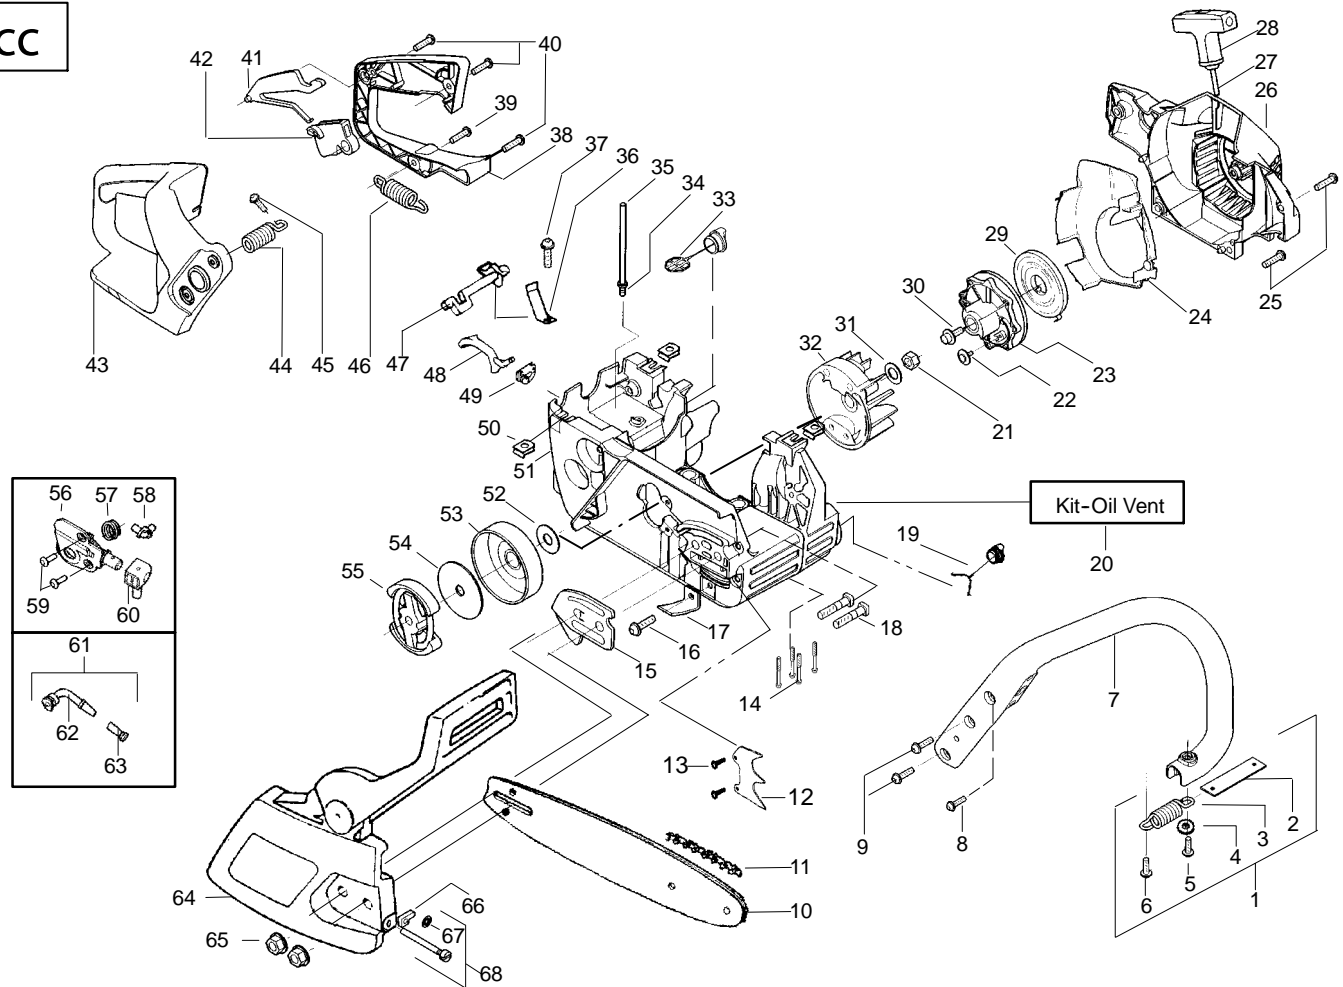

46cc

Ref.	Part No.	Description	Ref.	Part No.	Description	Ref.	Part No.	Description
1.	530059667	Assy.-Isolator	28.	530056402	Handle-Starter	53.	530047061	Assy.-Clutch Drum w/bearing
2.	530047608	Limiter Strap	29.	530027531	Spring-Recoil	54.	530015611	Washer-Clutch
3.	530059668	Spring-Isolator	30.	530015920	Screw	55.	530014949	Assy. Clutch
4.	530015158	Washer	31.	530015127	Washer-Flywheel	56.	530071259	Kit - Oil Pump (incl. 59,60,62)
5.	530016018	Screw	32.	530047534	Assy-Flywheel	57.	530037820	Gear-Worm Spring
6.	530015843	Screw	33.	530047192	Assy-Fuel Cap	58.	530049477	Elbow-Oil Pickup
7.	545048001	Front Handle	34.	530023877	Fitting-fuel line	59.	530016064	Screw
8.	530015940	Screw	35.	530069216	Kit-Fuel line (large)	60.	530019206	Seal Block
9.	530015814	Screw	36.	530016149	Spring-Switch	61.	530047663	Assy-Oil Pick-up (Incl. 64,65)
10.	---	Bar	37.	530015775	Screw	62.	530038373	Pick-up Oiler
11.	---	Chain	38.	530047581	Cover-Rear Handle	63.	530056533	Filter-Oil
12.	530014381	Kit-Spike (Incl. 13)	39.	530015886	Screw	64.	545139905	Assy.-Chain Brake
13.	530016439	Screw	40.	530015906	Screw	65.	530015917	Nut-Bar Mounting
14.	530016132	Screw	41.	530036098	Throttle Lockout	66.	530015826	Pin-Bar Adjust
15.	530038238	Plate-Bar Mount.	42.	530036097	Trigger-Throttle	67.	530038593	Retainer
16.	530015814	Screw	43.	545025001	Handle - Rear	68.	530069611	Kit-Bar Adjusting (incl. # 68,69)
17.	530029850	Chain Catcher	44.	530071958	Kit-Isolator (Upper)			
18.	530016133	Bolt-Bar	45.	530015875	Screw			
19.	530010846	Assy-Oil Cap	46.	530059668	Spring-Isolator			
20.	530071666	Kit-Oil Vent	47.	530057473	Lever-Switch			
21.	530016134	Nut-Flywheel	48.	530057474	Lever-Choke			
22.	530016080	Screw	49.	530049005	Grommet-Knob			
23.	530037817	Starter Pulley	50.	530015922	Nut-"U"-Type			
24.	530055723	Baffle-Air	51.	530058730	Assy - Chassis (black) (Incl. fuel lines/caps)			
25.	530015892	Screw	52.	530015907	Washer-Thrust			
26.	530057099	Housing-Fan						
27.	530069232	Kit - Rope