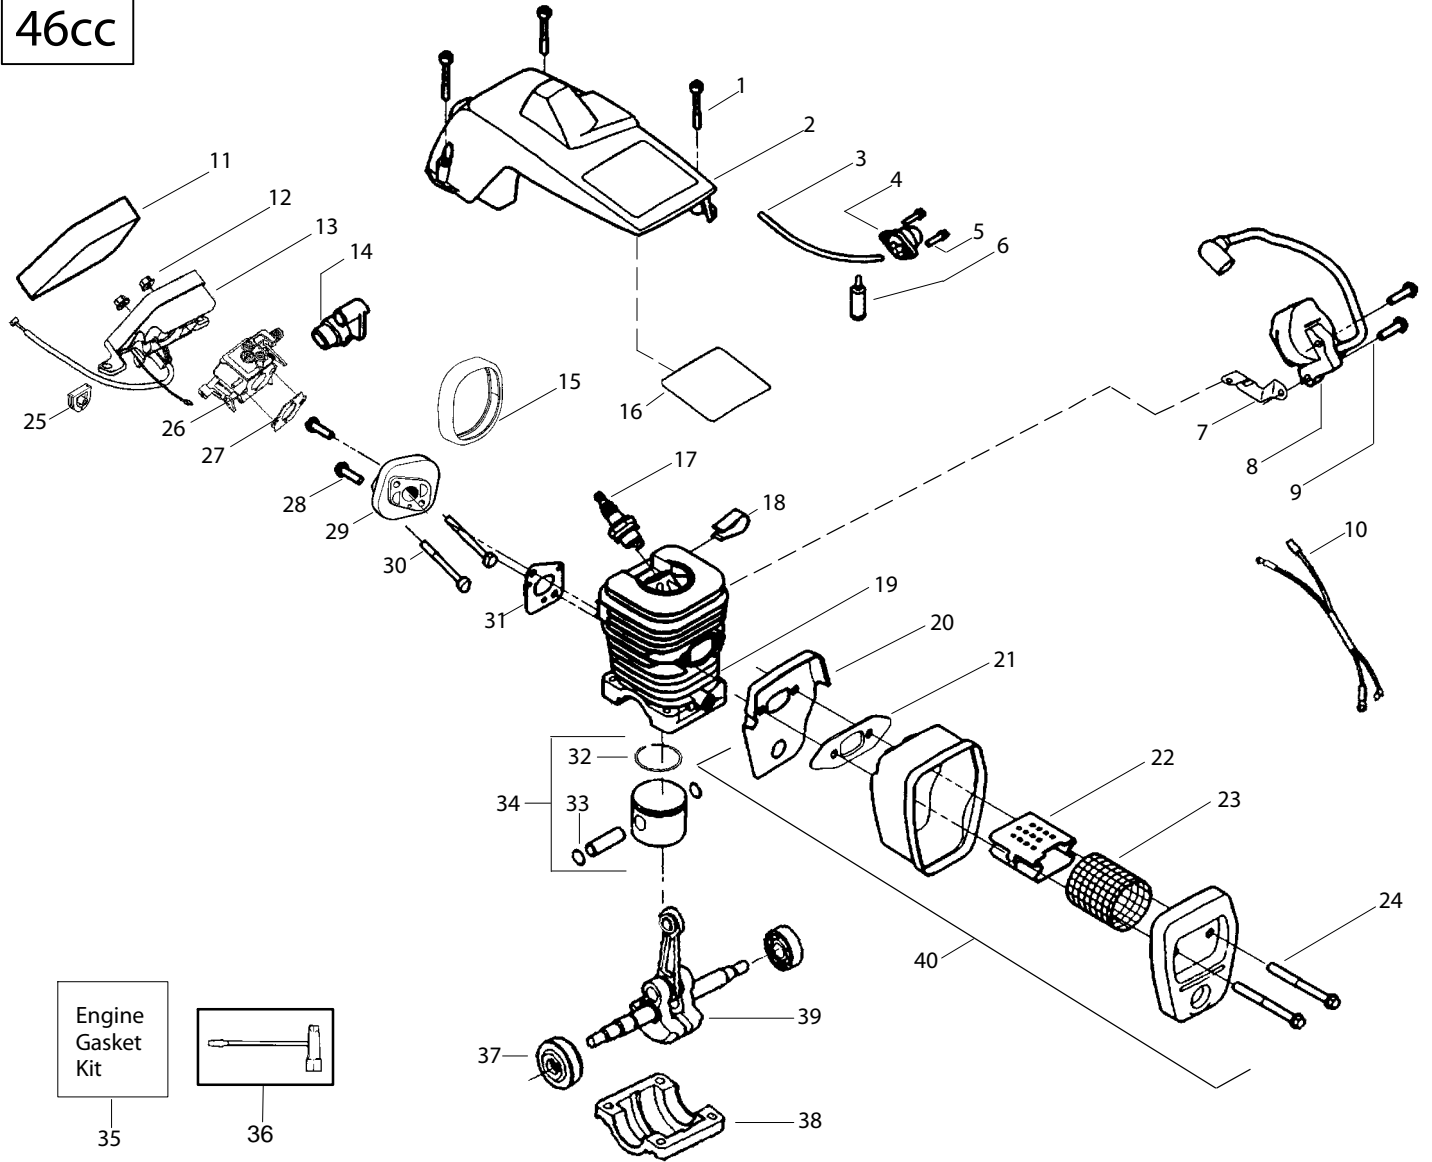

PARTS LIST NO. 530163405		Jonsered PARTS LIST	CHAIN SAW MODEL(S) CS2137 46cc
DATE 6/19/08	Replaces		PAGE NO. 2
Note: Illustration may differ from actual model due to design changes			

46cc

Ref.	Part No.	Description	Ref.	Part No.	Description	Ref.	Part No.	Description
1.	530016153	Screw	19.	545122101	Cylinder (46cc)	35.	530069608	Kit—Engine Gasket (Incl. 21, 27 & 31)
2.	530055709	Assy—Cylinder Shield (includes # 16)	20.	530049870	Backplate—Muffler	36.	530031135	Scrench
3.	530069247	Kit—Fuel Line (Small)	21.	530069608	Gasket—Muffler(kit)	37.	530056363	Assy—Seal & Bearing
4.	530071835	Kit—Purge Bulb(incl.#5)	22.	530037813	Diffuser—Muffler	38.	530037935	Cap—Crankcase
5.	530015780	Screw	23.	530036103	Screen—Spark	39.	545113101	Assy—Crankshaft
6.	530095646	Assy—Fuel Pick—up	24.	530016132	Bolt—Muffler	40.	530047207	Assy—Muffler (Incl. 20—24)
7.	530047442	Strap—Ground	25.	530047631	Grommet—Throttle Cable			
8.	530039167	Ignition Module	26.	---	Kit—Carburetor			
9.	530015814	Screw		545081885	Walbro (WT—89) (Incl. Grommet)			
10.	530057475	Assy—Wire Harness	27.	530069608	Gasket—Carb. (kit)			Not Shown
11.	530037793	Foam—Air Filter	28.	530016386	Screw		545003031	Decal CE
12.	530016101	Nut	29.	530049700	Carb. Adapter			
13.	530057702	Assy—Air Box	30.	530016187	Screw			
14.	530049244	Grommet—Carb Adjust	31.	530069608	Gasket—Adaptor(kit)			
15.	530054144	Seal—Carb Adapter	32.	530037380	Ring—Piston (46cc)			
16.	530055698	Reflector—Heat	33.	530015697	Retainer—Piston Pin			
17.	952030150	Spark Plug (RCJ—7Y)	34.	545081872	Kit—Piston (46cc) (Incl. 32 & 33)			
18.	530016136	Clip—High Tension Lead