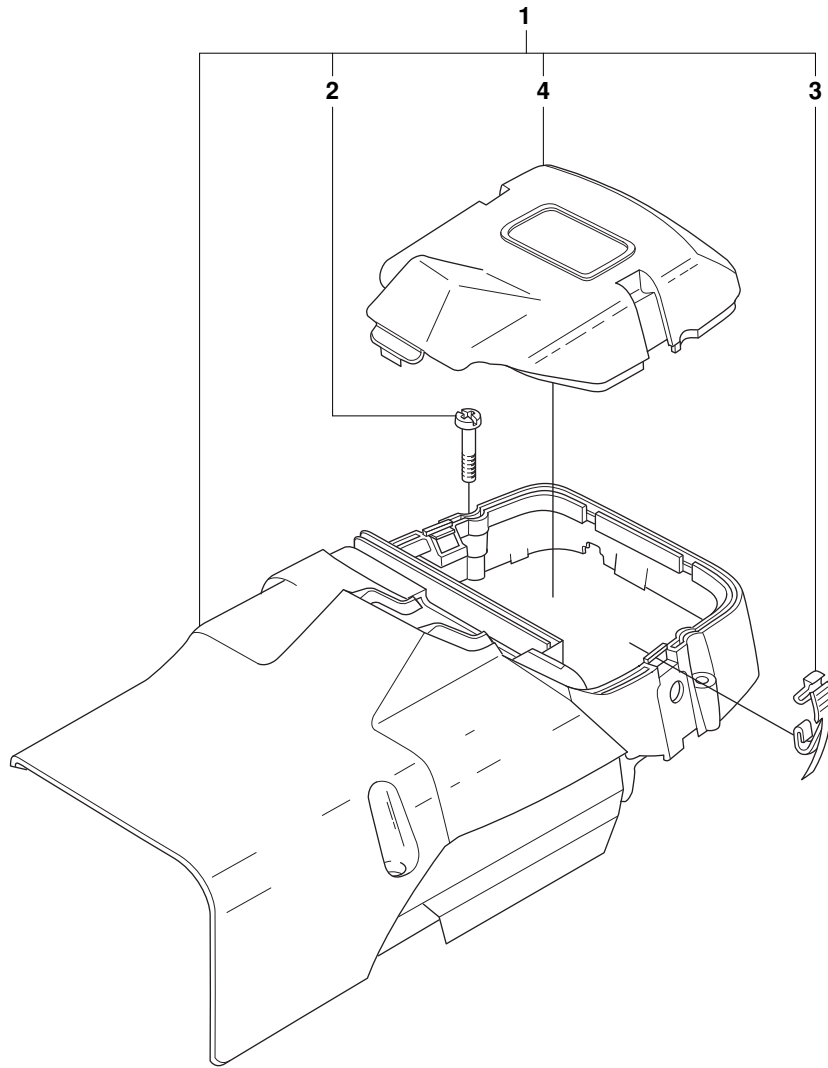

E CS2172
CYLINDER COVER

Position	Article	Quantity	Notes	Kit
1	574 45 82-02	1		
2	503 20 34-25	3		1
3	503 69 91-02	2		1
4	503 69 60-01	1		1