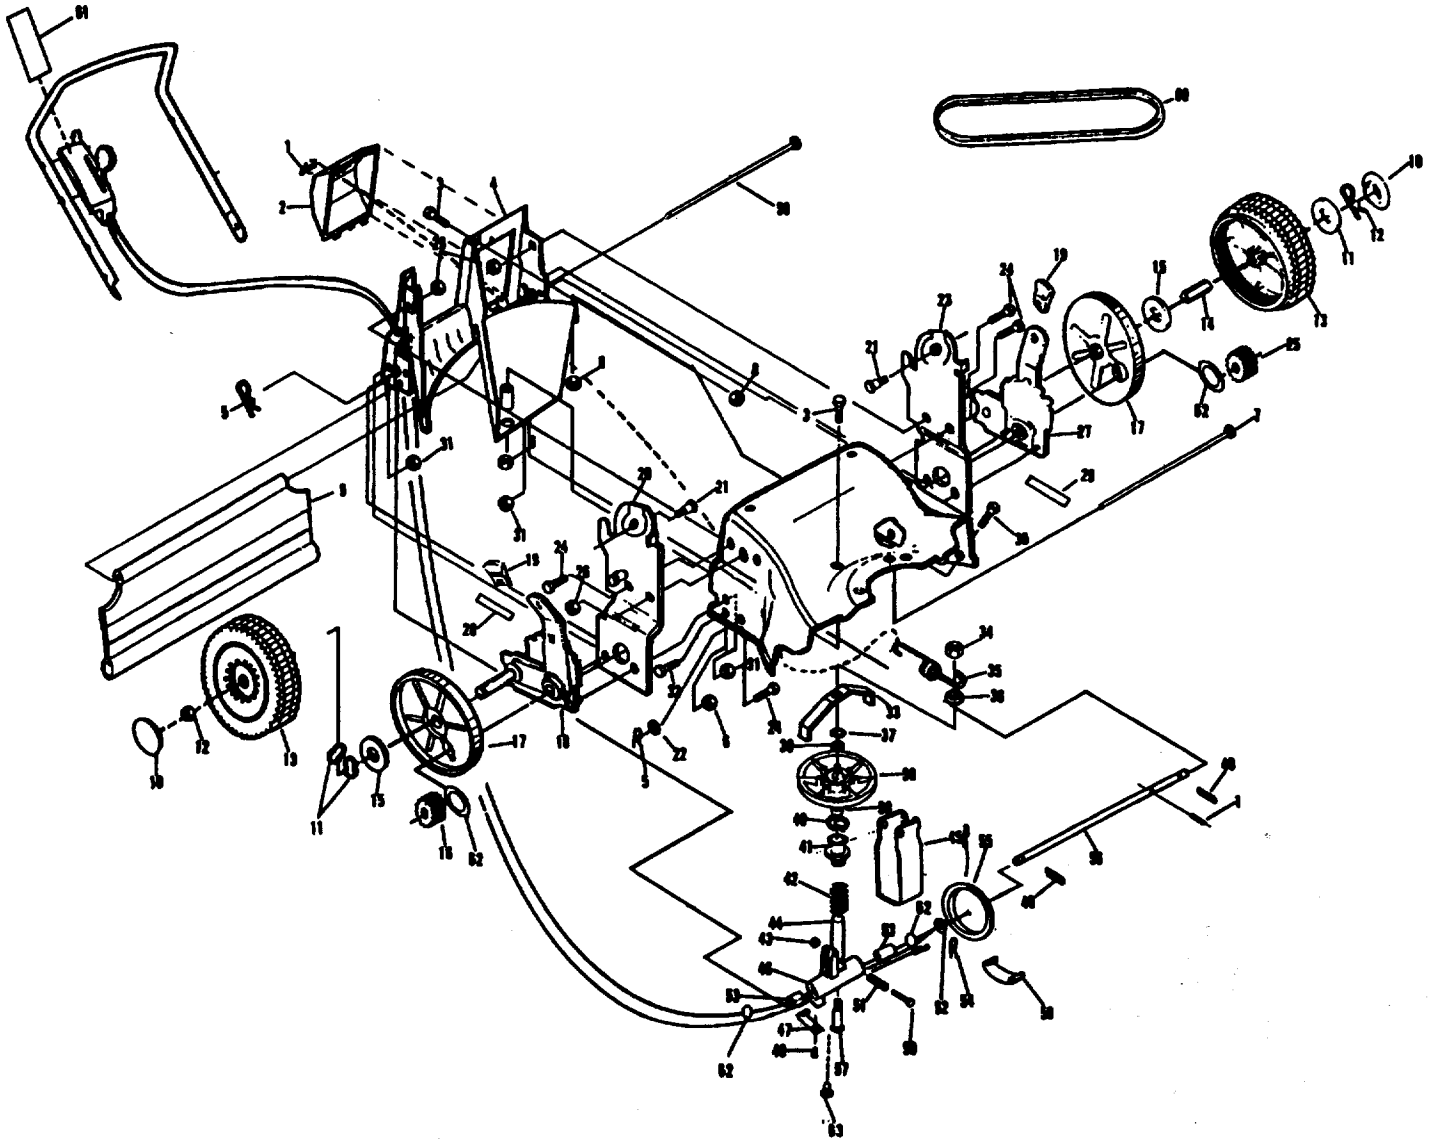

Reservdelar

20" ROTARY LAWN MOWER MODEL NO. J455RDA PRODUCT NO. 954 05 68-01. REPAIR PARTS.

Key. No	Part No	Description	Key No	Part No	Description
1	532 12 52-51	Engine Control Bar	40	532 12 52-58	Hinge Bracket
2	532 06 36-01	Locknut 1/4-20	42	532 04 82-18	Lawn Mower Housing (Incl. Ref.#41 8 64)
3	532 12 88-91	Drive Bar Decal	43	532 05 45-83	Hex Tapping Screw 1/4-20x 1/2
4	532 12 52-52	Drive Bar	44	532 08 86-42	Wheel Adjusting Bracket (Right)
5	532 12 52-53	Upper Handle	45	532 08 86 41	Wheel Adjusting Bracket (toft)
6	532 12 52-54	Cable Pull	46	532 08 49-20	Spacer
7	532 12 88-90	Machine Screw 1/4-20x2-114	47	532 08 83-48	Washer
8	532 12 88-89	Machine Screw 114x2-314	48	532 12 52 21	Axle Amm Assembly
9	532 75 15-84	Screw #6-20x3/8	49	532 12 52-59	Selector Spring
10	532 75 17-82	Spacer	50	532 07 78-65	Selector Knob
11	532 12 88-61	Hex Flange Head Nut	51	532 06 23-35	Belleville Washer
12	532 75 20-33	Rear Disc Drive Control Assembly	52	532 08 49-21	Shoulder BoN 3/8-16
13	532 75 16-25	Spacer	53	532 75 11-47	Wheel 8 Tire Assembly 8.0x2
14	532 75 13-85	Spacer	54	532 75 16-58	Washer, Wave
15	532 08 56-92	Hex Head Bolt 1/4-20x2.12	55	532 08 39-23	Locknut 3/8-16
16	532 08 58-27	Cable Clip	56	532 80 11-53	Hubcap
17	532 85 10-00	BeN Snubber	57	532 75 06-75	Catcher Frame
18	532 06 36-88	Handle Knob	58	532 12 92-34	Grass Bag
19	532 12 85-46	Instruction Decal	59	532 12 50-78	Engine Washer
20	532 12 52-55	Lower Handle	60	532 85 09-98	Hex Head Thread Rolling Screw 3/8-16x1-1/8
21	532 05 87-14	Handle BoN 5/16-18x1-3/4	61	532 75 15-92	Locknut 3/8-16
22	532 06 64-26	Wire Tie	62	532 80 01-97	Noise Level Decal
23	532 75 16-38	Handle Bolt 5/16-18x1-3/8	63	532 80 06-39	MuNi-Lingual mming Decal
24	532 75 08-20	Rope Guide	64	532 12 50-56	Front Baffle
26	532 12 52-56	Handle Link (toft)	65	532 85 10-84	Hex Head Screw 318-24x 1-3/8 (Grace 8)
27	532 12 52-57	Handle Link (Rigm)	66	532 85 02-63	Helical Lockwasher 3/8
28	532 06 31-24	Locknut 5/16-18	67	532 85 10-74	Hardened Washer
29	532 08 39-23	Locknut 3/18-16	68	532 85 09-73	22" Blade
30	532 80 04-47	Washer	69	532 85 15-14	Blade Adapter
31	532 80 04-69	Spacer	70	532 08 76-77	Hi-Pro #HP-505
32	532 75 06-21	Door Handle	71	532 08 55-43	Engine Pulley
33	532 75 06-19	Spring (Right)	72	532 05 97-08	Set Screw
34	532 75 06-20	Spring (toft)	73	532 85 16-66	Engine Zone Control Cable
35	532 85 16-39	Seal Strip	74	532 06 25-09	Truss Head Screw 1/4-20x1
36	532 13 04-89	Rear Door	75	532 80 17-18	Engine - Tecumseh TvS105-53908H
37	532 85 15-52	Pan Head Screw 10-16x1/2	76	532 12 88-04	Throttle Control
38	532 75 06-71	Hinge Rod	77	532 08 57-23	Flat Washer
39	532 12 85-54	Seal Extrusion	-	532 12 86-36	Operator's Manual