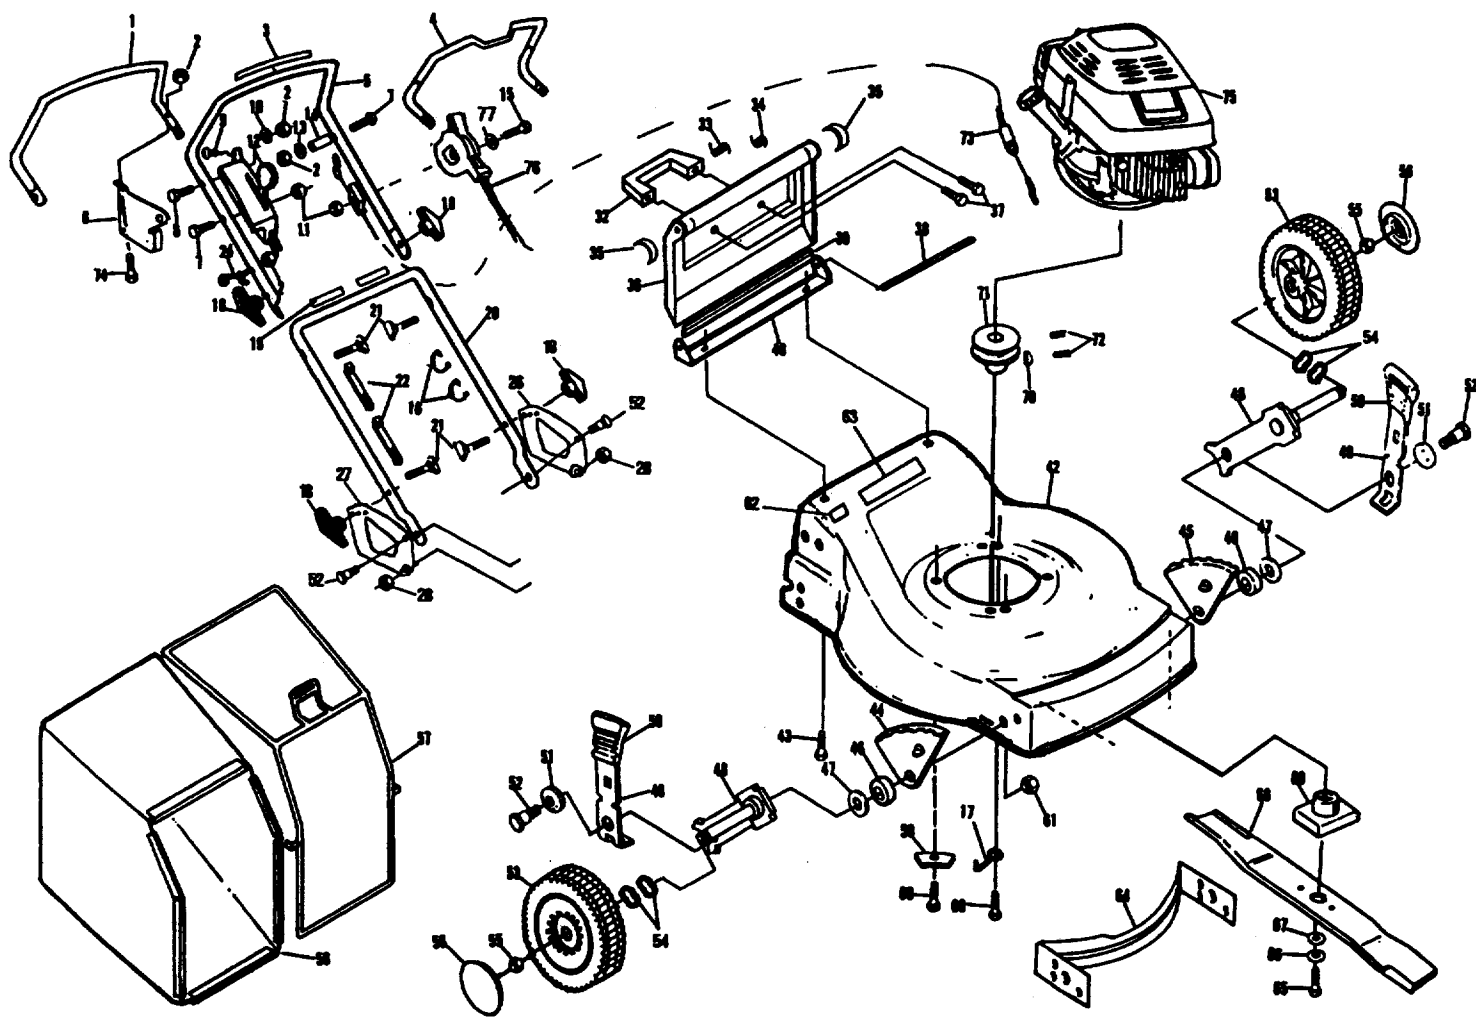

Reservdelar

20" ROTARY LAWN MOWER MODEL NO. J455RDA PRODUCT NO. 954 05 68-01. REPAIR PARTS.

Key. No	Part No	Description	Key No	Part No	Description
1	532 12 52-51	Engine Control Bar	40	532 12 52-58	Hinge Bracket
2	532 06 36-01	Locknut 1/4-20	42	532 04 82-18	Lawn Mower Housing (Incl. Ref.#41 8 64)
3	532 12 88-91	Drive Bar Decal	43	532 05 45-83	Hex Tapping Screw 1/4-20x 1/2
4	532 12 52-52	Drive Bar	44	532 08 86-42	Wheel Adjusting Bracket (Right)
5	532 12 52-53	Upper Handle	45	532 08 86 41	Wheel Adjusting Bracket (toft)
6	532 12 52-54	Cable Pull	46	532 08 49-20	Spacer
7	532 12 88-90	Machine Screw 1/4-20x2-114	47	532 08 83-48	Washer
8	532 12 88-89	Machine Screw 114x2-314	48	532 12 52 21	Axle Amm Assembly
9	532 75 15-84	Screw #6-20x3/8	49	532 12 52-59	Selector Spring
10	532 75 17-82	Spacer	50	532 07 78-65	Selector Knob
11	532 12 88-61	Hex Flange Head Nut	51	532 06 23-35	Belleville Washer
12	532 75 20-33	Rear Disc Drive Control Assembly	52	532 08 49-21	Shoulder BoN 3/8-16
13	532 75 16-25	Spacer	53	532 75 11-47	Wheel 8 Tire Assembly 8.0x2
14	532 75 13-85	Spacer	54	532 75 16-58	Washer, Wave
15	532 08 56-92	Hex Head Bolt 1/4-20x2.12	55	532 08 39-23	Locknut 3/8-16
16	532 08 58-27	Cable Clip	56	532 80 11-53	Hubcap
17	532 85 10-00	BeN Snubber	57	532 75 06-75	Catcher Frame
18	532 06 36-88	Handle Knob	58	532 12 92-34	Grass Bag
19	532 12 85-46	Instruction Decal	59	532 12 50-78	Engine Washer
20	532 12 52-55	Lower Handle	60	532 85 09-98	Hex Head Thread Rolling Screw 3/8-16x1-1/8
21	532 05 87-14	Handle BoN 5/16-18x1-3/4	61	532 75 15-92	Locknut 3/8-16
22	532 06 64-26	Wire Tie	62	532 80 01-97	Noise Level Decal
23	532 75 16-38	Handle Bolt 5/16-18x1-3/8	63	532 80 06-39	MuNi-Lingual mming Decal
24	532 75 08-20	Rope Guide	64	532 12 50-56	Front Baffle
26	532 12 52-56	Handle Link (toft)	65	532 85 10-84	Hex Head Screw 318-24x 1-3/8 (Grace 8)
27	532 12 52-57	Handle Link (Rigm)	66	532 85 02-63	Helical Lockwasher 3/8
28	532 06 31-24	Locknut 5/16-18	67	532 85 10-74	Hardened Washer
29	532 08 39-23	Locknut 3/18-16	68	532 85 09-73	22" Blade
30	532 80 04-47	Washer	69	532 85 15-14	Blade Adapter
31	532 80 04-69	Spacer	70	532 08 76-77	Hi-Pro #HP-505
32	532 75 06-21	Door Handle	71	532 08 55-43	Engine Pulley
33	532 75 06-19	Spring (Right)	72	532 05 97-08	Set Screw
34	532 75 06-20	Spring (toft)	73	532 85 16-66	Engine Zone Control Cable
35	532 85 16-39	Seal Strip	74	532 06 25-09	Truss Head Screw 1/4-20x1
36	532 13 04-89	Rear Door	75	532 80 17-18	Engine - Tecumseh TvS105-53908H
37	532 85 15-52	Pan Head Screw 10-16x1/2	76	532 12 88-04	Throttle Control
38	532 75 06-71	Hinge Rod	77	532 08 57-23	Flat Washer
39	532 12 85-54	Seal Extrusion	-	532 12 86-36	Operator's Manual