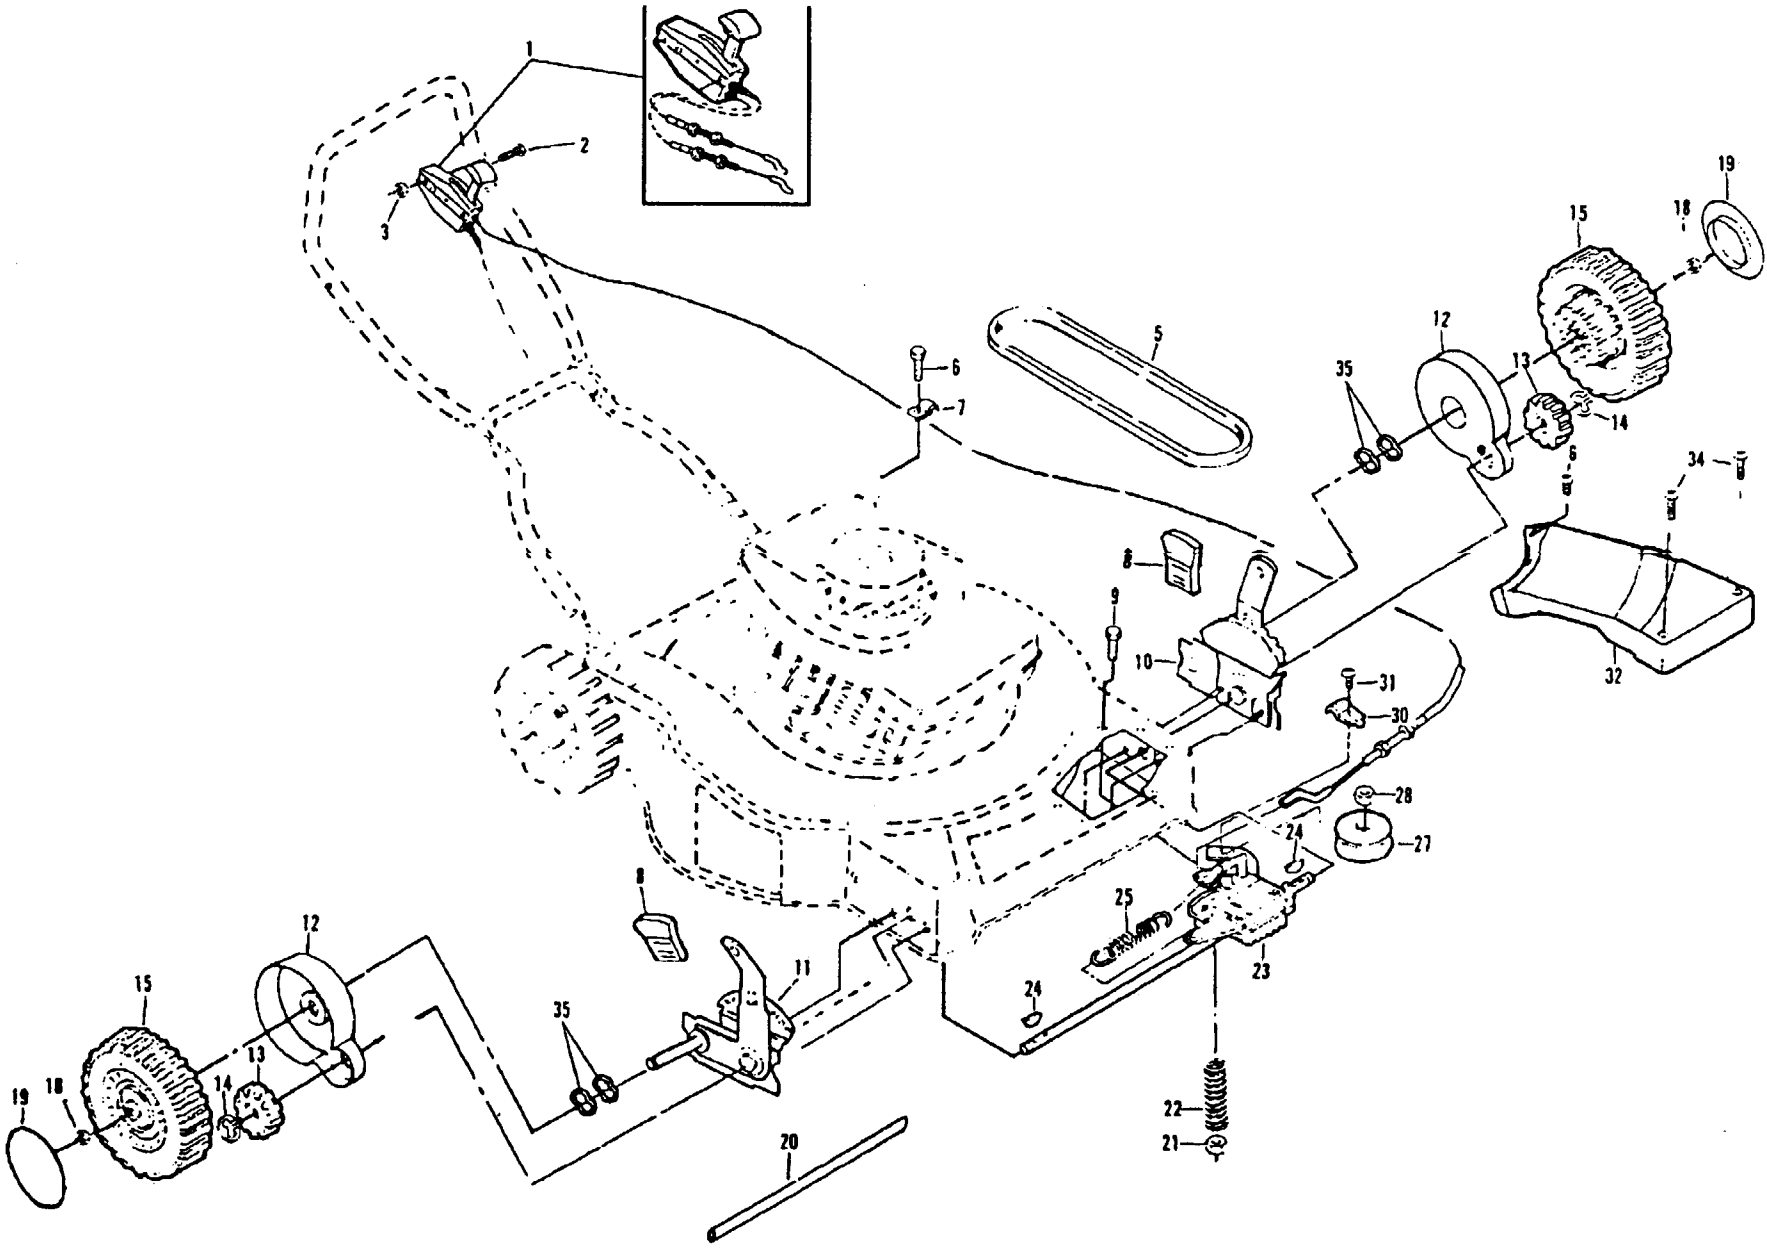

Reservdelar

REPAIR PARTS

KEY NO.	PART NO.	DESCRIPTION	KEY NO.	PART NO.	DESCRIPTION
1	873 68 04-00	Locknut, Keps 1/4-20	13	532 08 64-47	Plug
3	532 13 70-53	Shifter	14	532 08 36-59	Gear, Helical
4	532 05 70-72	Seal	15	532 75 04-36	Jaw, Clutch
5	532 05 73-88	Pin, Grooved 1/8x 1/2	16	532 75 03-69	Grease
7	532 07 78-81	Bearing	17	812 00 00-03	E-Ring
9	532 75 04-30	Drive Shaft	18	532 85 08-48	Key, Hi-Pro
10	532 05 70-79	Washer, Hardened	19	532 13 14-81	Shaft, Worm
11	532 13 14-84	Yoke, Clutch	20	532 06 56-92	Key, Woodruff, #3
12	532 70 03-43	Bushing	21	532 08 36-80	Worm

REPAIR PARTS, 2

REPAIR PARTS, 2

KEY NO.	PART NO.	DESCRIPTION
1	532 80 16-34	Dual Head CableControlAssembly
2	532 08 56-92	Pan Head Machine Screw 1/4-20 x 2-3/16
3	873 68 04-00	Locknut
5	532 08 36-91	V-Belt
6	817 02 10-08	Hex Washer Head Screw #10-24 x 1/2
7	532 08 79-30	Clip Guide (Housing)
8	532 13 28-00	Selector Knob
9	874 78 04-44	Hex Head Bolt 1/4-20 x 2-3/4
10	532 12 91-74	Wheel Adjuster Assembly (Left)
11	532 12 91-73	Wheel Adjuster Assembly (Right)
12	532 07 64-01	Dust Cover
13	532 07 45-07	Pinion
14	812 00 00-03	E-Ring
15	532 08 78-26	Wheel & Tire Assembly
18	532 08 39-23	Locknut, 3/8-16

KEY NO.	PART NO.	DESCRIPTION
19	532 13 51-22	Hubcap
20	532 08 60-12	Drive Shaft Cover
21	873 68 04-00	Locknut
22	532 07 51-92	S-pring
23	532 04 82-81	Gear Case Assembly
24	532 06 56-92	Woodruff Key #3
25	532 08 36-32	Spring
27	532 13 14-82	Drive Pulley
28	532 13 20-10	Locknut
30	532 08 37-00	Cable Clamp
31	532 75 01-08	Pan Head Self Tapping Screw #10-24 x 3/8
32	532 75 10-29	Drive Cover
34	532 08 78-66	Pan Head Tapping Screw #10-24 x 2-3/4
35	532 05 71-43	Wave Washer