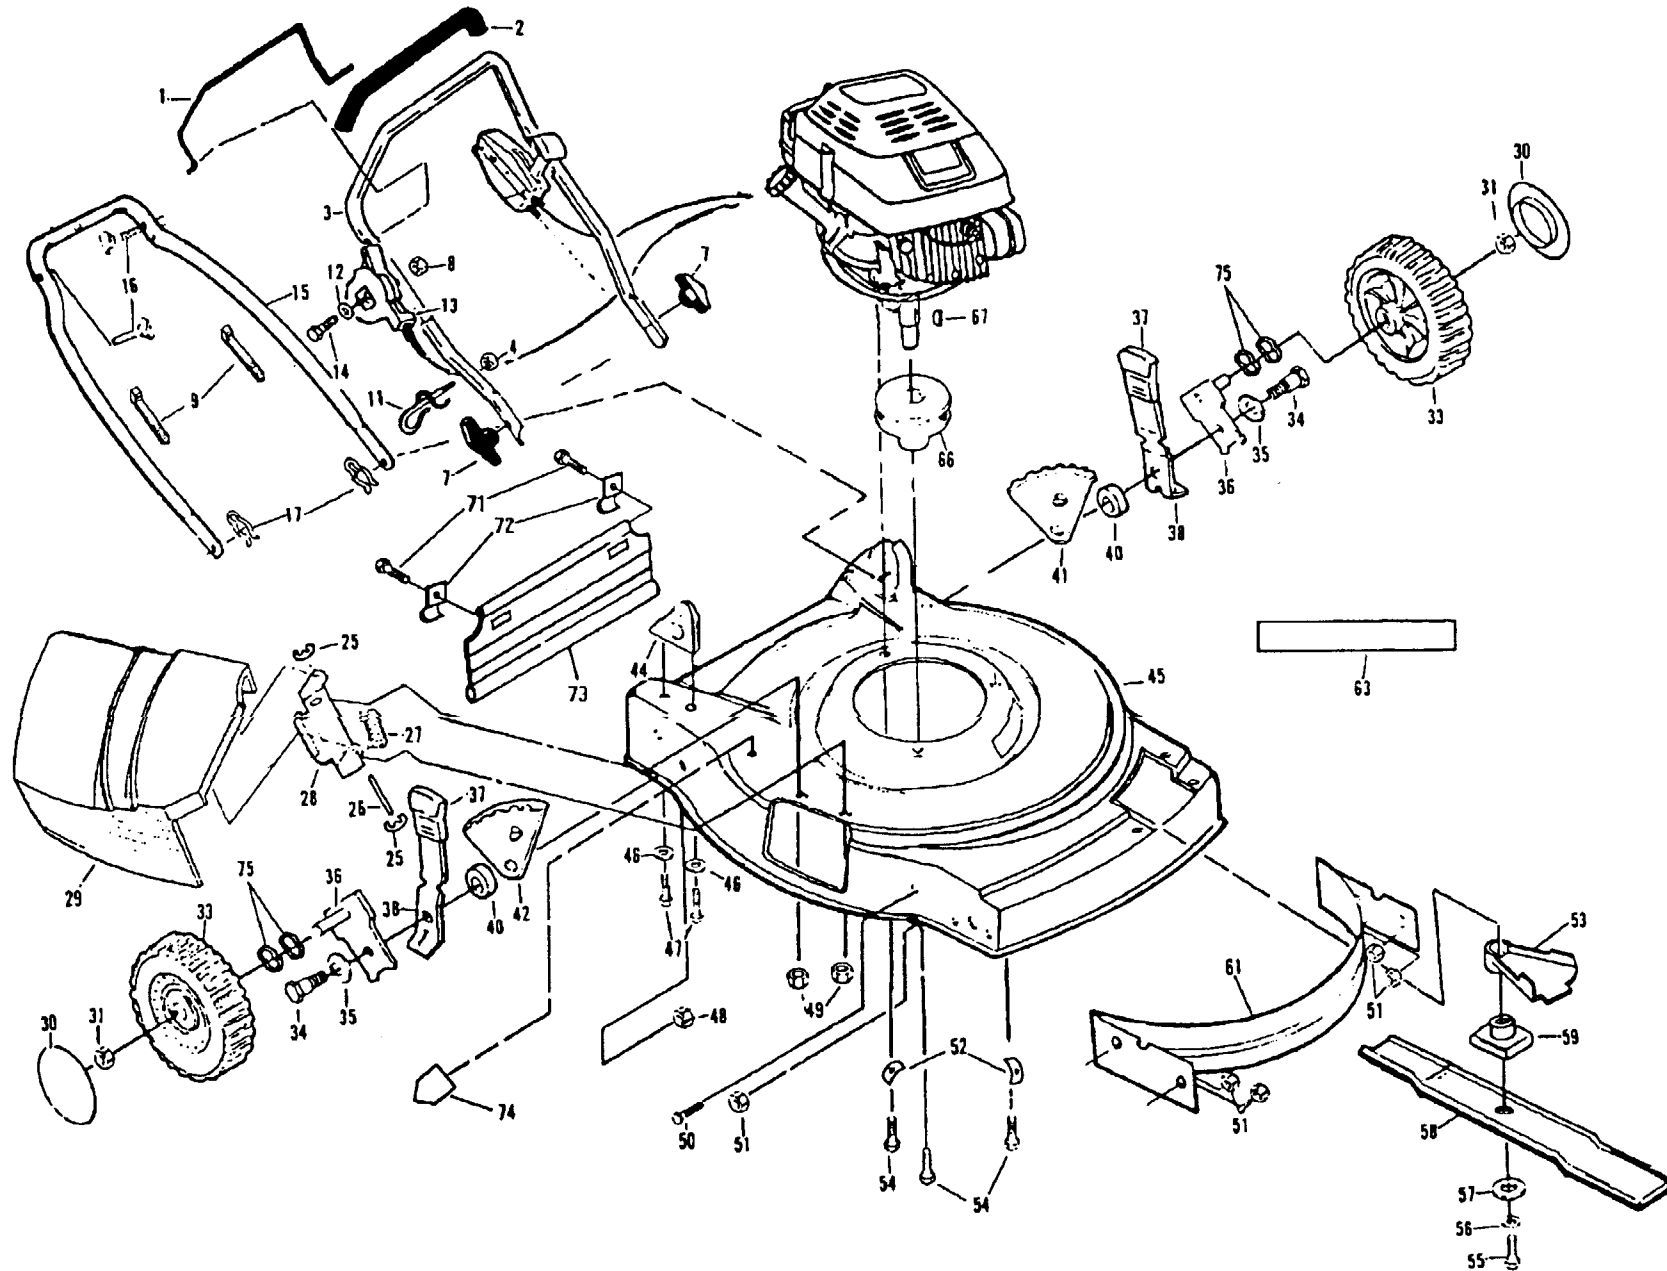

REPAIR PARTS, 1

REPAIR PARTS, 1

KEY NO.	PART NO.	DESCRIPTION	KEY NO.	PART NO.	DESCRIPTION
1	532 13 10-94	Control Bar	44	532 12 53-28	Handle Bracket Assembly (Right)
2	532 85 07-24	Handle Grip	45	532 12 91-64	Lawn Mower Housing (Incl. Ref. #63, 74)
3	532 12 52-20	Upper Handle	46	532 05 92-89	Washer
4	873 68 04-00	Keps Locknut1/4-20	47	532 05 51-87	SelfTappingScrew5/16-18x3/4
7	532 13 63-76	Handle Knob	48	873 68 06-00	Locknut 3/8-16
8	873 68 04-00	Locknut 1/4-20	49	873 68 04-00	Locknut 1/4-20
9	532 06 64-26	Wire Ties	50	874 10 04-12	Flat Head Machine Screw 1/4-20 x 3/4
11	532 13 20-01	Rope Guide	51	873 68 04-00	Locknut 1/4-20
12	532 08 57-23	Washer 9/32 x 5/8 x 1/16	52	532 12 50-78	Washer
13	532 12 86-57	Throttle Control	53	532 13 22-31	Debris Shield
14	532 85 11-85	Screw	54	532 85 09-98	HexHeadThreadRollingScrew3/8-16x1
15	532 12 51-60	Lower Handle	55	532 85 10-84	Hex Head Screw 3/8-24 x 1 -3/8 Greade 8
16	532 13 19-59	Handle Bolt 5/16-18 x 1 -3/4	56	532 85 02-63	Washer, Lock Helical 3/8
17	532 05 17-93	Hairpin Cotter	57	532 85 10-74	Hardened Washer
25	812 00 00-14	E-Ring	58	532 85 09-73	22" Blade
26	532 08 75-90	Hinge Rod	59	532 85 15-14	Blade Adapter
27	532 08 75-89	Torsion Spring	61	532 12 54-42	Front Baffle
28	532 08 75-93	Housing Bracket Assembly	62	532 12 53-81	Rear Baffle (Not Shown)
29	532 75 01-49	Discharge Guard	63	532 80 06-39	Warning Decal
30	532 80 11-53	Hubcap	66	532 08 55-43	Engine Pulley
31	532 08 39-23	Locknut 3/8-16	67	532 08 76-77	Hi-Pro Key #HP 505
33	532 75 05-50	Wheel & Tire Assembly	71	817 02 10-08	Hex Washer Head Screw #10-24 x .50
34	532 08 49-21	Shoulder Bolt 3/8-16	72	532 12 52-07	Skirt Bracket
35	532 06 23-35	Belleville Washer 1/2	73	532 12 87-97	Rear Skirt
36	532 12 50-61	Axle Arm Assembly	74	532 10 73-39	Warning Decal
37	532 13 28-00	Selector Knob	75	532 05 71-43	Wave Washer
38	532 12 52-59	Selector Spring			
40	532 08 49-20	Spacer			
41	532 08 86-42	WheelAdjusting Bracket (Left)			
42	532 08 86-41	WheelAdjusting Bracket(Right)