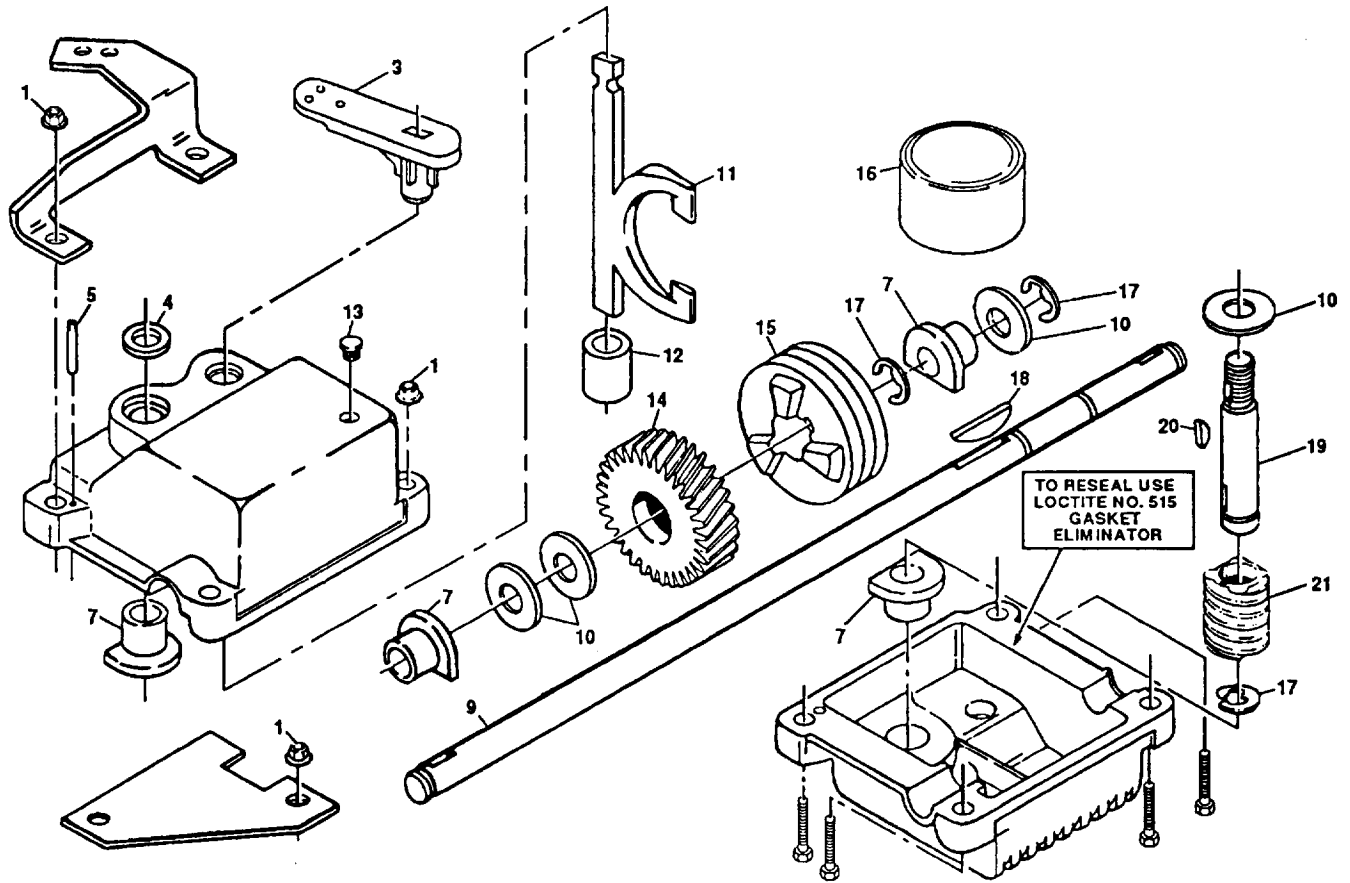

Reservdelar

REPAIR PARTS

KEY NO.	PART NO.	DESCRIPTION	KEY NO.	PART NO.	DESCRIPTION
1	873 68 04-00	Locknut, Keps 1/4-20	13	532 08 64-47	Plug
3	532 13 70-53	Shifter	14	532 08 36-59	Gear, Helical
4	532 05 70-72	Seal	15	532 75 04-36	Jaw, Clutch
5	532 05 73-88	Pin, Grooved 1/8x 1/2	16	532 75 03-69	Grease
7	532 07 78-81	Bearing	17	812 00 00-03	E-Ring
9	532 75 04-30	Drive Shaft	18	532 85 08-48	Key, Hi-Pro
10	532 05 70-79	Washer, Hardened	19	532 13 14-81	Shaft, Worm
11	532 13 14-84	Yoke, Clutch	20	532 06 56-92	Key, Woodruff, #3
12	532 70 03-43	Bushing	21	532 08 36-80	Worm

REPAIR PARTS, 2

REPAIR PARTS, 2

KEY NO.	PART NO.	DESCRIPTION
1	532 80 16-34	Dual Head CableControlAssembly
2	532 08 56-92	Pan Head Machine Screw 1/4-20 x 2-3/16
3	873 68 04-00	Locknut
5	532 08 36-91	V-Belt
6	817 02 10-08	Hex Washer Head Screw #10-24 x 1/2
7	532 08 79-30	Clip Guide (Housing)
8	532 13 28-00	Selector Knob
9	874 78 04-44	Hex Head Bolt 1/4-20 x 2-3/4
10	532 12 91-74	Wheel Adjuster Assembly (Left)
11	532 12 91-73	Wheel Adjuster Assembly (Right)
12	532 07 64-01	Dust Cover
13	532 07 45-07	Pinion
14	812 00 00-03	E-Ring
15	532 08 78-26	Wheel & Tire Assembly
18	532 08 39-23	Locknut, 3/8-16

KEY NO.	PART NO.	DESCRIPTION
19	532 13 51-22	Hubcap
20	532 08 60-12	Drive Shaft Cover
21	873 68 04-00	Locknut
22	532 07 51-92	S-pring
23	532 04 82-81	Gear Case Assembly
24	532 06 56-92	Woodruff Key #3
25	532 08 36-32	Spring
27	532 13 14-82	Drive Pulley
28	532 13 20-10	Locknut
30	532 08 37-00	Cable Clamp
31	532 75 01-08	Pan Head Self Tapping Screw #10-24 x 3/8
32	532 75 10-29	Drive Cover
34	532 08 78-66	Pan Head Tapping Screw #10-24 x 2-3/4
35	532 05 71-43	Wave Washer