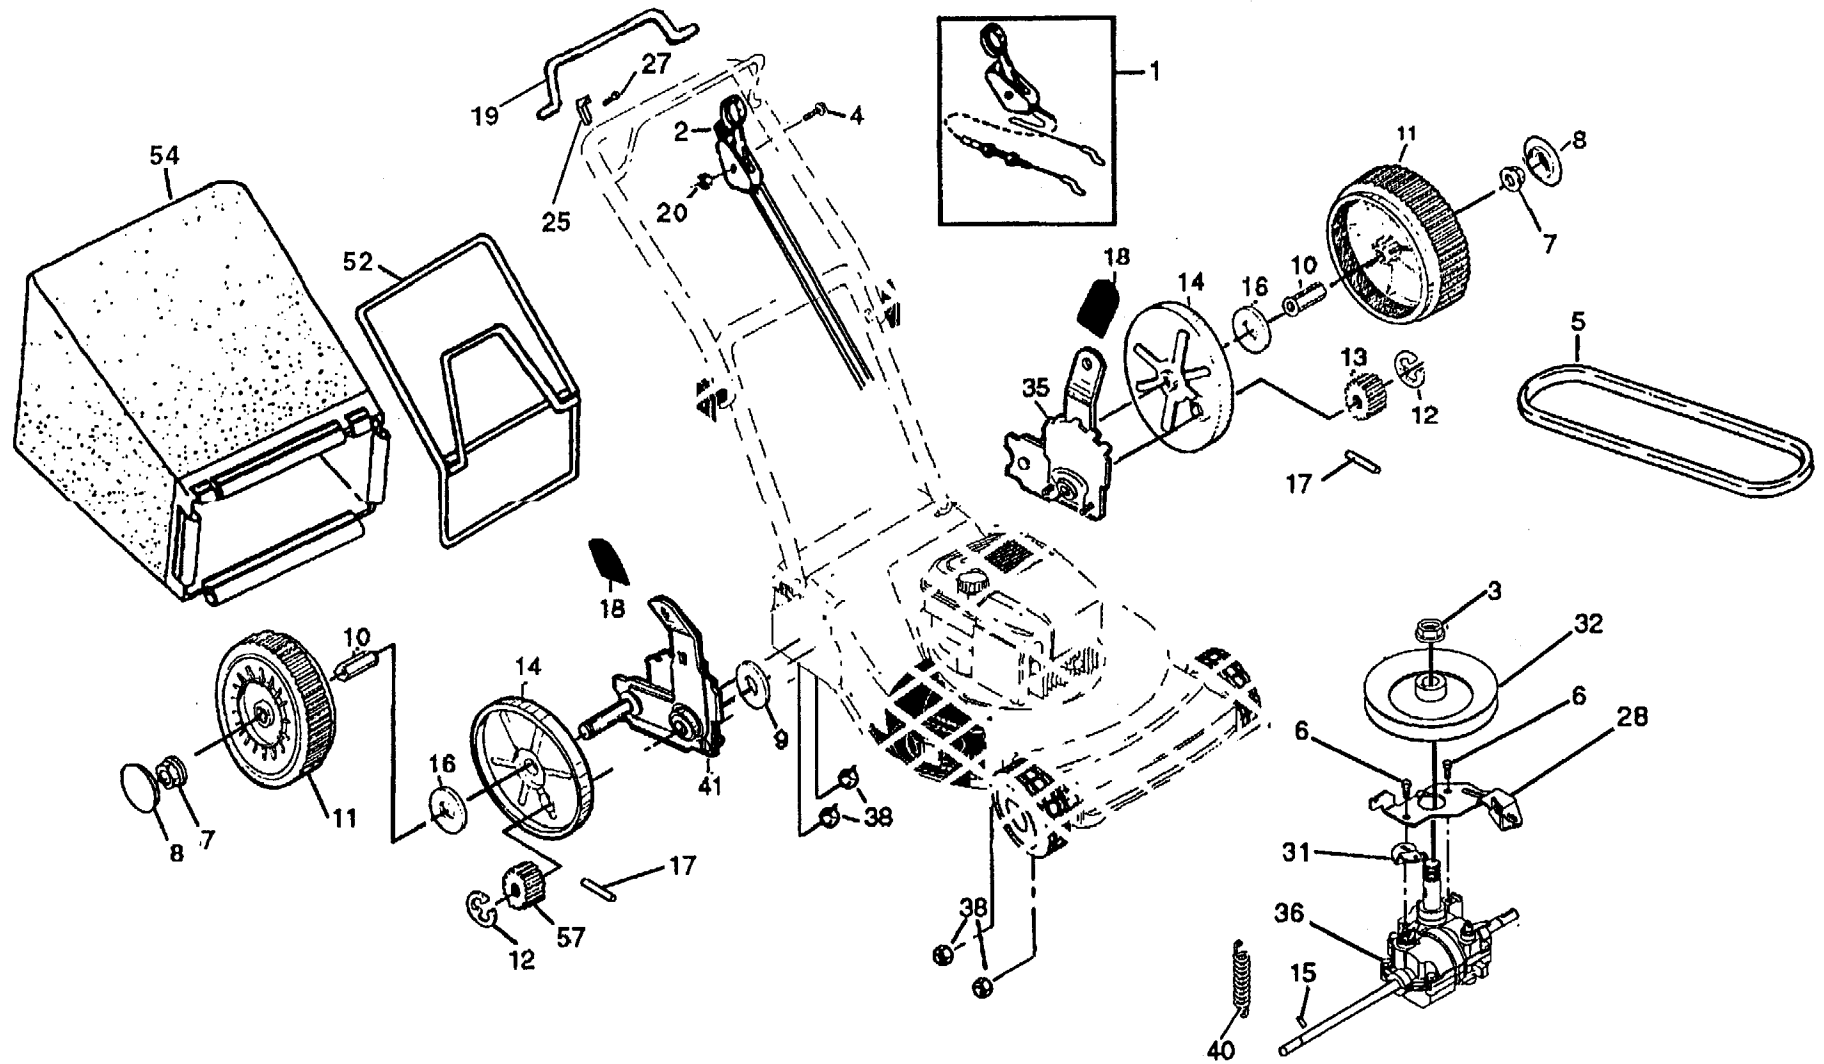

REPAIR PARTS, 2

REPAIR PARTS, 2

KEY PART NO.	PART NO.	DESCRIPTION	KEY PART NO.	PART NO.	DESCRIPTION
1	532 14 50-88	Drive Control	17	532 85 19-80	Drive Pin
2	532 14 77-15	Drive Head Kit	18	532 70 10-37	Selector Knob
3	873 03 10-00	Nut, metric	19	532 14 50-71	Control Bar, Drive
4	532 14 49-29	Screw 1/4-20	20	873 68 04-00	Nut
5	532 14 50-84	V-Belt	25	532 12 51-62	Upstop Bracket
6	532 14 63-15	Screw	27	817 02 10-08	Screw #10-24 x 1/2
7	532 08 39-23	Nut, Hex Flange	28	532 15 38-22	Bracket, Gearcase
8	532 80 11-53	Hubcap	31	532 15 38-23	Lever, Clutch
9	532 05 70-79	Washer	32	532 14 50-93	Drive Pulley
10	532 08 69-60	Nylon Bushing	35	532 15 30-79	Wheel Adjuster Assembly (Left)
11	532 80 11-56	Wheel & Tire Assembly	36	532 14 50-85	Gear Case Assembly
12	812 00 00-58	E-Ring	38	873 68 04-00	Hex Locknut 1/4-20
13	532 85 00-17	Pinion, LH	40	532 14 49-02	Spring, Belt Tension
14	532 08 80-80	Dust Cover	41	532 15 30-78	Wheel Adjuster Assembly (Right)
15	532 14 53-54	Pin, Spring Thrust	52	532 15 02-24	Catcher Frame
16	532 06 77-25	Washer 1/2 x 1-1/2 x -134	54	532 15 37-46	Grassbag Assembly
			57	532 85 00-16	Pinion RH