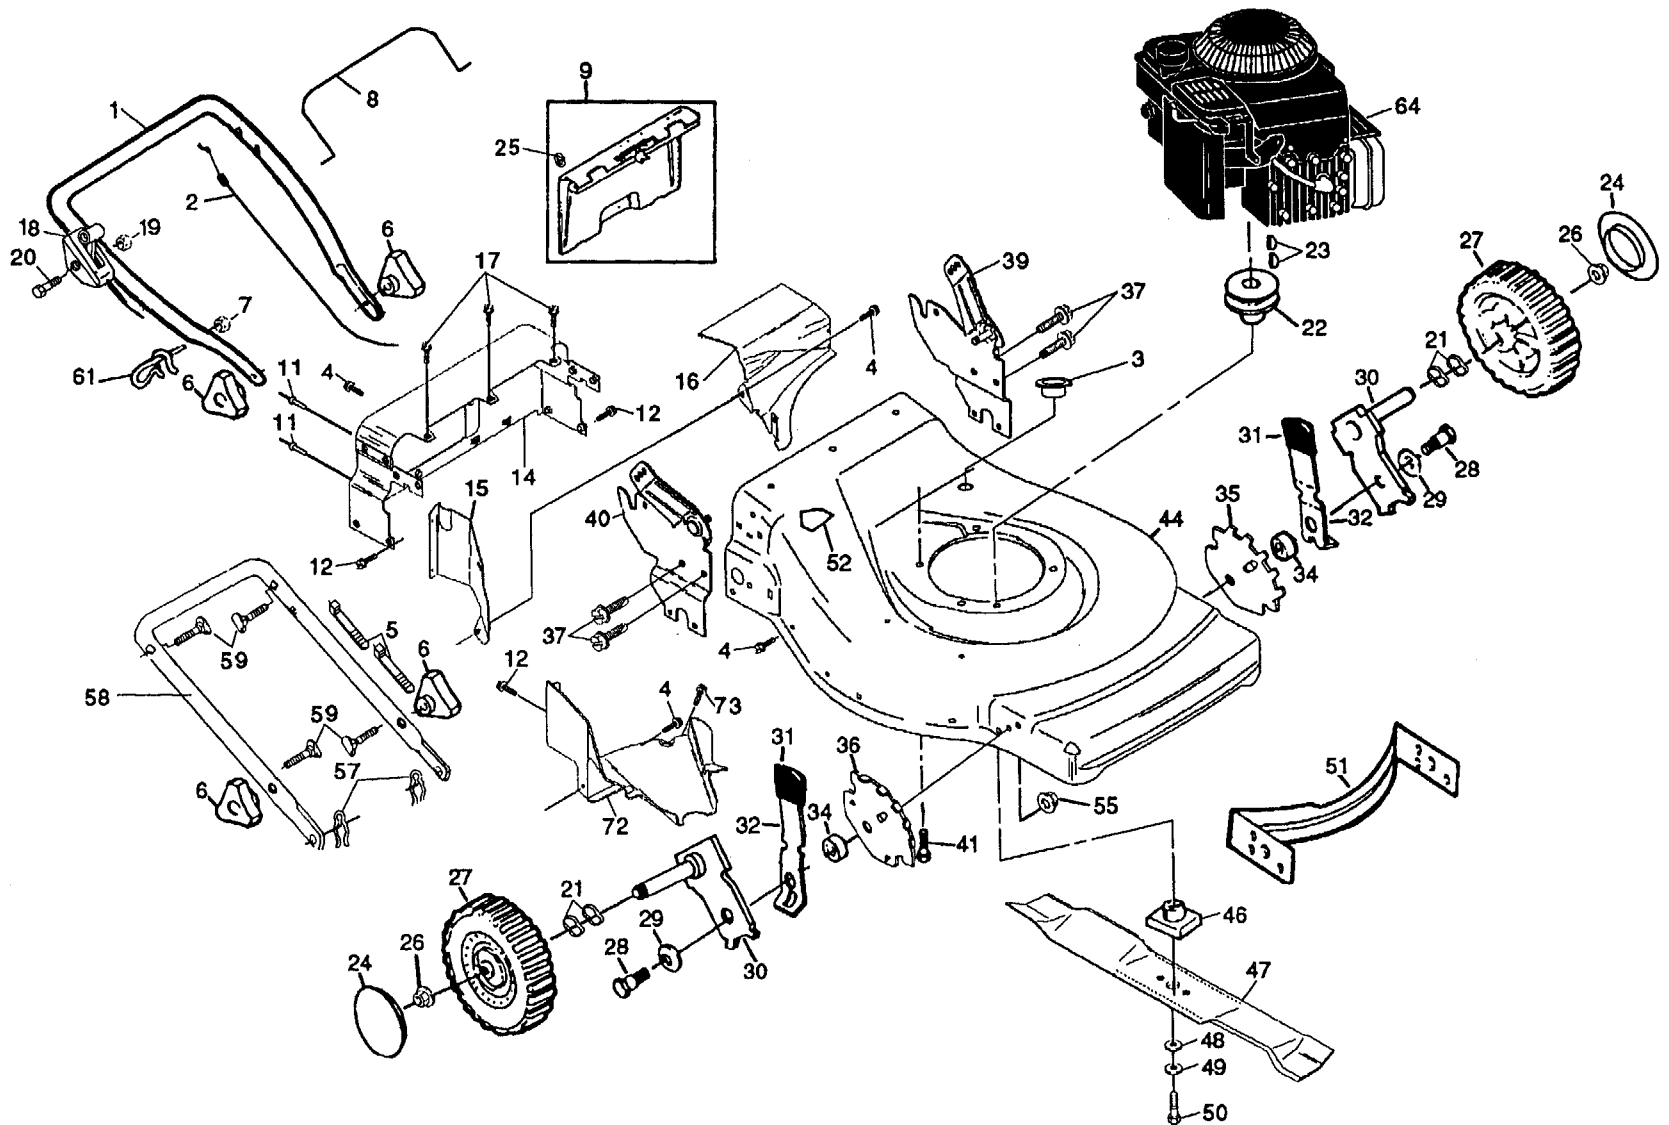

Reservdelar

Product No: 954 05 66-71

REPAIR PARTS, 1

REPAIR PARTS, 1

KEY NO.	PART NO.	DESCRIPTION
1	532 15 38-26	Upper Handle
2	532 14 97-71	Engine Zone Control Cable
3	532 14 50-73	Grommet, Cable
4	532 15 00-50	Screw, Hex tapping #10-24 x 1/2
5	532 15 15-17	Wire Tie
6	532 13 63-76	Handle Knob
7	873 68 04-00	Locknut 1/4-20
8	532 14 56-41	Control Bar, Engine
9	532 14 76-90	Rear Door Kit
11	532 12 84-15	Pop Rivets
12	532 05 45-83	Hex Tapping Screw 1/4-20 x 1/2
14	532 15 38-19	back Plate
15	532 15 38-27	Side Baffle
16	532 15 38-24	Discharge Baffle -
17	532 14 90-27	Truss Head Tapping Screw 1/4-20 x 1/2
18	532 70 04-17	Control, Throttle
19	873 68 04-00	Nut
20	532 05 99-35	Screw
21	532 05 71-43	Wave Washer
22	532 08 45-96	Engine Pulley
23	532 08 76-77	Hi-Pro Key #505
24	532 80 11-53	Hubcap
25	812 00 00-14	E-Ring
26	532 08 39-23	Nut, Hex Flange
27	532 75 05-50	Wheel & Tire Assembly
28	532 14 27-48	Shoulder Bolt 3/8-16
29	532 06 23-35	Belleville Washer
30	532 15 12-54	Axle Asm Assembly
31	532 70 10-37	Selector Knob
32	532 12 50-66	Selector Spring