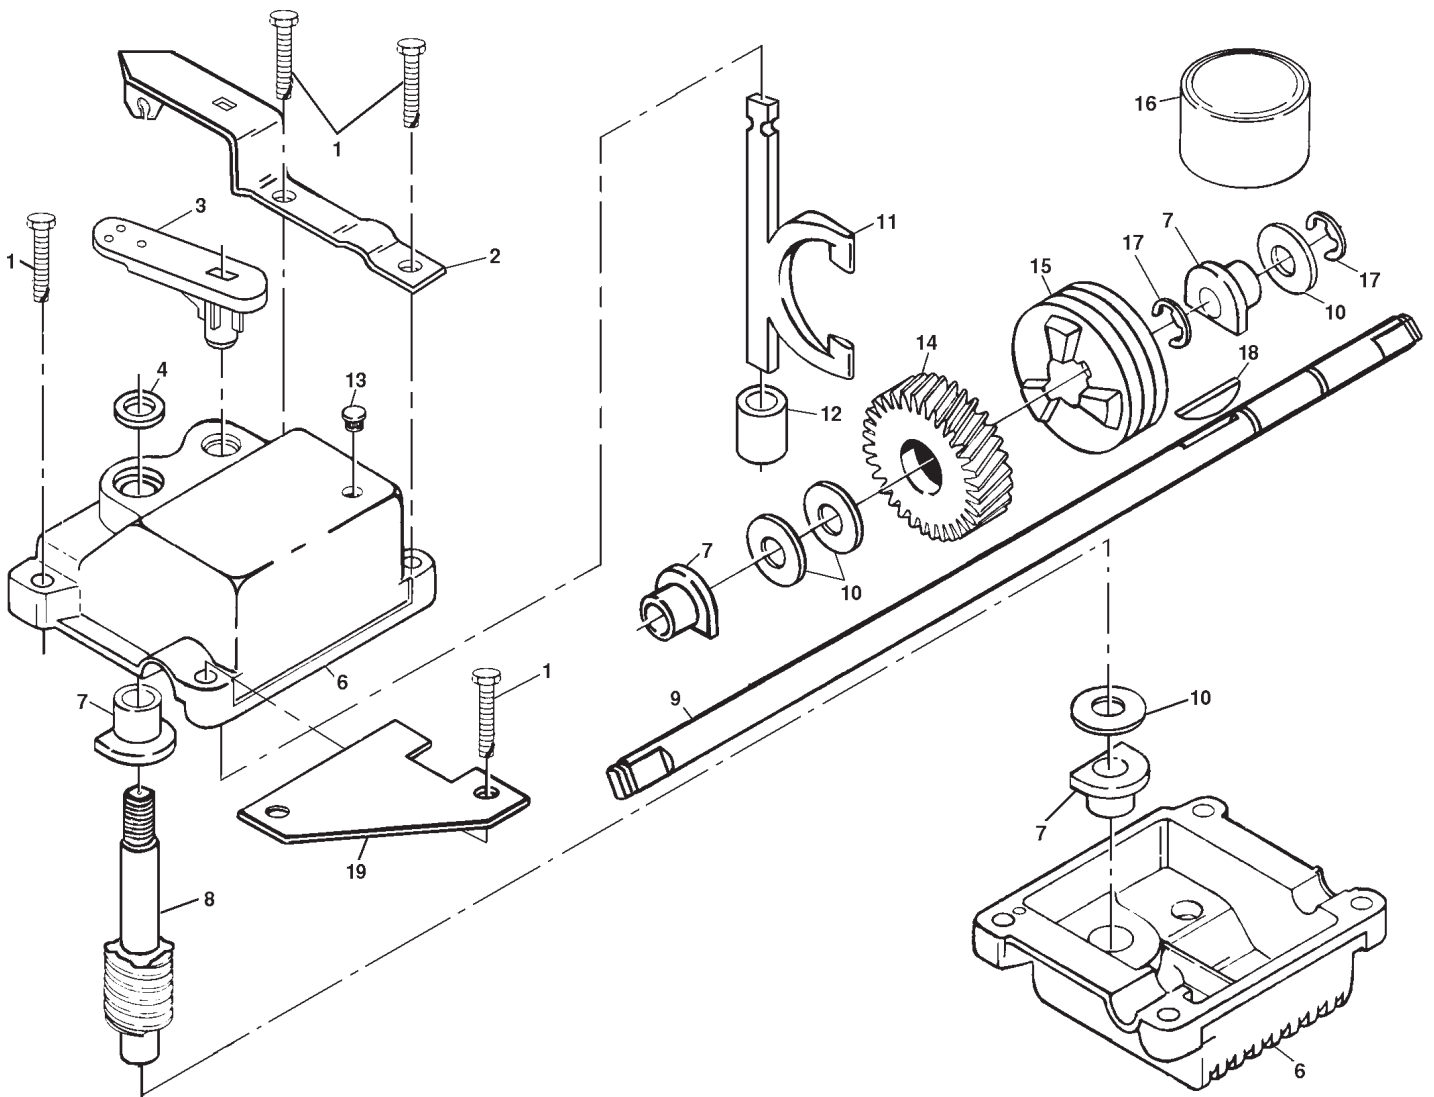

KEY NO.	PART NO.	DESCRIPTION
48	532751592	Locknut 3/8-16
52	532125078	Eng. Washer
53	532134612	Debris Shield
54	532150406	Hex Head Thread Rolling Screw 3/8-16 x 1
55	532851084	Hex Head Screw 3/8-24 x 1-3/8 Grade 8
56	532850263	Helical Lock Washer 3/8
57	532851074	Hardened Washer
58	532141114	22" Blade
59	532851514	Blade Adapter
61	532148902	Front Baffle
66	532084596	Engine Pulley
67	532087677	Hi-Pro Key #HP 505
70	-----	Engine - Briggs & Stratton - Model No. 10A902
71	532154147	Foot Guard
72	532085825	Self Tapping Screw #10-24 x 1
74	532145494	Warning Decal
81	532083923	Nut
82	532130861	Cable MZR
83	532111190X	B & S Clamp
84	532083816	Screw
--	532125381	Rear Baffle (Not Shown)
--	532157759	Owner's Manual, Scand.
--	532157758	Owner's Manual, Euro.

Available Accessories not included with mower:

--	GCK5000	Grass Catcher
--	MK22SD	Mulcher Kit

B

B

KEY NO.	PART NO.	DESCRIPTION
1	532146323	Dual Head Cable Control Assembly
2	532158755	Hex Washer Head Screw 1/4-20 x 2.12
3	532751152	Locknut
4	532057143	Wave Washer
5	532146527	V-Belt
6	532750097	Screw
8	532132800	Selector Knob
9	532150495	Hex Head Bolt 1/4-20 x 2
10	532152465	Wheel Adjuster Assembly (Left)
11	532152463	Wheel Adjuster Assembly (Right)
12	532088080	Dust Cover
13	532137054	Pinion
14	812000058	E-Ring
15	532801156	Wheel & Tire Assembly

KEY NO.	PART NO.	DESCRIPTION
19	532801153	Hubcap
20	532086012	Drive Shaft Cover
22	532137090	Spring
23	532702511	Gear Case Assembly
25	532075192	Spring
26	532067725	Washer
27	532137052	Drive Pulley
28	532132010	Locknut
32	532137088	Drive Cover
34	532146072	Pan Head Tapping Screw #10-24 x 2-3/4
36	532083923	Flanged Locknut
37	532063601	Nut

C

KEY NO.	PART NO.	DESCRIPTION
1	817490416	Tapping Screw 1/4-20 x 1-1/4
2	532140269	Engagement Bracket
3	532137053	Shifter
4	532057072	Seal
6	532048373	Gear Case Halves Kit (Includes Key Nos. 4 and 7)
7	532077881	Bearing
8	532137051	Worm Shaft
9	532137074	Drive Shaft (532702511)
--	532137077	Drive Shaft (532702510)
10	532057079	Hardened Washer