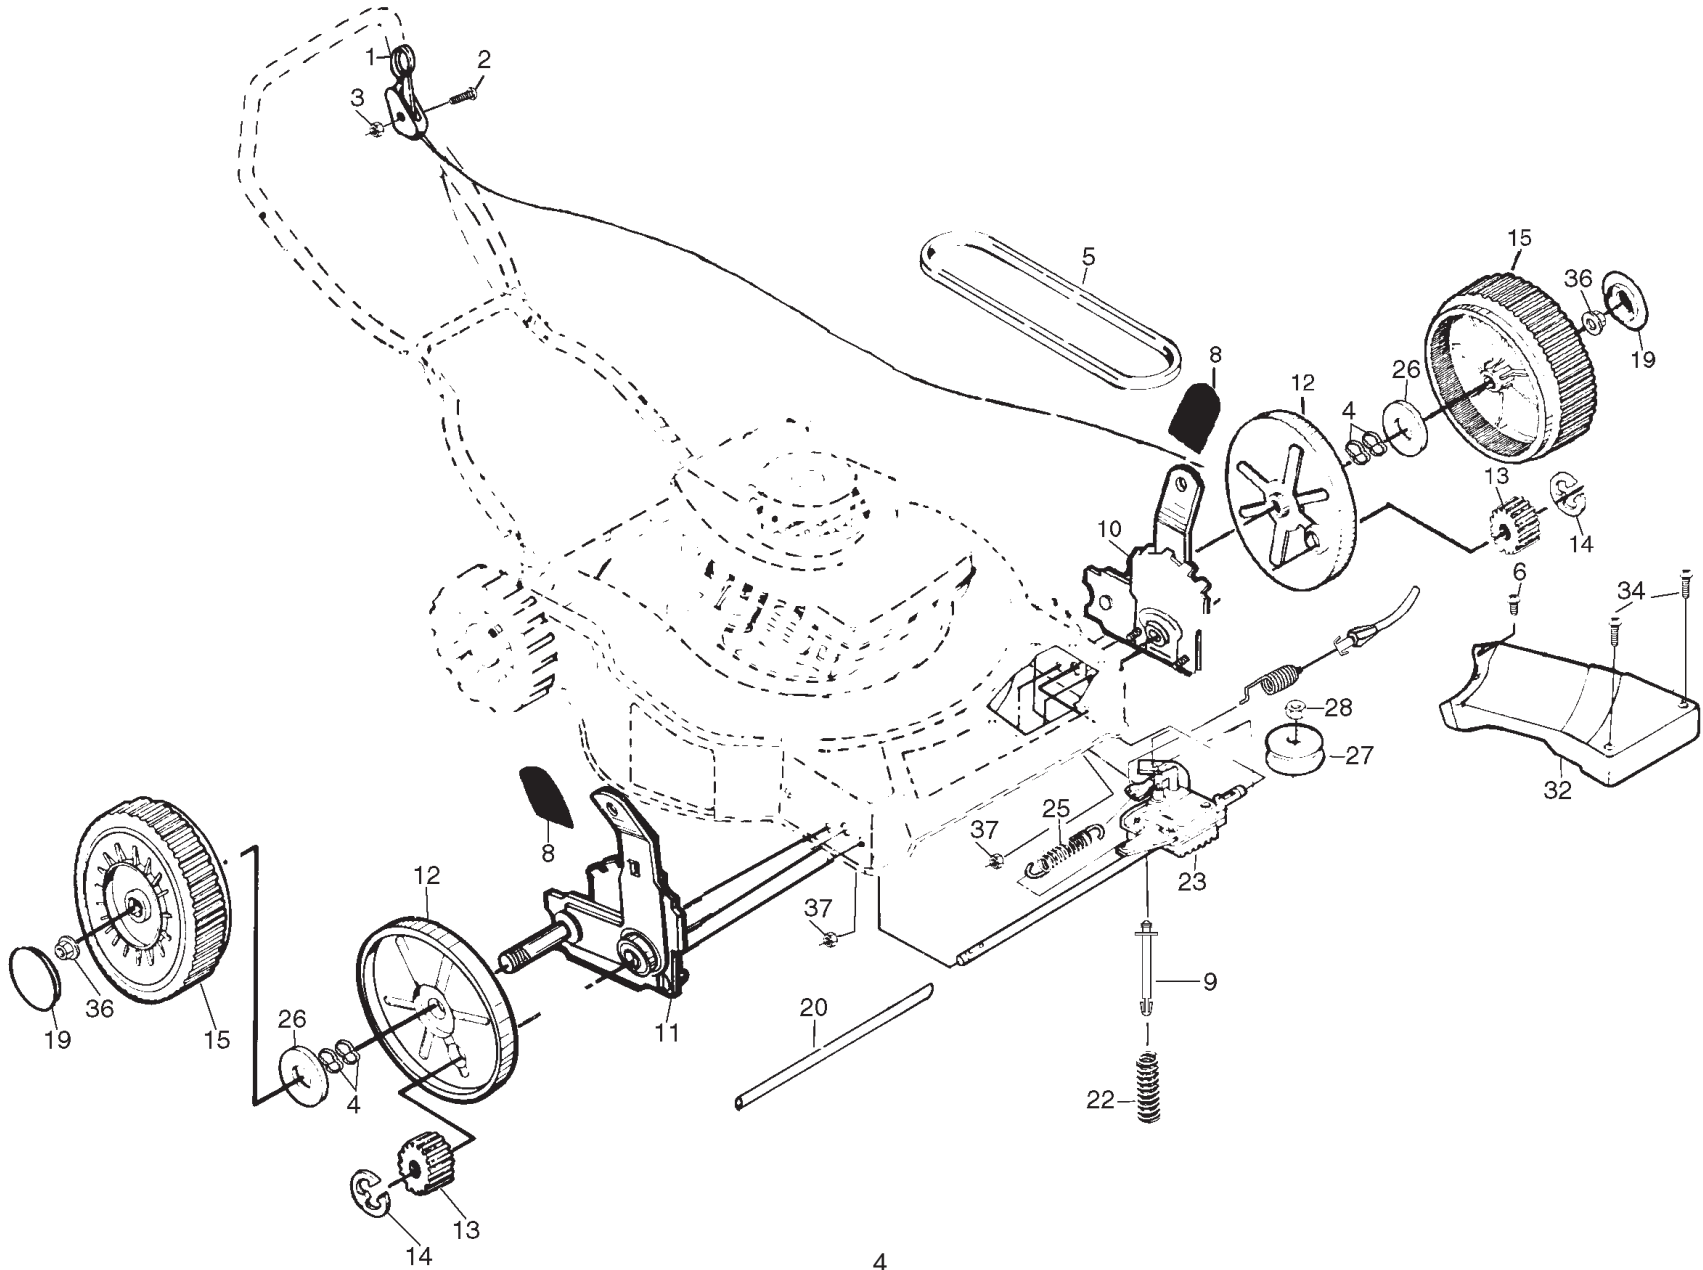

B

B

KEY NO.	PART NO.	DESCRIPTION
1	532146323	Dual Head Cable Control Assembly
2	532158755	Hex Washer Head Screw 1/4-20 x 2.12
3	532751152	Locknut
4	532057143	Wave Washer
5	532146527	V-Belt
6	532750097	Screw
8	532132800	Selector Knob
9	532150495	Hex Head Bolt 1/4-20 x 2
10	532152465	Wheel Adjuster Assembly (Left)
11	532152463	Wheel Adjuster Assembly (Right)
12	532088080	Dust Cover
13	532137054	Pinion
14	812000058	E-Ring
15	532801156	Wheel & Tire Assembly

KEY NO.	PART NO.	DESCRIPTION
19	532801153	Hubcap
20	532086012	Drive Shaft Cover
22	532137090	Spring
23	532702511	Gear Case Assembly
25	532075192	Spring
26	532067725	Washer
27	532137052	Drive Pulley
28	532132010	Locknut
32	532137088	Drive Cover
34	532146072	Pan Head Tapping Screw #10-24 x 2-3/4
36	532083923	Flanged Locknut
37	532063601	Nut