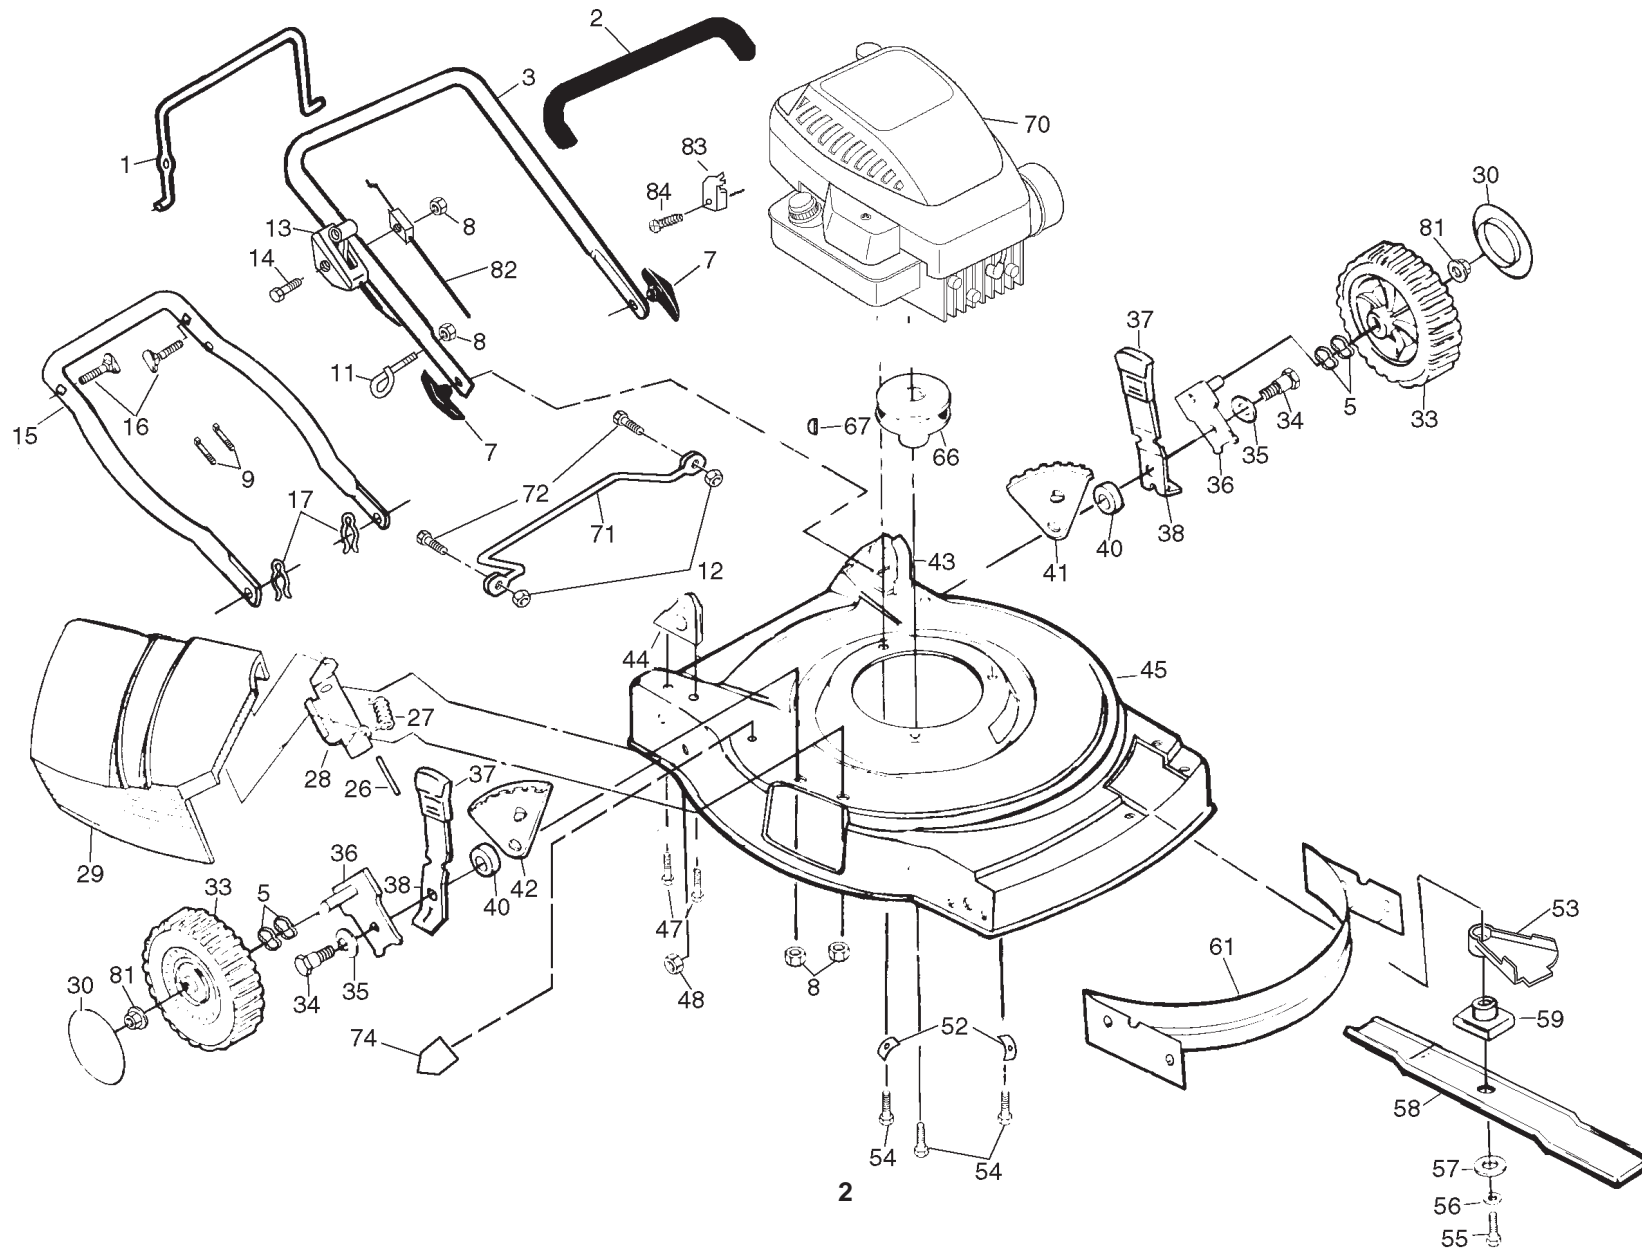

Reservdelar

A

A

KEY NO.	PART NO.	DESCRIPTION
1	532146900	Control Bar
2	532164265	Handle Grip
3	532164289	Upper Handle
5	532057143	Wave Washer
7	532136376	Handle Knob
8	532063601	Locknut 1/4-20
9	53266426	Wire Tie
11	532132001	Rope Guide
12	532069180	Locknut 1/4-20
13	532700417	Throttle Control
14	532144929	Hex Washer Head Screw 1/4-20 x 2-1/8
15	532159354	Lower Handle
16	532131959	Handle Bolt 5/16-18 x 1-3/4
17	532051793	Hairpin Cotter
26	532147286	Hinge Rod
27	532087589	Torsion Spring
28	532087593	Housing Bracket Assembly
29	532750149	Discharge Guard
30	532801153	Hubcap
33	532750550	Wheel & Tire Assembly
34	532142748	Shoulder Bolt 3/8-16 x 1
35	532062335	Belleville Washer 1/2
36	532151254	Axle Arm Assembly
37	532132800	Selector Knob
38	532125259	Selector Spring
40	532146630	Spacer
41	532134340	Wheel Adjusting Bracket (L.R.)
42	532134341	Wheel Adjusting Bracket (R.R.)
43	532153027	Handle Bracket Assembly (Left)
44	532153026	Handle Bracket Assembly (Right)
45	532153785	Lawn Mower Housing (Incl. Ref. #74)
47	532149741	Self Tapping Screw 5/16-18 x 3/4

KEY NO.	PART NO.	DESCRIPTION
19	532801153	Hubcap
20	532086012	Drive Shaft Cover
22	532137090	Spring
23	532702511	Gear Case Assembly
25	532075192	Spring
26	532067725	Washer
27	532137052	Drive Pulley
28	532132010	Locknut
32	532137088	Drive Cover
34	532146072	Pan Head Tapping Screw #10-24 x 2-3/4
36	532083923	Flanged Locknut
37	532063601	Nut

C

KEY NO.	PART NO.	DESCRIPTION
1	817490416	Tapping Screw 1/4-20 x 1-1/4
2	532140269	Engagement Bracket
3	532137053	Shifter
4	532057072	Seal
6	532048373	Gear Case Halves Kit (Includes Key Nos. 4 and 7)
7	532077881	Bearing
8	532137051	Worm Shaft
9	532137074	Drive Shaft (532702511)
--	532137077	Drive Shaft (532702510)
10	532057079	Hardened Washer