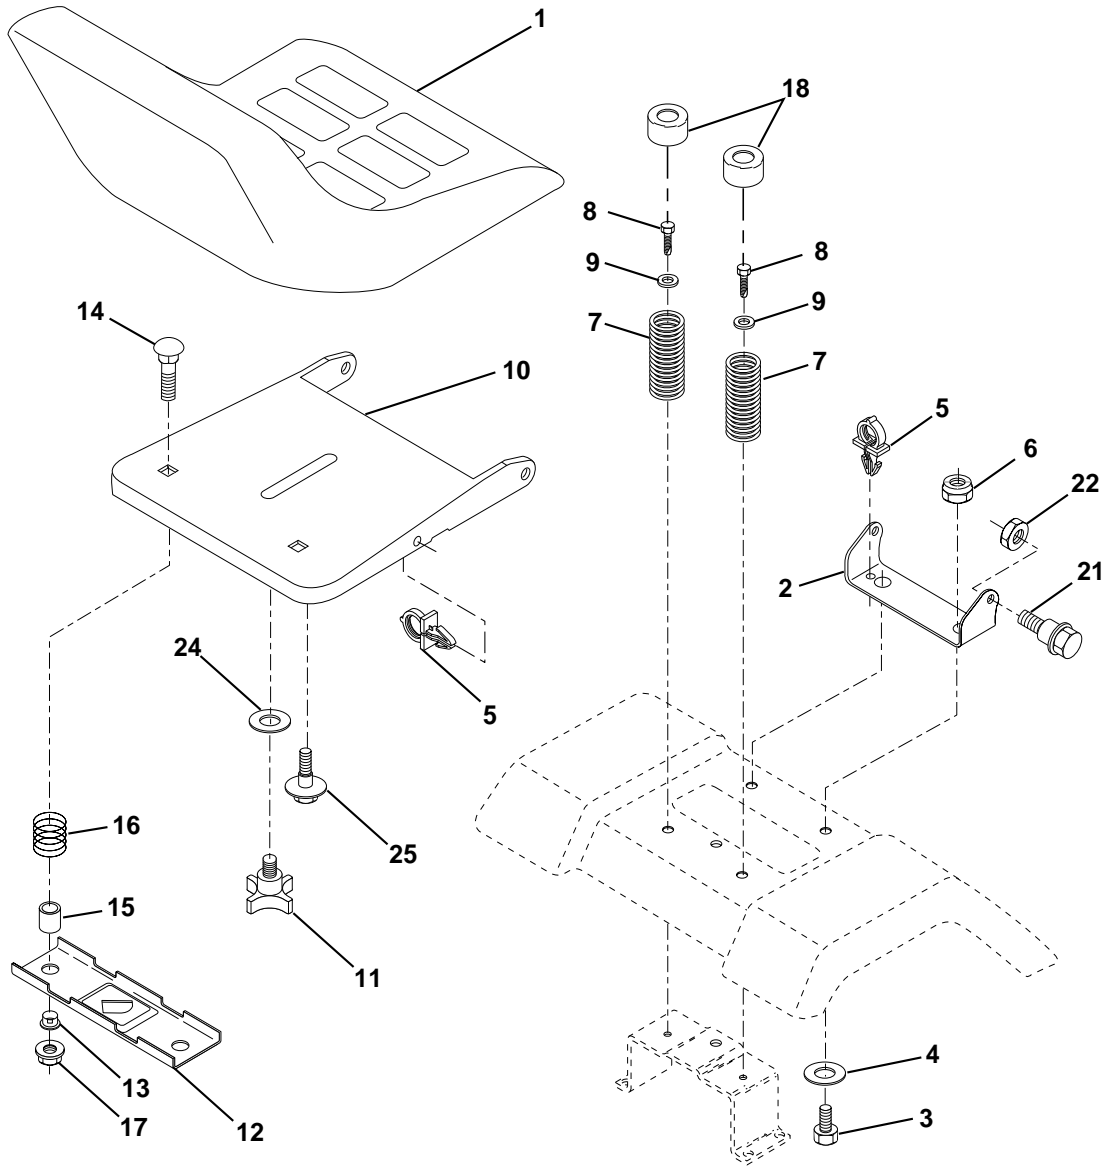

C

SEAT ASSEMBLY

KEY PART NO. NO.

DESCRIPTION

1	532127440	Seat
2	532140551	Bracket Pivot Seat 8 720
3	874760616	Bolt Fin Hex 3/8-16 UNC x 1
4	819131610	Washer 13/32 x 1 x 10 Ga.
5	532145006	Clip Push-in Hinged
6	873800600	Nut Lock Hex w/Inx 3/8-16 UNC
7	532124181	Spring Seat Cprsn 2 250 Blk Zi
8	817490616	Screw Thdrol 3/8-16 x 1 TY-TT
9	819131614	Washer 13/32 x 1 x 14 Ga.
10	532140552	Pan Seat
11	532120068	Knob Seat 1/2-13unc Blk

KEY PART NO. NO.

DESCRIPTION

12	532121246	Bracket Mounting Switch
13	532121248	Bushing Snap Blk Nyl 50 Id
14	872050411	Bolt Rdhd Sht Nk 1/4-20x1-3/8
15	532121249	Spacer Split 28x 88 Yel Zinc
16	532123740	Spring Cprsn 1 310 Blk Pnt
17	532123976	Nut Lock 1/4 Lge Flg Gr 5 Zinc
18	532124238	Cap Spring Seat
21	532153236	Bolt Shoulder 5/16-18 Unc 1-2A
22	873680500	Nut Crown Lock 5/16-18
24	819171912	Washer 17/32 X 1-3/16 X 12 Ga
25	532127018	Bolt Shoulder 5/16-18 X 62

NOTE: All component dimensions given in U.S. inches.
1 inch = 25.4 mm