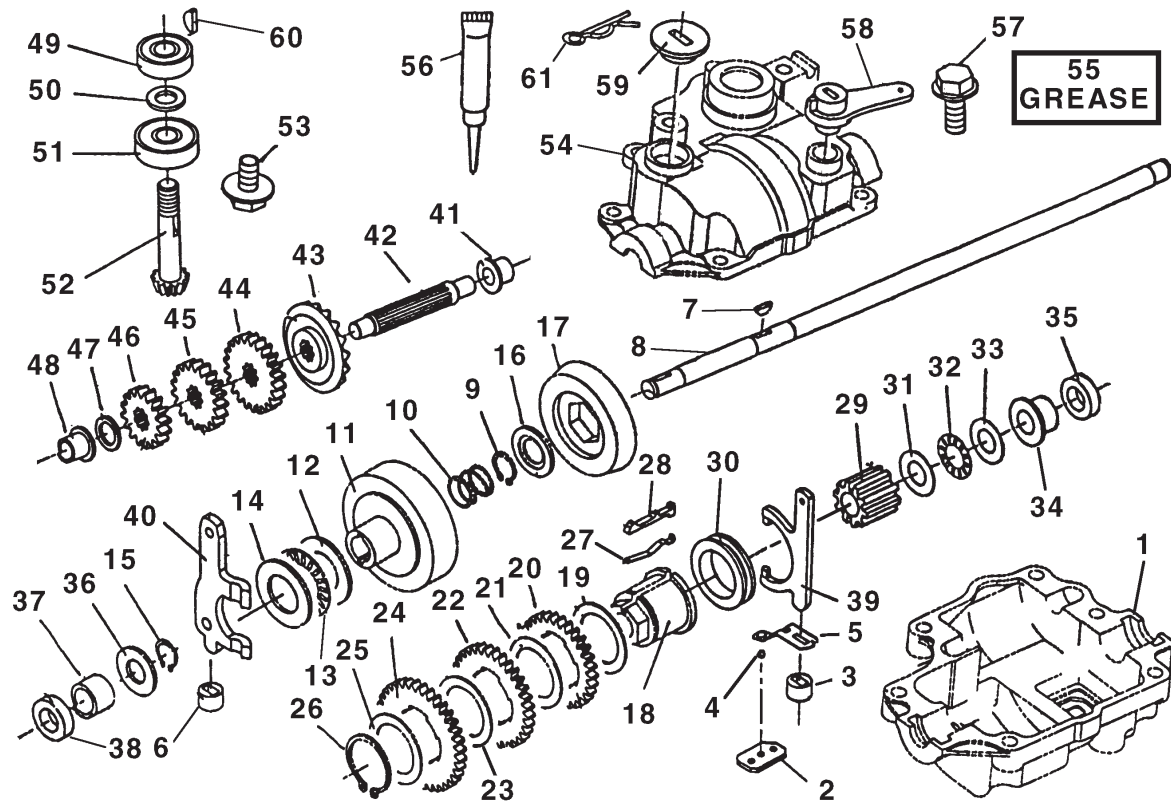

REPAIR PARTS

ROTARY LAWN MOWER MODEL NO. J600RDD, ~~PRODUCT NO. 954 13 00 01~~

GEAR CASE ASSEMBLY 532150330

KEY PART NO. NO.

DESCRIPTION

1	532148145*	Case, Lower
2	532148123	Plate, Detent
3	532148118*	Support, Fork, Shift
4	532148135	Ball, Detent
5	532148122	Spring, Detent
6	532148132	Support, Fork, Clutch
7	532148093*	Key, Woodruff
8	532148114*	Axle, Shaft
9	532148095*	Ring, 12.7
10	532148109*	Spring, Return
11	532148102*	Cone, Cave
12	532148112*	Washer, Thrust
13	532148108*	Bearing, Thrust, Needle
14	532148112*	Washer, Thrust
15	532148095*	Ring, 12.7
16	532148096	Washer, Retainer
17	532148103*	Cone
18	532148101*	Collar, Shift
19	532148097*	Washer
20	532148083*	Gear, 33 Tooth
21	532148097*	Washer
22	532148075*	Gear, 36 Tooth
23	532148097*	Washer
24	532154844*	Gear, 40 Tooth
25	532148097*	Washer
26	532148113*	Ring 28
27	532148119*	Spring, Shift
28	532148121*	Key, Shift
29	532148098*	Support, Key
30	532148115*	Collar, Shift
31	532148111*	Washer, Thrust 1/2
32	532148110*	Bearing, Thrust, Needle

KEY PART NO. NO.

DESCRIPTION

33	532148111*	Washer, Thrust 1/2
34	532148106*	Bushing, Transmission 1/2
35	532148107	Seal 1/2
36	532148096*	Washer, Retainer
37	532148104*	Bushing, Transmission
38	532148107	Seal 1/2
39	532148116*	Fork, Shift
40	532148124*	Fork, Clutch
41	532148069*	Bushing
42	532148065*	Shaft, Reduction
43	532148066*	Gear, Bevel 35 Tooth
44	532148089*	Gear, Spur 19 Tooth
45	532148080*	Gear, Spur 16 Tooth
46	532154845*	Gear, Spur 12 Tooth
47	532148067*	Washer
48	532148069*	Bushing
49	532148141*	Bearing, Ball 6000U
50	532148139*	Washer, 10
51	532148140*	Bearing, Ball 6200
52	532148137*	Shaft, Input
53	532148146*	Screw, Self-Tapping
54	532148144*	Case, Upper
55	---	Grease
56	532148142	Sealant
57	532148147	Screw, Self-Tapping, Case
58	532148117*	Arm, Shift
59	532148127*	Support, Upper, Clutch
60	532148138	Key, Woodruff
61	532148133	Pin, Snap 14

NOTE: All component dimensions given in U.S. inches
1 inch = 25.4 mm

*Not in stock, but can be delivered diirectly from factory.