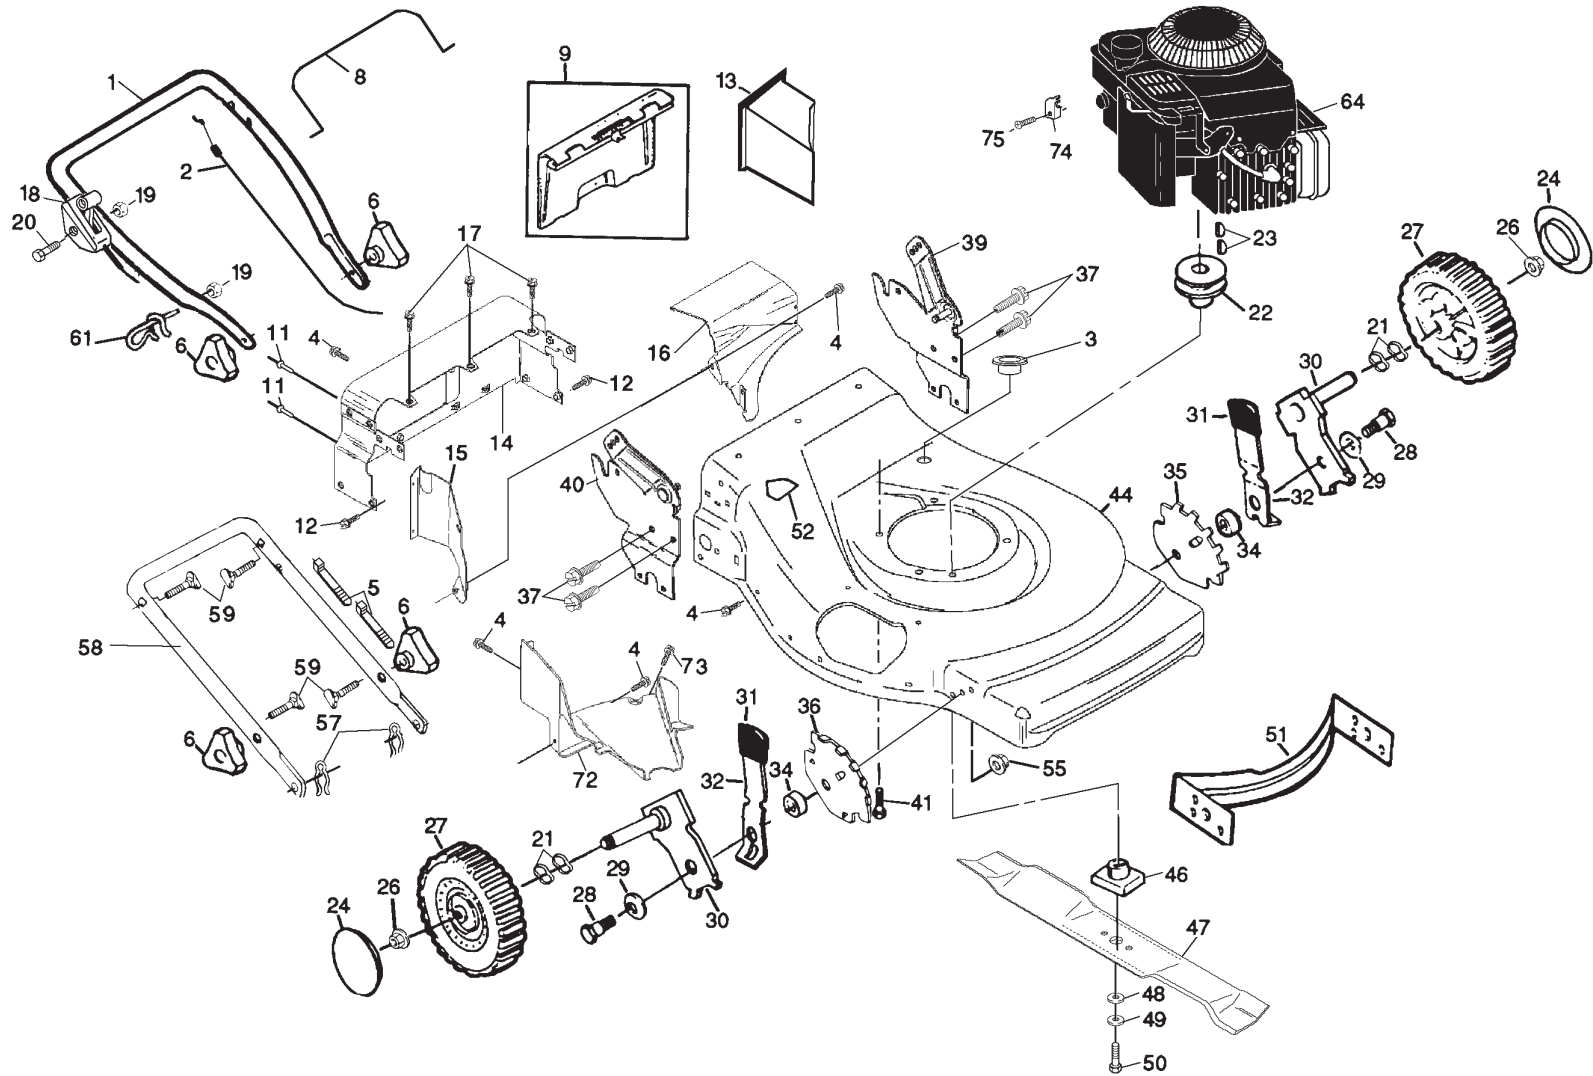

# A

KEY NO.	PART NO	DESCRIPTION
1	532155060	Upper Handle
2	532149771	Engine Zone Control Cable
3	532145073	Grommet, Cable
4	532150050	Screw, Hex Tapping #10-24 x 1/2
5	532066426	Wire Tie
6	532136376	Handle Knob
8	532145641	Control Bar, Engine
9	532147690	Rear Door Kit
11	532128415	Pop Rivets
12	532054583	Hex Tapping Screw 1/4-20 x 1/2
13	532150099	Mulcher Plug
14	532153819	Back Plate
15	532153827	Side Baffle
16	532153824	Discharge Baffle
17	532149027	Truss Head Tapping Screw 1/4-20 x 1/2
18	532700644	Control, Throttle
19	532063601	Nut
20	532059935	Screw
21	532057143	Wave Washer
22	532084596	Engine Pulley
23	532087677	Hi-Pro Key #505
24	532150182	Hubcap
26	532083923	Nut, Hex Flange
27	532750550	Wheel & Tire Assembly
28	532142748	Shoulder Bolt 3/8-16
29	532062335	Belleville Washer
30	532151254	Axle Arm Assembly
31	532132800	Selector Knob

# B

KEY NO.	PART NO.	DESCRIPTION
1	532162716	Drive Control
2	532147715	Drive Head Kit
3	873031000	Nut, Metric
4	532144929	Screw 1/4-20
5	532150327	V-Belt
6	532146315	Screw
7	532083923	Nut, Hex Flange
8	532150181	Hubcap
9	532057079	Washer
10	532088446	Nylon Bushing
11	532155171	Wheel & Tire Assembly
12	812000058	E-Ring
13	532850017	Pinion, L.H.
14	532088080	Dust Cover
15	532145354	Pin, Spring Thrust
16	532067725	Washer 1/2 x 1-1/2 x .134
17	532851980	Drive Pin

KEY NO.	PART NO.	DESCRIPTION
18	532132800	Selector Knob
19	532162715	Control Bar, Drive
20	532751152	Nut
25	532162868	Downstop Bracket
27	532750097	Screw #10-24 x 1/2
28	532153822	Bracket, Gearcase
31	532153823	Lever, Clutch
32	532150326	Drive Pulley
35	532155181	Wheel Adjuster Assembly (Left)
36	532150330	Gear Case Assembly
38	532063601	Hex Locknut 1/4-20
40	532144902	Spring, Belt Tension
41	532155180	Wheel Adjuster Assembly (Right)
52	532150224	Catcher Frame
54	532153746	Grassbag Assembly
57	532850016	Pinion, R.H.
58	532057143	Wave Washer