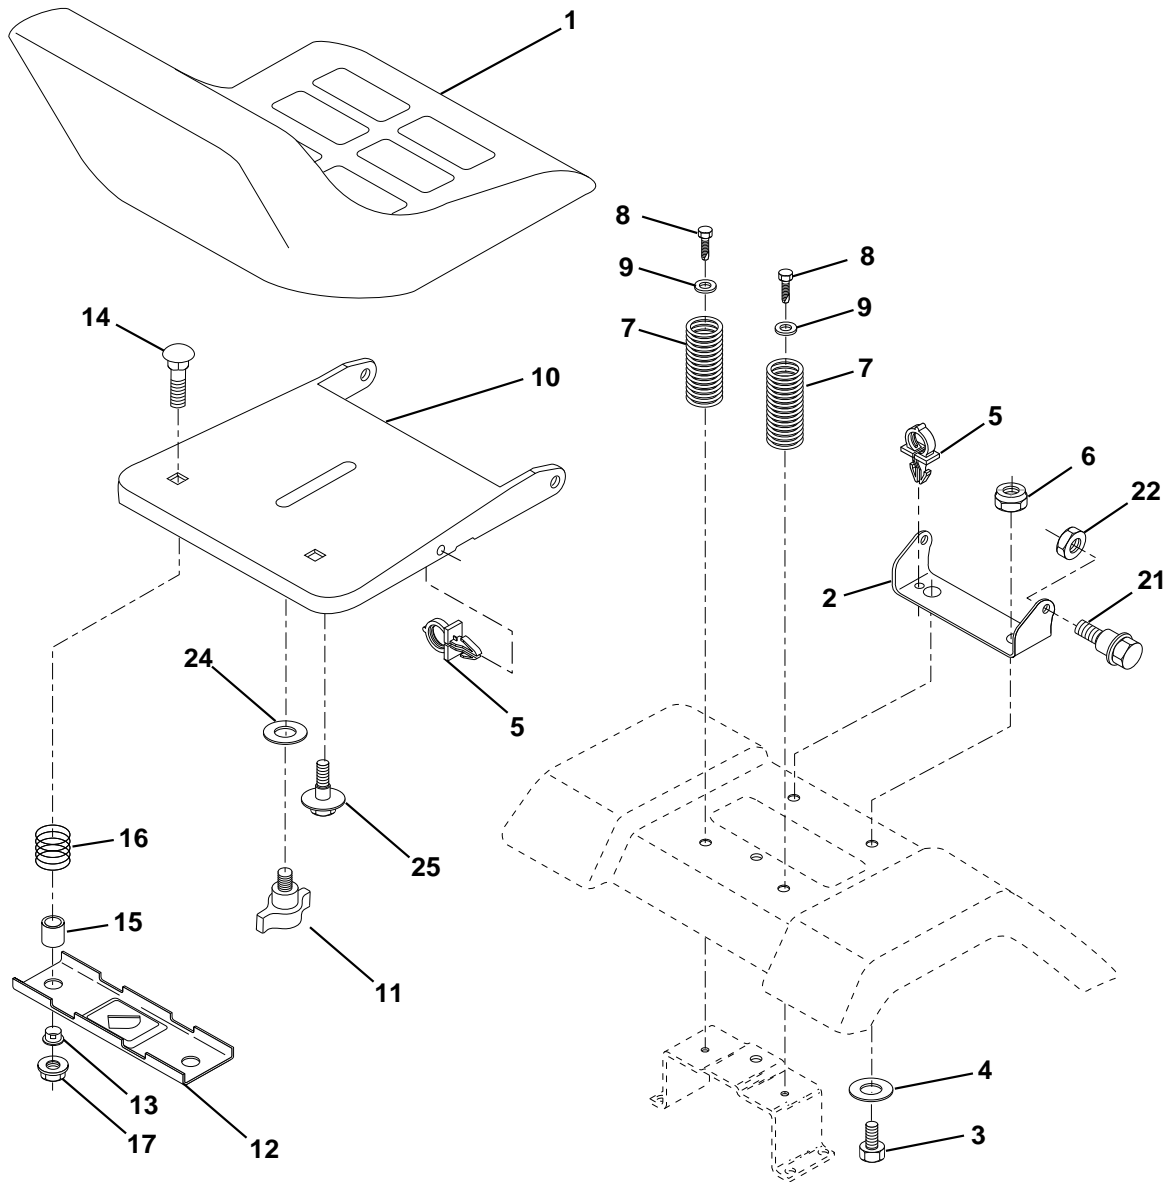

ENGINE

KEY NO.	PART NO.	DESCRIPTION
1	532141359	Control Th/ch 20.22 LH Flag
2	817720410	Screw Hex Thd Cut 1/4-20x5/8 T
3	-----	Engine B&S Model No. 28R707
4	532137352	Muffler LT B&S 14 HP IC OHV
13	532272293	Gasket Eng 1 313 Id Tin Plated
14	813280324	Nipple Pipe 3/8 Npt X 3"
15	813200300	Elbow Std 90 Degree 3/8-18 Npt
16	811050600	Washer Lock Ext Tooth 3/8
23	532159880	Shield Brn/Dbr Guard
29	532137180	Kit Spark Arrestor (Flat Scrn)
31	532161911	Tank Fuel Front 2 00
32	532140527	Cap Asm Fuel W/sym Vented
33	532123487	Clamp Hose Black
35	817490512	Screw
37	532137040	Line Fuel 20"
38	-----	Plug Oil Drain (Order From Engine Manufacturer)
40	532124028	Bushing Snap Nyl Blk Fuel Line
44	817490412	Screw Hexwsh Thdrol 1/4-20x3/4
46	819091416	Washer 9/32 X 7/8 X 16 Ga
62	810040500	Washer Lock Hvy Hlcl Spr 5/16
66	532127951	Stop Throttle 3000 RPM
72	871070512	Screw Hexhd Cap 5/16-18x 3/4
78	817490620	Screw Thdrol 3/8-16x1-1/4 TYTT
81	532128861	Nut Flange 1/4-20 Starter Nut

NOTE: All component dimensions given in U.S. inches
1 inch = 25.4 mm

REPAIR PARTS

TRACTOR - MODEL NO. LT13 (J81342C), PRODUCT NO. 954 13 00-01

SEAT ASSEMBLY

KEY NO.	PART NO.	DESCRIPTION
1	532140117	Seat
2	532140551	Bracket Pivot Seat 8 720
3	874760616	Bolt Fin Hex 3/8-16unc X 1
4	819131610	Washer 13/32 X 1 X 10 Ga
5	532145006	Clip Push-In
6	873800600	Nut Hex w/Ins. 3/8-16 Unc
7	532124181	Spring Seat Cprsn 2 250 Blk Zi
8	817490616	Screw Thdrol 3/8-16 X 1 Ty-tt
9	819131614	Washer 13/32 X 1 X 14 Ga.
10	532155925	Pan Seat
11	532120068	Knob Seat 1/2-13 Unc Blk
12	532121246	Bracket Mounting Switch

KEY NO.	PART NO.	DESCRIPTION
13	532121248	Bushing Snap Blk Nyl 50 Id
14	872050412	Bolt Rdhd Sqnk 1/4-20x1-1/2
15	532134300	Spacer Split 28x96 Yel Zinc
16	532121250	Spring Cprsn 1.27 Blk Pnt
17	532123976	Nut Lock 1/4 Lge Flg Gr 5 Zinc
21	532153236	Bolt Shoulder 5/16-18 Unc
22	873800500	Nut Hex Lock W/Ins 5/16-18
24	819171912	Washer 17/32 X 1-3/16 X 12 Ga.
25	532127018	Bolt Shoulder 5/16-18 X 62