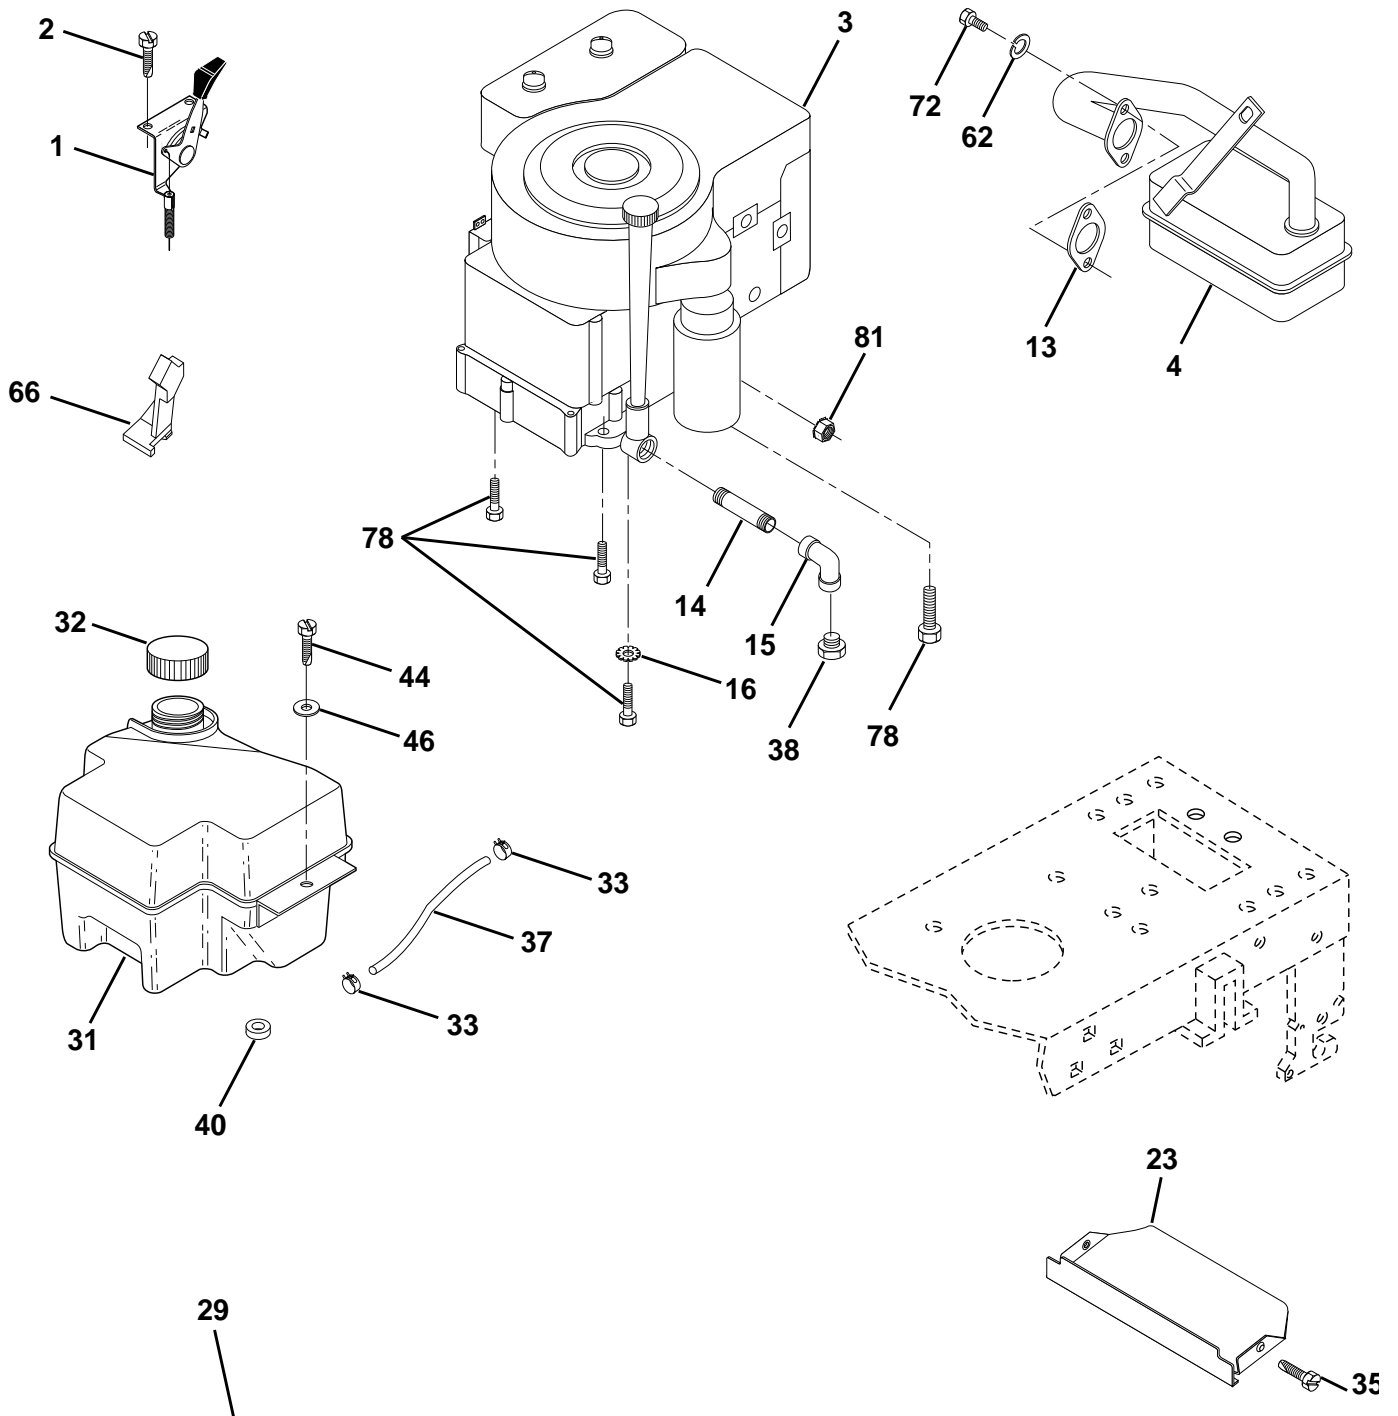

REPAIR PARTS

TRACTOR - MODEL NO. LT13 (J81342C), PRODUCT NO. 954 13 00-01

ENGINE

OPTIONAL EQUIPMENT
Spark Arrester

REPAIR PARTS

TRACTOR - MODEL NO. LT13 (J81342C), PRODUCT NO. 954 13 00-01

ENGINE

KEY NO.	PART NO.	DESCRIPTION
1	532141359	Control Th/ch 20.22 LH Flag
2	817720410	Screw Hex Thd Cut 1/4-20x5/8 T
3	-----	Engine B&S Model No. 28R707
4	532137352	Muffler LT B&S 14 HP IC OHV
13	532272293	Gasket Eng 1 313 Id Tin Plated
14	813280324	Nipple Pipe 3/8 Npt X 3"
15	813200300	Elbow Std 90 Degree 3/8-18 Npt
16	811050600	Washer Lock Ext Tooth 3/8
23	532159880	Shield Brn/Dbr Guard
29	532137180	Kit Spark Arrestor (Flat Scrn)
31	532161911	Tank Fuel Front 2 00
32	532140527	Cap Asm Fuel W/sym Vented
33	532123487	Clamp Hose Black
35	817490512	Screw
37	532137040	Line Fuel 20"
38	-----	Plug Oil Drain (Order From Engine Manufacturer)
40	532124028	Bushing Snap Nyl Blk Fuel Line
44	817490412	Screw Hexwsh Thdrol 1/4-20x3/4
46	819091416	Washer 9/32 X 7/8 X 16 Ga
62	810040500	Washer Lock Hvy Hlcl Spr 5/16
66	532127951	Stop Throttle 3000 RPM
72	871070512	Screw Hexhd Cap 5/16-18x 3/4
78	817490620	Screw Thdrol 3/8-16x1-1/4 TYTT
81	532128861	Nut Flange 1/4-20 Starter Nut

NOTE: All component dimensions given in U.S. inches
1 inch = 25.4 mm