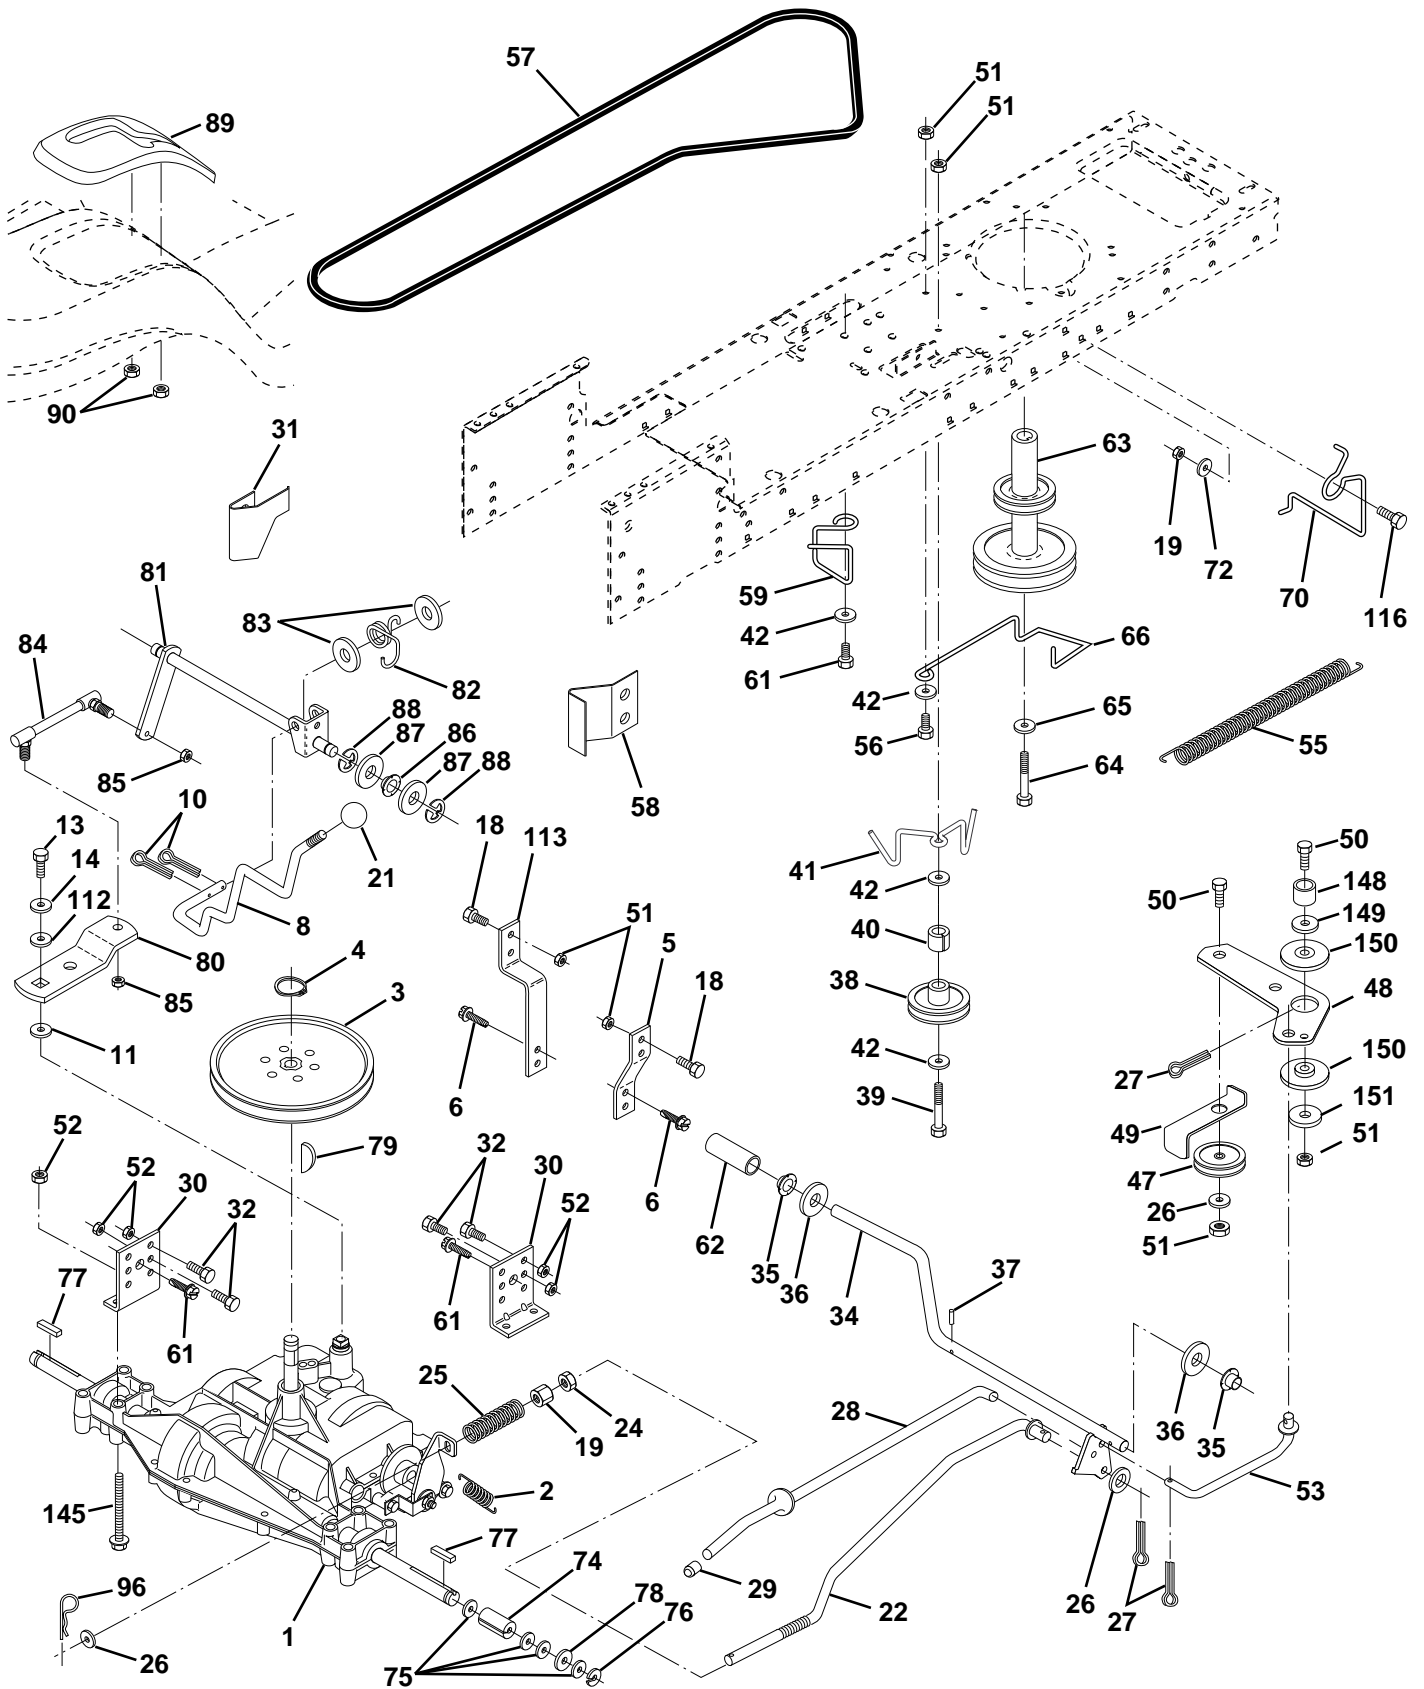

REPAIR PARTS

TRACTOR - MODEL NO. LT13 (J81342C), PRODUCT NO. 954 13 00-01

DRIVE

REPAIR PARTS

TRACTOR - MODEL NO. LT13 (J81342C), PRODUCT NO. 954 13 00-01

DRIVE

KEY NO.	PART NO.	DESCRIPTION	KEY NO.	PART NO.	DESCRIPTION
1	-----	Transaxle (See Breakdown) Peerless 206-508C	53	532105710	Link Clutch
2	532146682	Spring Return Brake T/a Zinc	55	532105709	Spring Return Clutch 6 75
3	532123666	Pulley Transaxle 18" tires	56	874760620	Bolt Fin Hx 3/8-16 X 1/4
4	812000028	Ring Retainer # 5100-62	57	531013136	V-Belt Ground Drive 95 25
5	532121520	Strap Torque 30 Degrees	58	532127274	Keeper Belt RH LT Pnt/zinc 16g
6	817490512	Screw Thdrol 5/16-18 X 3/4 TYT	59	532140312	Keeper Belt Span Ctr
8	532154792	Rod Shifter	61	817490612	Screw Thdrol 3/8-16x3/4 Ty-tt
10	876020416	Pin Cotter 1/8 X 1 Cad	62	532124872	Cover Pedal Round
11	532138498	Washer Plate Shf 388 Sq Hole	63	532140186	Engine Pulley LT/YT
13	874550412	Bolt 1/4-28 Unf Gr 8 W/Patch	64	871170764	Bolt Hex
14	810040400	Washer Lock Hvy Helical 1/4	65	810040700	Washer Lock Hvy Hlcl Spr 7/16
15	874490544	Bolt Hex 5/16-18 Gr. 5	66	532154778	Keeper Belt Engine Foolproof
18	874780616	Bolt, Fin Hex 3/8-16 UNC x 1 Gr. 5	70	532134683	Guide Belt Mower Drive RH
19	873800600	Nut Lock 3/8-16 Unc	72	819132012	Washer 13/32 X 1-1/4 X 12 Ga
21	532140845	Knob	74	532137057	Spacer Axle
22	532130804	Rod Brake Blk Zinc 26 840	75	532121749	Washer 25/32 X 1 1/4 X 16 Ga
24	873350600	Nut Hex Jam 3/8-16 Unc	76	812000001	E-ring #5133-75
25	532106888	Spring Rod Brake 2 00 Zinc	77	532123583	Key Square 2 0 X 1845/ 1865
26	819131316	Washer 13/32 X 13/16 X 16 Ga	78	532121748	Washer 25/32 X 1-5/8 X 16 Ga
27	876020412	Pin Cotter 1/8 X 3/4 Cad	79	532125096	Key Woodruff #9 3/16 x 3/4
28	532145204	Rod Brake Parking LT/YT	80	532131486	Arm Shift
29	532071673	Cap Brake Parking Black	81	532161076	Shaft Asm Cross 18"t
30	532130807	Bracket Mtg Transaxle	82	532123782	Spring Torsion T/a
31	532127275	Keeper Belt LH LT 14 Ga	83	819171216	Washer 17/32 X 3/4 X 16 Ga
32	874760512	Bolt Hex Hd 5/16-18unc X 3/4	84	532123793	Rod Shift
34	532155071	Shaft Asm Pedal Foot	85	532150360	Nut Lock Center 1/4 - 28 FNTHD
35	532120183	Bearing Nylon Blk 629 Id	86	532157480	Bushing
36	819211616	Washer 21/32 X 1 X 16 Ga	87	819212016	Washer 21/32 X 1-1/4 X 16 Ga
37	532124963	Pin Roll 3/16 X 1"	88	812000008	Ring Klip #5304-62
38	532123674	Pulley Idler Flat	89	532158391	Console Shift STLT
39	874760644	Bolt Fin Hex 3/8-16unc X 2-3/4	90	532124346	Nut Self-thd Wsh-hd 1/4 Zinc
40	532124965	Spacer Split 395 X 59 Bzp	96	532124788	Retainer Spring 1"
41	532154777	Keeper Belt Retainer Idler Foolproof	112	819091210	Washer 9/32 x 3/4 x 10 Ga.
42	819131312	Washer 13/32 X 13/16 X 12 Ga	113	532127285	Strap Torque LT
47	532127783	Pulley Idler V Groove Plastic	116	872110610	Bolt Rdhd Sq Neck 3/8-16 x 1.25
48	532154407	Bellcrank Clutch Grnd Driv	148	532159103	Spacer
49	532123205	Retainer Belt Style Spring	149	532122052	Spacer Retainer PM Mower
50	874760624	Bolt Hex Hd 3/8-16unc X 1-1/2	150	532150935	Bushing Nylon Collered
51	873680600	Nut Crownlock 3/8-16 Unc	151	819133210	Washer 13/32 x 2 x 10 Ga.
52	873680500	Nut Crownlock 5/16-18 Unc			

NOTE: All component dimensions given in U.S. inches
1 inch = 25.4 mm