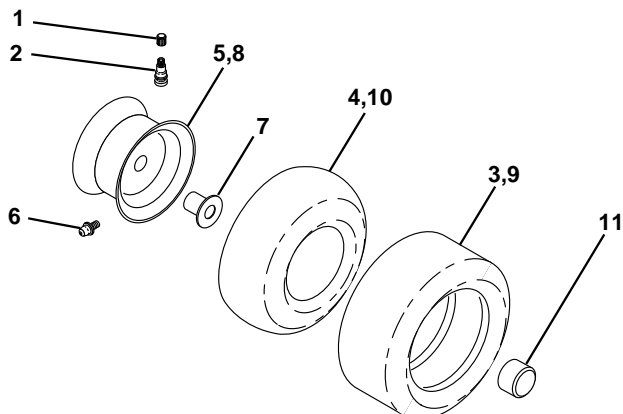

WHEELS & TIRES

KEY NO.	PART NO.	DESCRIPTION
1	532059192	Cap Valve Tire
2	532065139	Stem Valve
3	532106222	Tire F Ts 15 X 6 0 - 6 Service
4	532059904	Tube Front (Service Item Only)
5	532138336	Rim Asm 6"front Silver Service
6	532124957	Fitting Grease (Front Wheel Only)
7	532124959	Bearing Flange (Front Wheel Only)
8	532138337	Rim Asm 8"rear Silver Service
9	532106268	Tire R Ts 18x9 5-8 C Service
10	532124926	Tube Rear (Service Item Only)
11	532104757	Cap Axle Blk 1 50 X 1 00

NOTE: All component dimensions given in U.S. inches
1 inch = 25.4 mm