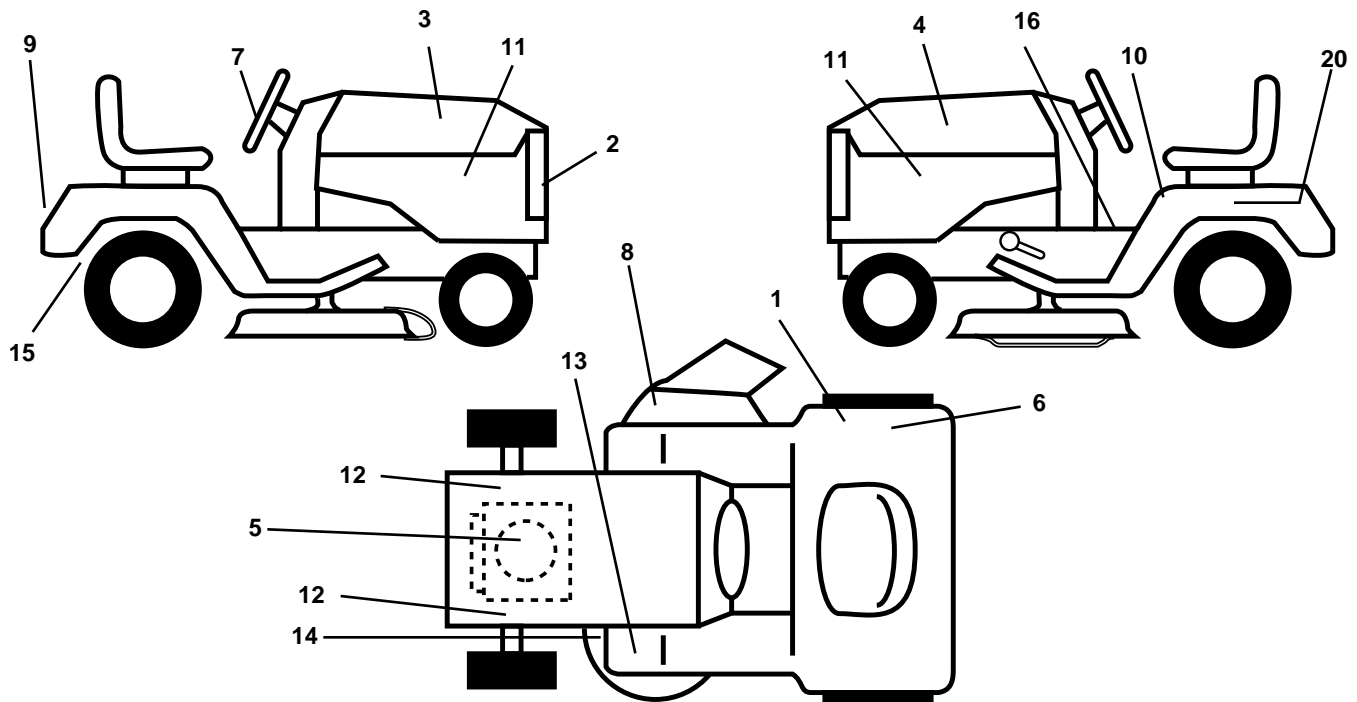

REPAIR PARTS

TRACTOR - MODEL NO. LT13 (J81342C), PRODUCT NO. 954 13 00-01

DECALS

KEY NO.	PART NO.	DESCRIPTION	KEY NO.	PART NO.	DESCRIPTION
1	532126187*	Decal 100 DBA	16	532140837*	Decal Saddle Brake Parking
2	532152262*	Decal Grille Jonsered Sweden	20	532145005*	Decal Bat Dan/Psn
3	532157003	Decal Hood RH	--	532154515	Pad Footrest LH STLT
4	532157004	Decal Hood LH	--	532154516	Pad Footrest RH STLT
5	532273212*	Decal HP Engine	--	532138311	Decal Handle Lift Height Adjust
6	532145437*	Decal Europe Stand CE	--	532165920	Manual Operator's (Euro.)
7	532152252*	Decal, Ins. Strg Whl. Jons.	--	532165921	Manual Operator's (Scan.)
8	532145494*	Decal Mower Cutfinger	Available accessories not included with tractor:		
9	532141761*	Decal Fender Jonsered	--	LSB42	42" Snow Blade
10	532145498*	Decal Read Owner's Manual Syms.	--	CE42	Grass Catcher
11	532162927*	Decal Hood Insert B&S White	--	LC05	Wheel Weights
12	532159736*	Decal Chassis Hot Muffler	--	LSB48	Snow Blade
13	532159737*	Decal Brake/Clutch Symbol LT	--	LCO6	Tire Chain
14	532160396*	Decal V-Belt Schematic	--	Mk420	Mulch Kit w/Blades
15	532162598*	Decal Drawbar Load Limit