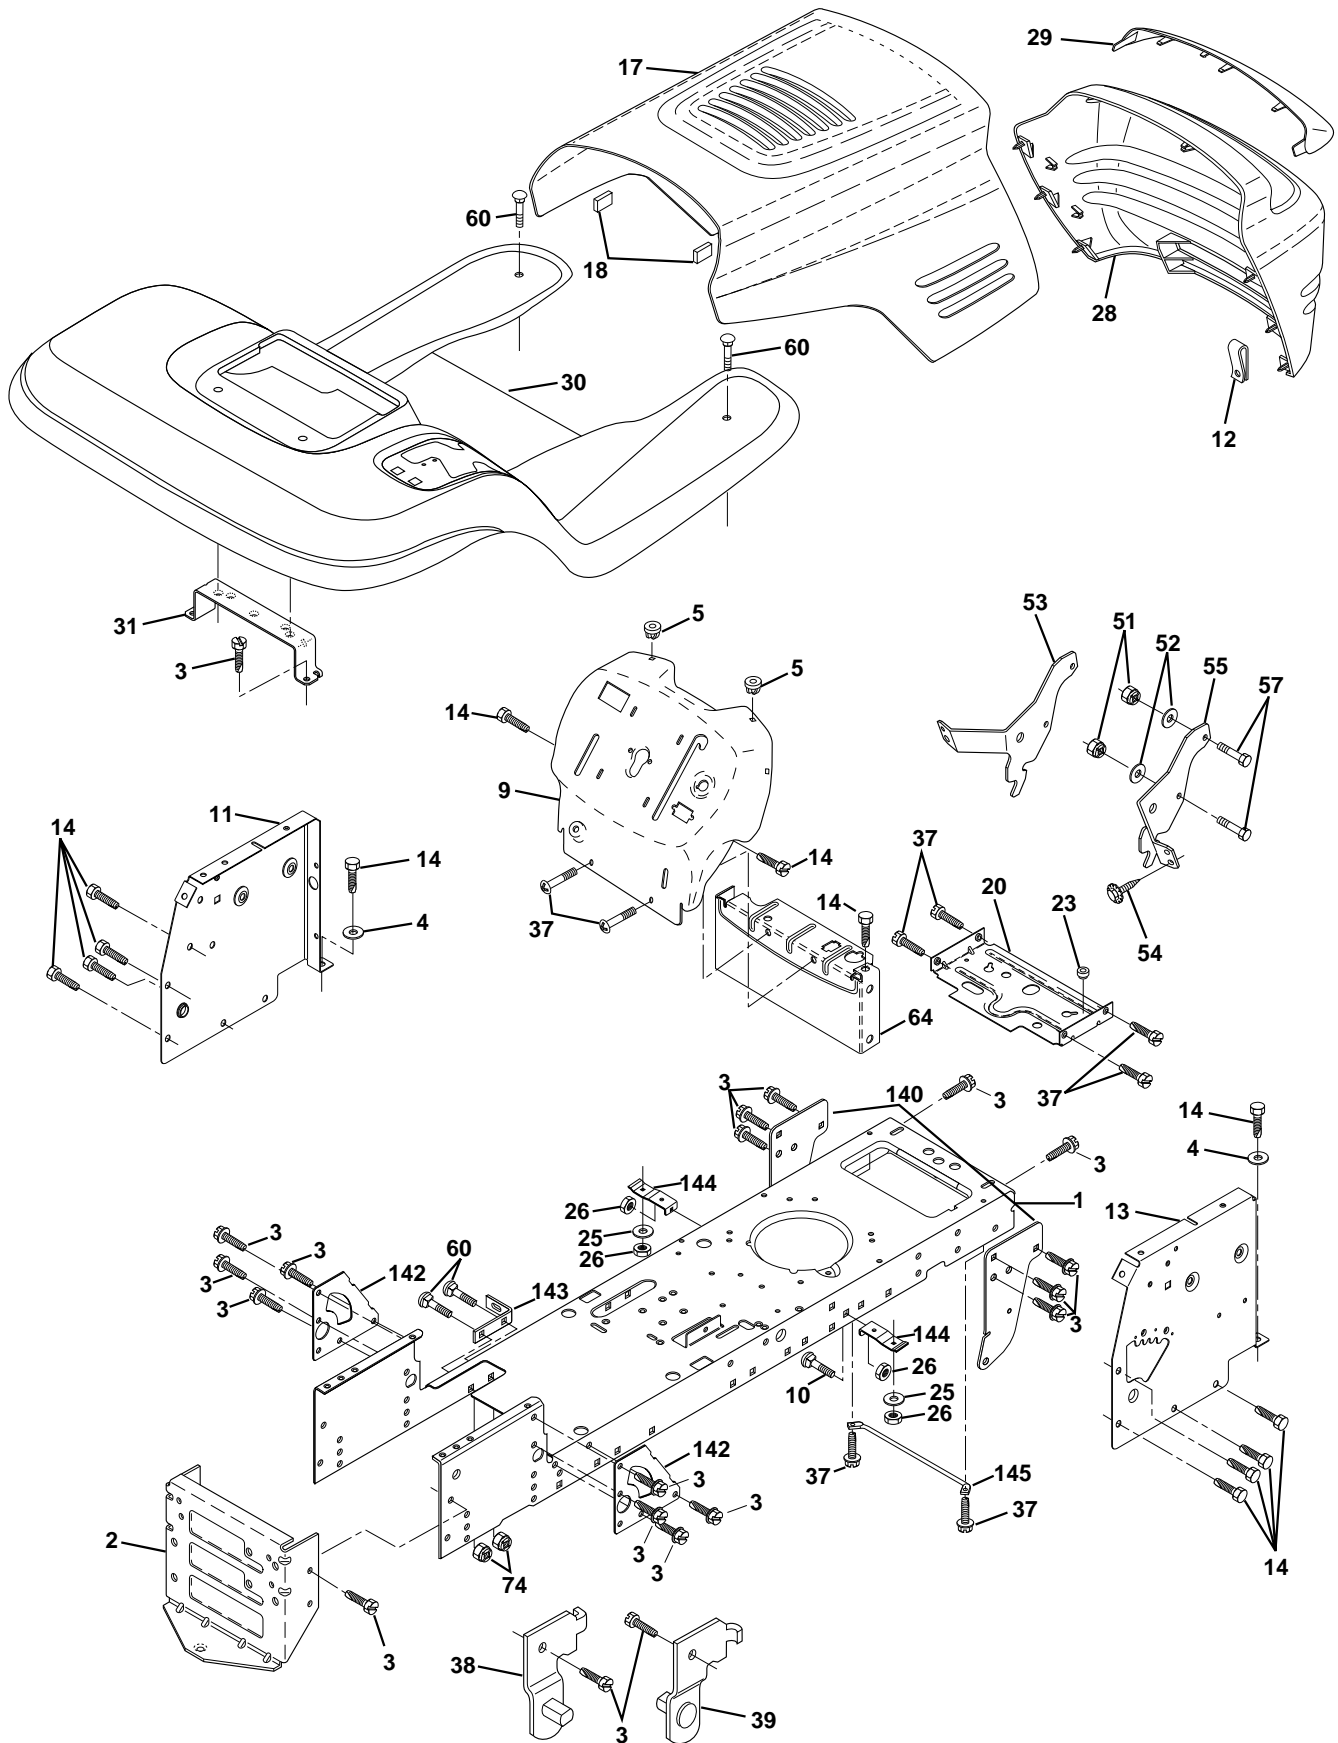

REPAIR PARTS

TRACTOR - MODEL NO. LT13 (J81342C), PRODUCT NO. 954 13 00-01

ELECTRICAL

KEY NO.	PART NO.	DESCRIPTION
1	532144925	Battery 12 Volt 25 AMP
2	874760412	Bolt Hex Hd 1/4-20unc X 3/4
8	532156417	Case Battery Mech Hinge
16	532153664	Switch Interlock Push-In
19	810090400	Washer Lock 1/4
20	873350400	Nut Jam Hex 1/4-20 Unc
21	532147430	Harness Asm Light W/4152j
22	532004152	Bulb Light #1156
24	532124780	Cable Battery 6 Ga 11" red
25	532146147	Cable Battery 6 Ga 44" red w/16 wire
26	532108824	Fuse 30 AMP Auto Green
27	873510400	Nut Keps Hex 1/4-20 Unc
28	532124773	Cable Ground 6 Ga 12" black
29	532121305	Switch Plunger Nc Gray
30	532140301	Switch Ign 4 pos w/lights
31	532124211	Nut Ignition
32	532141226	Cover Sw Ignition
33	532122147	Key Ign Modelled Generic
40	532156442	Harness Ign.
41	871110408	Bolt Blk Fin Hex 1/4 - 20 x 1/2
42	532131563	Cover Terminal Red
43	532145673	Solenoid
44	873640400	Nut Keps Hex 1/4-20 Unc
45	532121433	Ammeter Rectangular 6 Amp
52	532141940	Protection Wire Loop
70	532140413	Harness, Eng. B&S/Tec Dual

NOTE: All component dimensions given in U.S. inches.
1 inch = 25.4 mm.

REPAIR PARTS

TRACTOR - MODEL NO. LT13 (J81342C), PRODUCT NO. 954 13 00-01

CHASSIS AND ENCLOSURES

REPAIR PARTS

TRACTOR - MODEL NO. LT13 (J81342C), PRODUCT NO. 954 13 00-01
CHASSIS AND ENCLOSURES

NOTE: All component dimensions given in U.S. inches
1 inch = 25.4 mm

REPAIR PARTS

TRACTOR - MODEL NO. LT13 (J81342C), PRODUCT NO. 954 13 00-01

SEAT ASSEMBLY

KEY NO.	PART NO.	DESCRIPTION
1	532140117	Seat
2	532140551	Bracket Pivot Seat 8 720
3	874760616	Bolt Fin Hex 3/8-16unc X 1
4	819131610	Washer 13/32 X 1 X 10 Ga
5	532145006	Clip Push-In
6	873800600	Nut Hex w/Ins. 3/8-16 Unc
7	532124181	Spring Seat Cprsn 2 250 Blk Zi
8	817490616	Screw Thdrol 3/8-16 X 1 Ty-tt
9	819131614	Washer 13/32 X 1 X 14 Ga.
10	532155925	Pan Seat
11	532120068	Knob Seat 1/2-13 Unc Blk
12	532121246	Bracket Mounting Switch