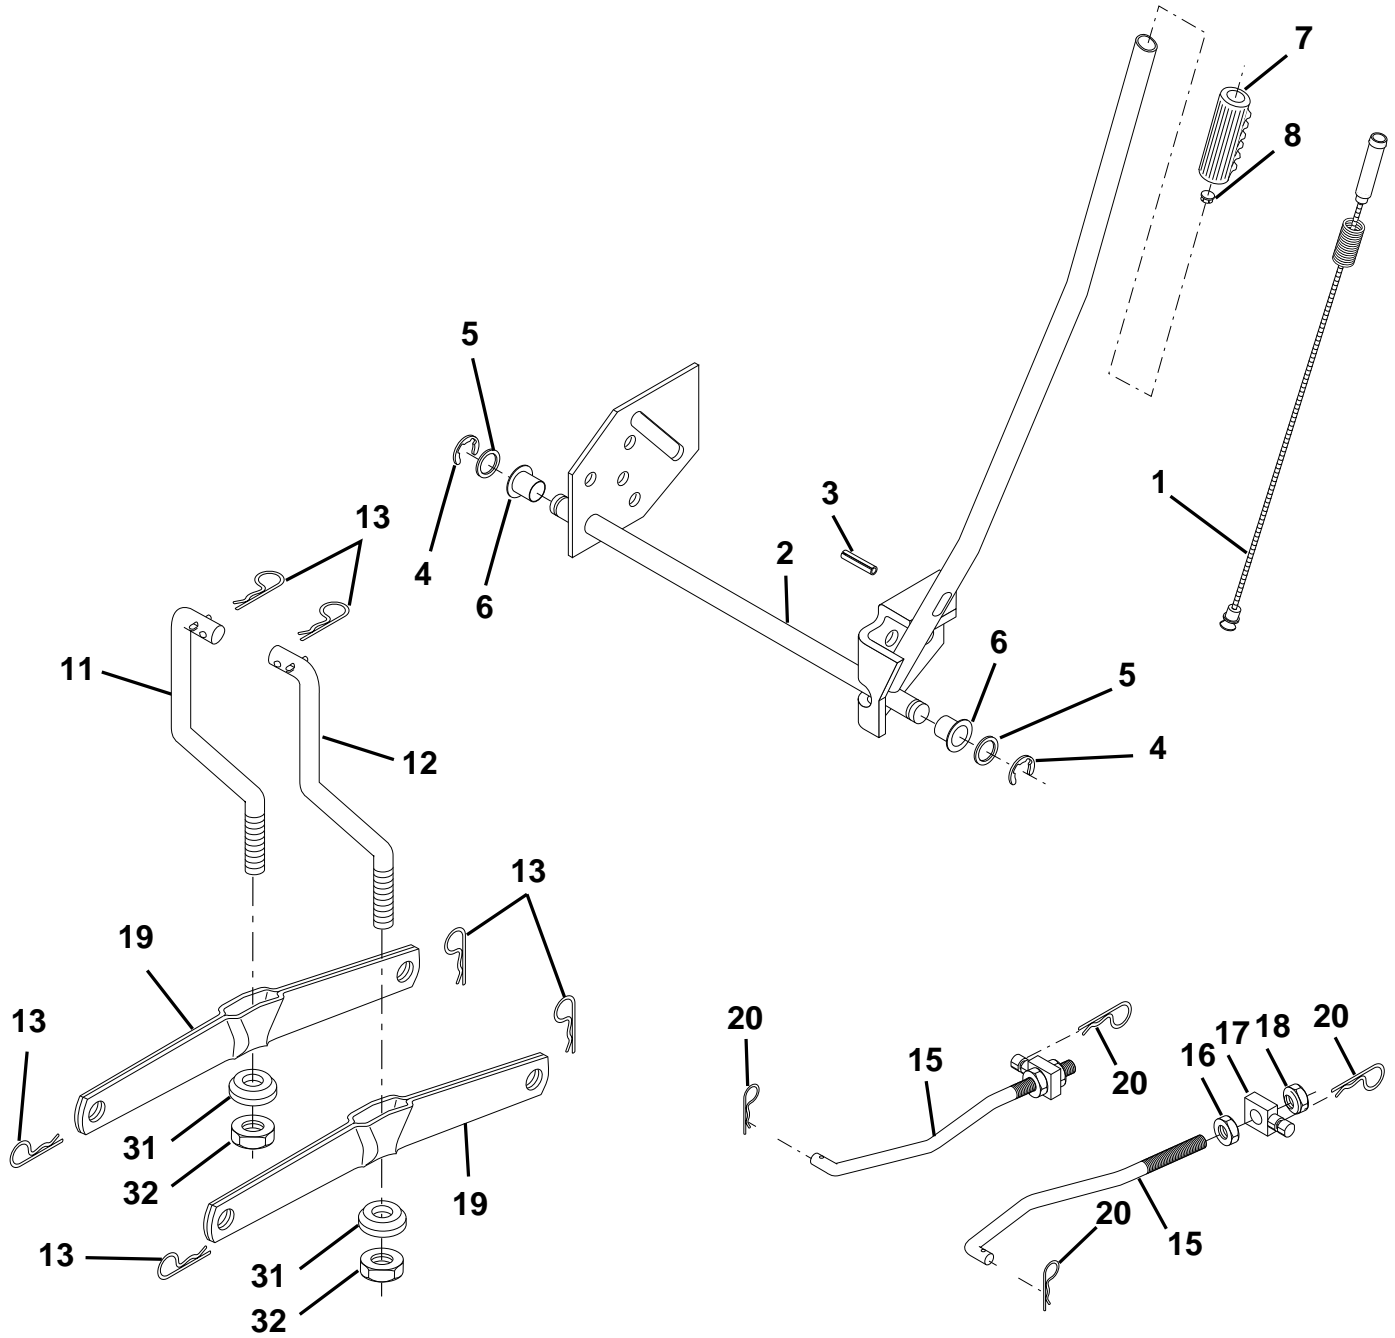

NOTE: All component dimensions given in U.S. inches
1 inch = 25.4 mm

REPAIR PARTS

TRACTOR - MODEL NO. LT13 (J81342C), PRODUCT NO. 954 13 00-01

MOWER LIFT

REPAIR PARTS

TRACTOR - MODEL NO. LT13 (J81342C), PRODUCT NO. 954 13 00-01
MOWER LIFT