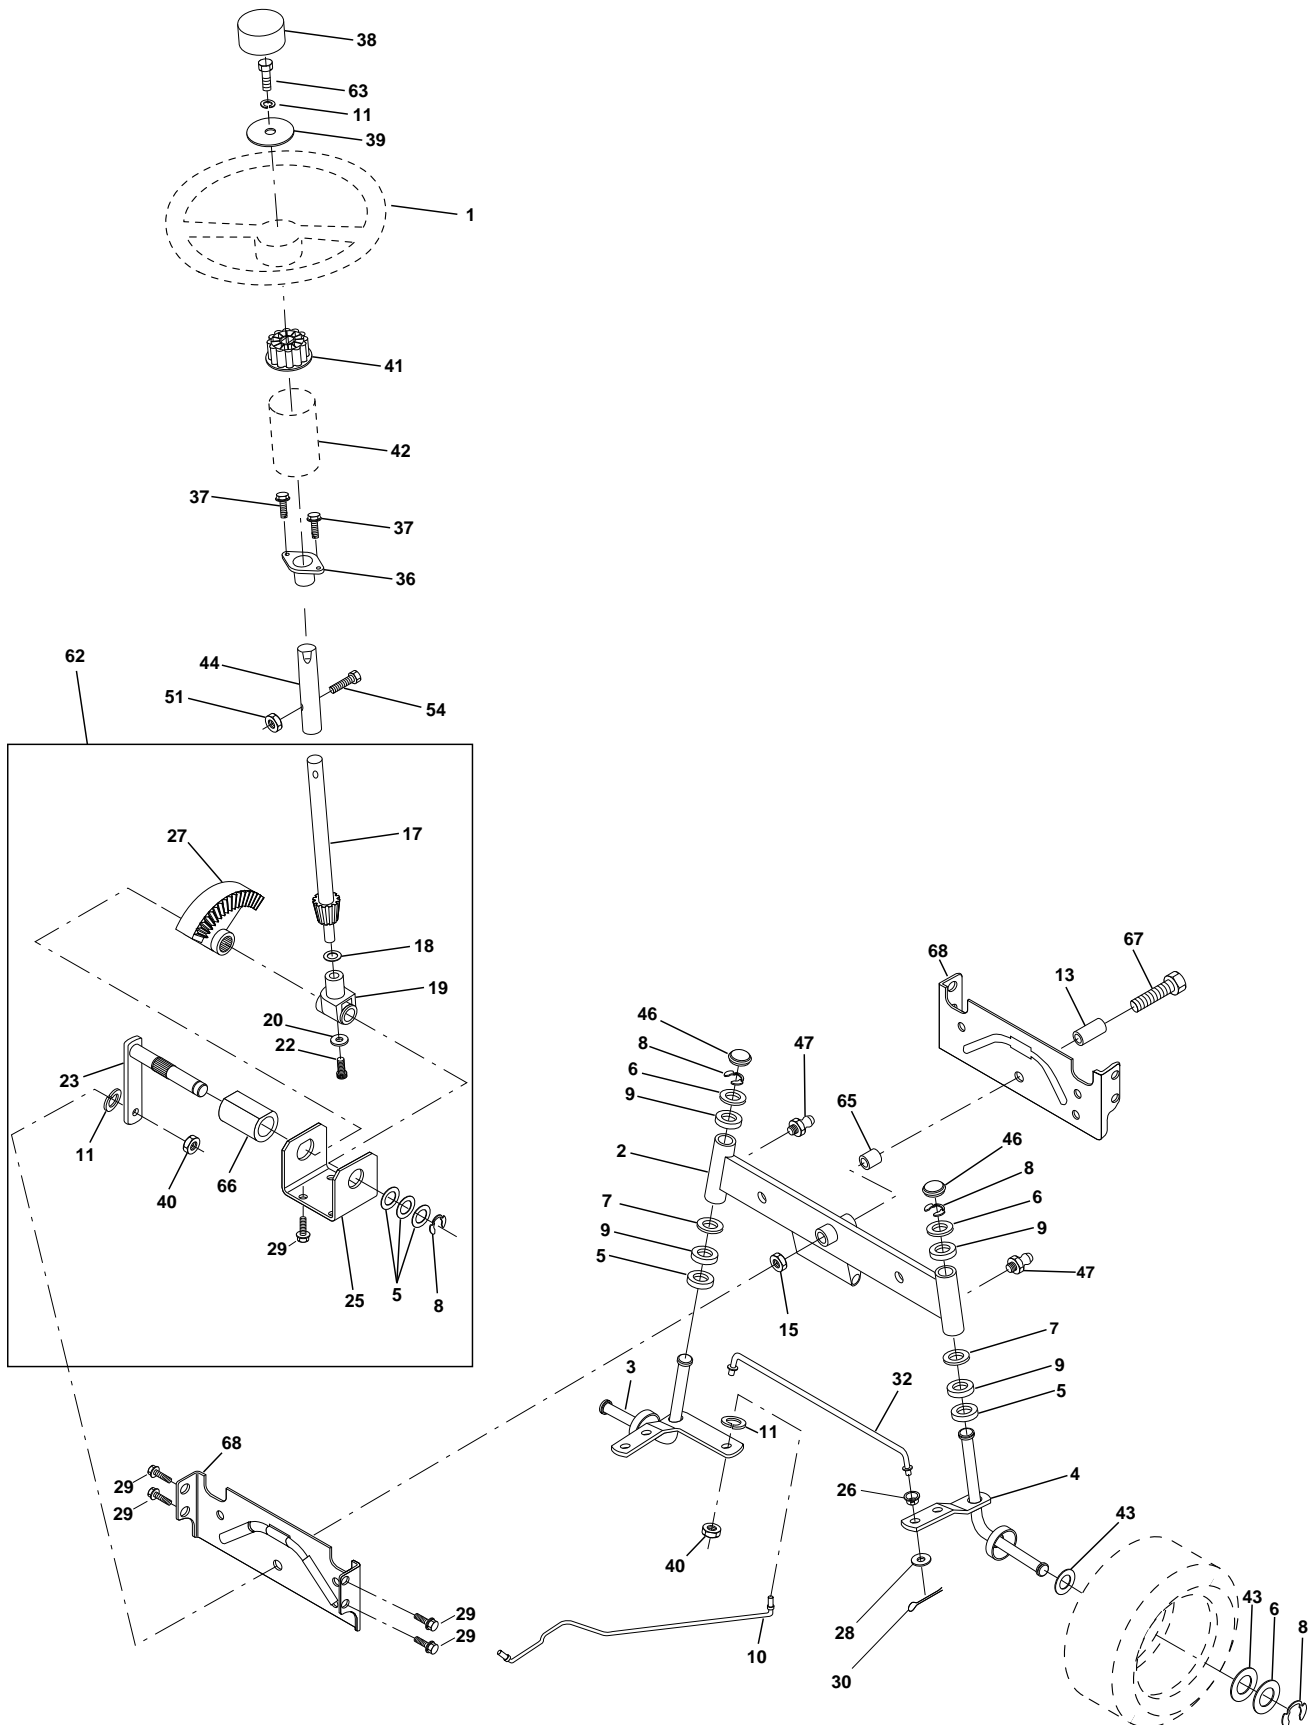

REPAIR PARTS

TRACTOR - MODEL NO. LT13 (J81342C), PRODUCT NO. 954 13 00-01

STEERING ASSEMBLY

REPAIR PARTS

TRACTOR - MODEL NO. LT13 (J81342C), PRODUCT NO. 954 13 00-01

STEERING ASSEMBLY

KEY NO.	PART NO.	DESCRIPTION
1	532140044	Wheel Steering
2	532154427	Axle Asm STMP Dropped STL
3	532156483	Spindle Asm LH
4	532157473	Spindle Asm RH
5	532124931	Bearing Race Thrust Harden
6	532121748	Washer 25/32 X 1-5/8 X 16 Ga
7	819272016	Washer 27/32 X 1-1/4 X 16 Ga
8	812000029	Ring Klip #t5304-75
9	532124937	Bearing Col Strg Blk
10	532156438	Link Drag Extended Stamp
11	810040600	Washer Lock Hvy Hlcl Spr 3/8
13	532154779	Bearing Axle STLT/GT
15	873901000	Nut Lock Flange 5/8-11 Unc
17	532156546	Shaft Asm Strg
18	532057079	Washer Thrust 515x 750x 033
19	532124035	Support Shaft
20	532126684	Washer Shim 1/4 X 5/8 X 062
22	871200410	Screw Hex Socket 1/4-20 x 5/8
23	532127501	Shaft Asm Pittman
25	532154406	Bracket Steering
26	532126847	Bushing Link Drag Blk LR
27	532136874	Gear Sector
28	819131416	Washer 13/32 X 7/8 X 16 Ga
29	817490612	Screw Thdrol 3/8-16x3/4 Ty-tt
30	876020412	Pin Cotter 1/8 X 3/4 Cad
32	532130465	Rod Tie Wire Form 19 75 Mech
36	532155099	Bushing Strg
37	532152927	Screw
38	532140045	Insert Cap Strg Wh Au
39	819133808	Washer 13/32 X 2-3/8 X 8 Ga
40	532124701	Lock nut
41	532100711	Adaptor Wheel Strg
42	532145054	Boot Steering Shaft
43	532121749	Washer 25/32 X 1 1/4 X 16 Ga
44	532153720	Extension Steering Shaft LR/LT
46	532121232	Cap Spindle Fr Top Blk
47	532124836	Fitting Grease
51	873800500	Nut Lock Hex w/Ins 5/16-18
54	874780520	Bolt Fin Hex 5/16-18 Unc x 1-1/4
62	532156594	Kit, Steering Assembly Svc
63	874780616	Bolt Fin Hex 3/8-16unc x 1 Gr. 5
65	532154780	Spacer Axle
66	532154404	Bearing Arm Pittman
67	874781044	Bolt, Fin Hex 5/8-11 UNC x 2-3/4
68	532154429	Axle, Brace

NOTE: All component dimensions given in U.S. inches.
1 inch = 25.4 mm.