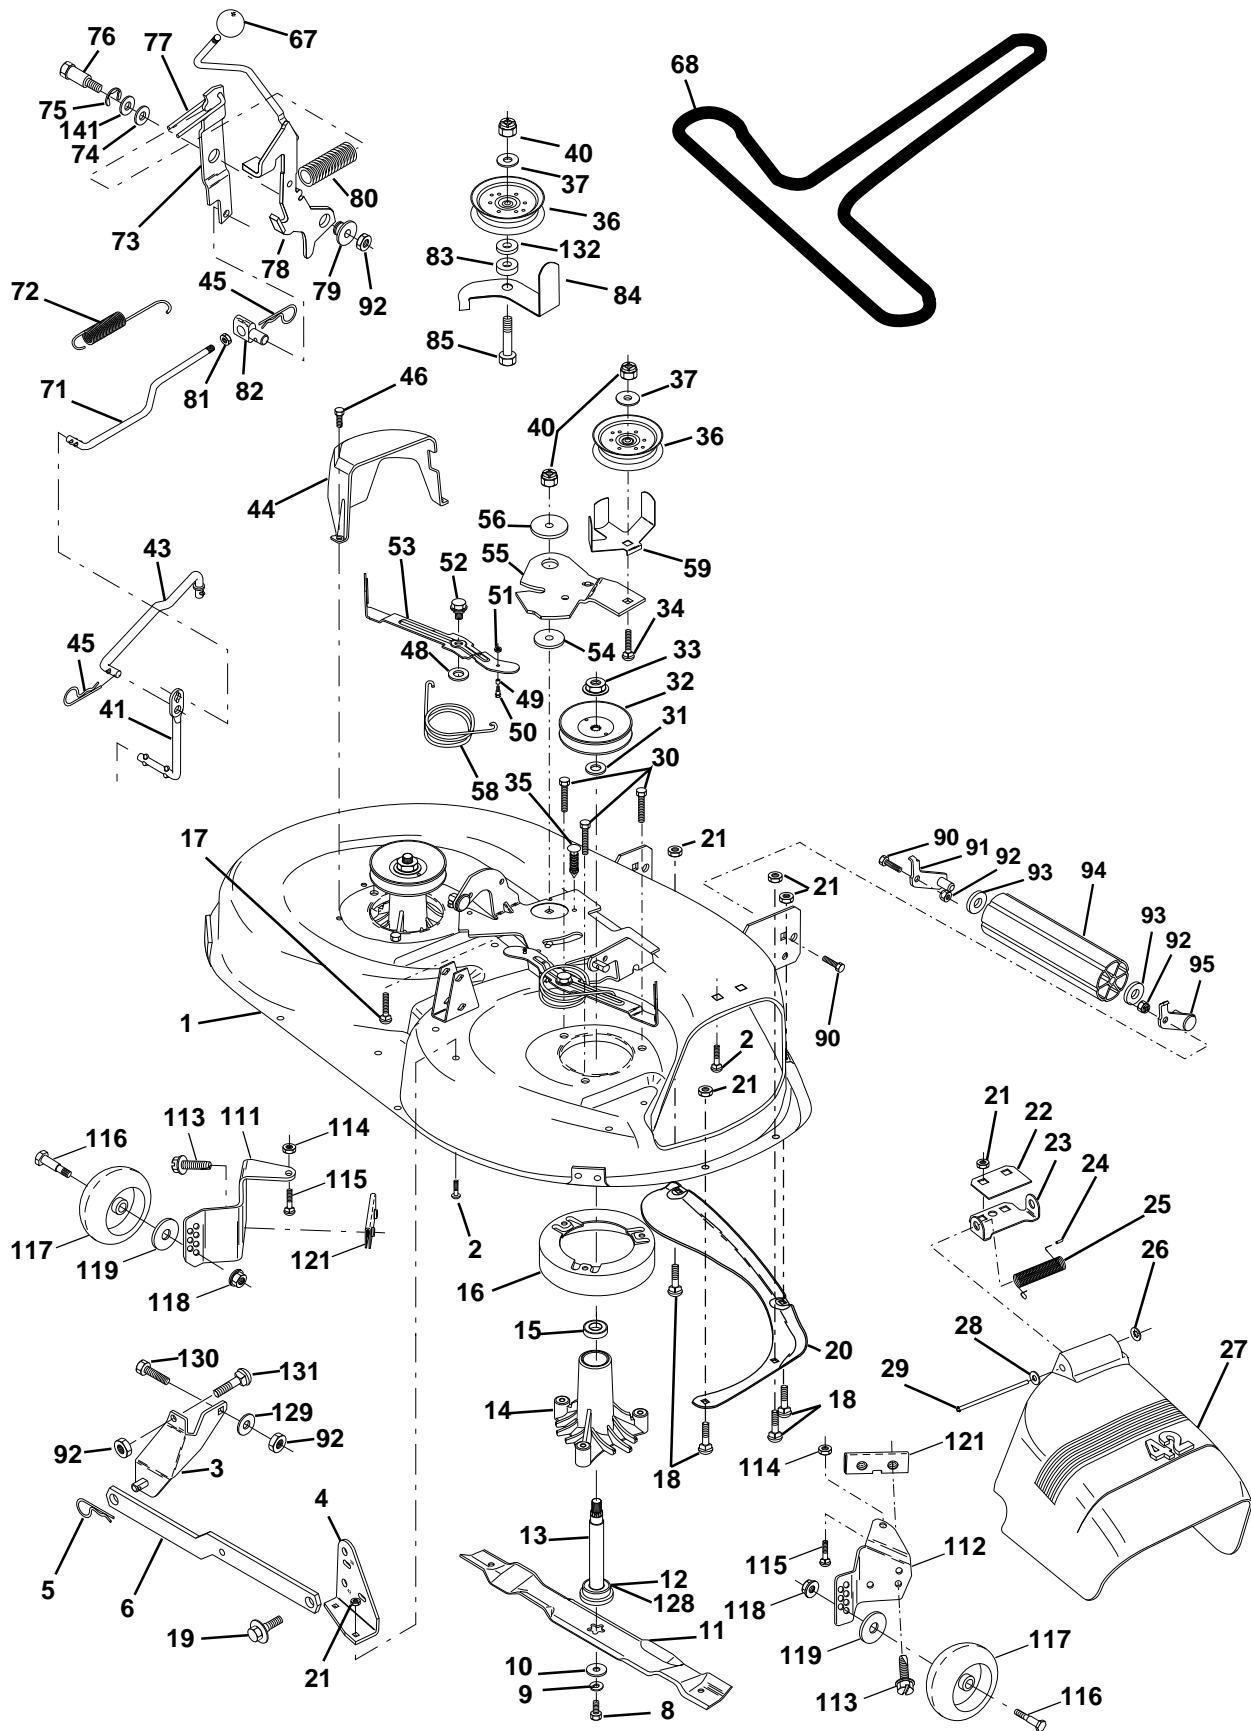

NOTE: All component dimensions given in U.S. inches.
1 inch = 25.4 mm

REPAIR PARTS

TRACTOR - MODEL NO. LT13 (J81342C), PRODUCT NO. 954 13 00-01

DECALS

KEY NO.	PART NO.	DESCRIPTION	KEY NO.	PART NO.	DESCRIPTION
1	532126187*	Decal 100 DBA	16	532140837*	Decal Saddle Brake Parking
2	532152262*	Decal Grille Jonsered Sweden	20	532145005*	Decal Bat Dan/Psn
3	532157003	Decal Hood RH	--	532154515	Pad Footrest LH STLT
4	532157004	Decal Hood LH	--	532154516	Pad Footrest RH STLT
5	532273212*	Decal HP Engine	--	532138311	Decal Handle Lift Height Adjust
6	532145437*	Decal Europe Stand CE	--	532165920	Manual Operator's (Euro.)
7	532152252*	Decal, Ins. Strg Whl. Jons.	--	532165921	Manual Operator's (Scan.)
8	532145494*	Decal Mower Cutfinger	Available accessories not included with tractor:		
9	532141761*	Decal Fender Jonsered	--	LSB42	42" Snow Blade
10	532145498*	Decal Read Owner's Manual Syms.	--	CE42	Grass Catcher
11	532162927*	Decal Hood Insert B&S White	--	LC05	Wheel Weights
12	532159736*	Decal Chassis Hot Muffler	--	LSB48	Snow Blade
13	532159737*	Decal Brake/Clutch Symbol LT	--	LCO6	Tire Chain
14	532160396*	Decal V-Belt Schematic	--	Mk420	Mulch Kit w/Blades
15	532162598*	Decal Drawbar Load Limit			

WHEELS & TIRES

KEY NO.	PART NO.	DESCRIPTION
1	532059192	Cap Valve Tire
2	532065139	Stem Valve
3	532106222	Tire F Ts 15 X 6 0 - 6 Service
4	532059904	Tube Front (Service Item Only)
5	532138336	Rim Asm 6"front Silver Service
6	532124957	Fitting Grease (Front Wheel Only)
7	532124959	Bearing Flange (Front Wheel Only)
8	532138337	Rim Asm 8"rear Silver Service
9	532106268	Tire R Ts 18x9 5-8 C Service
10	532124926	Tube Rear (Service Item Only)
11	532104757	Cap Axle Blk 1 50 X 1 00

NOTE: All component dimensions given in U.S. inches
1 inch = 25.4 mm

REPAIR PARTS

TRACTOR - MODEL NO. LT13 (J81342C), PRODUCT NO. 954 13 00-01

MOWER DECK

REPAIR PARTS

TRACTOR - MODEL NO. LT13 (J81342C), PRODUCT NO. 954 13 00-01