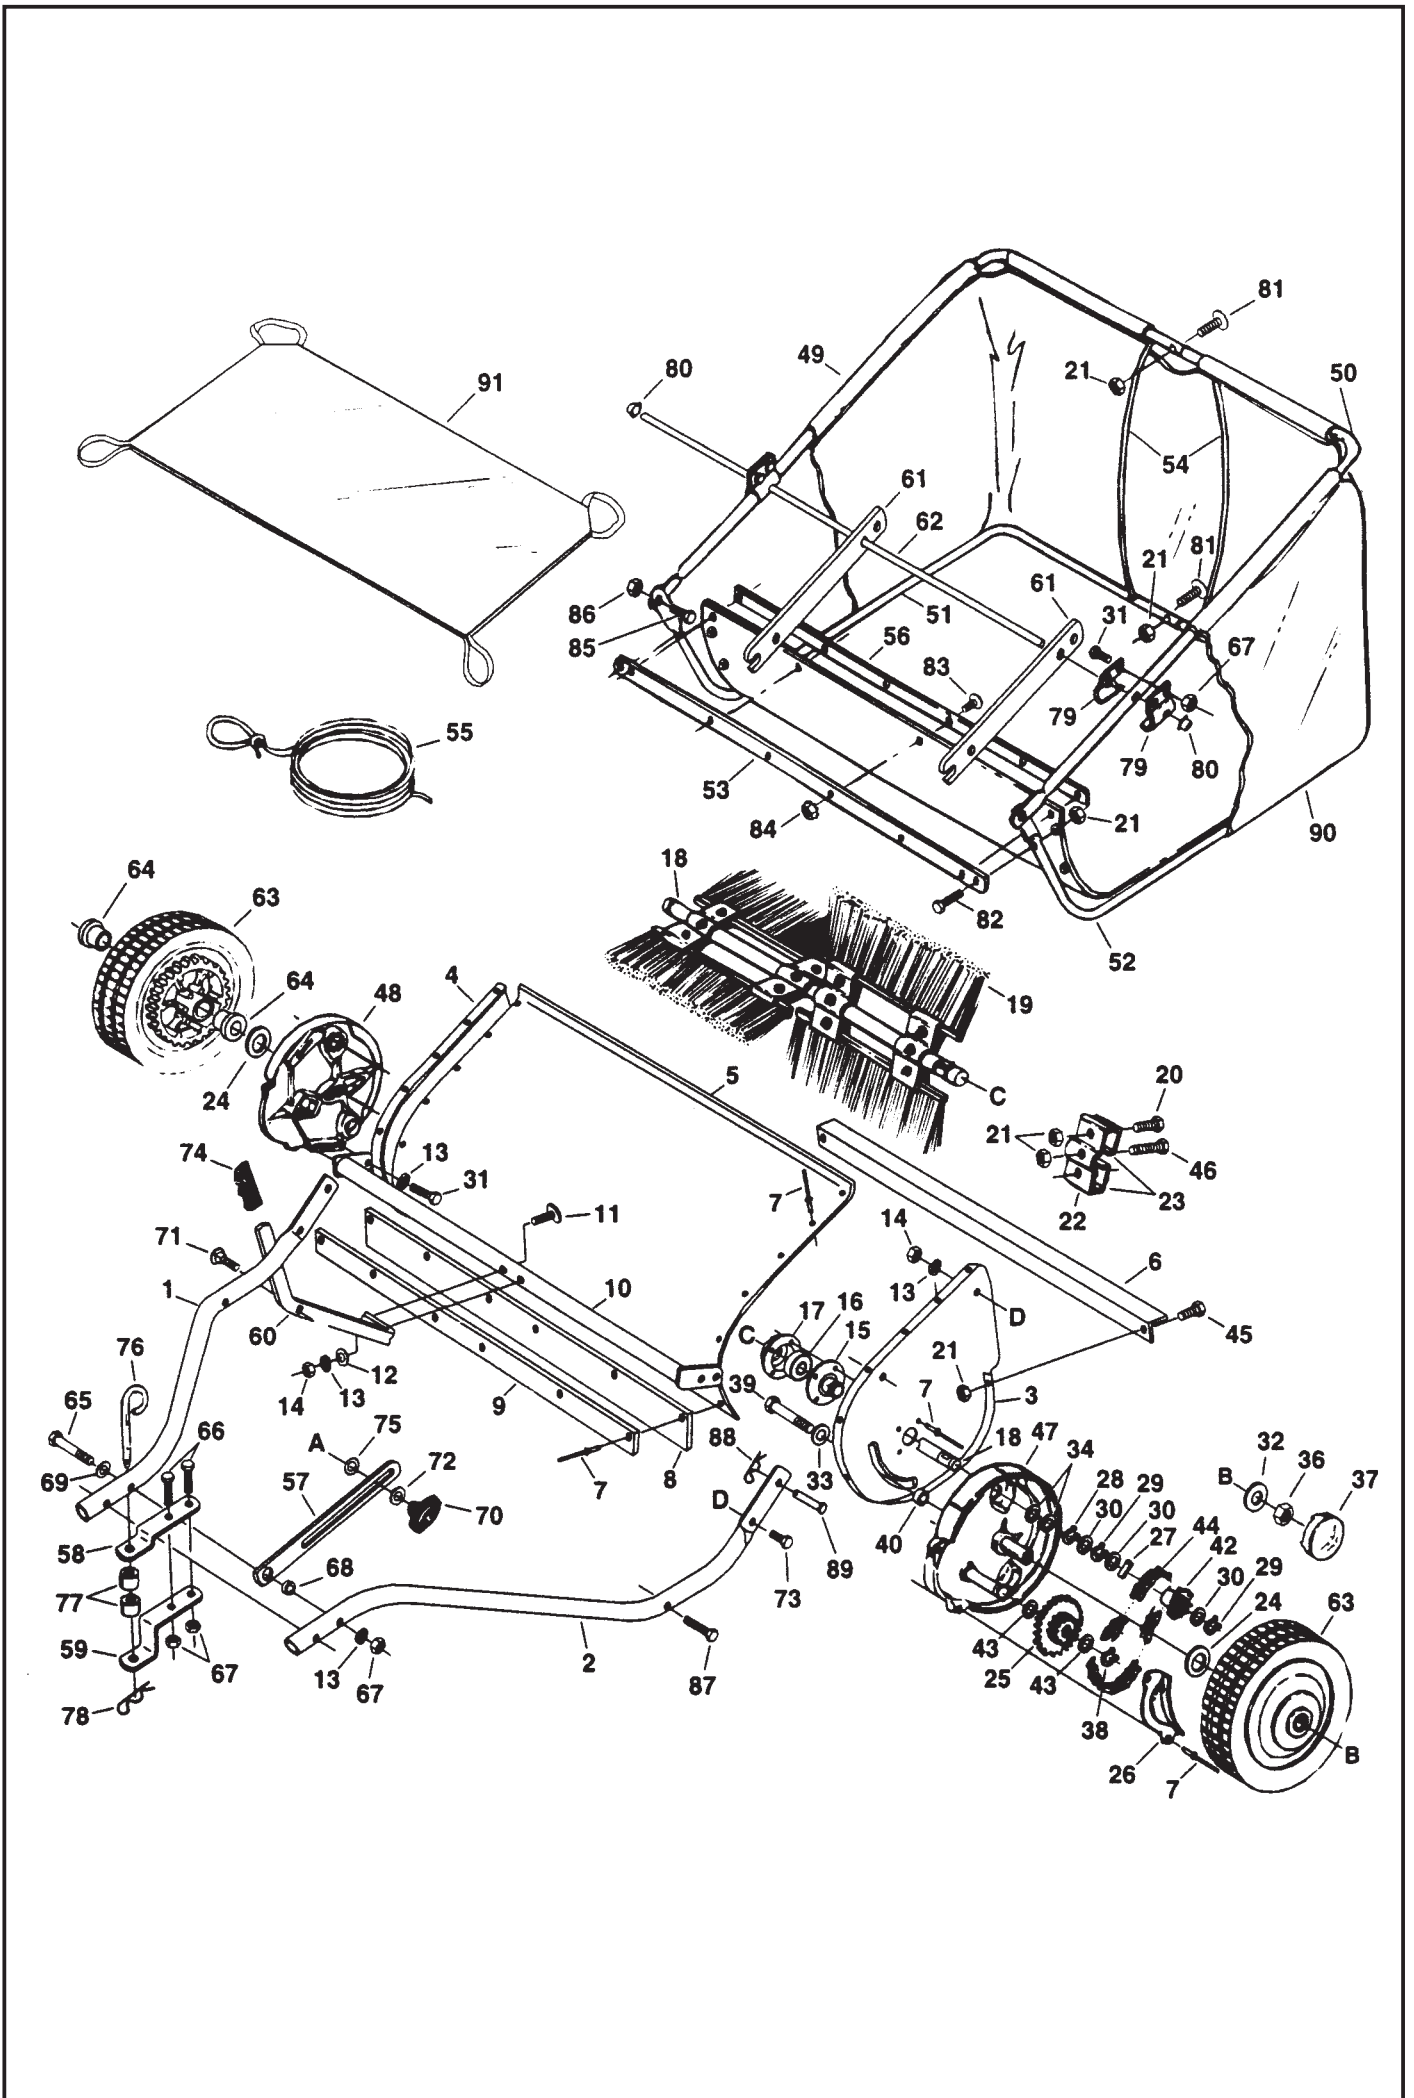

REPAIR PARTS FOR LAWSWEEPER 32", 38"

1	5310074-09	Hitch Tube RH, 32"	48	5310027-43	Wheel Drive Housing Assy RH
1	5310074-10	Hitch Tube RH, 38	49	5310076-03	Upper Hopper Frame Tube RH, 32"
2	5310074-11	Hitch Tube, 32"	49	5066238-01	Upper Hopper Frame Tube RH, 38"
2	5310074-12	Hitch Tube, 38"	50	5310076-02	Upper Hopper Frame Tube LH, 32"
3	5310028-08	End Plate LH	50	5066239-01	Upper Hopper Frame Tube LH, 38"
4	5310028-09	End Plate RH	51	5310076-04	Lower Hopper Frame Tube RH, 32"
5	5310074-13	Wrapper, 32"	51	5066242-01	Lower Hopper Frame Tube RH, 38"
5	5310074-14	Wrapper, 38"	52	5310076-05	Lower Hopper Frame Tube LH, 32"
6	5310074-15	Rear Support Brace	52	5066243-01	Lower Hopper Frame Tube LH, 38"
7	7227870-03	Rivet	53	5310076-14	Bag Frame Strap, 32"
8	5310076-17	Skirt, 32"	53	5066215-01	Bag Frame Strap, 38"
8	5066222-01	Skirt, 38"	54	5066244-01	Hopper Support Rod
9	5310076-09	Skirt Retainer, 32"	55	5310027-34	Hopper Rope
9	5310076-09	Skirt Retainer, 38"	56	5310076-09	Bag Retainer, 32"
10	5310074-18	Height Adjustment Assy , 32"	56	5066209-01	Bag Retainer, 38"
10	5310074-19	Height Adjustment Assy , 38"	57	5310028-28	Height Adjustment Strap
11	5310028-15	Curved Hd. Bolt	58	5310027-72	Hitch Bracket
12	5310028-16	Washer Bowed	59	5066212-01	Hitch Bracket
13	7351164-05	Lock Washer	60	5310028-31	Height Adjustment Handle
14	8732205-00	Nut, Hex	61	5310074-23	Bag Arm
15	5066202-01	Brush Bushing Assy	62	5310074-24	Hopper Bag Pivot Rod, 32"
16	5310028-17	Boll Bearing	62	5310074-25	Hopper Bag Pivot Rod, 38"
17	5066204-01	Bearing Retainer	63	5310027-46	Wheel & Tire Assy
18	5310076-15	Brush Shaft 32"	64	5066254-01	Wheel Bearing
18	5066205-01	Brush Shaft 38"	65	5310028-34	Bolt, Hex
19	5310074-20	Brush 32"	66	5310028-35	Bolt, Hex
19	5310074-21	Brush 38"	67	5310076-16	Nut, Hex
20	7292370-51	Bolt Hex	68	5310028-36	Spacer Bushing
21	5310076-29	Nut	69	7341152-01	Washer
22	5066206-01	Brush Retainer (Double)	70	5066260-01	Knob, Wing
23	5066207-01	Brush Retainer (Single)	71	8721405-06	Carriage Bolt
24	5310027-41	Washer	72	7341164-01	Washer
25	5066217-01	Sprocket Gear	73	5310074-26	Hex Bolt
26	5066218-01	Dust Cover	74	5066264-01	Rubber Grip
27	5066219-01	Pawl	75	5310028-39	Tooth Lock Washer
28	5066323-01	Retaining Ring	76	5066256-01	Hitch Pin
29	5066224-01	Retaining Ring	77	5066265-01	Hitch Adjustment Tube
30	5066225-01	Shim Washer	78	7216802-51	Hairpin Cotter
31	8747805-12	Bult Hex	79	5066267-01	Hopper Mount Clamp
32	7341173-41	Flat Washer	80	5310028-40	Palnut
33	7341172-01	Washer	81	7252372-51	Bolt
34	5066247-01	Flat Washer	82	7252374-71	Hex Bolt M6
35			83	7252329-51	Bolt
36	5066229-01	Hex Lock Nut	84	7322114-01	Hex Lock Nut
37	5066230-01	Hub Cap	85	5066253-01	Hex Bolt
38	5066231-01	Ring, Retaining	86	8736806-00	Hex Lock Nut
39	5066233-01	Bolt Hex	87	5310028-38	Hex Bolt
40	5066266-01	Washing Spacer	88	5310046-37	Hairpin Cotter
41	5310027-99	Sprocket Ratchet .RH (Not shown)	89	5310046-38	Clevis Pin
42	5066235-01	Sprocket-Ratchet L.H	90	5310076-06	Hopper Bag, 32"
43	5066236-01	Washer	90	5066240-01	Hopper Bag, 38"
44	5310027-45	Roller Chain	91	5310076-07	Wind Screen, 32"
45	5310028-21	Bolt, Hex	91	5066241-01	Wind Screen, 38"
46	5310076-26	Bolt, Hex		5310074-50	Owners Manual
47	5310027-44	Wheel Drive Housing Assy LH