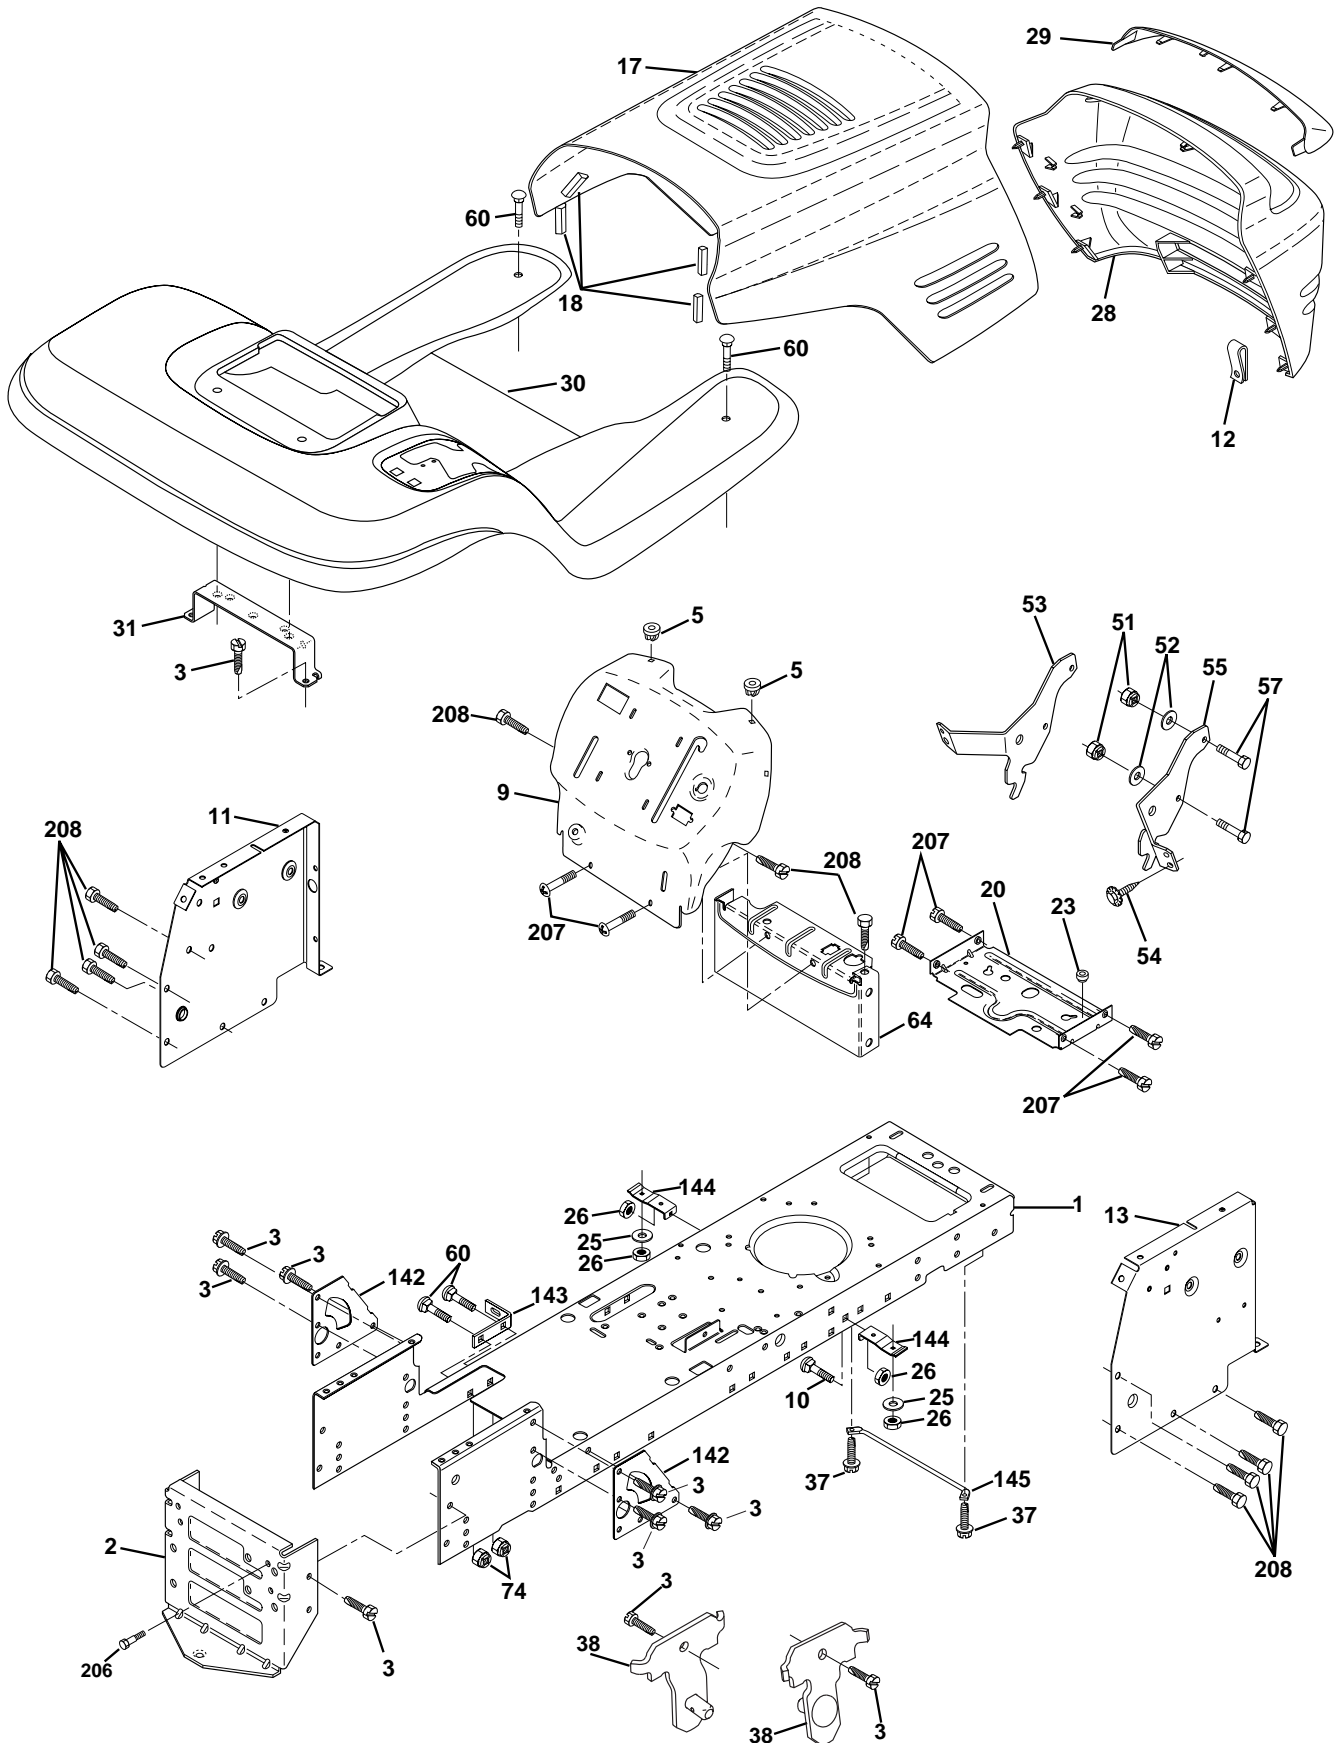

REPAIR PARTS

TRACTOR - MODEL NO. LT13 (J81342E), PRODUCT NO. 954 13 00-35

CHASSIS AND ENCLOSURES

REPAIR PARTS

TRACTOR - MODEL NO. LT13 (J81342E), PRODUCT NO. 954 13 00-35 CHASSIS AND ENCLOSURES

KEY NO.	PART NO.	DESCRIPTION
1	532169830	Chassis Weldment
2	532169061	Drawbar
3	817060612	Screw 3/8-16 x .75 SMGML
5	532155272	Bumper Hood/Dash
9	532172151	Dash P/L
10	872140608	Bolt Carriage 3/8-16 x 1
11	532155927	Panel Dash Lh
12	532145660	Clip Tinnerman Grille P/L
13	532169118	Panel Dash Rh
14	817490608	Screw Thdrol 3/8-16x1/2 Ty-tt
17	532150760	Hood LT/PL with Louvers
18	532126938	Bumper Hood
20	532156437	Plate Mtg Battery Fuel Tank Fr
23	532124028	Bushing
25	819131312	Washer 13/32 X 13/16 X 12 Ga
26	873800600	Nut Lock Hex W/Ins 3/8-16 Unc
28	532172170	Grill/Lens Asm.
29	532166603	Lens LT/PL Grille Shark Plain
30	532172157	Fender Footrest
31	532139976	Bracket Support Fender
37	817490508	Screw Thdrol 6/16-18 x 1/2 TYT
38	532169834	Bracket, Asm. Pivot
51	873800400	Nut Lock Hex W/Ins 1/4-20
52	819091416	Washer 9/32 x 7/8 x 16 Ga.
53	532145201	Bracket Pnt. Pickoff LH
54	532161464	Screw Hex Wshd 8-18 x 7/8
55	532145202	Bracket Grille Pickoff RH
57	874780412	Bolt Hex 1/4-20 x 3/4
60	872140606	Bolt Rdhd Sqnk 3/8-16unc x 3/4
64	532154798	Dash Lower STLT
74	873680600	Nut Crownlock 3/8-16 UNC
142	532165867	Plate Reinforcement STLT
143	532154966	Bracket Swaybar Chassis
144	532154207	Bracket Pnt Footrest STLT
145	532156524	Rod Pivot Chassis/Hood
207	817670508	Screw Thdrol 5/16-18 x 1/2
208	817670608	Screw Thdrol 3/8-16 x 1/2
--	532005479	Plug Button

NOTE: All component dimensions given in U.S. inches
1 inch = 25.4 mm