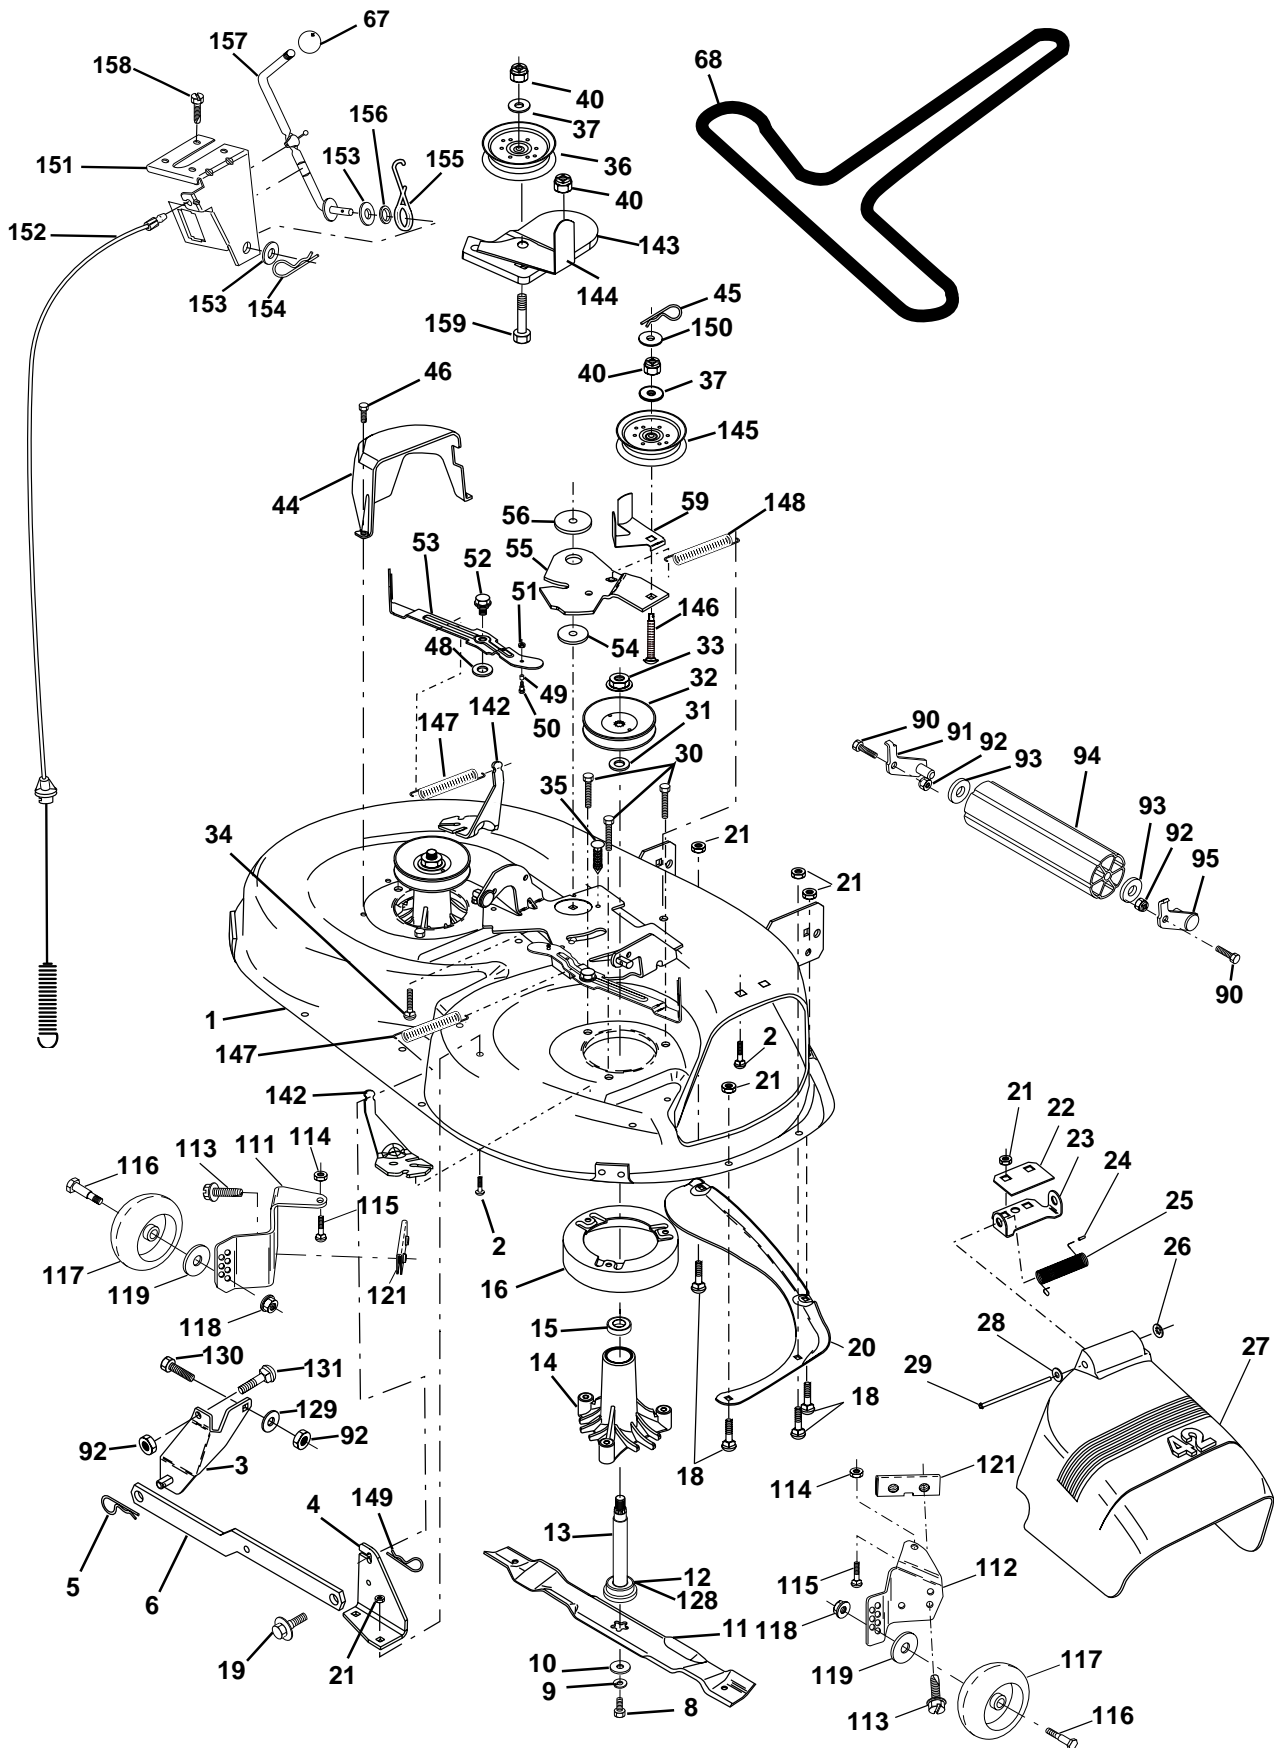

REPAIR PARTS

TRACTOR - MODEL NO. LT13 (J81342E), PRODUCT NO. 954 13 00-35

MOWER DECK

REPAIR PARTS

TRACTOR - MODEL NO. LT13 (J81342E), PRODUCT NO. 954 13 00-35

MOWER DECK