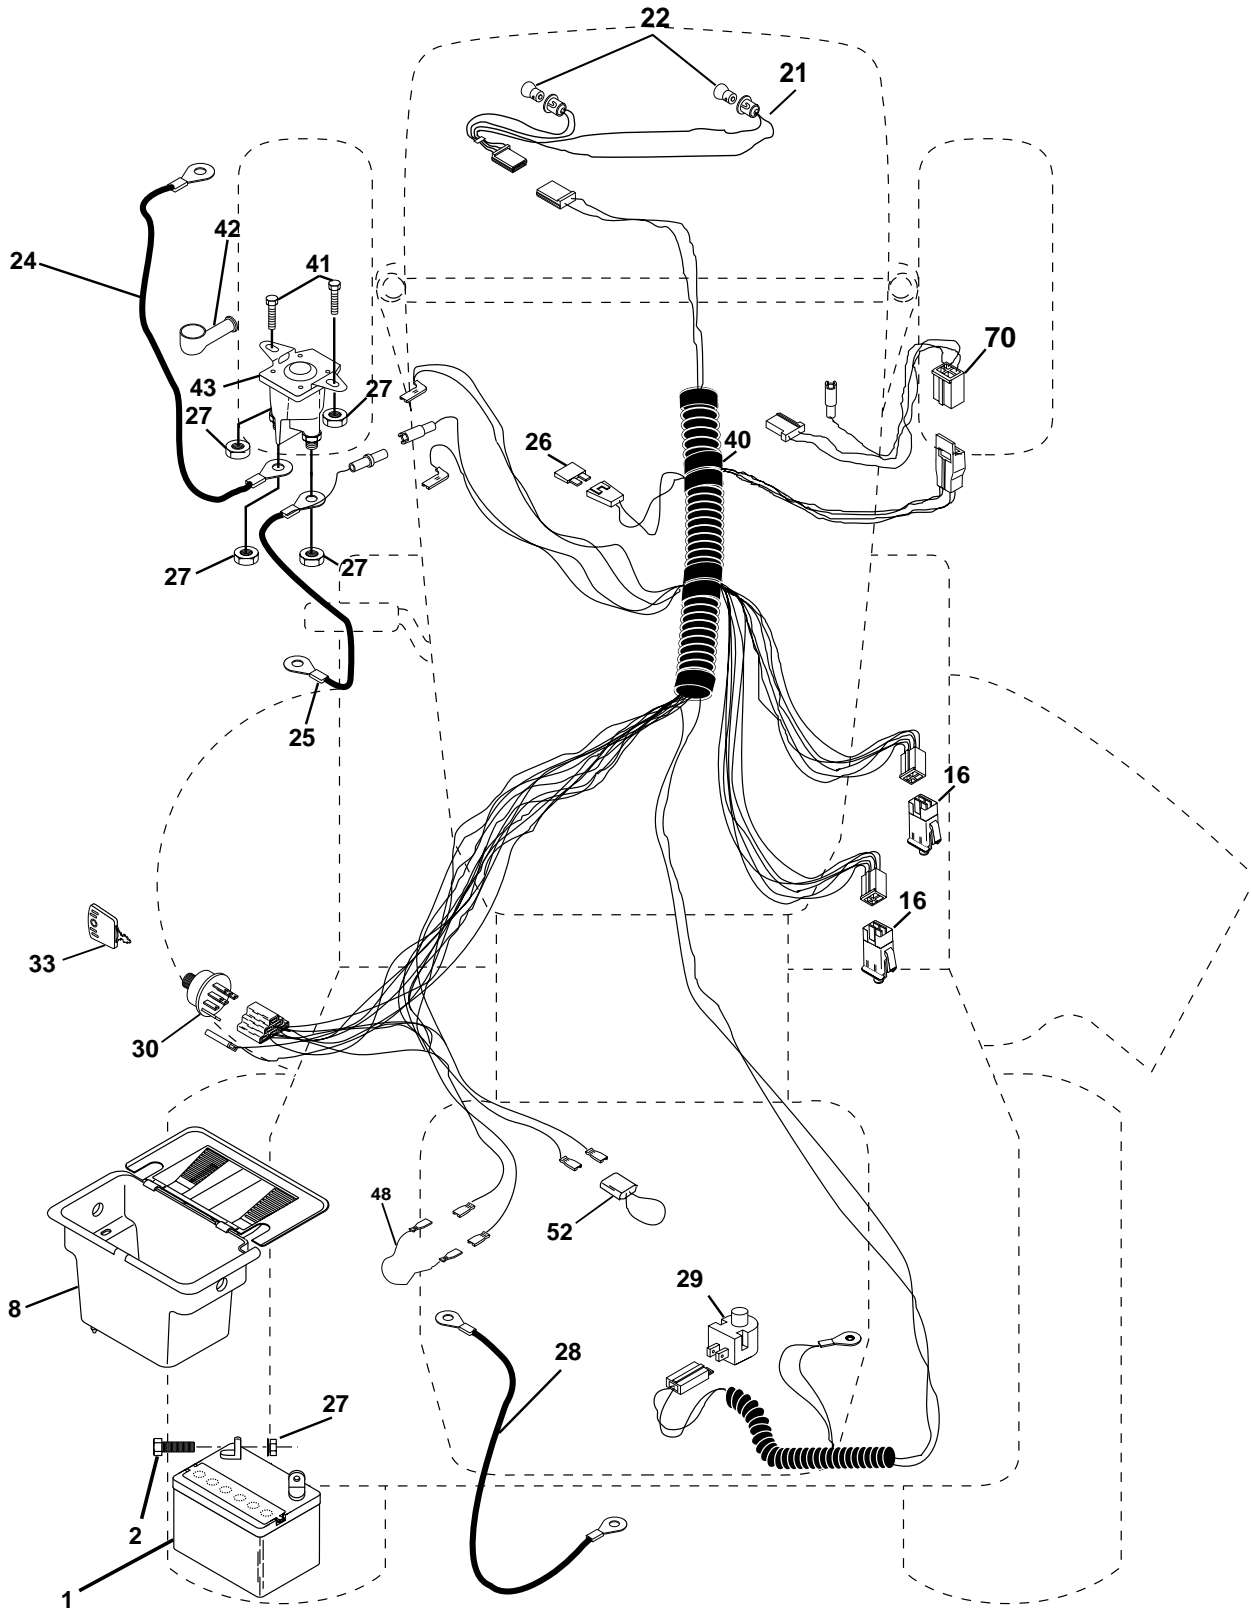

REPAIR PARTS

TRACTOR - MODEL NO. LT13 (J81342E), PRODUCT NO. 954 13 00-35

ELECTRICAL

REPAIR PARTS

TRACTOR - MODEL NO. LT13 (J81342E), PRODUCT NO. 954 13 00-35

ELECTRICAL

KEY NO.	PART NO.	DESCRIPTION
1	532144925	Battery 12 Volt 25 AMP
2	874760412	Bolt Hex Hd 1/4-20unc X 3/4
8	532156417	Case Battery Mech Hinge
16	532153664	Switch Interlock Push-In
20	873350400	Nut Jam Hex 1/4-20 Unc
21	532166182	Harness Asm Light W/4152j
22	532004152	Bulb Light #1 156
24	532004799	Cable Battery 6 Ga 11" red
25	532146147	Cable Battery 6 Ga 44" red w/16 wire
26	532166180	Fuse 15 AMP
27	73510400	Nut Keps Hex 1/4-20 Unc
28	532004207	Cable Ground 6 Ga 12" black
29	532121305	Switch Plunger Nc Gray
30	532163968	Switch Ign
33	532140401	Key Ign
40	532170217	Harness Ign.
41	871110408	Bolt Blk Fin Hex 1/4 - 20 x 1/2
42	532131563	Cover Terminal Red
43	532145673	Solenoid
48	532140844	Adapter Ammeter
52	532141940	Protection Wire Loop
70	532170242	Harness, Eng.

NOTE: All component dimensions given in U.S. inches.
1 inch = 25.4 mm.