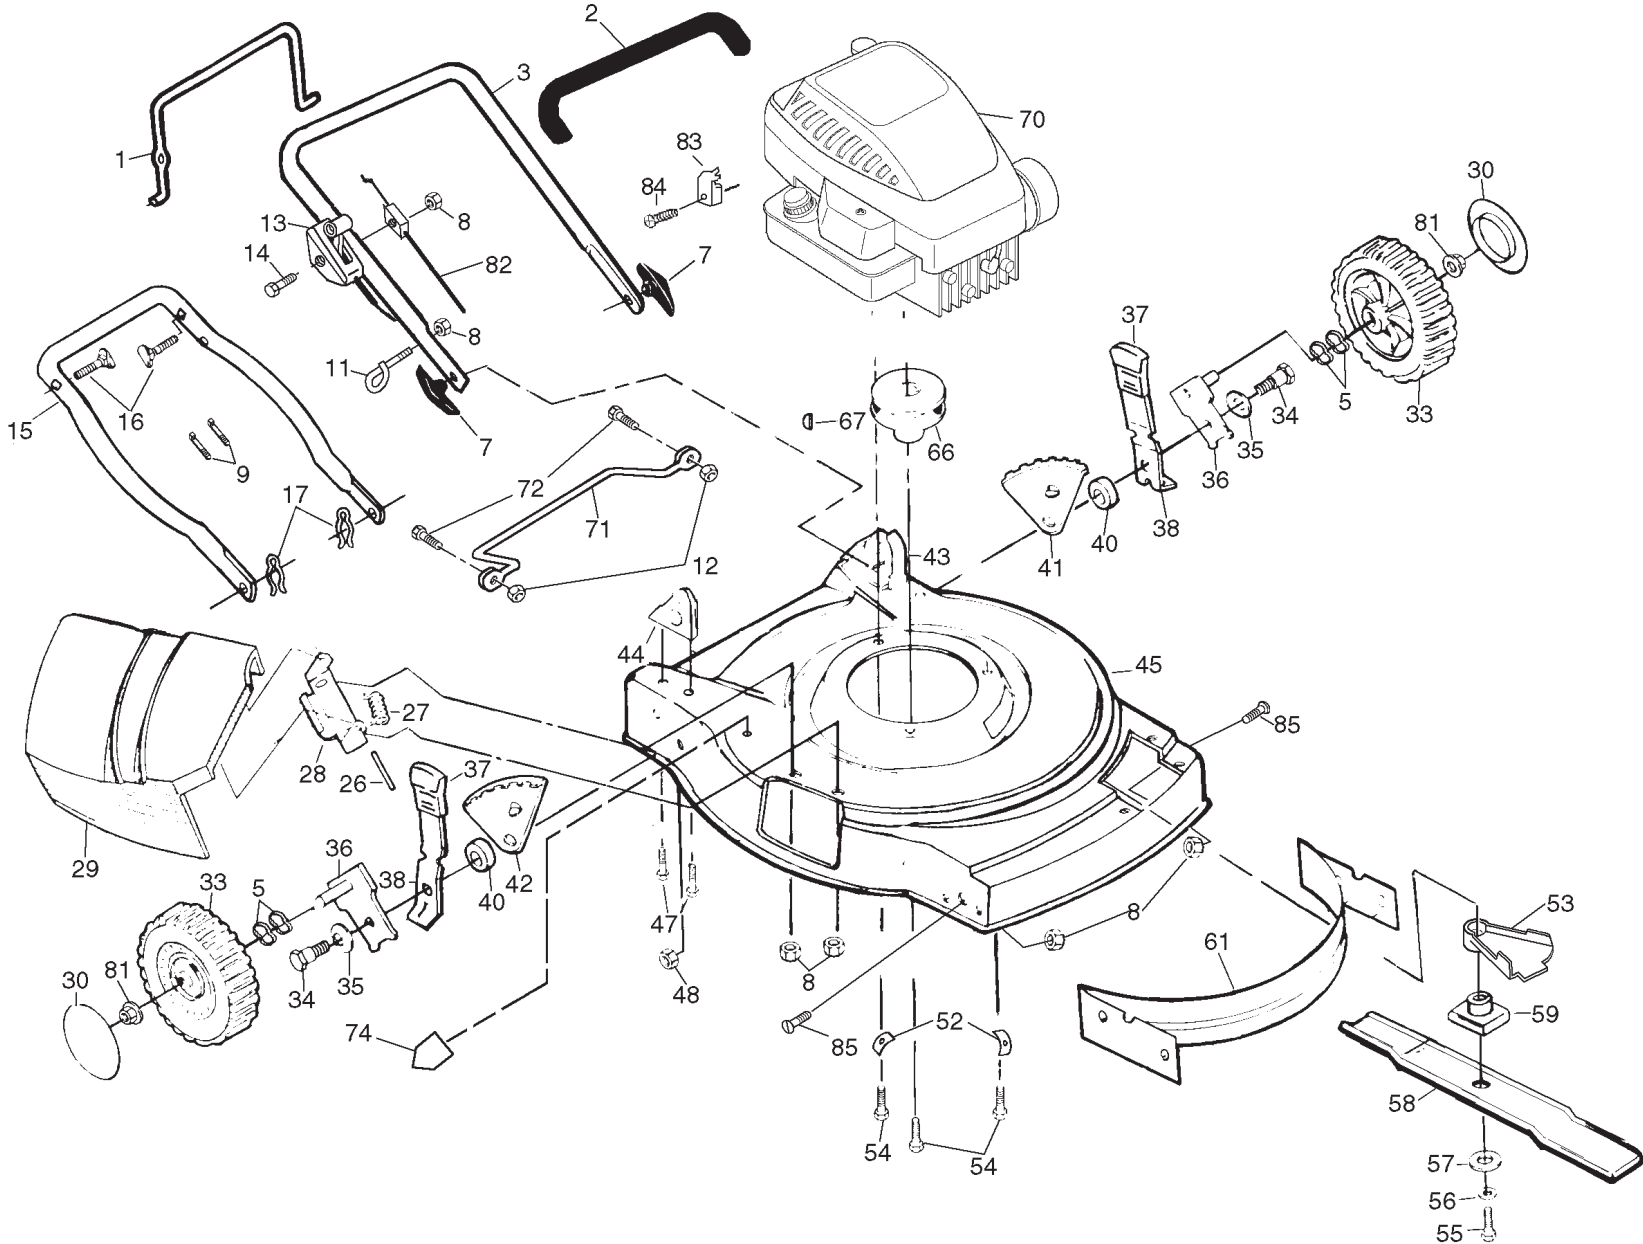

REPAIR PARTS

ROTARY LAWN MOWER - - MODEL NO. 600SD (J600SDD), PRODUCT NO. 954 13 00-31

REPAIR PARTS

ROTARY LAWN MOWER - - MODEL NO. 600SD (J600SDD), PRODUCT NO. 954 13 00-31

KEY NO.	PART NO.	DESCRIPTION	KEY NO.	PART NO.	DESCRIPTION
1	532146900	Control Bar	48	532751592	Locknut 3/8-16
2	532164265	Handle Grip	52	532125078	Eng. Washer
3	532166355	Upper Handle	53	532134612	Debris Shield
5	532057143	Wave Washer	54	532150406	Hex Head Thread Rolling Screw 3/8-16 x 1
7	532136376	Handle Knob	55	532851084	Hex Head Screw 3/8-24 x 1-3/8 Grade 8
8	532063601	Locknut 1/4-20	56	532850263	Helical Lock Washer 3/8
9	53266426	Wire Tie	57	532851074	Hardened Washer
11	532153638	Rope Guide	58	531013162	22" Blade
12	532069180	Locknut 1/4-20	59	532851514	Blade Adapter
13	532166971	Throttle Control	61	532170491	Front Baffle
14	532144929	Hex Washer Head Screw 1/4-20 x 2-1/8	66	532084596	Engine Pulley
15	532159354	Lower Handle	67	532087677	Hi-Pro Key #HP 505
16	532131959	Handle Bolt 5/16-18 x 1-3/4	70	-----	Engine - Briggs & Stratton - Model No. 12H802
17	532051793	Hairpin Cotter			Order parts from engine manufacturer
26	532147286	Hinge Rod	71	532154147	Foot Guard
27	532087589	Torsion Spring	72	532085825	Self Tapping Screw #10-24 x 1
28	532087593	Housing Bracket Assembly	74	532145494	Warning Decal
29	532750149	Discharge Guard	81	532083923	Nut
30	532801153	Hubcap	82	532851671	Cable MZR
33	532750550	Wheel & Tire Assembly	83	532111190	B & S Clamp
34	532142748	Shoulder Bolt 3/8-16 x 1	84	532083816	Screw
35	532062335	Belleville Washer 1/2	85	817600406	Flat Head Screw
36	532151254	Axle Arm Assembly	86	532128415	Pop Rivet
37	532132800	Selector Knob	--	532125381	Rear Baffle (Not Shown)
38	532125259	Selector Spring	--	532168711	Owner's Manual, Scand.
40	532146630	Spacer	--	532168710	Owner's Manual, Euro.
41	532134340	Wheel Adjusting Bracket (L.R.)			Available Accessories not included with mower:
42	532134341	Wheel Adjusting Bracket (R.R.)	--	GCK5000	Grass Catcher
43	532170977	Handle Bracket Assembly (Left)	--	MK22SD	Mulcher Kit
44	532170975	Handle Bracket Assembly (Right)			
45	532170499	Lawn Mower Housing (Incl. Ref. #74)			
47	532149741	Self Tapping Screw 5/16-18 x 3/4