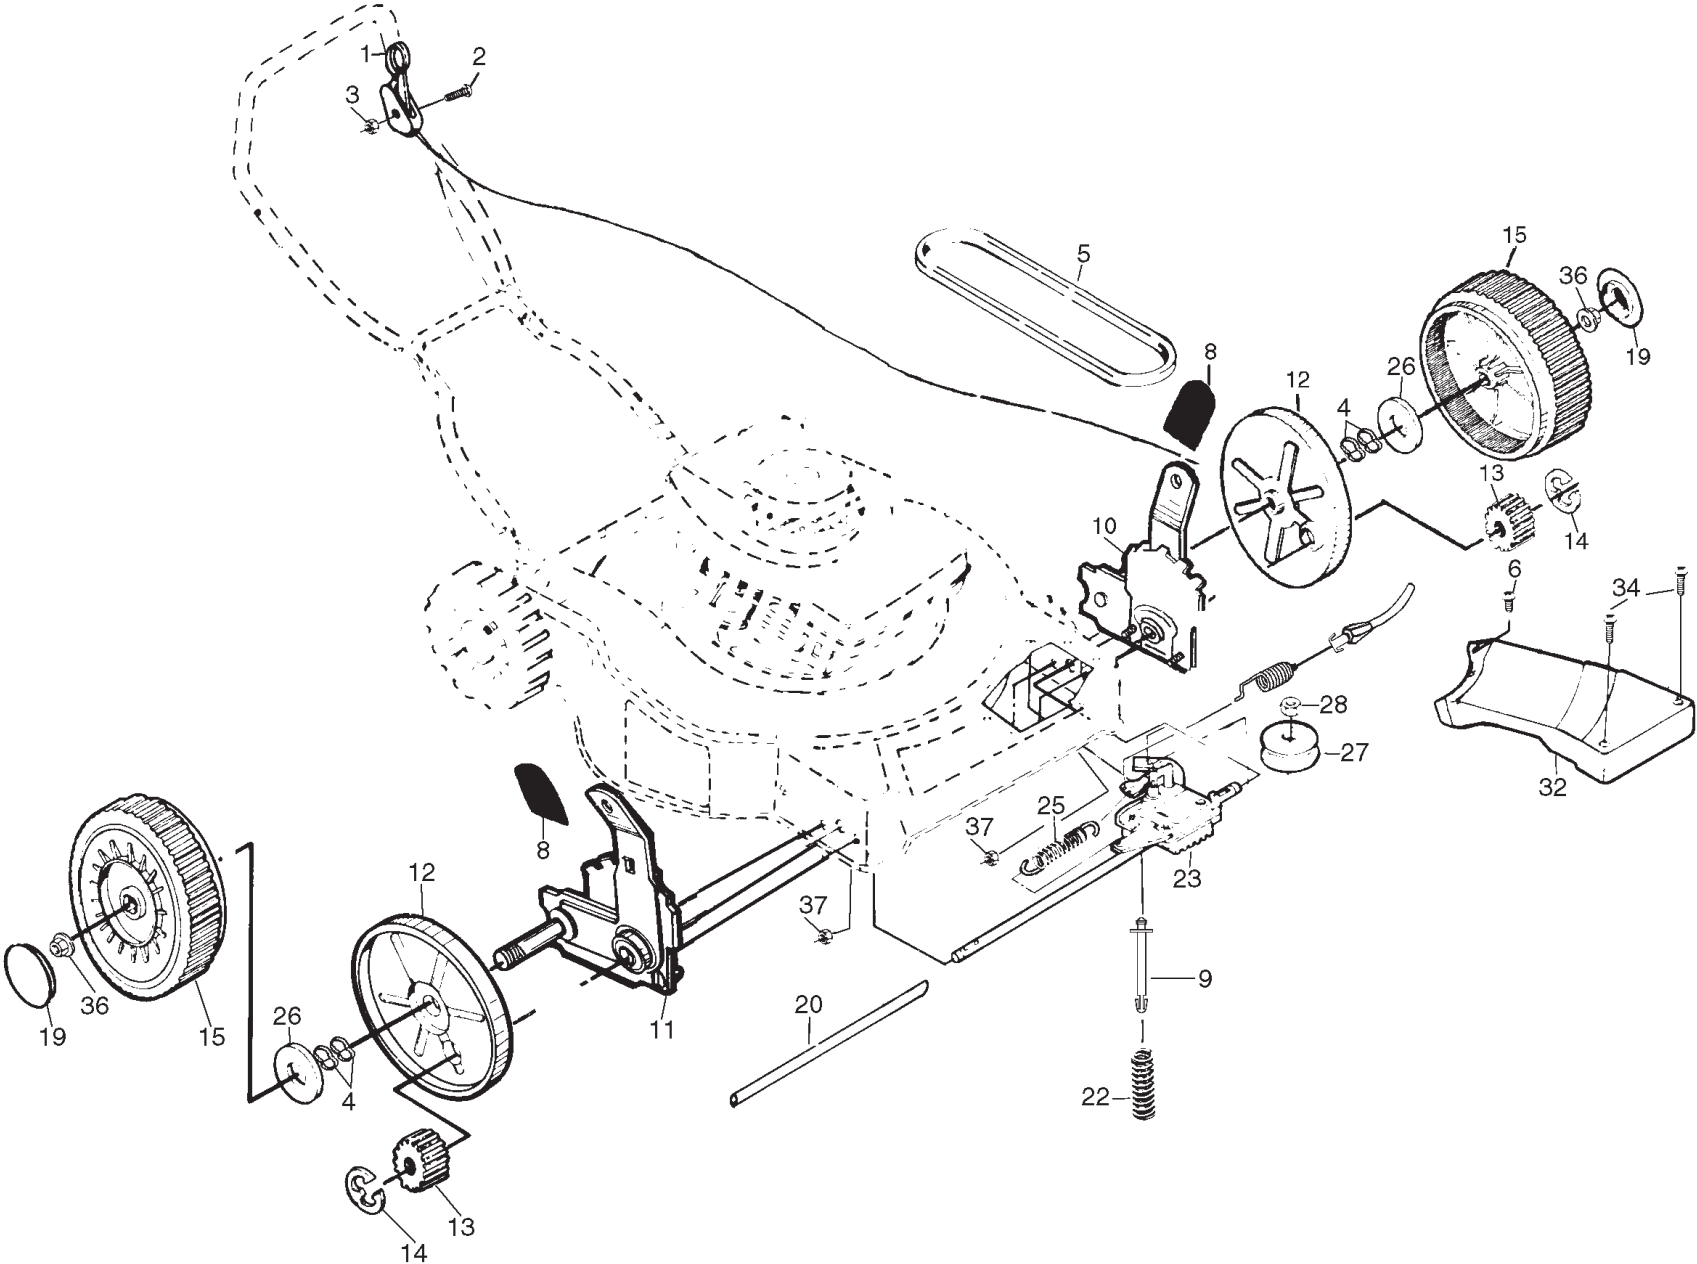

REPAIR PARTS

ROTARY LAWN MOWER - - MODEL NO. 600SD (J600SDD), PRODUCT NO. 954 13 00-31

REPAIR PARTS

ROTARY LAWN MOWER - - MODEL NO. 600SD (J600SDD), PRODUCT NO. 954 13 00-31

KEY NO.	PART NO.	DESCRIPTION	KEY NO.	PART NO.	DESCRIPTION
1	532148312	Dual Head Cable Control Assembly	19	532801153	Hubcap
2	532158755	Hex Washer Head Screw 1/4-20 x 2.12	20	532086012	Drive Shaft Cover
3	532751152	Locknut	22	532137090	Spring
4	532057143	Wave Washer	23	532702511	Gear Case Assembly
5	531013166	V-Belt	25	532075192	Spring
6	532750097	Screw	26	532067725	Washer
8	532132800	Selector Knob	27	532137052	Drive Pulley
9	532150495	Hex Head Bolt 1/4-20 x 2	28	532132010	Locknut
10	532152465	Wheel Adjuster Assembly (Left)	32	532137088	Drive Cover
11	532152463	Wheel Adjuster Assembly (Right)	34	532146072	Pan Head Tapping Screw #10-24 x 2-3/4
12	532088080	Dust Cover	36	532083923	Flanged Locknut
13	532137054	Pinion	37	532063601	Nut
14	812000058	E-Ring	--	532161057	Drive Cover Decal
15	532801156	Wheel & Tire Assembly			

REPAIR PARTS

LAWN MOWER - - MODEL NO. 600SD (J600SDD), PRODUCT NO. 954 13 00 -31

GEAR CASE ASSEMBLY PART NUMBER 532702511

KEY NO.	PART NO.	DESCRIPTION
1	817490416	Tapping Screw 1/4-20 x 1-1/4
2	532140269	Engagement Bracket
3	532137053	Shifter
4	532057072	Seal
6	532048373	Gear Case Halves Kit (Includes Key Nos. 4 and 7)
7	532077881	Bearing
8	532137051	Worm Shaft
9	532137074	Drive Shaft (532702511)
--	532137077	Drive Shaft (532702510)
10	532057079	Hardened Washer

NOTE: All component dimensions given in U.S. inches.
1 inch = 25.4 mm