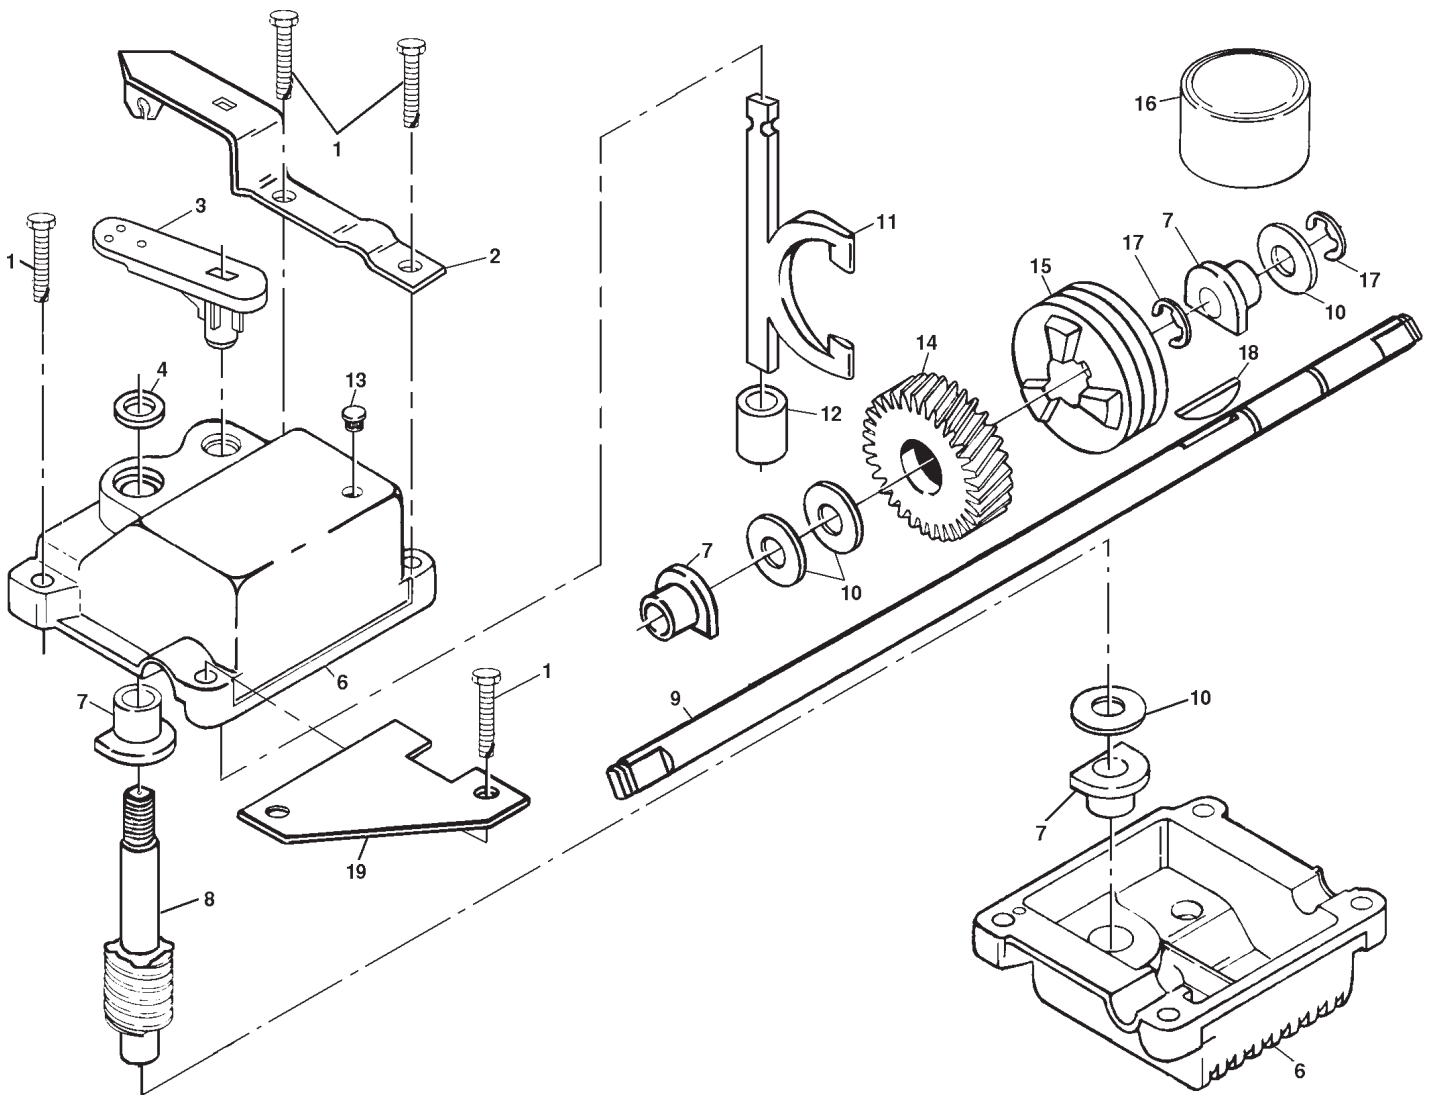

REPAIR PARTS

ROTARY LAWN MOWER - - MODEL NO. 600SD (J600SDD), PRODUCT NO. 954 13 00-31

REPAIR PARTS

ROTARY LAWN MOWER - - MODEL NO. 600SD (J600SDD), PRODUCT NO. 954 13 00-31

KEY NO.	PART NO.	DESCRIPTION	KEY NO.	PART NO.	DESCRIPTION
1	532148312	Dual Head Cable Control Assembly	19	532801153	Hubcap
2	532158755	Hex Washer Head Screw 1/4-20 x 2.12	20	532086012	Drive Shaft Cover
3	532751152	Locknut	22	532137090	Spring
4	532057143	Wave Washer	23	532702511	Gear Case Assembly
5	531013166	V-Belt	25	532075192	Spring
6	532750097	Screw	26	532067725	Washer
8	532132800	Selector Knob	27	532137052	Drive Pulley
9	532150495	Hex Head Bolt 1/4-20 x 2	28	532132010	Locknut
10	532152465	Wheel Adjuster Assembly (Left)	32	532137088	Drive Cover
11	532152463	Wheel Adjuster Assembly (Right)	34	532146072	Pan Head Tapping Screw #10-24 x 2-3/4
12	532088080	Dust Cover	36	532083923	Flanged Locknut
13	532137054	Pinion	37	532063601	Nut
14	812000058	E-Ring	--	532161057	Drive Cover Decal
15	532801156	Wheel & Tire Assembly			

REPAIR PARTS

LAWN MOWER - - MODEL NO. 600SD (J600SDD), PRODUCT NO. 954 13 00 -31

GEAR CASE ASSEMBLY PART NUMBER 532702511

KEY NO.	PART NO.	DESCRIPTION
1	817490416	Tapping Screw 1/4-20 x 1-1/4
2	532140269	Engagement Bracket
3	532137053	Shifter
4	532057072	Seal
6	532048373	Gear Case Halves Kit (Includes Key Nos. 4 and 7)
7	532077881	Bearing
8	532137051	Worm Shaft
9	532137074	Drive Shaft (532702511)
--	532137077	Drive Shaft (532702510)
10	532057079	Hardened Washer

NOTE: All component dimensions given in U.S. inches.
1 inch = 25.4 mm