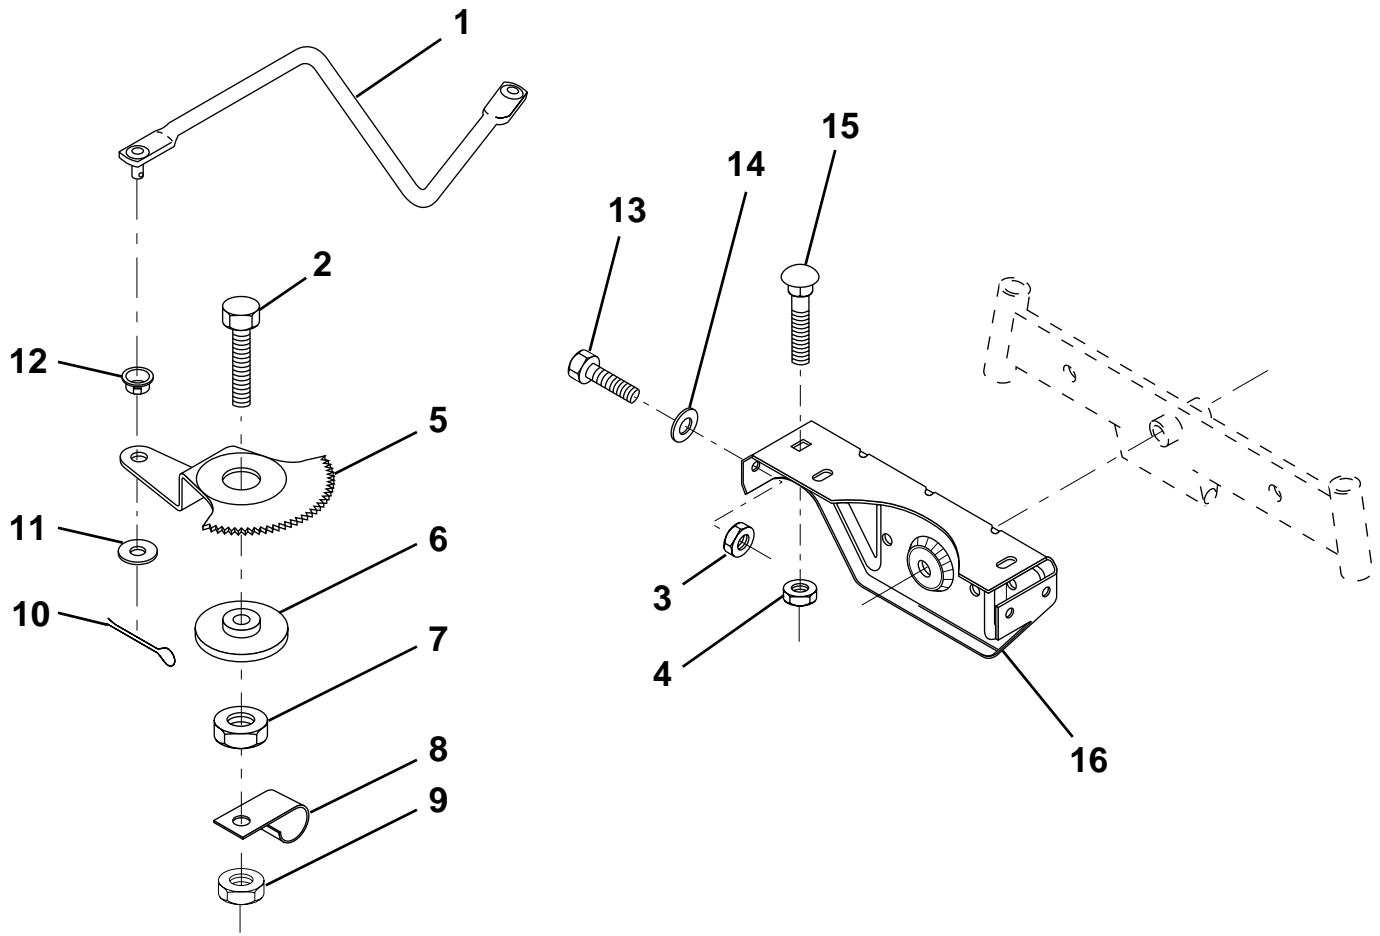

REPAIR PARTS

TRACTOR - MODEL NO. LR12 (J1236L), PRODUCT NO. 954 13 00-34
SECTOR GEAR / AXLE SUPPORT

KEY NO.	PART NO.	DESCRIPTION
1	532132566	Link, Drag
2	874780828	Bolt, Fin Hex 1/2-13 x 1-3/4
3	873680500	Nut, Crownlock 5/16-18
4	873680600	Nut, Crownlock 3/8-16
5	532121926	Gear, Sector
6	532121927	Bushing
7	873030800	Nut, Heavy Hex Top Lock 1/2-13 UNC
8	532126472	Clip, Insulated

KEY NO.	PART NO.	DESCRIPTION
9	873680800	Nut, Crownlock 3/8-16
10	876020412	Pin, Cotter 1/8 x 3/4
11	819131316	Washer, 13/32 x 13/16 x 16 Ga.
12	532126847	Bushing
13	874760512	Bolt, Hex Hd. 5/16-18 UNC x 3/4
14	819111416	Washer 11/32 x 7/8 x 16 Ga.
15	872110606	Bolt, Carriage 3/8-16 UNC x 3/4
16	532137096	Support, Front Axle

HARDWARE SHOWN LARGER FOR EASIER IDENTIFICATION