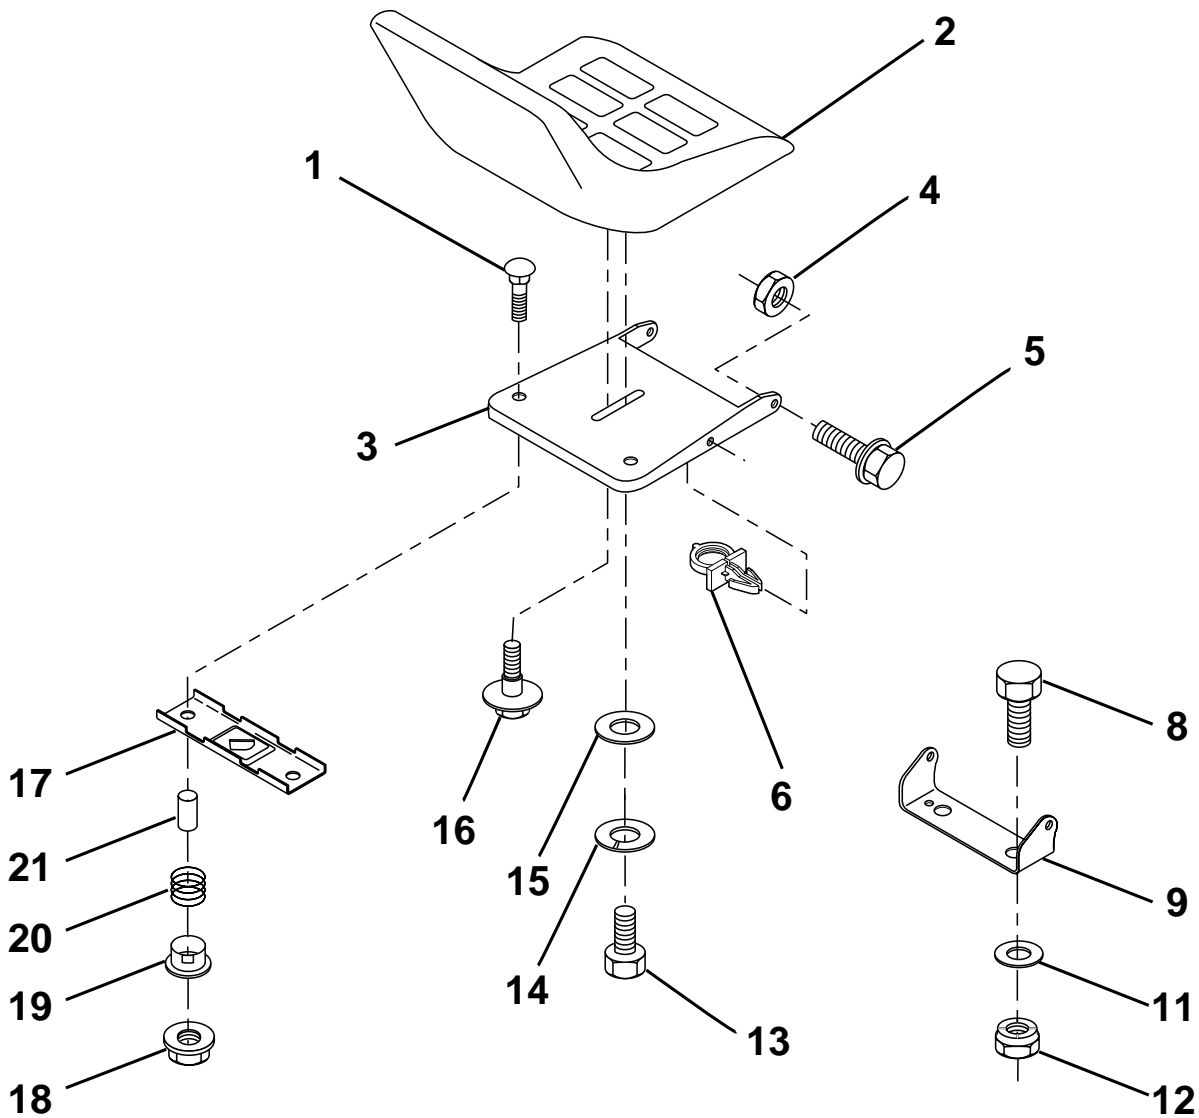

HARDWARE SHOWN LARGER FOR EASIER IDENTIFICATION

REPAIR PARTS

TRACTOR - MODEL NO. LR12 (J1236L), PRODUCT NO. 954 13 00-34
SEAT

KEY NO.	PART NO.	DESCRIPTION	KEY NO.	PART NO.	DESCRIPTION
1	872050412	Bolt, Carriage 1/4-20 x 1-1/2	13	874780814	Bolt Hex 1/2-13 x 7/8
2	532140116	Seat	14	810040800	Washer Lock Hvy. Hlicl Spring 1/2
3	532155925	Pan, Seat	15	819171912	Washer, 17/32 x 1-3/16 x 12 Ga.
4	873800500	Nut, Lock Hex w/Ins. 5/16-18	16	532127018	Bolt, Shoulder
5	532153236	Bolt, Shoulder 5/16-18 UNC	17	532121246	Bracket, Switch, Mounting
6	532145006	Clip, Push-in	18	532123976	Nut, Hex Large Flange Lock
8	874760616	Bolt, Fin Hex 3/8-16 UNC x 1	19	532121248	Bushing, Snap
9	532140551	Bracket, Pivot Seat	20	532121250	Spring, Compression
11	819133210	Washer 12/32 x 2 x 10 Ga.	21	532134300	Spacer, Split 28 Id. x .88 Lg.
12	873800600	Nut, Lock Hex w/Wsh 3/8-16 UNC			

KEY NO.	PART NO.	DESCRIPTION
12	532003720	Spring
13	532126450	Clip, Height Adjustment
14	532126115	Knob, Height Stop
15	532122023	Adjustment, Quadrant Height
16	532124346	Nut, Self-Threading 3/16-18
17	872110404	Bolt, Carriage 1/4-20 x 1/2 Gr. 5
18	532130745	Support Assembly, Dash
19	532134744	Brace, Cross
20	817060408	Screw, Self-Tapping 1/4-20 x 1/2
21	532134014	Plug Dome Black
25	817720410	Screw Hex Thd Cut 1/4-20 x 5/8