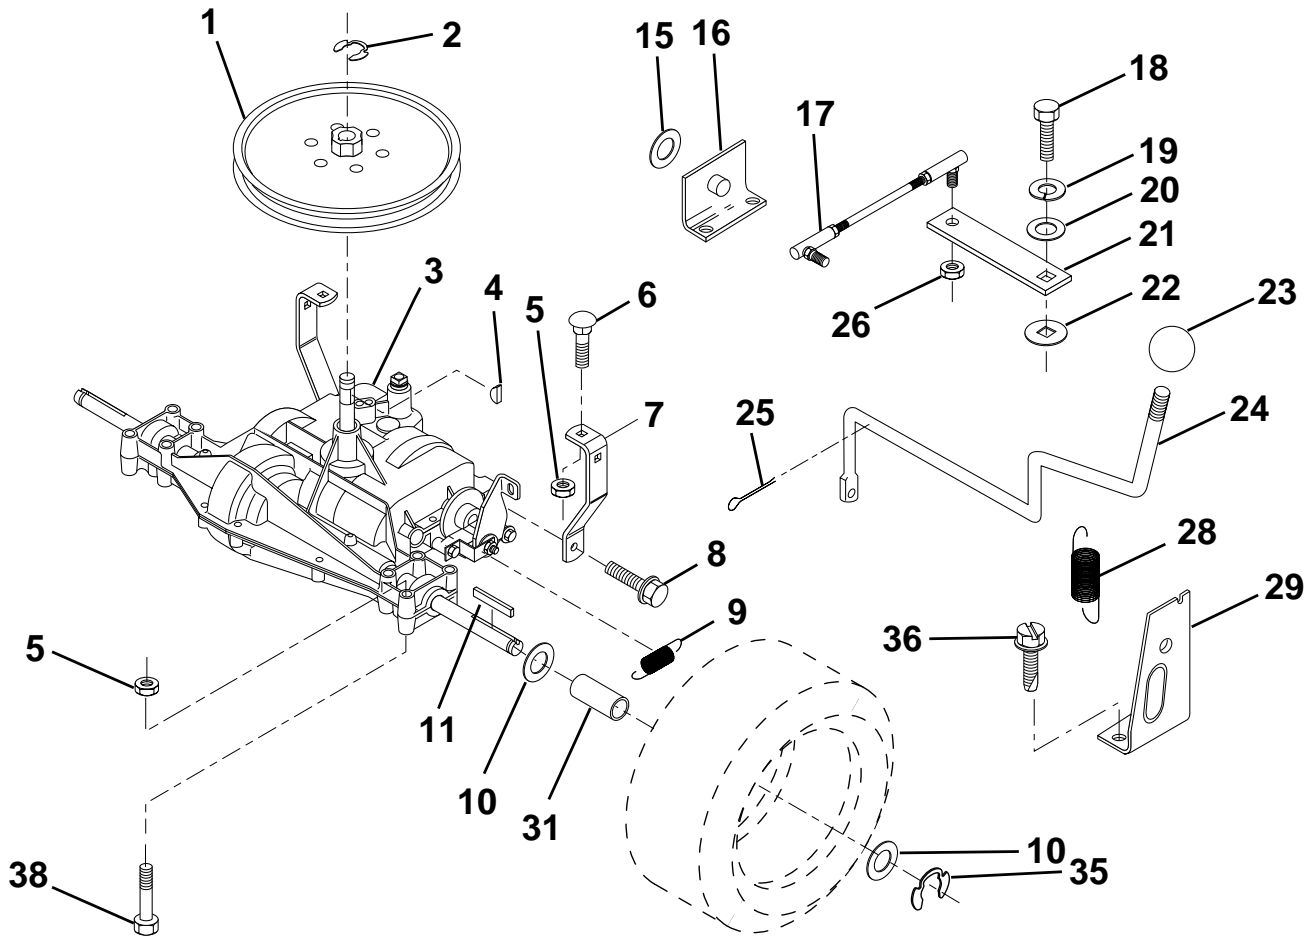

REPAIR PARTS

TRACTOR - MODEL NO. LR12 (J1236L), PRODUCT NO. 954 13 00-34
TRANSAXLE

KEY NO.	PART NO.	DESCRIPTION	KEY NO.	PART NO.	DESCRIPTION
1	532123385	Pulley	18	874550412	Bolt 1/4-28 UNF Gr. 8 W/Patch
2	812000028	Ring, Retainer	19	810040400	Washer, Lock 1/4
3	-----	Transaxle, Peerless Model 204-544C (Order Parts From Transaxle Manufacturer)	20	819091210	Washer 9/32 x 3/4 x 10 Ga.
4	532125096	Key, Woodruff #9	21	532126292	Arm, Shift
5	873680500	Nut, Crownlock 5/16-18	22	532105701	Washer, Shift Plate
6	872140506	Bolt, Carriage 5/16-18 UNC x 3/4	23	532121274	Knob, Duckhead
7	532123378	Strap, Torque	24	532128215	Rod Shift
8	817060512	Screw 5/16-18 x 3/4 SMGML Tap/R	25	876020416	Pin, Cotter 1/8 x 1
9	532146682	Spring, Brake	26	873810500	Locknut 5/16-24 UNF
10	532121749	Washer 25/32 x 1-1/4 x 16 Ga.	28	532128085	Extension, Spring
11	532123583	Key, Square	29	532128084	Support Handle Shift RH
15	819171616	Washer 17/32 x 1 x 16 Ga.	31	532137057	Spacer Axle
16	532124600	Support Handle Shift LH	35	812000001	E-Ring
17	532126293	Link, Shift	36	817720408	Screw, Thdrol 5/16-18 x 1/2
			38	874490540	Bolt, Hex Hd 5/16-18

HARDWARE SHOWN LARGER FOR EASIER IDENTIFICATION