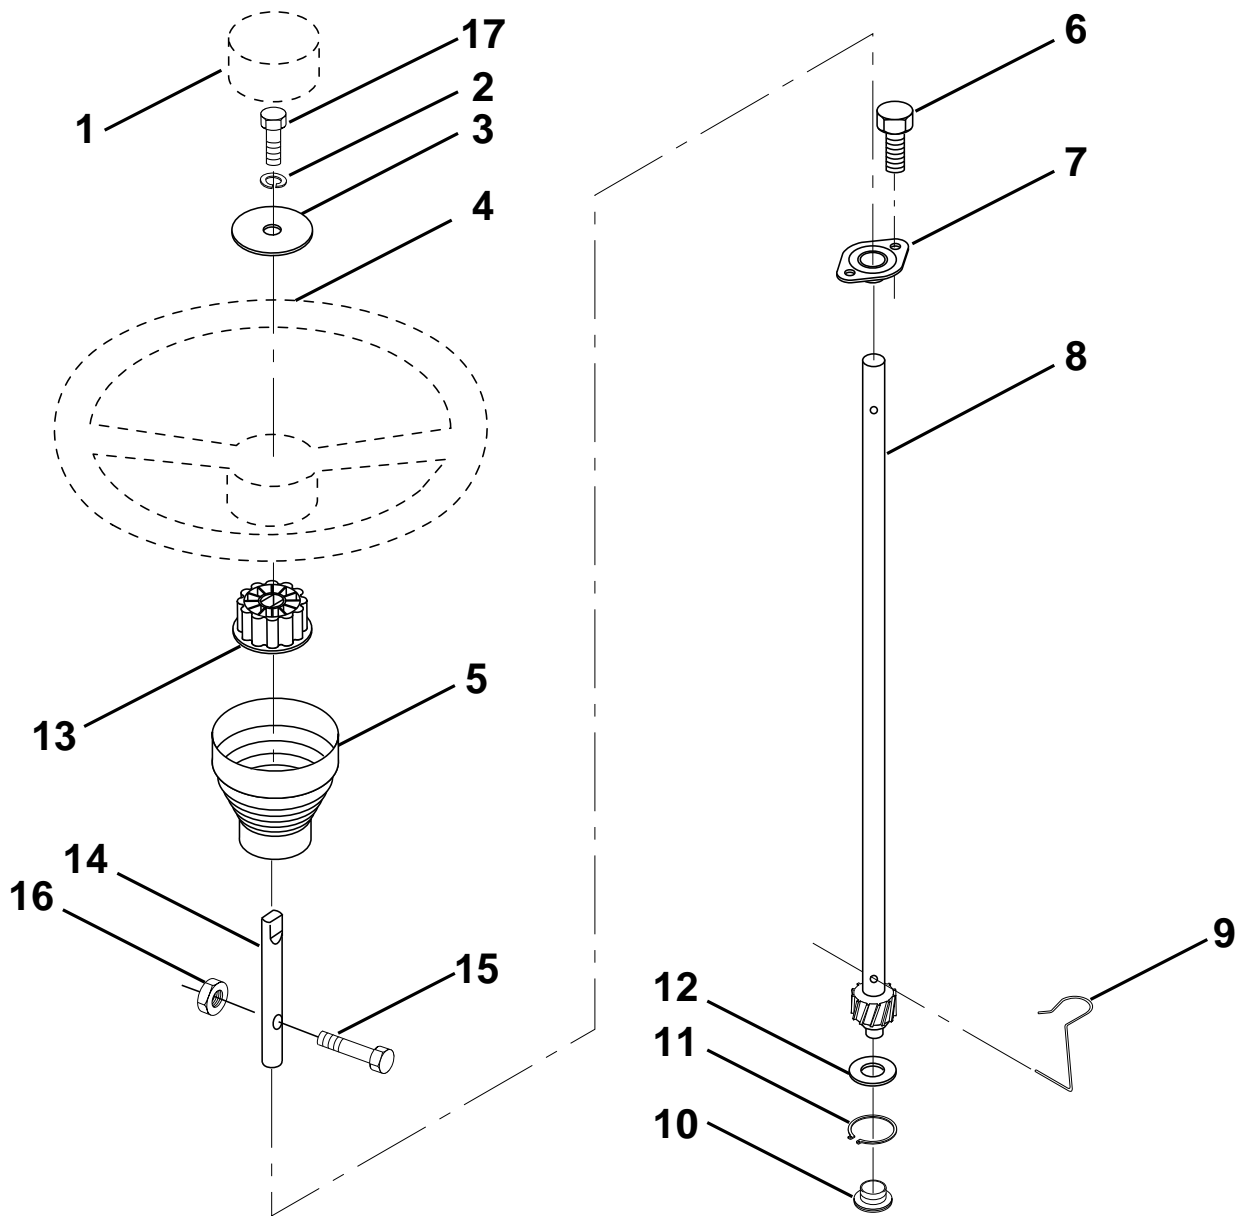

REPAIR PARTS

TRACTOR - MODEL NO. LR12 (J1236L), PRODUCT NO. 954 13 00-34
STEERING WHEEL

KEY NO.	PART NO.	DESCRIPTION
1	532140045	Insert, Wheel, Steering
2	810040600	Washer Lock Hevy Hlcl
3	819133812	Washer 13/32 x 2-3/8 x 12 Ga.
4	532140044	Wheel, Steering
5	532121897	Sleeve, Steering
6	532152927	Screw
7	532155104	Bushing, Steering
8	532147391	Shaft, Steering
9	532124210	Clip, Steering

KEY NO.	PART NO.	DESCRIPTION
10	532123438	Bushing, Lower, Steering
11	812000045	Ring, Retaining
12	819211616	Washer 21/32 x 1 x 16 Ga.
13	532100711	Adaptor, Wheel, Steering
14	532153720	Extension Shaft Steering
15	874780520	Bolt Fin Hex 5/16-18 UNC x 1-1/4
16	873800500	Nut Lock Hex W/Ins 5/416-18 UNC
17	874780616	Bolt Fin Hex 3/8-16unc x 1

HARDWARE SHOWN LARGER FOR EASIER IDENTIFICATION