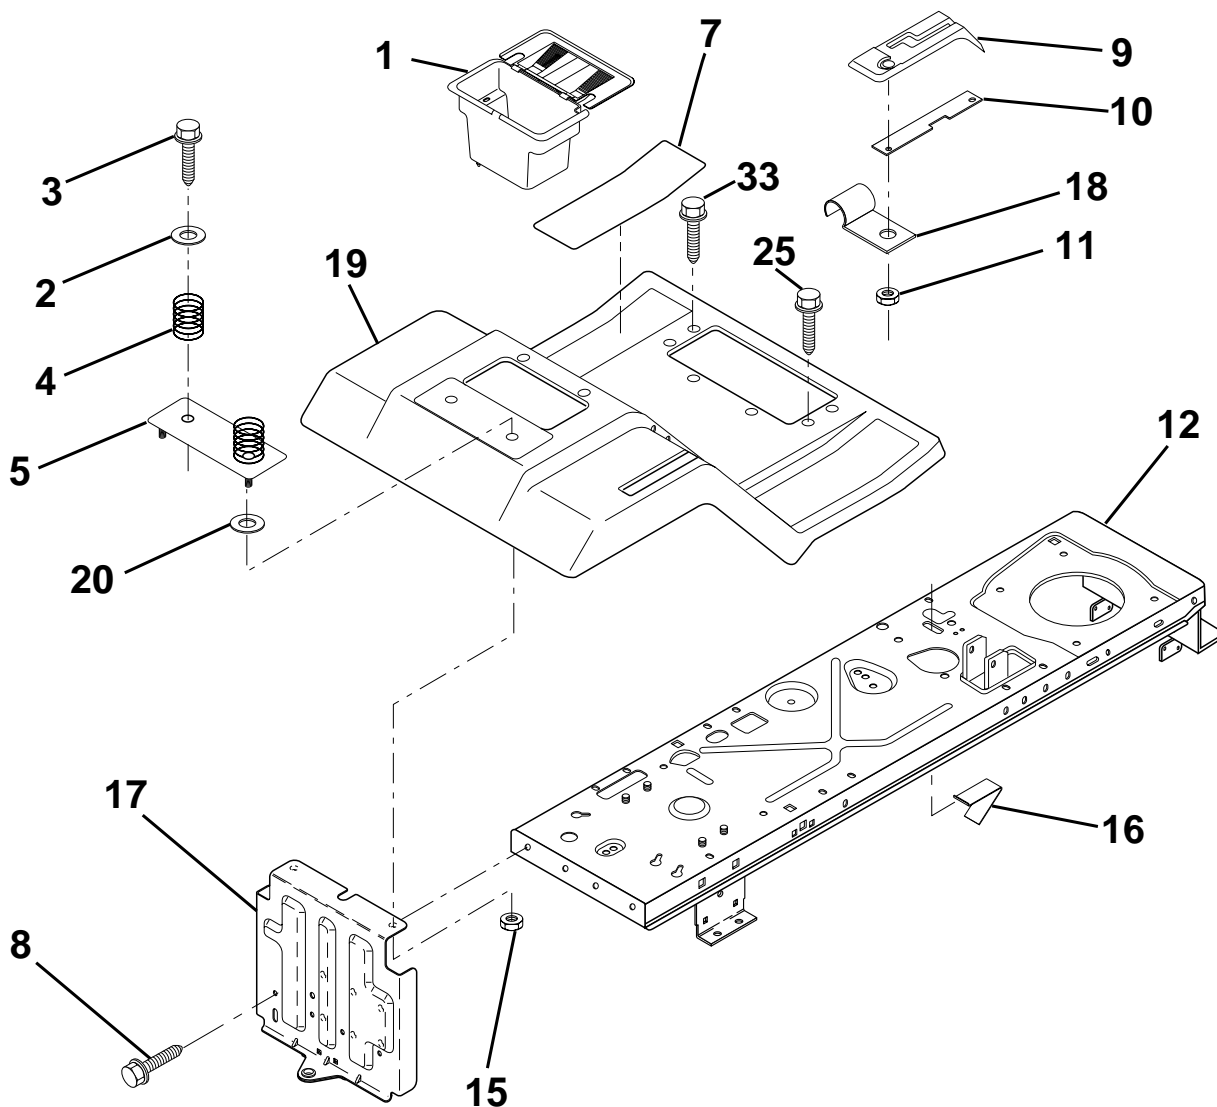

REPAIR PARTS

TRACTOR - MODEL NO. LR12 (J1236L), PRODUCT NO. 954 13 00-34
FENDER / CHASSIS

KEY NO.	PART NO.	DESCRIPTION	KEY NO.	PART NO.	DESCRIPTION
1	532156417	Case, Battery	11	532124346	Nut, Self-Threading, Wsher Hd 3/16
2	819132012	Washer 13/32 x 1-1/4 x 12 Ga.	12	532145190	Assembly, Frame
3	817490612	Screw, Hex Wsh. Thrdrol 3/8-16 x 3/4	15	873640400	Nut, Keps 1/4-20 UNC
4	532124181	Spring, Compression, Seat	16	532141736	Switch Actuator
5	532125431	Plate, Asm. Battery	17	532140782	Drawbar
7	532124144	Pad, Footrest	18	532126470	Clip, Insulated
8	817490512	Screw Thdrol 5/16-18 x 3/4	19	532141650	Fender/Footrest
9	532166313	Console, Shift Control	20	819091413	Washer 9/32 x 7/8 x 13 Ga.
10	532139783	Bar, Shift Lock	25	817060514	Screw Tapping 5/16-18
			33	817190516	Scr-Hx Wsh Thd Rol 5/16-18 x 1

HARDWARE SHOWN LARGER FOR EASIER IDENTIFICATION