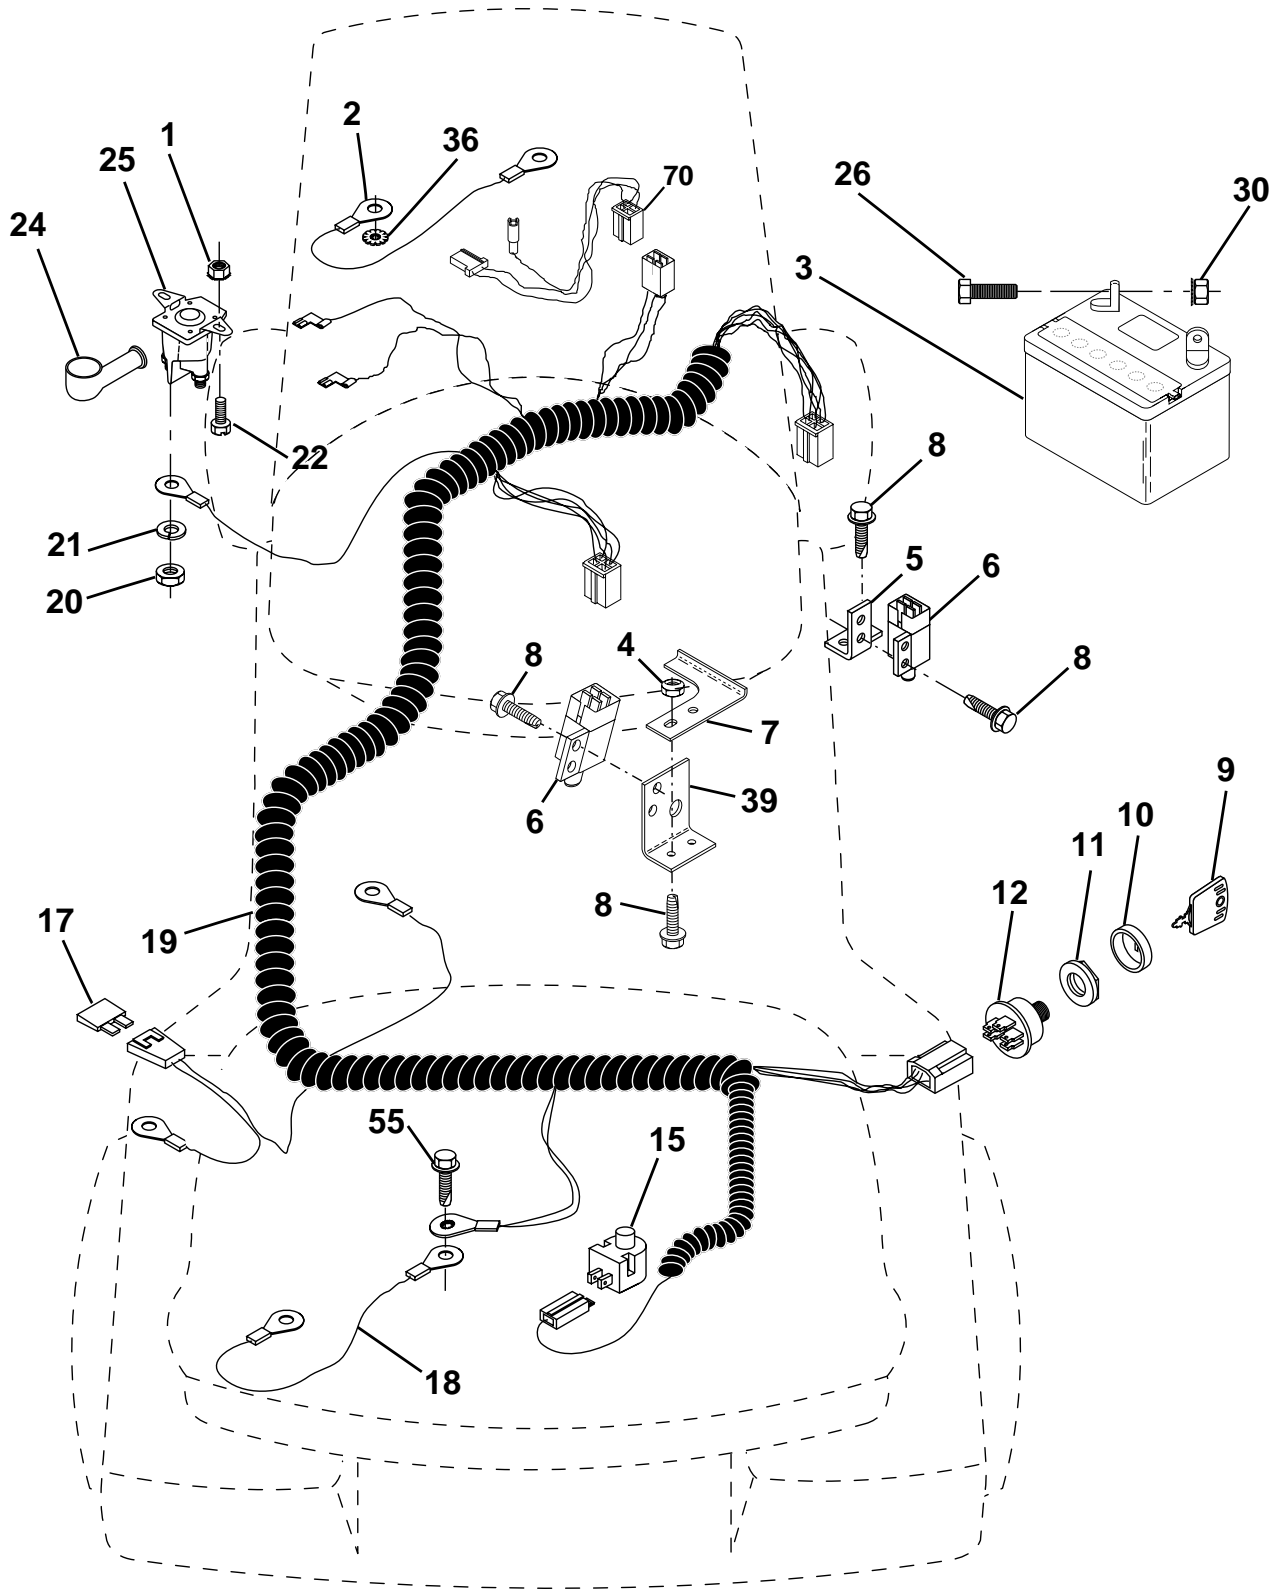

REPAIR PARTS

TRACTOR - MODEL NO. LR12 (J1236L), PRODUCT NO. 954 13 00-34
ELECTRICAL

REPAIR PARTS

TRACTOR - MODEL NO. LR12 (J1236L), PRODUCT NO. 954 13 00-34
ELECTRICAL

KEY NO.	PART NO.	DESCRIPTION
1	873640400	Nut, Hex Keps 1/4-20
2	532108423	Assembly, Cable
3	532144924	Battery
4	532069180	Nut, Lock#10-24 UNC
5	532108236	Bracket, Switch
6	532109553	Switch, Interlock (4-terminal)
7	532146374	Keeper Actuator
8	817021008	Screw, Hex Hd. Self-Tapping #10-24 x 1/2
9	532140401	Key, Steel
10	532141226	Cover, Key Ignition
11	532140400	Nut, Ignition
12	532163088	Switch, Ignition
15	532121305	Switch, Plunger
17	532166180	Fuse
18	532128353	Assembly, Cable
19	532170206	Harness, Ignition
20	873350400	Nut, Hex Jam 1/4-20
21	810090400	Washer, Lock 1/4
22	871110408	Bolt, Fin. Hex 1/4-20 UNC x 1/2
24	532131563	Cover, Terminal
25	532145673	Solenoid
26	874760412	Bolt, Hex Hd. 1/4-20 UNC x 3/4
30	873510400	Keps Nut 1/4-20 UNC
36	811150400	Washer Lock Inter. Tooth 1/4
39	532141735	Bracket Switch Clutch
55	817490508	Screw Thdrol 5/16 - 18 x 1/2
70	532170242	Harness Engine

HARDWARE SHOWN LARGER FOR EASIER IDENTIFICATION