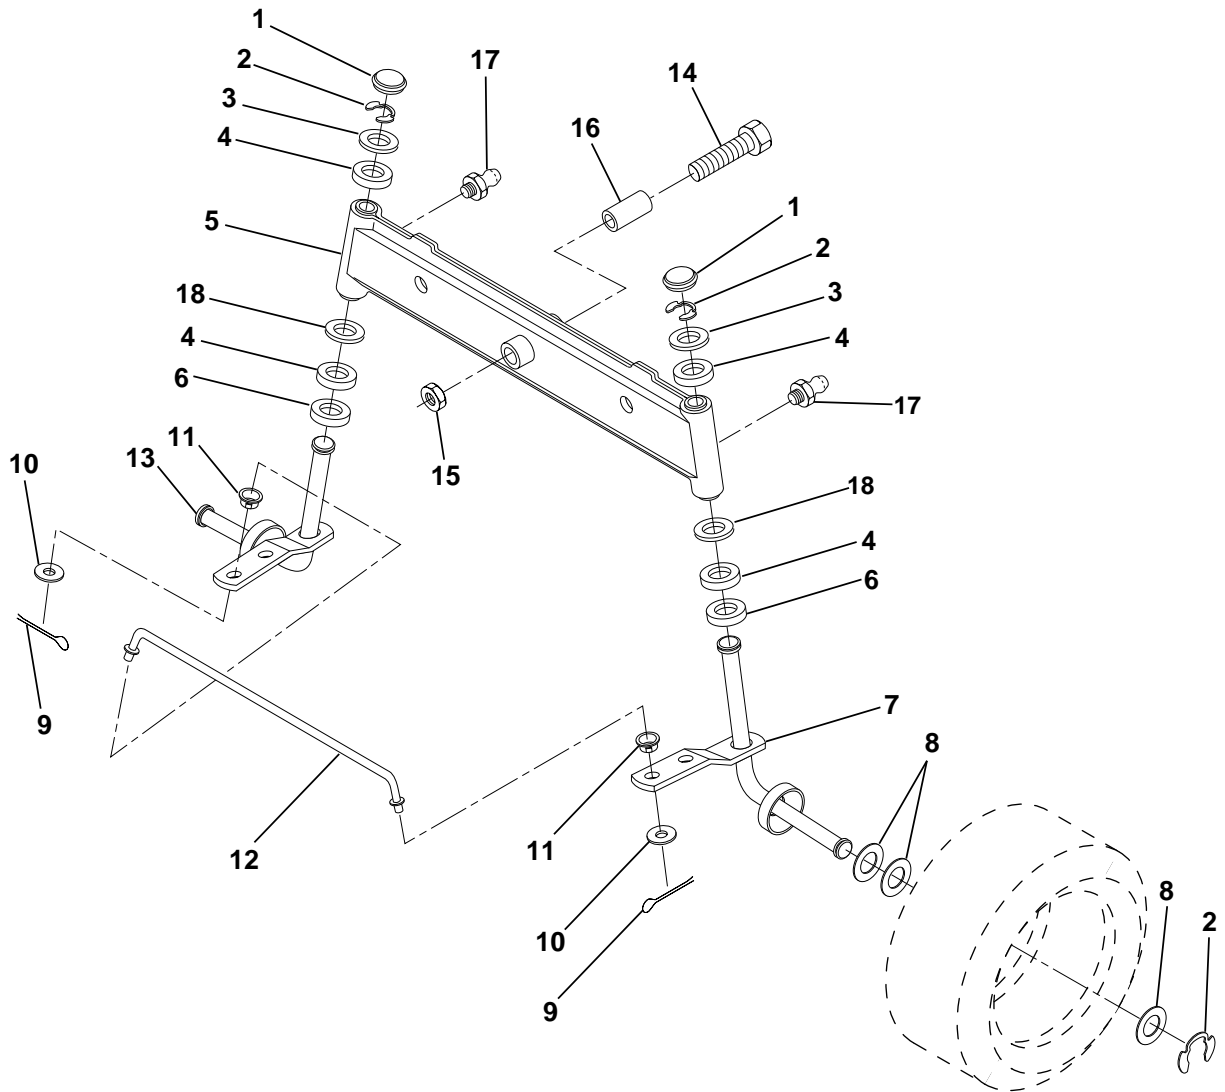

REPAIR PARTS

TRACTOR - MODEL NO. LR12 (J1236L), PRODUCT NO. 954 13 00-34
FRONT AXLE

KEY NO.	PART NO.	DESCRIPTION	KEY NO.	PART NO.	DESCRIPTION
1	532121232	Cap, Spindle	10	819131316	Washer 13/32 x 13/16 x 16 Ga.
2	812000029	Ring, Clip	11	532126847	Bushing
3	532121748	Washer 25/32 x 1-5/8 x 16 Ga.	12	532130465	Rod, Tie
4	532124937	Nyliner	13	532161827	Spindle, L.H. Asm.
5	532142033	Axle, Front	14	874011056	Bolt Hex 5/1-11 x 3-1/2
6	532124931	Bearing, Thrust	15	873901000	Nut, Lock Flange 5/8-11
7	532161826	Spindle, R.H. Asm.	16	532110438	Spacer Bearing Axle
8	532121749	Washer 25/32 x 1-1/4 x 16 Ga.	17	532124836	Fitting Grease
9	876020412	Pin, Cotter 1/8 x 3/4	18	819272016	Washer 27/32 x 1-1/4 x 16 Ga.

HARDWARE SHOWN LARGER FOR EASIER IDENTIFICATION