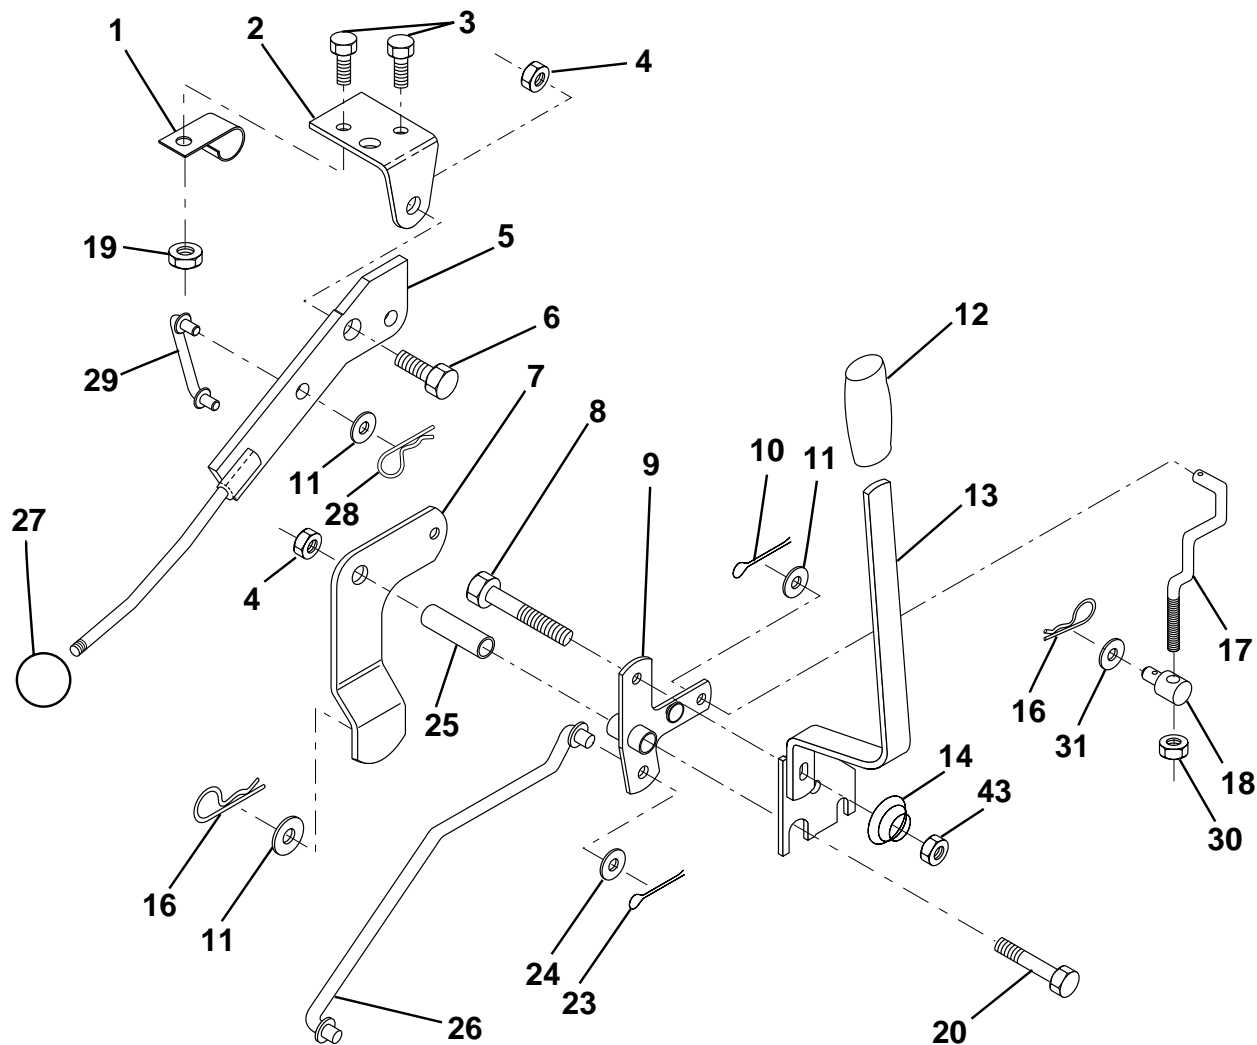

REPAIR PARTS

TRACTOR - MODEL NO. LR12 (J1236L), PRODUCT NO. 954 13 00-34
MOWER LIFT LEVER

KEY NO.	PART NO.	DESCRIPTION	KEY NO.	PART NO.	DESCRIPTION
1	532126470	Clip, Insulated	17	532127359	Link, Front Lift
2	532122018	Bracket, Mower Clutch	18	532142028	Trunnion, Threaded 3/8-16
3	871110408	Bolt, Fin. Hex 1/4-20 UNC x 1/2	19	873680400	Nut, Crownlock 1/4-20
4	873680600	Nut, Crownlock 3/8-16	20	874760644	Bolt, Fin. Hex 3/8-16 UNC x 2-3/4
5	532145187	Assembly, Clutch Lever	23	876020416	Pin, Cotter 1/8 x 1
6	532106451	Bolt, Shoulder	24	819171612	Washer 17/32 x 1 x 12 Ga.
7	532135371	Assembly, Mower Clutch Arm	25	532121933	Tube, Spacer
8	874760636	Bolt, Hex 3/8-16 UNC x 2-1/4	26	532141470	Rod, Mower Lift
9	532121930	Assembly, Bellcrank Lift	27	532121466	Knob
10	876020412	Pin, Cotter 1/8 x 3/4	28	532124788	Retainer Spring
11	819131316	Washer 13/32 x 13/16 x 16 Ga.	29	532131655	Link, Mower Clutch
12	532122027	Grip, Handle	30	873350600	Nut Hex Jam 3/8-16 x 1.30
13	532139352	Assembly, Lift Handle	31	819132012	Washer 13/32 x 1-1/4 x 12 Ga.
14	532123496	Spring, Compression	43	873900600	Nut Lock Flg 3/8-16
16	532124961	Retainer, Spring			

HARDWARE SHOWN LARGER FOR EASIER IDENTIFICATION