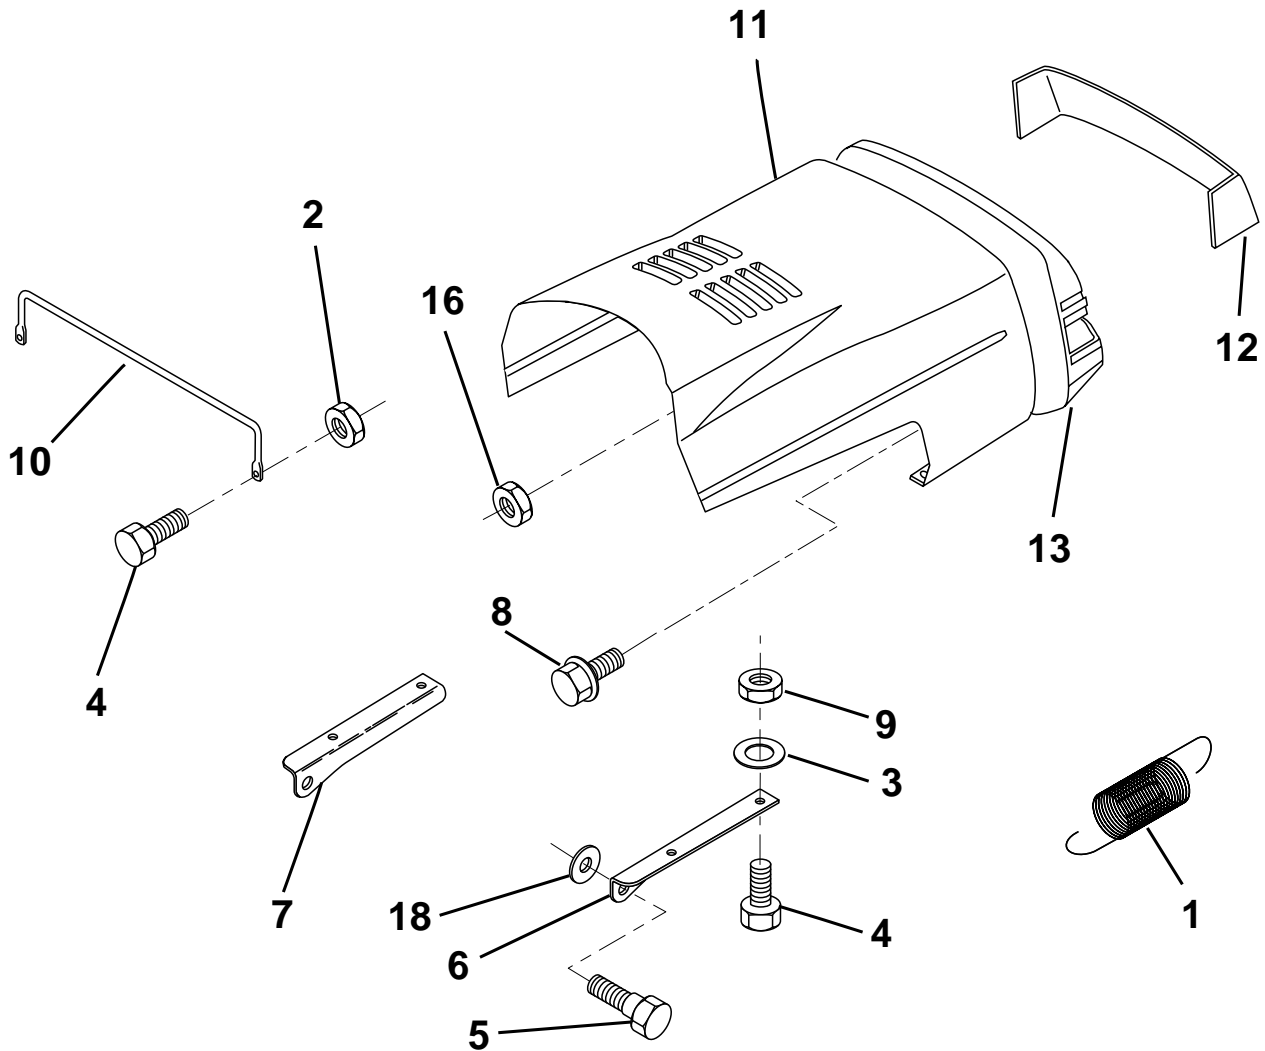

LR 12

Spare parts
Ersatzteile
Pièces détachées
Reserve onderdelen
Repuestos
Reservdelar

REPAIR PARTS

TRACTOR - MODEL NO. LR12 (J1236L), PRODUCT NO. 954 13 00-34

HOOD

KEY NO.	PART NO.	DESCRIPTION	KEY NO.	PART NO.	DESCRIPTION
1	532124657	Extension, Spring	9	873800400	Nut Lock W/Insert 1/4-20 UNC
2	873510400	Nut, Hex, Keps 1/4-20	10	532123693	Brace, Hood
3	819091416	Washer, 9/32 x 7/8 x 16 Ga.	11	532125429	Hood
4	874780412	Bolt, Hex Fin 1/4-20 x 3/4 Gr. 5	12	532122035	Lens Clear Bar
5	532139888	Bolt, Shoulder	13	532127029	Grille
6	532122549	Bracket, Hood R. H.	16	532124346	Nut Self-Thread Wsh-Hd 1/4 Zinc
7	532122548	Bracket, Hood L.H.	18	819111116	Washer 11/32 x 11/16 x 16 Ga.
8	532164863	Screw HWHD HI-LO #13-16 x 3/4	--	532131319	Plug, Socket Light

HARDWARE SHOWN LARGER FOR EASIER IDENTIFICATION

REPAIR PARTS

TRACTOR - MODEL NO. LR12 (J1236L), PRODUCT NO. 954 13 00-34

DASH

KEY NO.	PART NO.	DESCRIPTION
1	532141523	Cap, Fuel
2	532138393	Assembly, Dash & Fuel Tank
3	532123487	Clamp, Hose
4	532008544	Line, Fuel
5	532008548	Line, Fuel
6	873640400	Nut, Hex, Keps 1/4-20
7	532124996	Clip, Fuel Line
8	819091216	Washer 9/32 x 3/4 x 16 Ga.
9	874760428	Bolt, Hex, Fin 1/4-20 x 1-3/4
10	819091413	Washer 11/32 x 11/16 x 16 Ga.
11	532121249	Spacer, Split

KEY NO.	PART NO.	DESCRIPTION
12	532003720	Spring
13	532126450	Clip, Height Adjustment
14	532126115	Knob, Height Stop
15	532122023	Adjustment, Quadrant Height
16	532124346	Nut, Self-Threading 3/16-18
17	872110404	Bolt, Carriage 1/4-20 x 1/2 Gr. 5
18	532130745	Support Assembly, Dash
19	532134744	Brace, Cross
20	817060408	Screw, Self-Tapping 1/4-20 x 1/2
21	532134014	Plug Dome Black
25	817720410	Screw Hex Thd Cut 1/4-20 x 5/8