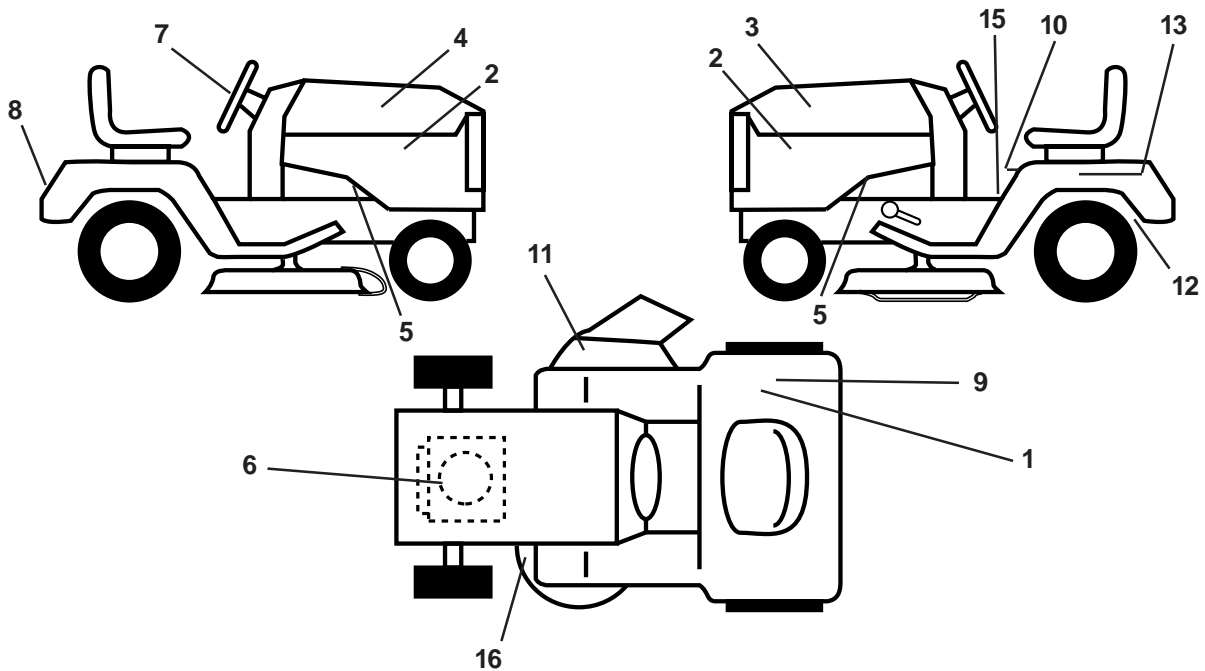

REPAIR PARTS

TRACTOR - MODEL NO. LR12 (J1236L), PRODUCT NO. 954 13 00-34

DECALS

KEY NO.	PART NO.	DESCRIPTION
1	532145437	Decal, Europe, Stand. CE Tractor
2	532162927	Decal, Hood, Insert
3	532171287	Decal, Hood, L. H.
4	532171286	Decal, Hood, R. H.
5	532159736	Decal, Chassis, Hot, Muffler
6	532170832	Decal, Engine
7	532152252	Decal, Ins. Steering
8	532141761	Decal, Logo, Fender
9	532126187	Decal, Certification, (French/Dutch)
10	532145498	Decal, Read Owner's Manual
11	532145494	Decal, Cutfinger

KEY NO.	PART NO.	DESCRIPTION
12	532162598	Decal, Drawbar, Load, Limit
13	532145005	Decal, Bat/Poi
15	532159739	Decal, Brake/Clutch, Symbols
16	532136830	Decal, V-Belt Sch.
--	532138311	Decal, Height Adj.
--	532172229	Manual, Oper. (Scan)
--	532172228	Manual, Oper. (Euro)

Accessories (Not included with tractor)		
--	C36	Bagger
--	MK360	Mulch Kit