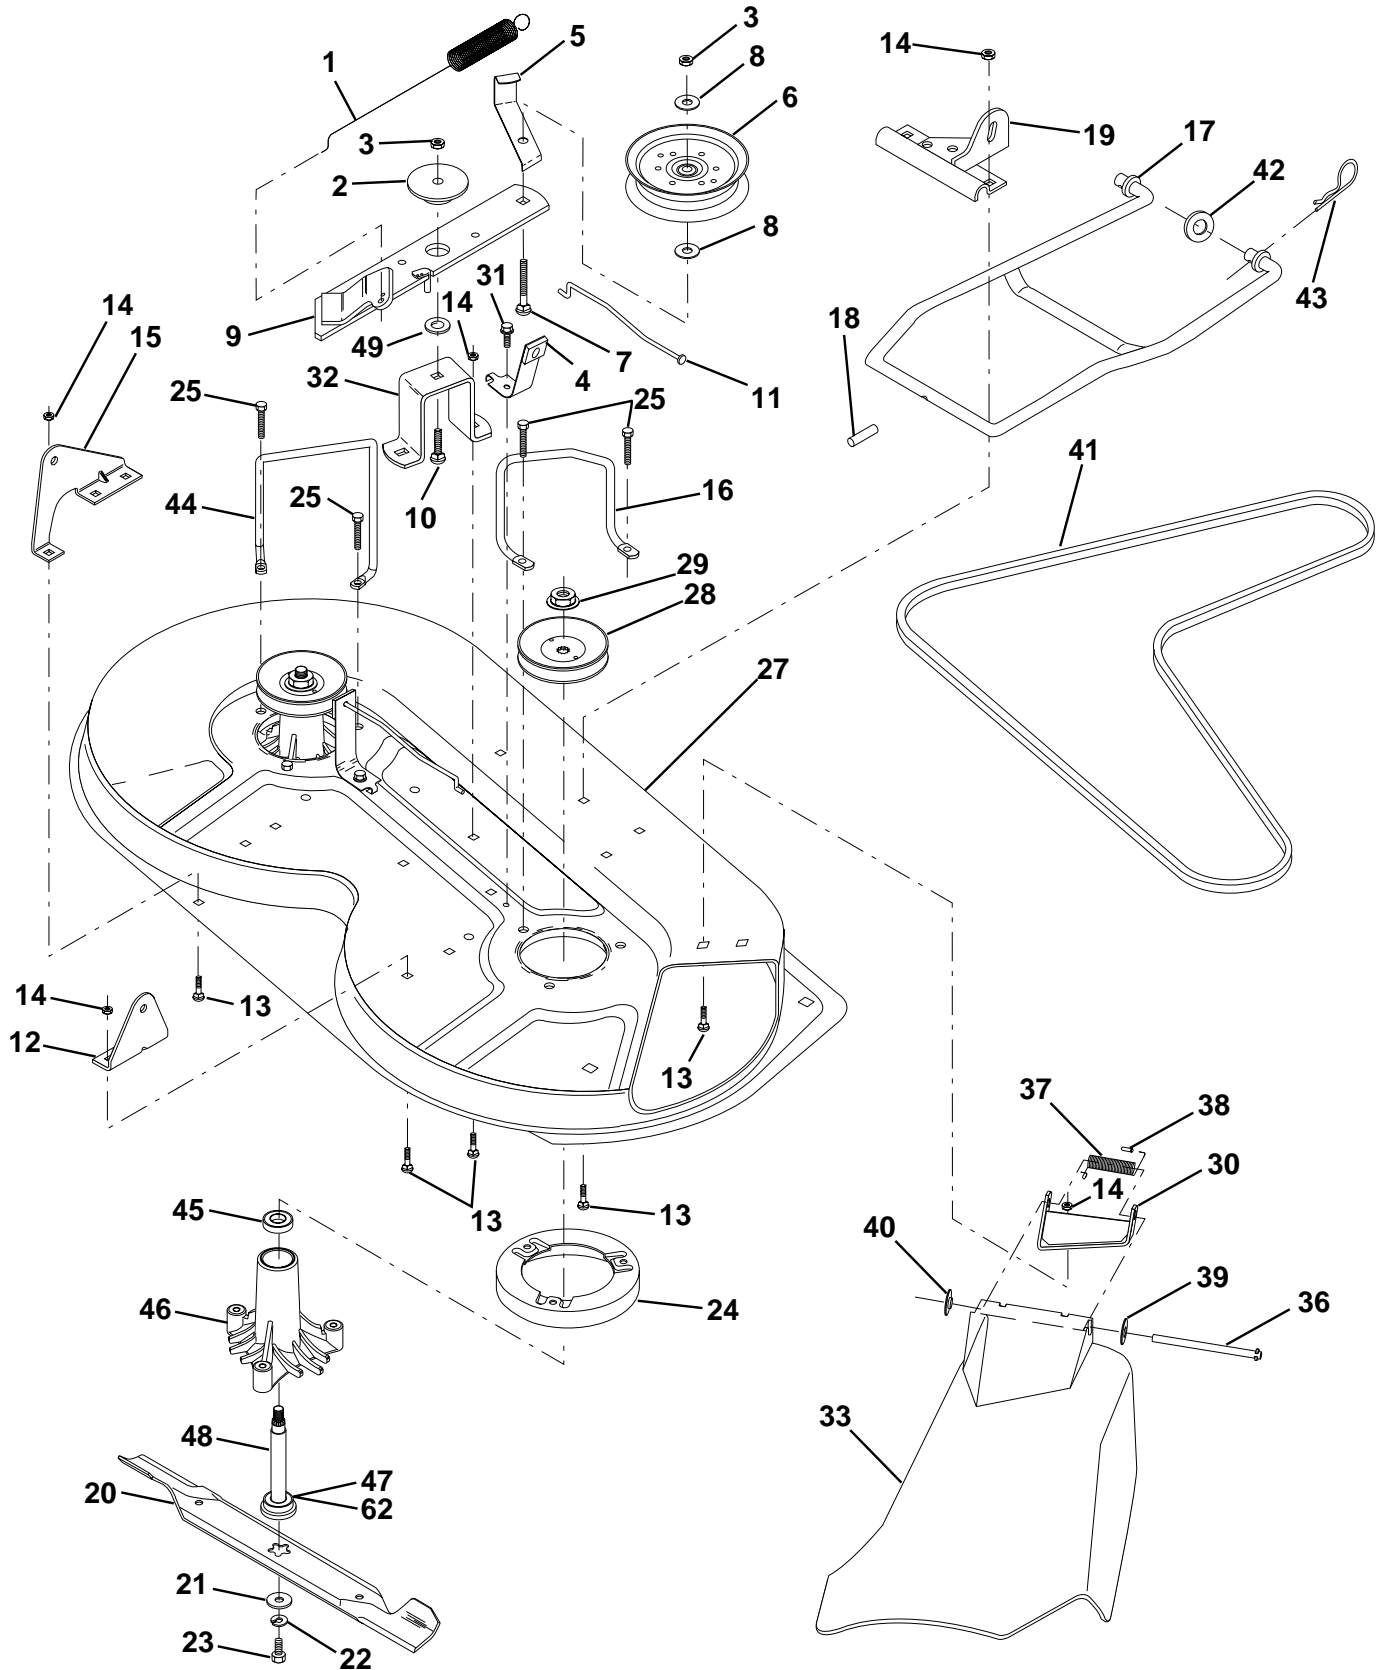

REPAIR PARTS

TRACTOR - MODEL NO. LR12 (J1236L), PRODUCT NO. 954 13 00-34
MOWER DECK

REPAIR PARTS

TRACTOR - MODEL NO. LR12 (J1236L), PRODUCT NO. 954 13 00-34 MOWER DECK

KEY NO.	PART NO.	DESCRIPTION
1	532140064	Spring, Mower Clutch
2	532165723	Spacer, Retainer
3	873680600	Nut, Crownlock 3/8-16
4	532130840	Brake Asm.
5	532131251	Guide, Belt Idler
6	532121316	ulley, Flat Idler
7	872110616	Bolt, Carr. 3/8-16 x 1-3/4 Gr. 5
8	819131410	Washer 13/21 x 7/8 x 10 Ga.
9	532127744	Arm Asm., Idler Mower
10	872140610	Bolt, Carriage 3/8-16 x 1-1/4
11	532130841	Rod, Brake
12	532127356	Bracket, Lift R. H. Rear
13	872140506	Bolt, Carriage 5/16-18 x 3/4
14	873680500	Nut, Crownlock 5/16-18
15	532127357	Bracket, Lift L. H. Rear
16	532153298	Keeper, R. H.
17	532128508	Link, Asm. Mower Stabilizer
18	532128511	Pin, Drive
19	532127380	Bracket, Asm. Front
20	531013126	Blade, High Lift
21	532140296	Washer, Hard
22	810030600	Washer, Lock 3/8
23	532850857	Bolt 3/8-24 x 1-1/4 Gr. 8
24	532140329	Stripper
25	532157722	Screw Thdrol Wsh Hd
27	532156600	Deck Assembly
28	532153531	Pulley, Mandrel
29	532137266	Nut, Flangelock 9/16
30	532136631	Bracket, Asm. Deflector
31	817490508	Screw, Hex Wsh. Thdrol. 5/16-18 x 1/2
32	532122051	Arm, Support Idler Mower
33	532171156	Deflector
36	532121980	Rod, Hinge
37	532123713	Spring, Torsion Deflector
38	532105304	Cap, Sleeve
39	819111016	Washer 11/32 x 5/8 x 16 Ga.
40	532110452	Pushnut
41	531013133	V-Belt
42	819171616	Washer 11/32 x 5/8 16 Ga.
43	532124660	Retainer, Spring
44	532140608	Keeper, L. H.
45	532110485	Bearing
46	532128774	Housing Mandrel Vented
47	532129895	Bearing
48	532137645	Shaft, Mandrel (Includes Key # 47)
49	532133943	Washer Hardened
62	532153390	Washer, Felt
--	532130794	Mandrel Asm. (Includes Key No.'s 22-23, 26, 29 and 45-48)
--	532156866	Deck, Mower Complete

HARDWARE SHOWN LARGER FOR EASIER IDENTIFICATION