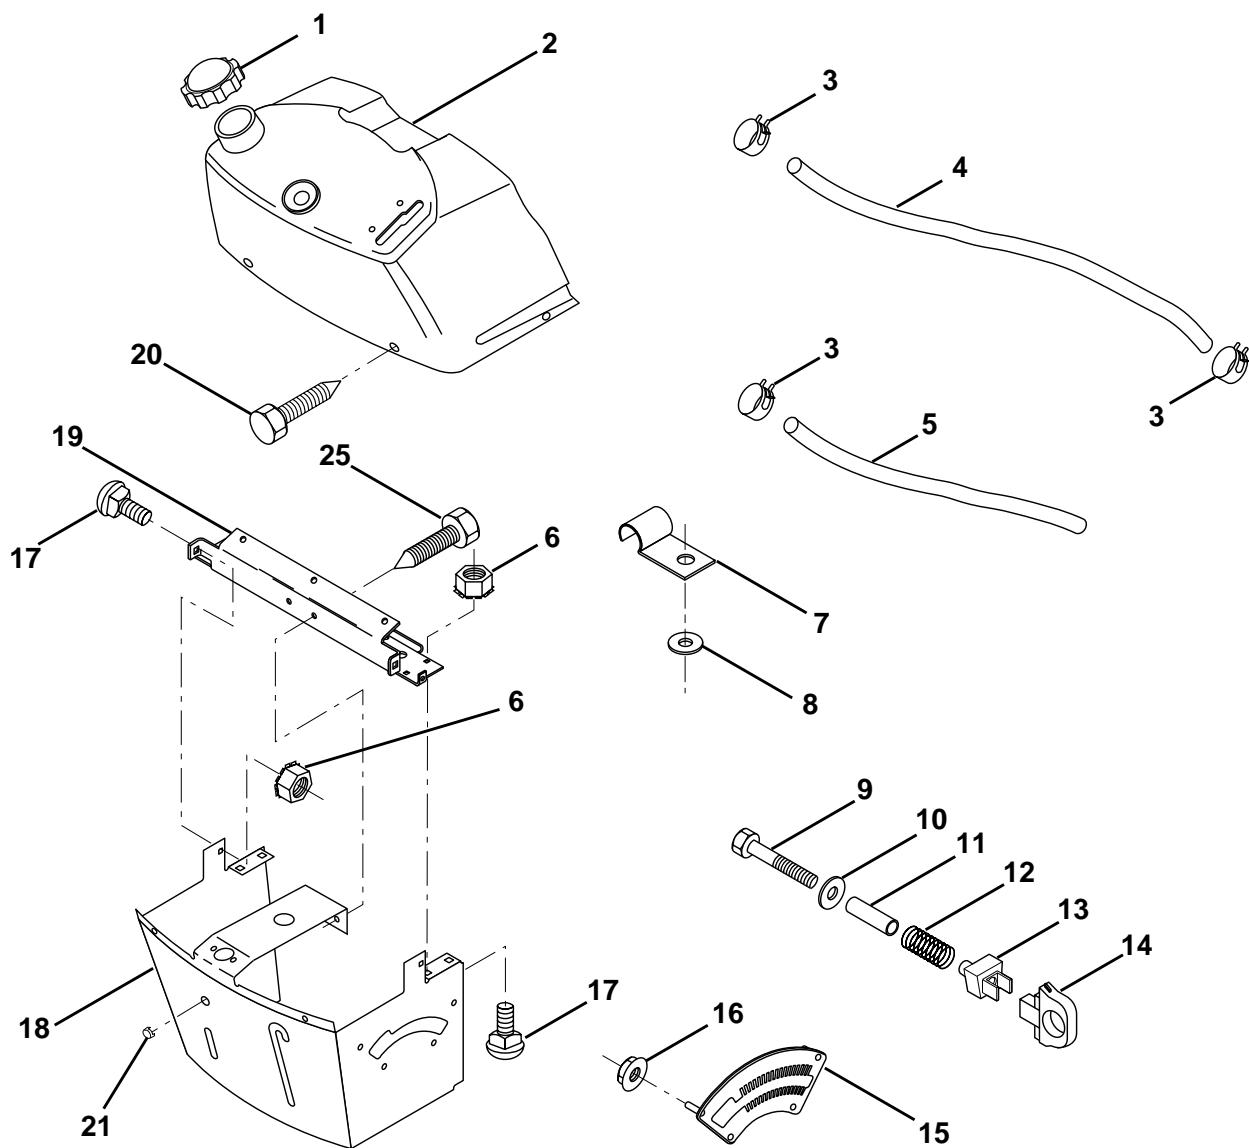

HARDWARE SHOWN LARGER FOR EASIER IDENTIFICATION

REPAIR PARTS

TRACTOR - MODEL NO. LR12 (J1236L), PRODUCT NO. 954 13 00-34
SEAT

KEY NO.	PART NO.	DESCRIPTION	KEY NO.	PART NO.	DESCRIPTION
1	872050412	Bolt, Carriage 1/4-20 x 1-1/2	13	874780814	Bolt Hex 1/2-13 x 7/8
2	532140116	Seat	14	810040800	Washer Lock Hvy. Hlicl Spring 1/2
3	532155925	Pan, Seat	15	819171912	Washer, 17/32 x 1-3/16 x 12 Ga.
4	873800500	Nut, Lock Hex w/Ins. 5/16-18	16	532127018	Bolt, Shoulder
5	532153236	Bolt, Shoulder 5/16-18 UNC	17	532121246	Bracket, Switch, Mounting
6	532145006	Clip, Push-in	18	532123976	Nut, Hex Large Flange Lock
8	874760616	Bolt, Fin Hex 3/8-16 UNC x 1	19	532121248	Bushing, Snap
9	532140551	Bracket, Pivot Seat	20	532121250	Spring, Compression
11	819133210	Washer 12/32 x 2 x 10 Ga.	21	532134300	Spacer, Split 28 Id. x .88 Lg.
12	873800600	Nut, Lock Hex w/Wsh 3/8-16 UNC			

HARDWARE SHOWN LARGER FOR EASIER IDENTIFICATION

REPAIR PARTS

TRACTOR - MODEL NO. LR12 (J1236L), PRODUCT NO. 954 13 00-34

DASH

KEY NO.	PART NO.	DESCRIPTION
1	532141523	Cap, Fuel
2	532138393	Assembly, Dash & Fuel Tank
3	532123487	Clamp, Hose
4	532008544	Line, Fuel
5	532008548	Line, Fuel
6	873640400	Nut, Hex, Keps 1/4-20
7	532124996	Clip, Fuel Line
8	819091216	Washer 9/32 x 3/4 x 16 Ga.
9	874760428	Bolt, Hex, Fin 1/4-20 x 1-3/4
10	819091413	Washer 11/32 x 11/16 x 16 Ga.
11	532121249	Spacer, Split

KEY NO.	PART NO.	DESCRIPTION
12	532003720	Spring
13	532126450	Clip, Height Adjustment
14	532126115	Knob, Height Stop
15	532122023	Adjustment, Quadrant Height
16	532124346	Nut, Self-Threading 3/16-18
17	872110404	Bolt, Carriage 1/4-20 x 1/2 Gr. 5
18	532130745	Support Assembly, Dash
19	532134744	Brace, Cross
20	817060408	Screw, Self-Tapping 1/4-20 x 1/2
21	532134014	Plug Dome Black
25	817720410	Screw Hex Thd Cut 1/4-20 x 5/8