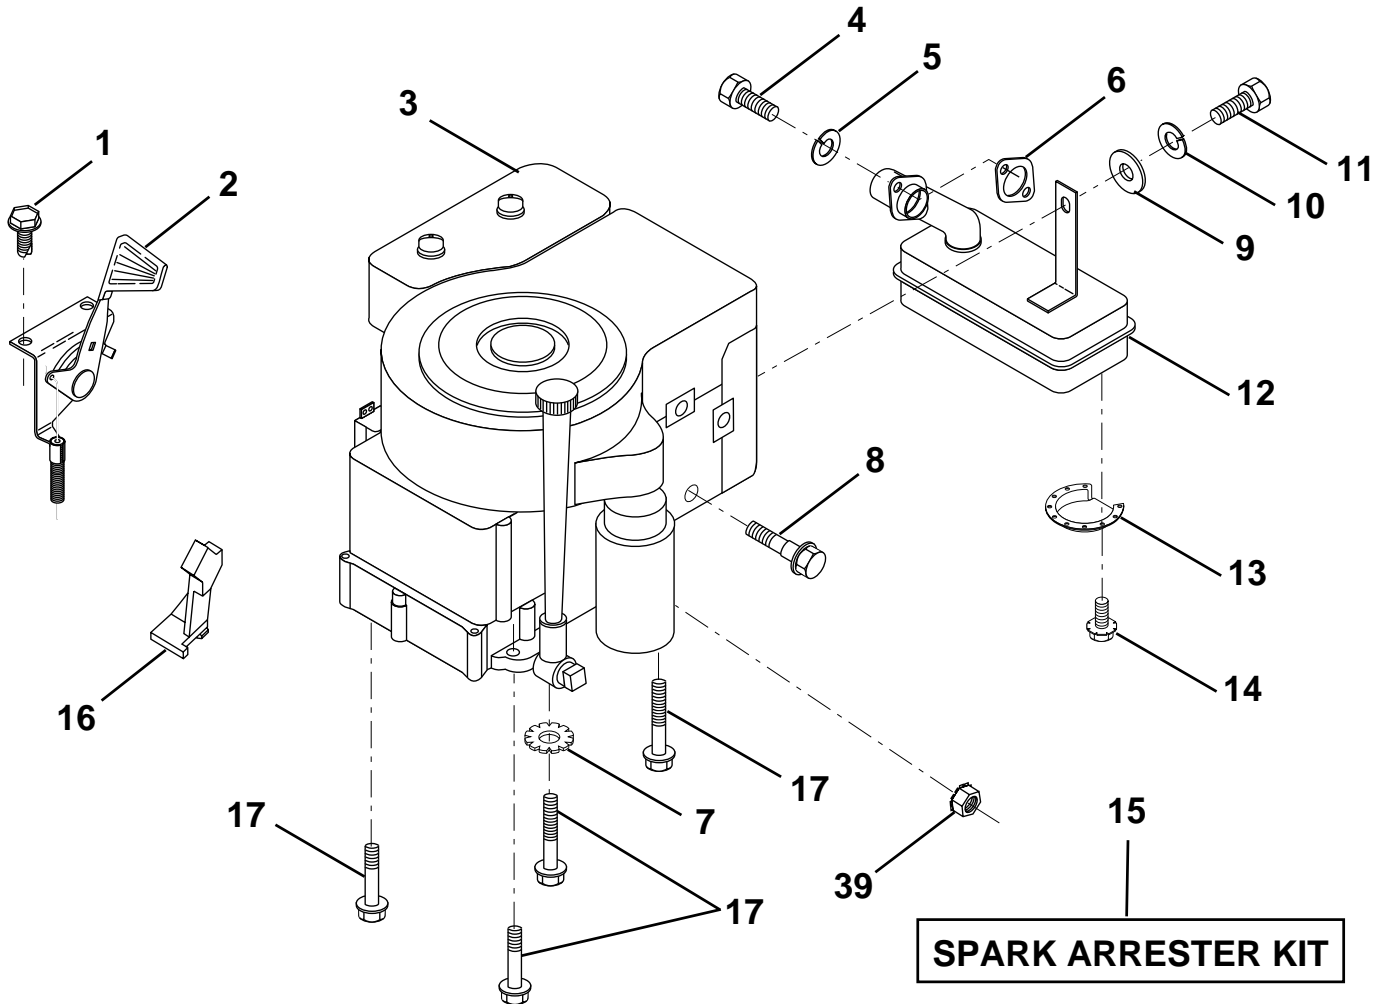

HARDWARE SHOWN LARGER FOR EASIER IDENTIFICATION

REPAIR PARTS

TRACTOR - MODEL NO. LR12 (J1236L), PRODUCT NO. 954 13 00-34
ENGINE

KEY NO.	PART NO.	DESCRIPTION	KEY NO.	PART NO.	DESCRIPTION
1	817720410	Screw, Hex Thd. Cut 1/4-20 x 5/8	9	819101216	Washer 5/16 x 3/4 x 16
2	532133025	Control, Throttle	10	810040400	Washer, Lock Hvy Hlcl Spring 1/4
3	-----	Engine, Briggs Model 289707 (Order Parts From Engine Manufacturer)	11	-----	Bolt, Hex Fin. (Order From Eng. Mfg.)
4	871070512	Screw, Hex, Cap 5/16-18 x 3/4	12	532137437	Muffler
5	810040500	Washer, Lock Heavy Helical Spring 5/16	13	532101326	Deflector, Muffler
6	532165291	Gasket, Exhaust	14	817030808	Screw, Spiderloc
7	811050600	Washer Lock Ext. Tooth 3/8	15	532137180	Arrester, Spark (Optional equipment)
8	532121094	Bolt Shoulder 5/16	16	532127951	Stop, Throttle
			17	817490624	Screw, Hex Washer Head, Thdrol. 3/8-16 x 1-1/2
			39	532128861	Nut Flange 1/4-20