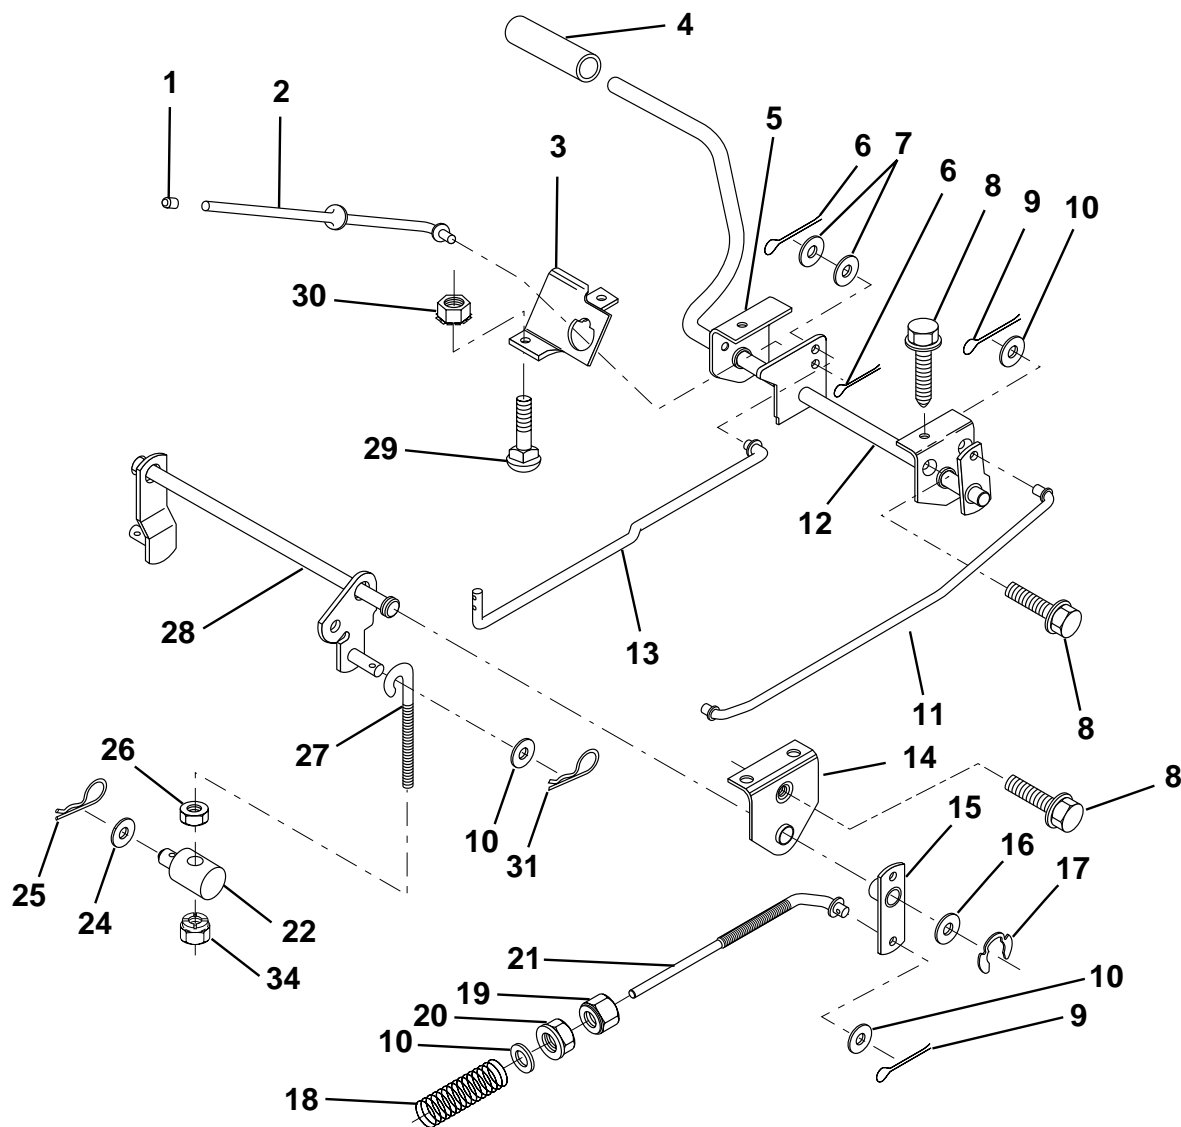

REPAIR PARTS

TRACTOR - MODEL NO. LR12 (J1236L), PRODUCT NO. 954 13 00-34
BRAKE / REAR MOWER LIFT ASSEMBLY

KEY NO.	PART NO.	DESCRIPTION	KEY NO.	PART NO.	DESCRIPTION
1	532071673	Cap, Plunger	16	819251816	Washer 25/32 x 1-1/8 x 16 Ga.
2	532123436	Rod, Parking Brake	17	812000034	Ring, Klip
3	532123437	Bracket, Parking Brake	18	532151332	Spring, Brake Rod
4	532124872	Cover, Pedal	19	873350600	Nut, Hex, Jam 3/8-16 UNC
5	532122504	Bracket, Clutch/Brake Pedal, L.H.	20	873800600	Nut, Lock, Hex W/Ins. 3/8-16 UNC
6	876020312	Pin, Cotter 3/32 x 3/4	21	532131460	Rod, Rear Brake
7	819131016	Washer 13/32 x 5/8 x 16 Ga.	22	532144585	Trunnion, Lift
8	817490508	Screw, Hex, Thd. Roll. 5/16-18 x 1/2	24	819132012	Washer 13/32 x 1-1/4 x 12 Ga.
9	876020412	Pin, Cotter 1/8 x 3/4	25	532124961	Spring, Retainer
10	819131316	Washer 13/32 x 13/16 x 16 Ga.	26	873930600	Nut, Centerlock 3/8-16 UNC
11	532123543	Rod, Brake Front	27	532127369	Link, Threaded
12	532139933	Assembly, Clutch/Brake Pedal	28	532140776	Assembly, Rear Mower Lift
13	532123394	Rod, Clutch	29	872110506	Bolt, Carriage 5/16-18 UNC x 3/4
14	532121978	Bracket, Lift, Shaft	30	873510500	Nut, Keps 5/16-16 UNC
15	532133332	Assembly, Brake, Pivot, Arm	31	532124660	Retainer, Spacer
			34	873680600	Nut, Crownlock 3/8-16 UNC

HARDWARE SHOWN LARGER FOR EASIER IDENTIFICATION