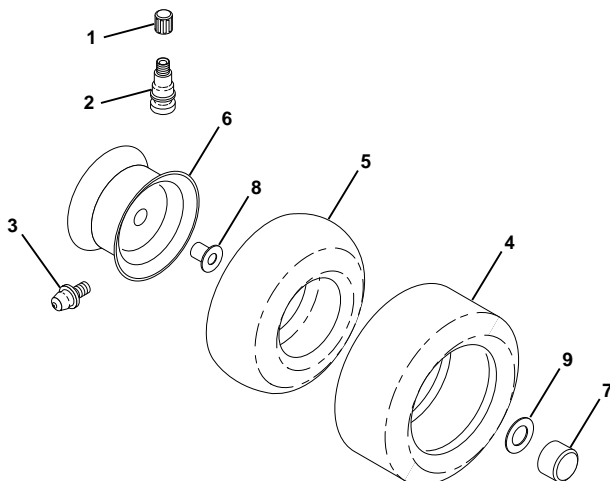

WHEELS & TIRES

KEY NO.	PART NO.	DESCRIPTION
1	532059192	Cap, Valve
2	532065139	Stem, Valve
3	532124957	Fitting, Grease\ (Front Wheels Only)
4	532137422	Tire, Front
4	532132703	Tire, Rear
5	532059904	Tube, Front (Optional Service Items Only)
5	532008134	Tube, Rear (Optional Service Items Only)
6	532142039	Rim, Front
6	532141652	Rim, Rear
7	532104757	Cap Axle
8	532124959	Bearing Flange
9	532121748	Washer 25/32 x 1-5/8 x 16 Ga.
--	532144334	Sealant, Tire (10 oz. Tube)