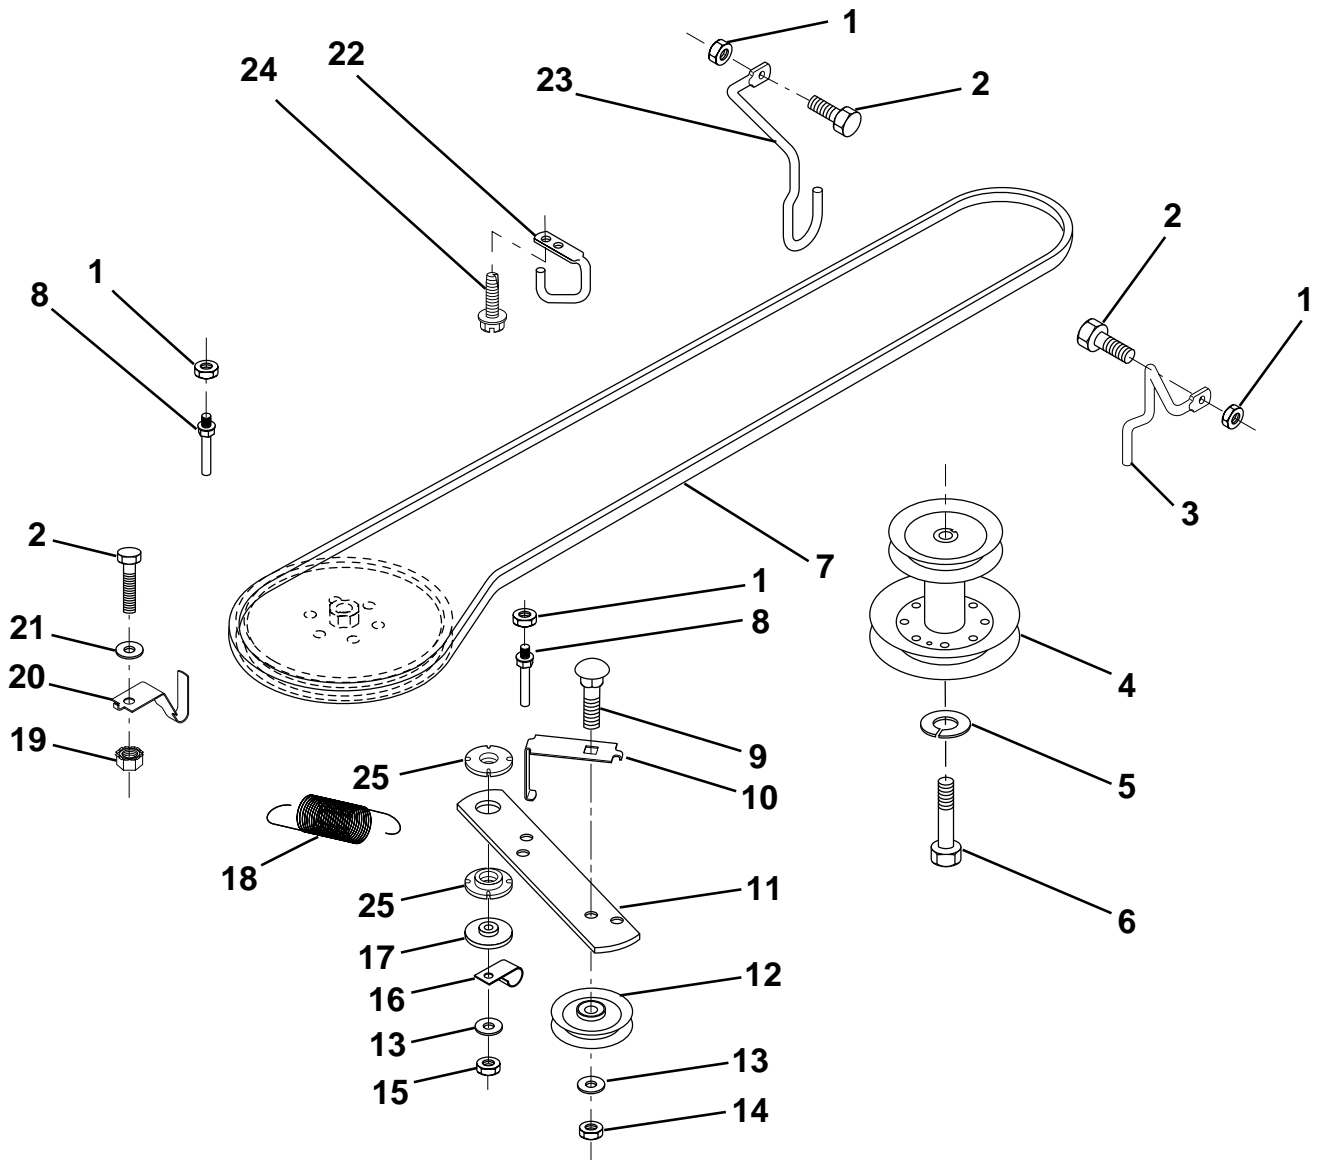

REPAIR PARTS

TRACTOR - MODEL NO. LR12 (J1236L), PRODUCT NO. 954 13 00-34
GROUND DRIVE

KEY NO.	PART NO.	DESCRIPTION	KEY NO.	PART NO.	DESCRIPTION
1	873680500	Nut, Crownlock 5/16-18	14	873930600	Nut, Centerlock 3/8-16 UNC
2	874760512	Bolt, Hex Hd 5/16-18 UNC x 3/4	15	873680600	Nut, Crownlock 3/8-16
3	532141342	Keeper, Mower Drive, R.H.	16	532126471	Clip, Insulated
4	532138029	Pulley, Engine	17	532150932	Spacer, Retainer
5	810040700	Washer, Lock 7/16	18	532131459	Spring Extension
6	871170744	Bolt Hex 7/16-20 Gr. 5	19	873510500	Nut, Keps 5/16-18 UNC
7	531013129	Traction, V-Belt Drive	20	532139919	Keeper, T/A Ground Drive Belt
8	532123405	Keeper, T/A Ground Drive Belt	21	819111016	Washer 11/32 x 5/8 x 16 Ga.
9	872140612	Bolt, Carr. 3/8-16 UNC x 1-1/2	22	532123404	Keeper, Frame Ground Drive Belt
10	532123396	Keeper, Belt Ground Drive Idler	23	532140916	Keeper, Mower Drive, L.H.
11	532150926	Arm, Ground Drive Clutch	24	817720408	Screw, Thd. Cut 1/4-20 x 1/2
12	532123674	Idler, Flat	25	532150935	Bushing, Nylon
13	819131316	Washer 13/32 x 13/16 x 16 Ga.			

HARDWARE SHOWN LARGER FOR EASIER IDENTIFICATION