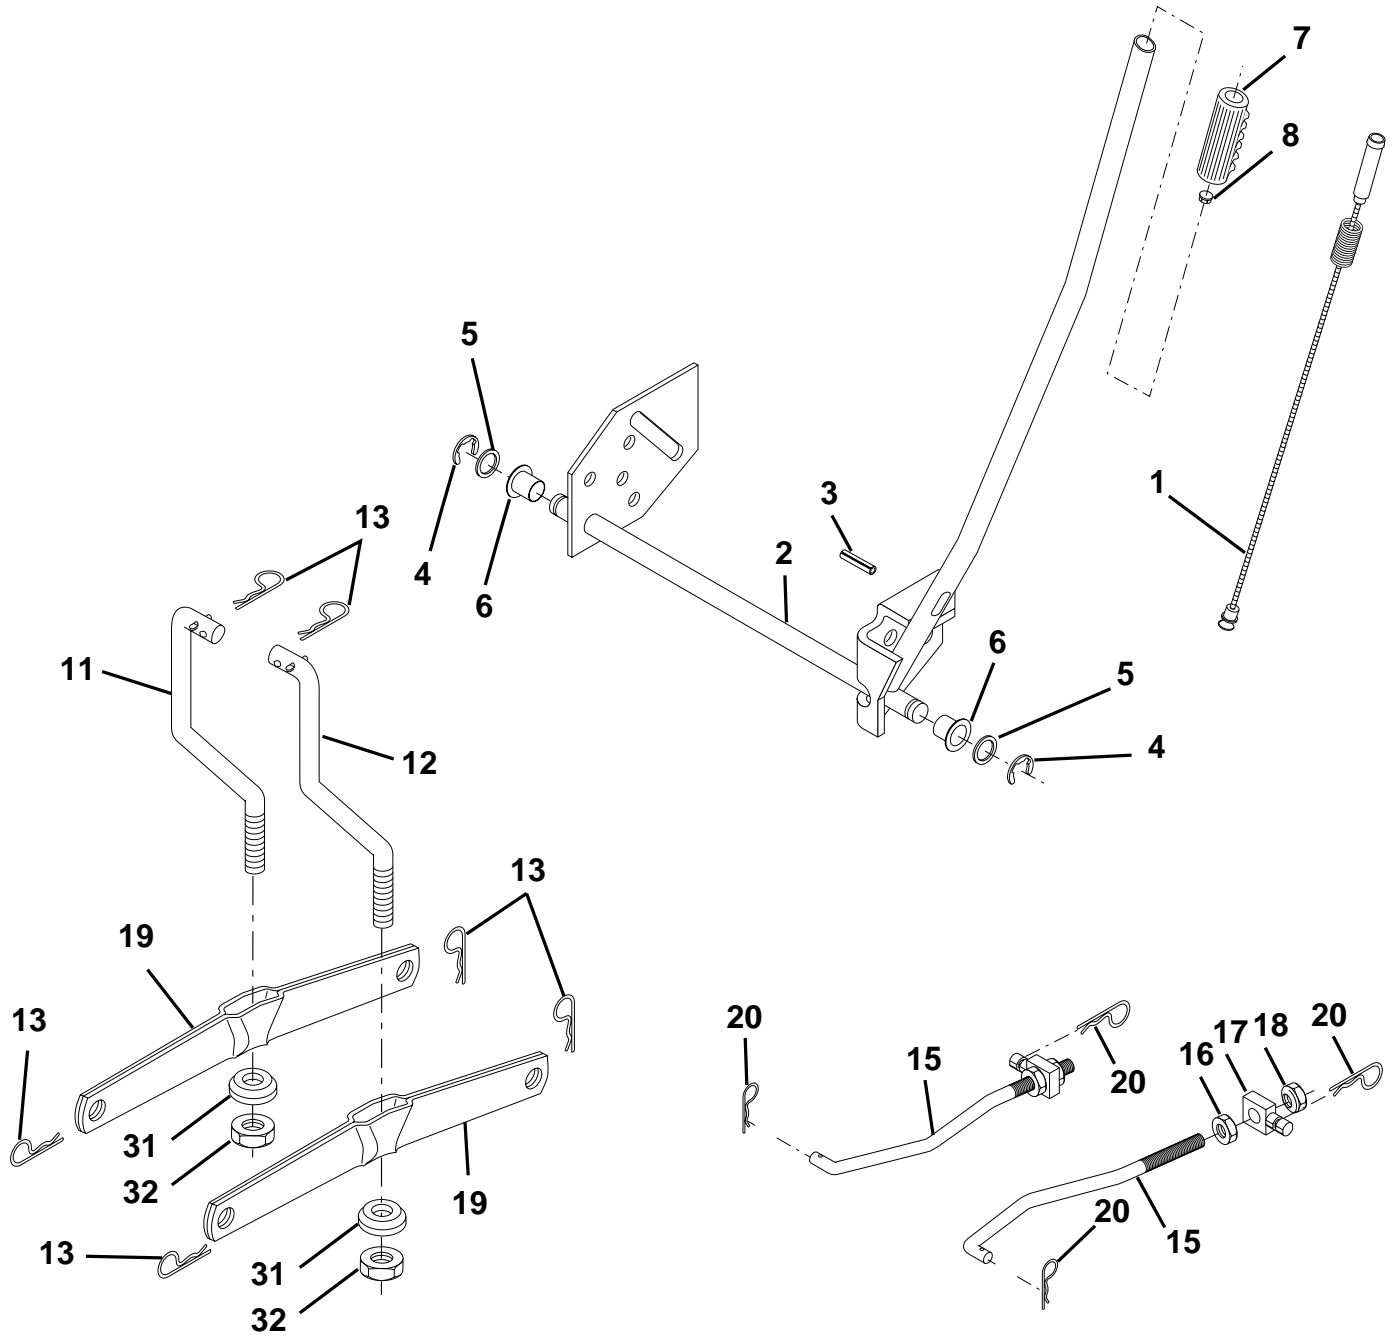

NOTE: All component dimensions given in U.S. inches
1 inch = 25.4 mm

REPAIR PARTS

TRACTOR - MODEL NO. LT12 (JLT12B), PRODUCT NO. 954 13 00-44

MOWER LIFT

REPAIR PARTS

TRACTOR - MODEL NO. LT12 (JLT12B), PRODUCT NO. 954 13 00-44