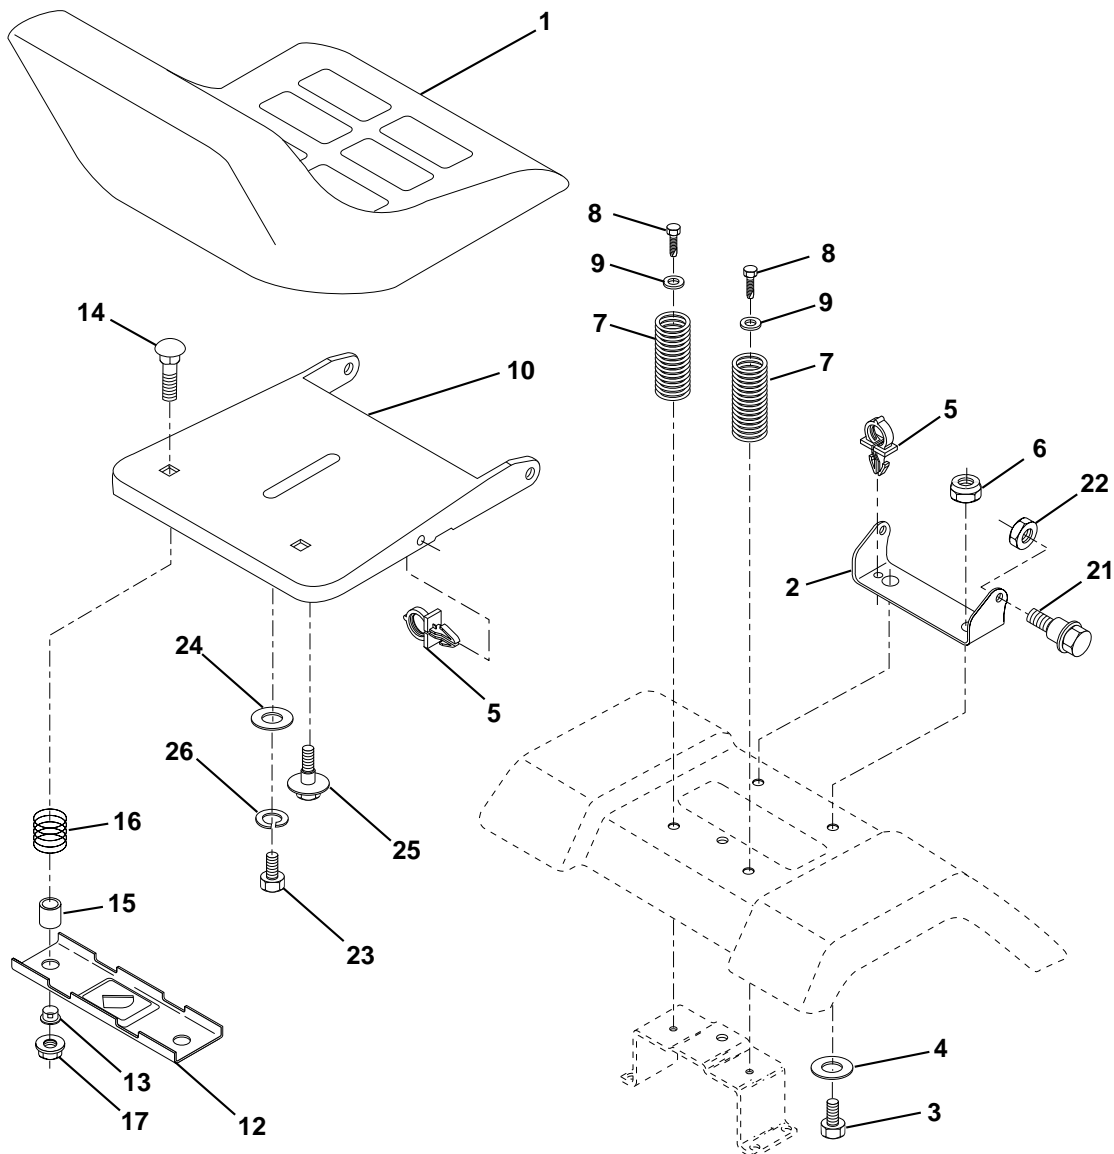

NOTE: All component dimensions given in U.S. inches.
1 inch = 25.4 mm.

REPAIR PARTS

TRACTOR - MODEL NO. LT12 (JLT12B), PRODUCT NO. 954 13 00-44

ENGINE

KEY NO.	PART NO.	DESCRIPTION
1	532170865	Control Th/ch LH Flag
2	817720410	Screw Hex Thd Cut 1/4-20x5/8 T
3	-----	Engine B&S Model No. 289707 (Order parts from engine manufacturer)
4	532137348	Muffler
13	532165291	Gasket
14	532148456	Tube Drain Oil Easy
16	811050600	Washer Lock Ext Tooth 3/8
23	532169837	Shield Brn/Dbr Guard
29	532137180	Kit Spark Arrestor (Flat Scrn)
31	532109202	Tank Fuel Front
32	532140527	Cap Asm Fuel W/sym Vented
33	532123487	Clamp Hose Black
37	532137040	Line Fuel 20"
38	532148315	Plug Drain Oil Easy
40	532124028	Bushing Snap Nyl Blk Fuel Line
44	817670412	Screw Hexwsh Thdrol 1/4-20x3/4
45	817000612	Screw 3/8-16 x 3/4
46	819091416	Washer 9/32 X 7/8 X 16 Ga
62	810040500	Washer Lock Hvy Hlcl Spr 5/16
66	532127951	Stop Throttle 3000 RPM
72	871070512	Screw Hexhd Cap 5/16-18 x 3/4
78	817060620	Screw 3/8-16 x 1-1/4 SMGML
81	873510400	Nut Keps Hex 1/4-20

NOTE: All component dimensions given in U.S. inches
1 inch = 25.4 mm

REPAIR PARTS

TRACTOR - MODEL NO. LT12 (JLT12B), PRODUCT NO. 954 13 00-44

SEAT ASSEMBLY

KEY NO.	PART NO.	DESCRIPTION
1	532140116	Seat
2	532140551	Bracket Pivot Seat 8 720
3	871110616	Bolt Fin Hex 3/8-16 Unc x 1
4	819131610	Washer 13/32 X 1 X 10 Ga
5	532145006	Clip Push-In
6	873800600	Nut Hex w/Ins. 3/8-16 Unc
7	532124181	Spring Seat Cprsn 2 250 Blk Zi
8	817000616	Screw 3/8-16 x 1.5 SMGML
9	819131614	Washer 13/32 X 1 X 14 Ga.
10	532174894	Pan Seat
12	532121246	Bracket Mounting Switch
13	532121248	Bushing Snap Blk Nyl 50 Id