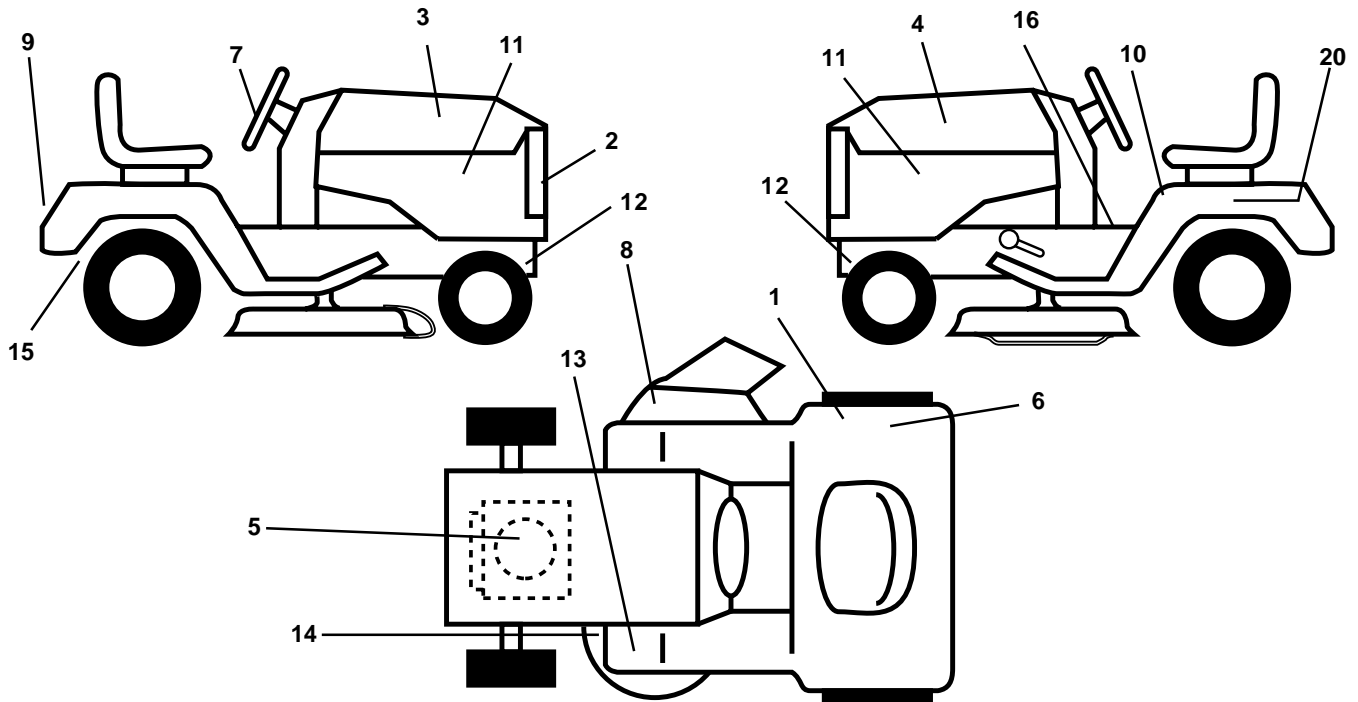

REPAIR PARTS

TRACTOR - MODEL NO. LT12 (JLT12B), PRODUCT NO. 954 13 00-44

DECALS

KEY NO.	PART NO.	DESCRIPTION	KEY NO.	PART NO.	DESCRIPTION
1	532126187	Decal 100 DBA	12	532159736	Decal Chassis Hot Muffler
2	532152262	Decal Grille	13	532159737	Decal Brake/Clutch Symbol LT
3	532175885	Decal Hood RH	14	532136832	Decal V-Belt Schematic
4	532175886	Decal Hood LH	15	532162598	Decal Drawbar Load Limit
5	532170832	Decal HP Engine	16	532140837	Decal Saddle Brake Parking
6	532145437	Decal Europe Stand CE	20	532145005	Decal Bat Dan/Psn
7	532175884	Decal, Ins. Strg Whl.	--	532171284	Pad Footrest LH STLT
8	532145494	Decal Mower Cutfinger	--	532171285	Pad Footrest RH STLT
9	532141761	Decal Fender Jonsered	--	532138311	Decal Handle Lift Height Adjust
10	532145498	Decal Read Owner's Manual Syms.	--	532176379	Manual Operator's (Euro.)
11	532162927	Decal Hood Insert B&S White	--	532176380	Manual Operator's (Scan.)