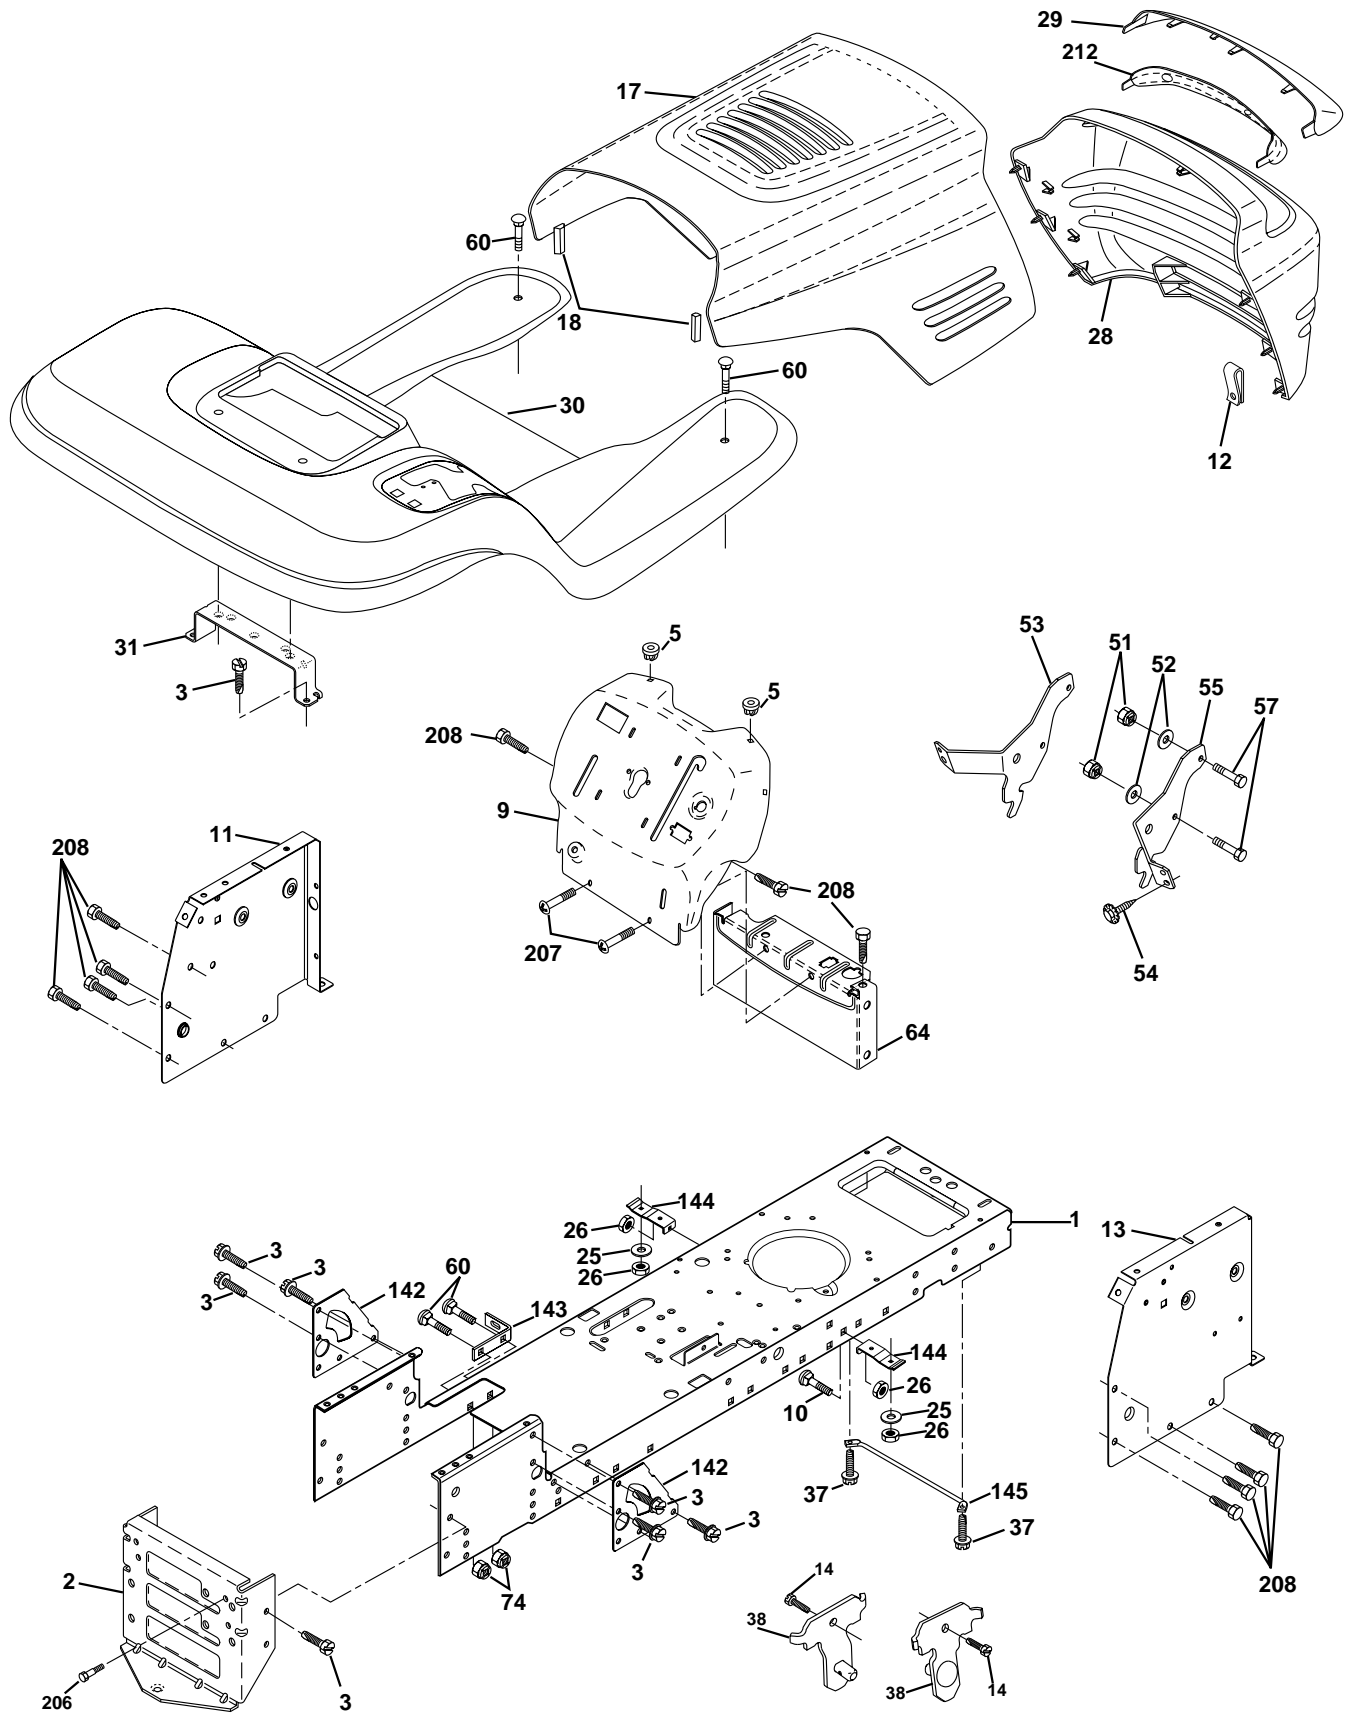

REPAIR PARTS

TRACTOR - MODEL NO. LT12 (JLT12B), PRODUCT NO. 954 13 00-44

CHASSIS AND ENCLOSURES

REPAIR PARTS

TRACTOR - MODEL NO. LT12 (JLT12B), PRODUCT NO. 954 13 00-44
CHASSIS AND ENCLOSURES

KEY NO.	PART NO.	DESCRIPTION
1	532174619	Chassis Weldment
2	532176554	Drawbar
3	817060612	Screw 3/8-16 x .75 SMGML
5	532155272	Bumper Hood/Dash
9	532172151	Dash P/L
10	872140608	Bolt Carriage 3/8-16 x 1
11	532155927	Panel Dash Lh
12	532145660	Clip Tinnerman Grille P/L
13	532173025	Panel Dash Rh
14	817490608	Screw Thdrol 3/8-16 x 1/2
17	532150760	Hood LT/PL with Louvers
18	532126938	Bumper Hood
25	819131312	Washer 13/32 X 13/16 X 12 Ga
26	873800600	Nut Lock Hex W/Ins 3/8-16 Unc
28	532169509	Grill/Lens Asm.
29	532166603	Lens LT/PL Grille Shark Plain
30	532172157	Fender Footrest
31	532139976	Bracket Support Fender
37	817490508	Screw Thdrol 6/16-18 x 1/2 TYT
38	532169834	Bracket, Asm. Pivot
51	873800400	Nut Lock Hex W/Ins 1/4-20
52	819091416	Washer 9/32 x 7/8 x 16 Ga.
53	532145201	Bracket Pnt. Pickoff LH
54	532161464	Screw Hex Wshd 8-18 x 7/8
55	532145202	Bracket Grille Pickoff RH
57	874780412	Bolt Hex 1/4-20 x 3/4
60	872140606	Bolt Rdhd Sqnk 3/8-16unc x 3/4
64	532154798	Dash Lower STLT
74	873680600	Nut Crownlock 3/8-16 UNC
142	532165867	Plate Reinforcement STLT
143	532154966	Bracket Swaybar Chassis
144	532154207	Bracket Pnt Footrest STLT
145	532156524	Rod Pivot Chassis/Hood
206	532170165	Bolt Shoulder 5/16-18
207	817670508	Screw Thdrol 5/16-18 x 1/2
208	817670608	Screw Thdrol 3/8-16 x 1/2
212	532165919	Insert Lens Reflective
--	532005479	Plug Button

NOTE: All component dimensions given in U.S. inches
1 inch = 25.4 mm