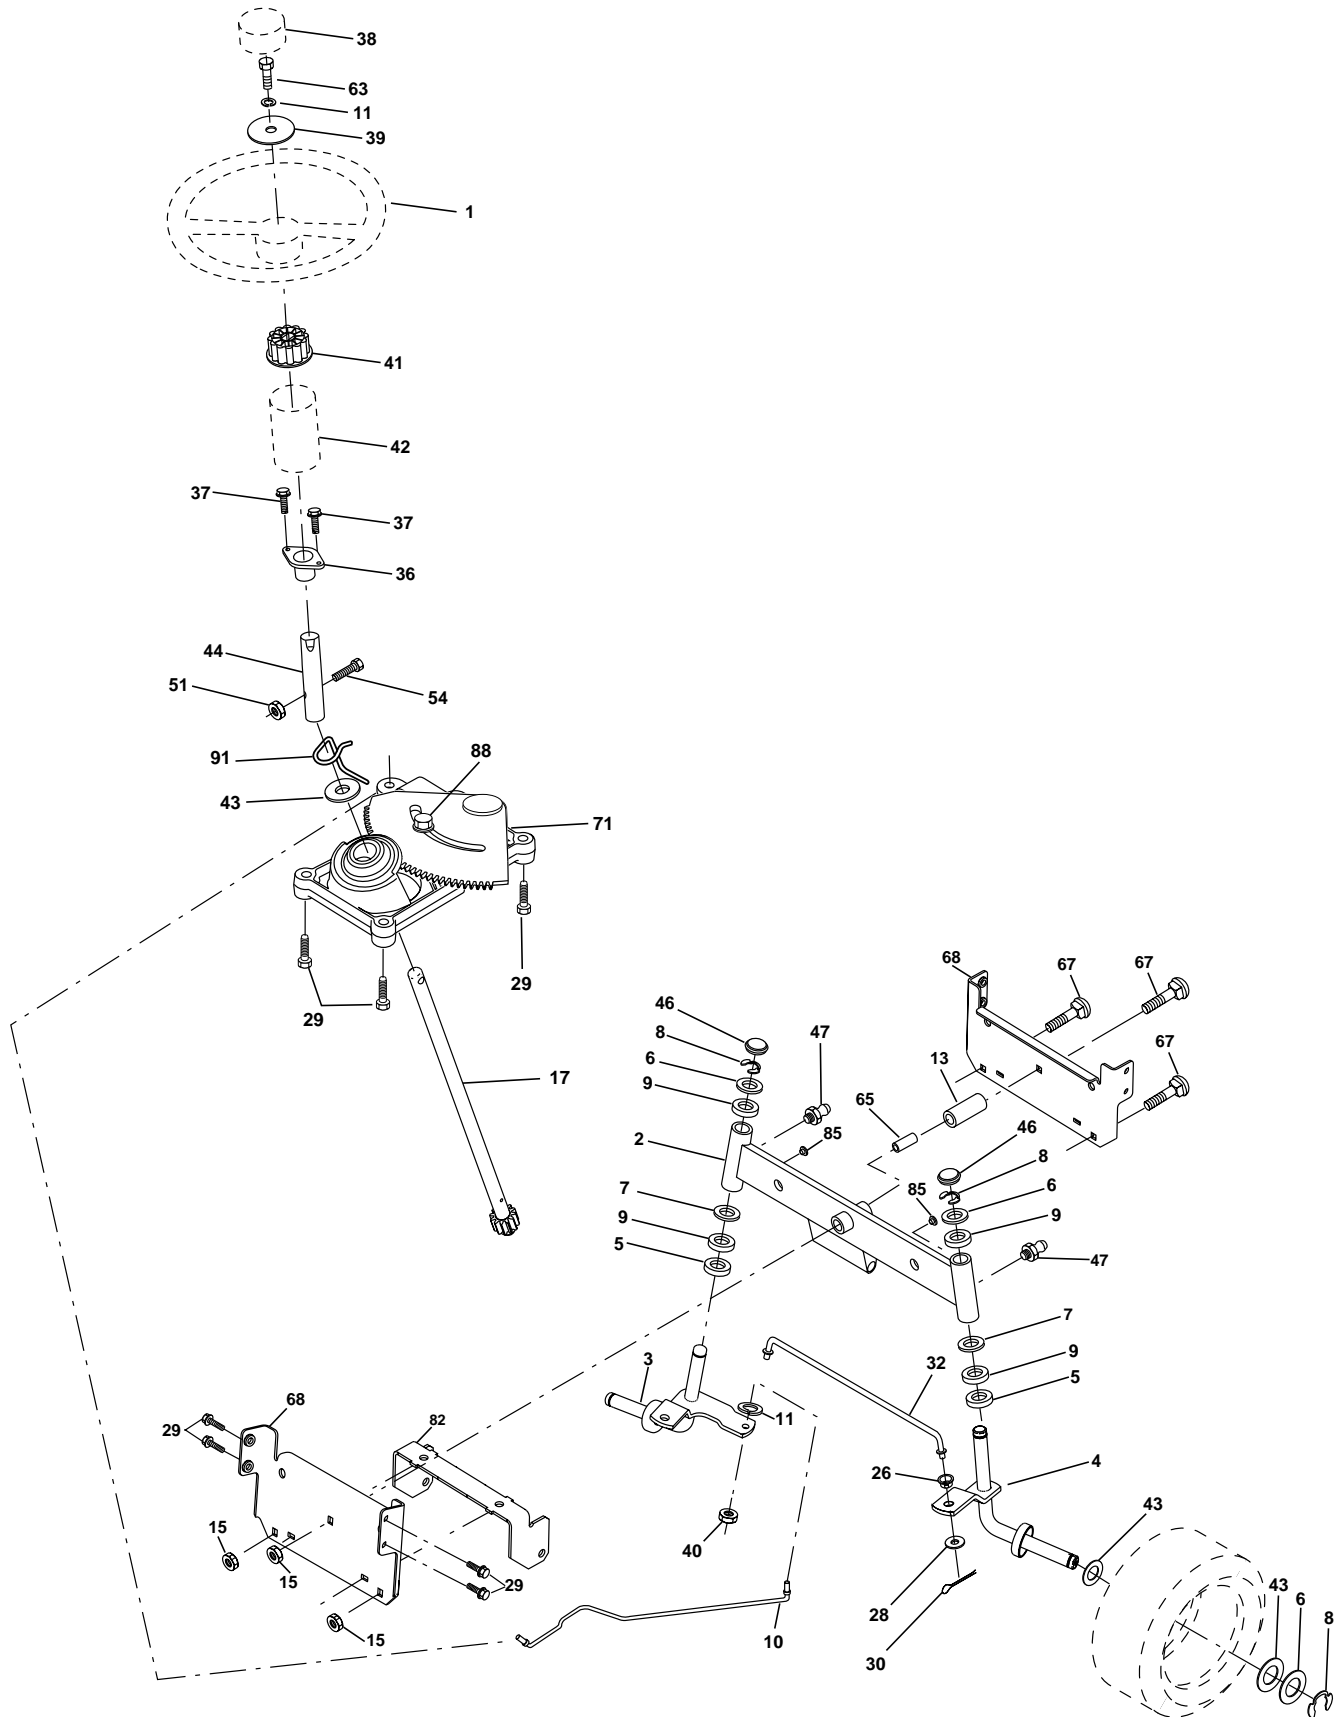

REPAIR PARTS

TRACTOR - MODEL NO. LT12 (JLT12B), PRODUCT NO. 954 13 00-44

STEERING ASSEMBLY

REPAIR PARTS

TRACTOR - MODEL NO. LT12 (JLT12B), PRODUCT NO. 954 13 00-44

STEERING ASSEMBLY

KEY NO.	PART NO.	DESCRIPTION
1	532177182	Wheel Steering
2	532154427	Axle Asm STMP Dropped STL
3	532169840	Spindle Asm LH
4	532169839	Spindle Asm RH
5	532124931	Bearing Race Thrust Harden
6	532121748	Washer 25/32 X 1-5/8 X 16 Ga
7	819272016	Washer 27/32 X 1-1/4 X 16 Ga
8	812000029	Ring Klip #t5304-75
9	532124937	Bearing Col Strg Blk
10	532175121	Link Drag
11	810040600	Washer Lock Hvy Hlcl Spr 3/8
13	532136518	Bearing Axle STL/GT
15	532145212	Nut Hexflange Lock
17	532177876	Shaft Asm Strg
26	532126847	Bushing Link Drag Blk LR
28	819131416	Washer 13/32 X 7/8 X 16 Ga
29	817060612	Screw 3/8-16x3/4 SMGML
30	876020412	Pin Cotter 1/8 X 3/4 Cad
32	532130465	Rod Tie Wire Form 19 75 Mech
36	532155099	Bushing Strg
37	532152927	Screw
38	532177183	Insert Cap Strg Wh
39	819133812	Washer 13/32 X 2-3/8 X 8 Ga
40	532124701	Lock nut
41	532100711	Adaptor Wheel Strg
42	532169633	Boot Steering Shaft
43	532121749	Washer 25/32 X 1 1/4 X 16 Ga
44	532153720	Extension Steering Shaft LR/LT
46	532121232	Cap Spindle Fr Top Blk
47	532124836	Fitting Grease
51	873800500	Nut Lock Hex w/Ins 5/16-18
54	874780520	Bolt Fin Hex 5/16-18 Unc x 1-1/4
63	874780616	Bolt Fin Hex 3/8-16unc x 1 Gr. 5
65	532160367	Spacer Axle
67	872110618	Bolt RDHD SQNK 3/8-16 x 2-1/4
68	532169827	Axle, Brace
71	532175146	Steering Asm.
82	532169835	Bracket Susp Chassis Front
85	532133835	Fastner Christmas Tree
88	532175118	Bolt Shoulder 7/16-20 Unc
91	532175553	Clip Steering

NOTE: All component dimensions given in U.S. inches.
1 inch = 25.4 mm.