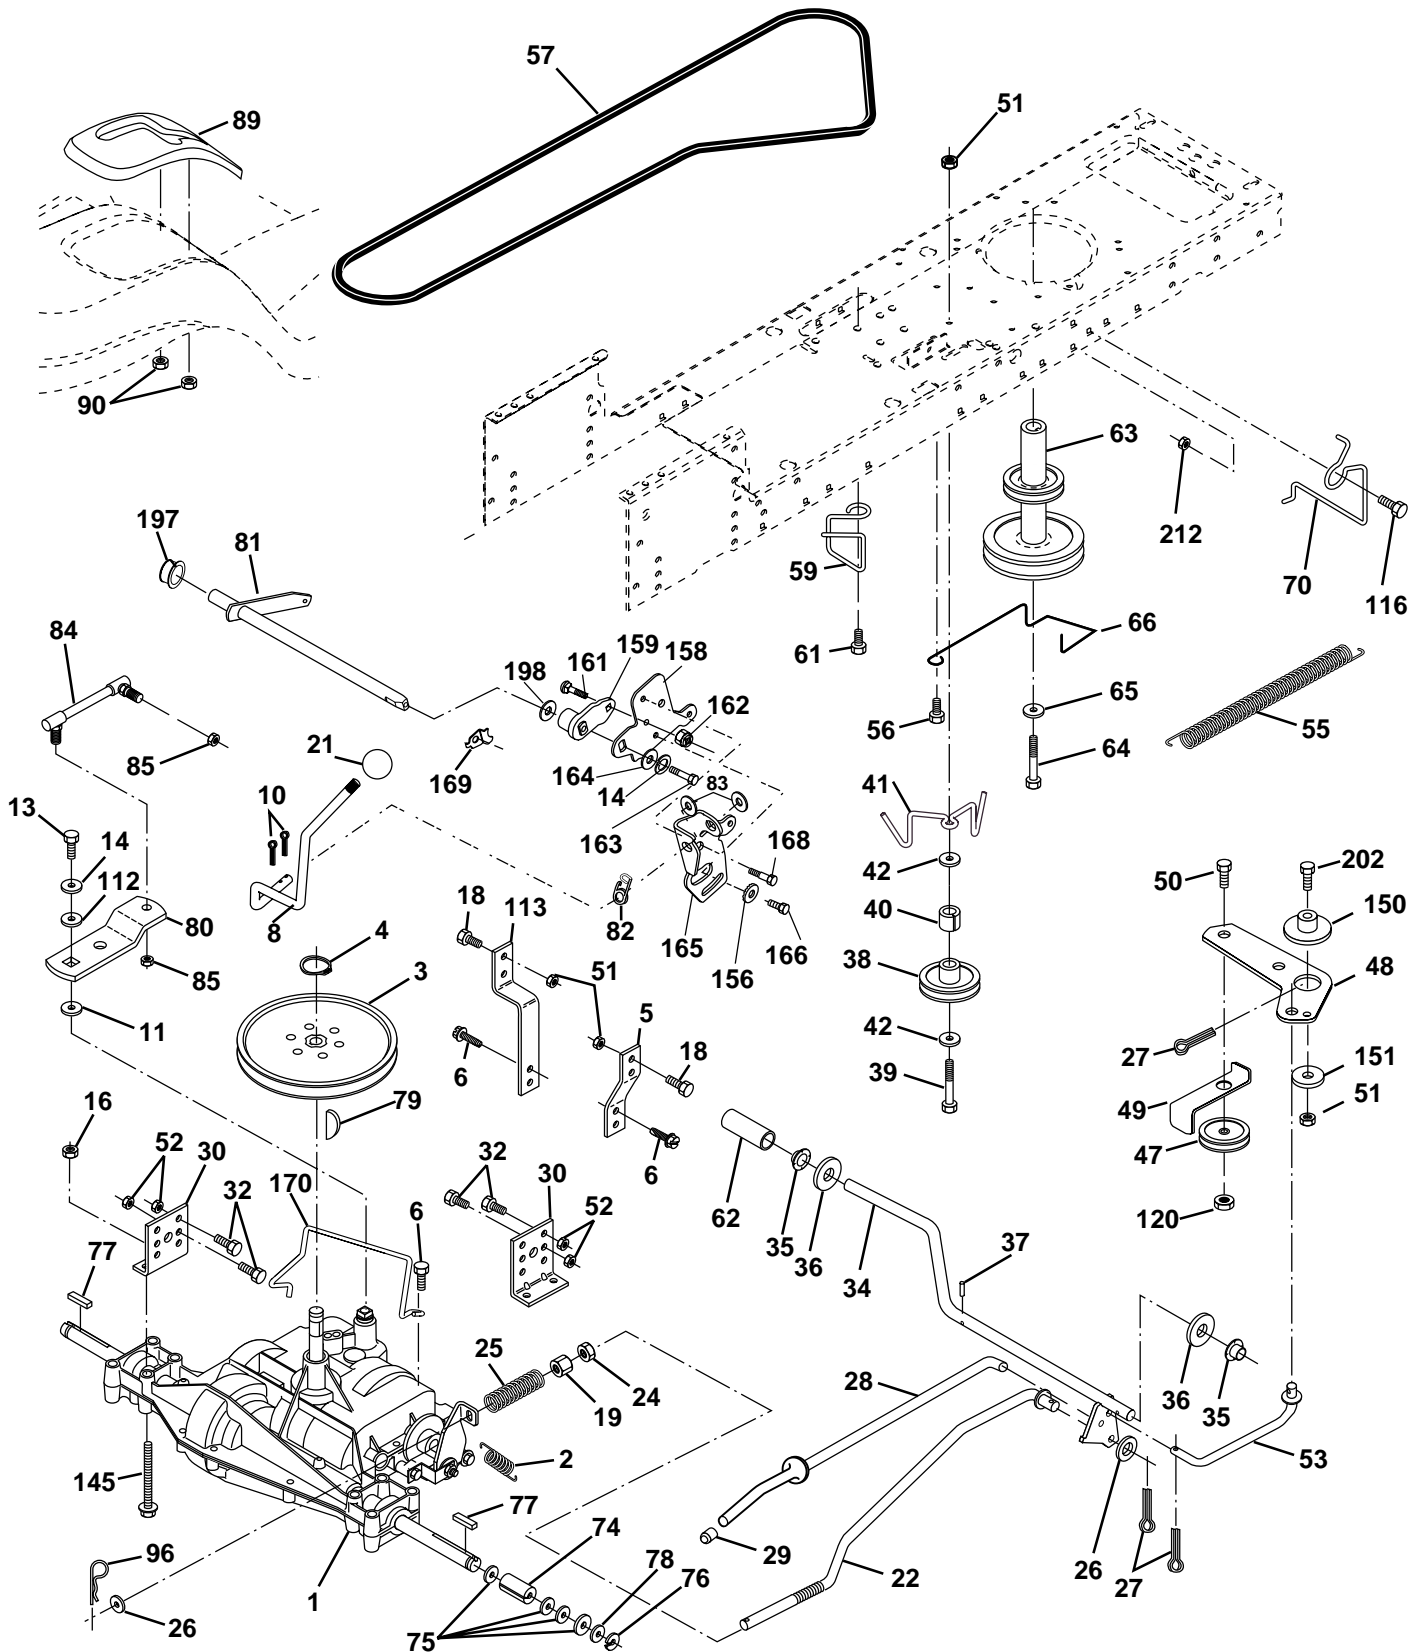

REPAIR PARTS

TRACTOR - MODEL NO. LT12 (JLT12B), PRODUCT NO. 954 13 00-44

DRIVE

REPAIR PARTS

TRACTOR - MODEL NO. LT12 (JLT12B), PRODUCT NO. 954 13 00-44

DRIVE

KEY NO.	PART NO.	DESCRIPTION	KEY NO.	PART NO.	DESCRIPTION
1	-----	Transaxle Peerless 205-544C Order parts from transaxle manufacturer	61	817060612	Screw 3/8-16 x .75
2	532146682	Spring Return Brake T/a Zinc	62	532124872	Cover Pedal Round
3	532123666	Pulley Transaxle 18" tires	63	532175410	Engine Pulley LT/YT
4	812000028	Ring Retainer# 5100-62	64	871170764	Bolt Hex
5	532121520	Strap Torque 30 Degrees	65	810040700	Washer Lock Hvy Hlcl Spr 7/16
6	817060512	Screw Thdrol 5/16-18	66	532154778	Keeper Belt Engine Foolproof
8	532165866	Rod Shift Fender Adjust Lt	70	532134683	Guide Belt Mower Drive RH
10	876020416	Pin Cotter 1/8 X 1 Cad	74	532137057	Spacer Axle
11	532105701	Washer Plate Shf 388 Sq Hole	75	532121749	Washer 25/32 X 1 1/4 X 16 Ga
13	874550412	Bolt 1/4-28 Unf Gr 8 W/Patch	76	812000001	E-ring #5133-75
14	810040400	Washer Lock Hvy Helical	77	532123583	Key Square 2 0 X 1845/ 1865
16	873800500	Nut Lock Hex w/lns 5/16-18	78	532121748	Washer 25/32 X 1-5/8 X 16 Ga
18	874780616	Bolt, Fin Hex 3/8-16 UNC x 1 Gr. 5	79	532125096	Key Woodruff #9 3/16 x 3/4
19	873800600	Nut Lock 3/8-16 Unc	80	532131486	Arm Shift
21	532121274	Knob	81	532165594	Shaft Asm Cross 18"t
22	532130804	Rod Brake Blk Zinc 26 840	82	532165711	Spring Torsion T/a
24	873350600	Nut Hex Jam 3/8-16 Unc	83	819171216	Washer 17/32 X 3/4 X 16 Ga
25	532106888	Spring Rod Brake 2 00 Zinc	84	532166228	Link Transaxle
26	819131316	Washer 13/32 X 13/16 X 16 Ga	85	532150360	Nut Lock Center 1/4 - 28 FNTHD
27	876020412	Pin Cotter 1/8 X 3/4 Cad	89	532176579	Console Shift STLT
28	532175765	Rod Brake Parking LT/YT	90	532124346	Nut Self-thd Wsh-hd 1/4 Zinc
29	532071673	Cap Brake Parking Black	96	532124788	Retainer Spring 1"
30	532174973	Bracket Mtg Transaxle	112	819091210	Washer 9/32 x 3/4 x 10 Ga.
31	532127275	Keeper Belt LH	113	532127285	Strap Torque LT
32	874760512	Bolt Hex Hd 5/16-18unc X 3/4	116	872110608	Bolt Rdhd Sq Neck 3/8-16 x 1.0
34	532175578	Shaft Asm Pedal Foot	120	873900600	Nut Lock Flg. 3/8-16 Unc
35	532120183	Bearing Nylon Blk 629 Id	145	874490540	Bolt Hex 5/16-18 Gr. 5
36	819211616	Washer 21/32 X 1 X 16 Ga	150	532175456	Spacer
37	532124963	Pin Roll 3/16 X 1"	151	819133210	Washer 13/32 x 2 x 10 Ga.
38	532165936	Pulley Idler Flat	156	532166002	Washer Srrted 5/16ID x 1.125
39	874760648	Bolt Fin Hex 3/8-16 Unc x 3	158	532165589	Bracket Shift Mount
40	532175461	Spacer Split	159	532165494	Hub Tapered Flange Shift Lt
41	532175556	Keeper Belt Idler Flat	161	872140406	Bolt Rdhd Sqnk 1/4-20 x 3/4 Gr 5
42	819131312	Washer 13/32 X 13/16 X 12 Ga	162	873680400	Nut Crownlock 1/4-20 Unc
47	532127783	Pulley Idler V Groove Plastic	163	874780416	Bolt Hex Fin 1/4-20 Unc x 1 Gr 5
48	532154407	Bellcrank Clutch Grnd Driv	164	819091010	Washer 5/8 x .281 x 10 Ga
49	532123205	Retainer Belt Style Spring	165	532165623	Bracket Pivot Lever
50	874760624	Bolt Hex Hd 3/8-16unc X 1-1/2	166	532166880	Screw 5/16-18 x 5/8
51	873680600	Nut Crownlock 3/8-16 Unc	168	532165492	Bolt Shoulder 5/16-18 x .561
52	873680500	Nut Crownlock 5/16-18 Unc	169	532165580	Plate Fastening Lt
53	532105710	Link Clutch	170	532173898	Keeper, Belt T/A D/P
55	532105709	Spring Return Clutch 6 75	197	532169613	Nyliner Snap-In
56	817060616	Screw 3/8-16 X 1.0	198	532169593	Washer Nyl 7/8 ID x 105"
57	532130801	V-Belt Ground Drive 95 25	202	872110614	Bolt Carr. SH 3/8-16 x 1-3/4 Gr. 5
58	532127274	Keeper Belt RH	212	532145212	Nut, Hex Flange Lock
59	532169691	Keeper Belt Span Ctr			

NOTE: All component dimensions given in U.S. inches
1 inch = 25.4 mm