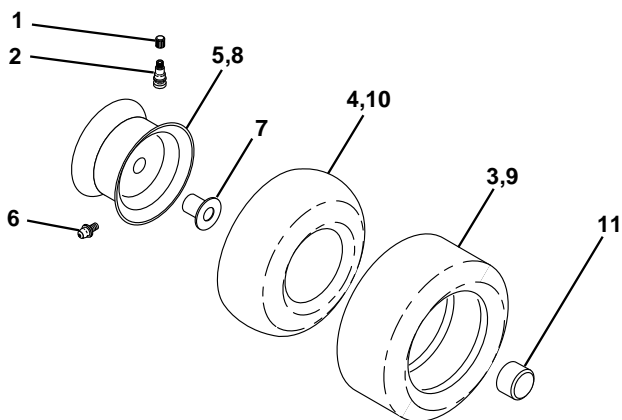

KEY NO.	PART NO.	DESCRIPTION
14	872050412	Bolt Rdhd Sqnk 1/4-20x1-1/2
15	532134300	Spacer Split 28x96 Yel Zinc
16	532121250	Spring Cprsn 1.27 Blk Pnt
17	532123976	Nut Lock 1/4 Lge Flg Gr 5 Zinc
21	532171852	Bolt SHLD 5/16-18 Unc-2A
22	873800500	Nut Hex Lock W/Ins 5/16-18
23	871110814	Bolt Hex
24	819171912	Washer 17/32 X 1-3/16 X 12 Ga.
25	532127018	Bolt Shoulder 5/16-18 X 62
26	810040800	Washer Lock Hvy HLCL Spr. 1/2

NOTE: All component dimensions given in U.S. inches.
1 inch = 25.4 mm

REPAIR PARTS

TRACTOR - MODEL NO. LT12 (JLT12B), PRODUCT NO. 954 13 00-44

DECALS

KEY NO.	PART NO.	DESCRIPTION	KEY NO.	PART NO.	DESCRIPTION
1	532126187	Decal 100 DBA	12	532159736	Decal Chassis Hot Muffler
2	532152262	Decal Grille	13	532159737	Decal Brake/Clutch Symbol LT
3	532175885	Decal Hood RH	14	532136832	Decal V-Belt Schematic
4	532175886	Decal Hood LH	15	532162598	Decal Drawbar Load Limit
5	532170832	Decal HP Engine	16	532140837	Decal Saddle Brake Parking
6	532145437	Decal Europe Stand CE	20	532145005	Decal Bat Dan/Psn
7	532175884	Decal, Ins. Strg Whl.	--	532171284	Pad Footrest LH STLT
8	532145494	Decal Mower Cutfinger	--	532171285	Pad Footrest RH STLT
9	532141761	Decal Fender Jonsered	--	532138311	Decal Handle Lift Height Adjust
10	532145498	Decal Read Owner's Manual Syms.	--	532176379	Manual Operator's (Euro.)
11	532162927	Decal Hood Insert B&S White	--	532176380	Manual Operator's (Scan.)

WHEELS & TIRES

KEY NO.	PART NO.	DESCRIPTION
1	532059192	Cap Valve Tire
2	532065139	Stem Valve
3	532106222	Tire F Ts 15 X 6 0 - 6 Service
4	532059904	Tube Front (Service Item Only)
5	532138336	Rim Asm 6"front Silver Service
6	532124957	Fitting Grease (Front Wheel Only)
7	532124959	Bearing Flange (Front Wheel Only)
8	532138337	Rim Asm 8"rear Silver Service
9	532124635	Tire R Ts 18x9 5-8 C Service
10	532124926	Tube Rear (Service Item Only)
11	532175039	Cap Axle Blk 1 50 X 1 00
--	532144334	Sealant, Tire (10 oz. Tube)