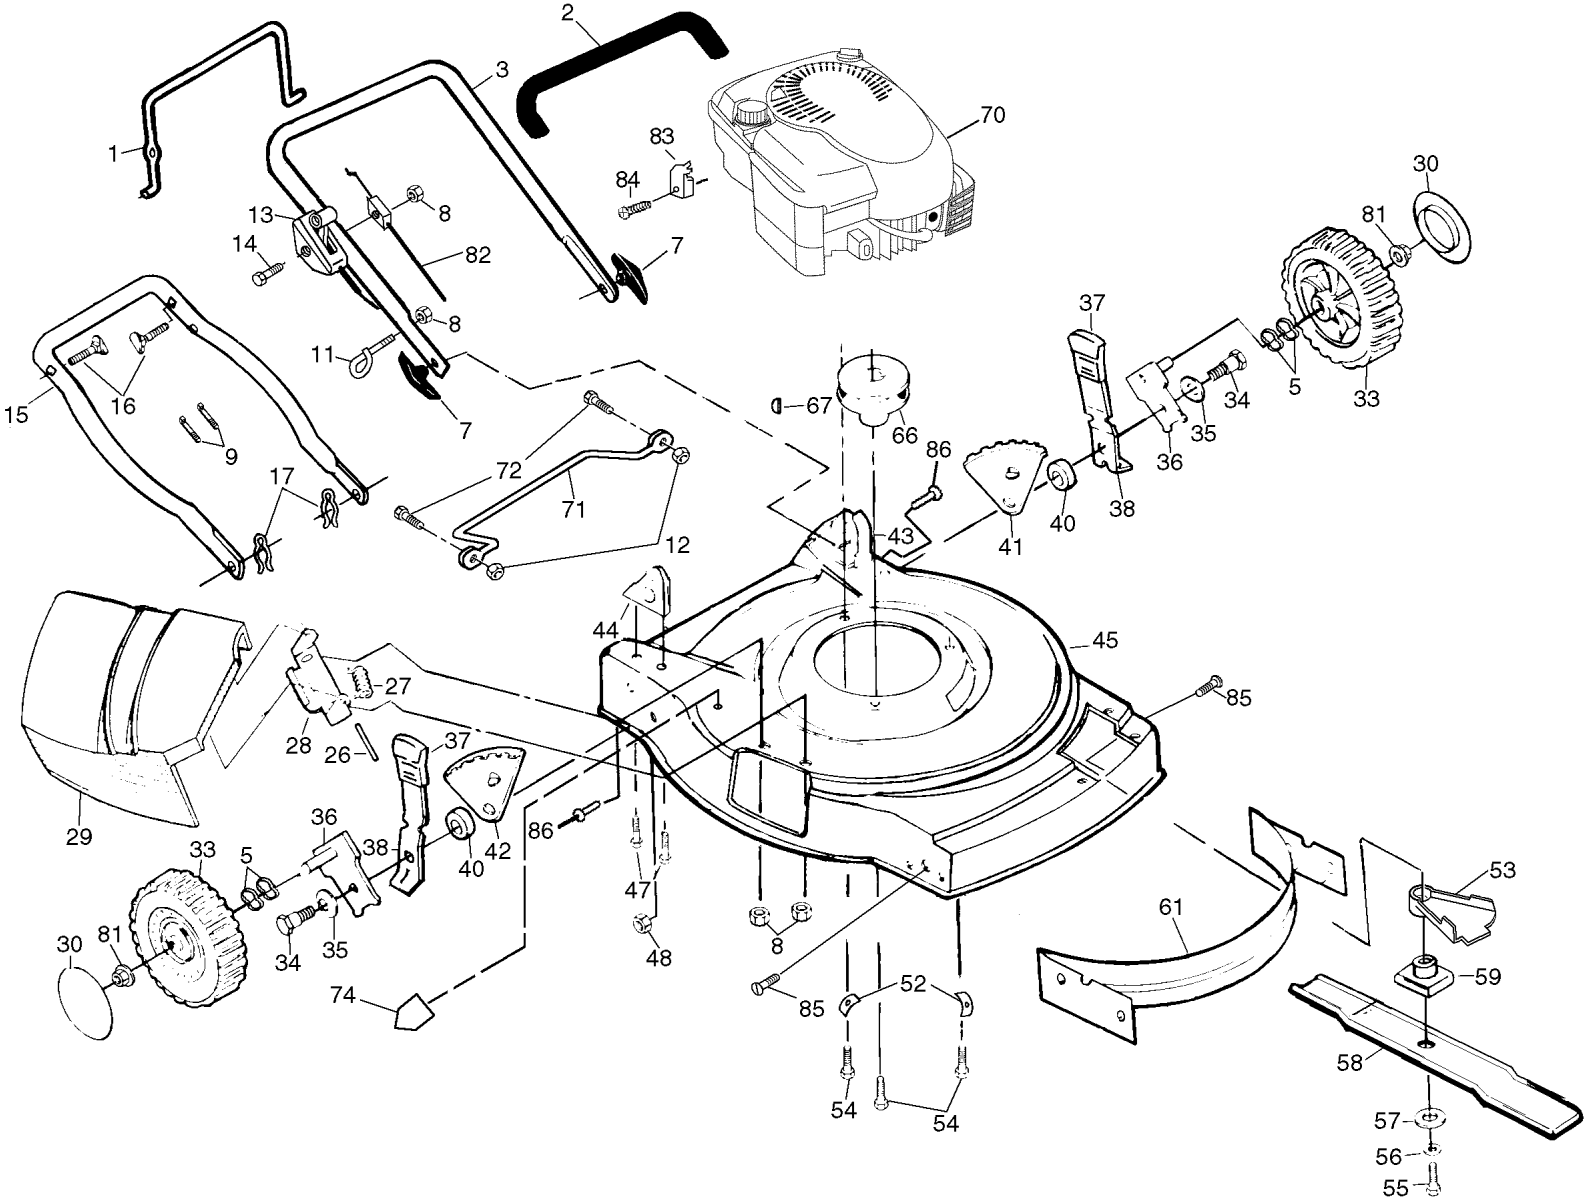

Repuestos

Reservdelar

REPAIR PARTS

ROTARY LAWN MOWER - - MODEL NO. 600SD (J600SDE), PRODUCT NO. 954 13 00-50

REPAIR PARTS

ROTARY LAWN MOWER - - MODEL NO. 600SD (J600SDE), PRODUCT NO. 954 13 00-50

KEY NO.	PART NO.	DESCRIPTION
1	532145794	Control Bar
2	532164265	Handle Grip
3	532167163	Upper Handle
5	532057143	Wave Washer
7	532136376	Handle Knob
8	532063601	Locknut 1/4-20
9	532066426	Wire Tie
11	532153638	Rope Guide
12	532069180	Locknut 1/4-20
13	532166971	Throttle Control
14	532144929	Hex Washer Head Screw 1/4-20 x 2-1/8
15	532153605	Lower Handle
16	532131959	Handle Bolt 5/16-18 x 1-3/4
17	532051793	Hairpin Cotter
26	532147286	Hinge Rod
27	532087589	Torsion Spring
28	532087593	Housing Bracket Assembly
29	532750149	Discharge Guard
30	532801153	Hubcap
33	532750550	Wheel & Tire Assembly
34	532142748	Shoulder Bolt 3/8-16 x 1
35	532062335	Belleville Washer 1/2
36	532151254	Axle Arm Assembly
37	532132800	Selector Knob
38	532125259	Selector Spring
40	532146630	Spacer
41	532134340	Wheel Adjusting Bracket (L.R.)
42	532134341	Wheel Adjusting Bracket (R.R.)
43	532170977	Handle Bracket Assembly (Left)
44	532170975	Handle Bracket Assembly (Right)
45	532170499	Lawn Mower Housing (Incl. Ref. #74)
47	532149741	Self Tapping Screw 5/16-18 x 3/4

NOTE: All component dimensions given in U.S. inches.
1 inch = 25.4 mm