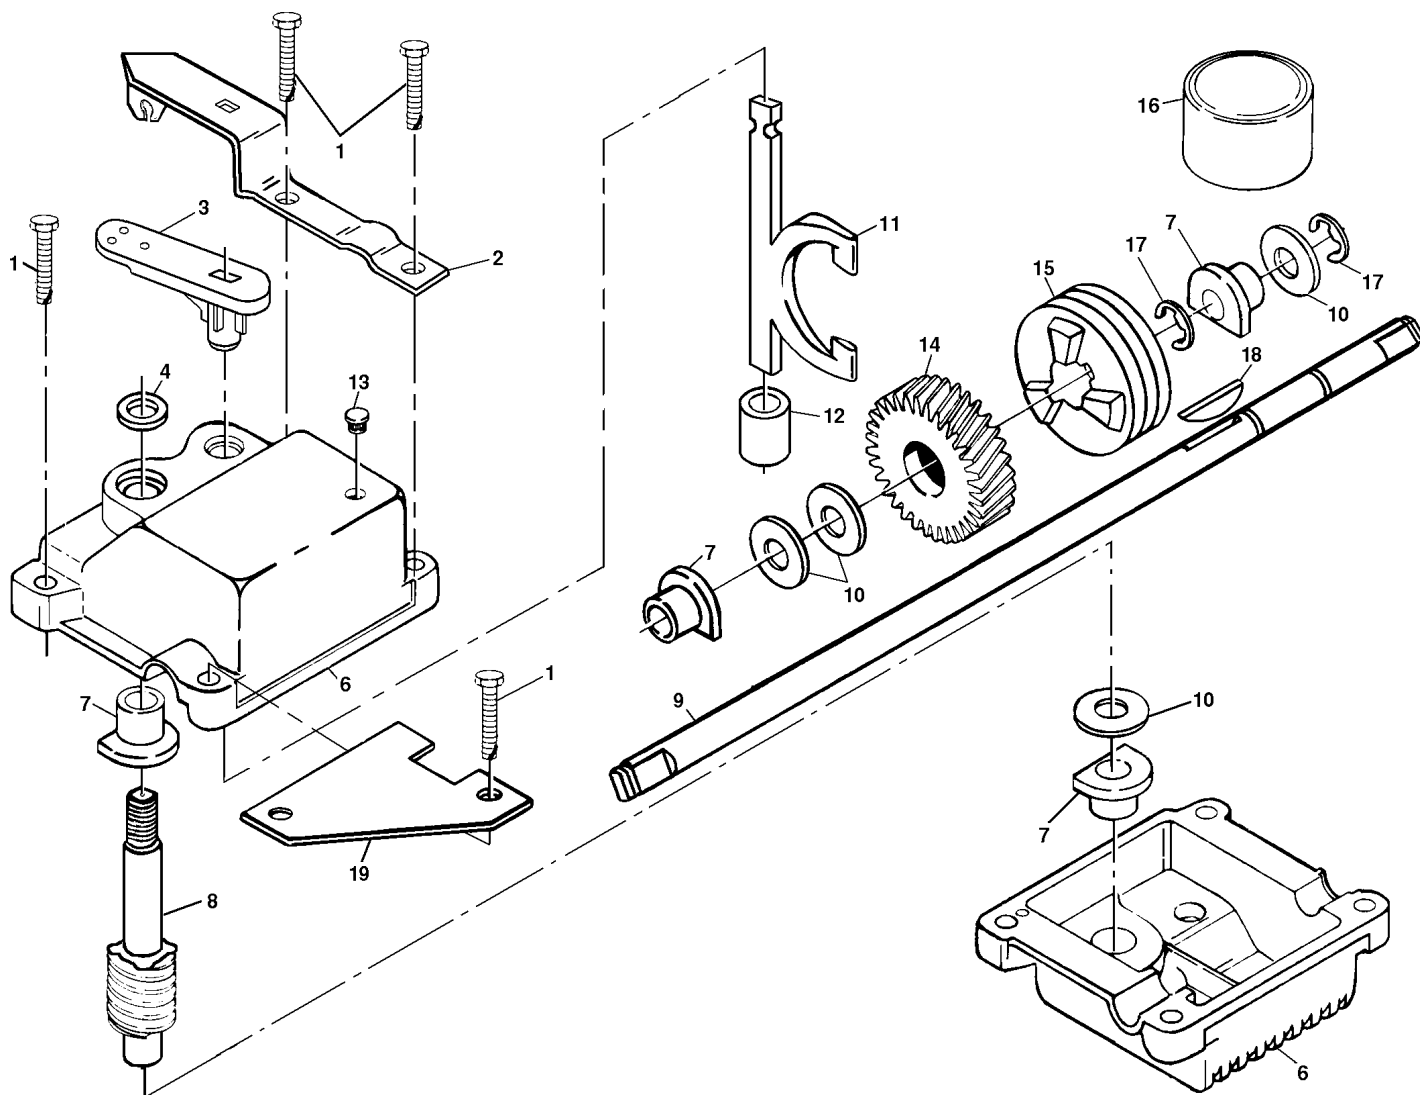

REPAIR PARTS

ROTARY LAWN MOWER - - MODEL NO. 600SD (J600SDE), PRODUCT NO. 954 13 00-50

REPAIR PARTS

ROTARY LAWN MOWER - - MODEL NO. 600SD (J600SDE), PRODUCT NO. 954 13 00-50

KEY NO.	PART NO.	DESCRIPTION	KEY NO.	PART NO.	DESCRIPTION
1	532145755	Drive Control Assembly	19	532801153	Hubcap
2	532158755	Hex Washer Head Screw 1/4-20 x 2.12	20	532086012	Drive Shaft Cover
3	532751152	Locknut	22	532137090	Spring
4	532057143	Wave Washer	23	532702511	Gear Case Assembly
5	532146527	V-Belt	25	532075192	Spring
6	532750097	Screw	26	532067725	Washer
8	532132800	Selector Knob	27	532137052	Drive Pulley
9	532150495	Hex Head Bolt 1/4-20 x 2	28	532132010	Locknut
10	532152465	Wheel Adjuster Assembly (Left)	32	532137088	Drive Cover
11	532152463	Wheel Adjuster Assembly (Right)	34	532146072	Pan Head Tapping Screw #10-24 x 2-3/4
12	532088080	Dust Cover	36	532083923	Flanged Locknut
13	532137054	Pinion	37	532063601	Nut
14	812000058	E-Ring	--	532161057	Drive Cover Decal
15	532801156	Wheel & Tire Assembly			

REPAIR PARTS

ROTARY LAWN MOWER -- MODEL NO. 600SD (J600SDE), PRODUCT NO. 954 13 00-50

GEAR CASE ASSEMBLY PART NUMBER 532702511

KEY NO.	PART NO.	DESCRIPTION
1	817490416	Tapping Screw 1/4-20 x 1-1/4
2	532140269	Engagement Bracket
3	532137053	Shifter
4	532057072	Seal
6	532048373	Gear Case Halves Kit (Includes Key Nos. 4 and 7)
7	532077881	Bearing
8	532137051	Worm Shaft
9	532137074	Drive Shaft (532702511)
--	532137077	Drive Shaft (532702510)
10	532057079	Hardened Washer

NOTE: All component dimensions given in U.S. inches.
1 inch = 25.4 mm