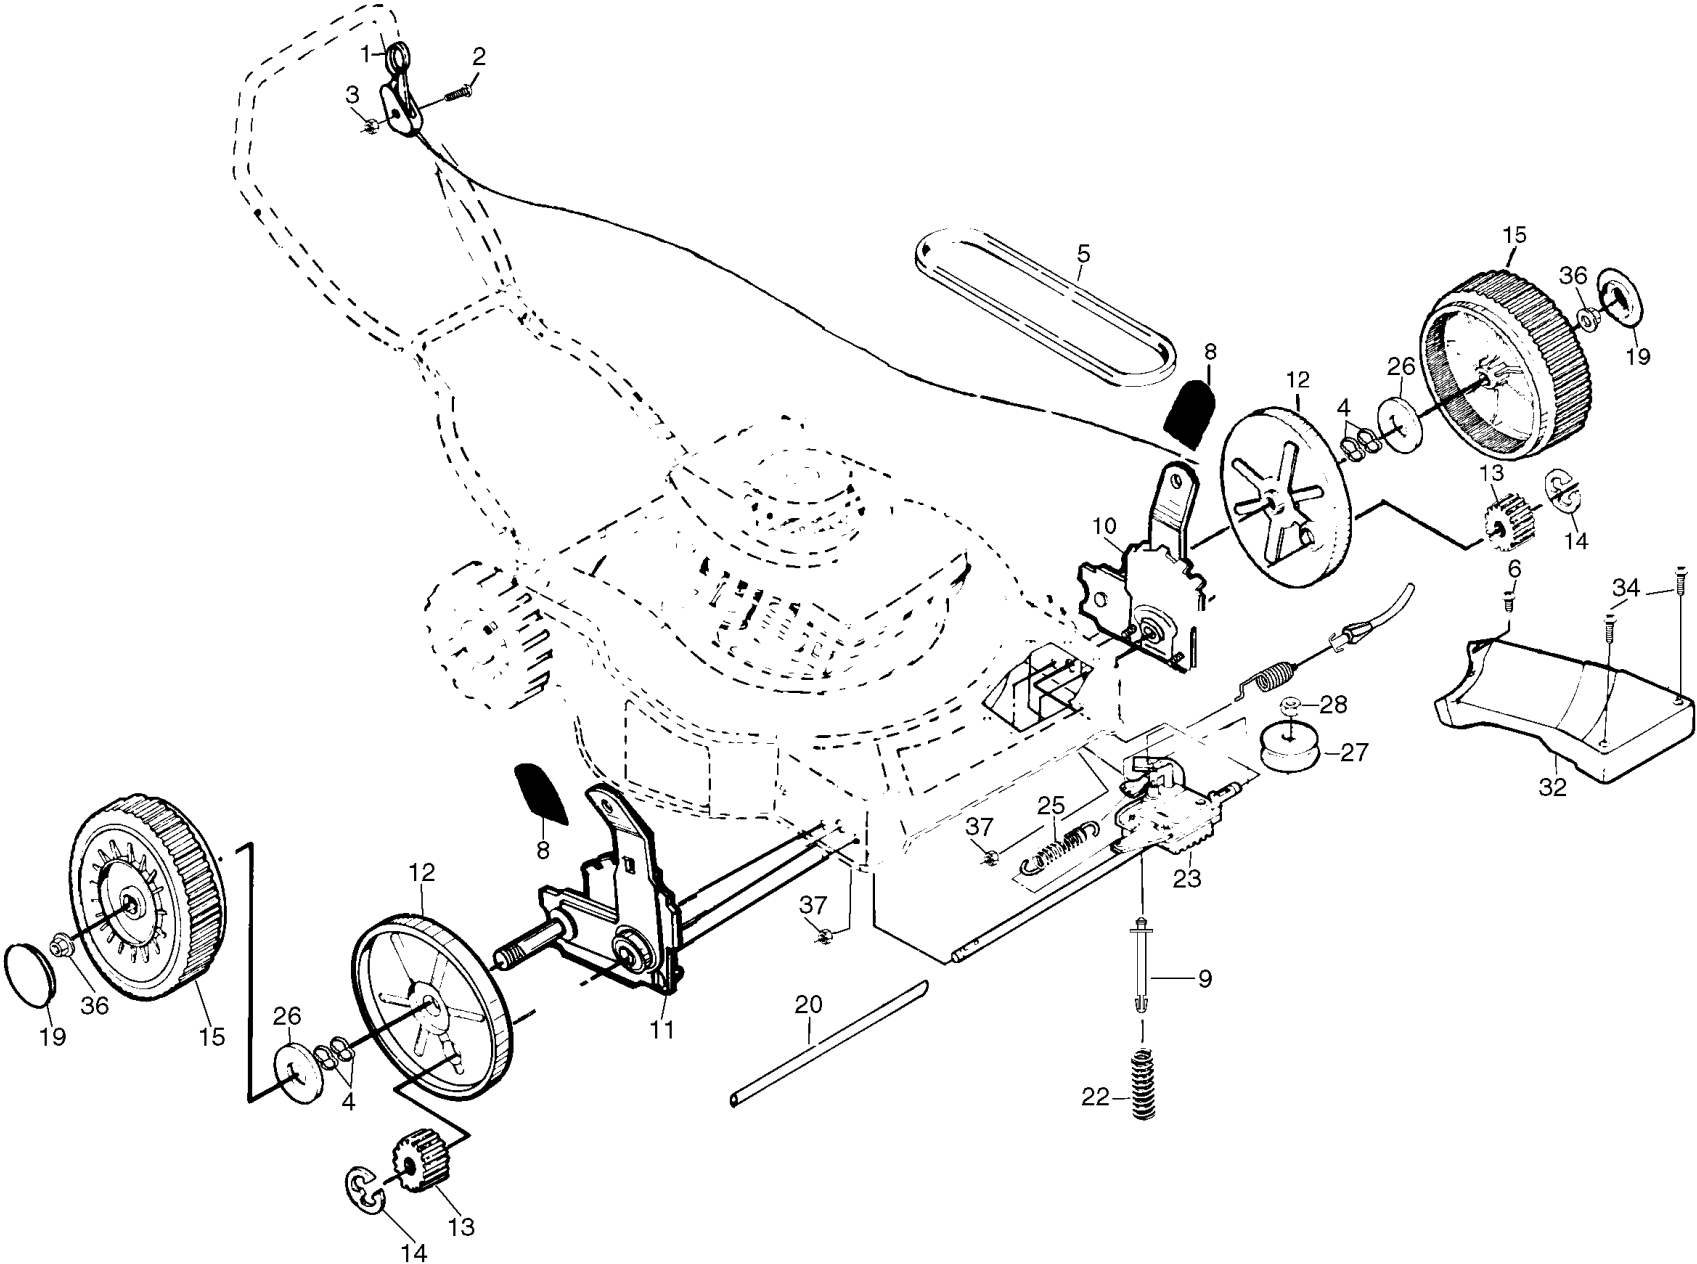

REPAIR PARTS

ROTARY LAWN MOWER - - MODEL NO. 600SD (J600SDE), PRODUCT NO. 954 13 00-50

REPAIR PARTS

ROTARY LAWN MOWER - - MODEL NO. 600SD (J600SDE), PRODUCT NO. 954 13 00-50

KEY NO.	PART NO.	DESCRIPTION	KEY NO.	PART NO.	DESCRIPTION
1	532145755	Drive Control Assembly	19	532801153	Hubcap
2	532158755	Hex Washer Head Screw 1/4-20 x 2.12	20	532086012	Drive Shaft Cover
3	532751152	Locknut	22	532137090	Spring
4	532057143	Wave Washer	23	532702511	Gear Case Assembly
5	532146527	V-Belt	25	532075192	Spring
6	532750097	Screw	26	532067725	Washer
8	532132800	Selector Knob	27	532137052	Drive Pulley
9	532150495	Hex Head Bolt 1/4-20 x 2	28	532132010	Locknut
10	532152465	Wheel Adjuster Assembly (Left)	32	532137088	Drive Cover
11	532152463	Wheel Adjuster Assembly (Right)	34	532146072	Pan Head Tapping Screw #10-24 x 2-3/4
12	532088080	Dust Cover	36	532083923	Flanged Locknut
13	532137054	Pinion	37	532063601	Nut
14	812000058	E-Ring	--	532161057	Drive Cover Decal
15	532801156	Wheel & Tire Assembly