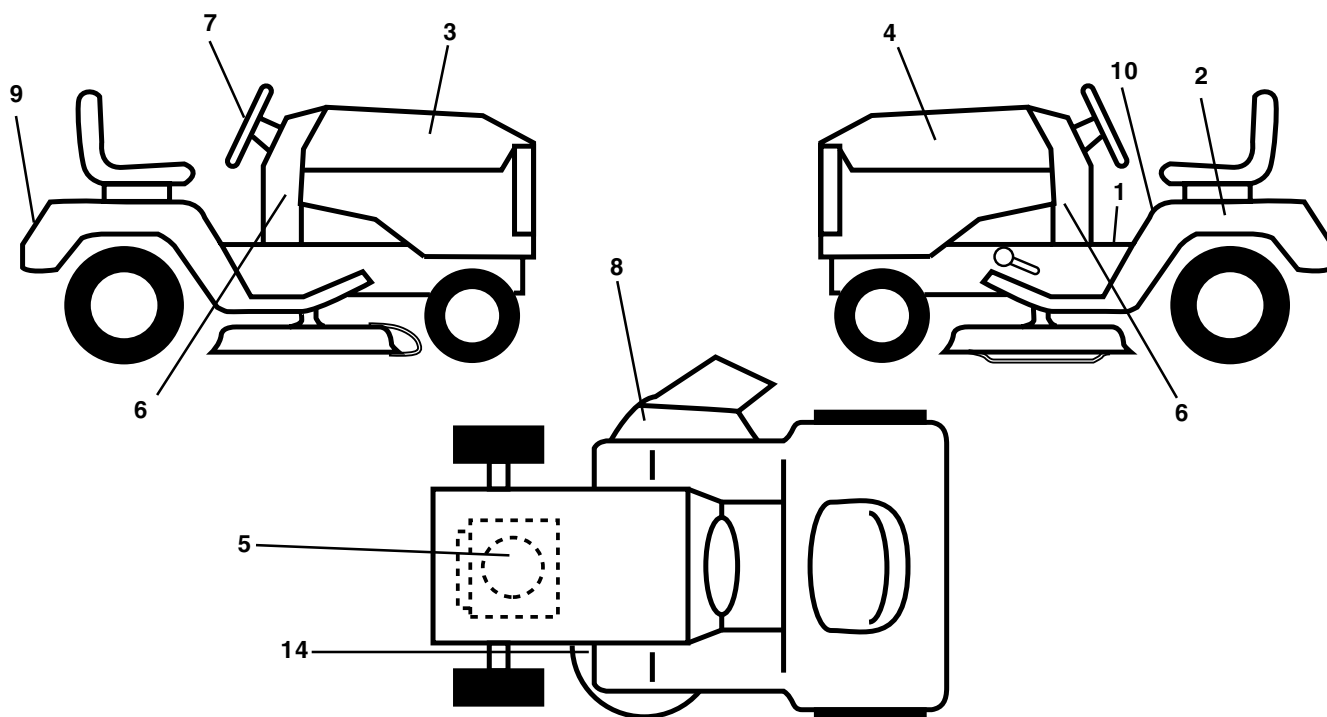

REPAIR PARTS

TRACTOR - MODEL NO. LT16A (JNA16H42A)

DECALS

KEY NO.	PART NO.	DESCRIPTION
1	532157032	Decal Oper. Step Thru E/F
2	532145005	Decal Battery
3	532170600	Decal Hood RH
4	532170601	Decal Hood LH
5	532176400	Decal HP Engine
6	532162927	Decal Hood/Sd Pnl
7	532170565	Decal Wheel Steering
8	532170563	Decal Warning

KEY NO.	PART NO.	DESCRIPTION
9	532141761	Decal Fender
10	532157140	Decal Fender Danger
14	532160396	Decal V-Belt Schematic
--	532171824	Pad Footrest LH
--	532171825	Pad Footrest LR
--	532138311	Decal Handle Lft Height Adjust
--	532169210	Decal By Pass Lt Hydro
--	532177126	Manual Owner's (English)
--	532177127	Manual Owner's (French)