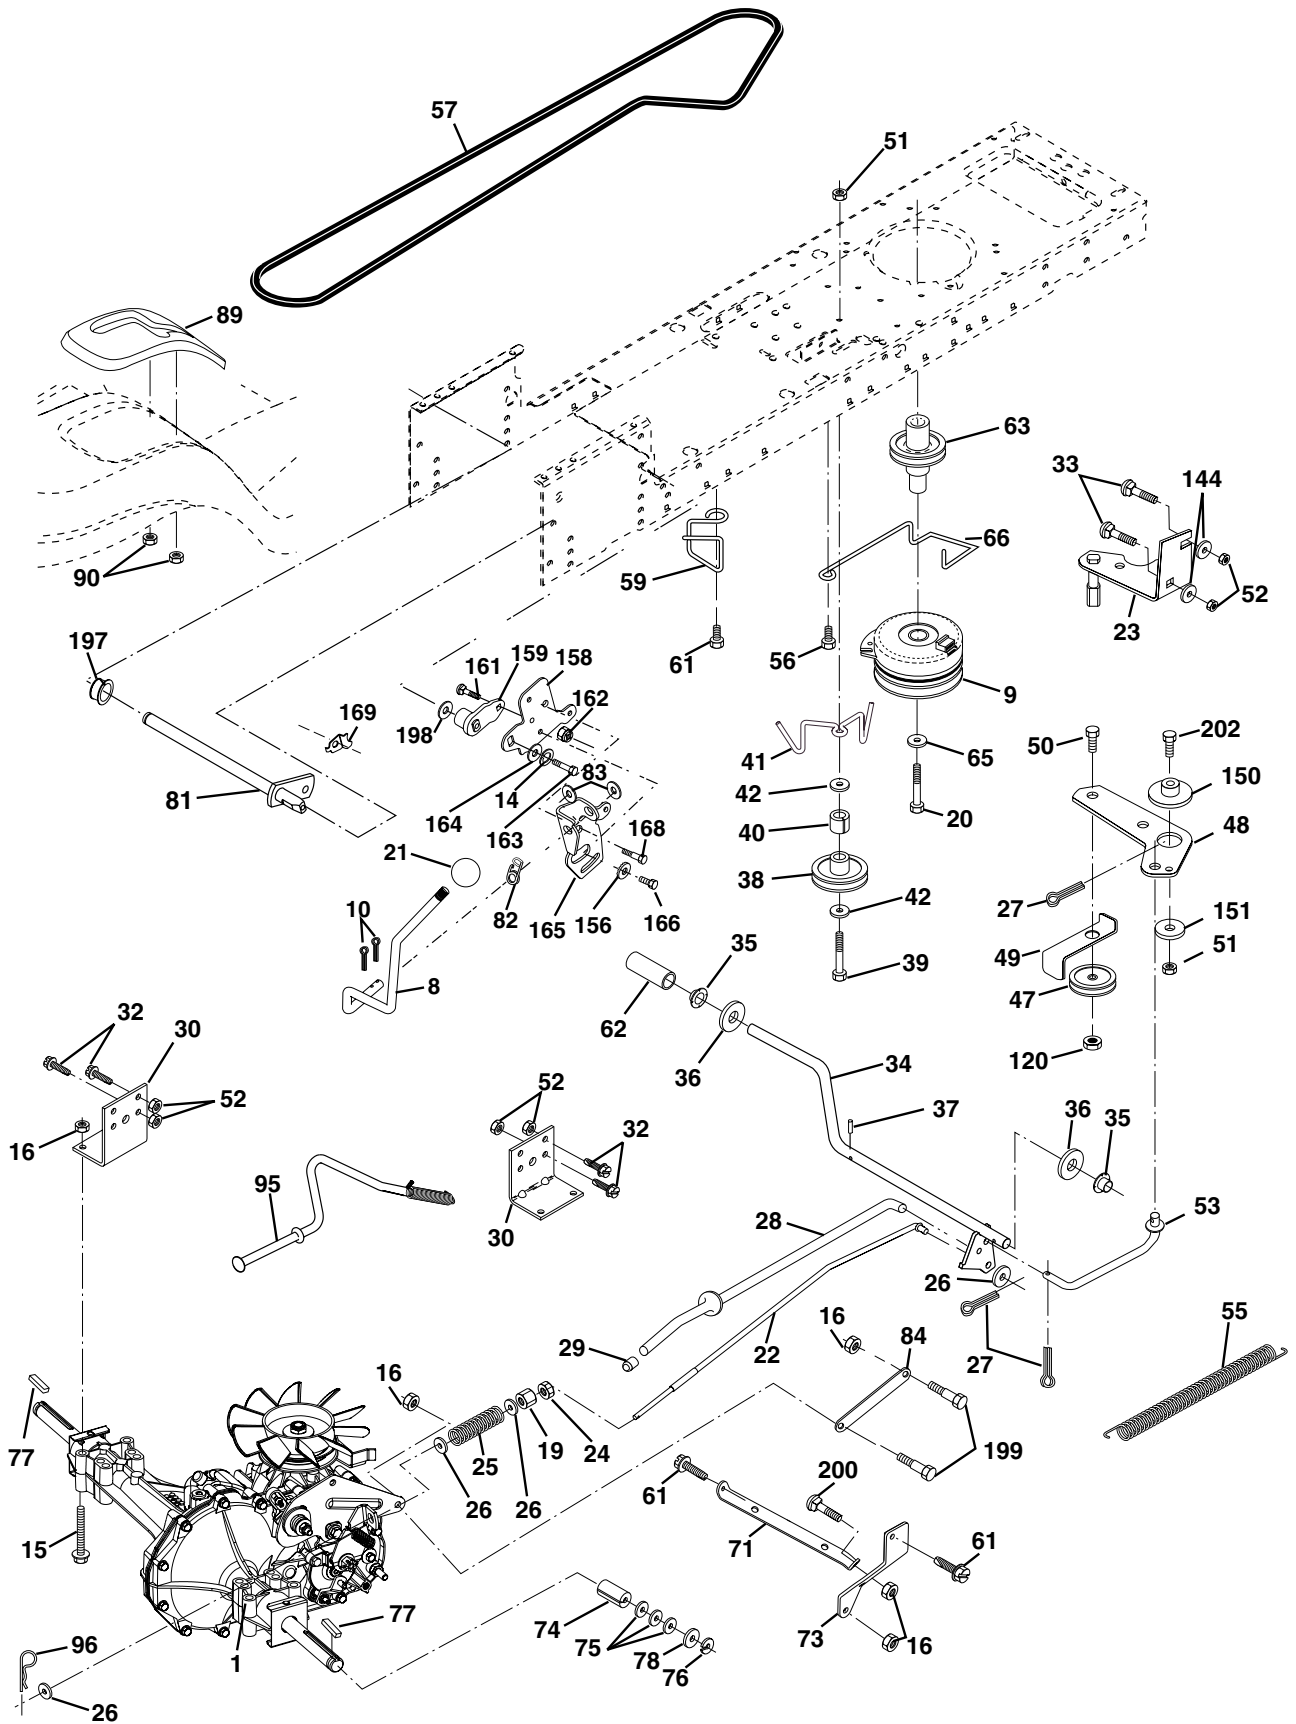

REPAIR PARTS

TRACTOR - MODEL NO. LT16A (JNA16H42A)

DRIVE

REPAIR PARTS

TRACTOR - MODEL NO. LT16A (JNA16H42A)

DRIVE

KEY PART NO. NO.	DESCRIPTION	KEY PART NO. NO.	DESCRIPTION
1	----- Transaxle Hydro Gr. 314-0510 (Order parts from transaxle mfg.)	62	532124872 Cover, Pedal
8	532165866 Rod Shift Fender Adjust STLT	63	532175414 Pulley, Engine
9	532145028 Clutch Elect Evx	65	810040700 Washer Lock Hvy HLCL Spr 7/16
10	876020416 Pin Cotter 1/8 x 1 CAD	66	532154778 Keeper Belt Engine
14	810040400 Washer Lock Hvy Helical	71	532169183 Strap Torque Lh
15	874490544 Bolt Hex 5/16-18 Gr. 5	73	532169182 Strap Torque Rh
16	873800500 Nut Lock Hex W/Ins. 5/16-18 Unc P	74	532137057 Spacer, Axle
19	873800600 Nut Lock Hex W/Ins 3/8-16 Unc	75	532121749 Washer 25/32 x 1-1/4 x 16 Ga.
20	532150280 Bolt Hex 7/16-20 x 4-1/4	76	812000001 E-Ring
21	532140845 Knob Deluxe 1/2-13 UNC BLK/RED	77	532123583 Key, Square
22	532169498 Rod, Brake Hydro	78	532121748 Washer 25/32 x 1-5/8 x 16 Ga
23	532171258 Bracket Asm Anti-Rot Evx	81	532165596 Shaft Asm Cross Tapered
24	873350600 Nut Hex Jam 3/8-16 UNC	82	532165711 Spring Torsion
25	532106888 Spring, Brake Rod	83	819171216 Washer 17/32 x 3/4 x 16 Ga.
26	819131316 Washer	84	532169594 Link Transaxle
27	876020412 Pin Cotter 1/8 x 3/4 CAD.	89	532166602 Console, Hydro
28	532175765 Rod, Parking Brake	90	532124346 Nut Self-Thd WSHD 1/4
29	532071673 Cap, Parking Brake	95	532170201 Control Asm. Bypass Hydro
30	532169592 Bracket, Transaxle	96	532124788 Retainer Spring 1" Zinc/Cad
32	874760512 Bolt Hex Hd 5/16-18 Unc x 3/4	120	873900600 Nut Lock Flg. 3/8-16
33	872140506 Bolt 5/16-18 x 3/4	144	819111016 Washer 11/32 x 5/8 x 16
34	532175578 Shaft, Foot Pedal	150	532175456 Bushing Bellcrank Grd Drive
35	532120183 Bearing, Nylon	151	819133210 Washer 13/32 x 2 x 10 Ga.
36	819211616 Washer	156	532166002 Washer Srrted 5/16 ID X 1 X .125
37	532124963 Pin, Roll	158	532165589 Bracket Shift Mount
38	532165936 Pulley, Idler, Flat	159	532165494 Hub Tapered Flange Shift LT
39	874760648 Bolt	161	872140406 Bolt Rdhd Sqnk 1/4-20 x 3/4 Gr. 5
40	532175461 Spacer Split	162	873680400 Nut Crownlock 1/4-20 Unc
41	532175556 Keeper, Belt Idler	163	874780416 Bolt Hex Fin 1/4-20 Unc x 1 Gr. 5
42	819131312 Washer 13/32 x 13/16 x 12 Ga	164	819091010 Washer 5/8 x .281 x 10 Ga.
47	532127783 Pulley, Idler, V-Groove Plastic	165	532165623 Bracket Pivot Lever
48	532154407 Bellcrank Clutch Grnd Drv Stl	166	532166880 Screw 5/16-18 x 5/8
49	532123205 Retainer, Belt Style Spring	168	532165492 Bolt Shoulder 5/16-18 x .561
50	874760624 Bolt Hex Hd 3/8-16 Unc x 1-1/2	169	532165580 Plate Fastening LT
51	873680600 Nut	197	532169613 Nyliner Snap-In 5/8" ID
52	873680500 Nut Crown Lock 5/16-18	198	532169593 Washer Nyl 7/8ID x .105 Hyd
53	532105710 Link, Clutch	199	532169612 Bolt Shoulder 5/16-18 Unc
55	532105709 Spring, Return, Clutch	200	872140508 Bolt Rdhd Sqnk 5/16-18 Unc x 1
56	817060616 Screw 3/8-16 x 1.0	202	872110614 Bolt RDHD 3/8-16 Unc x 1-3/4
57	532140294 V-Belt, Ground Drive		
59	532169691 Keeper, Center Span		
61	817060612 Screw 3/8-16 x 3/4		

NOTE: All component dimensions given in U.S. inches
1 inch = 25.4 mm