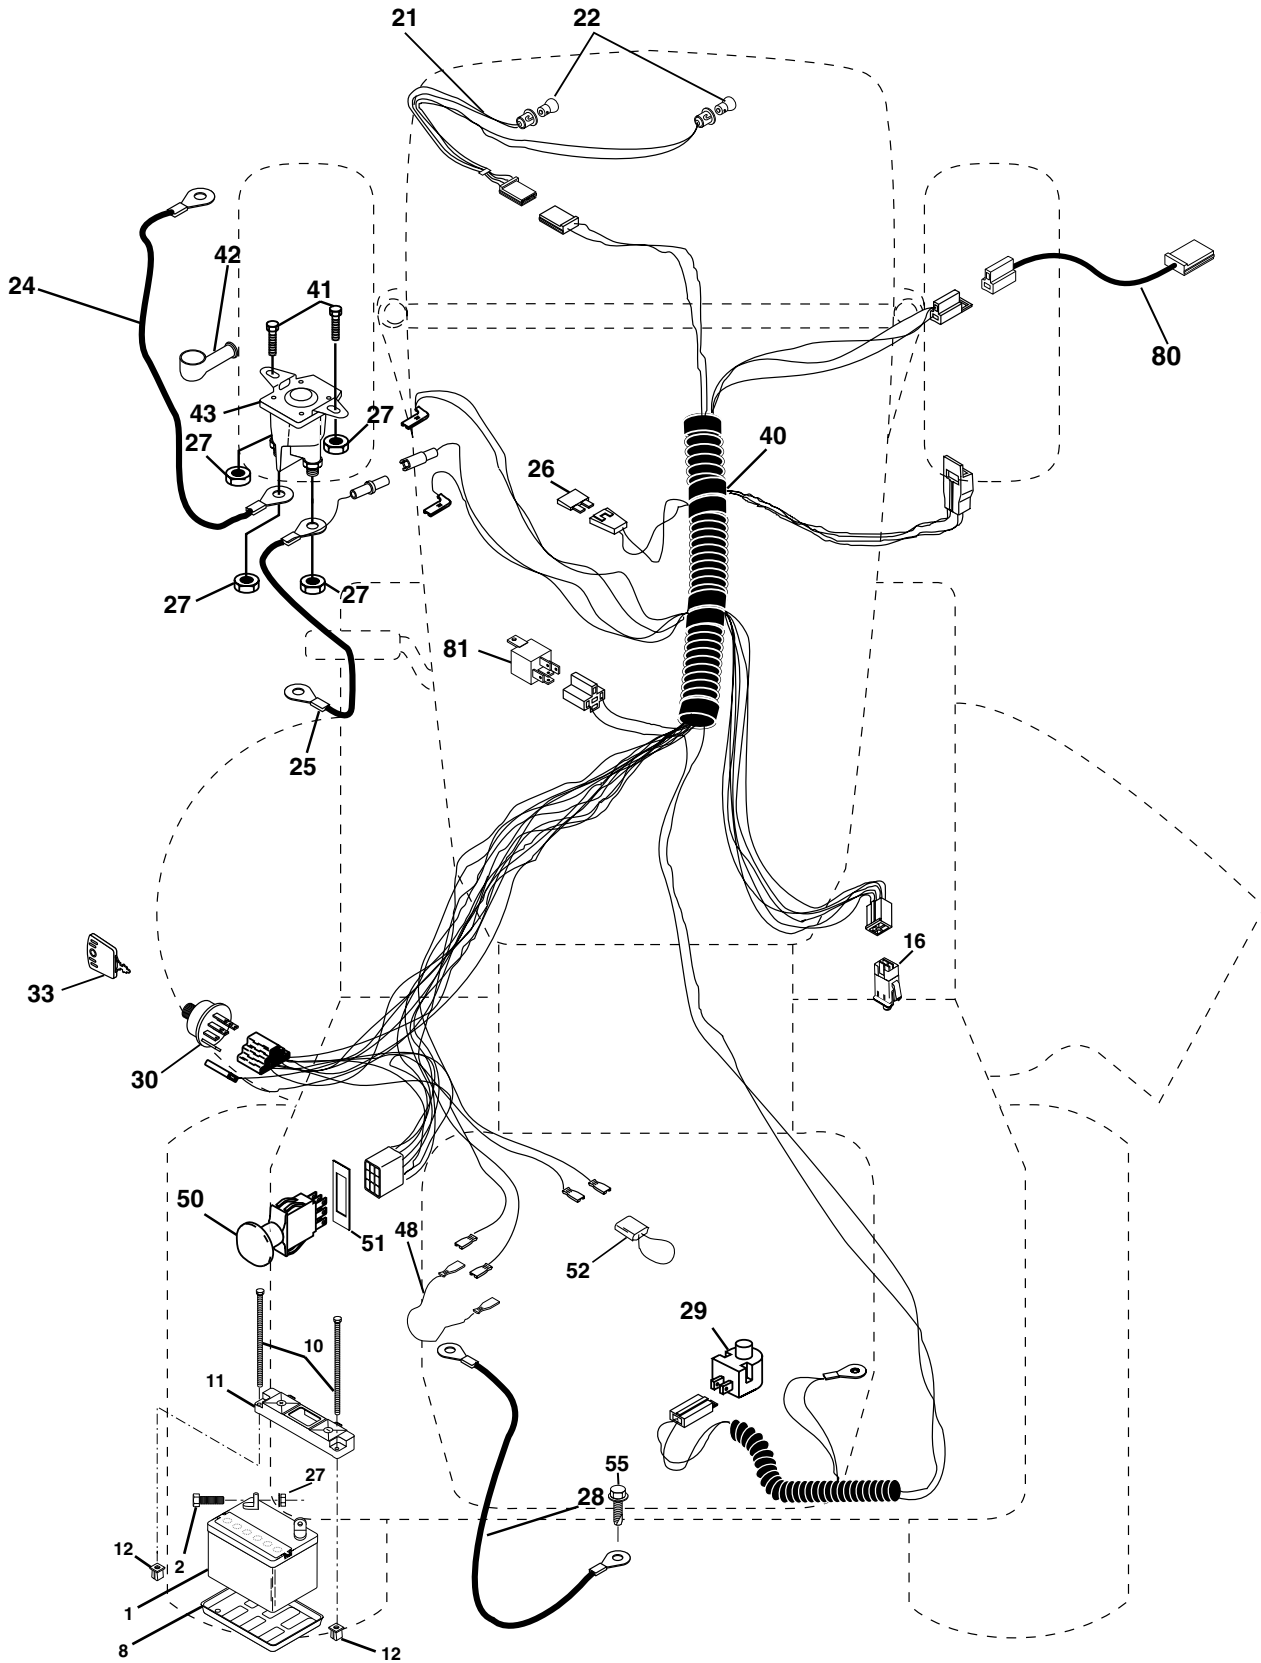

REPAIR PARTS

TRACTOR - MODEL NO. LT16A (JNA16H42A)

ELECTRICAL

REPAIR PARTS

TRACTOR - MODEL NO. LT16A (JNA16H42A)

ELECTRICAL

KEY NO.	PART NO.	DESCRIPTION
1	532144925	Battery 12 Volt 25 AMP
2	874760412	Bolt Hex Hd 1/4-20unc X 3/4
8	532124886	Battery Tray
10	532145211	Bolt Btr Frt
11	532150109	Hold Down Battery Front
12	532145769	Nut Push Nylon 1/4
16	532153664	Switch Interlock Push-In
21	532166181	Harness Asm Light W/4152j
22	532004152	Bulb Light #1156
24	532124780	Cable Battery 6 Ga 11" red
25	532146148	Cable Battery 6 Ga 44" red w/16 wire
26	532175158	Fuse
27	873510400	Nut Keps Hex 1/4-20 Unc
28	532145491	Cable Ground 6 Ga 12" black
29	532160784	Switch Plunger Nc Gray
30	532175566	Switch Ign
33	532140401	Key Ign Generic
40	532178442	Harness Ign.
41	871110408	Bolt Blk Fin Hex 1/4 - 20 x 1/2
42	532131563	Cover Terminal Red
43	532178861	Solenoid
48	532140844	Adapter Ammeter Rect.
50	532174651	Switch PTO
51	532140405	Ring Retainer PTO
52	532141940	Protection Wire Loop
55	817490508	Screw Thdrol 5/16-18 x 1/2
80	532146685	Harness Clutch Evx
81	532109748	Relay Asm

NOTE: All component dimensions given in U.S. inches.
1 inch = 25.4 mm.