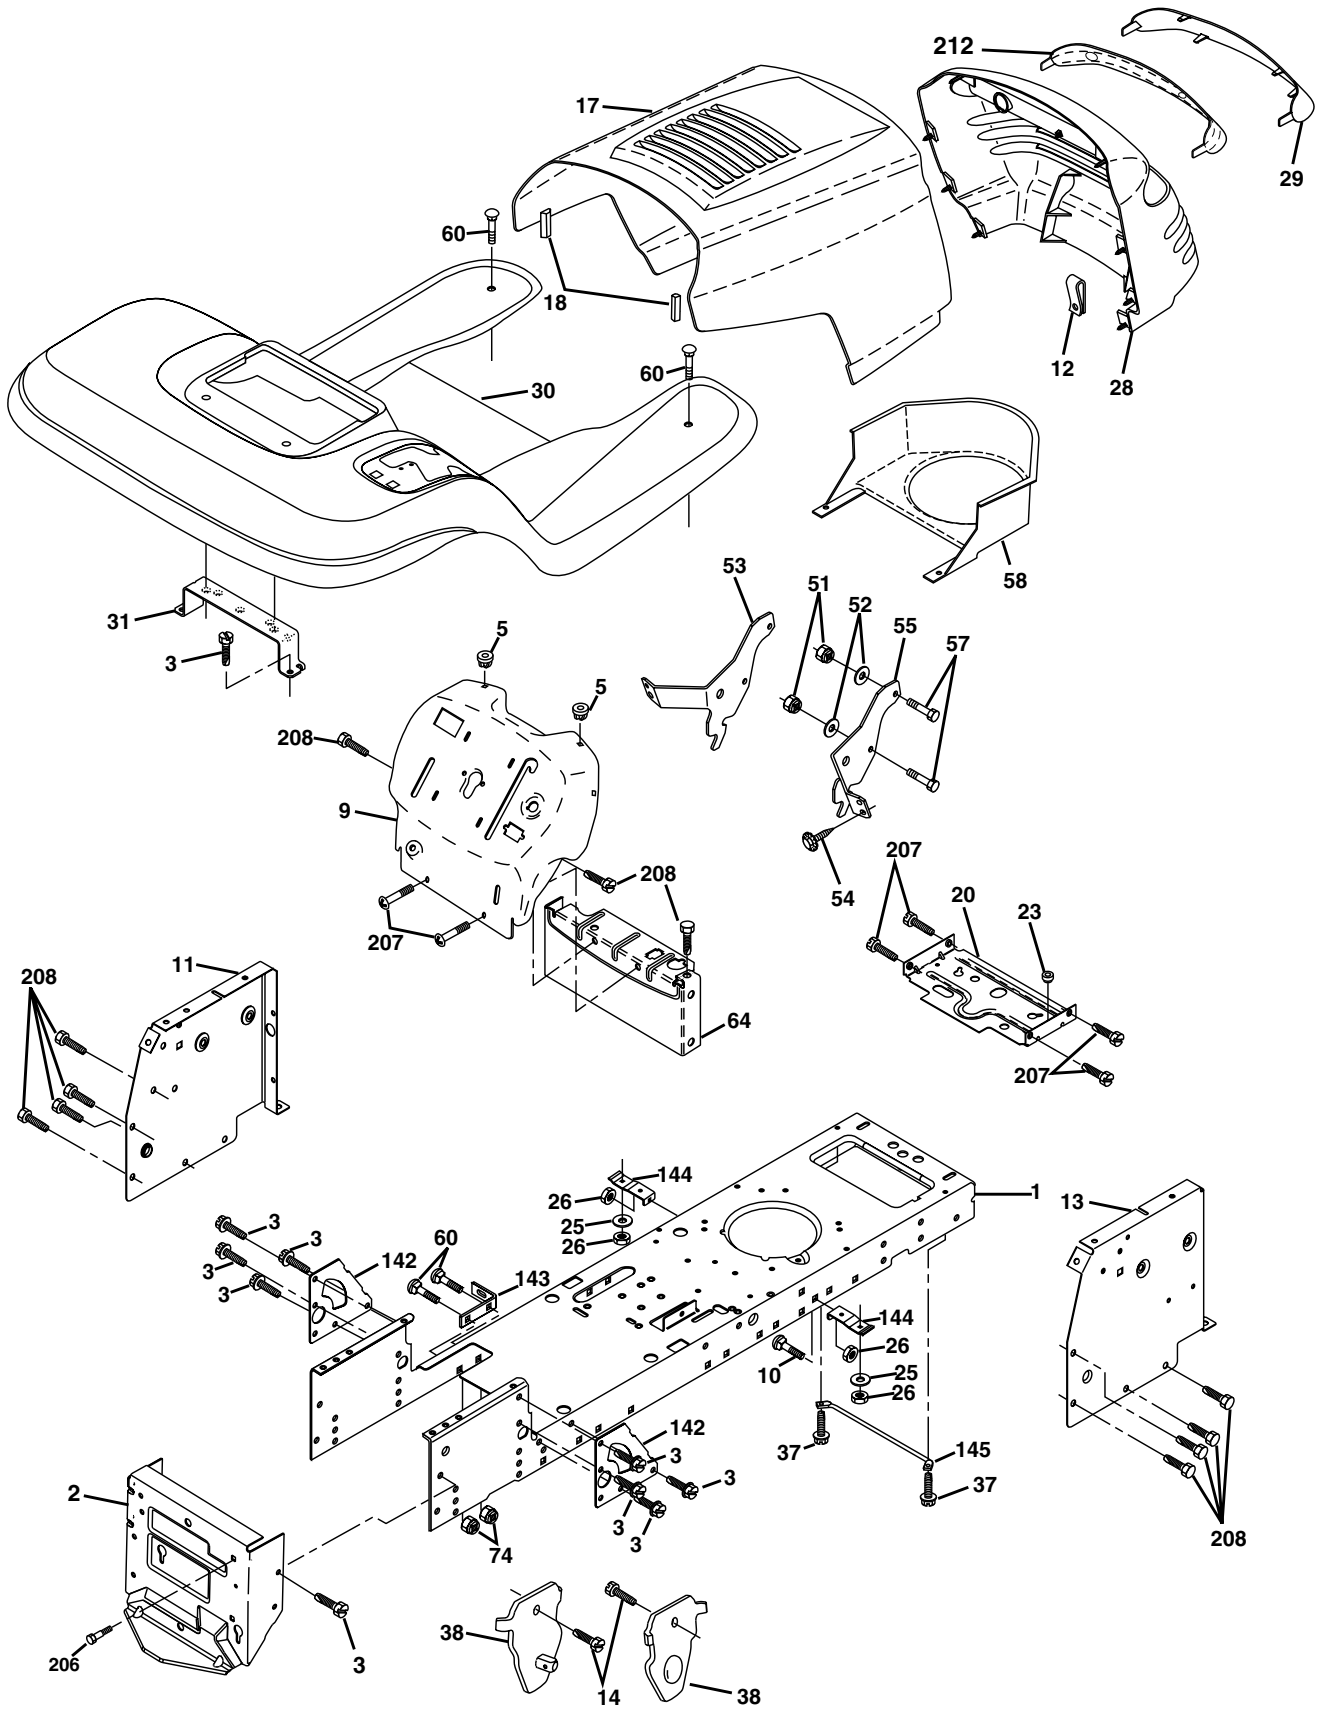

● NON-REMOVABLE CONNECTIONS

○ REMOVABLE CONNECTIONS

RELAY

PTO SWITCH

REPAIR PARTS

TRACTOR - MODEL NO. LT16A (JNA16H42A)

ELECTRICAL

REPAIR PARTS

TRACTOR - MODEL NO. LT16A (JNA16H42A)

ELECTRICAL

KEY NO.	PART NO.	DESCRIPTION
1	532144925	Battery 12 Volt 25 AMP
2	874760412	Bolt Hex Hd 1/4-20unc X 3/4
8	532124886	Battery Tray
10	532145211	Bolt Btr Frt
11	532150109	Hold Down Battery Front
12	532145769	Nut Push Nylon 1/4
16	532153664	Switch Interlock Push-In
21	532166181	Harness Asm Light W/4152j
22	532004152	Bulb Light #1156
24	532124780	Cable Battery 6 Ga 11" red
25	532146148	Cable Battery 6 Ga 44" red w/16 wire
26	532175158	Fuse
27	873510400	Nut Keps Hex 1/4-20 Unc
28	532145491	Cable Ground 6 Ga 12" black
29	532160784	Switch Plunger Nc Gray
30	532175566	Switch Ign
33	532140401	Key Ign Generic
40	532178442	Harness Ign.
41	871110408	Bolt Blk Fin Hex 1/4 - 20 x 1/2
42	532131563	Cover Terminal Red
43	532178861	Solenoid
48	532140844	Adapter Ammeter Rect.
50	532174651	Switch PTO
51	532140405	Ring Retainer PTO
52	532141940	Protection Wire Loop
55	817490508	Screw Thdrol 5/16-18 x 1/2
80	532146685	Harness Clutch Evx
81	532109748	Relay Asm

NOTE: All component dimensions given in U.S. inches.
1 inch = 25.4 mm.

REPAIR PARTS

TRACTOR - MODEL NO. LT16A (JNA16H42A)

CHASSIS AND ENCLOSURES

REPAIR PARTS

TRACTOR - MODEL NO. LT16A (JNA16H42A)

CHASSIS AND ENCLOSURES

NOTE: All component dimensions given in U.S. inches.
1 inch = 25.4 mm.

REPAIR PARTS

TRACTOR - MODEL NO. LT16A (JNA16H42A)

SEAT ASSEMBLY

KEY NO.	PART NO.	DESCRIPTION
1	532140118	Seat
2	532140551	Bracket Pivot Seat 8 720
3	871110616	Bolt Fin Hex 3/8-16unc X 1
4	819131610	Washer 13/32 X 1 X 10 Ga
5	532145006	Clip Push-In
6	873800600	Nut Hex w/Ins. 3/8-16 Unc
7	532124181	Spring Seat Cprsn 2 250 Blk Zi
8	817000616	Screw 3/8-16 X 1
9	819131614	Washer 13/32 X 1 X 14 Ga.
10	532174894	Pan Seat
11	532166369	Knob Seat Adj Wingnut
12	532121246	Bracket Mounting Switch