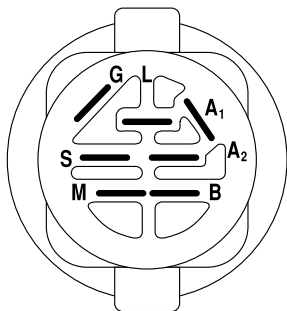

LT 16 A

Spare parts
Ersatzteile
Pièces détachées
Reserve onderdelen
Repuestos
Reservdelar

TRACTOR - MODEL NO. LT16A (JNA16H42A)

SCHEMATIC

IGNITION SWITCH

POSITION	CIRCUIT	"MAKE"
OFF	M+G+A1	NONE
RUN/LIGHT	B+A1	A2+L
RUN	B+A1	NONE
START	B + S + A1	NONE

NOTE: All component dimensions given in U.S. inches
1 inch = 25.4 mm

REPAIR PARTS

TRACTOR - MODEL NO. LT16A (JNA16H42A)

MOWER LIFT

KEY NO.	PART NO.	DESCRIPTION
1	532159460	Wire Asm Inner W/plunger
2	532159471	Shaft Asm Lift RH w/Inf
3	532105767	Pin Groove 1 500 Zinc
4	812000002	E Ring #5133-62
5	819211621	Washer 21/32 X 1 X 21 Ga
6	532120183	Bearing Nylon Blk 629 Id
7	532125631	Grip Handle Fluted Blk
8	532124526	Button Plunger Black
11	532139865	Link Lift LH Fixed Length
12	532139866	Link Lift RH Fixed Length
13	532124670	Retainer Spring
15	532173288	Link Front
16	873350800	Nut Jam Hex 1/2-13 Unc
17	532175689	Trunnion Blk Zinc
18	873800800	Nut Lock w/Wsh 1/2-13unc
19	532139868	Arm Suspension Rear
20	532163552	Retainer Spring
23	532110807	Nut Special