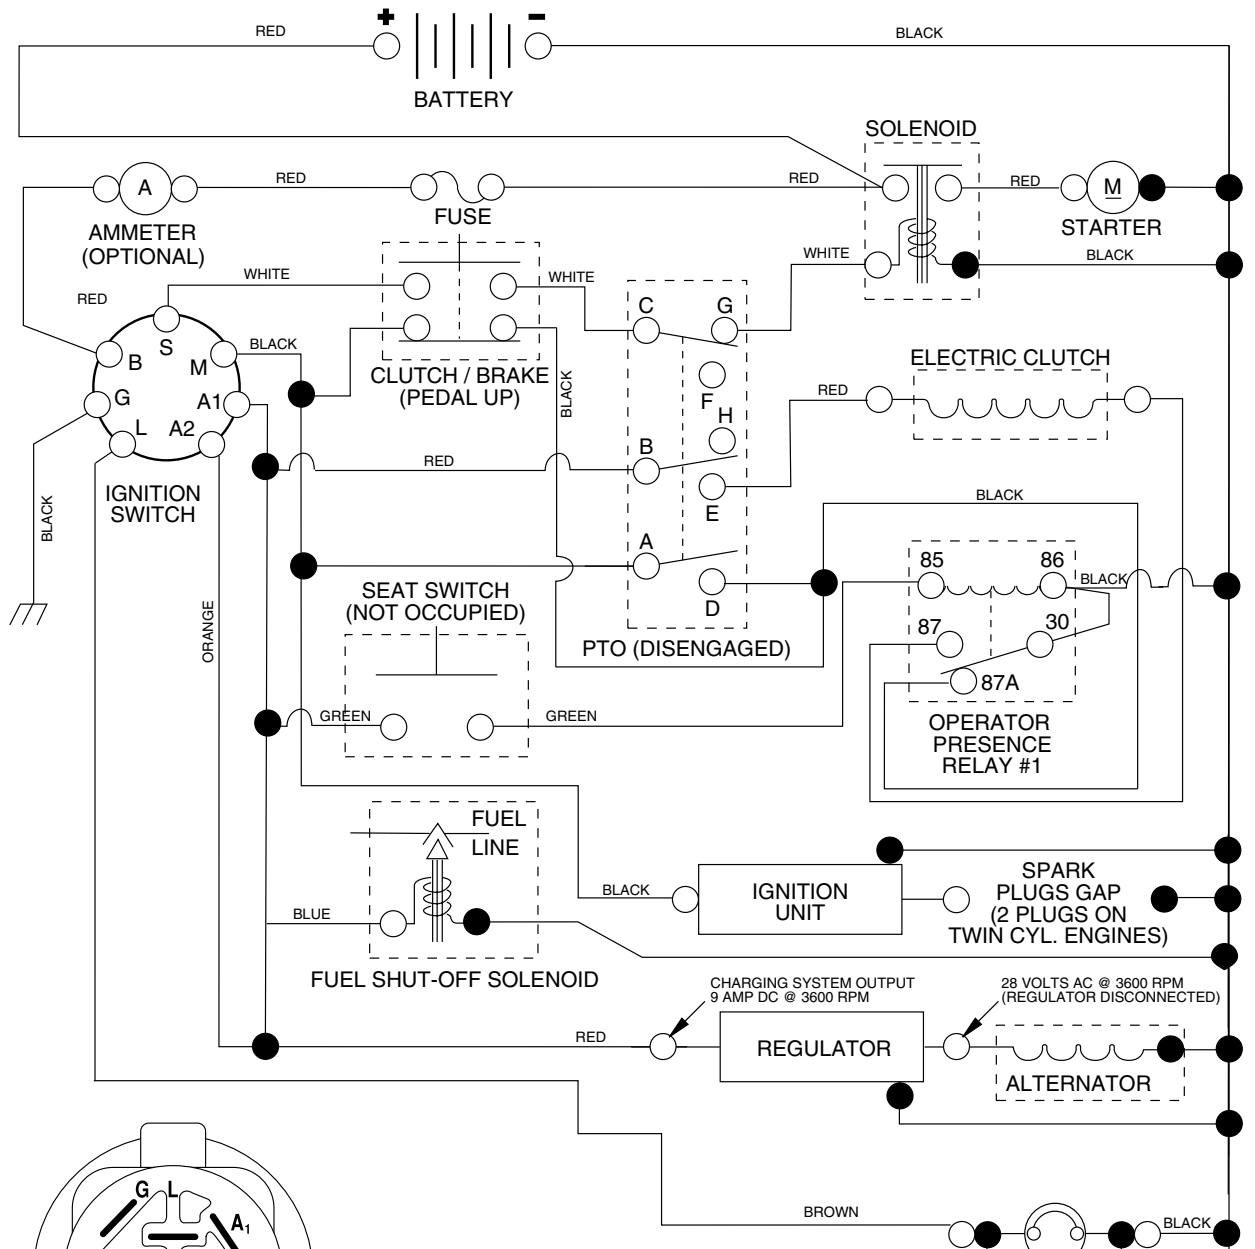

LT 16 A

Spare parts
Ersatzteile
Pièces détachées
Reserve onderdelen
Repuestos
Reservdelar

TRACTOR - MODEL NO. LT16A (JNA16H42A)

SCHEMATIC

IGNITION SWITCH

POSITION	CIRCUIT	"MAKE"
OFF	M+G+A1	NONE
RUN/LIGHT	B+A1	A2+L
RUN	B+A1	NONE
START	B + S + A1	NONE

WIRING INSULATED CLIPS

NOTE: IF WIRING INSULATED CLIPS WERE REMOVED FOR SERVICING OF UNIT, THEY SHOULD BE REPLACED TO PROPERLY SECURE YOUR WIRING.

POSITION	CIRCUIT
OFF	C + G, B + H
ON	C + F, B + E, A + D

NOTE: All component dimensions given in U.S. inches.
1 inch = 25.4 mm.

REPAIR PARTS

TRACTOR - MODEL NO. LT16A (JNA16H42A)

SEAT ASSEMBLY

KEY NO.	PART NO.	DESCRIPTION
1	532140118	Seat
2	532140551	Bracket Pivot Seat 8 720
3	871110616	Bolt Fin Hex 3/8-16unc X 1
4	819131610	Washer 13/32 X 1 X 10 Ga
5	532145006	Clip Push-In
6	873800600	Nut Hex w/Ins. 3/8-16 Unc
7	532124181	Spring Seat Cprsn 2 250 Blk Zi
8	817000616	Screw 3/8-16 X 1
9	819131614	Washer 13/32 X 1 X 14 Ga.
10	532174894	Pan Seat
11	532166369	Knob Seat Adj Wingnut
12	532121246	Bracket Mounting Switch

NOTE: All component dimensions given in U.S. inches
1 inch = 25.4 mm

REPAIR PARTS

TRACTOR - MODEL NO. LT16A (JNA16H42A)

MOWER LIFT

KEY NO.	PART NO.	DESCRIPTION
1	532159460	Wire Asm Inner W/plunger
2	532159471	Shaft Asm Lift RH w/Inf
3	532105767	Pin Groove 1 500 Zinc
4	812000002	E Ring #5133-62
5	819211621	Washer 21/32 X 1 X 21 Ga
6	532120183	Bearing Nylon Blk 629 Id
7	532125631	Grip Handle Fluted Blk
8	532124526	Button Plunger Black
11	532139865	Link Lift LH Fixed Length
12	532139866	Link Lift RH Fixed Length
13	532124670	Retainer Spring
15	532173288	Link Front
16	873350800	Nut Jam Hex 1/2-13 Unc
17	532175689	Trunnion Blk Zinc
18	873800800	Nut Lock w/Wsh 1/2-13unc
19	532139868	Arm Suspension Rear
20	532163552	Retainer Spring
23	532110807	Nut Special