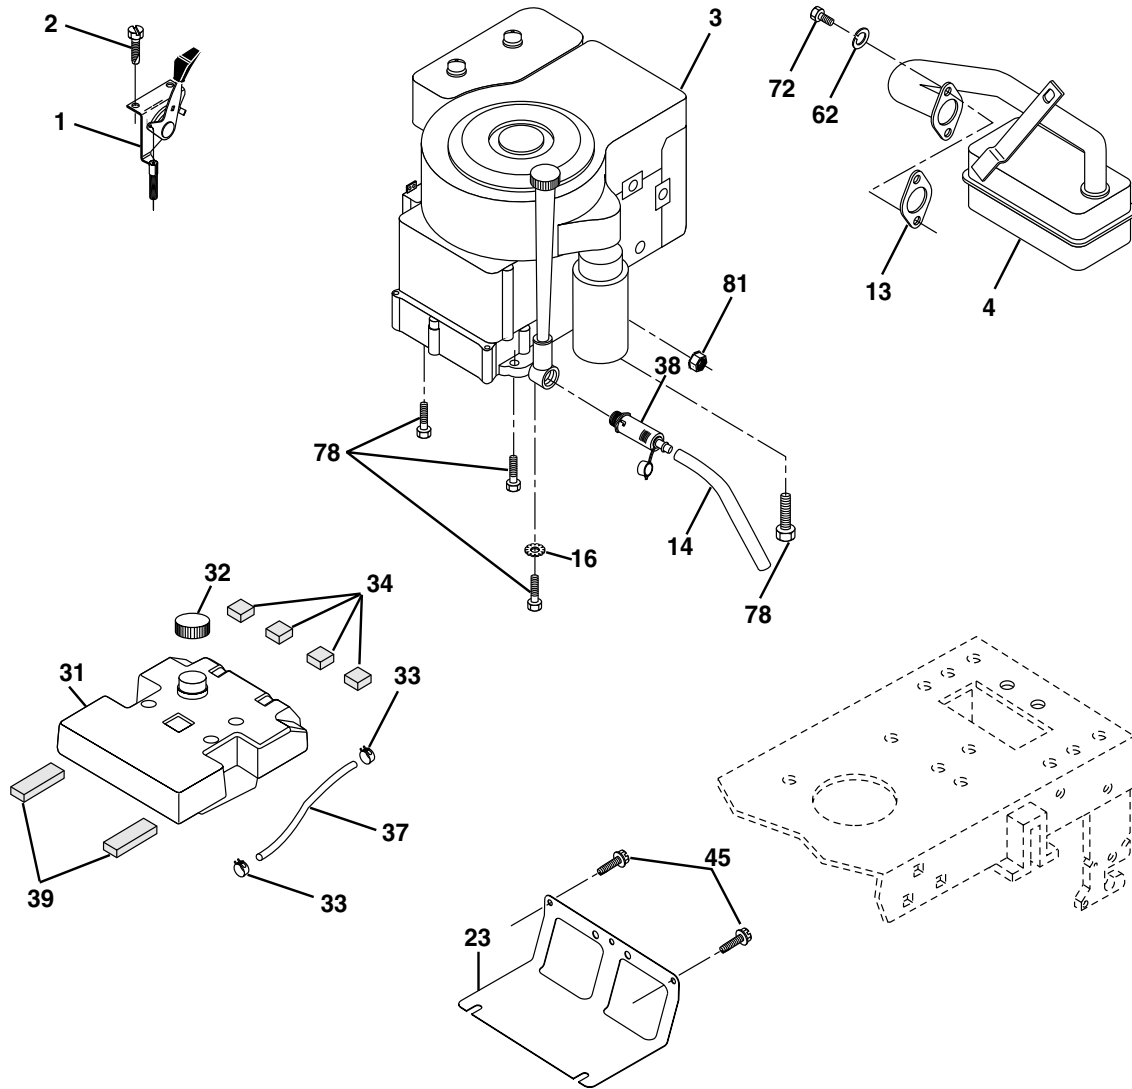

REPAIR PARTS

TRACTOR - MODEL NO. LT16A (JNA16H42A)

ENGINE

29

OPTIONAL EQUIPMENT

Spark Arrester

KEY NO.	PART NO.	DESCRIPTION
1	532170551	Control Th/ch Flag Dom.
2	817720410	Screw Hex Thd Cut 1/4-20x5/8 T
3	-----	Engine B&S Model 311777 (Order parts from engine manufacturer)
4	532137352	Muffler
13	532165291	Gasket
14	532148456	Tube Drain Oil Easy
16	811050600	Washer Lock Ext Tooth 3/8
23	532169837	Shield BRN/DBR Guard
29	532137180	Kit Spark Arrester (Flat Scrn)
31	532157103	Tank Fuel
32	532140527	Cap Asm Fuel W/sym Vented

KEY NO.	PART NO.	DESCRIPTION
33	532123487	Clamp Hose Black
34	532106082	Pad Spacer 1 x 1 x 1
37	532142158	Line Fuel
38	532148315	Plug Drain Oil Easy
39	532109227	Pad Idler
45	817000612	Screw Hex Wsh Thdrol 3/8-16 x 3/4
62	810040500	Washer Lock Hvy Hlcl Spr. 5/16
72	871070512	Screw Hex Hd Cap 5/16-18 x 3/4
78	817060620	Screw 3/8-16 x 1-1/4
81	873510400	Nut Keps Hex 1/4-20 Unc

NOTE: All component dimensions given in U.S. inches
1 inch = 25.4 mm