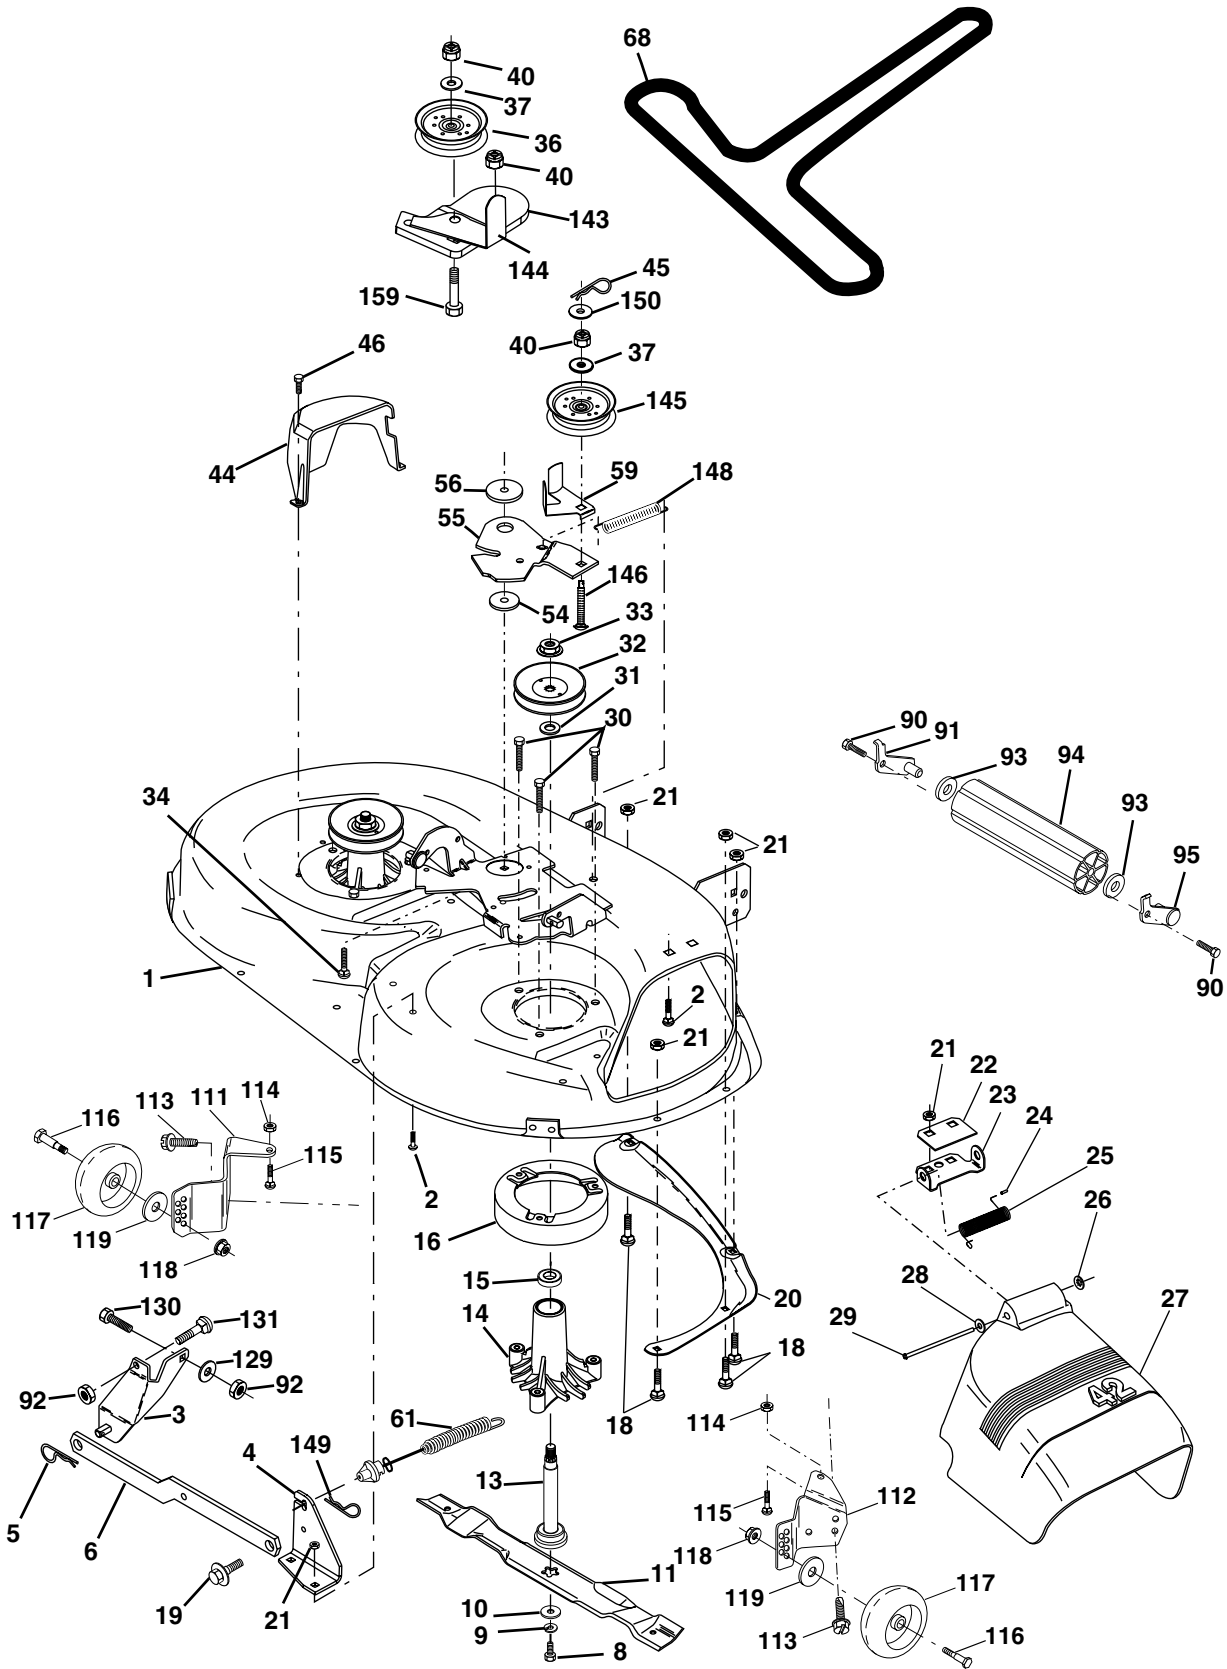

REPAIR PARTS

TRACTOR - MODEL NO. LT16A (JNA16H42A)

MOWER DECK

REPAIR PARTS

TRACTOR - MODEL NO. LT16A (JNA16H42A)

MOWER DECK

KEY NO.	PART NO.	DESCRIPTION	KEY NO.	PART NO.	DESCRIPTION
1	532165892	Mower Deck Assembly, 42"	46	532137729	Screw, Thd. Roll 1/4-20 x 5/8
2	872140506	Bolt	54	532133943	Washer, Hardened
3	532138017	Bracket Assembly, Sway Bar, Front	55	532155046	Arm, Idler
4	532165460	Bracket Sway Bar 38/42" Deck	56	532165723	Spacer, Retainer
5	532124670	Retainer Spring	59	532141043	Guard, TUV Idler
6	532130832	Arm, Suspension, Rear	61	532174882	Spring Ext Elect Clutch
8	532850857	Bolt, Hex 3/8-24 x 1.25 Gr. 8	68	532174883	V-Belt
9	810030600	Washer, Lock	90	817060612	Screw 3/8-16 x 3/4
10	532140296	Washer, Hardened	91	532175746	Bracket Asm Noseroller Lh
11	532138498	Blade Mower 42" High Perf.	92	873800600	Nut Lock Hex w/Ins. 3/8-16 Unc
	532134149	Blade, Mulching	93	819171416	Washer 17/32 x 7/8 x 16 Ga.
13	532137645	Shaft Assembly, Mandrel, Vented	94	532132264	Roller Nose 38"-50"
14	532128774	Housing, Mandrel, Vented	95	532175747	Bracket Asm Noseroller Rh
15	532110485	Bearing, Ball, Mandrel	111	532174925	Bracket, Gauge, Wheel L.H.
16	532174493	Stripper	112	532174926	Bracket, Gauge, Wheel R.H.
18	872140505	Bolt, Carriage 5/16-18 x 5/8	113	817060512	Screw 5/16-18 x 3/4
19	532132827	Bolt, Shoulder	114	873510500	Nut, Hex, Keps 5/16-18 UNC
20	532159770	Baffle, Vortex	115	872110504	Bolt, Carriage 5/16 UNC x 1/2
21	873680500	Nut Crownlock 5/16-18 UNC	116	532124872	Bolt, Shoulder
22	532134753	Stiffener Bracket	117	532165746	Wheel, Gauge
23	532131267	Bracket, Deflector	118	873930600	Nut, Centerlock 3/8-16
24	532105304	Cap, Sleeve	119	819121414	Washer 3/8 x 7/8 x 14 Gauge
25	532123713	Spring, Torsion, Deflector	129	819131312	Washer 13/32 x 13/16 x 12 Ga.
26	532110452	Nut, Push	130	874780616	Bolt Hex 3/8-16 x 1.0
27	532171859	Shield, Deflector	131	872140608	Bolt RDHD SQNK 3/8-16 x 1.0
28	819111016	Washer 11/32 x 5/8 x 16 Ga.	144	532158634	Keeper Belt 42" Clutch Cable
29	532131491	Rod, Hinge	145	532165888	Pulley Idler Flat
30	532157722	Screw Thdrol Washer Head	146	532171977	Bolt Carriage Idler
31	532129963	Washer, Spacer	148	532169022	Spring Return Idler
32	532153535	Pulley, Mandrel	149	532165898	Retainer Spring Yellow Zinc
33	532178342	Nut, Toplock, Flanged	150	819091216	Washer 9/32 x 3/4 x 16 Ga.
34	872110614	Bolt	159	872140614	Bolt Rdhd Sqn 3/8-16 UNC x 1- 3/4
36	532131494	Pulley, Idler, Flat	--	532130794	Mandrel Assembly (Includes Key Numbers 8-10, 13-15, 31 and 32)
37	819131316	Washer 13/32 x 13/16 x 16 Gauge	--	532176207	Replacement Mower, Complete
40	873680600	Nut Crownlock 3/8-16 UNC			
44	532140088	Guard, Mandrel, L.H.			
45	532124788	Retainer			

NOTE: All component dimensions given in U.S. inches
1 inch = 25.4 mm