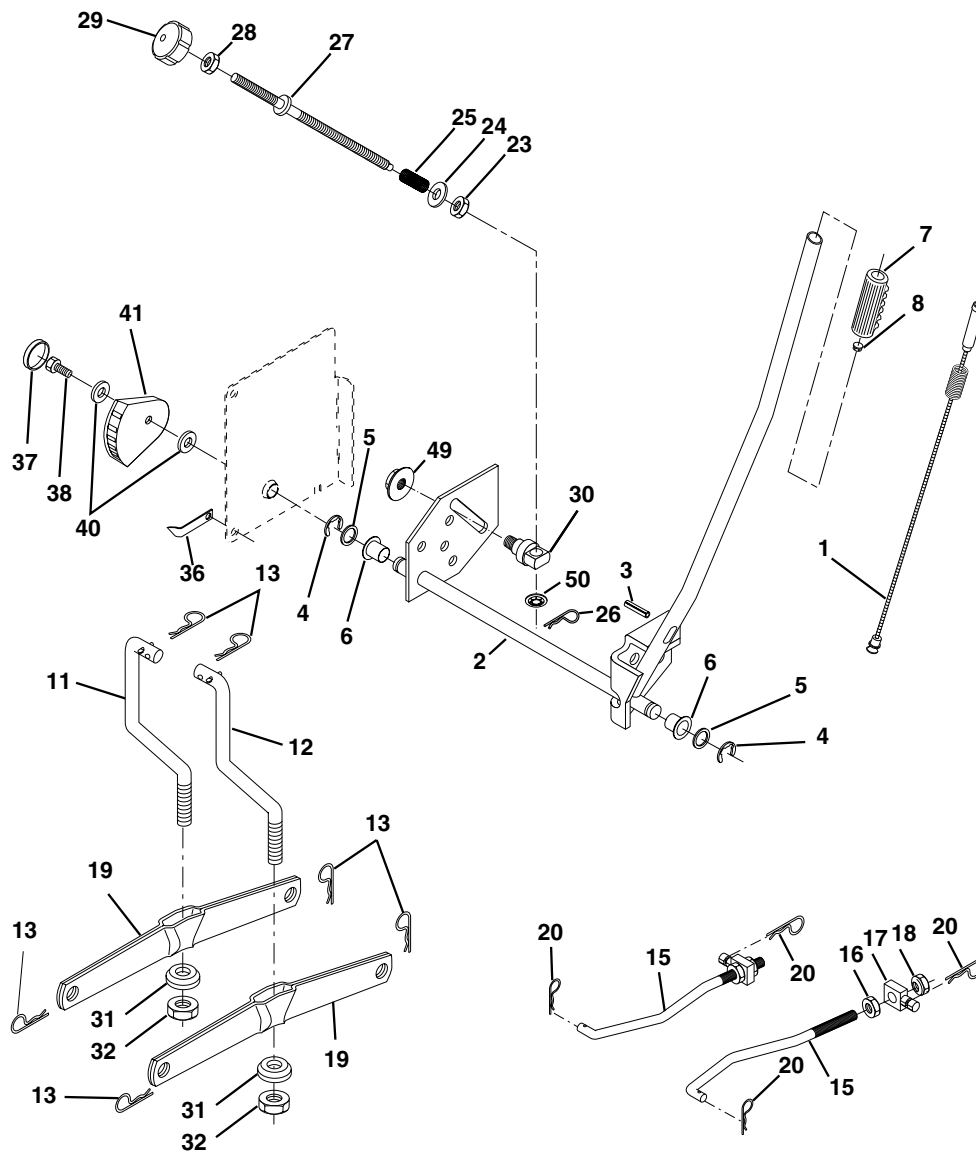

NOTE: All component dimensions given in U.S. inches.
1 inch = 25.4 mm

REPAIR PARTS

TRACTOR - MODEL NO. LT16A (JNA16H42A)

ENGINE

29

OPTIONAL EQUIPMENT

Spark Arrester

KEY NO.	PART NO.	DESCRIPTION
1	532170551	Control Th/ch Flag Dom.
2	817720410	Screw Hex Thd Cut 1/4-20x5/8 T
3	-----	Engine B&S Model 311777 (Order parts from engine manufacturer)
4	532137352	Muffler
13	532165291	Gasket
14	532148456	Tube Drain Oil Easy
16	811050600	Washer Lock Ext Tooth 3/8
23	532169837	Shield BRN/DBR Guard
29	532137180	Kit Spark Arrester (Flat Scrn)
31	532157103	Tank Fuel
32	532140527	Cap Asm Fuel W/sym Vented

NOTE: All component dimensions given in U.S. inches
1 inch = 25.4 mm

REPAIR PARTS

TRACTOR - MODEL NO. LT16A (JNA16H42A)

MOWER LIFT

KEY NO.	PART NO.	DESCRIPTION
1	532159460	Wire Asm Inner W/plunger
2	532159471	Shaft Asm Lift RH w/Inf
3	532105767	Pin Groove 1 500 Zinc
4	812000002	E Ring #5133-62
5	819211621	Washer 21/32 X 1 X 21 Ga
6	532120183	Bearing Nylon Blk 629 Id
7	532125631	Grip Handle Fluted Blk
8	532124526	Button Plunger Black
11	532139865	Link Lift LH Fixed Length
12	532139866	Link Lift RH Fixed Length
13	532124670	Retainer Spring
15	532173288	Link Front
16	873350800	Nut Jam Hex 1/2-13 Unc
17	532175689	Trunnion Blk Zinc
18	873800800	Nut Lock w/Wsh 1/2-13unc
19	532139868	Arm Suspension Rear
20	532163552	Retainer Spring
23	532110807	Nut Special

KEY NO.	PART NO.	DESCRIPTION
24	819131016	Washer 13/32 X 5/8 X 16 Ga
25	532124874	Spring 2-1/8"
26	532169484	Retainer Clip
27	532126971	Rod Adj Lift Zinc 7.49 Wrk Lg
28	873350600	Nut Hex Jam 3/8-16 Unc
29	532138057	Knob Inf 3/8-16 Unc Blk W/sym
30	532150233	Trunnion Infin Height
31	532169865	Bearing Pvt Lift
32	873540600	Nut Crownlock 3/8 - 24
36	532155097	Pointer Height Indicator
37	532123935	Plug Hole Blk 1.485/1.515 Dia.
38	817060516	Screw 5/16-18 x 1
40	819112410	Washer 11/32 x 1-1/2 10 Ga.
41	532155098	Indicator Height STLT
49	532145212	Nut Hex Flange Lock
50	532110452	Nut Phos & Oil