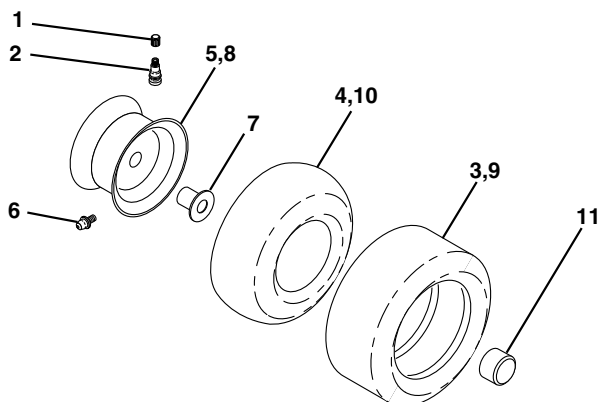

WHEELS & TIRES

KEY NO.	PART NO.	DESCRIPTION
1	532059192	Cap Valve Tire
2	532065139	Stem Valve
3	532106222	Tire F Ts 15 X 6 0 - 6 Service
4	532059904	Tube Front (Service Item Only)
5	532138336	Rim Asm 6"front Silver Service
6	532124957	Fitting Grease (Front Wheel Only)
7	532124959	Bearing Flange (Front Wheel Only)
8	532138337	Rim Asm 8"rear Silver Service
9	532122082	Tire R Ts 20x10-8 C Service
10	532124926	Tube Rear (Service Item Only)
11	532175039	Cap Axle Blk 1 50 X 1 00
--	532144334	Sealant, Tire (10 oz. Tube)

NOTE: All component dimensions given in U.S. inches.
1 inch = 25.4 mm