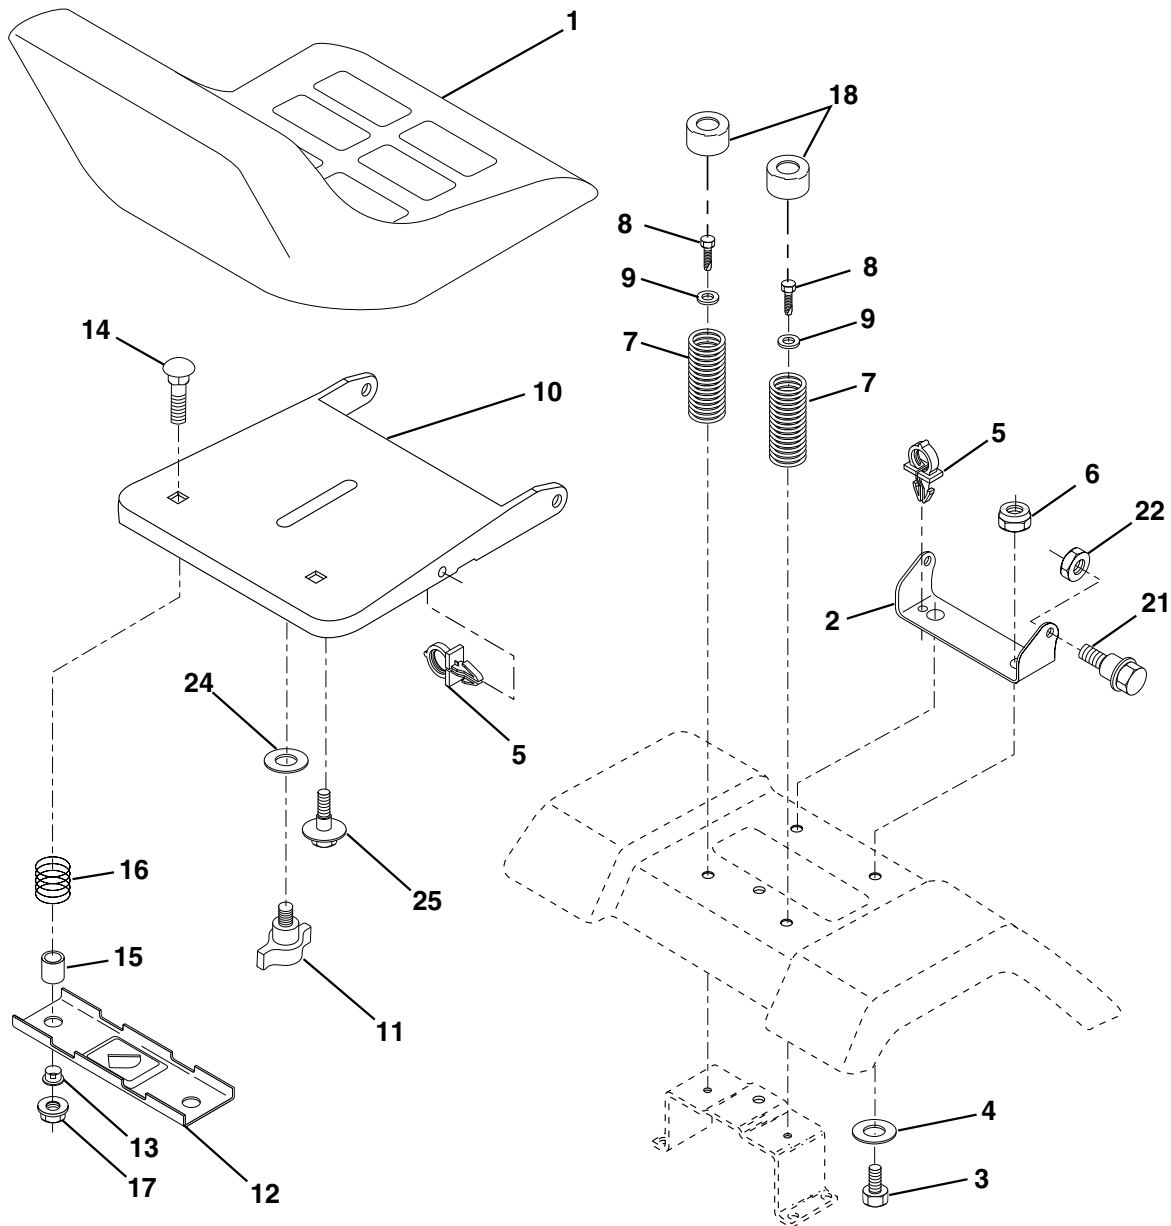

NOTE: All component dimensions given in U.S. inches
1 inch = 25.4 mm

REPAIR PARTS

TRACTOR - MODEL NO. LT16A (JNA16H42A)

STEERING ASSEMBLY

REPAIR PARTS

TRACTOR - MODEL NO. LT16A (JNA16H42A)

STEERING ASSEMBLY

NOTE: All component dimensions given in U.S. inches.
1 inch = 25.4 mm.

REPAIR PARTS

TRACTOR - MODEL NO. LT16A (JNA16H42A)

SEAT ASSEMBLY

KEY NO.	PART NO.	DESCRIPTION
1	532140118	Seat
2	532140551	Bracket Pivot Seat 8 720
3	871110616	Bolt Fin Hex 3/8-16unc X 1
4	819131610	Washer 13/32 X 1 X 10 Ga
5	532145006	Clip Push-In
6	873800600	Nut Hex w/Ins. 3/8-16 Unc
7	532124181	Spring Seat Cprsn 2 250 Blk Zi
8	817000616	Screw 3/8-16 X 1
9	819131614	Washer 13/32 X 1 X 14 Ga.
10	532174894	Pan Seat
11	532166369	Knob Seat Adj Wingnut
12	532121246	Bracket Mounting Switch