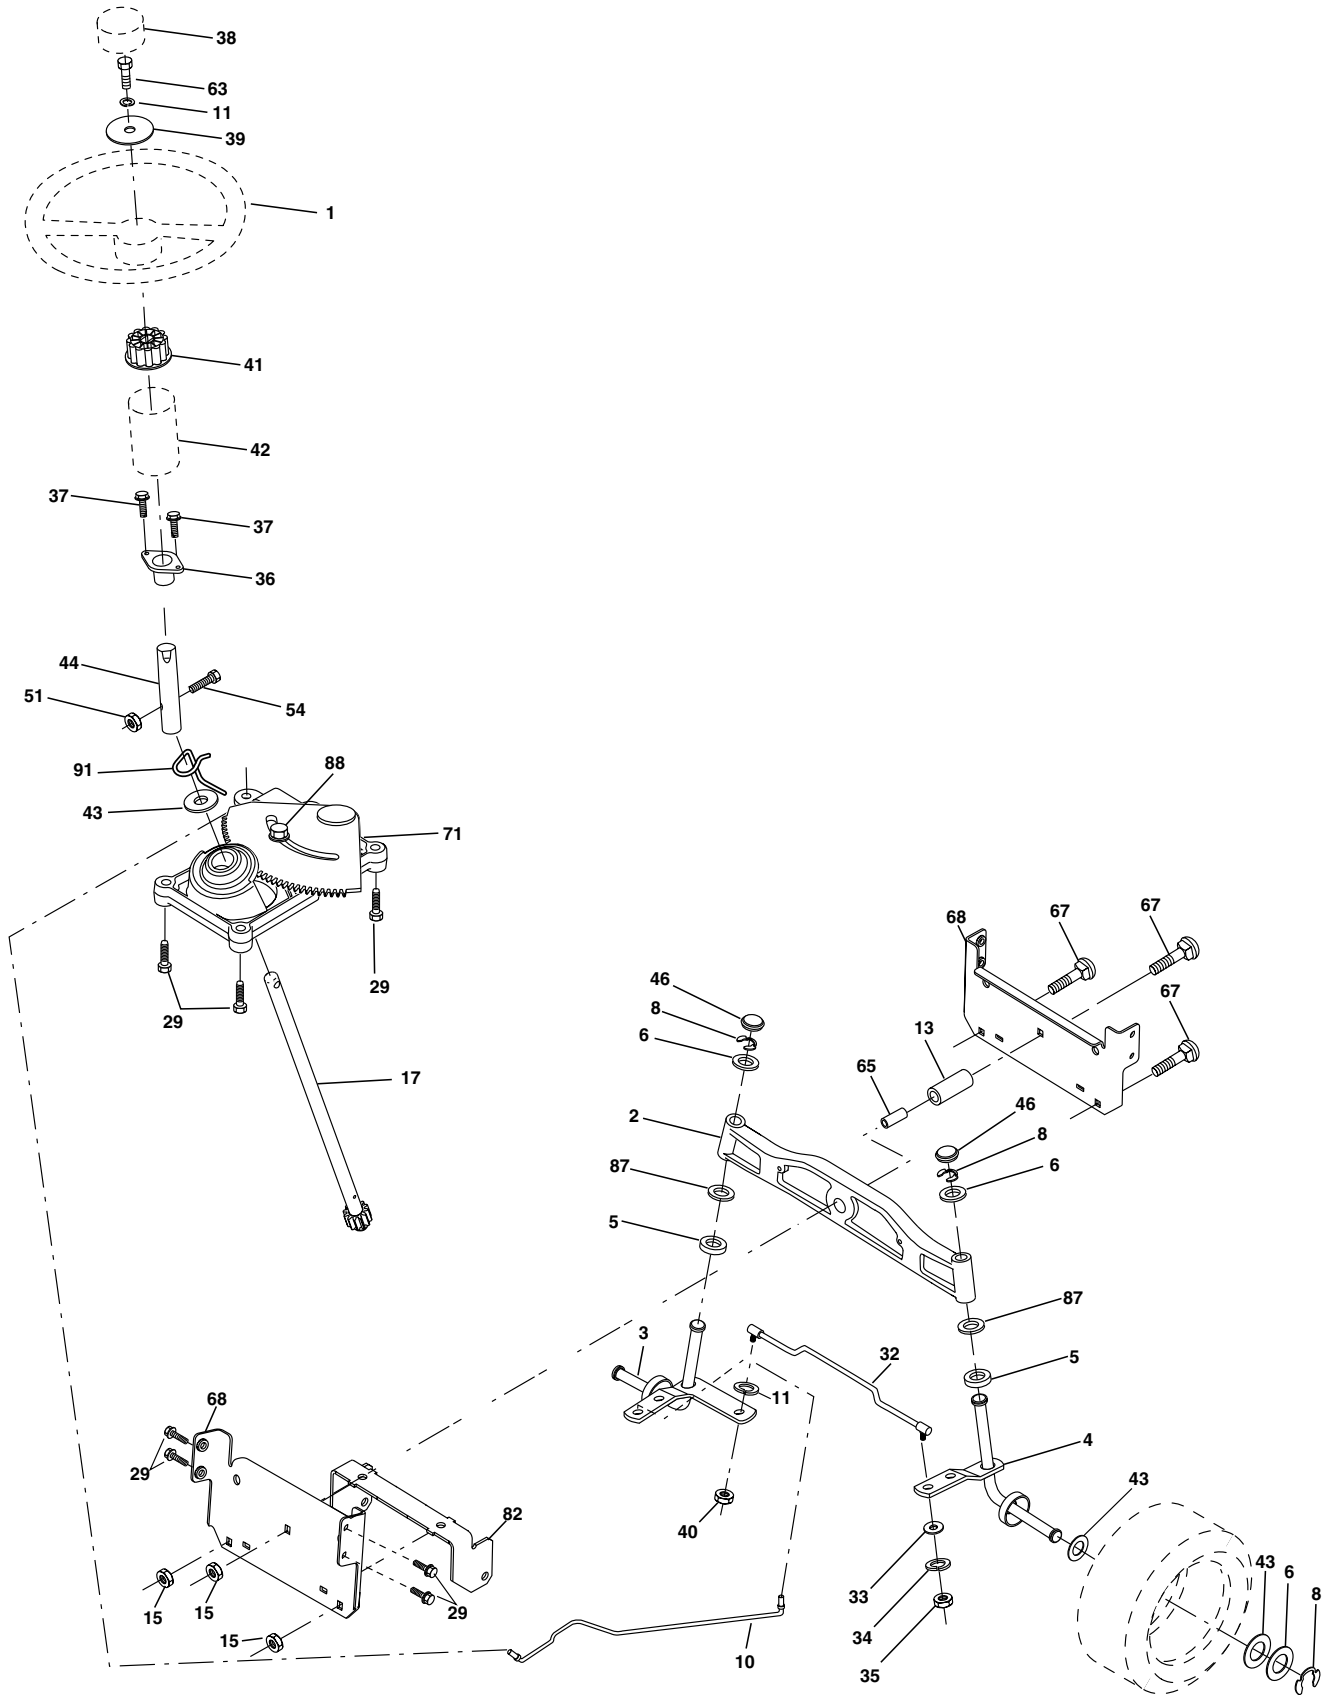

REPAIR PARTS

TRACTOR - MODEL NO. LT16A (JNA16H42A)

STEERING ASSEMBLY

REPAIR PARTS

TRACTOR - MODEL NO. LT16A (JNA16H42A)

STEERING ASSEMBLY

KEY NO.	PART NO.	DESCRIPTION
1	532172092	Wheel Steering
2	532172393	Axle Stamped
3	532169840	Spindle Asm Cast LH
4	532169839	Spindle Asm Cast RH
5	532124931	Bearing Race Thrust Harden
6	532121748	Washer 25/32 X 1-5/8 X 16 Ga.
8	812000029	Ring Klip #t5304-75
10	532175121	Link Drag
11	810040600	Washer Lock Hvy Hlcl Spr 3/8
13	532136518	Spacer Brg Axle Front
15	532145212	Nut Hex Flange Lock Yel D
17	532177876	Shaft Asm Steering
29	817060612	Screw 3/8-16 x 3/4
32	532171888	Rod Tie
33	819111216	Washer 11/32 x 3/4 x 16 Ga.
34	810040500	Washer Lock 5/16
35	873540500	Crownlock Nut 5/16-24
36	532155099	Bushing Strg
37	532152927	Screw TT #32.5 x 5 x 3/8 Flange
38	532172093	Cap Wheel Steer
39	819132411	Washer 13/32 x 1-1/20 x 11 Ga.
40	532124701	Nut Lock Center 3/8-24 Unf
41	532159945	Adaptor Wheel Strg
42	532169633	Boot Dash Steering
43	532121749	Washer 25/32 X 1 1/4 X 16 Ga
44	532153720	Extension Steering Non-adjust
46	532121232	Cap Spindle Fr Top Blk
51	873800500	Nut Lock Hex W/Ins 5/16-18 UNC
54	874780520	Bolt Fin Hex 5/16-18 UNC x 1-1/4
63	874780616	Bolt Fin Hex 3/8-16 UNC x 1 Gr. 5
65	532160367	Spacer, Brace Axle
67	872140618	Bolt Rdhd 3/8-16 x 2-1/4
68	532169827	Brace, Axle
71	532175146	Steering Asm.
82	532169835	Bracket Susp Chassis Front 15"
87	532173966	Washer Flat .781 x 1 1/2 x .14
88	532175118	Bolt Shoulder 7/16-20
91	532175553	Clip, Steering

NOTE: All component dimensions given in U.S. inches.
1 inch = 25.4 mm.