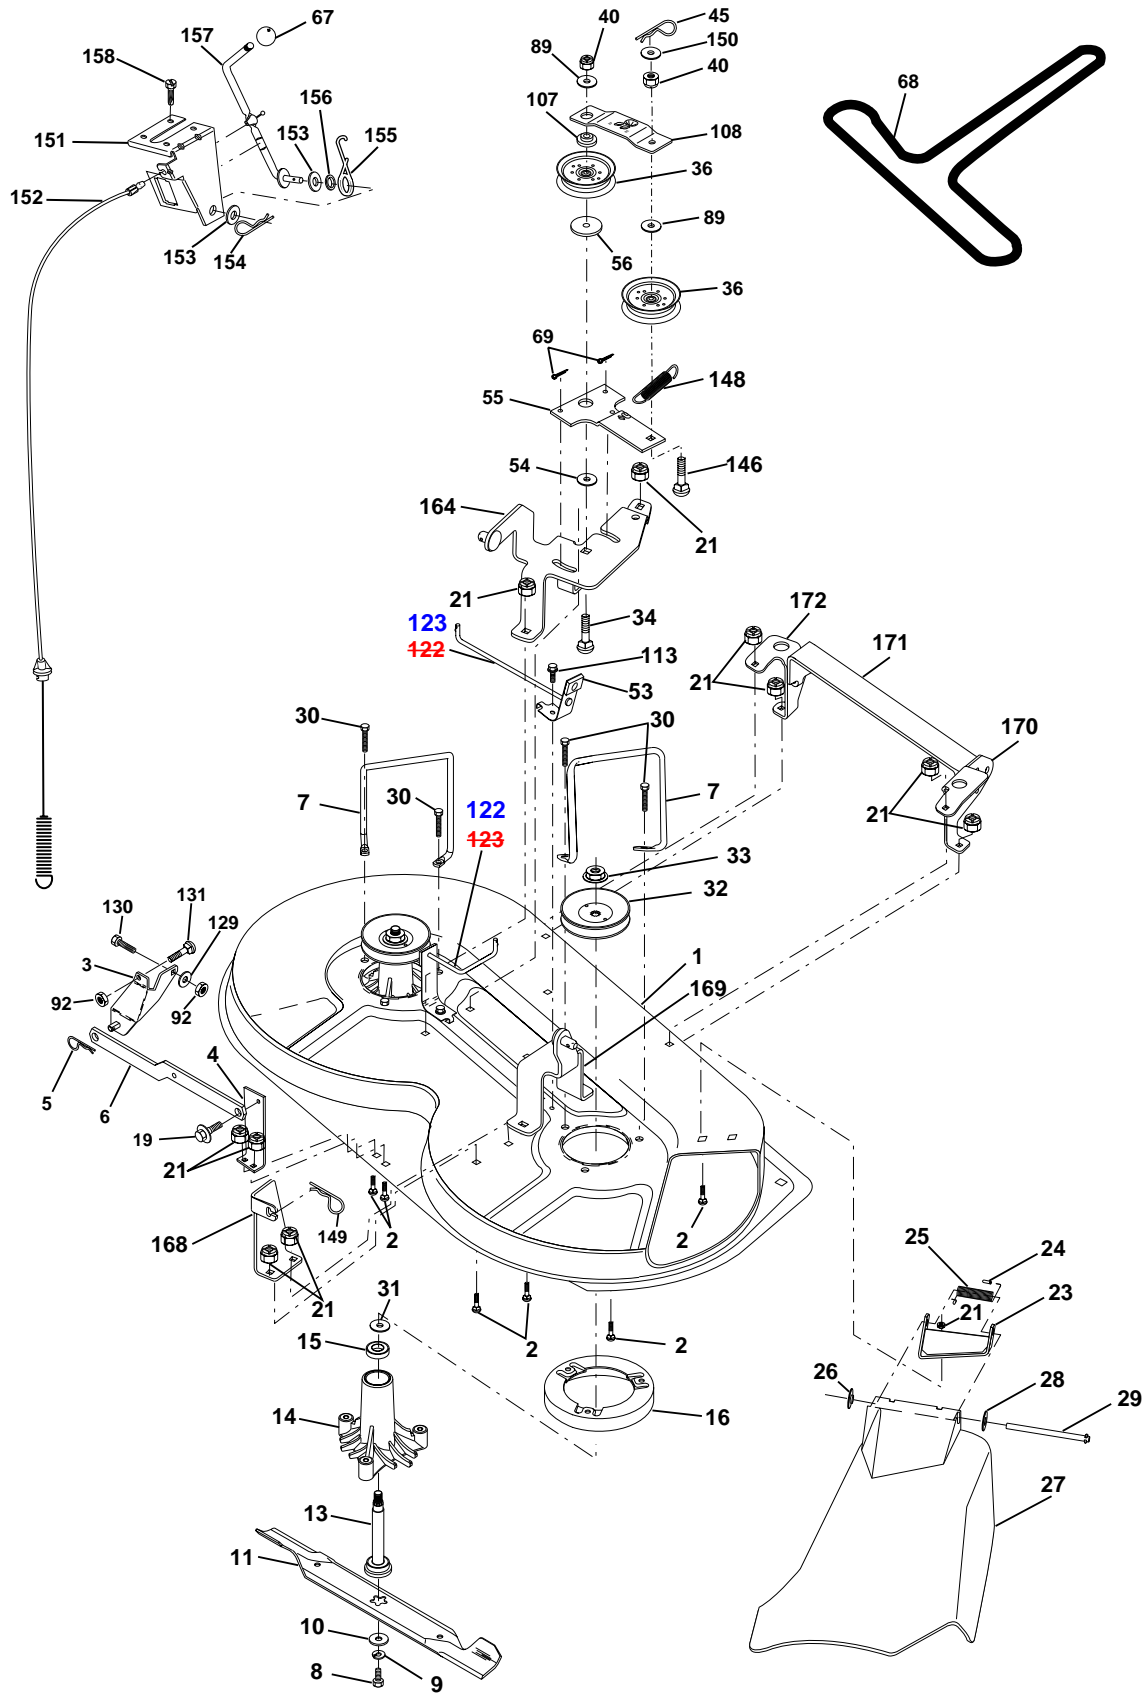

REPAIR PARTS

TRACTOR - MODEL NO. LT13 (JNA13A)

MOWER DECK

REPAIR PARTS

TRACTOR - MODEL NO. LT13 (JNA13A)

MOWER DECK

KEY NO.	PART NO.	DESCRIPTION	KEY NO.	PART NO.	DESCRIPTION
1	532174595	Mower Deck Assembly	67	532106932	Knob RD 3/8-16 Plstc Thd
2	872140506	Bolt	68	532174978	Belt
3	532138017	Bracket Assembly, Sway Bar	69	876020312	Pin, Cotter 3/32 x 3/4
4	532175654	Bracket Sway Bar	89	819131612	Washer 13/32 x 1 x 12 Ga
5	532124670	Retainer Spring	92	873800600	Nut Lock Hex w/Ins. 3/8-16
6	532130832	Arm, Suspension, Rear	107	532133502	Spacer, Retainer
7	532140608	Keeper Belt	108	532133503	Stiffener, Idler Arm
8	532850857	Bolt, Hex 3/8-24 x 1.25 Gr. 8	113	817490508	Screw Thdrol 5/16-18 x 1/2
9	810030600	Washer, Lock Hvy Hlcl 3/8	122	532174505	Rod, Brake, LH
10	532140296	Washer, Hardened	123	532174504	Rod, Brake, RH
11	532138496	Blade, Mower	129	819131312	Washer 13/32 x 13/16 x 12
13	532137645	Shaft Assembly, Mandrel, Vented	130	874780616	Bolt Fin Hex 3/8-16 x 1
14	532128774	Housing, Mandrel, Vented	131	872140608	Bolt Rdhd Sqnk 3/8-16 x 1
15	532110485	Bearing, Ball, Mandrel	146	532165891	Bolt Carriage Idler
16	532174493	Stripper, Mower Deck	148	532169022	Spring Return Idler
19	532132827	Bolt, Shoulder	149	532165898	Retainer Spring Yellow Zinc
21	873680500	Nut Crownlock 5/16-18	150	819091216	Washer 9/32 x 3/4 x 16 Ga.
23	532136631	Bracket, Mower Deflector	151	532169670	Bracket Clutch
24	532105304	Cap, Sleeve	152	532176079	Cable Clutch
25	532123713	Spring, Torsion, Deflector	153	532169674	Washer Flat 3/8" Type B
26	532110452	Nut, Push	154	532169675	Spring Retainer
27	532176162	Shield, Deflector	155	532169671	Spring Retention Lever
28	819111016	Washer 11/32 x 5/8 x 16 Ga.	156	532169672	Spacer
29	532121980	Rod, Hinge	157	532169669	Rod Clutch
30	532157722	Screw Thdrol Washer Head	158	817720410	Screw Hex Thd Cut 1/4-20x5/8
31	532129963	Washer, Spacer	164	532174976	Bracket Asm Idler Support
32	532153531	Pulley, Mandrel	168	532172377	Bracket Deck Cable
33	532137266	Nut, Toplock, Flanged	169	532174977	Bracket Asm Suspension
34	872110614	Bolt Rdhd 3/8-16 x 1-3/4	170	532172359	Bracket Suspension RF
36	532131494	Pulley, Idler, Flat	171	532165237	Brace Support Susp. Frt
40	873680600	Nut Crownlock 3/8-16	172	532172355	Bracket Suspension LF
45	532124788	Retainer, Spring	--	532130794	Mandrel Assembly (Includes Key Numbers 13-15, 17-19, 31 and 33)
53	532130840	Brake Assembly	--	532175254	Mower Deck, Complete
54	532133943	Washer, Hardened			
55	532133840	Idler Arm Assembly			
56	532165723	Spacer, Retainer			

NOTE: All component dimensions given in U.S. inches
1 inch = 25.4 mm