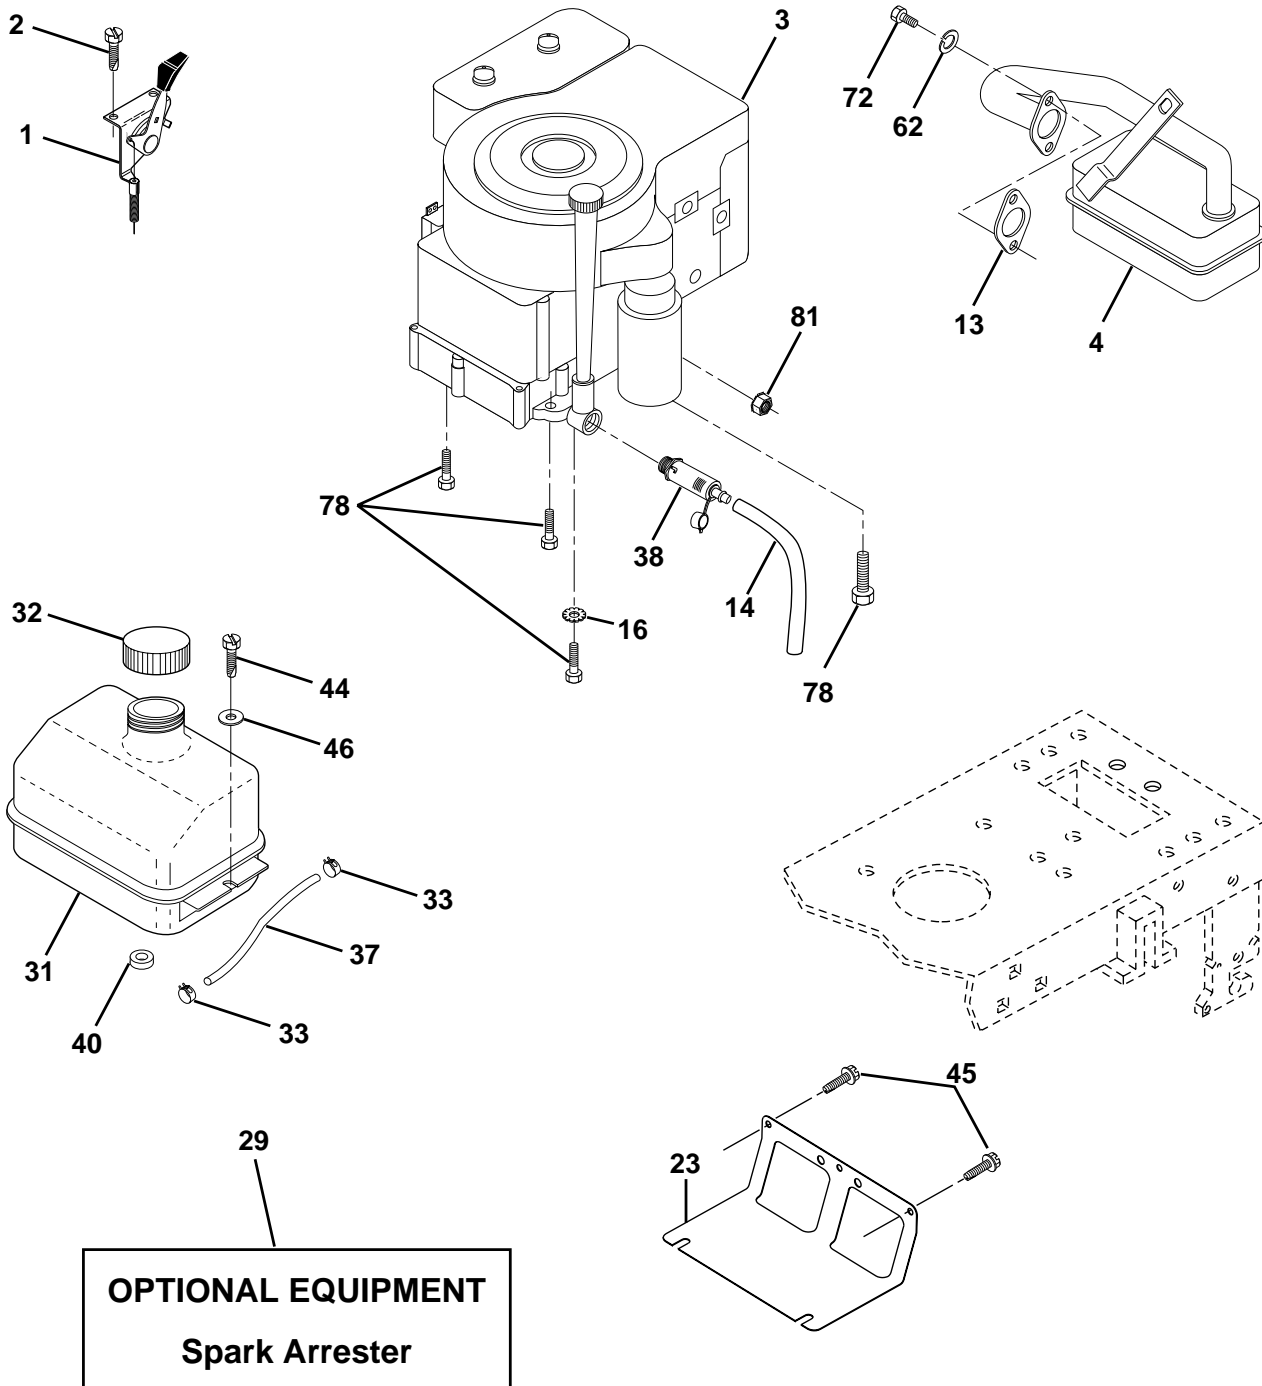

NOTE: All component dimensions given in U.S. inches.
1 inch = 25.4 mm.

REPAIR PARTS

TRACTOR - MODEL NO. LT13 (JNA13A)

ENGINE

REPAIR PARTS

TRACTOR - MODEL NO. LT13 (JNA13A)

ENGINE

KEY NO.	PART NO.	DESCRIPTION
1	532170551	Control Th/ch LH Flag
2	817720410	Screw Hex Thd Cut 1/4-20x5/8 T
3	-----	Engine B&S Model No. 28R707 (Order parts from engine manufacturer)
4	532137348	Muffler
13	532165291	Gasket
14	532148456	Tube Drain Oil Easy
16	811050600	Washer Lock Ext Tooth 3/8
23	532169837	Shield Brn/Dbr Guard
29	532137180	Kit Spark Arrestor (Flat Scrn)
31	532109202	Tank Fuel Front
32	532140527	Cap Asm Fuel W/sym Vented
33	532123487	Clamp Hose Black
37	532137040	Line Fuel 20"
38	532148315	Plug Drain Oil Easy
40	532124028	Bushing Snap Nyl Blk Fuel Line
44	817670412	Screw Hexwsh Thdrol 1/4-20x3/4
45	817000612	Screw 3/8-16 x 3/4
46	819091416	Washer 9/32 X 7/8 X 16 Ga
62	810040500	Washer Lock Hvy Hlcl Spr 5/16
72	871070512	Screw Hexhd Cap 5/16-18 x 3/4
78	817060620	Screw 3/8-16 x 1-1/4 SMGML
81	873510400	Nut Keps Hex 1/4-20