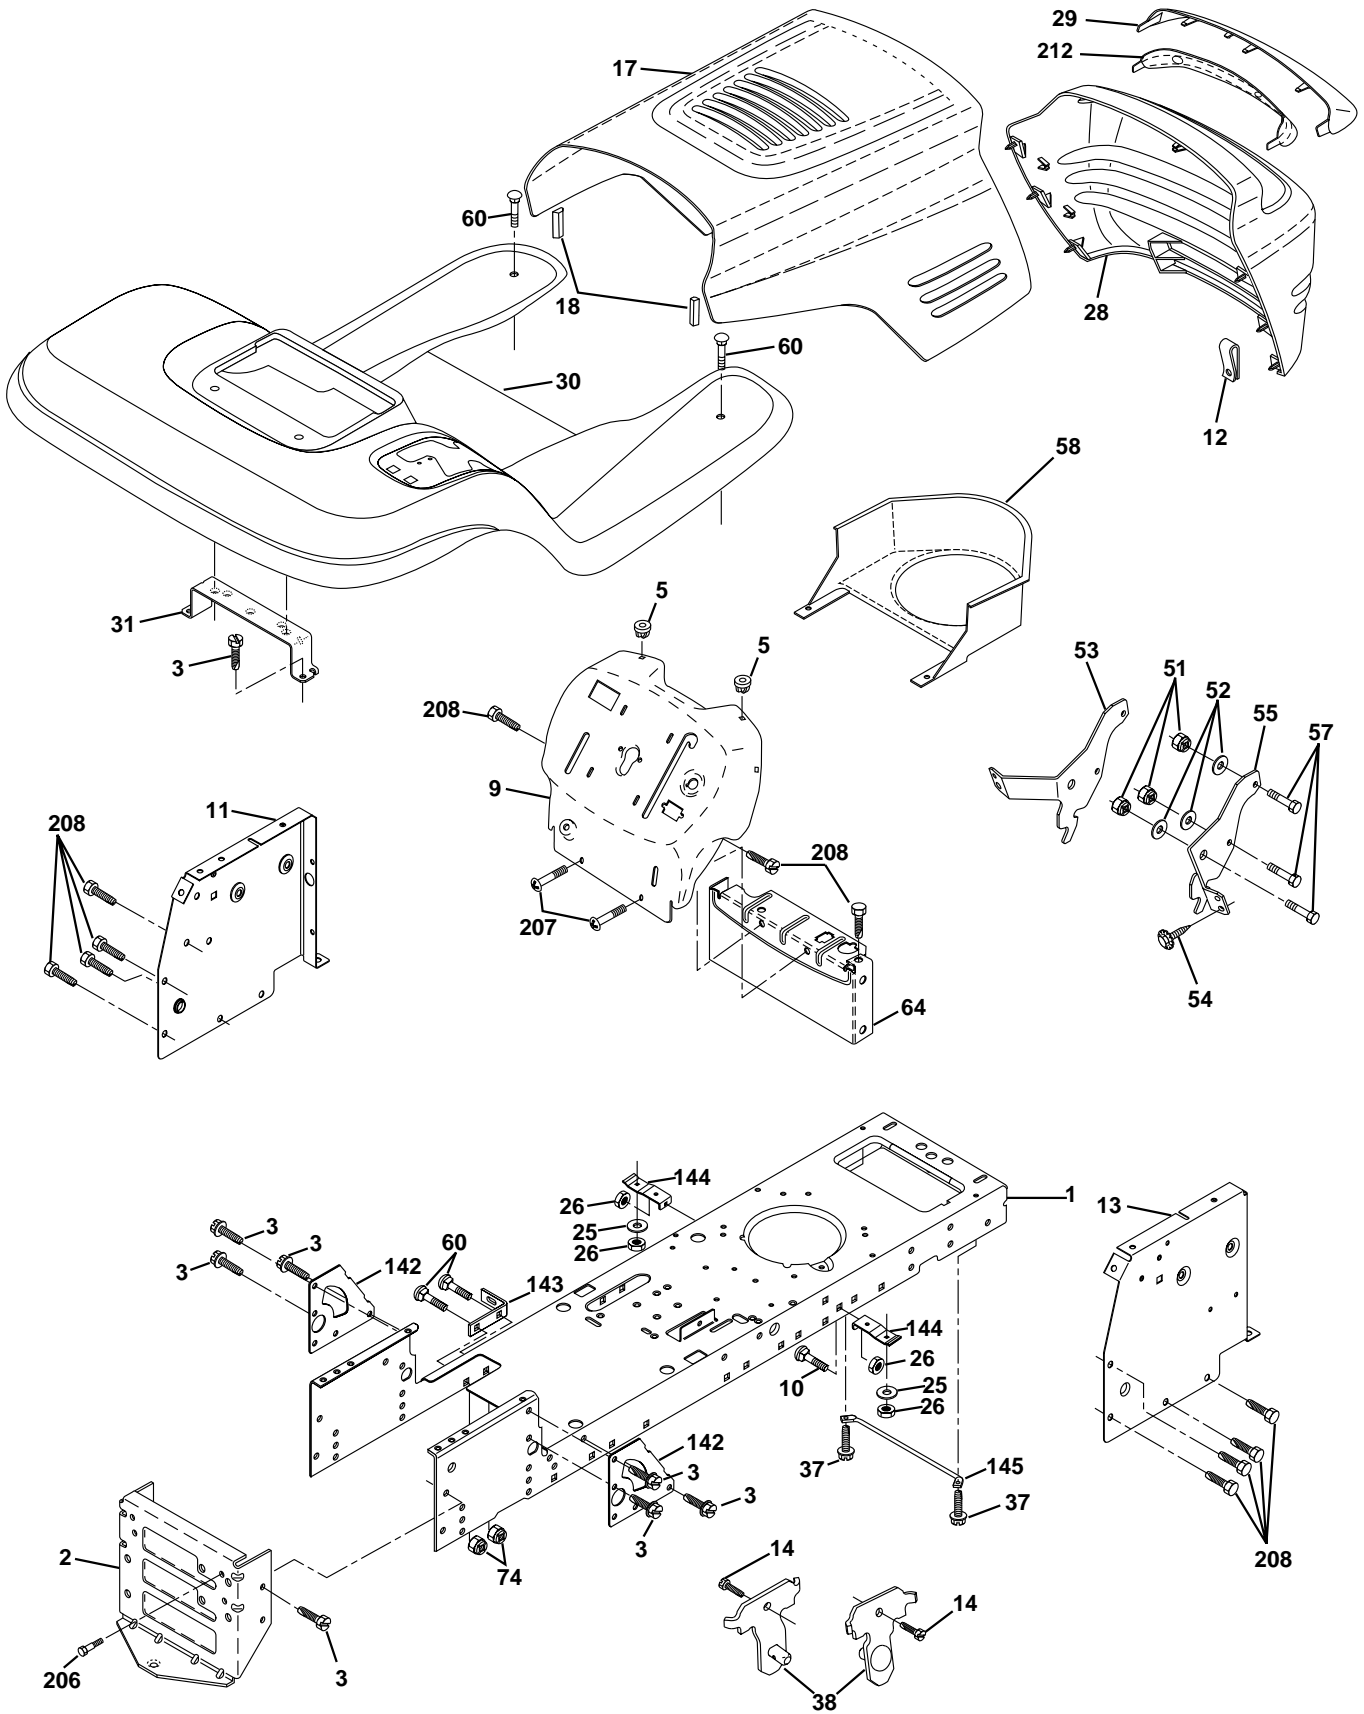

REPAIR PARTS

TRACTOR - MODEL NO. LT13 (JNA13A)

CHASSIS AND ENCLOSURES

REPAIR PARTS

TRACTOR - MODEL NO. LT13 (JNA13A)

CHASSIS AND ENCLOSURES

KEY NO.	PART NO.	DESCRIPTION
1	532174619	Chassis Weldment
2	532176554	Drawbar
3	817060612	Screw 3/8-16 x .75 SMGML
5	532155272	Bumper Hood/Dash
9	532172151	Dash P/L
10	872140608	Bolt Carriage 3/8-16 x 1
11	532155927	Panel Dash Lh
12	532145660	Clip Tinnerman Grille P/L
13	532173025	Panel Dash Rh
14	817490608	Screw Thdrol 3/8-16 x 1/2
17	532163557	Hood LT/PL with Louvers
18	532126938	Bumper Hood
25	819131312	Washer 13/32 X 13/16 X 12 Ga
26	873800600	Nut Lock Hex W/Ins 3/8-16 Unc
28	532140434	Grill/Lens Asm.
29	532168154	Lens LT/PL Grille
30	532172157	Fender Footrest
31	532139976	Bracket Support Fender
37	817490508	Screw Thdrol 6/16-18 x 1/2 TYT
38	532175710	Bracket, Asm. Pivot
51	873800400	Nut Lock Hex W/Ins 1/4-20
52	819091416	Washer 9/32 x 7/8 x 16 Ga.
53	532144697	Bracket Pnt. Pickoff LH
54	532161464	Screw Hex Wshd 8-18 x 7/8
55	532144696	Bracket Grille Pickoff RH
57	874780412	Bolt Hex 1/4-20 x 3/4
58	532150127	Duct Air Engine
60	872140606	Bolt Rdhd Sqnk 3/8-16unc x 3/4
64	532154798	Dash Lower STLT
74	873680600	Nut Crownlock 3/8-16 UNC
142	532165867	Plate Reinforcement STLT
143	532154966	Bracket Swaybar Chassis
144	532154207	Bracket Pnt Footrest STLT
145	532156524	Rod Pivot Chassis/Hood
206	532170165	Bolt Shoulder 5/16-18
207	817670508	Screw Thdrol 5/16-18 x 1/2
208	817670608	Screw Thdrol 3/8-16 x 1/2
212	532156229	Insert Lens Reflective
--	532005479	Plug Button

NOTE: All component dimensions given in U.S. inches
1 inch = 25.4 mm