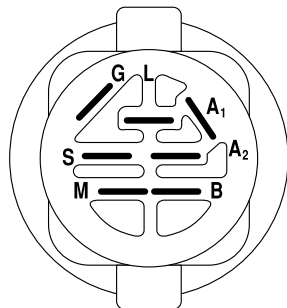

LT 13

Spare parts
Ersatzteile
Pièces détachées
Reserve onderdelen
Repuestos
Reservdelar

REPAIR PARTS

TRACTOR - MODEL NO. LT13 (JNA13A)

SCHEMATIC

NOTE
 YOUR TRACTOR IS EQUIPPED WITH A SPECIAL ALTERNATOR SYSTEM. THE LIGHTS ARE NOT CONNECTED TO THE BATTERY, BUT HAVE THEIR OWN ELECTRICAL SOURCE. BECAUSE OF THIS, THE BRIGHTNESS OF THE LIGHTS WILL CHANGE WITH ENGINE SPEED. AT IDLE THE LIGHTS WILL DIM. AS THE ENGINE IS SPEEDED UP, THE LIGHTS WILL BECOME THEIR BRIGHTEST.

IGNITION SWITCH

POSITION	CIRCUIT	"MAKE"
OFF	M+G+A1	NONE
RUN/LIGHT	B+A1	A2+L
RUN	B+A1	NONE
START	B + S + A1	NONE

WIRING INSULATED CLIPS

NOTE: IF WIRING INSULATED CLIPS WERE REMOVED FOR SERVICING OF UNIT, THEY SHOULD BE REPLACED TO PROPERLY SECURE YOUR WIRING.

WHEELS & TIRES

KEY NO.	PART NO.	DESCRIPTION
1	532059192	Cap Valve Tire
2	532065139	Stem Valve
3	532106222	Tire F Ts 15 X 6 0 - 6 Service
4	532059904	Tube Front (Service Item Only)
5	532138336	Rim Asm 6"front Silver Service
6	532124957	Fitting Grease (Front Wheel Only)
7	532124959	Bearing Flange (Front Wheel Only)
8	532138337	Rim Asm 8"rear Silver Service
9	532124635	Tire R Ts 18x9 5-8 C Service
10	532124926	Tube Rear (Service Item Only)
11	532175039	Cap Axle Blk 1 50 X 1 00
--	532144334	Sealant, Tire (10 oz. Tube)

NOTE: All component dimensions given in U.S. inches
1 inch = 25.4 mm

REPAIR PARTS

TRACTOR - MODEL NO. LT13 (JNA13A)

MOWER LIFT

KEY NO.	PART NO.	DESCRIPTION
1	532159460	Washer Asm Inner Spring W/Plunger
2	532159471	Shaft Asm. Lift
3	532105767	Pin Groove
4	812000002	E Ring #5133-62
5	819211621	Washer 21/32 x 1 x 21 Ga
6	532120183	Bearing Nylon
7	532109413	Grip Handle
8	532124526	Button Plunger
11	532139865	Link Lift LH
12	532139866	Link Lift RH
13	532124670	Retainer Spring