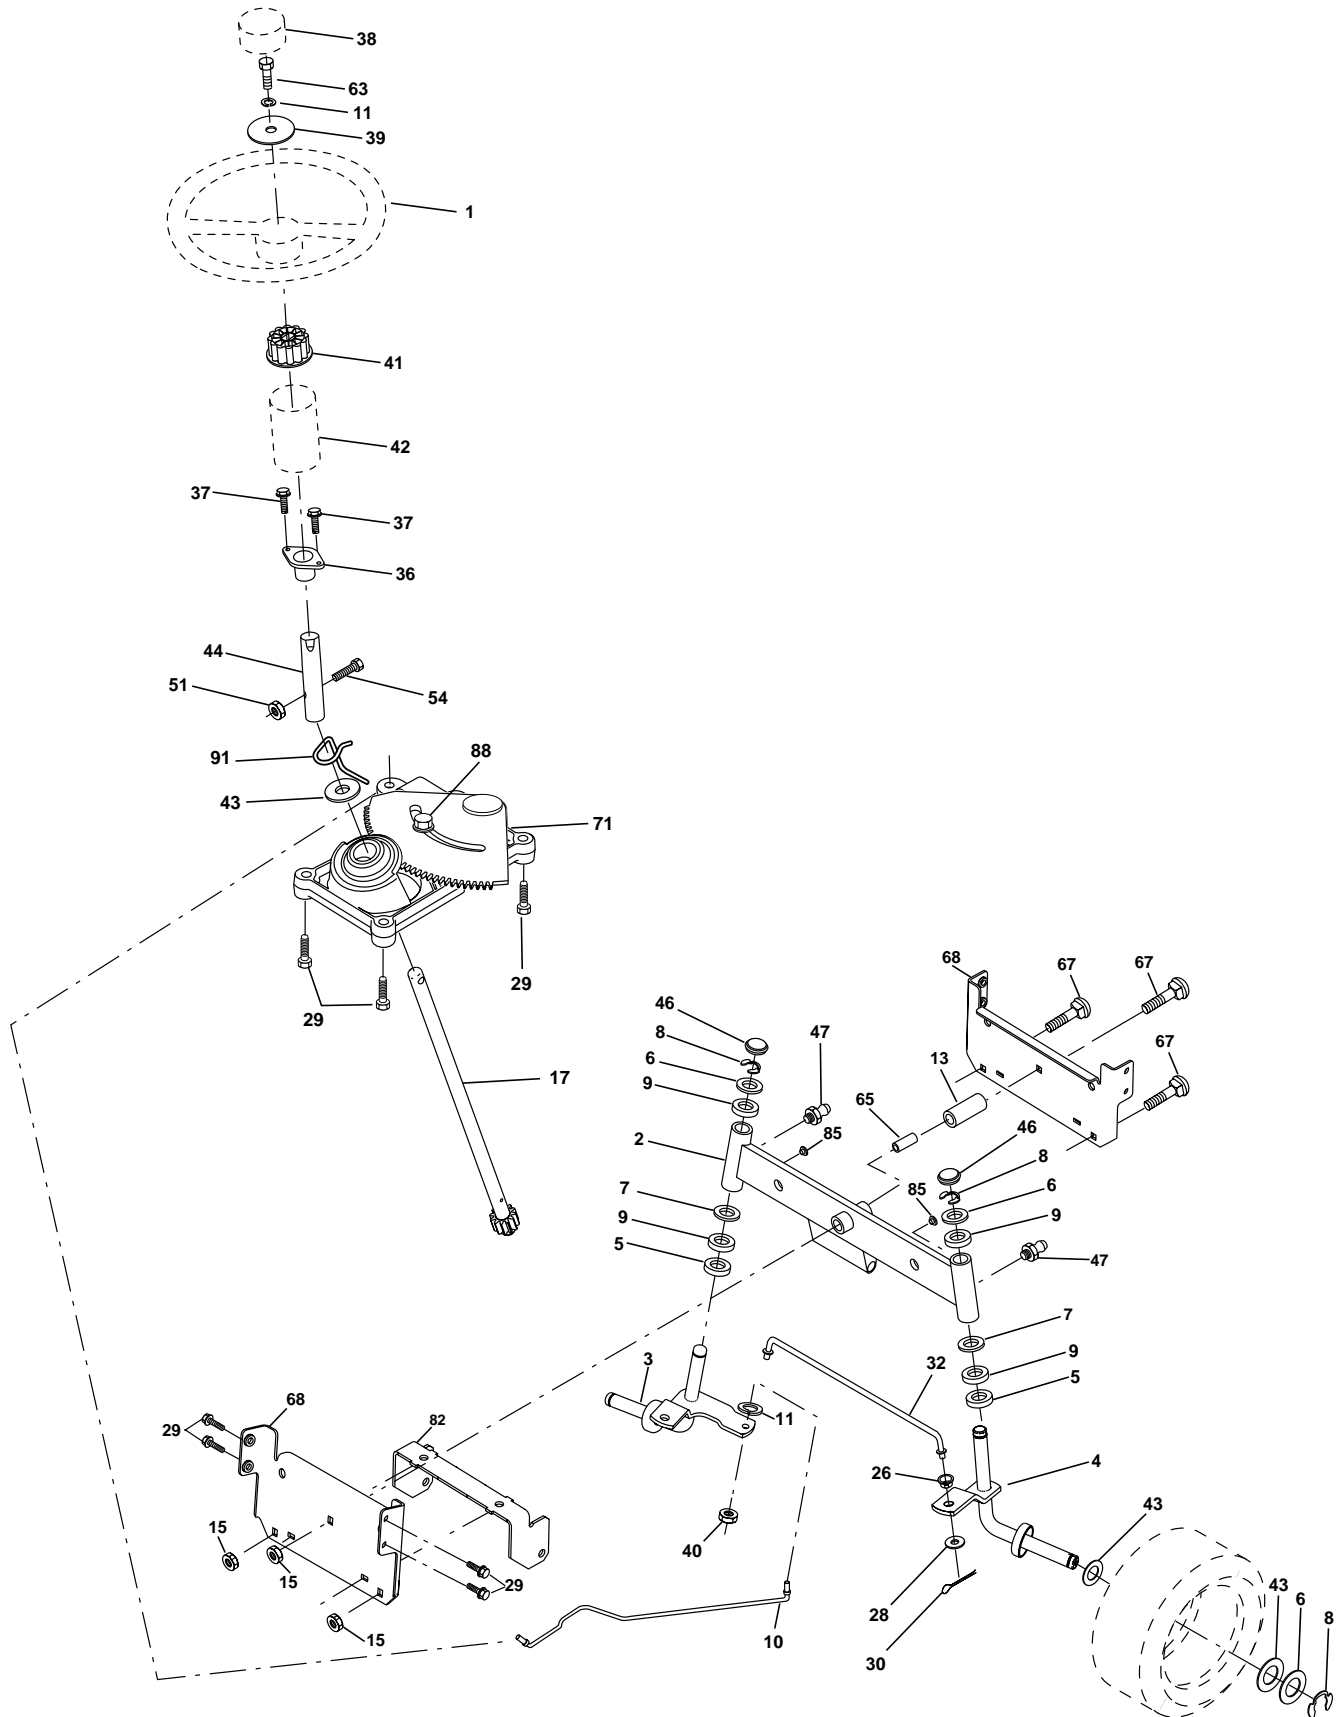

REPAIR PARTS

TRACTOR - MODEL NO. LT13 (JNA13A)

STEERING ASSEMBLY

REPAIR PARTS

TRACTOR - MODEL NO. LT13 (JNA13A)

STEERING ASSEMBLY

KEY NO.	PART NO.	DESCRIPTION
1	532177182	Wheel Steering
2	532154427	Axle Asm STMP Dropped STL
3	532169840	Spindle Asm LH
4	532169839	Spindle Asm RH
5	532124931	Bearing Race Thrust Harden
6	532121748	Washer 25/32 X 1-5/8 X 16 Ga
7	819272016	Washer 27/32 X 1-1/4 X 16 Ga
8	812000029	Ring Klip #t5304-75
9	532124937	Bearing Col Strg Blk
10	532175121	Link Drag
11	810040600	Washer Lock Hvy Hlcl Spr 3/8
13	532136518	Bearing Axle STL/GT
15	532145212	Nut Hexflange Lock
17	532177876	Shaft Asm Strg
26	532126847	Bushing Link Drag Blk LR
28	819131416	Washer 13/32 X 7/8 X 16 Ga
29	817060612	Screw 3/8-16x3/4 SMGML
30	876020412	Pin Cotter 1/8 X 3/4 Cad
32	532130465	Rod Tie Wire Form 19 75 Mech
36	532155099	Bushing Strg
37	532152927	Screw
38	532177183	Insert Cap Strg Wh
39	819133812	Washer 13/32 X 2-3/8 X 8 Ga
40	532124701	Lock nut
41	532100711	Adaptor Wheel Strg
42	532169633	Boot Steering Shaft
43	532121749	Washer 25/32 X 1 1/4 X 16 Ga
44	532153720	Extension Steering Shaft LR/LT
46	532121232	Cap Spindle Fr Top Blk
47	532124836	Fitting Grease
51	873800500	Nut Lock Hex w/Ins 5/16-18
54	874780520	Bolt Fin Hex 5/16-18 Unc x 1-1/4
63	874780616	Bolt Fin Hex 3/8-16unc x 1 Gr. 5
65	532160367	Spacer Axle
67	872140618	Bolt RDHD SQNK 3/8-16 x 2-1/4
68	532169827	Axle, Brace
71	532175146	Steering Asm
82	532169835	Bracket Susp Chassis Front
85	532133835	Fastner Christmas Tree
88	532175118	Bolt Shoulder 7/16-20
91	532175553	Clip Steering

NOTE: All component dimensions given in U.S. inches.
1 inch = 25.4 mm.