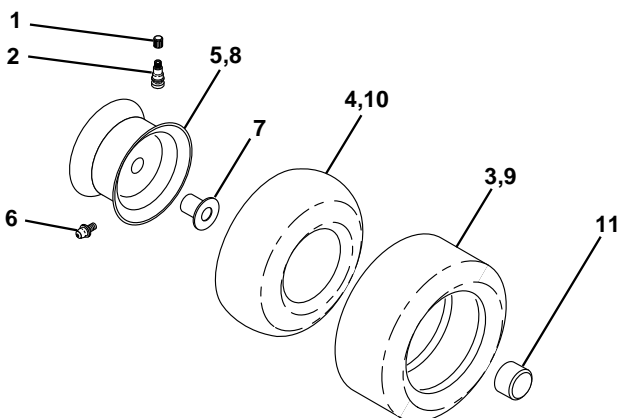

WHEELS & TIRES

KEY NO.	PART NO.	DESCRIPTION
1	532059192	Cap Valve Tire
2	532065139	Stem Valve
3	532106222	Tire F Ts 15 X 6 0 - 6 Service
4	532059904	Tube Front (Service Item Only)
5	532138336	Rim Asm 6"front Silver Service
6	532124957	Fitting Grease (Front Wheel Only)
7	532124959	Bearing Flange (Front Wheel Only)
8	532138337	Rim Asm 8"rear Silver Service
9	532124635	Tire R Ts 18x9 5-8 C Service
10	532124926	Tube Rear (Service Item Only)
11	532175039	Cap Axle Blk 1 50 X 1 00
--	532144334	Sealant, Tire (10 oz. Tube)

NOTE: All component dimensions given in U.S. inches
1 inch = 25.4 mm