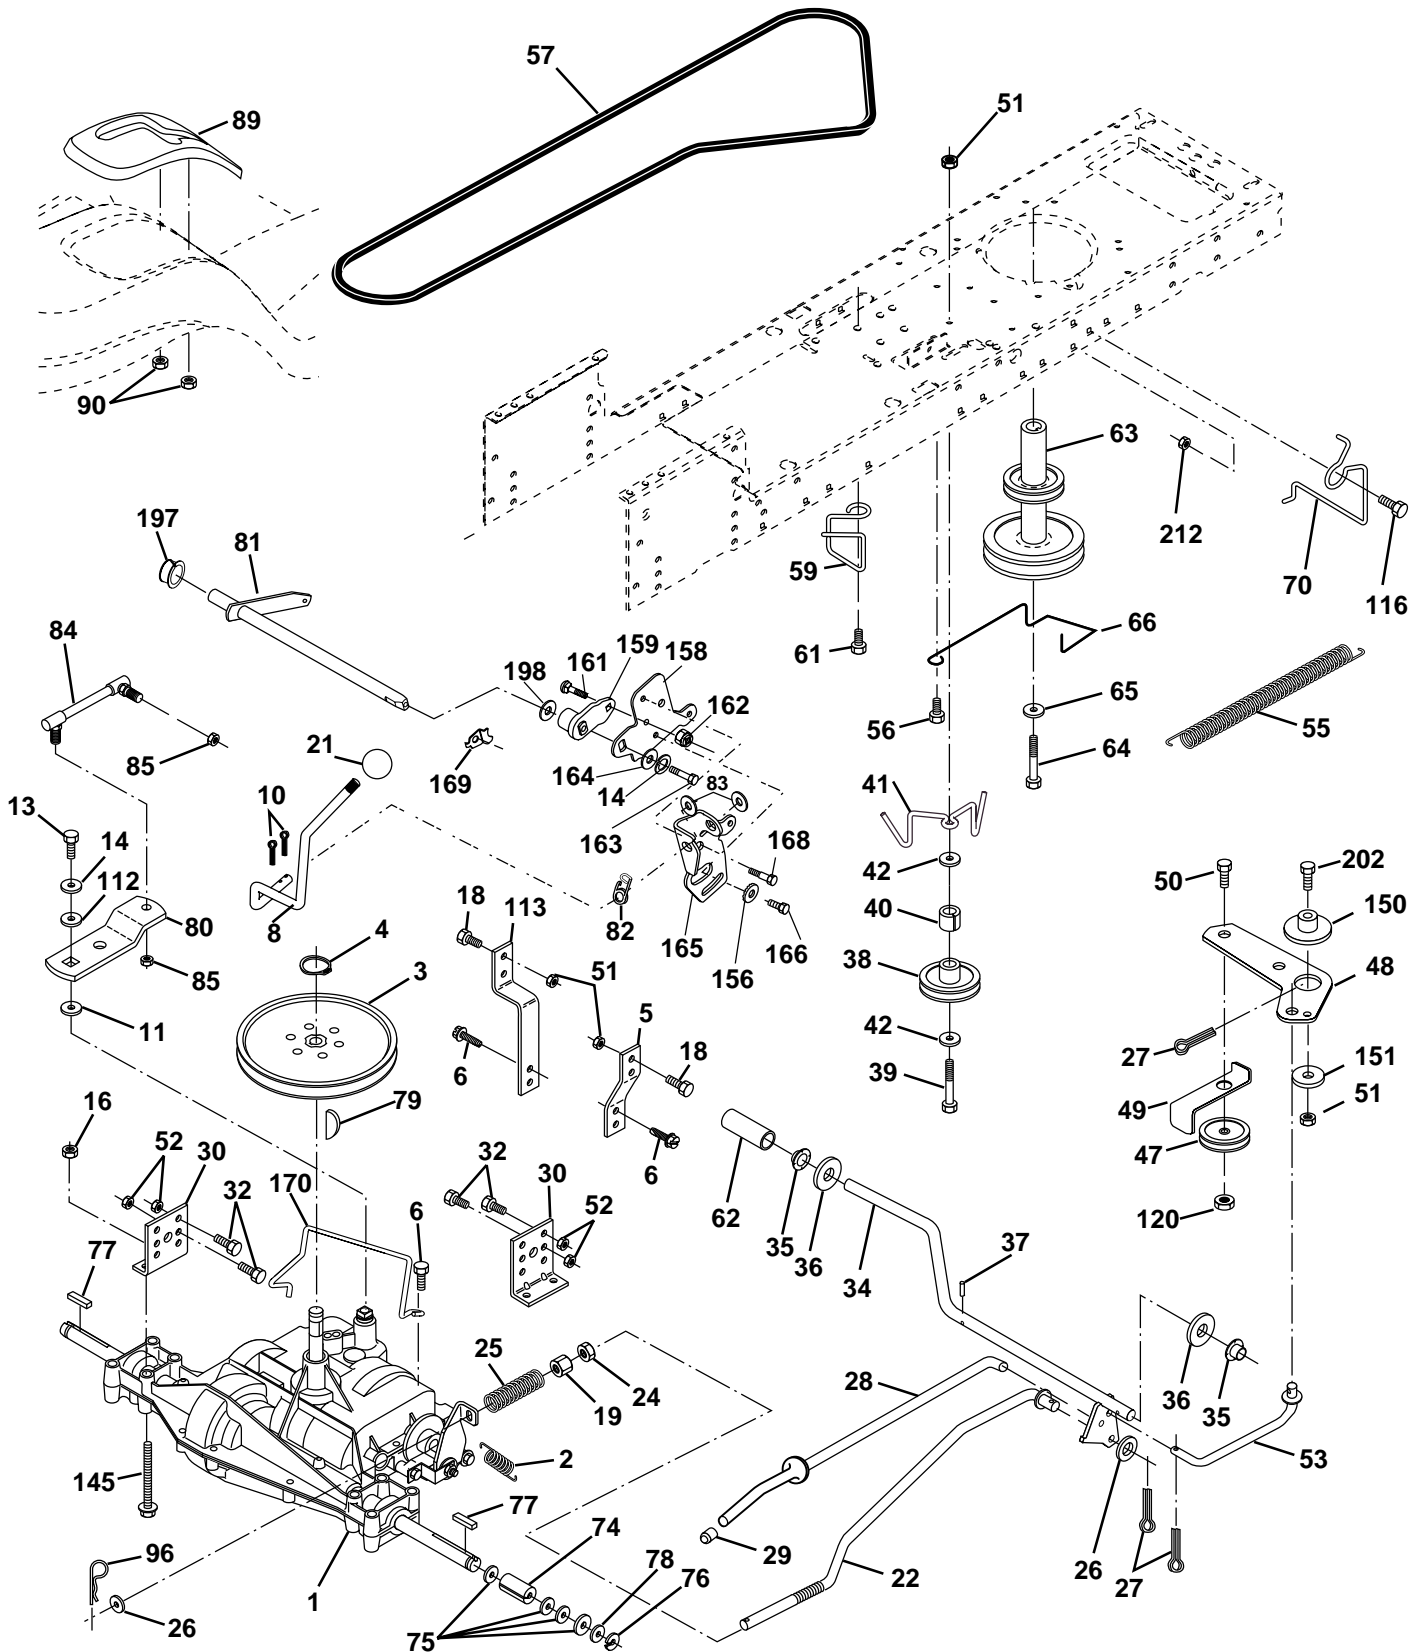

REPAIR PARTS

TRACTOR - MODEL NO. LT13 (JNA13A)

DRIVE

REPAIR PARTS

TRACTOR - MODEL NO. LT13 (JNA13A)

DRIVE

KEY NO.	PART NO.	DESCRIPTION	KEY NO.	PART NO.	DESCRIPTION
1	-----	Transaxle (See Breakdown)	63	532175410	Engine Pulley LT/YT
		Peerless 206-545C	64	871170764	Bolt Hex
2	532146682	Spring Return Brake T/a Zinc	65	810040700	Washer Lock Hvy Hlcl Spr 7/16
3	532123666	Pulley Transaxle 18" tires	66	532154778	Keeper Belt Engine Foolproof
4	812000028	Ring Retainer #5100-62	70	532134683	Guide Belt Mower Drive RH
5	532121520	Strap Torque 30 Degrees	74	532137057	Spacer Axle
6	817060512	Screw 5/16-18 X 3/4	75	532121749	Washer 25/32 X 1 1/4 X 16 Ga
8	532165866	Rod Shifter Fender Adj Lt	76	812000001	E-ring#5133-75
10	876020416	Pin Cotter 1/8 X 1 Cad	77	532123583	Key Square 2 0 X 1845/ 1865
11	532105701	Washer Plate Shf 388 Sq Hole	78	532121748	Washer 25/32 X 1-5/8 X 16 Ga
13	874550412	Bolt 1/4-28 Unf Gr 8 W/Patch	79	532002228	Key Woodruff
14	810040400	Washer Lock Hvy Helical 1/4	80	532131486	Arm Shift
16	873800500	Nut Lock Hx w/Ins 5/16-18 Unc	81	532165594	Shaft Asm Cross Tapered 20"t
18	874780616	Bolt, Hex 3/8-16 x 1.0	82	532165711	Spring Torsion T/a
19	873800600	Nut Lock 3/8-16 Unc	83	819171216	Washer 17/32 X 3/4 X 16 Ga
21	532121274	Knob	84	532166228	Link Transaxle
22	532130804	Rod Brake Blk Zinc 26 840	85	532150360	Nut Lock Center 1/4 - 28 FNTHD
24	873350600	Nut Hex Jam 3/8-16 Unc	89	532158391	Console Shift STLT
25	532106888	Spring Rod Brake 2 00 Zinc	90	532124346	Nut Self-thd Wsh-hd 1/4 Zinc
26	819131316	Washer 13/32 X 13/16 X 16 Ga	96	532004497	Retainer Spring
27	876020412	Pin Cotter 1/8 X 3/4 Cad	112	819091210	Washer 9/32 x 3/4 x 10 Ga.
28	532175765	Rod Brake Parking LT/YT	113	532127285	Strap Torque Lh
29	532071673	Cap Brake Parking	116	872140608	Bolt Rdhd Sqnk 3/8-16 Unc x 1
30	532174973	Bracket Mtg Transaxle	120	873900600	Nut Lock Flg. 3/8-16 Unc
32	874760512	Bolt Hex Hd 5/16-18 X 3/4	145	874490540	Bolt Hex 5/16-18 Gr. 5
34	532175578	Shaft Asm Pedal Foot	150	532175456	Bushing Bellcrank Grd. Drive
35	532120183	Bearing Nylon Blk 629 Id	151	819133210	Washer 13/32 x 2 x 10
36	819211616	Washer 21/32 X 1 X 16 Ga	156	532166002	Washer Srrtd 5/16 ID x 1.125
37	532001572	Pin Roll 3/16 X 1"	158	532165589	Bracket Shift Mount
38	532165936	Pulley Idler Flat	159	532165494	Hub Tapered Flange Shift Lt
39	874760648	Bolt Fin Hex 3/8-16unc X 3	161	872140406	Bolt Rdhd Sqnk 1/4-20 x 3/4 Gr 5
40	532175461	Spacer Split 395 X 59 Bzp	162	873680400	Nut Crownlock 1/4-20 Unc
41	532175556	Keeper Belt Retainer Idler	163	874780416	Bolt Hex Fin 1/4-20 Unc x 1 Gr 5
42	819131312	Washer 13/32 X 13/16 X 12 Ga	164	819091010	Washer 5/8 x .281 x 10 Ga
47	532127783	Pulley Idler V Groove Plastic	165	532165623	Bracket Pivot Lever
48	532154407	Bellcrank Asm	166	532166880	Screw 5/16-18 x 5/8
49	532123205	Retainer Belt Style Spring	168	532165492	Bolt Shoulder 5/16-18 x .561
50	874760624	Bolt Hex Hd 3/8-16unc X 1-1/2	169	532165580	Plate Fastening Lt
51	873680600	Nut Crownlock 3/8-16 Unc	170	532173898	Keeper Belt Transaxle
52	873680500	Nut Crownlock 5/16-18 Unc	197	532169613	Nyliner Snap-In
53	532105710	Link Clutch	198	532169593	Washer Nyliner
55	532105709	Spring Return Clutch 6 75	202	872110614	Bolt Carr. Sh 3/8-16 x 1-3/4 Gr. 5
56	817060616	Screw 3/8-16 x 1.0	212	532145212	Nut Hex Flange Lock
57	532130801	V-Belt Ground Drive			
59	532169691	Keeper Belt Span Ctr			
61	817060612	Screw 3/8-16x3/4			
62	532008883	Cover Pedal Blk Round			

NOTE: All component dimensions given in U.S. inches
1 inch = 25.4 mm