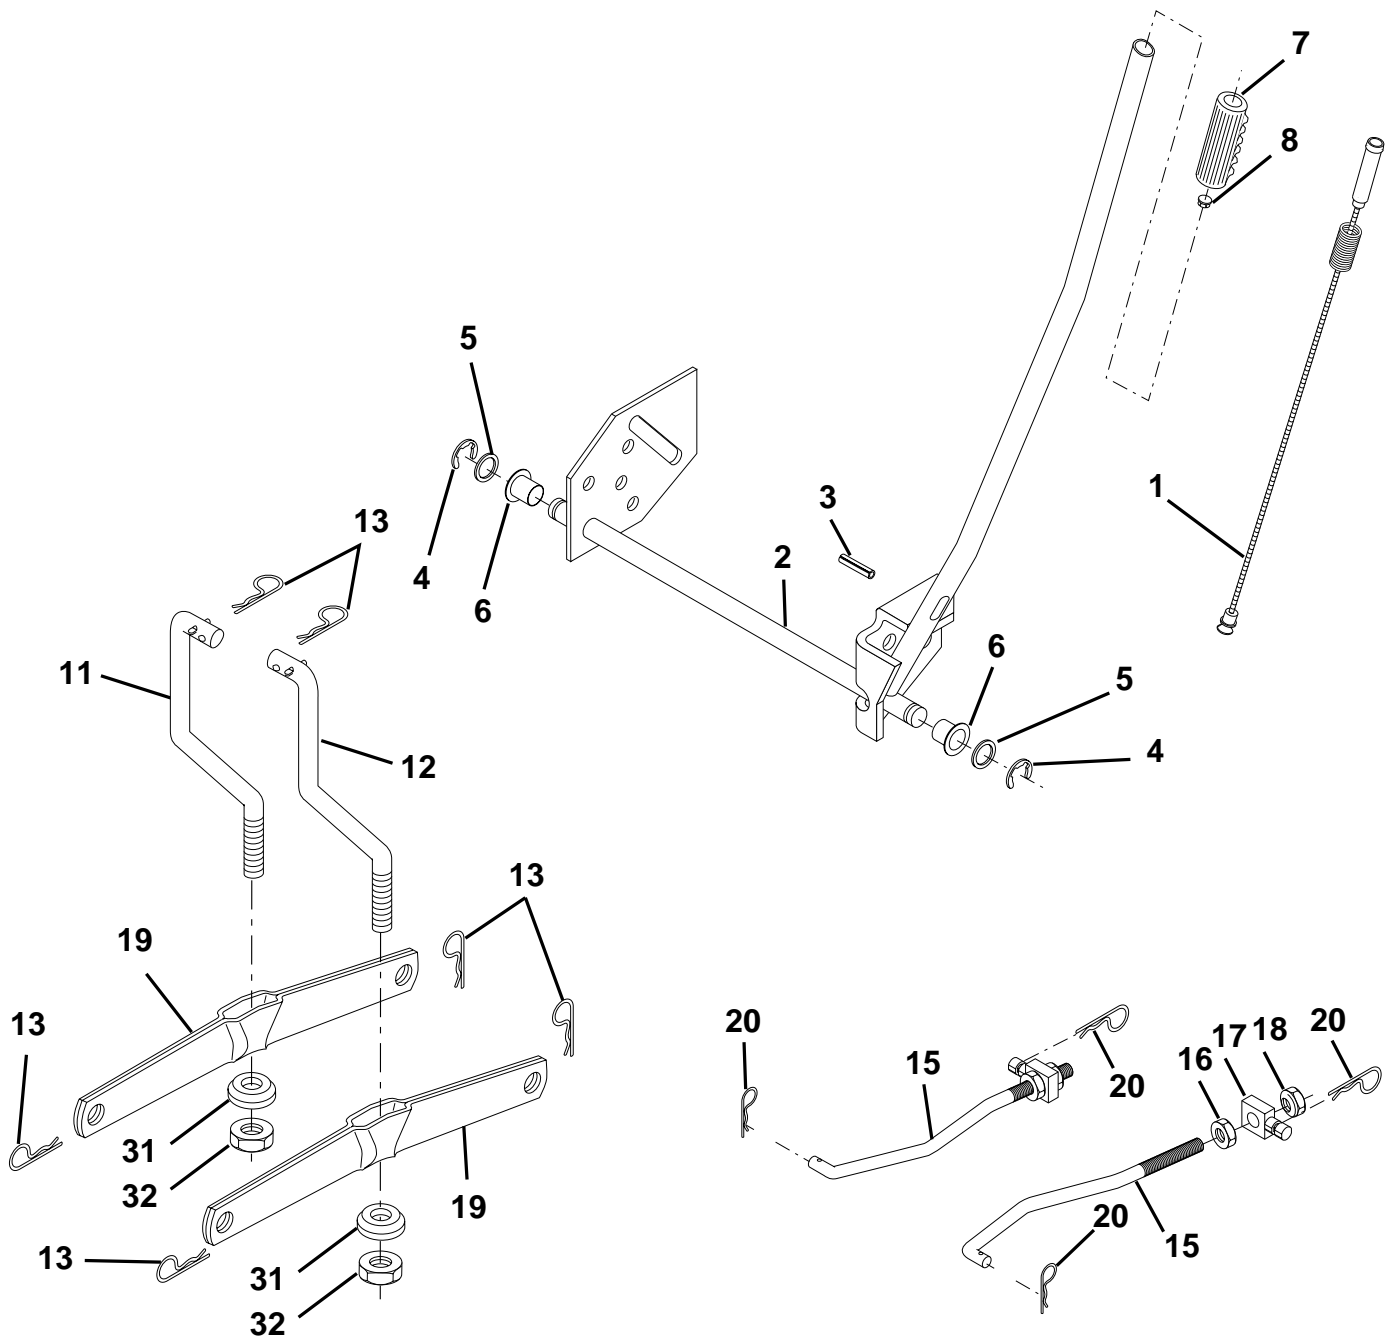

NOTE: All component dimensions given in U.S. inches
1 inch = 25.4 mm

REPAIR PARTS

TRACTOR - MODEL NO. LT13 (JNA13A)

MOWER LIFT

KEY NO.	PART NO.	DESCRIPTION
1	532159460	Washer Asm Inner Spring W/Plunger
2	532159471	Shaft Asm. Lift
3	532105767	Pin Groove
4	812000002	E Ring #5133-62
5	819211621	Washer 21/32 x 1 x 21 Ga
6	532120183	Bearing Nylon
7	532109413	Grip Handle
8	532124526	Button Plunger
11	532139865	Link Lift LH
12	532139866	Link Lift RH
13	532124670	Retainer Spring