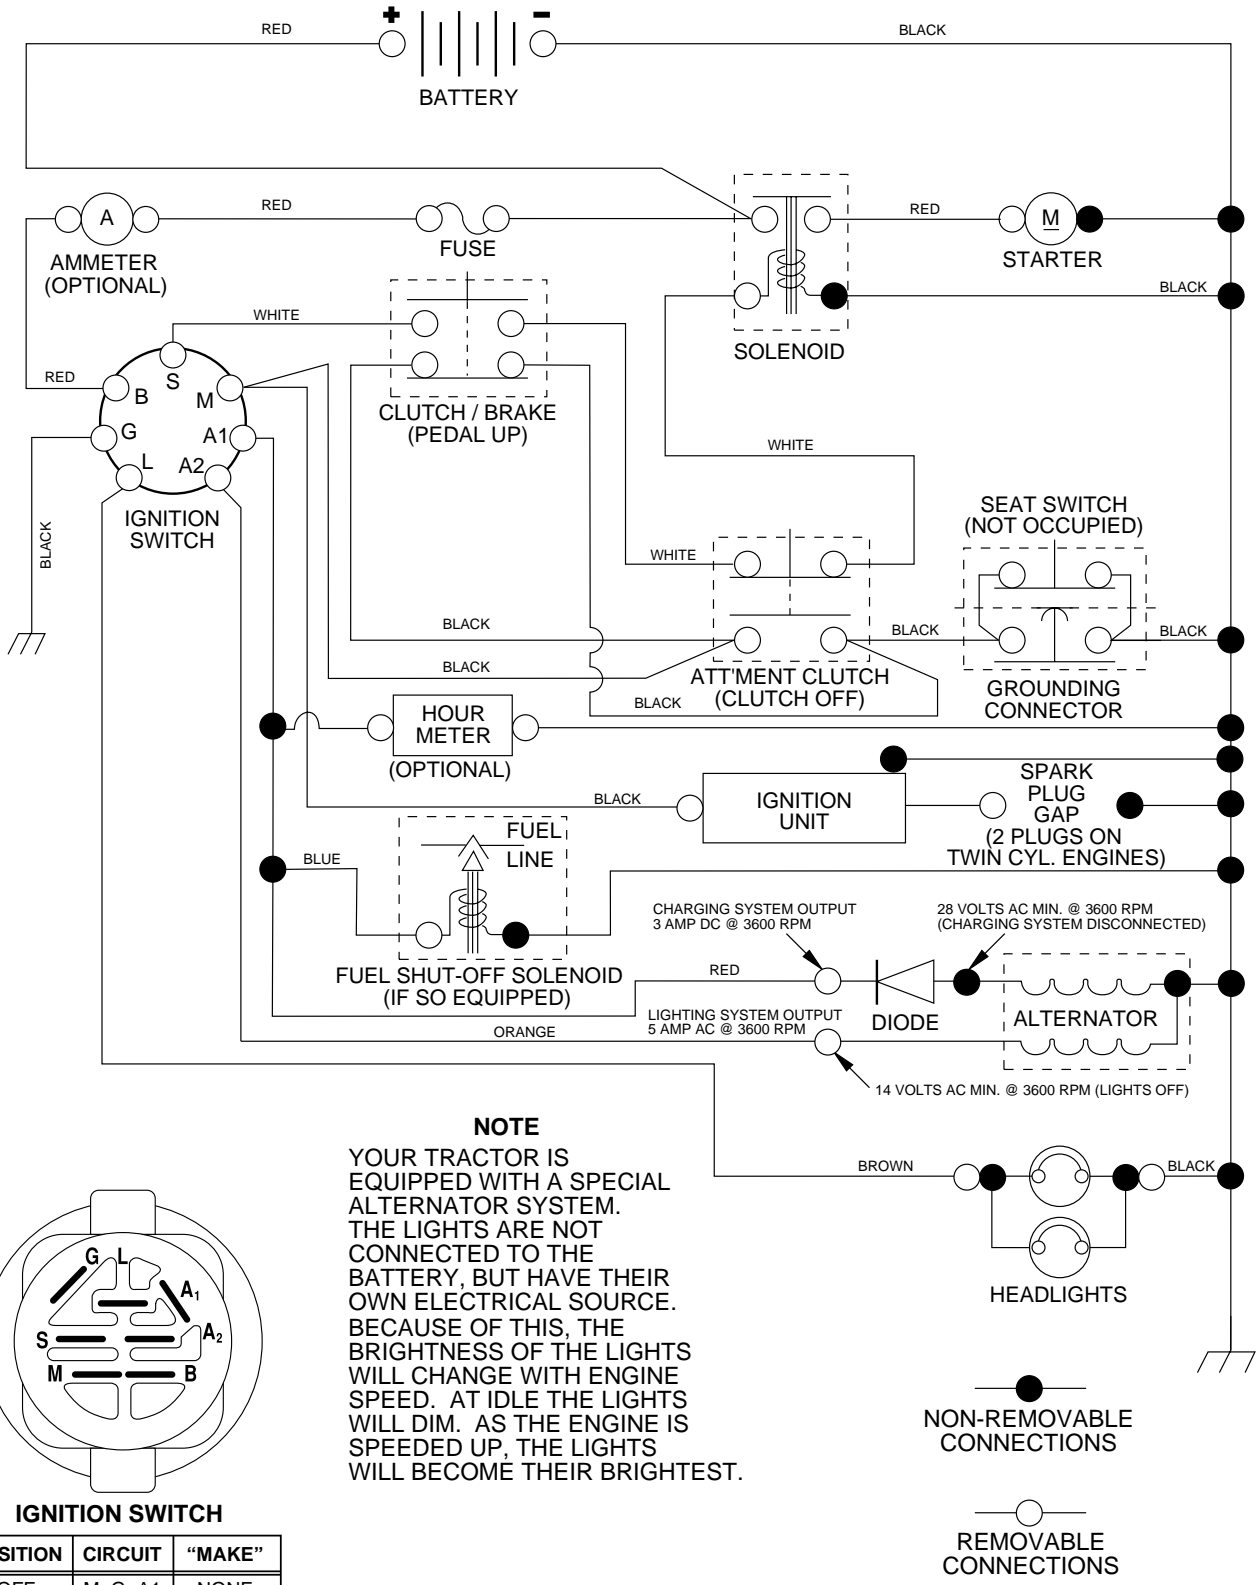

REPAIR PARTS

TRACTOR - MODEL NO. LT13 (JNA13A)

SCHEMATIC

NOTE
YOUR TRACTOR IS EQUIPPED WITH A SPECIAL ALTERNATOR SYSTEM. THE LIGHTS ARE NOT CONNECTED TO THE BATTERY, BUT HAVE THEIR OWN ELECTRICAL SOURCE. BECAUSE OF THIS, THE BRIGHTNESS OF THE LIGHTS WILL CHANGE WITH ENGINE SPEED. AT IDLE THE LIGHTS WILL DIM. AS THE ENGINE IS SPEEDED UP, THE LIGHTS WILL BECOME THEIR BRIGHTEST.