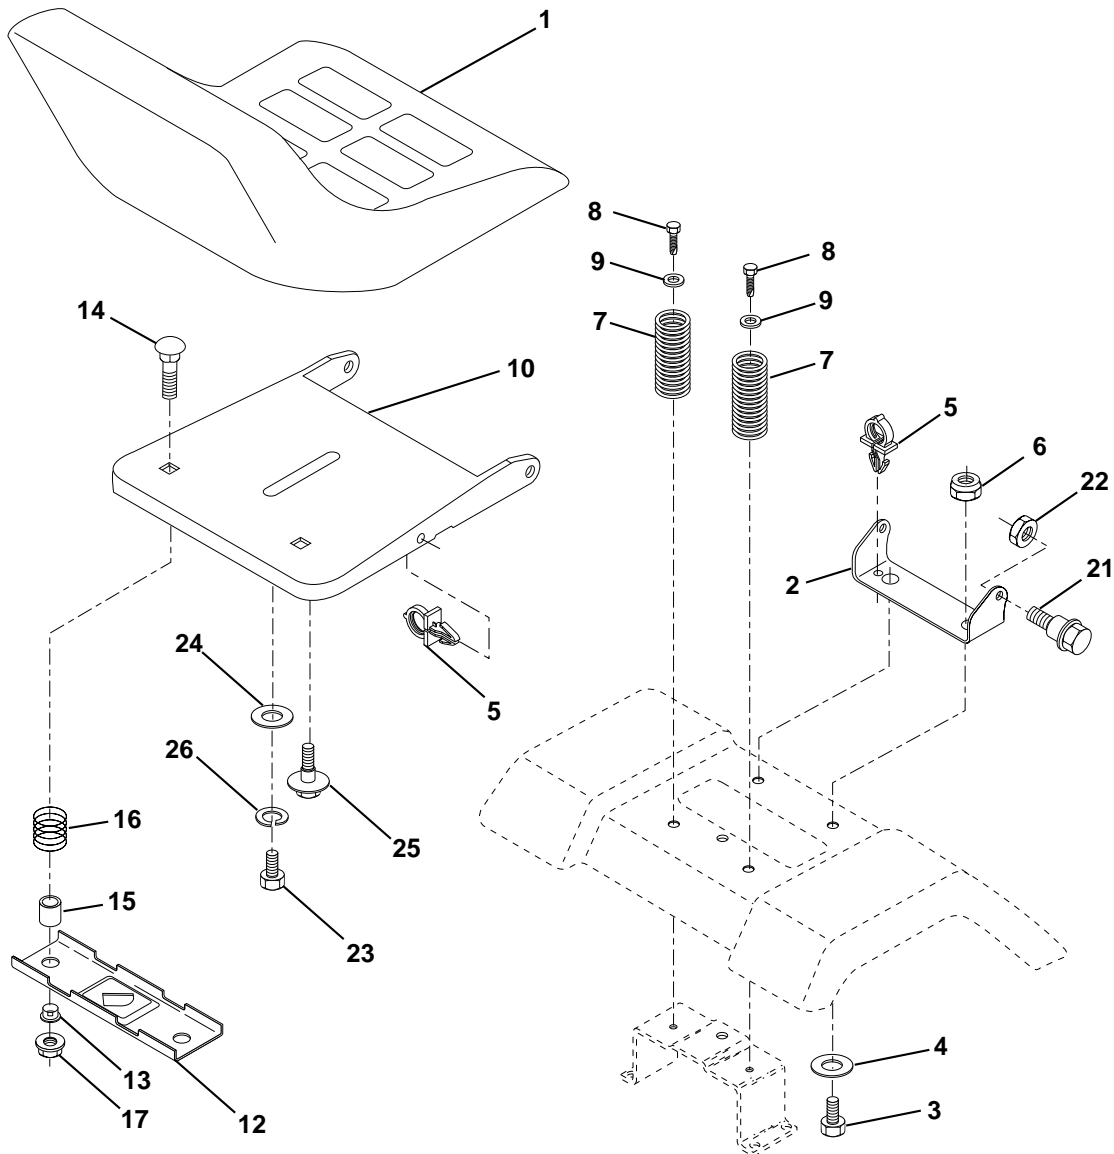

NOTE: All component dimensions given in U.S. inches.
1 inch = 25.4 mm.

REPAIR PARTS

TRACTOR - MODEL NO. LT13 (JNA13A)

ENGINE

REPAIR PARTS

TRACTOR - MODEL NO. LT13 (JNA13A)

ENGINE

KEY NO.	PART NO.	DESCRIPTION
1	532170551	Control Th/ch LH Flag
2	817720410	Screw Hex Thd Cut 1/4-20x5/8 T
3	-----	Engine B&S Model No. 28R707 (Order parts from engine manufacturer)
4	532137348	Muffler
13	532165291	Gasket
14	532148456	Tube Drain Oil Easy
16	811050600	Washer Lock Ext Tooth 3/8
23	532169837	Shield Brn/Dbr Guard
29	532137180	Kit Spark Arrestor (Flat Scrn)
31	532109202	Tank Fuel Front
32	532140527	Cap Asm Fuel W/sym Vented
33	532123487	Clamp Hose Black
37	532137040	Line Fuel 20"
38	532148315	Plug Drain Oil Easy
40	532124028	Bushing Snap Nyl Blk Fuel Line
44	817670412	Screw Hexwsh Thdrol 1/4-20x3/4
45	817000612	Screw 3/8-16 x 3/4
46	819091416	Washer 9/32 X 7/8 X 16 Ga
62	810040500	Washer Lock Hvy Hlcl Spr 5/16
72	871070512	Screw Hexhd Cap 5/16-18 x 3/4
78	817060620	Screw 3/8-16 x 1-1/4 SMGML
81	873510400	Nut Keps Hex 1/4-20

NOTE: All component dimensions given in U.S. inches
1 inch = 25.4 mm

REPAIR PARTS

TRACTOR - MODEL NO. LT13 (JNA13A)

SEAT ASSEMBLY

KEY NO.	PART NO.	DESCRIPTION
1	532140116	Seat
2	532140551	Bracket Pivot Seat 8 720
3	871110616	Bolt Fin Hex 3/8-16 Unc x 1
4	819131610	Washer 13/32 X 1 X 10 Ga
5	532145006	Clip Push-In
6	873800600	Nut Hex w/Ins. 3/8-16 Unc
7	532124181	Spring Seat Cprsn 2 250 Blk Zi
8	817000616	Screw 3/8-16 x 1.5 SMGML
9	819131614	Washer 13/32 X 1 X 14 Ga.
10	532174894	Pan Seat
12	532121246	Bracket Mounting Switch
13	532121248	Bushing Snap Blk Nyl 50 Id