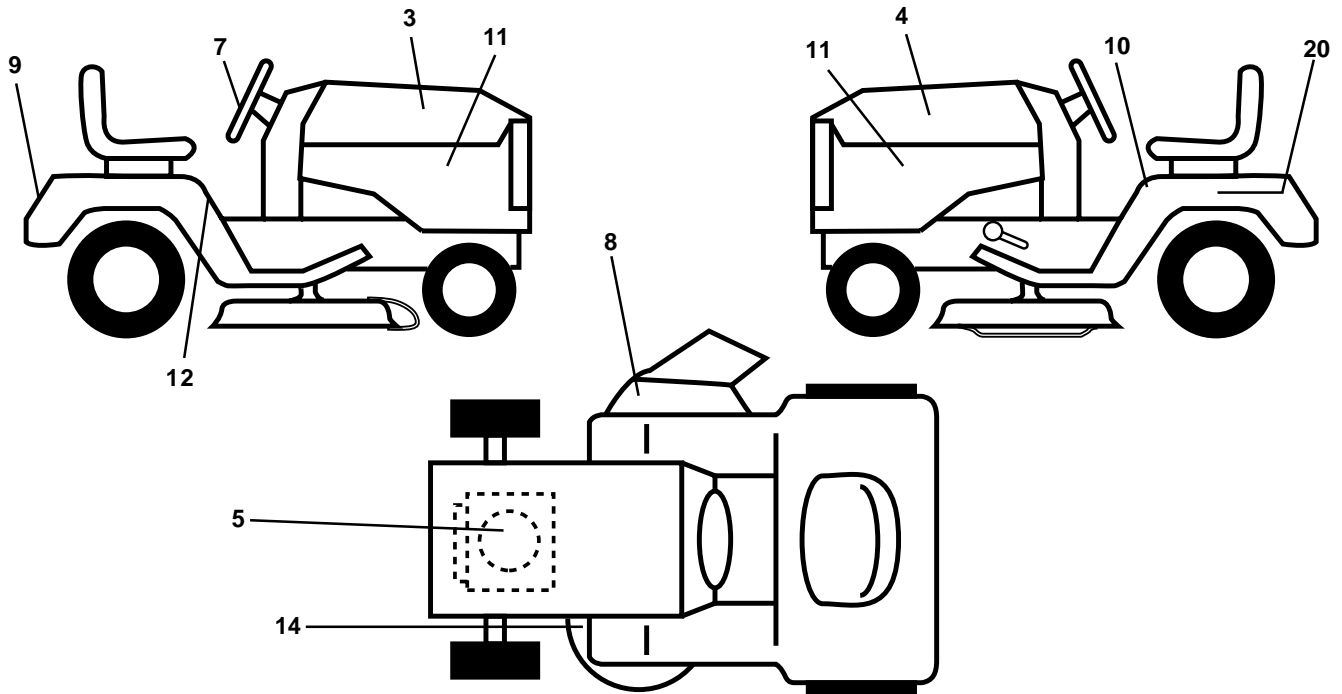

REPAIR PARTS

TRACTOR - MODEL NO. LT13 (JNA13A)

DECALS

KEY NO.	PART NO.	DESCRIPTION
3	532170598	Decal Hood RH
4	532170599	Decal Hood LH
5	532170848	Decal HP Engine
7	532175884	Decal, Ins. Strg Whl.
8	532170563	Decal Deck Warn
9	532141761	Decal Fender Jonsered
10	532156369	Decal Oper.
11	532162927	Decal Hood Insert B&S White
12	532157140	Deca Fender Danger

KEY NO.	PART NO.	DESCRIPTION
14	532136832	Decal V-Belt Schematic
20	532145005	Decal Bat Dan/Psn
--	532171284	Pad Footrest LH STLT
--	532171285	Pad Footrest RH STLT
--	532138311	Decal Handle Lift Height Adjust
--	532177094	Manual Operator's (English)
--	532177095	Manual Operator's (French)