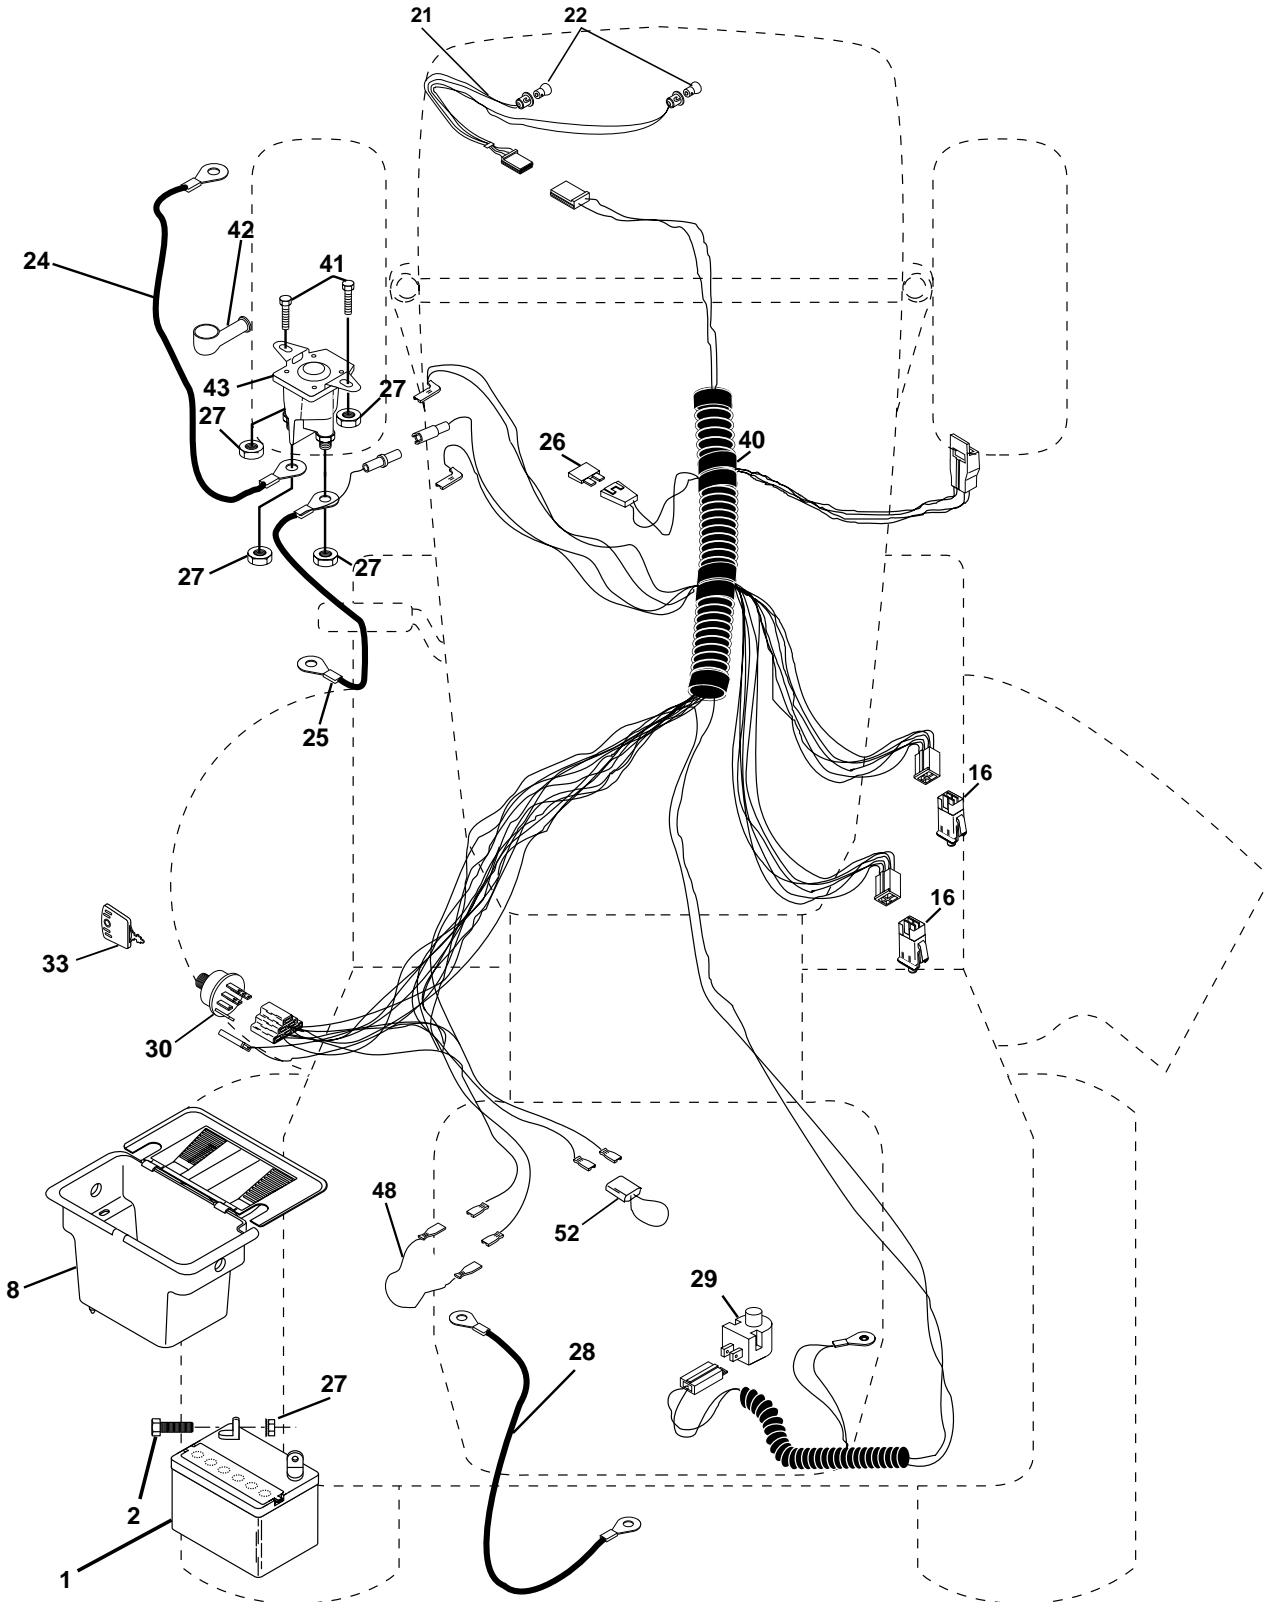

REPAIR PARTS

TRACTOR - MODEL NO. LT13 (JNA13A)

ELECTRICAL

REPAIR PARTS

TRACTOR - MODEL NO. LT13 (JNA13A)

ELECTRICAL

KEY NO.	PART NO.	DESCRIPTION
1	532144925	Battery 12 Volt 25 AMP
2	874760412	Bolt Hex Hd 1/4-20unc X 3/4
8	532156417	Case Battery Mech Hinge
16	532153664	Switch Interlock Push-In
21	532166181	Harness Asm Light W/4152j
22	532004152	Bulb Light #1156
24	532124780	Cable Battery 6 Ga 11" red
25	532146147	Cable Battery 6 Ga 44" red w/16 wire
26	532175158	Fuse 20 AMP
27	873510400	Nut Keps Hex 1/4-20 Unc
28	532124773	Cable Ground 6 Ga 12" black
29	532121305	Switch Plunger Nc Gray
30	532175566	Switch Ign
33	532140401	Key Ign
40	532178437	Harness Ign.
41	871110408	Bolt Blk Fin Hex 1/4 - 20 x 1/2
42	532131563	Cover Terminal Red
43	532175141	Solenoid
48	532140844	Adapter Ammeter
52	532141940	Protection Wire Loop

NOTE: All component dimensions given in U.S. inches.
1 inch = 25.4 mm.