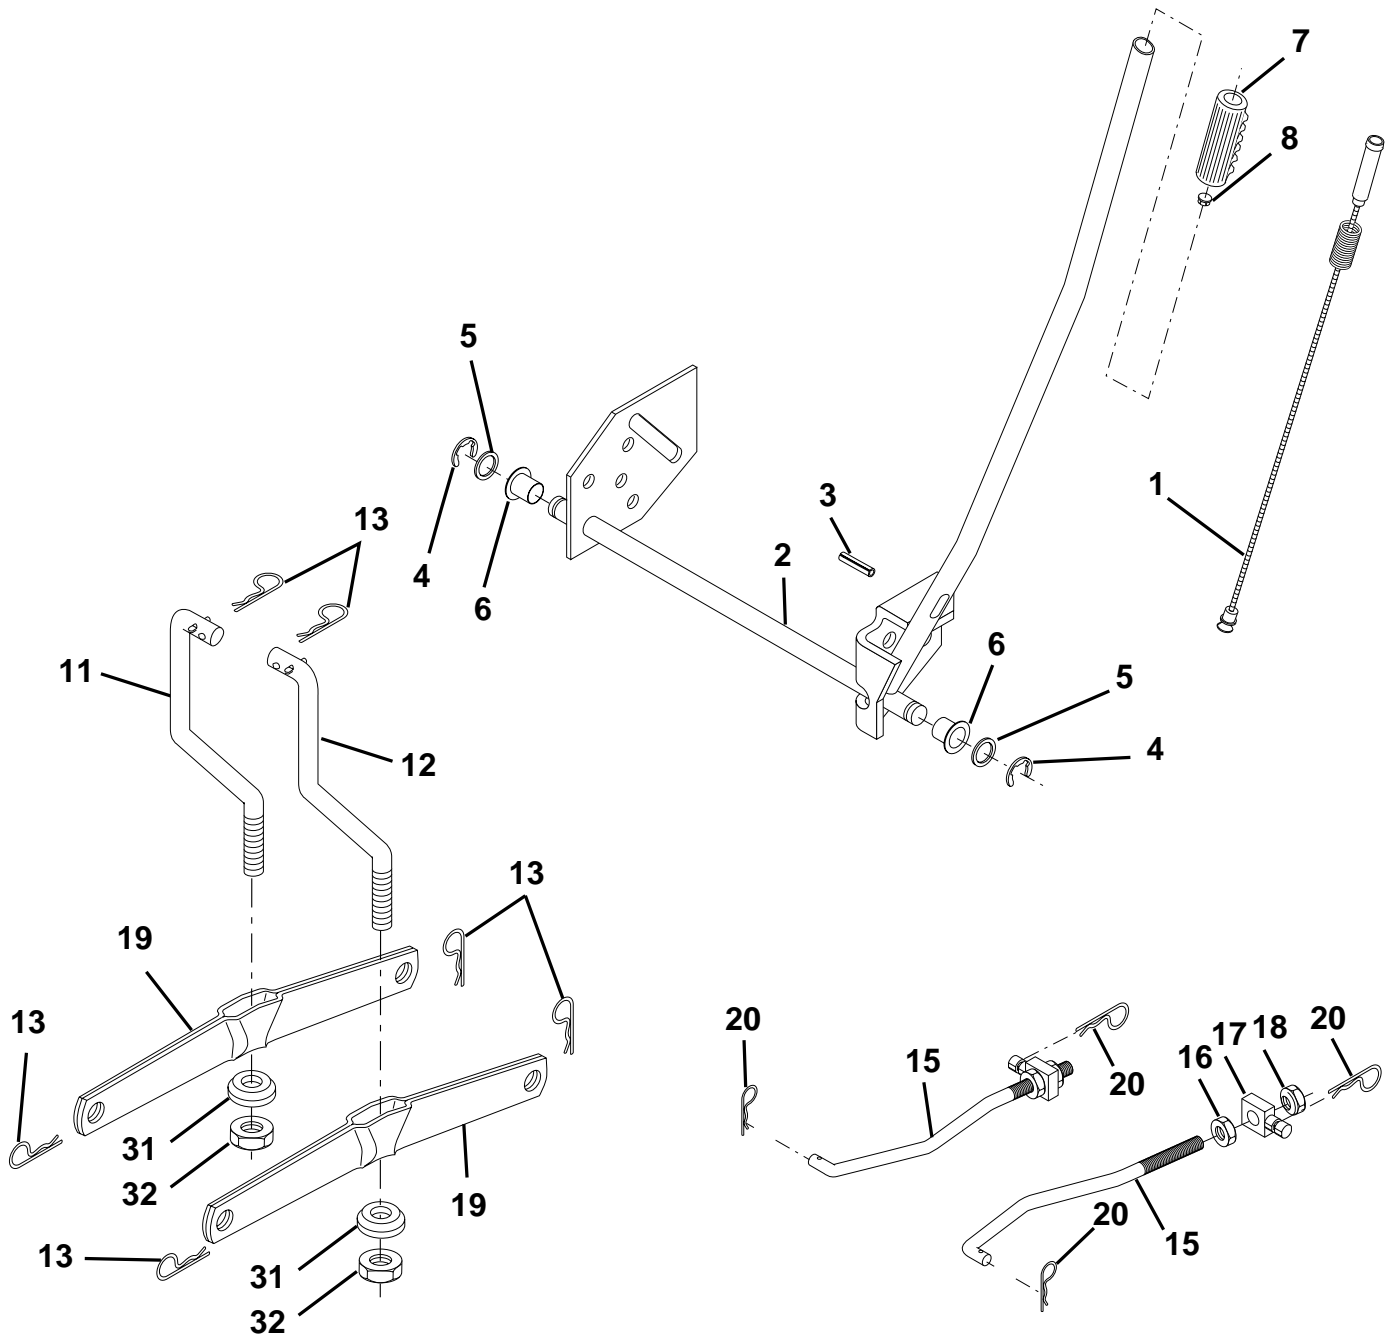

NOTE: All component dimensions given in U.S. inches
1 inch = 25.4 mm

REPAIR PARTS

TRACTOR - MODEL NO. LT13A (JNA13HA)

MOWER LIFT

KEY NO.	PART NO.	DESCRIPTION
1	532159460	Washer Asm Inner Spring W/Plunger
2	532159471	Shaft Asm. Lift
3	532105767	Pin Groove
4	812000002	E Ring #5133-62
5	819211621	Washer 21/32 x 1 x 21 Ga
6	532120183	Bearing Nylon
7	532109413	Grip Handle
8	532124526	Button Plunger
11	532139865	Link Lift LH
12	532139866	Link Lift RH
13	532124670	Retainer Spring