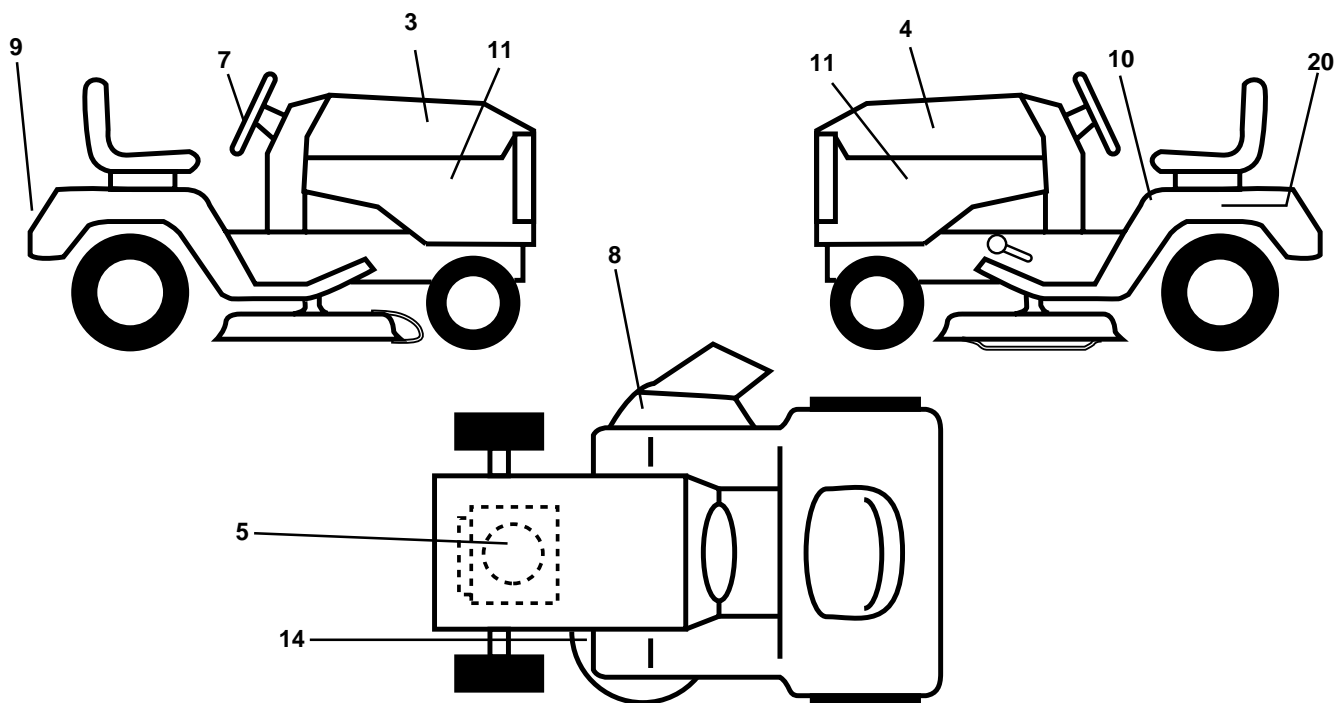

REPAIR PARTS

TRACTOR - MODEL NO. LT13A (JNA13HA)

DECALS

KEY NO.	PART NO.	DESCRIPTION	KEY NO.	PART NO.	DESCRIPTION
3	532175887	Decal Hood RH	14	532136832	Decal V-Belt Schematic
4	532175888	Decal Hood LH	20	532145005	Decal Bat Dan/Psn
5	532170848	Decal HP Engine	--	532171284	Pad Footrest LH STLT
7	532175884	Decal, Ins. Strg Whl.	--	532171285	Pad Footrest RH STLT
8	532170563	Decal Deck Warn	--	532138311	Decal Handle Lift Height Adjust
9	532141761	Decal Fender Jonsered	--	532169210	Decal By-pass
10	532157032	Decal Oper.	--	532177992	Manual Operator's (English)
11	532162927	Decal Hood Insert B&S White	--	532177993	Manual Operator's (French)