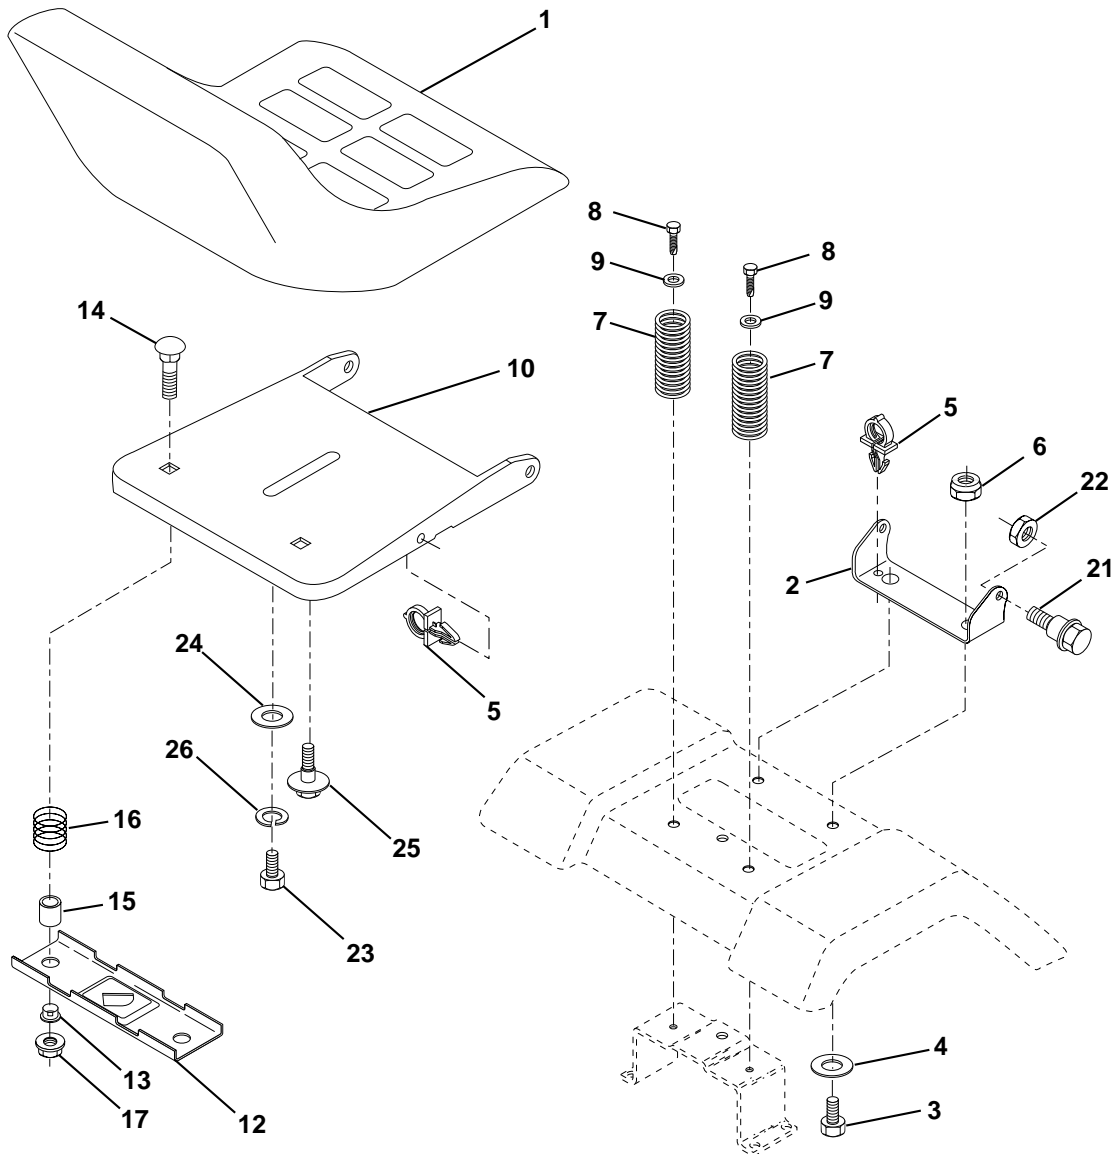

NOTE: All component dimensions given in U.S. inches.
1 inch = 25.4 mm.

REPAIR PARTS

TRACTOR - MODEL NO. LT13A (JNA13HA)

ENGINE

REPAIR PARTS

TRACTOR - MODEL NO. LT13A (JNA13HA)

ENGINE

KEY NO.	PART NO.	DESCRIPTION
1	532170551	Control Th/ch LH Flag
2	817720410	Screw Hex Thd Cut 1/4-20x5/8 T
3	-----	Engine B&S Model No. 28R707 (Order parts from engine manufacturer)
4	532137348	Muffler
13	532165291	Gasket
14	532148456	Tube Drain Oil Easy
16	811050600	Washer Lock Ext Tooth 3/8
23	532169837	Shield Brn/Dbr Guard
29	532137180	Kit Spark Arrestor (Flat Scrn)
31	532109202	Tank Fuel Front
32	532140527	Cap Asm Fuel W/sym Vented
33	532123487	Clamp Hose Black
37	532137040	Line Fuel 20"
38	532148315	Plug Drain Oil Easy
40	532124028	Bushing Snap Nyl Blk Fuel Line
44	817670412	Screw Hexwsh Thdrol 1/4-20x3/4
45	817000612	Screw 3/8-16 x 3/4
46	819091416	Washer 9/32 X 7/8 X 16 Ga
62	810040500	Washer Lock Hvy Hlcl Spr 5/16
72	871070512	Screw Hexhd Cap 5/16-18 x 3/4
78	817060620	Screw 3/8-16 x 1-1/4 SMGML
81	873510400	Nut Keps Hex 1/4-20

NOTE: All component dimensions given in U.S. inches
1 inch = 25.4 mm

REPAIR PARTS

TRACTOR - MODEL NO. LT13A (JNA13HA)

SEAT ASSEMBLY

KEY NO.	PART NO.	DESCRIPTION
1	532140116	Seat
2	532140551	Bracket Pivot Seat 8 720
3	871110616	Bolt Fin Hex 3/8-16 Unc x 1
4	819131610	Washer 13/32 X 1 X 10 Ga
5	532145006	Clip Push-In
6	873800600	Nut Hex w/Ins. 3/8-16 Unc
7	532124181	Spring Seat Cprsn 2 250 Blk Zi
8	817000616	Screw 3/8-16 x 1.5 SMGML
9	819131614	Washer 13/32 X 1 X 14 Ga.
10	532174894	Pan Seat
12	532121246	Bracket Mounting Switch
13	532121248	Bushing Snap Blk Nyl 50 Id