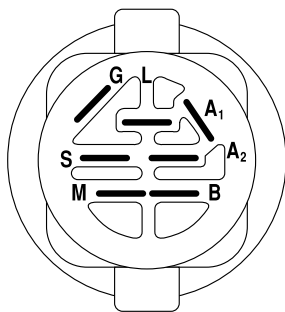

IGNITION SWITCH

POSITION	CIRCUIT	"MAKE"
OFF	M+G+A1	NONE
RUN/LIGHT	B+A1	A2+L
RUN	B+A1	NONE
START	B + S + A1	NONE

WIRING INSULATED CLIPS

NOTE: IF WIRING INSULATED CLIPS WERE REMOVED FOR SERVICING OF UNIT, THEY SHOULD BE REPLACED TO PROPERLY SECURE YOUR WIRING.

NOTE: All component dimensions given in U.S. inches.
1 inch = 25.4 mm.

REPAIR PARTS

TRACTOR - MODEL NO. LT13A (JNA13HA)

ENGINE

REPAIR PARTS

TRACTOR - MODEL NO. LT13A (JNA13HA)

ENGINE

KEY NO.	PART NO.	DESCRIPTION
1	532170551	Control Th/ch LH Flag
2	817720410	Screw Hex Thd Cut 1/4-20x5/8 T
3	-----	Engine B&S Model No. 28R707 (Order parts from engine manufacturer)
4	532137348	Muffler
13	532165291	Gasket
14	532148456	Tube Drain Oil Easy
16	811050600	Washer Lock Ext Tooth 3/8
23	532169837	Shield Brn/Dbr Guard
29	532137180	Kit Spark Arrestor (Flat Scrn)
31	532109202	Tank Fuel Front
32	532140527	Cap Asm Fuel W/sym Vented
33	532123487	Clamp Hose Black
37	532137040	Line Fuel 20"
38	532148315	Plug Drain Oil Easy
40	532124028	Bushing Snap Nyl Blk Fuel Line
44	817670412	Screw Hexwsh Thdrol 1/4-20x3/4
45	817000612	Screw 3/8-16 x 3/4
46	819091416	Washer 9/32 X 7/8 X 16 Ga
62	810040500	Washer Lock Hvy Hlcl Spr 5/16
72	871070512	Screw Hexhd Cap 5/16-18 x 3/4
78	817060620	Screw 3/8-16 x 1-1/4 SMGML
81	873510400	Nut Keps Hex 1/4-20

NOTE: All component dimensions given in U.S. inches
1 inch = 25.4 mm

REPAIR PARTS

TRACTOR - MODEL NO. LT13A (JNA13HA)

MOWER LIFT

KEY NO.	PART NO.	DESCRIPTION
1	532159460	Washer Asm Inner Spring W/Plunger
2	532159471	Shaft Asm. Lift
3	532105767	Pin Groove
4	812000002	E Ring #5133-62
5	819211621	Washer 21/32 x 1 x 21 Ga
6	532120183	Bearing Nylon
7	532109413	Grip Handle
8	532124526	Button Plunger
11	532139865	Link Lift LH
12	532139866	Link Lift RH
13	532124670	Retainer Spring