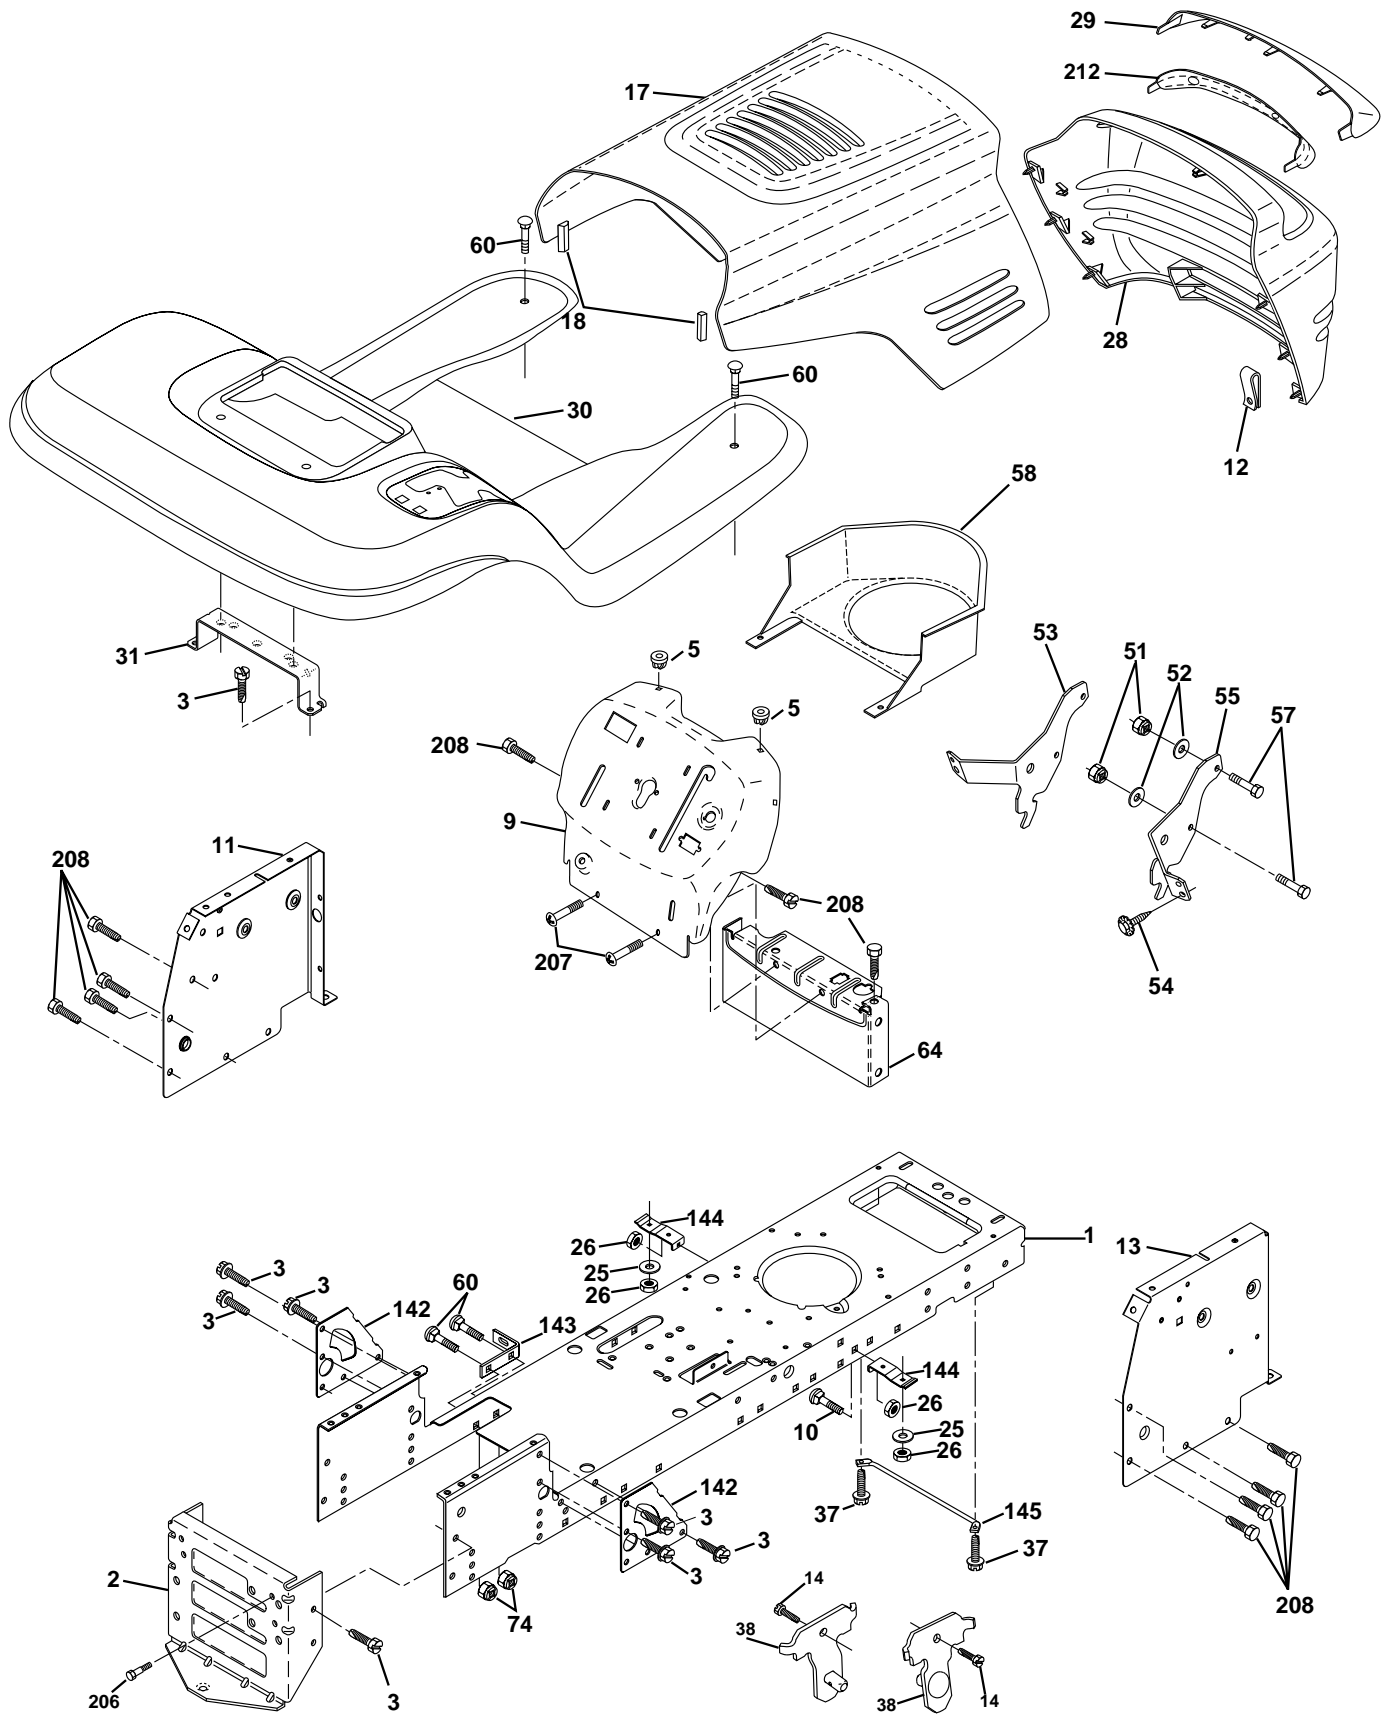

REPAIR PARTS

TRACTOR - MODEL NO. LT13A (JNA13HA)

CHASSIS AND ENCLOSURES

REPAIR PARTS

TRACTOR - MODEL NO. LT13A (JNA13HA)

CHASSIS AND ENCLOSURES

KEY NO.	PART NO.	DESCRIPTION
1	532174619	Chassis Weldment
2	532176554	Drawbar
3	817060612	Screw 3/8-16 x .75 SMGML
5	532155272	Bumper Hood/Dash
9	532172151	Dash P/L
10	872140608	Bolt Carriage 3/8-16 x 1
11	532155927	Panel Dash Lh
12	532145660	Clip Tinnerman Grille P/L
13	532173025	Panel Dash Rh
14	817490608	Screw Thdrol 3/8-16 x 1/2
17	532163557	Hood LT/PL with Louvers
18	532126938	Bumper Hood
25	819131312	Washer 13/32 X 13/16 X 12 Ga
26	873800600	Nut Lock Hex W/Ins 3/8-16 Unc
28	532140434	Grill/Lens Asm.
29	532168154	Lens LT/PL Grille
30	532172157	Fender Footrest
31	532139976	Bracket Support Fender
37	817490508	Screw Thdrol 6/16-18 x 1/2 TYT
38	532169834	Bracket, Asm. Pivot
51	873800400	Nut Lock Hex W/Ins 1/4-20
52	819091416	Washer 9/32 x 7/8 x 16 Ga.
53	532144697	Bracket Pnt. Pickoff LH
54	532161464	Screw Hex Wshd 8-18 x 7/8
55	532144696	Bracket Grille Pickoff RH
57	874780412	Bolt Hex 1/4-20 x 3/4
58	532150127	Duct Air Engine
60	872140606	Bolt Rdhd Sqnk 3/8-16unc x 3/4
64	532154798	Dash Lower STLT
74	873680600	Nut Crownlock 3/8-16 UNC
142	532165867	Plate Reinforcement STLT
143	532154966	Bracket Swaybar Chassis
144	532154207	Bracket Pnt Footrest STLT
145	532156524	Rod Pivot Chassis/Hood
206	532170165	Bolt Shoulder 5/16-18
207	817670508	Screw Thdrol 5/16-18 x 1/2
208	817670608	Screw Thdrol 3/8-16 x 1/2
212	532156229	Insert Lens Reflective
--	532005479	Plug Button

NOTE: All component dimensions given in U.S. inches
1 inch = 25.4 mm