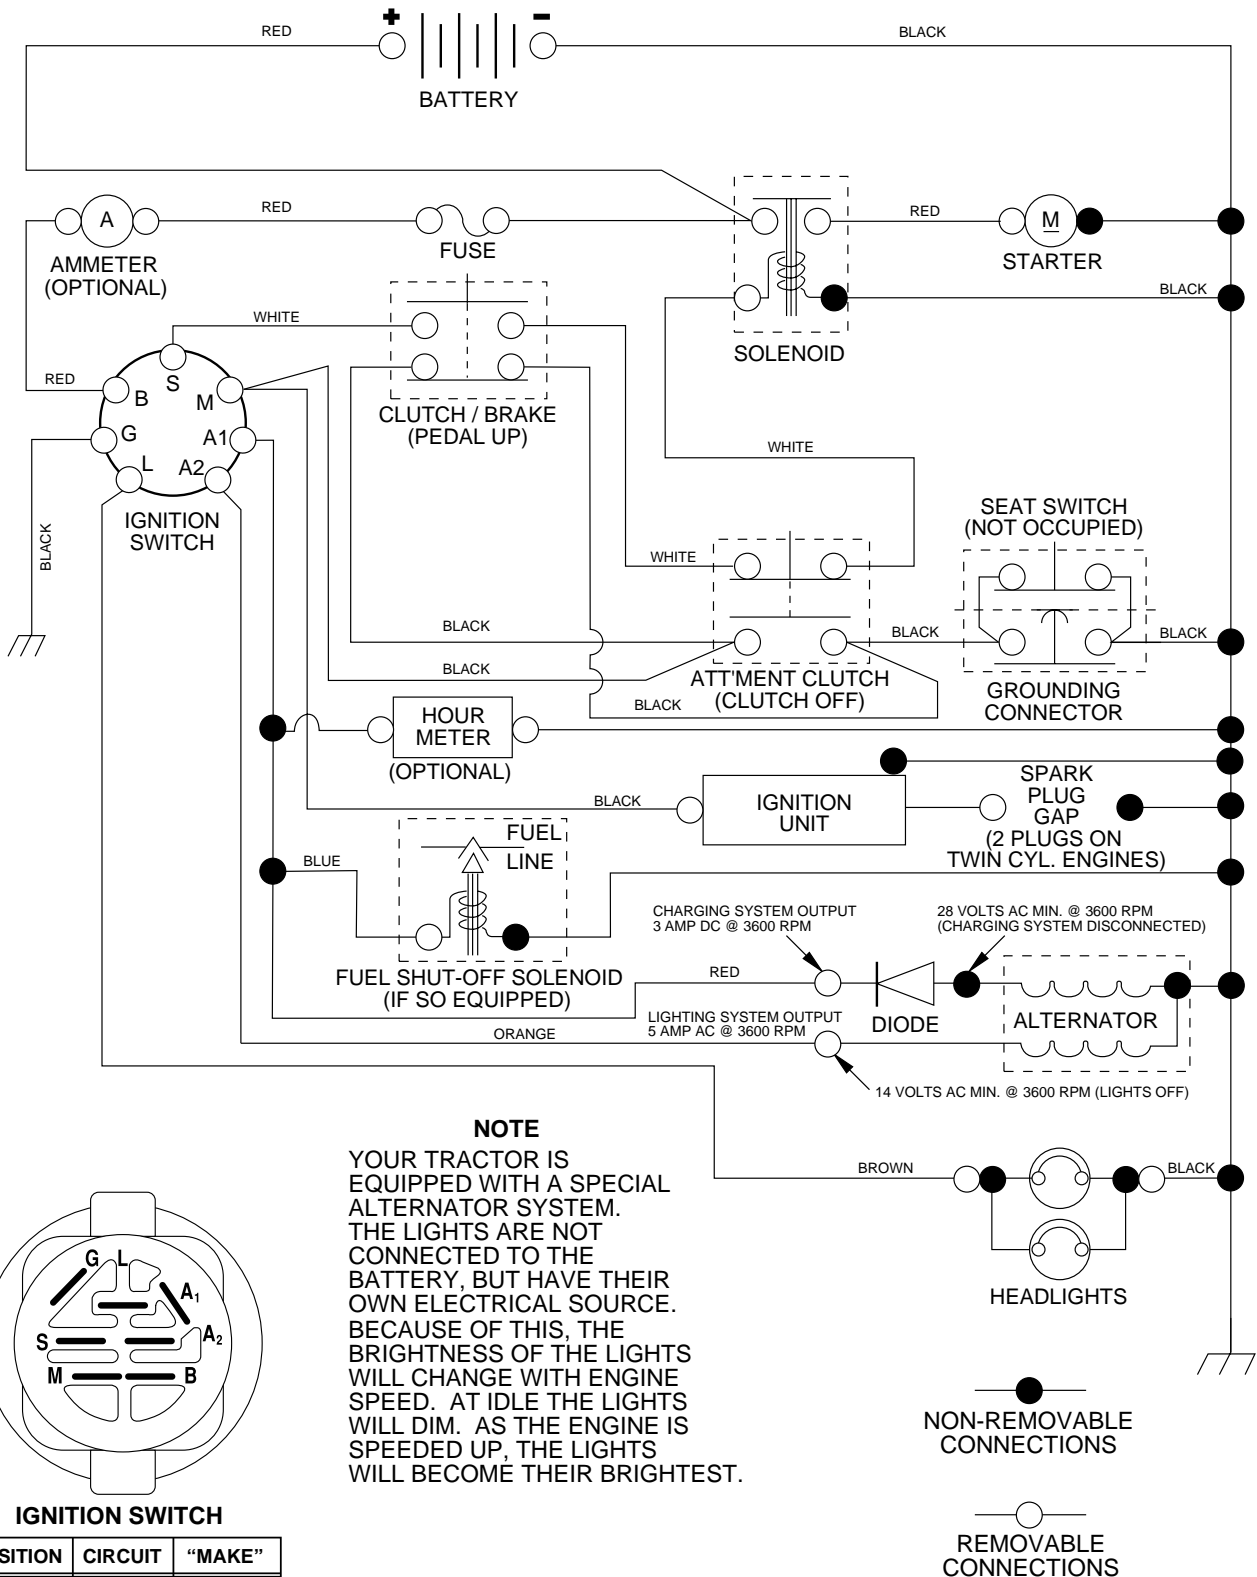

REPAIR PARTS

TRACTOR - MODEL NO. LT13A (JNA13HA)

SCHEMATIC

NOTE
YOUR TRACTOR IS EQUIPPED WITH A SPECIAL ALTERNATOR SYSTEM. THE LIGHTS ARE NOT CONNECTED TO THE BATTERY, BUT HAVE THEIR OWN ELECTRICAL SOURCE. BECAUSE OF THIS, THE BRIGHTNESS OF THE LIGHTS WILL CHANGE WITH ENGINE SPEED. AT IDLE THE LIGHTS WILL DIM. AS THE ENGINE IS SPEEDED UP, THE LIGHTS WILL BECOME THEIR BRIGHTEST.