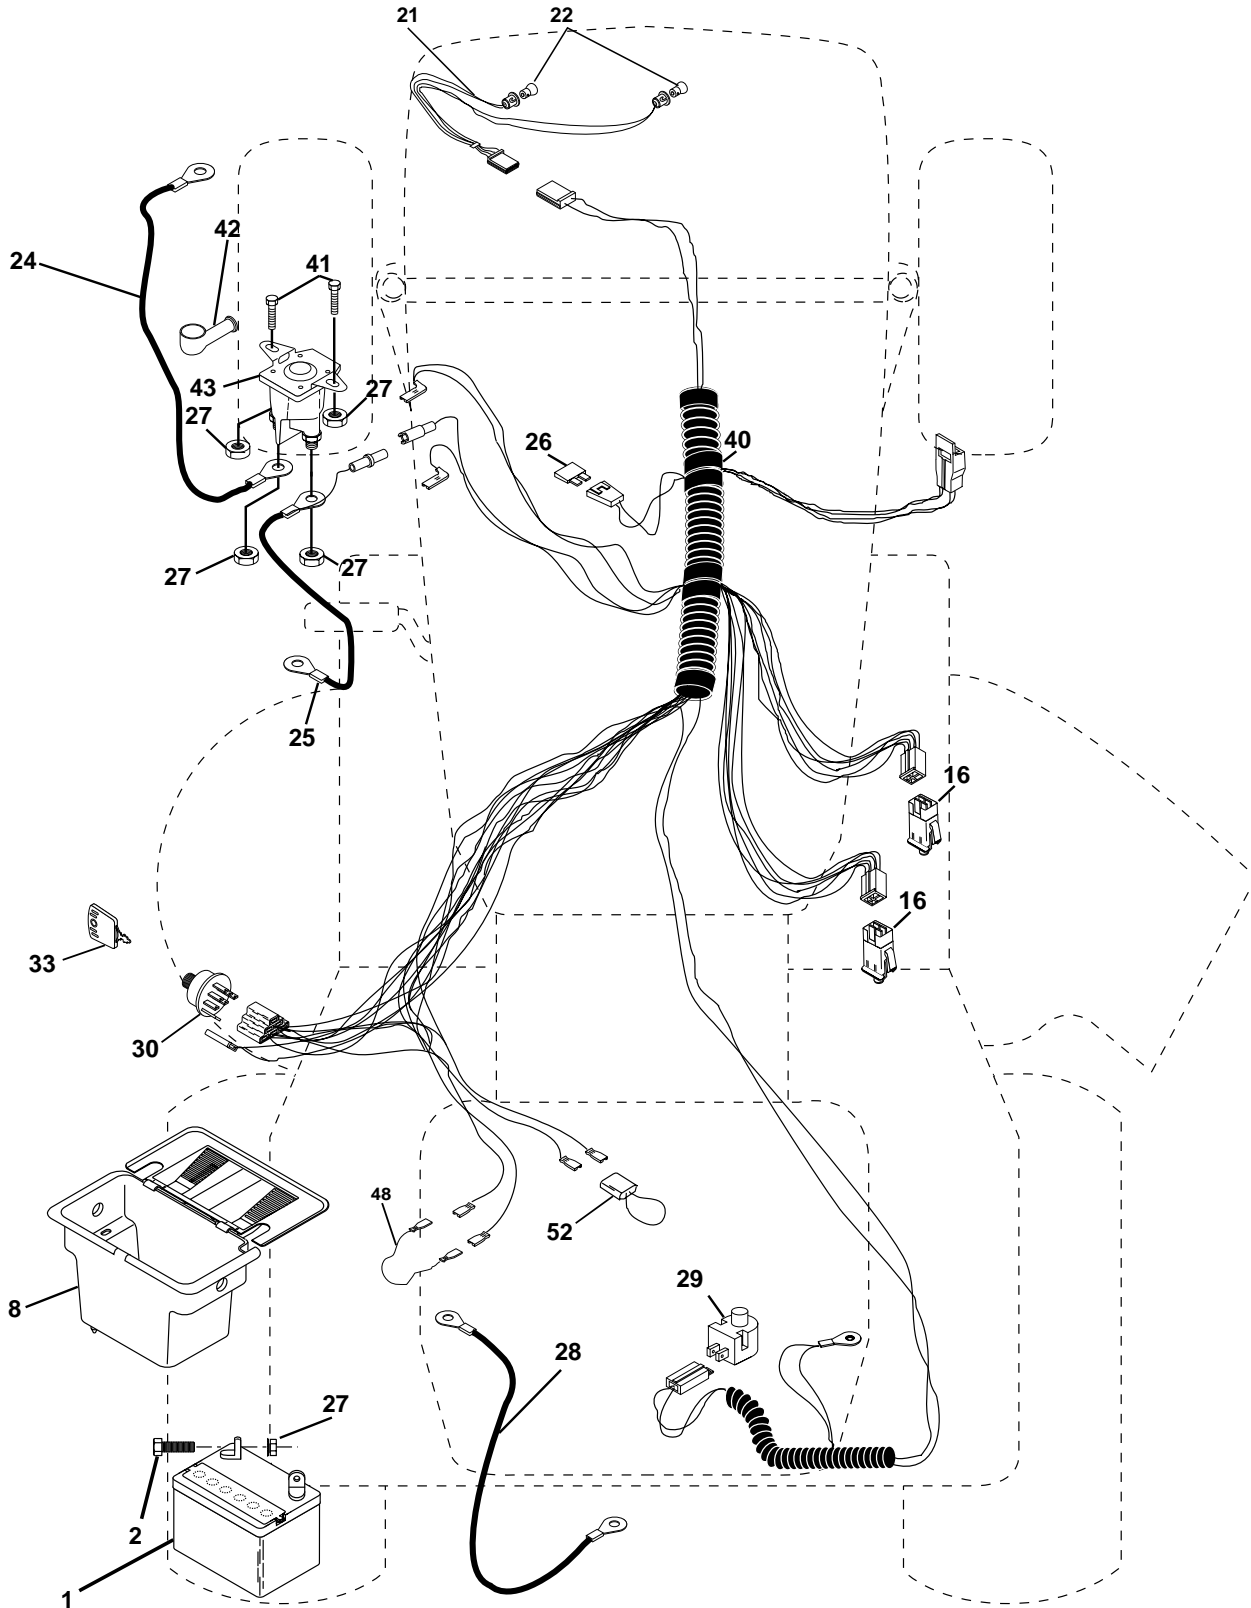

REPAIR PARTS

TRACTOR - MODEL NO. LT13A (JNA13HA)

ELECTRICAL

REPAIR PARTS

TRACTOR - MODEL NO. LT13A (JNA13HA)

ELECTRICAL

KEY NO.	PART NO.	DESCRIPTION
1	532144925	Battery 12 Volt 25 AMP
2	874760412	Bolt Hex Hd 1/4-20unc X 3/4
8	532156417	Case Battery Mech Hinge
16	532153664	Switch Interlock Push-In
21	532166181	Harness Asm Light W/4152j
22	532004152	Bulb Light #1156
24	532124780	Cable Battery 6 Ga 11" red
25	532146147	Cable Battery 6 Ga 44" red w/16 wire
26	532175158	Fuse 20 AMP
27	873510400	Nut Keps Hex 1/4-20 Unc
28	532124773	Cable Ground 6 Ga 12" black
29	532121305	Switch Plunger Nc Gray
30	532175566	Switch Ign
33	532140401	Key Ign
40	532170217	Harness Ign.
41	871110408	Bolt Blk Fin Hex 1/4 - 20 x 1/2
42	532131563	Cover Terminal Red
43	532175141	Solenoid
48	532140844	Adapter Ammeter
52	532141940	Protection Wire Loop

NOTE: All component dimensions given in U.S. inches.
1 inch = 25.4 mm.