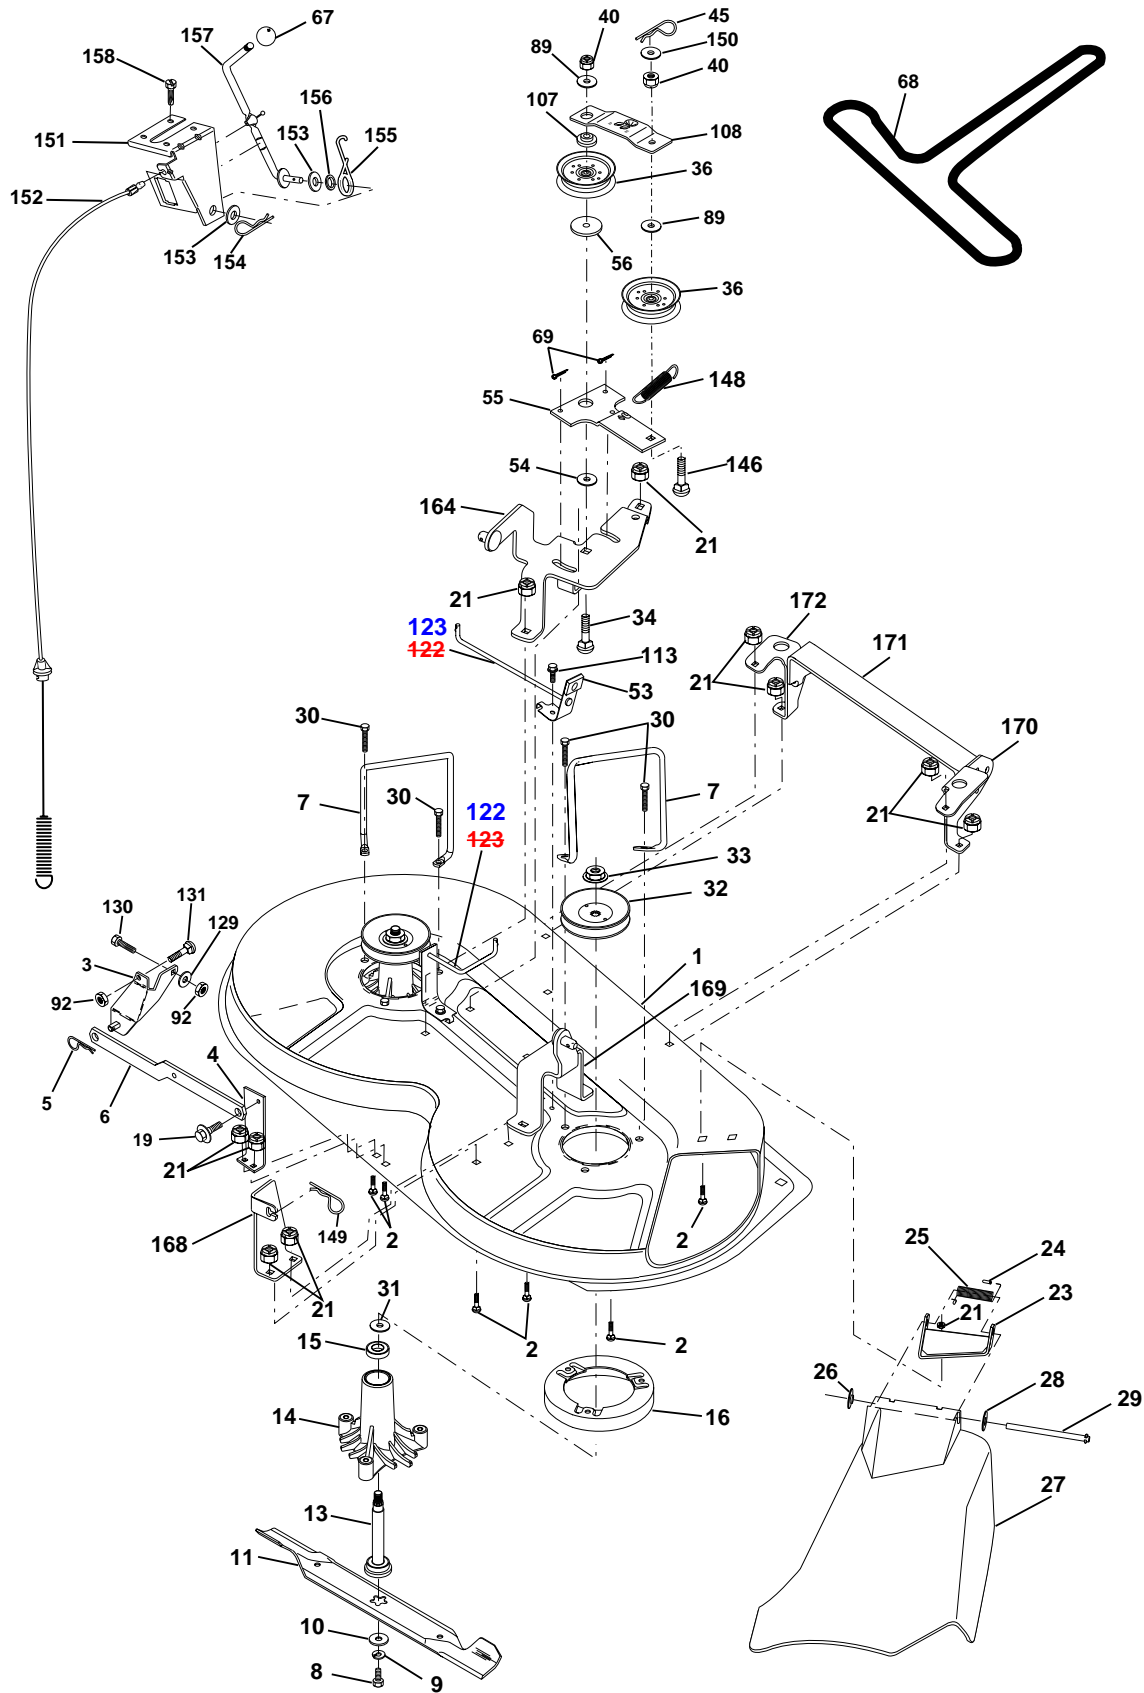

REPAIR PARTS

TRACTOR - MODEL NO. LT13A (JNA13HA)

MOWER DECK

REPAIR PARTS

TRACTOR - MODEL NO. LT13A (JNA13HA)

MOWER DECK

KEY NO.	PART NO.	DESCRIPTION	KEY NO.	PART NO.	DESCRIPTION
1	532174595	Mower Deck Assembly	67	532106932	Knob RD 3/8-16 Plstc Thd
2	872140506	Bolt	68	532174978	Belt
3	532138017	Bracket Assembly, Sway Bar	69	876020312	Pin, Cotter 3/32 x 3/4
4	532175654	Bracket Sway Bar	89	819131612	Washer 13/32 x 1 x 12 Ga
5	532124670	Retainer Spring	92	873800600	Nut Lock Hex w/Ins. 3/8-16
6	532130832	Arm, Suspension, Rear	107	532133502	Spacer, Retainer
7	532140608	Keeper Belt	108	532133503	Stiffener, Idler Arm
8	532850857	Bolt, Hex 3/8-24 x 1.25 Gr. 8	113	817490508	Screw Thdrol 5/16-18 x 1/2
9	810030600	Washer, Lock Hvy Hlcl 3/8	122	532174505	Rod, Brake, LH
10	532140296	Washer, Hardened	123	532174504	Rod, Brake, RH
11	532138496	Blade, Mower	129	819131312	Washer 13/32 x 13/16 x 12
13	532137645	Shaft Assembly, Mandrel, Vented	130	874780616	Bolt Fin Hex 3/8-16 x 1
14	532128774	Housing, Mandrel, Vented	131	872140608	Bolt Rdhd Sqnk 3/8-16 x 1
15	532110485	Bearing, Ball, Mandrel	146	532165891	Bolt Carriage Idler
16	532174493	Stripper, Mower Deck	148	532169022	Spring Return Idler
19	532132827	Bolt, Shoulder	149	532165898	Retainer Spring Yellow Zinc
21	873680500	Nut Crownlock 5/16-18	150	819091216	Washer 9/32 x 3/4 x 16 Ga.
23	532136631	Bracket, Mower Deflector	151	532169670	Bracket Clutch
24	532105304	Cap, Sleeve	152	532176079	Cable Clutch
25	532123713	Spring, Torsion, Deflector	153	532169674	Washer Flat 3/8" Type B
26	532110452	Nut, Push	154	532169675	Spring Retainer
27	532176162	Shield, Deflector	155	532169671	Spring Retention Lever
28	819111016	Washer 11/32 x 5/8 x 16 Ga.	156	532169672	Spacer
29	532121980	Rod, Hinge	157	532169669	Rod Clutch
30	532157722	Screw Thdrol Washer Head	158	817720410	Screw Hex Thd Cut 1/4-20x5/8
31	532129963	Washer, Spacer	164	532174976	Bracket Asm Idler Support
32	532153531	Pulley, Mandrel	168	532172377	Bracket Deck Cable
33	532137266	Nut, Toplock, Flanged	169	532174977	Bracket Asm Suspension
34	872110614	Bolt Rdhd 3/8-16 x 1-3/4	170	532172359	Bracket Suspension RF
36	532131494	Pulley, Idler, Flat	171	532165237	Brace Support Susp. Frt
40	873680600	Nut Crownlock 3/8-16	172	532172355	Bracket Suspension LF
45	532124788	Retainer, Spring	--	532130794	Mandrel Assembly (Includes Key Numbers 13-15, 17-19, 31 and 33)
53	532130840	Brake Assembly	--	532175254	Mower Deck, Complete
54	532133943	Washer, Hardened			
55	532133840	Idler Arm Assembly			
56	532165723	Spacer, Retainer			

NOTE: All component dimensions given in U.S. inches
1 inch = 25.4 mm