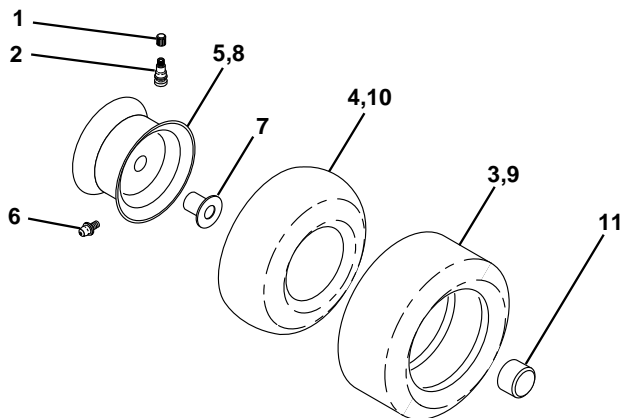

KEY NO.	PART NO.	DESCRIPTION
14	872050412	Bolt Rdhd Sqnk 1/4-20x1-1/2
15	532134300	Spacer Split 28x96 Yel Zinc
16	532121250	Spring Cprsn 1.27 Blk Pnt
17	532123976	Nut Lock 1/4 Lge Flg Gr 5 Zinc
21	532171852	Bolt SHLD 5/16-18 Unc-2A
22	873800500	Nut Hex Lock W/Ins 5/16-18
23	871110814	Bolt Hex
24	819171912	Washer 17/32 X 1-3/16 X 12 Ga.
25	532127018	Bolt Shoulder 5/16-18 X 62
26	810040800	Washer Lock Hvy HLCL Spr. 1/2

NOTE: All component dimensions given in U.S. inches.
1 inch = 25.4 mm

REPAIR PARTS

TRACTOR - MODEL NO. LT13A (JNA13HA)

DECALS

KEY NO.	PART NO.	DESCRIPTION	KEY NO.	PART NO.	DESCRIPTION
3	532175887	Decal Hood RH	14	532136832	Decal V-Belt Schematic
4	532175888	Decal Hood LH	20	532145005	Decal Bat Dan/Psn
5	532170848	Decal HP Engine	--	532171284	Pad Footrest LH STLT
7	532175884	Decal, Ins. Strg Whl.	--	532171285	Pad Footrest RH STLT
8	532170563	Decal Deck Warn	--	532138311	Decal Handle Lift Height Adjust
9	532141761	Decal Fender Jonsered	--	532169210	Decal By-pass
10	532157032	Decal Oper.	--	532177992	Manual Operator's (English)
11	532162927	Decal Hood Insert B&S White	--	532177993	Manual Operator's (French)

WHEELS & TIRES

KEY NO.	PART NO.	DESCRIPTION
1	532059192	Cap Valve Tire
2	532065139	Stem Valve
3	532106222	Tire F Ts 15 X 6 0 - 6 Service
4	532059904	Tube Front (Service Item Only)
5	532138336	Rim Asm 6"front Silver Service
6	532124957	Fitting Grease (Front Wheel Only)
7	532124959	Bearing Flange (Front Wheel Only)
8	532138337	Rim Asm 8"rear Silver Service
9	532124635	Tire R Ts 18x9 5-8 C Service
10	532124926	Tube Rear (Service Item Only)
11	532175039	Cap Axle Blk 1 50 X 1 00
--	532144334	Sealant, Tire (10 oz. Tube)