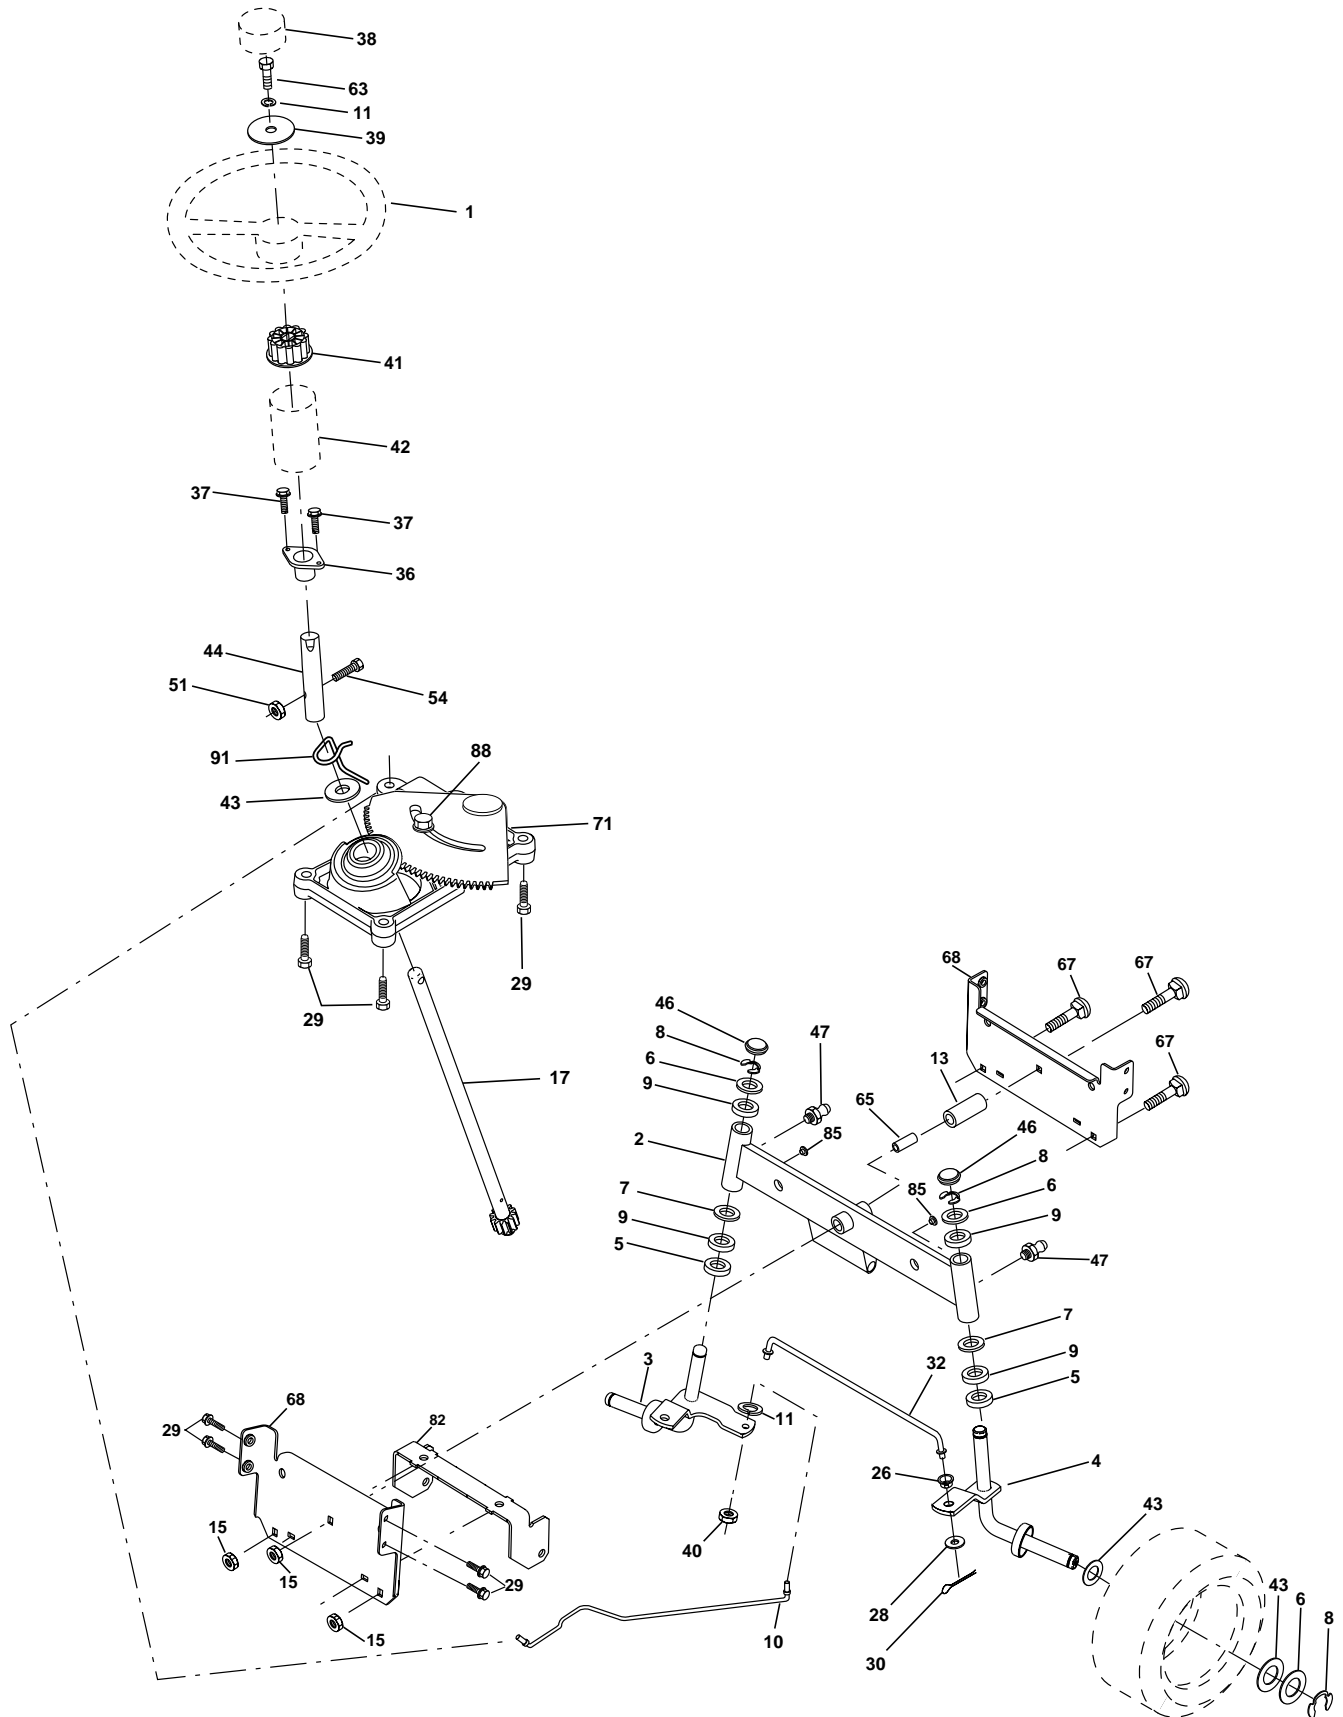

REPAIR PARTS

TRACTOR - MODEL NO. LT13A (JNA13HA)

STEERING ASSEMBLY

REPAIR PARTS

TRACTOR - MODEL NO. LT13A (JNA13HA)

STEERING ASSEMBLY

KEY NO.	PART NO.	DESCRIPTION
1	532177182	Wheel Steering
2	532154427	Axle Asm STMP Dropped STL
3	532169840	Spindle Asm LH
4	532169839	Spindle Asm RH
5	532124931	Bearing Race Thrust Harden
6	532121748	Washer 25/32 X 1-5/8 X 16 Ga
7	819272016	Washer 27/32 X 1-1/4 X 16 Ga
8	812000029	Ring Klip #t5304-75
9	532124937	Bearing Col Strg Blk
10	532175121	Link Drag
11	810040600	Washer Lock Hvy Hlcl Spr 3/8
13	532136518	Bearing Axle STL/GT
15	532145212	Nut Hexflange Lock
17	532177876	Shaft Asm Strg
26	532126847	Bushing Link Drag Blk LR
28	819131416	Washer 13/32 X 7/8 X 16 Ga
29	817060612	Screw 3/8-16x3/4 SMGML
30	876020412	Pin Cotter 1/8 X 3/4 Cad
32	532130465	Rod Tie Wire Form 19 75 Mech
36	532155099	Bushing Strg
37	532152927	Screw
38	532177183	Insert Cap Strg Wh
39	819133812	Washer 13/32 X 2-3/8 X 8 Ga
40	532124701	Lock nut
41	532100711	Adaptor Wheel Strg
42	532169633	Boot Steering Shaft
43	532121749	Washer 25/32 X 1 1/4 X 16 Ga
44	532153720	Extension Steering Shaft LR/LT
46	532121232	Cap Spindle Fr Top Blk
47	532124836	Fitting Grease
51	873800500	Nut Lock Hex w/Ins 5/16-18
54	874780520	Bolt Fin Hex 5/16-18 Unc x 1-1/4
63	874780616	Bolt Fin Hex 3/8-16unc x 1 Gr. 5
65	532160367	Spacer Axle
67	872140618	Bolt RDHD SQNK 3/8-16 x 2-1/4
68	532169827	Axle, Brace
71	532175146	Steering Asm
82	532169835	Bracket Susp Chassis Front
85	532133835	Fastner Christmas Tree
88	532175118	Bolt Shoulder 7/16-20
91	532175553	Clip Steering

NOTE: All component dimensions given in U.S. inches.
1 inch = 25.4 mm.