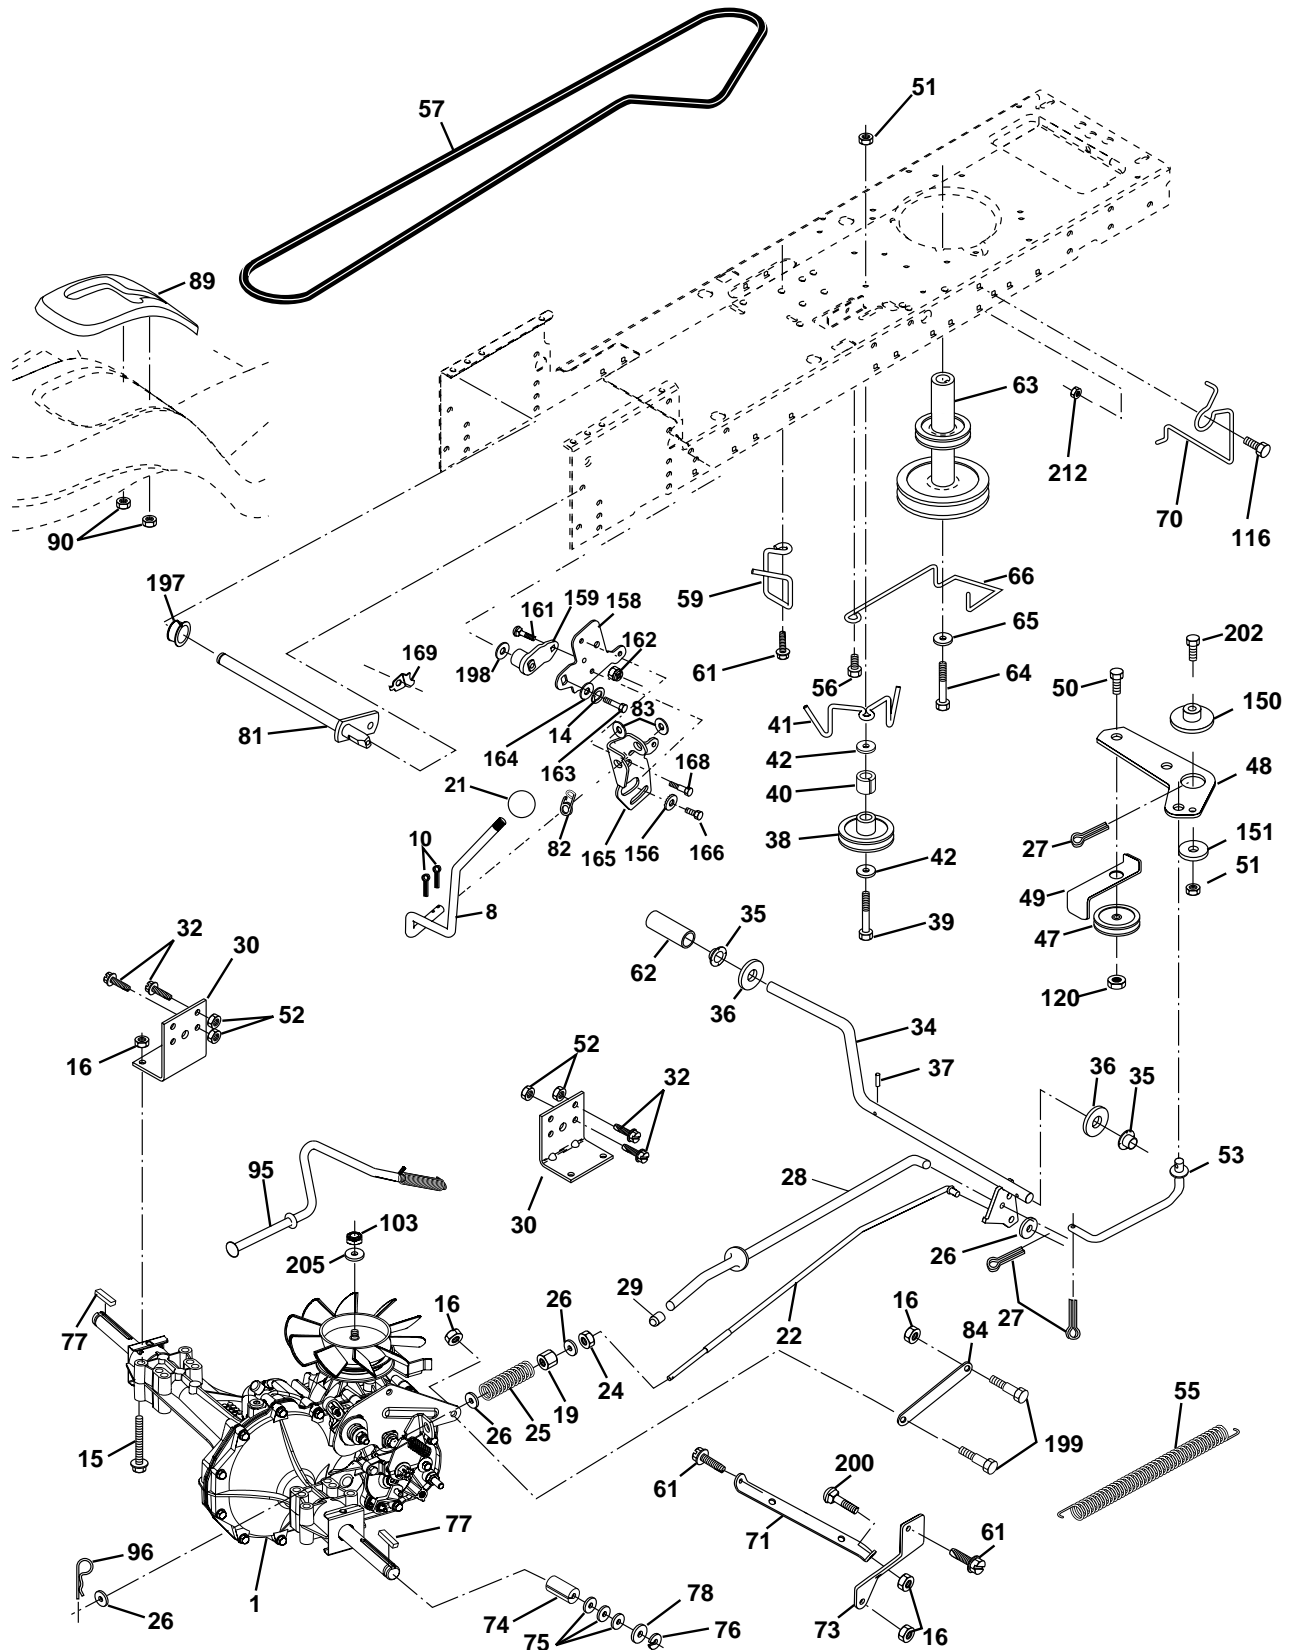

NOTE: All component dimensions given in U.S. inches
1 inch = 25.4 mm

REPAIR PARTS

TRACTOR - MODEL NO. LT13A (JNA13HA)

DRIVE

REPAIR PARTS

TRACTOR - MODEL NO. LT13A (JNA13HA)

DRIVE

KEY NO.	PART NO.	DESCRIPTION	KEY NO.	PART NO.	DESCRIPTION
1	-----	Transaxle Hydro Gr 322-0510 (Order parts from transaxle manufacturer)	66	532154778	Keeper Belt Engine
8	532165866	Rod Shift Fender STLT	70	532134683	Guide Belt Mower Drive RH
10	876020416	Pin Cotter 1/8 x 1 CAD	71	532169183	Strap Torque Lh Hydro
14	810040400	Washer Lock Hvy Helical 1/4	73	532169182	Strap Torque Rh Hydro
15	874490544	Bolt Hex Flg Hd 5/16-18 X Gr.5	74	532137057	Spacer, Axle
16	873800500	Nut Lock Hex W/Ins. 5/16-18 Unc P	75	532121749	Washer 25/32 x 1-1/4 x 16 Gauge
19	873800600	Nut Lock Hex W/Wsh 3/8-16 Unc	76	812000001	E-Ring
21	532121274	Knob, Duckhead	77	532123583	Key, Square
22	532169498	Rod, Brake Hydro	78	532121748	Washer 25/32 x 1-5/8 x 16 Gauge
24	873350600	Nut	81	532165596	Shaft Asm. Cross Hydro
25	532106888	Spring, Brake Rod	82	532165711	Spring Torsion T/A
26	819131316	Washer	83	819171216	Washer 17/32 x 3/4 x 16 Ga.
27	876020412	Pin Cotter 1/8 x 3/4 CAD.	84	532169843	Link Transaxle
28	532175765	Rod, Parking Brake	89	532166602	Console, Shift
29	532071673	Cap, Parking Brake	90	532124346	Nut Self-Thd wsh-Hd 1/4 Zinc
30	532174973	Bracket, Transaxle	95	532170201	Control Asm Bypass Hydro
32	874760512	Bolt Hex Hd 5/16-18 Unc x 3/4	96	532124788	Retainer Spring 1" Zinc/Cad
34	532175578	Shaft, Foot Pedal	103	873940800	Nut Hex Jam Toplock 1/2-20
35	532120183	Bearing, Nylon	116	872140608	Bolt 3/8-16 x 1
36	819211616	Washer	120	873900600	Nut Lock Flg. 3/8-16
37	532124963	Pin, Roll	150	532175456	Spacer Retainer
38	532165936	Pulley, Composite, Flat	151	819133210	Washer 13/32 x 2 x 10 Ga.
39	874760648	Bolt Fin Hex 3/8-16 Unc x 3	156	532166002	Washer Srrtd 5/16 ID x 1.0 x .125 Tk
40	532175461	Spacer, Split	158	532165589	Bracket Shift Mount
41	532175556	Keeper, Belt Idler	159	532165494	Hub Tapered Flange Shift LT
42	819131312	Washer 13/32 x 13/16 x 12 Gauge	161	872140406	Bolt Rdhd Sqnk 1/4-20 x 3/4 Gr. 5
47	532127783	Pulley, Idler, V-Groove	162	873680400	Nut Crownlock 1/4-20 Unc
48	532154407	Bellcrank Clutch Grnd Drv Stl	163	874780416	Bolt Hex Fin 1/4-20 unc x 1 Gr. 5
49	532123205	Retainer, Belt	164	819091010	Washer 5/8 x .281 x 10 Ga
50	874760624	Bolt Hex 3/8-16 Unc x 1-1/2	165	532165623	Bracket Pivot Lever
51	873680600	Nut Crownlock 3/8-16	166	532166880	Screw 5/16-18 x 5/8 TT Yellow
52	873680500	Nut Crownlock 5/16-18	168	532165492	Bolt Shoulder 5/16-18 x .561 TT
53	532105710	Link, Clutch	169	532165580	Plate Fastening Cross Shf. STLT/ CRD
55	532105709	Spring, Return, Clutch	197	532169613	Nyliner Snap-In 5/8" ID
56	817060616	Screw 3/8-16 x 1.0	198	532169593	Washer Nyl 7/8 ID x .105 HYD CRD
57	532140294	V-Belt, Ground Drive	199	532169612	Bolt Shoulder 5/16-18 Unc
59	532169691	Keeper, Center Span	200	872140508	Bolt Rdhd Sqnk 5/16-18 Unc x 1
61	817060612	Screw 3/8-16 x 3/4	202	872110614	Bolt Carr Sh 3/8-16 x 1-3/4 Gr. 5
62	532124872	Cover, Pedal	205	819171616	Washer 17/32 x 1 x 16
63	532175410	Pulley, Clutch Eng	212	532145212	Nut Hex Flg Lock
64	871170764	Bolt Hex 7/16-20 x 4 Ga. 5			
65	810040700	Washer			