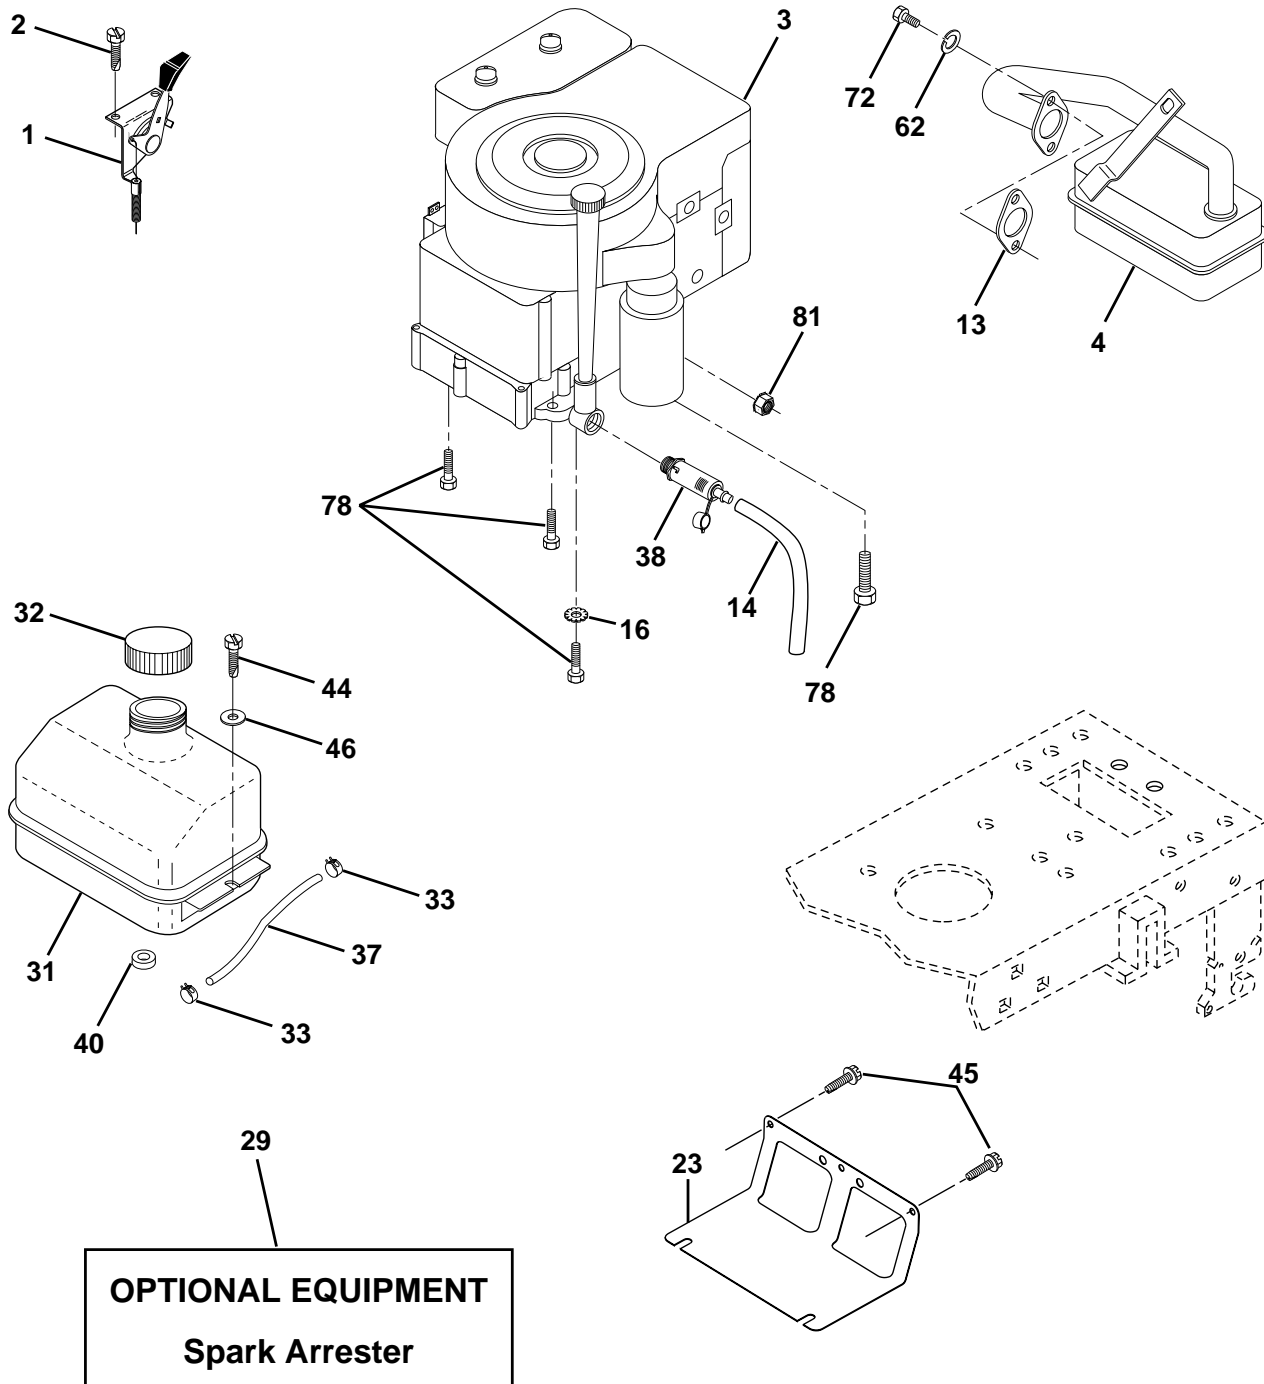

NOTE: All component dimensions given in U.S. inches.
1 inch = 25.4 mm.

REPAIR PARTS

TRACTOR - MODEL NO. LT13A (JNA13HA)

ENGINE

REPAIR PARTS

TRACTOR - MODEL NO. LT13A (JNA13HA)

ENGINE

KEY NO.	PART NO.	DESCRIPTION
1	532170551	Control Th/ch LH Flag
2	817720410	Screw Hex Thd Cut 1/4-20x5/8 T
3	-----	Engine B&S Model No. 28R707 (Order parts from engine manufacturer)
4	532137348	Muffler
13	532165291	Gasket
14	532148456	Tube Drain Oil Easy
16	811050600	Washer Lock Ext Tooth 3/8
23	532169837	Shield Brn/Dbr Guard
29	532137180	Kit Spark Arrestor (Flat Scrn)
31	532109202	Tank Fuel Front
32	532140527	Cap Asm Fuel W/sym Vented
33	532123487	Clamp Hose Black
37	532137040	Line Fuel 20"
38	532148315	Plug Drain Oil Easy
40	532124028	Bushing Snap Nyl Blk Fuel Line
44	817670412	Screw Hexwsh Thdrol 1/4-20x3/4
45	817000612	Screw 3/8-16 x 3/4
46	819091416	Washer 9/32 X 7/8 X 16 Ga
62	810040500	Washer Lock Hvy Hlcl Spr 5/16
72	871070512	Screw Hexhd Cap 5/16-18 x 3/4
78	817060620	Screw 3/8-16 x 1-1/4 SMGML
81	873510400	Nut Keps Hex 1/4-20