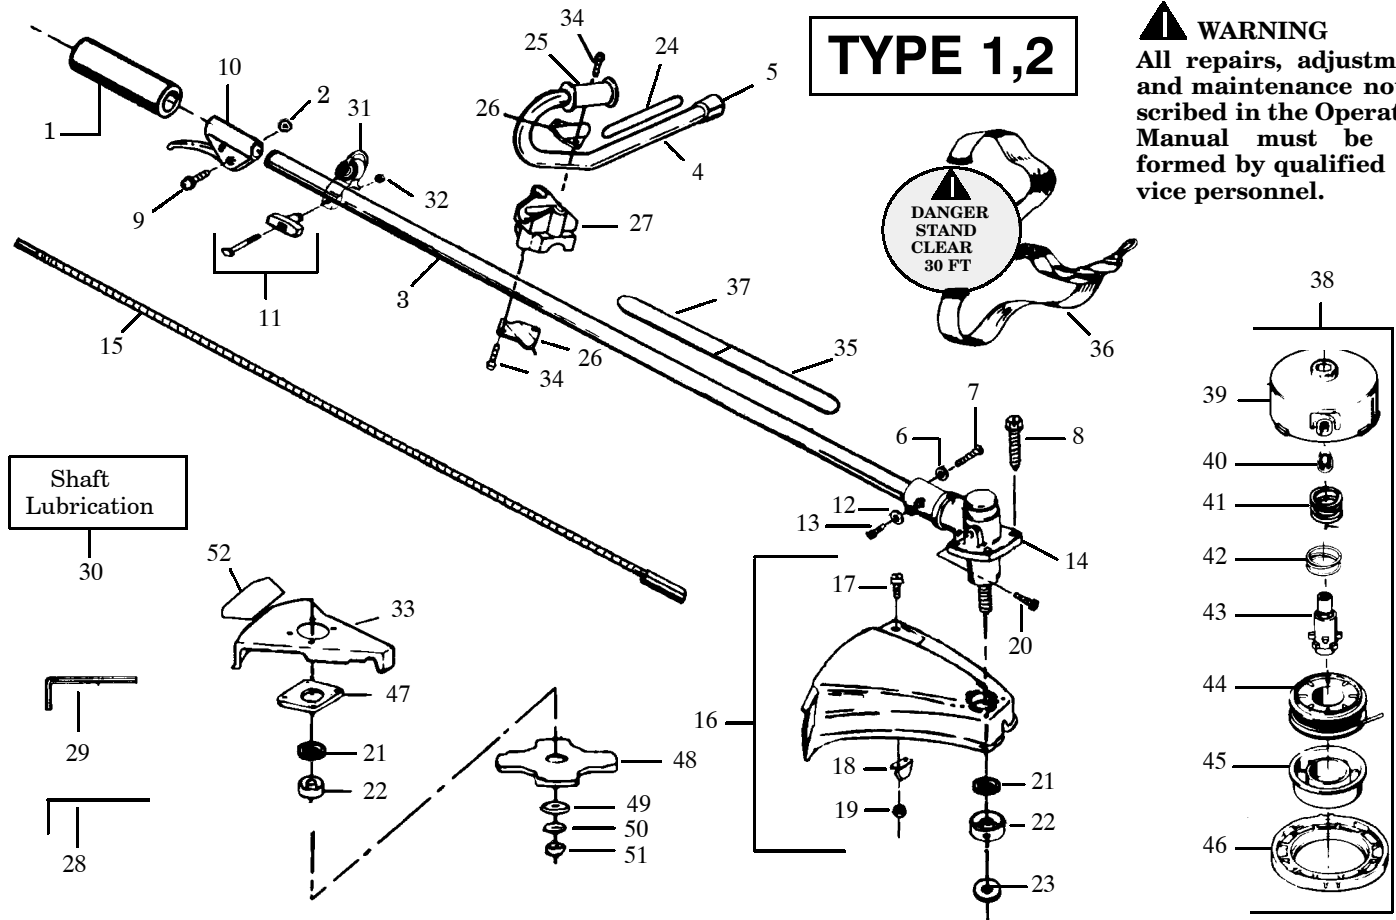

Key No.	Part No.	Description	Key No.	Part No.	Description
1	530-029445	Drive Shaft Pad	28	530-031159	Hex Wrench (5/32)
2	530-015768	Nut	29	530-031098	Hex Wrench (3/16)
3	530-094684	Drive Shaft Housing	30	952-030139	Shaft Lubrication
4	530-010723	Handlebar (w/Decal)	31	530-094686	Clamp Harness Ass'y.
5	530-092192	Cap-Handlebar	32	530-015197	Nut
6	530-001642	Lockwasher	33	530-094627	Shield w/Decal
7	530-001711	Screw	34	530-015791	Screw
8	-	Screw	35	530-029163	Decal-Shaft Warning (Lower)
	530-016107	Use w/Plastic shield	36	530-094417	Shoulder Strap w/Warning Decal
	530-015791	Use w/Metal shield	37	530-029162	Decal-Shaft Warning (Upper)
9	530-015774	Screw	38	952-715546	Cutting Head Ass'y. (Incl. 39-46)
10	530-010959	Throttle Lever Ass'y. w/Lock (Incl. #2 & 9)	39	530-093896	Hub
11	530-069252	"T" Handle Ass'y.	40	530-093898	Line Saver
12	530-015328	Lockwasher	41	530-340007	Spring
13	530-094612	Screw	42	530-092068	Spring Cap
14	530-094568	Gear Box Ass'y.	43	530-095121	Drive Gear
15	530-094585	Drive Shaft	44	952-715548	Spool w/Line
16	530-069256	Shield Kit Ass'y. (Incl. #17-19)	45	530-401183	Release Button
17	530-015037	Screw	46	530-092133	Cover
18	530-094570	Line Limiter	47	530-027615	Shield Retention Plate
19	534-235901	Locknut	48	952-715564	Weed Blade
20	530-094616	Screw	49	530-015792	Washer
21	530-094640	Seal	50	530-015492	Washer
22	530-094639	Dust Cup	51	530-015793	Nut
23	530-094571	Grass Washer	52	530-027749	Blade Direction Decal
24	530-027778	Handlebar Decal	Not Shown		
25	530-092086	Handlebar Grip		530-082993	Operator's Manual
26	530-094572	Handlebar Bracket		530-081348	Weed Blade Operators Manual
27	530-012207	Handlebar Clamp		530-400189	Hearing Protection Decal

✓ = NEW PART NUMBER FOR THIS IPL

★ = REFER TO THE SERVICE REFERENCE INDICATED FOR MORE INFORMATION. (LOCATED AT END OF IPL)

PARTS LIST NO. 530082992		Jonsered PARTS LIST	MODEL(S) GT32L
DATE 8/07/02	Replaces 530082992 - 9/6/00		Note: Illustration may differ from actual model due to design changes