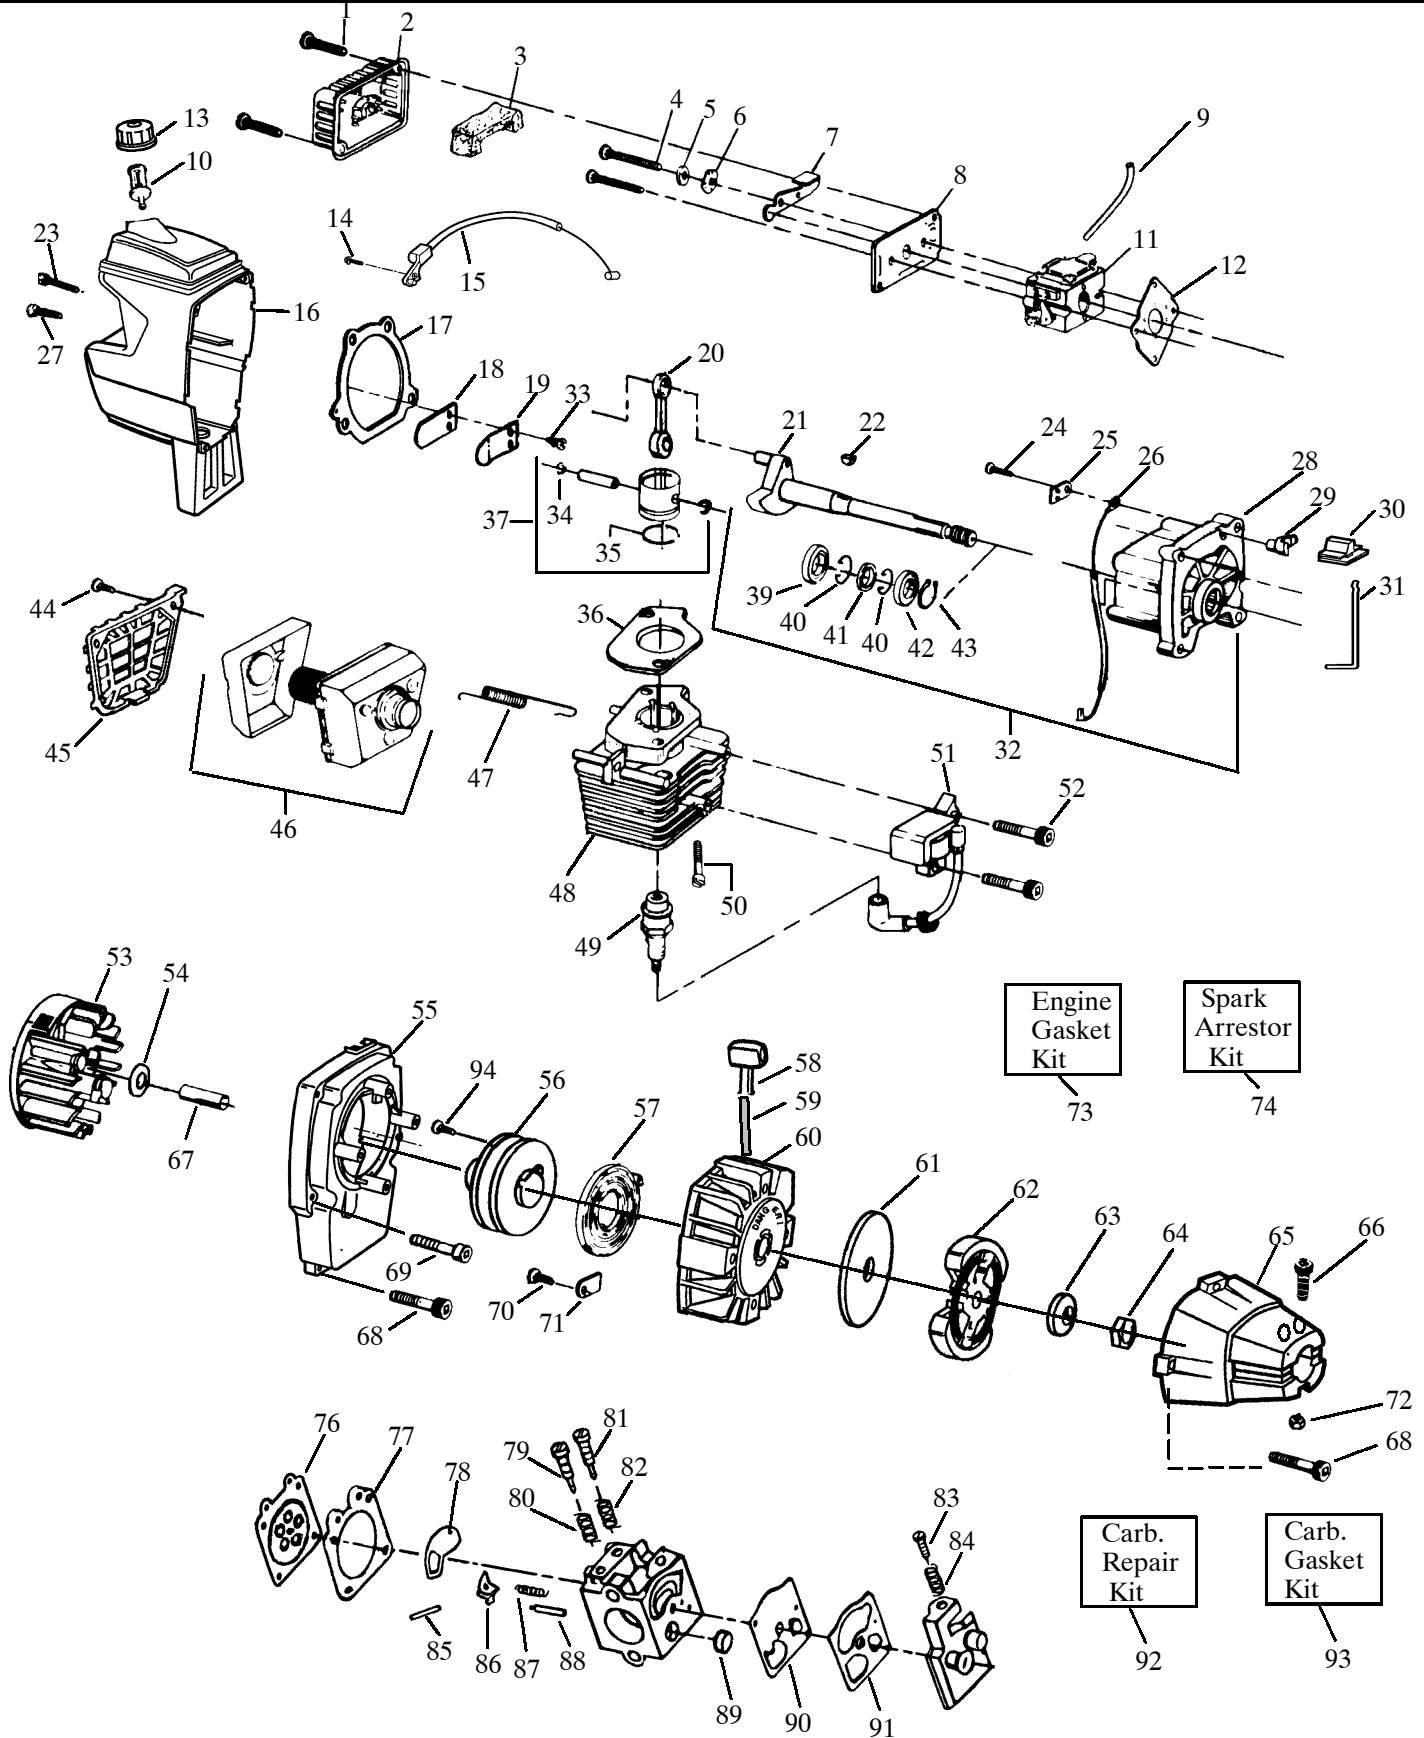

TYPE 3

▲ WARNING
All repairs, adjustments and maintenance not described in the Operator's Manual must be performed by qualified service personnel.

Ref.	Part No.	Description	Ref.	Part No.	Description
1.	530029445	Grip-Driveshaft	25.	530015820	Bolt
2.	530010959	Assy-Throttle	26.	530015197	Nut-1/4-20
3.	530015768	Nut	27.	530069779	Kit-Shield Ass'y. (Incls.23-26)
4.	530015774	Screw	28.	530016014	Screw
5.	530094686	Assy-Clamp Harness	29.	530016371	Screw
6.	530015197	Nut	30.	530095812	Bracket - Shield
7.	530092086	Grip-Fin	31.	530071585	Assy.-Gearbox
8.	530015791	Bolt	32.	952715546	Accy-Cutting Head
9.	530092192	Cap-End	33.	530093896	Assy-Hub
10.	530010723	Assy-Handlebar w/decal	34.	530093898	Line Saver
11.	530012207	Clamp-Handlebar	35.	530340007	Spring
12.	530095963	Shaft-Flex	36.	530328929	Cap-Spring
13.	530069252	Assy-T-Handle	37.	530095121	Arbor
14.	530071591	Kit-Driveshaft Assy.	38.	952715548	Accy-Spool w/line
15.	530094572	Bracket-Handlebar	39.	530401183	Button-Release
16.	530071383	Kit-Shield Blade w/decal	40.	530092133	Cover
17.	530016312	Screw	41.	530094417	Strap-Shoulder
18.	530094815	Blade Dust cup	Not Shown		
19.	530054865	Blade-Weed	530056335	Decal-Blade Direction	
20.	530095816	Washer-Blade Retaining	530027778	Decal-handlebar Warning	
21.	530016240	Washer-Belleville	530163027	Operator Manual	
22.	530015793	Nut-Flange (LH)	530038908	Decal-Shaft Warning	
23.	530052285	Limiters-Line			
24.	530015805	Screw			

✓ = NEW PART NUMBER FOR THIS IPL

★ = REFER TO THE SERVICE REFERENCE INDICATED FOR MORE INFORMATION. (LOCATED AT END OF IPL)

PARTS LIST NO. 530082992		Jonsered PARTS LIST	MODEL(S) GT32L
DATE 8/07/02	Replaces 530082992 - 9/6/00		Note: Illustration may differ from actual model due to design changes