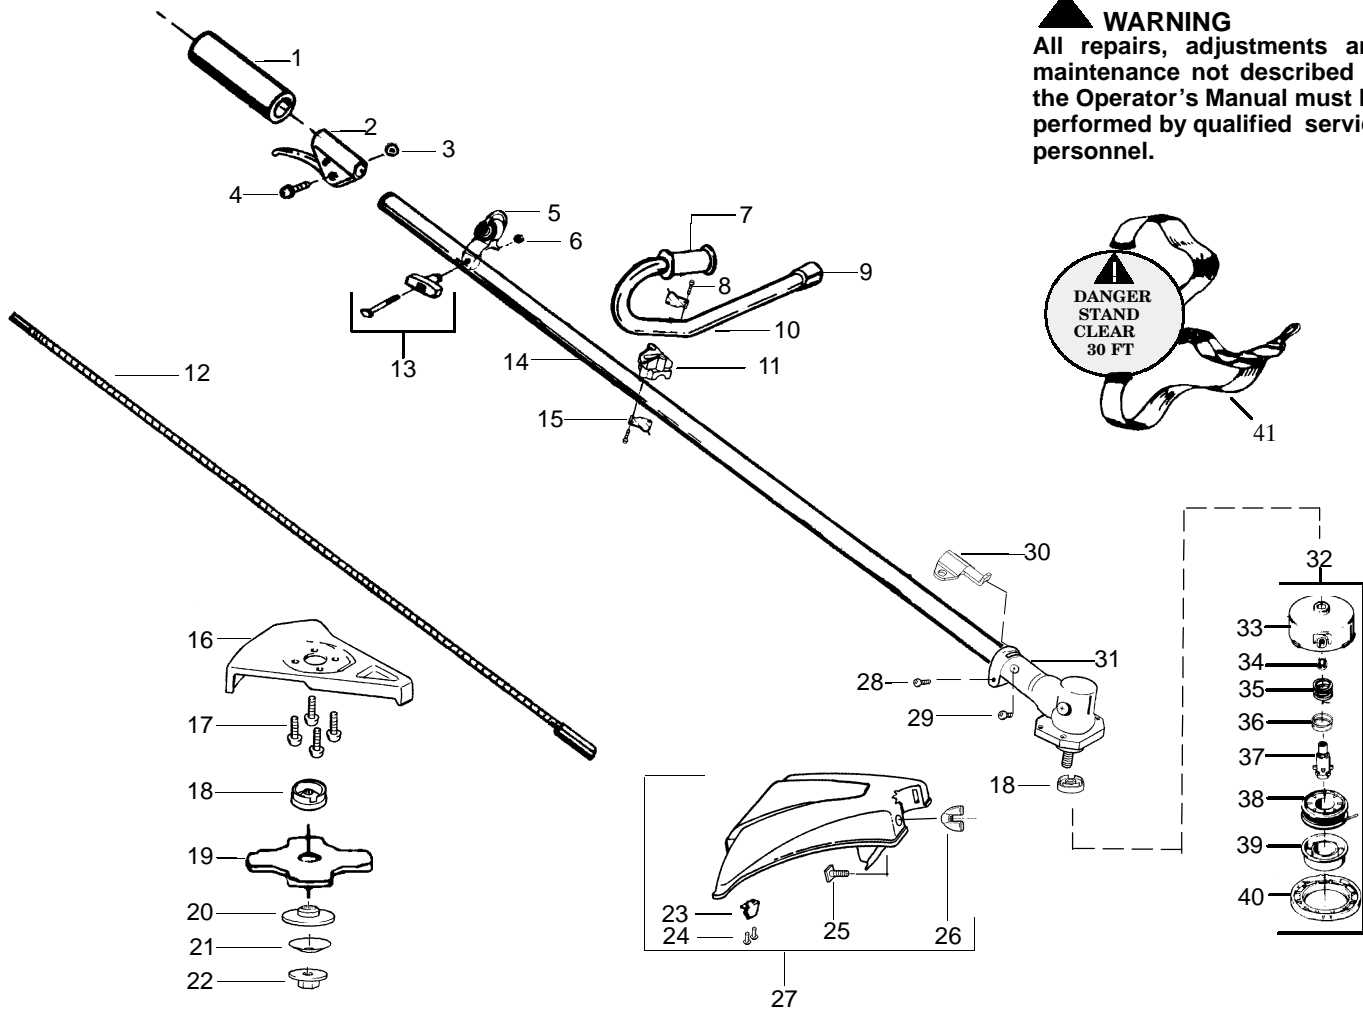

TYPE 3

▲ WARNING
All repairs, adjustments and maintenance not described in the Operator's Manual must be performed by qualified service personnel.

Ref.	Part No.	Description	Ref.	Part No.	Description
1.	530029445	Grip-Driveshaft	25.	530015820	Bolt
2.	530010959	Assy-Throttle	26.	530015197	Nut-1/4-20
3.	530015768	Nut	27.	530069779	Kit-Shield Ass'y. (Incls.23-26)
4.	530015774	Screw	28.	530016014	Screw
5.	530094686	Assy-Clamp Harness	29.	530016371	Screw
6.	530015197	Nut	30.	530095812	Bracket - Shield
7.	530092086	Grip-Fin	31.	530071585	Assy.-Gearbox
8.	530015791	Bolt	32.	952715546	Accy-Cutting Head
9.	530092192	Cap-End	33.	530093896	Assy-Hub
10.	530010723	Assy-Handlebar w/decal	34.	530093898	Line Saver
11.	530012207	Clamp-Handlebar	35.	530340007	Spring
12.	530095963	Shaft-Flex	36.	530328929	Cap-Spring
13.	530069252	Assy-T-Handle	37.	530095121	Arbor
14.	530071591	Kit-Driveshaft Assy.	38.	952715548	Accy-Spool w/line
15.	530094572	Bracket-Handlebar	39.	530401183	Button-Release
16.	530071383	Kit-Shield Blade w/decal	40.	530092133	Cover
17.	530016312	Screw	41.	530094417	Strap-Shoulder
18.	530094815	Blade Dust cup	Not Shown		
19.	530054865	Blade-Weed	530056335	Decal-Blade Direction	
20.	530095816	Washer-Blade Retaining	530027778	Decal-handlebar Warning	
21.	530016240	Washer-Belleville	530163027	Operator Manual	
22.	530015793	Nut-Flange (LH)	530038908	Decal-Shaft Warning	
23.	530052285	Limiters-Line			
24.	530015805	Screw			

✓ = NEW PART NUMBER FOR THIS IPL

★ = REFER TO THE SERVICE REFERENCE INDICATED FOR MORE INFORMATION. (LOCATED AT END OF IPL)