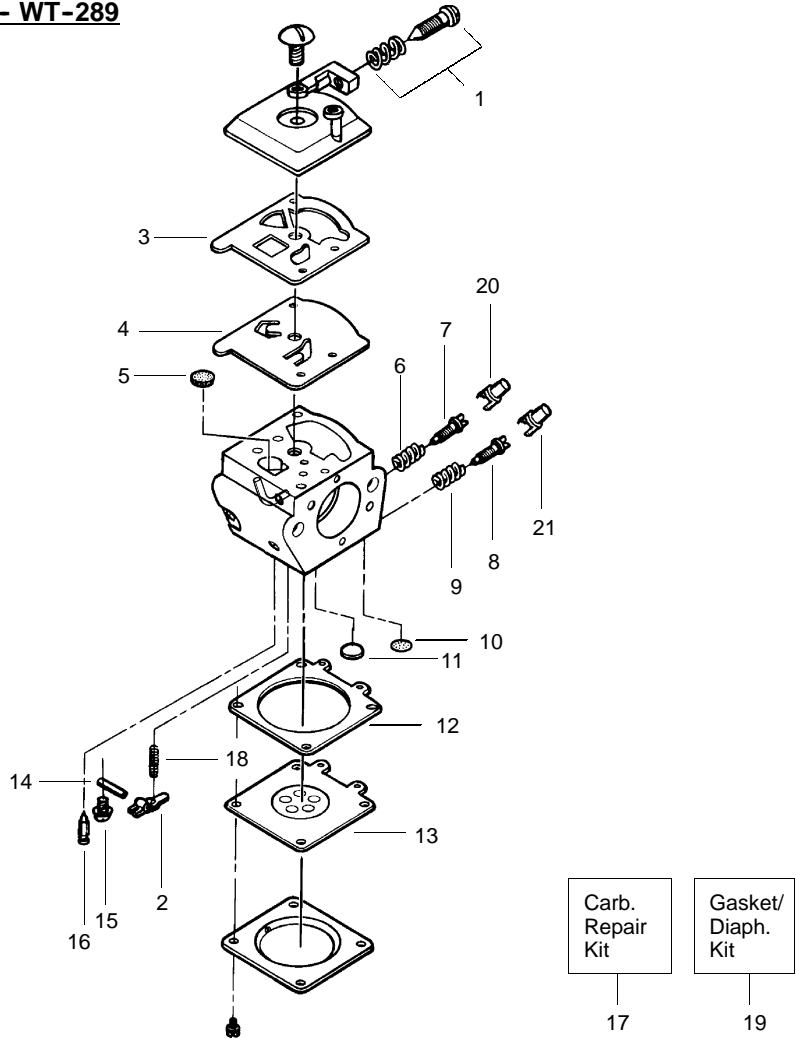

✓ = NEW PART NUMBER FOR THIS IPL

★ = REFER TO THE SERVICE REFERENCE INDICATED FOR MORE INFORMATION. (LOCATED AT END OF IPL)

**Carburetor Ass'y. #530069629 - WT-289**

Ref.	Part No.	Description	Ref.	Part No.	Description
1.	530035296	Idle Adv. Screw Kit	15.	530035016	Metering Lever Pin Screw
2.	530035031	Metering Lever	16.	530035106	Inlet Needle Valve
3.	530035164	Fuel Pump Gasket	17.	530069826	Carburetor Repair Kit (Incl. 3-5 & 10-18)
4.	530035166	Fuel Pump Diaphragm	18.	530035188	Metering Lever Spring
5.	507432582	Fuel Inlet Screen (Low Speed)	19.	530069844	Gasket/Diaphragm Kit (Incl. 3, 4, 12, & 13)
6.	530035293	Needle Spring (Low Speed)	20.	530038478	Limiter Cap (Low) WT-289 only
7.	-	Low Speed Needle	21.	530038479	Limiter Cap (High) WT-289 only
	530035281	WT-202			
	530035383	WT-289			
8.	-	High Speed Needle			
	530035294	WT-202			
	530035384	WT-289			
9.	530035295	Needle Spring (High Speed)			
10.	530035162	Welch Plug (5/16)			
11.	530035225	Cup Plug			
12.	530035165	Metering Diaphragm Gasket		530031157	Limiter Cap Removal Tool
13.	530035014	Metering Diaphragm		530031160	Limiter Cap Installation Tool
14.	530035028	Metering Lever Pin			
				Not Shown	