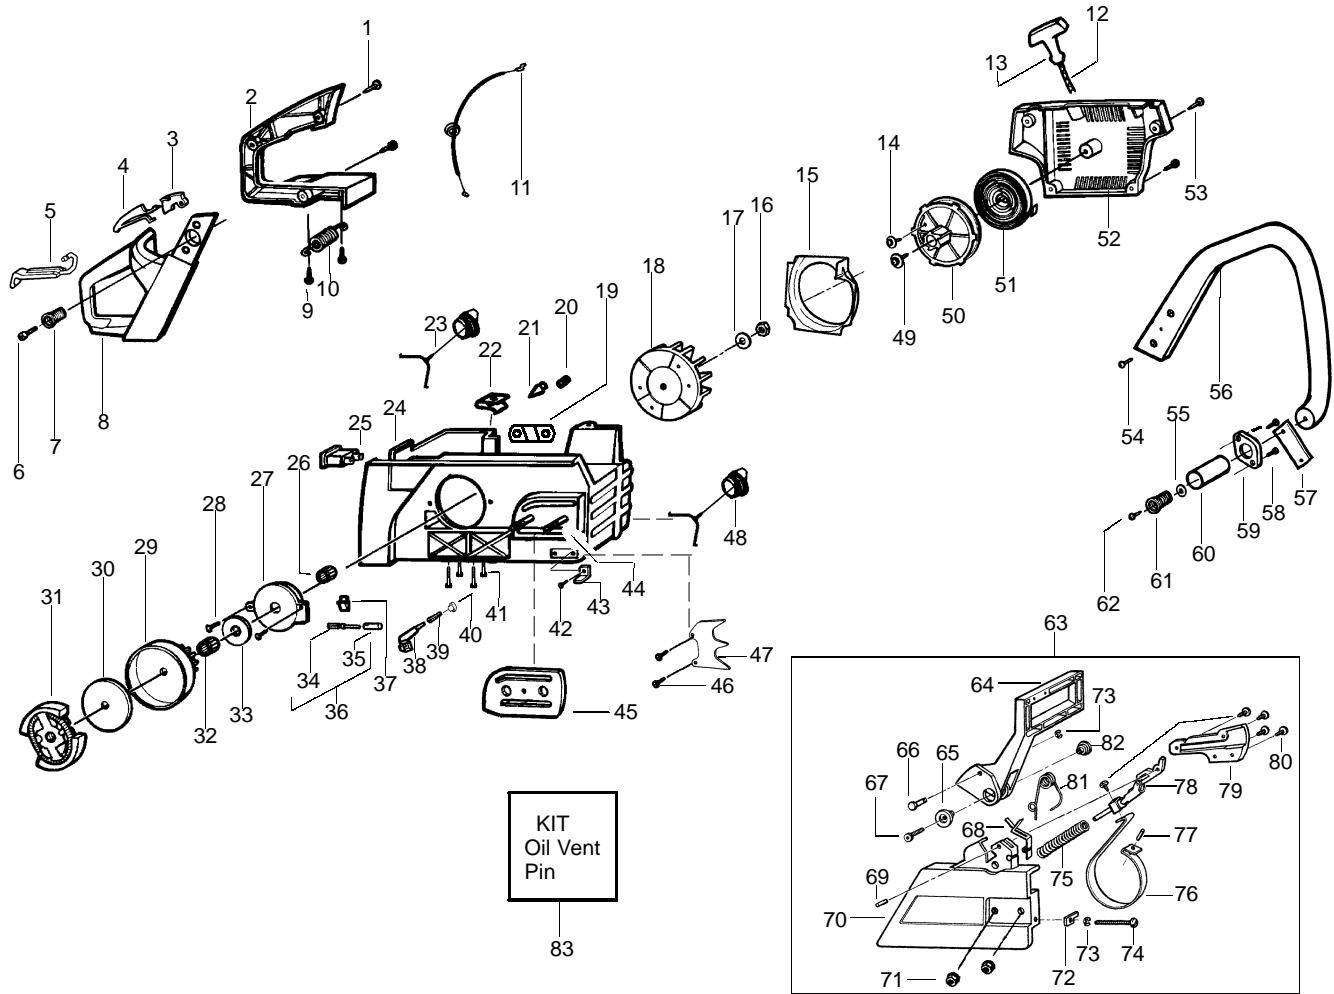

Ref.	Part No.	Description	Ref.	Part No.	Description	Ref.	Part No.	Description
1.	530015957	Screw	29.	---	Clutch Drum (Incl. #32)	55.	530015123	Washer
2.	530036491	Cover-Handle		530047061	3/8-Sprocket	56.	530038327	Handle-Front
3.	530036097	Trigger-Throttle		530069342	.325-Sprocket	57.	530036113	Front Strap-AV
4.	530036098	Lockout-Throttle	30.	530015611	Washer-Clutch	58.	530015775	Screw-Plate
5.	530053443	Lever-Choke	31.	530014949	Assy-Clutch	59.	530036101	Plate-Isolator
6.	530015937	Screw	32.	530032119	Bearing-Clutch	60.	530036142	Spring Sleeve-AV
7.	530038985	Spring-Isolator	33.	530015907	Washer-Thrust	61.	530038985	Spring-Isolator
8.	530036130	Handle-Rear	34.	530029838	Assy-Plunger/Gear	62.	530015984	Screw
9.	530015906	Screw	35.	530029834	Barrel-Oil Pump	63.	530054871	Assy-ChainBrake
10.	530038986	Spring-Isolator	36.	530014410	Assy-Oil Pump (Incl. 27, 34, & 35)	64.	506158601	Handguard
11.	530038471	Assy-Throttle Cable (Incl. Grommet)	37.	530019174	Seal-Oil	65.	5300566531	Journal-Right
12.	530069232	Kit-Rope	38.	530037057	Pickup-Oil	66.	530029879	Pin-Pivot
13.	530037357	Handle-Starter	39.	530037821	Filter-Oil	67.	530016384	Screw
14.	530016080	Screw	40.	530030189	Plug-Oil Filter	68.	530029878	Spring-Position
15.	530037457	Plate-Baffle Fan	41.	530016037	Screw	69.	530015915	Link Pin-Front
16.	530016134	Nut-Flywheel	42.	530015814	Screw	70.	530053666	Cover-Clutch
17.	530015127	Washer-Flywheel	43.	530029850	Chain Catcher	71.	530015917	Nut-Bar Mounting
18.	530039147	Assy-Flywheel	44.	530015877	Bar Bolt	72.	530015826	Pin-Bar Adjust
19.	530036043	Plate-Support (Bar Stud)	45.	530047855	Bar Plate	73.	530038593	Retainer-E-clip
20.	530029868	Plug-Vent	46.	530015805	Screw	74.	530069611	Kit-Bar Adjust (incl.72,73)
21.	530026119	Valve-Check	47.	530014381	Kit-Spike Assy(incl#46)	75.	530016237	Spring-Compression
22.	530015922	Nut-Speed	48.	530010846	Assy-Oil Cap	76.	530052232	Band-Brake
23.	530010845	Assy-Fuel Cap	49.	530015920	Screw	77.	530015913	Pin-Spring Band
24.	530054578	Assy-Chassis	50.	530069313	Kit-Starter Pulley	78.	530054741	Assy-Front/Rear Link
25.	530069572	Kit-Switch	51.	530015891	Spring-Recoil	79.	530053129	Cover-Spring
26.	530029833	Worm-Oil Pump	52.	530054547	Housing-Fan	80.	530015911	Screw-Brake Band
27.	530029835	Hsg.-Oil Pump	53.	530015892	Screw	81.	506164801	Spring-Handguard
28.	530015896	Screw	54.	530015814	Screw	82.	530029881	Journal-Left
						83.	530069583	Kit-Oil Vent Pin

✓ = NEW PART NUMBER FOR THIS IPL

★ = REFER TO THE SERVICE REFERENCE INDICATED FOR MORE INFORMATION. (LOCATED AT END OF IPL)