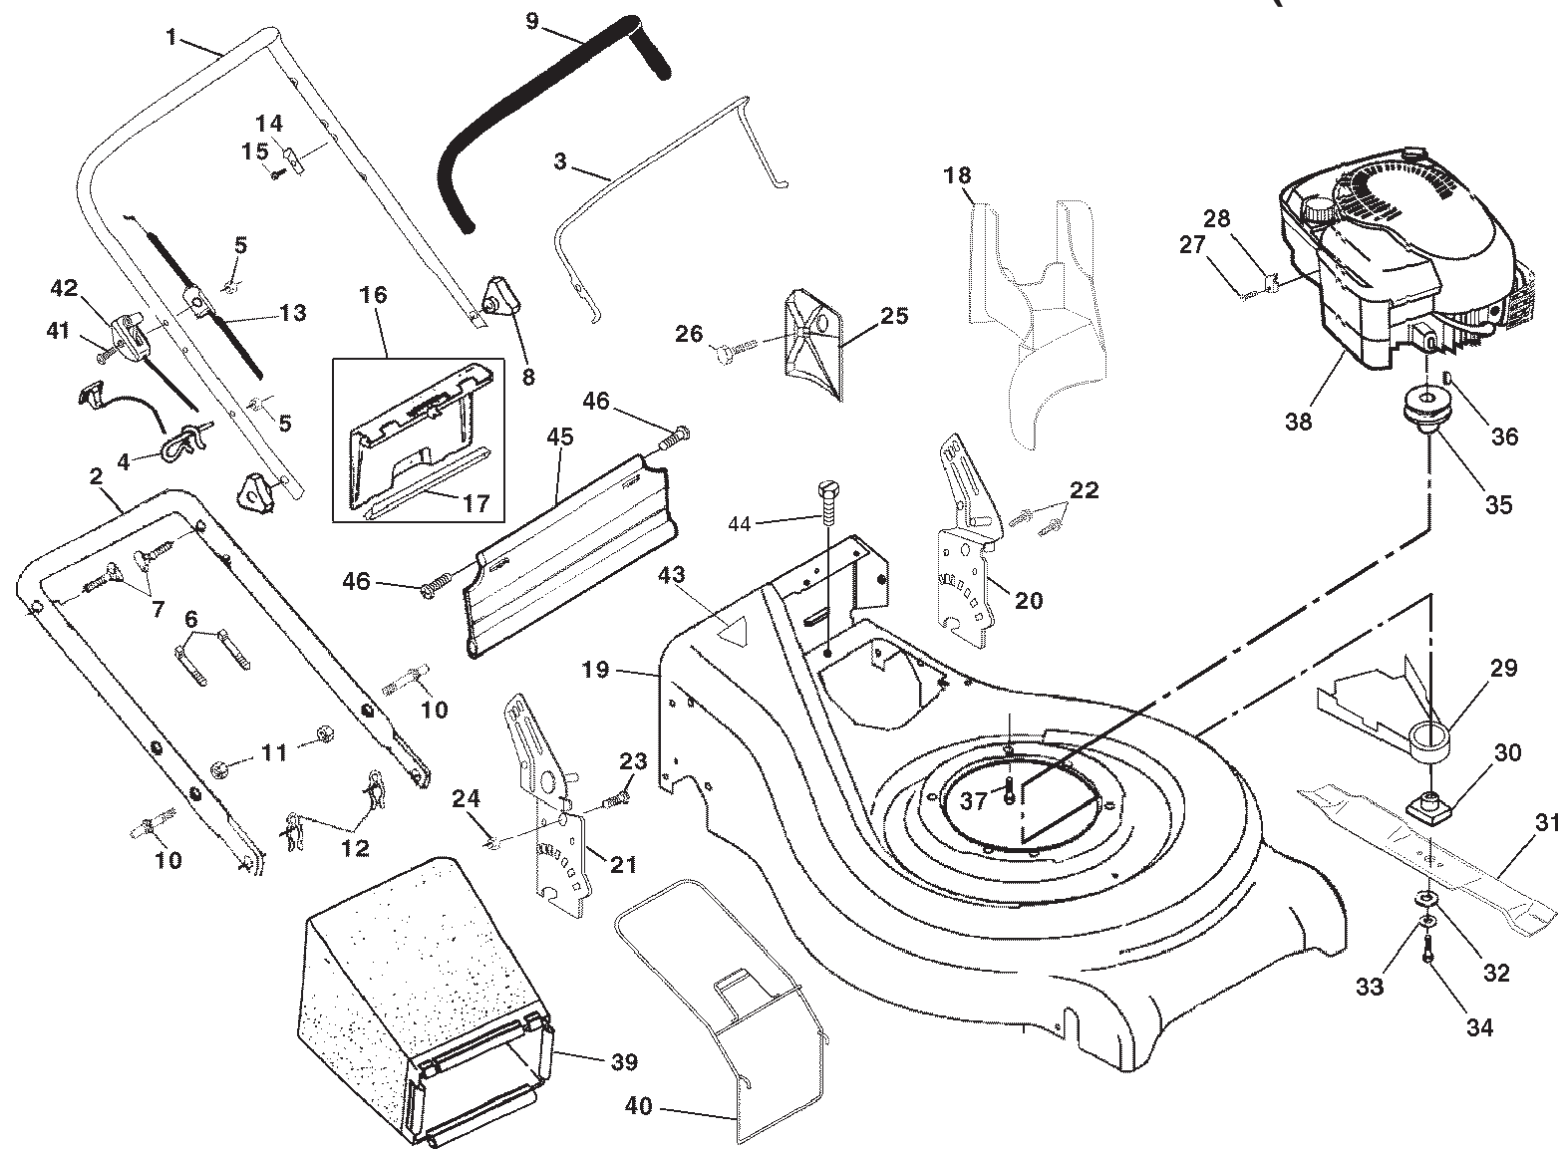

ROTARY LAWN MOWER - - MODEL NUMBER LM2153CMD (JNA600RDMC)

ROTARY LAWN MOWER - - MODEL NUMBER LM2153CMD (JNA600RDMC)

KEY NO.	PART NO.	DESCRIPTION
1	532 16 71-63	Handle, Upper, Deluxe Comfort (Includes Grip)
2	532 16 45-56	Handle, Lower
3	532 13 10-36	Bail, Control, Wire, Deluxe Comfort
4	532 17 95-85	Guide, Rope, Side
5	532 13 20-04	Nut, Hex 1/4-20
6	532 06 64-26	Wire, Tie
7	532 13 19-59	Bolt, Handle 5/16-18 x 1.75
8	532 08 76-92	Knob, Handle
9	532 16 42-65	Grip, Handle, Foam, Smooth
10	532 16 15-51	Bolt, Square Neck
11	873 99 05-00	Nut, Hex, with Lock Washer Insert 5/16-18
12	532 05 17-93	Cotter, Hairpin
13	532 13 31-07	Cable
14	532 12 51-62	Bracket, Upstop
15	532 08 38-16	Screw, Hex Washer Head, Tapping 10-2
16	532 16 20-85	Kit, Door, Rear
17	532 17 98-85	Seal, Door
18	532 18 27-78	Plug, Mulcher
19	532 17 68-10	Kit, Housing
20	532 16 45-48	Handle, Bracket
21	532 16 93-06	Handle Bracket Assembly, Right
22	532 15 00-78	Screw, Hex Washer Head
23	532 16 31-83	Bolt, Hex Head 5/16-18 x 5/8
24	873 80 05-00	Locknut, Hex
25	532 16 13-33	Baffle, Side
26	532 16 34-09	Screw #12 x 5/8
27	532 08 38-16	Screw

KEY NO.	PART NO.	DESCRIPTION
28	532 11 11-90	Cable Clamp
29	532 18 20-02	Shield, Debris
30	532 85 15-14	Adapter, Blade
31	532 17 50-64	Blade, 21"
32	532 85 10-74	Washer, Hardened
33	532 85 02-63	Lock Washer, Helical Spring 3/8
34	532 85 10-84	Screw, Hex Head 3/8-24 x 1.38
35	532 08 45-96	Pulley, Engine
36	532 08 76-77	Key, Hi Pro
37	532 15 04-06	Bolt, Engine
38	- - -	Engine, Briggs & Stratton, Model 12H802 (Order parts from engine manufacturer)
39	532 18 36-22	Grass Catcher Bag
40	532 18 00-26	Grass Catcher Frame
41	532 14 49-29	Screw
42	532 18 21-54	Throttle Control
43	532 10 73-39	Decal, Danger
44	532 05 45-83	Self Tapping Screw
45	532 16 15-50	Skirt
46	532 08 86-52	Screw
--	532 16 23-00	Warning Decal (not shown)
--	532 17 27-87	Operator's Manual, English
--	532 17 27-88	Operator's Manual, French
--	532 18 67-48	Repair Parts Manual

NOTE: All component dimensions given in U.S. inches.
1 inch = 25.4 mm