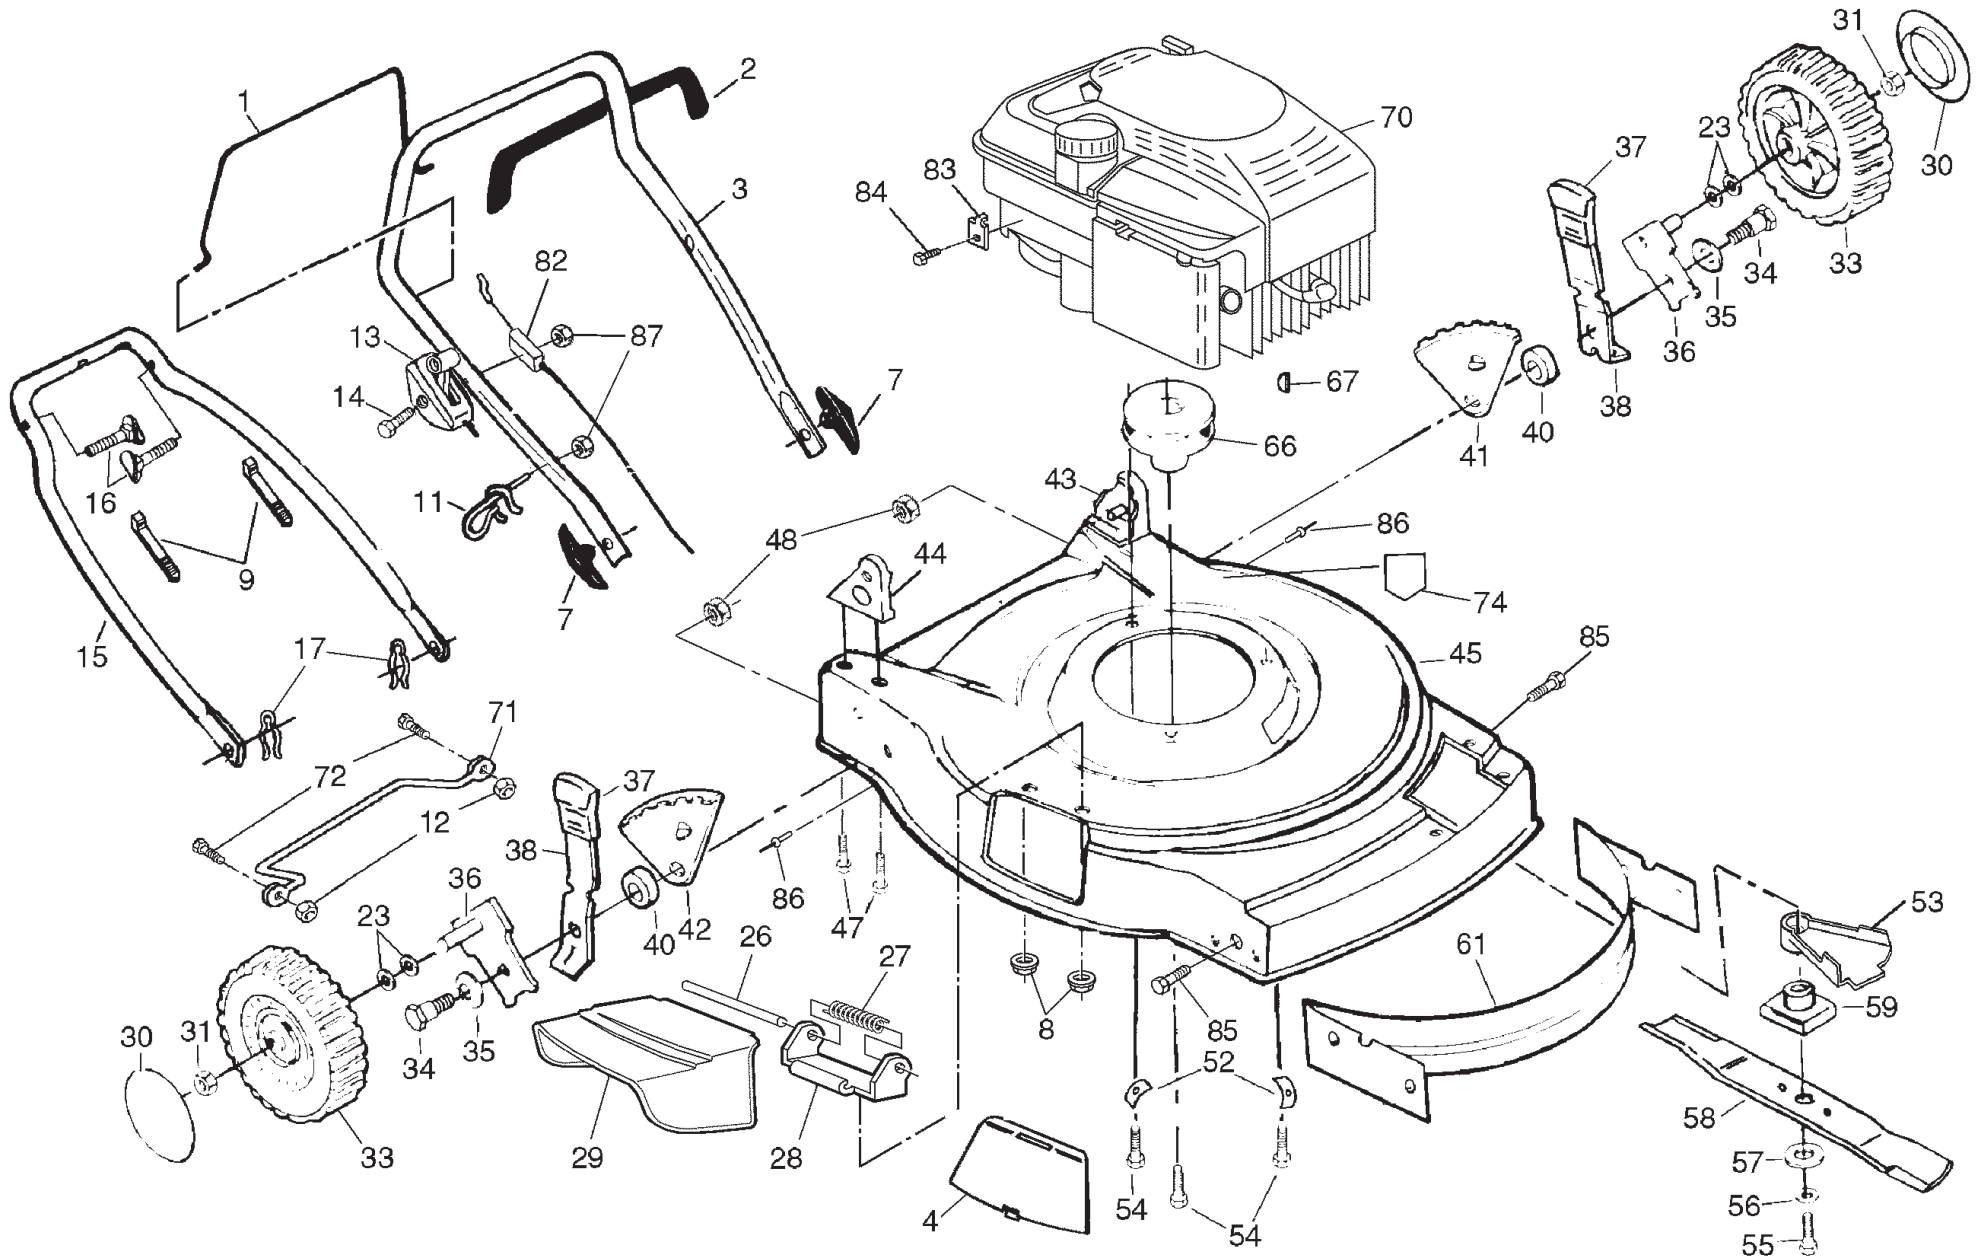

# ROTARY LAWN MOWER - - MODEL NUMBER LM2155MD (J2155MDB) PRODUCT NUMBER 954 13 00-98

KEY NO.	PART NO.	DESCRIPTION
1	532 14 57-94	Control Bar
2	532 16 42-65	Handle Grip
3	532 16 71-63	Upper Handle
4	532 12 54-44	Plate, Mulcher
7	532 13 63-76	Handle Knob
8	<b>873 80 04-00</b>	Locknut 1/4-20
9	532 06 64-26	Wire Tie
11	532 17 95-85	Rope Guide
12	532 06 91-80	Locknut 1/4-20
13	532 18 21-57	Throttle Control
14	532 14 49-29	Hex Washer Head Screw 1/4-20 x 2-1/8
15	532 15 36-05	Lower Handle
16	532 13 19-59	Handle Bolt 5/16-18 x 1-3/4
17	532 05 17-93	Hairpin Cotter
20	532 05 71-43	Wave Washer
26	532 14 72-86	Hinge Rod
27	532 08 75-89	Torsion Spring
28	532 08 75-93	Housing Bracket Assembly
29	532 75 01-49	Discharge Guard
30	532 80 11-53	Hubcap
31	532 08 39-23	Nut
33	532 75 05-50	Wheel & Tire Assembly
34	532 14 27-48	Shoulder Bolt 3/8-16 x 1
35	532 06 23-35	Belleville Washer 1/2
36	532 15 12-54	Axle Arm Assembly
37	532 13 28-00	Selector Knob
38	532 12 52-59	Selector Spring
40	532 14 66-30	Spacer
41	532 13 43-40	Wheel Adjusting Bracket (L.R.)
42	532 13 43-41	Wheel Adjusting Bracket (R.R.)
43	532 17 09-77	Handle Bracket Assembly (Left)
44	532 17 09-75	Handle Bracket Assembly (Right)
45	532 17 04-99	Lawn Mower Housing (Incl. Ref. #74)

**NOTE:** All component dimensions given in U.S. inches.  
1 inch = 25.4 mm

ROTARY LAWN MOWER -- MODEL NUMBER LM2155MD (J2155MDB) PRODUCT NUMBER 954 13 00-98

KEY NO.	PART NO.	DESCRIPTION
20	532 08 60-12	Drive Shaft Cover
22	532 13 70-90	Spring
23	<b>532 18 72-11</b>	Gear Case Assembly
26	532 06 77-25	Washer
27	532 13 70-52	Drive Pulley
28	532 13 20-10	Locknut
32	532 13 70-88	Drive Cover
34	532 14 60-72	Pan Head Tapping Screw #10-24 x 2-3/4
36	532 08 39-23	Flanged Locknut
37	<b>873 80 04-00</b>	Locknut 1/4-20
--	532 18 21-34	Decal, Warning