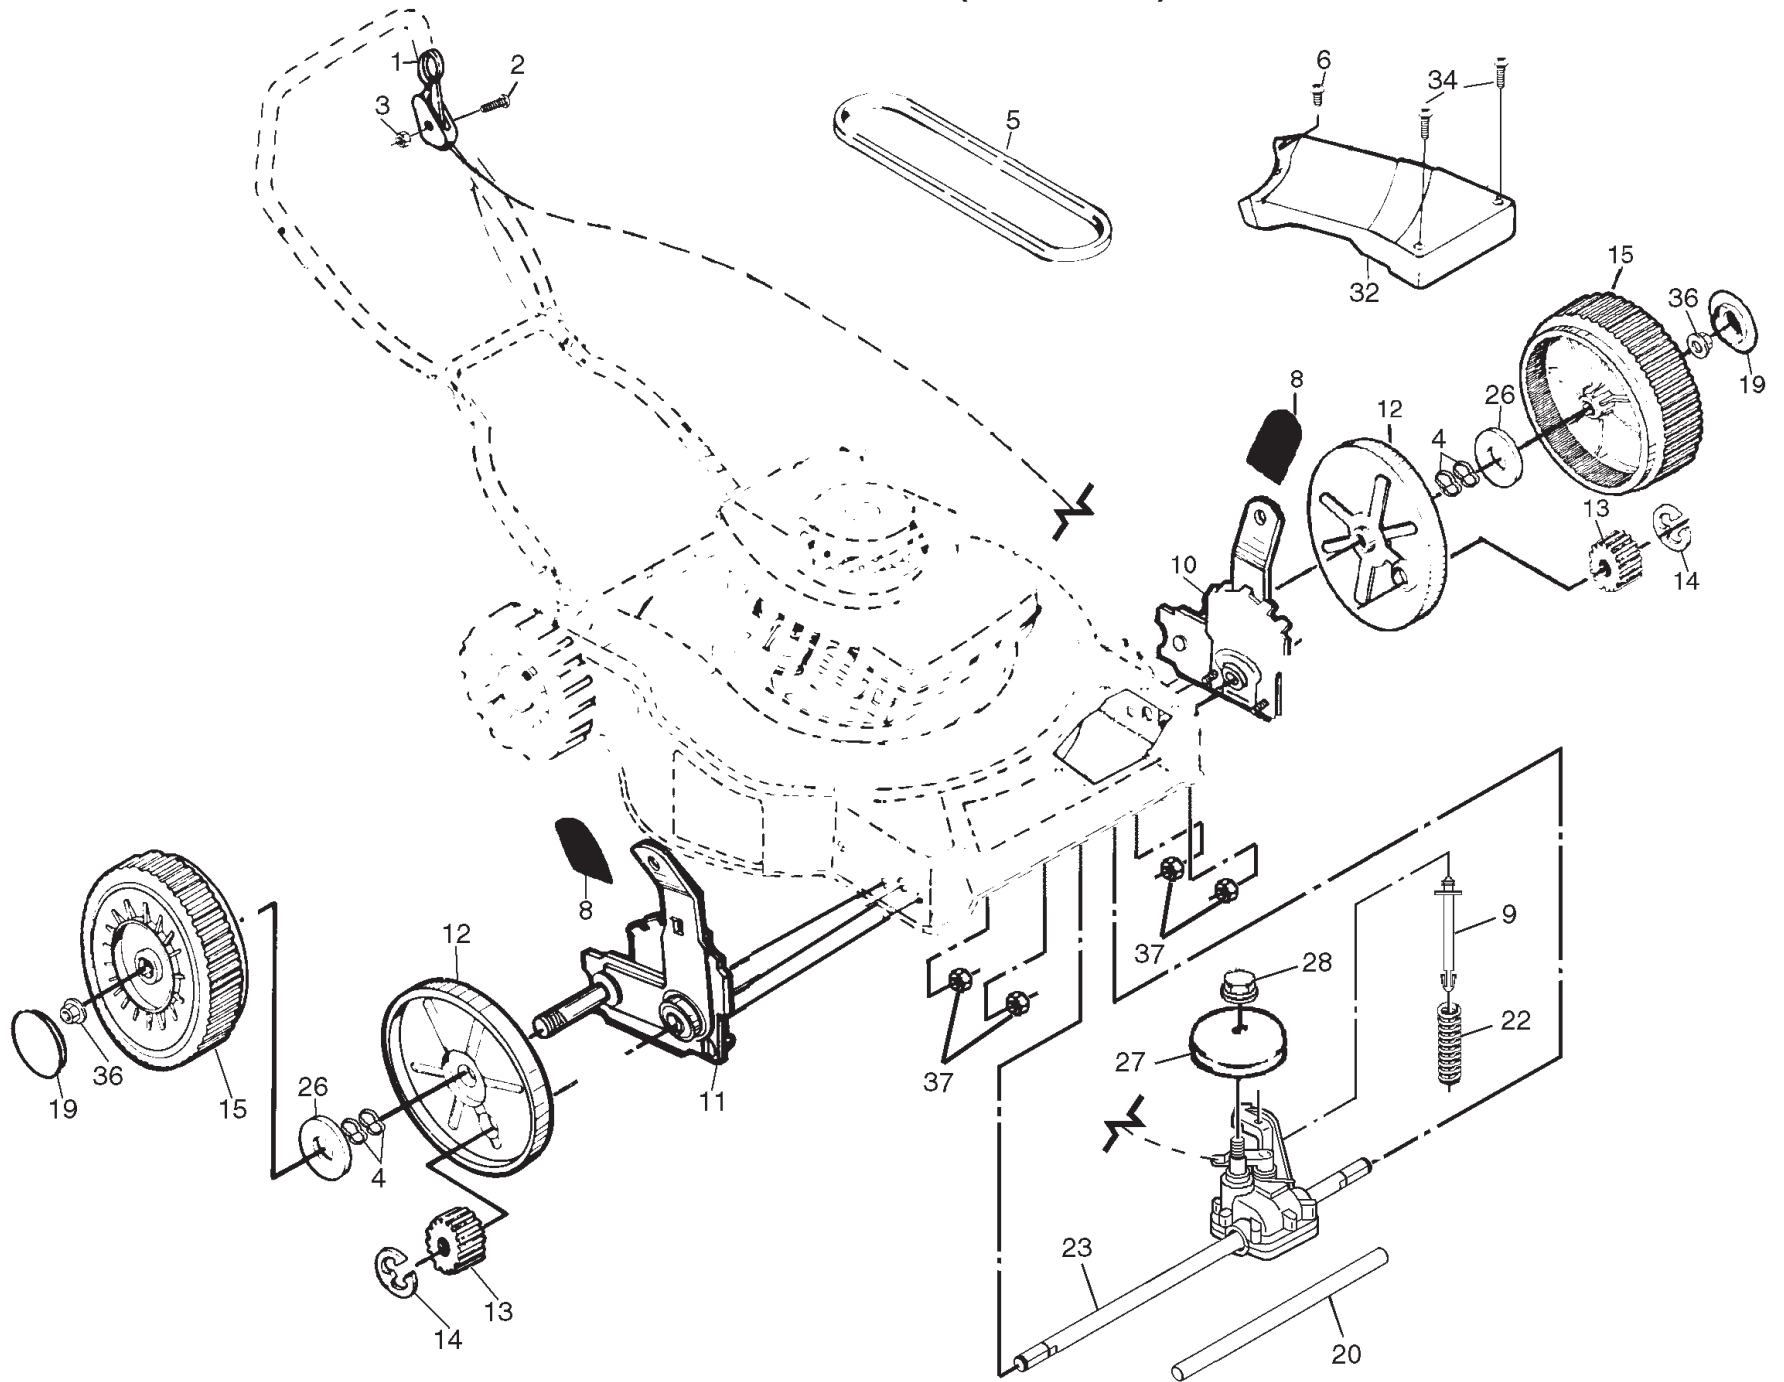

# ROTARY LAWN MOWER - - MODEL NUMBER LM2155MD (J2155MDB) PRODUCT NUMBER 954 13 00-98

KEY NO.	PART NO.	DESCRIPTION
1	532 14 57-94	Control Bar
2	532 16 42-65	Handle Grip
3	532 16 71-63	Upper Handle
4	532 12 54-44	Plate, Mulcher
7	532 13 63-76	Handle Knob
8	<b>873 80 04-00</b>	Locknut 1/4-20
9	532 06 64-26	Wire Tie
11	532 17 95-85	Rope Guide
12	532 06 91-80	Locknut 1/4-20
13	532 18 21-57	Throttle Control
14	532 14 49-29	Hex Washer Head Screw 1/4-20 x 2-1/8
15	532 15 36-05	Lower Handle
16	532 13 19-59	Handle Bolt 5/16-18 x 1-3/4
17	532 05 17-93	Hairpin Cotter
20	532 05 71-43	Wave Washer
26	532 14 72-86	Hinge Rod
27	532 08 75-89	Torsion Spring
28	532 08 75-93	Housing Bracket Assembly
29	532 75 01-49	Discharge Guard
30	532 80 11-53	Hubcap
31	532 08 39-23	Nut
33	532 75 05-50	Wheel & Tire Assembly
34	532 14 27-48	Shoulder Bolt 3/8-16 x 1
35	532 06 23-35	Belleville Washer 1/2
36	532 15 12-54	Axle Arm Assembly
37	532 13 28-00	Selector Knob
38	532 12 52-59	Selector Spring
40	532 14 66-30	Spacer
41	532 13 43-40	Wheel Adjusting Bracket (L.R.)
42	532 13 43-41	Wheel Adjusting Bracket (R.R.)
43	532 17 09-77	Handle Bracket Assembly (Left)
44	532 17 09-75	Handle Bracket Assembly (Right)
45	532 17 04-99	Lawn Mower Housing (Incl. Ref. #74)

**NOTE:** All component dimensions given in U.S. inches.  
1 inch = 25.4 mm

ROTARY LAWN MOWER -- MODEL NUMBER LM2155MD (J2155MDB) PRODUCT NUMBER 954 13 00-98

KEY NO.	PART NO.	DESCRIPTION
20	532 08 60-12	Drive Shaft Cover
22	532 13 70-90	Spring
23	<b>532 18 72-11</b>	Gear Case Assembly
26	532 06 77-25	Washer
27	532 13 70-52	Drive Pulley
28	532 13 20-10	Locknut
32	532 13 70-88	Drive Cover
34	532 14 60-72	Pan Head Tapping Screw #10-24 x 2-3/4
36	532 08 39-23	Flanged Locknut
37	<b>873 80 04-00</b>	Locknut 1/4-20
--	532 18 21-34	Decal, Warning

**NOTE:** All component dimensions given in U.S. inches.  
1 inch = 25.4 mm