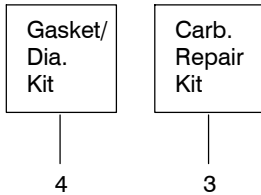

Carburetor Assembly – WT-391 – #530069722

Ref.	Part No.	Description
1.	530038479	Limiting Cap – High
2.	530038478	Limiting Cap – Low
3.	530069826	Carburetor Repair Kit (KIT = Indicates Contents) & Includes Limiting Caps
4.	530069844	Gasket/Diaphragm Kit (● = Indicates Contents)