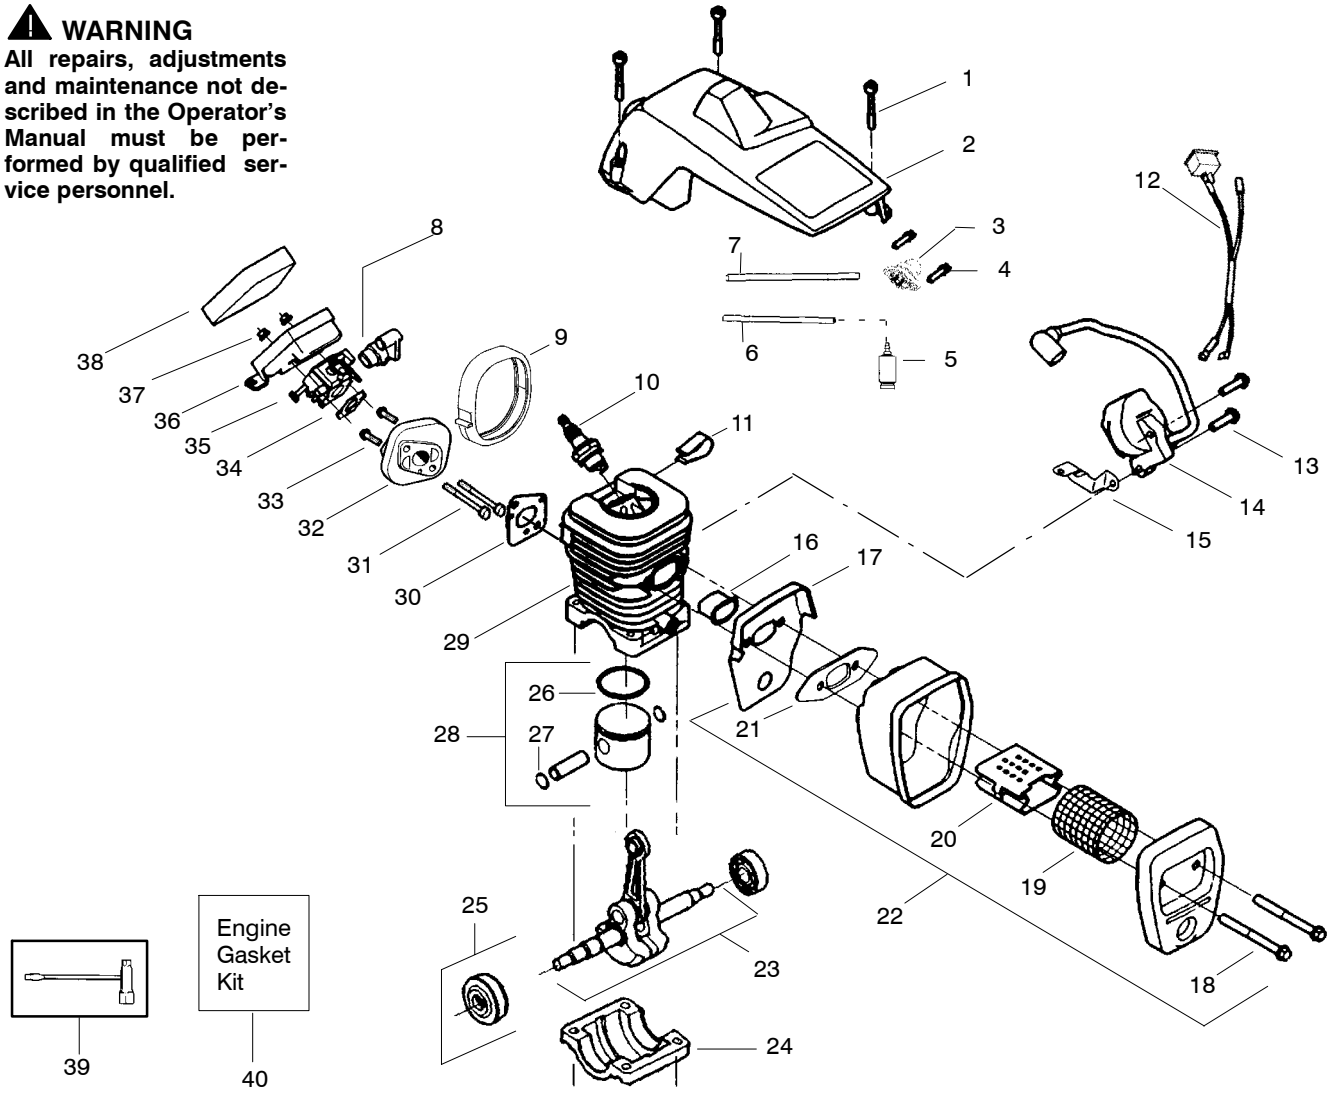

⚠ WARNING
All repairs, adjustments and maintenance not described in the Operator's Manual must be performed by qualified service personnel.

Ref.	Part No.	Description	Ref.	Part No.	Description	Ref.	Part No.	Description
1.	530016153	Screw	19.	530036103	Screen-Spark	36.	530047604	Housing-Air Filter
2.	530056914	Shield-Cylinder	20.	530037813	Diffuser-Muffler	37.	530016101	Nut
3.	530047213	Assy-Air Purge	21.	530069608	Gasket-Muffler (kit)	38.	530037793	Air Filter - Foam
4.	530015780	Screw	22.	530047207	Assy-Muffler (Incl. 17-21)	39.	530031135	Wrench-Bar
5.	530095646	Assy-Fuel Pick-up	23.	530047062	Assy-Crankshaft	40.	530069608	Kit-Engine Gasket (incl. 34,30,21)
6.	530069247	Kit-Line Purge/Carb. (Small Dia)	24.	530037935	Cap-Crankcase			
7.	530069216	Kit-Line Purge/Tank (large line)	25.	530056363	Assy-Seal & Bearing			
8.	530035526	Grommet-Carb Adjust.	26.	530038729	Ring-Piston			
9.	530054144	Seal-Carb Adapter	27.	530015697	Retainer - Piston Pin			
10.	952030150	Spark Plug (RCJ-7Y)	28.	530071408	Kit-Piston - (incl. 26-27)			
11.	530016136	Clip-High Tension Lead	29.	530071412	Kit-Cylinder			
12.	530049117	Assy-Wire Harness (includes switch)	30.	530069608	Gasket-Carb. Adapter (kit)			
13.	530015814	Screw	31.	530016187	Screw			Not Shown
14.	530039167	Module-Ignition	32.	530049700	Kit-Carb. Adapter		530163280	Manual - (Scan)
15.	530047442	Strap-Ground	33.	530016386	Screw		530163281	Manual - (Euro - I)
16.	530037652	Insulator-Heat	34.	530069608	Carb. Gasket (kit)		530163283	Manual - (Euro - II)
17.	530049870	Back Plate-Muffler	35.	---	Kit-Carburetor (WT-391)		530163284	Manual - (N. America)
18.	530016132	Screw		530069722	Kit-Carburetor (WT-625)		530047630	Decal - Stop
				530071621			530038317	Cap-Low Limiter(blue)
							530038318	Cap-High Limiter(red)

↖ = NEW PART NUMBER FOR THIS IPL

★ = REFER TO THE SERVICE REFERENCE INDICATED FOR MORE INFORMATION. (LOCATED AT END OF IPL)