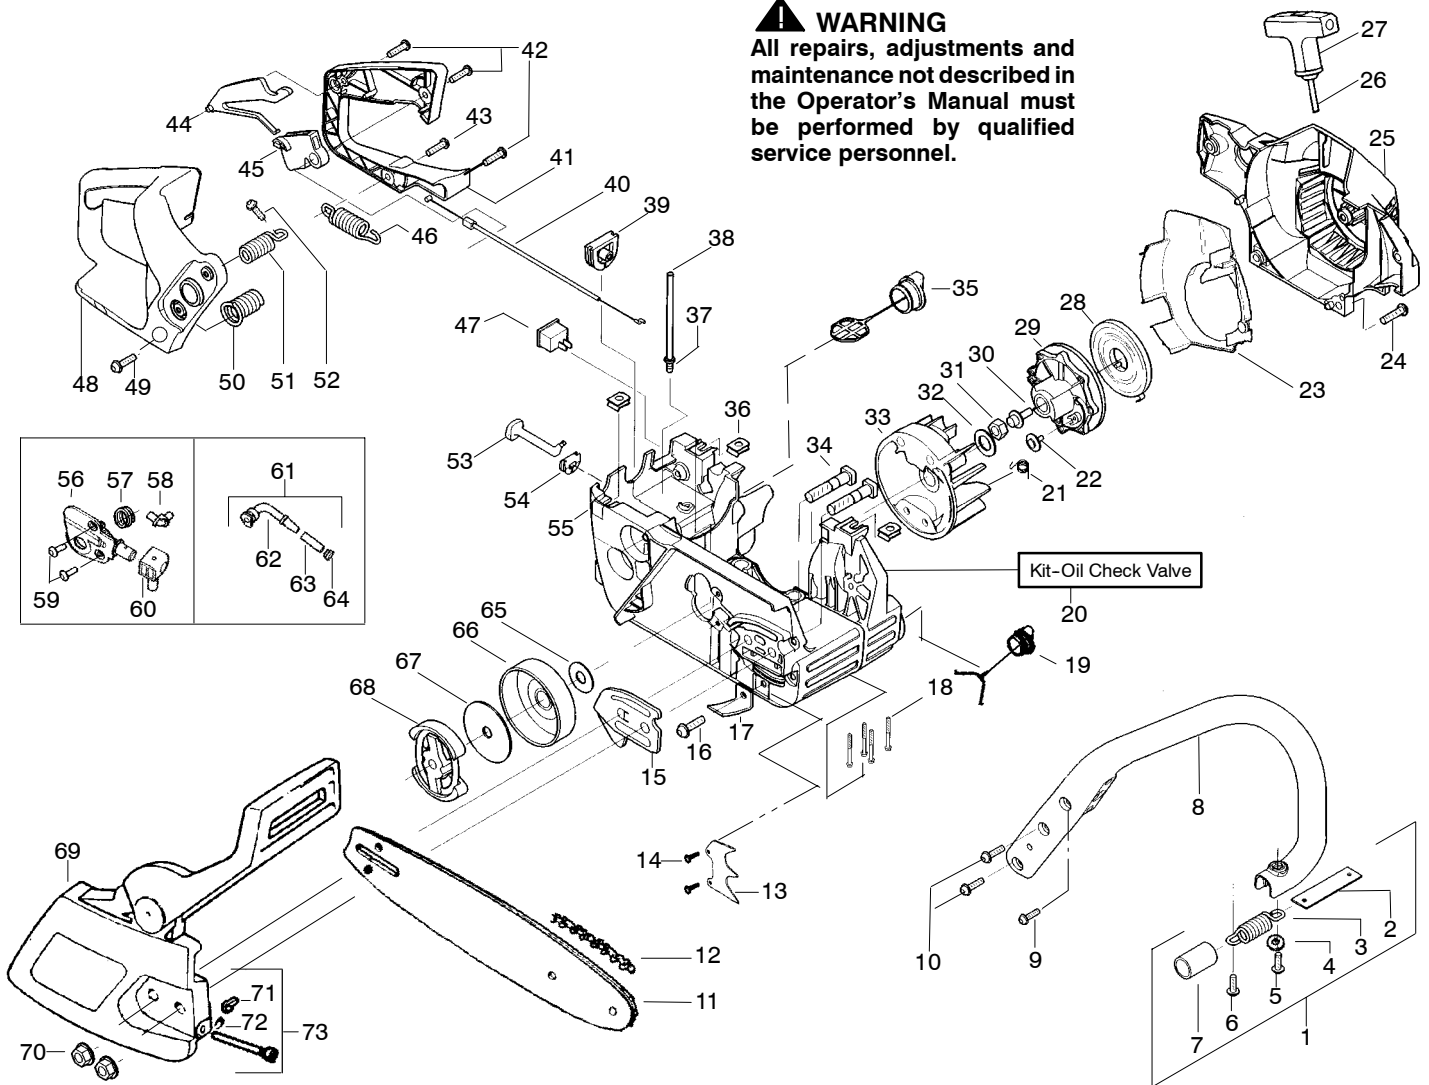

Ersetzt

Remplace

Vervangt

Reemplaza

Ersätter

106 29 99-61

⚠ WARNING
All repairs, adjustments and maintenance not described in the Operator's Manual must be performed by qualified service personnel.

Ref.	Part No.	Description	Ref.	Part No.	Description	Ref.	Part No.	Description
1.	530047963	Assy. - Isolator	27.	530056402	Handle - Starter	53.	530047605	Knob - Choke
2.	530047608	Strap - Limiter	28.	530027531	Spring - Recoil	54.	530049005	Grommet - Knob
3.	530042082	Spring - Isolator	29.	530037817	Pulley - Starter	55.	530056599	Assy - Chassis
4.	530015123	Washer	30.	530015920	Screw	56.	530071259	Kit - Oil Pump (Incls. 57,58,60)
5.	530016018	Screw	31.	530016134	Nut - Flywheel	57.	530037820	Gear - Worm Spring
6.	530015843	Screw	32.	530015127	Washer - Flywheel	58.	530049477	Elbow - Oil Pickup
7.	530036142	Sleeve - AV Spring	33.	530039209	Assy - Flywheel	59.	530016064	Screw
8.	530047583	Handle - Front	34.	530016133	Bolt - Bar	60.	530019206	Seal Block
9.	530015940	Screw	35.	530047192	Assy - Fuel Cap	61.	530047663	Assy - Oil Pickup (Incl. 62 - 64)
10.	530015814	Screw	36.	530015922	Nut - "U" - Type	62.	530038373	Pick - up Oiler
11.	---	Bar	37.	530023877	Fitting - fuel line	63.	530037821	Filter - Oil
12.	---	Chain	38.	530069216	Kit - Fuel line (large)	64.	530030189	Plug - Oil Filter
13.	530014381	Kit - Assy Spike (incl. 14)	39.	530047631	Grommet - Cable	65.	530015907	Washer - Thrust
14.	530015805	Screw	40.	530047602	Cable - Throttle	66.	530047061	Assy. - Clutch Drum w/bearing
15.	530038238	Plate - Bar Mounting	41.	530047581	Cover - Rear Handle	67.	530015611	Washer - Clutch
16.	530015814	Screw	42.	530015906	Screw	68.	530014949	Assy. Clutch
17.	530029850	Chain Catcher	43.	530015886	Screw	69.	530054678	Assy - Chain Brake
18.	530016132	Screw	44.	530036098	Lockout - Throttle	70.	530015917	Nut - Bar Mounting
19.	530010846	Assy - Oil Cap	45.	530036097	Trigger - Throttle	71.	530015826	Pin - Retainer
20.	530071666	Kit - Oil Check Valve	46.	530042082	Spring	72.	530038593	Retainer
21.	530023817	Spring - Starter Dog	47.	530069572	Kit - Switch	73.	530069611	Kit - Bar Adjust
22.	530016080	Screw	48.	530047582	Handle - Rear			
23.	530055723	Baffle - Air	49.	530015814	Screw			
24.	530015892	Screw	50.	530053274	Assy. Isolator - lower			
25.	530057099	Housing - Fan	51.	530071385	Kit - Isolator (Upper)			
26.	530069232	Kit - Rope	52.	530015875	Screw			