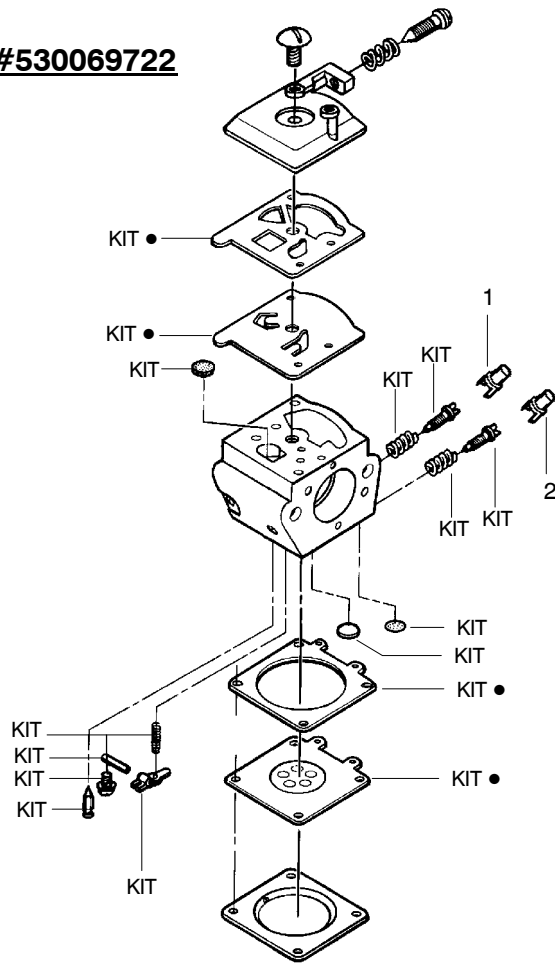

Carburetor Assembly – WT-391 – #530069722

Ref.	Part No.	Description
1.	530038479	Limiting Cap – High
2.	530038478	Limiting Cap – Low
3.	530069826	Carburetor Repair Kit (KIT = Indicates Contents) & Includes Limiting Caps
4.	530069844	Gasket/Diaphragm Kit (● = Indicates Contents)

Kit - Carburetor Assembly No. 530071621 - WT-625

Note: No Repair kits are available for this carburetor, please order the complete assembly part number 530-071621 - WT-625