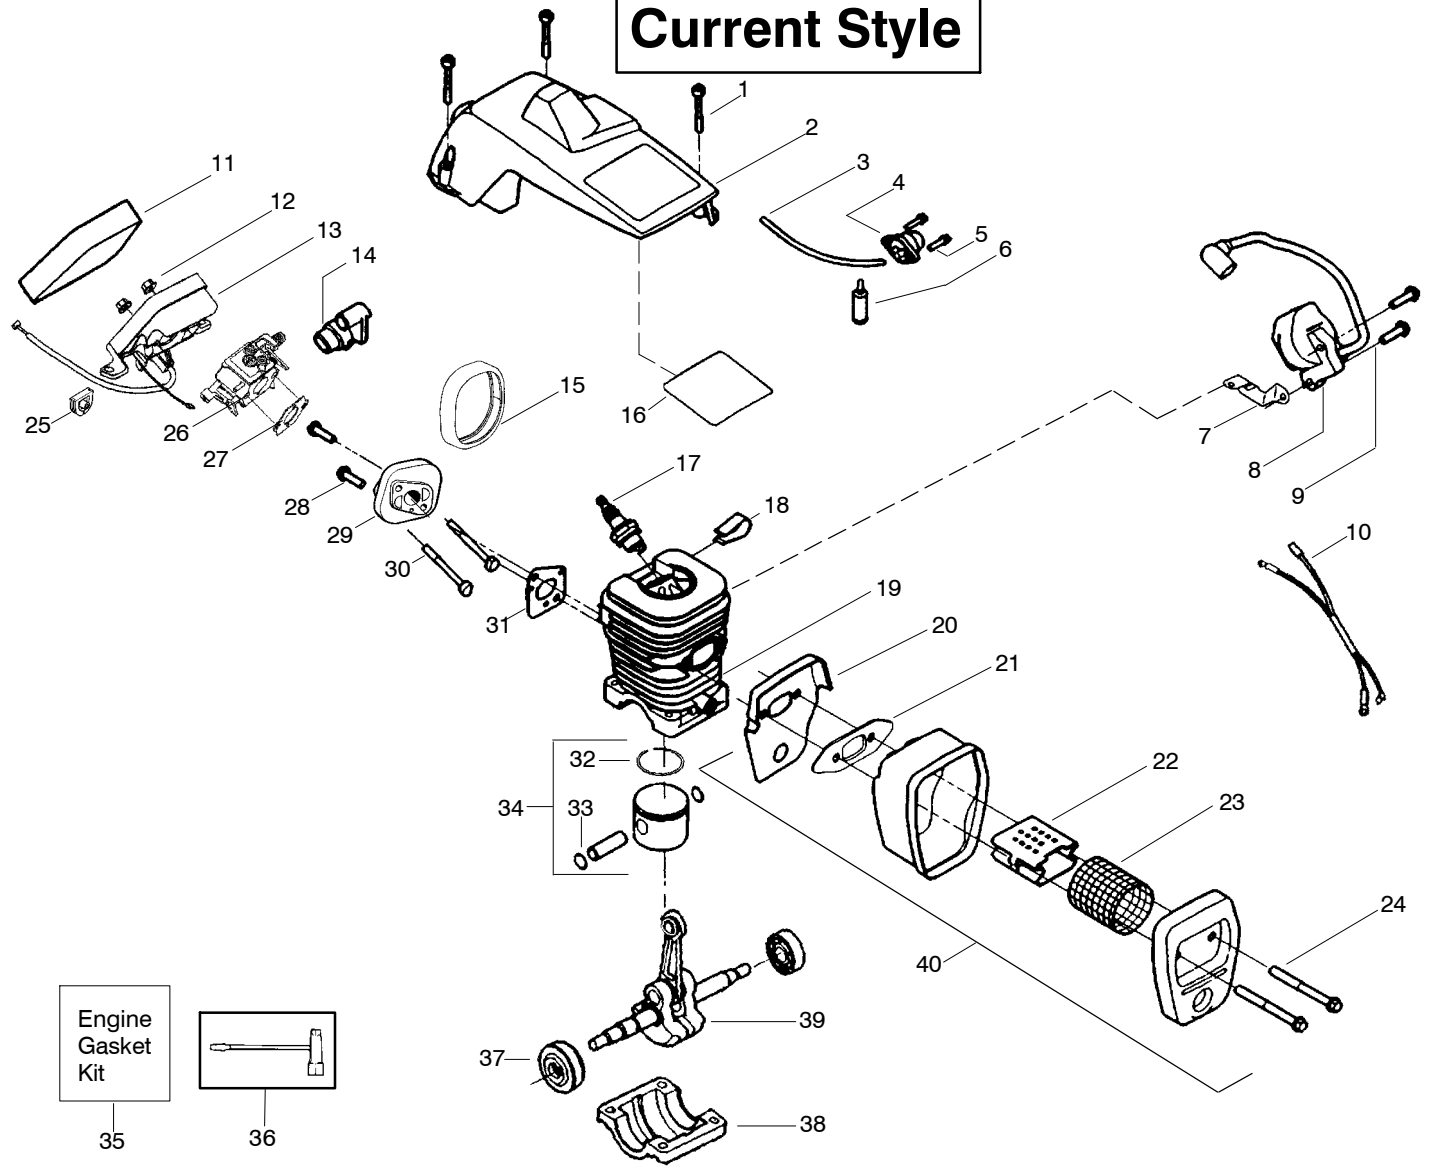

↗ = NEW PART NUMBER FOR THIS IPL

★ = REFER TO THE SERVICE REFERENCE INDICATED FOR MORE INFORMATION. (LOCATED AT END OF IPL)

Current Style

Ref.	Part No.	Description	Ref.	Part No.	Description	Ref.	Part No.	Description
1.	530016153	Screw	19.	530012550	Cylinder	34.	530071408	Kit-Piston (Incl. 30 & 31)
2.	530056914	Assy-Cylinder Shield (includes # 16)	20.	530049870	Backplate-Muffler	35.	530069608	Kit-Engine Gasket (Incl. 21, 27 & 31)
3.	530069247	Kit-Fuel Line (Small)	21.	530069608	Gasket-Muffler(kit)	36.	530031135	Bar Wrench
4.	530047213	Assy-Air Purge	22.	530037813	Diffuser-Muffler	37.	530056363	Assy-Seal & Bearing
5.	530015780	Screw	23.	530036103	Screen-Spark	38.	530037935	Cap-Crankcase
6.	530095646	Assy-Fuel Pick-up	24.	530016132	Bolt-Muffler	39.	530047062	Assy-Crankshaft
7.	530047442	Strap-Ground	25.	530047631	Grommet-Throttle Cable	40.	530047207	Assy-Muffler (Incl. 20-24)
8.	530039198	Ignition Module	26.	---	Kit-Carburetor			Not Shown
9.	530015814	Screw		530071820	Zama (W-20)			
10.	530057475	Assy-Wire Harness	27.	530069608	Gasket-Carb. (kit)			
11.	530037793	Foam-Air Filter	28.	530016386	Screw			
12.	530016101	Nut	29.	530049700	Carb. Adapter			
13.*	530057702	Assy-Air Box	30.	530016187	Screw			
14.	530035526	Grommet-Carb Adjust	31.	530069608	Gasket-Adaptor(kit)			
15.	530054144	Seal-Carb Adapter	32.	530038729	Ring-Piston			
16.	530055698	Reflector-Heat	33.	530015697	Retainer-Piston Pin			
17.	952030150	Spark Plug (RCJ-7Y)						
18.	530016136	Clip-High Tension Lead						