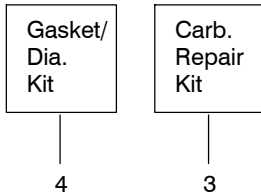

↗ = NEW PART NUMBER FOR THIS IPL

★ = REFER TO THE SERVICE REFERENCE INDICATED FOR MORE INFORMATION. (LOCATED AT END OF IPL)

Current Style

Ref.	Part No.	Description	Ref.	Part No.	Description	Ref.	Part No.	Description
1.	530016153	Screw	19.	530012550	Cylinder	34.	530071408	Kit-Piston (Incl. 30 & 31)
2.	530056914	Assy-Cylinder Shield (includes # 16)	20.	530049870	Backplate-Muffler	35.	530069608	Kit-Engine Gasket (Incl. 21, 27 & 31)
3.	530069247	Kit-Fuel Line (Small)	21.	530069608	Gasket-Muffler(kit)	36.	530031135	Bar Wrench
4.	530047213	Assy-Air Purge	22.	530037813	Diffuser-Muffler	37.	530056363	Assy-Seal & Bearing
5.	530015780	Screw	23.	530036103	Screen-Spark	38.	530037935	Cap-Crankcase
6.	530095646	Assy-Fuel Pick-up	24.	530016132	Bolt-Muffler	39.	530047062	Assy-Crankshaft
7.	530047442	Strap-Ground	25.	530047631	Grommet-Throttle Cable	40.	530047207	Assy-Muffler (Incl. 20-24)
8.	530039198	Ignition Module	26.	---	Kit-Carburetor			Not Shown
9.	530015814	Screw		530071820	Zama (W-20)			
10.	530057475	Assy-Wire Harness	27.	530069608	Gasket-Carb. (kit)			
11.	530037793	Foam-Air Filter	28.	530016386	Screw			
12.	530016101	Nut	29.	530049700	Carb. Adapter			
13.*	530057702	Assy-Air Box	30.	530016187	Screw			
14.	530035526	Grommet-Carb Adjust	31.	530069608	Gasket-Adaptor(kit)			
15.	530054144	Seal-Carb Adapter	32.	530038729	Ring-Piston			
16.	530055698	Reflector-Heat	33.	530015697	Retainer-Piston Pin			
17.	952030150	Spark Plug (RCJ-7Y)						
18.	530016136	Clip-High Tension Lead						

↗ = NEW PART NUMBER FOR THIS IPL * = REFER TO THE SERVICE REFERENCE INDICATED FOR MORE INFORMATION. (LOCATED AT END OF IPL)

Carburetor Assembly – WT-391 – #530069722

Ref.	Part No.	Description
1.	530038479	Limiter Cap – High
2.	530038478	Limiter Cap – Low
3.	530069826	Carburetor Repair Kit (KIT = Indicates Contents) & Includes Limiter Caps
4.	530069844	Gasket/Diaphragm Kit (● = Indicates Contents)