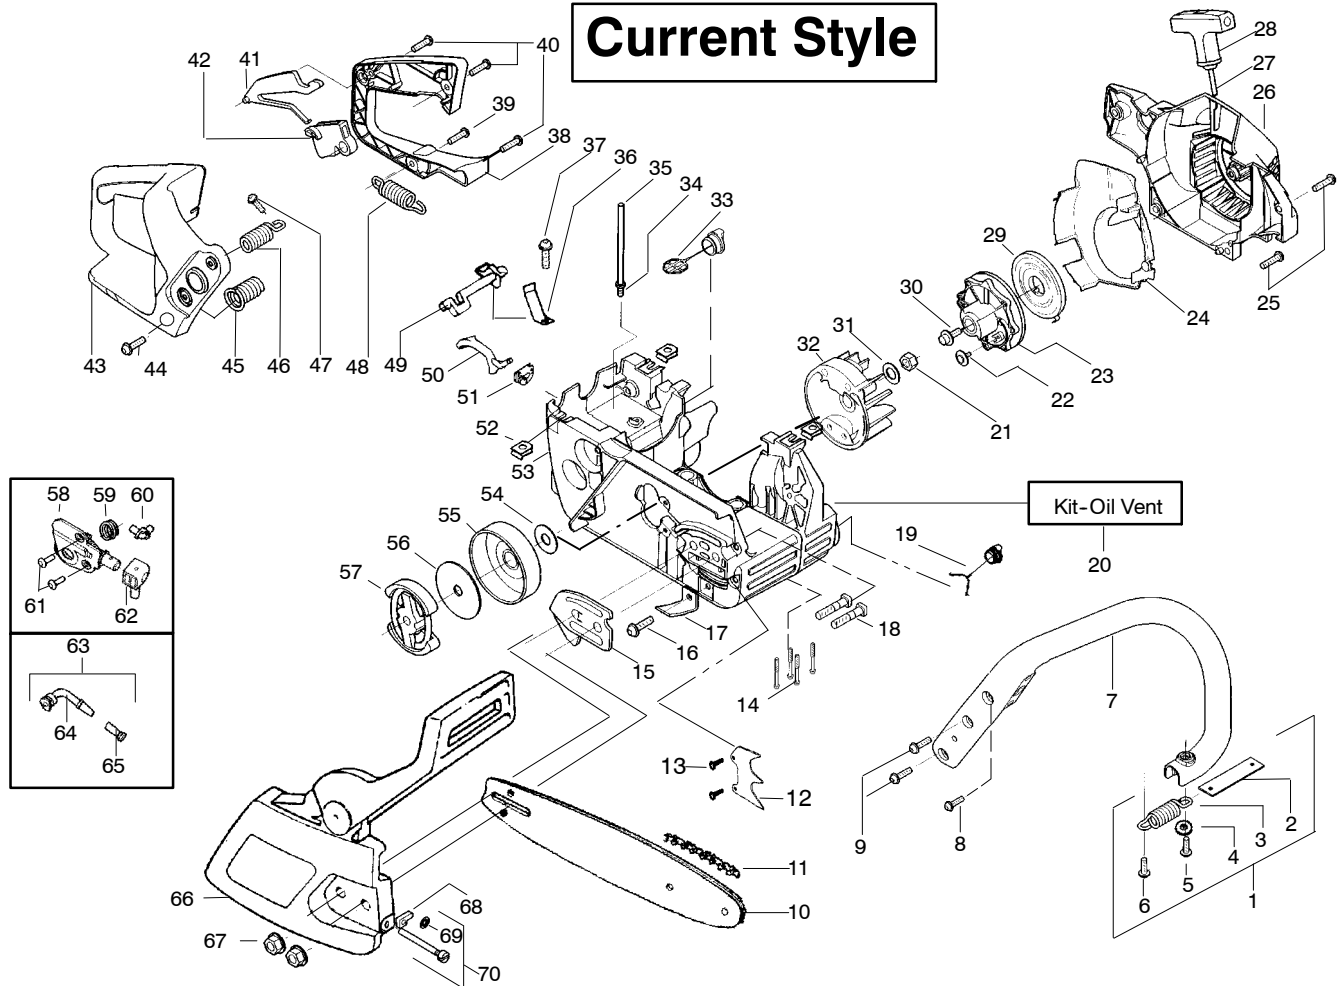

Ref.	Part No.	Description	Ref.	Part No.	Description	Ref.	Part No.	Description
1.	530047963	Assy.- Isolator	28.	530056402	Handle- Starter	53.	530058724	Kit-Chassis Assy. fuel lines and caps)
2.	530047608	Limiter Strap	29.	530027531	Spring-Recoil	54.	530015907	Washer-Thrust
3.	530042082	Spring-Isolator	30.	530015920	Screw	55.	530047061	Assy.-Clutch Drum w/bearing
4.	530015158	Washer	31.	530015127	Washer-Flywheel	56.	530015611	Washer-Clutch
5.	530016018	Screw	32.	530039187	Assy-Flywheel	57.	530014949	Assy. Clutch
6.	530015843	Screw	33.	530047192	Assy-Fuel Cap	58.	530071259	Kit - Oil Pump (incl. 59,60,62)
7.	530047583	Front Handle	34.	530023877	Fitting-fuel line	59.	530037820	Gear-Worm Spring
8.	530015940	Screw	35.	530069216	Kit-Fuel line (large)	60.	530049477	Elbow-Oil Pickup
9.	530015814	Screw	36.*	530016149	Spring-Switch	61.	530016064	Screw
10.	---	Bar	37.*	530015775	Screw	62.	530019206	Seal Block
11.	---	Chain	38.	530047581	Cover-Rear Handle	63.	530047663	Assy-Oil Pick-up (Incl. 64,65)
12.	530014381	Kit-Spike (Incl. 13)	39.	530015886	Screw	64.	530038373	Pick-up Oiler
13.	530016439	Screw	40.	530015906	Screw	65.	530056533	Filter-Oil
14.	530016132	Screw	41.	530036098	Throttle Lockout	66.	530054678	Assy.-Chain Brake
15.	530038238	Plate-Bar Mount.	42.	530036097	Trigger-Throttle	67.	530015917	Nut-Bar Mounting
16.	530015814	Screw	43.	530047582	Handle - Rear	68.	530015826	Pin-Bar Adjust
17.	530029850	Chain Catcher	44.	530015814	Screw	69.	530038593	Retainer
18.	530016133	Bolt-Bar	45.	530053274	Assy Isolator-lower	70.	530069611	Kit-Bar Adjusting (incl. # 68,69)
19.	530010846	Assy-Oil Cap	46.	530071385	Kit-Isolator (Upper)			
20.	530071666	Kit-Oil Vent	47.	530015875	Screw			
21.	530016134	Nut-Flywheel	48.	530042082	Spring-Isolator			
22.	530016080	Starer	49.*	530057473	Lever-Switch			
23.	530037817	Starter Pulley	50.*	530057474	Lever-Choke			
24.	530055723	Baffle-Air	51.	530049005	Grommet-Knob			
25.	530015892	Screw	52.	530015922	Nut-"U"-Type			
26.	530057099	Housing-Fan						
27.	530069232	Kit - Rope						

↙ = NEW PART NUMBER FOR THIS IPL

* = REFER TO THE SERVICE REFERENCE INDICATED FOR MORE INFORMATION. (LOCATED AT END OF IPL)