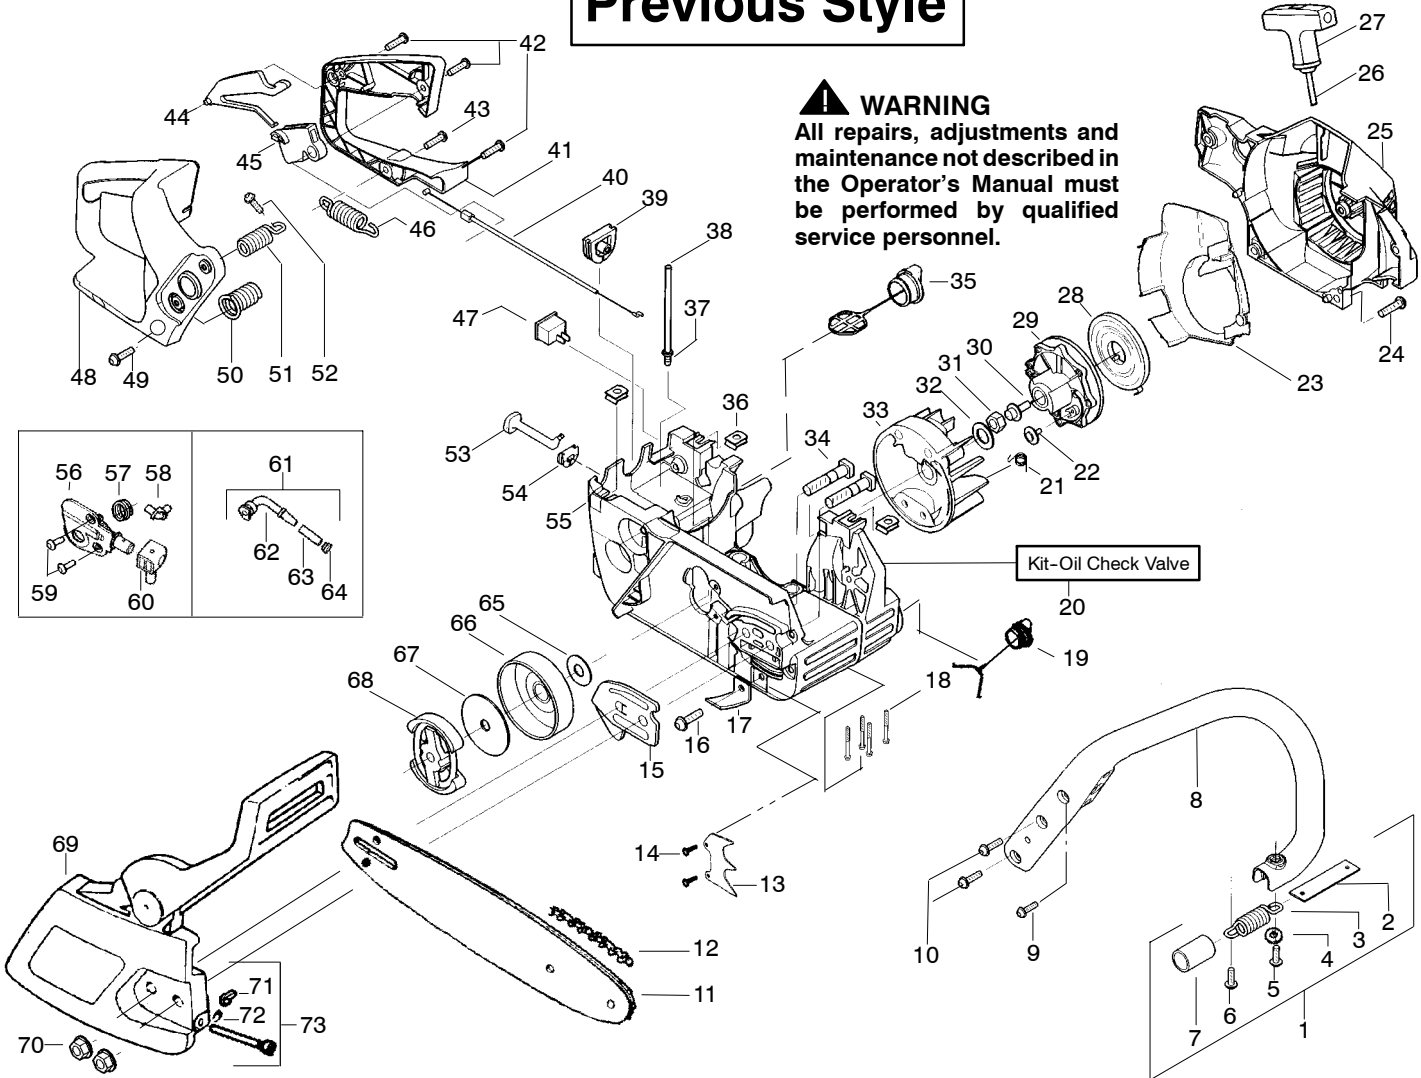

Previous Style

⚠ WARNING
All repairs, adjustments and maintenance not described in the Operator's Manual must be performed by qualified service personnel.

Ref.	Part No.	Description	Ref.	Part No.	Description	Ref.	Part No.	Description
1.	530047963	Assy. - Isolator	27.	530056402	Handle - Starter	53.	530047605	Knob - Choke
2.	530047608	Strap - Limiter	28.	530027531	Spring - Recoil	54.	530049005	Grommet - Knob
3.	530042082	Spring - Isolator	29.	530037817	Pulley - Starter	55.	530056599	Assy - Chassis
4.	530015123	Washer	30.	530015920	Screw	56.	530071259	Kit - Oil Pump (Incls. 57,58,60)
5.	530016018	Screw	31.	530016134	Nut - Flywheel	57.	530037820	Gear - Worm Spring
6.	530015843	Screw	32.	530015127	Washer - Flywheel	58.	530049477	Elbow - Oil Pickup
7.	530036142	Sleeve - AV Spring	33.	530039209	Assy - Flywheel	59.	530016064	Screw
8.	530047583	Handle - Front	34.	530016133	Bolt - Bar	60.	530019206	Seal Block
9.	530015940	Screw	35.	530047192	Assy - Fuel Cap	61.	530047663	Assy - Oil Pickup (Incl. 62 - 64)
10.	530015814	Screw	36.	530015922	Nut - "U" - Type	62.	530038373	Pick - up Oiler
11.	---	Bar	37.	530023877	Fitting - fuel line	63.	530037821	Filter - Oil
12.	---	Chain	38.	530069216	Kit - Fuel line (large)	64.	530030189	Plug - Oil Filter
13.	530014381	Kit - Assy Spike (incl. 14)	39.	530047631	Grommet - Cable	65.	530015907	Washer - Thrust
14.	530015805	Screw	40.	530047602	Cable - Throttle	66.	530047061	Assy. - Clutch Drum w/bearing
15.	530038238	Plate - Bar Mounting	41.	530047581	Cover - Rear Handle	67.	530015611	Washer - Clutch
16.	530015814	Screw	42.	530015906	Screw	68.	530014949	Assy. Clutch
17.	530029850	Chain Catcher	43.	530015886	Screw	69.	530054678	Assy - Chain Brake
18.	530016132	Screw	44.	530036098	Lockout - Throttle	70.	530015917	Nut - Bar Mounting
19.	530010846	Assy - Oil Cap	45.	530036097	Trigger - Throttle	71.	530015826	Pin - Retainer
20.	530071666	Kit - Oil Check Valve	46.	530042082	Spring	72.	530038593	Retainer
21.	530023817	Spring - Starter Dog	47. *	530069572	Kit - Switch	73.	530069611	Kit - Bar Adjust
22.	530016080	Screw	48.	530047582	Handle - Rear			
23.	530055723	Baffle - Air	49.	530015814	Screw			
24.	530015892	Screw	50.	530053274	Assy. Isolator - lower			
25.	530057099	Housing - Fan	51.	530071385	Kit - Isolator (Upper)			
26.	530069232	Kit - Rope	52.	530015875	Screw			

✓ = NEW PART NUMBER FOR THIS IPL   * = REFER TO THE SERVICE REFERENCE INDICATED FOR MORE INFORMATION. (LOCATED AT END OF IPL)