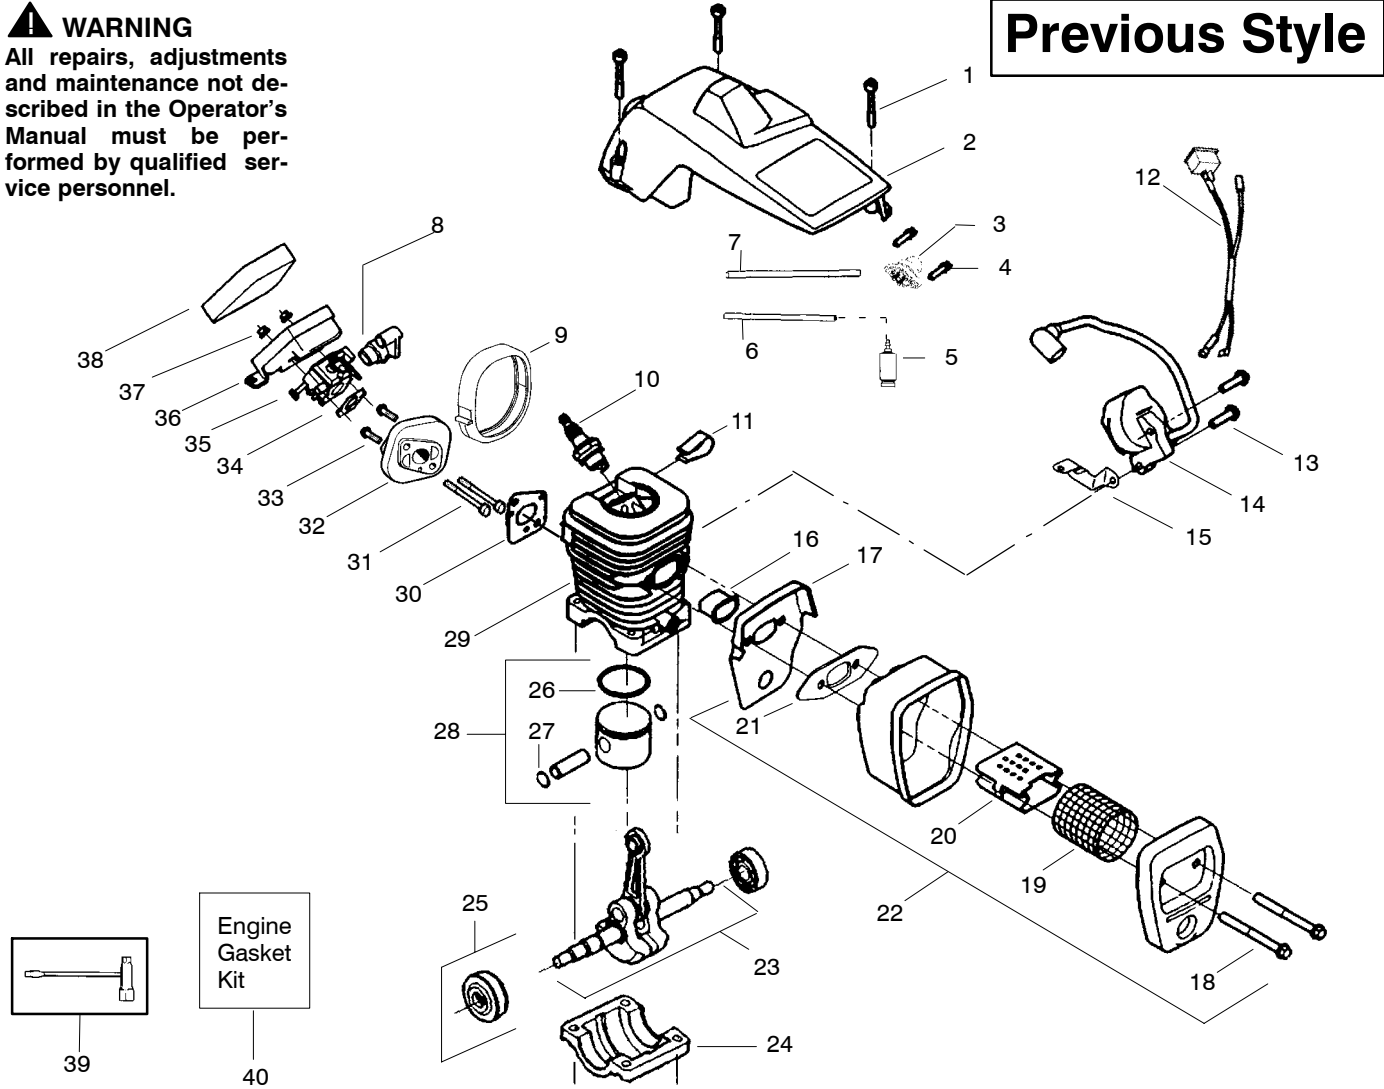

⚠ WARNING
All repairs, adjustments and maintenance not described in the Operator's Manual must be performed by qualified service personnel.

Previous Style

Ref.	Part No.	Description	Ref.	Part No.	Description	Ref.	Part No.	Description
1.	530016153	Screw	19.	530036103	Screen-Spark	36.★	530047604	Housing-Air Filter
2.	530056914	Shield-Cylinder	20.	530037813	Diffuser-Muffler	37.	530016101	Nut
3.	530047213	Assy-Air Purge	21.	530069608	Gasket-Muffler (kit)	38.	530037793	Air Filter - Foam
4.	530015780	Screw	22.	530047207	Assy-Muffler (Incl. 17-21)	39.	530031135	Wrench-Bar
5.	530095646	Assy-Fuel Pick-up	23.	530047062	Assy-Crankshaft	40.	530069608	Kit-Engine Gasket (incl. 34,30,21)
6.	530069247	Kit-Line Purge/Carb. (Small Dia)	24.	530037935	Cap-Crankcase			
7.	530069216	Kit-Line Purge/Tank (large line)	25.	530056363	Assy-Seal & Bearing			
8. ↗	530035526	Grommet-Carb Adjust.	26.	530038729	Ring-Piston			
9.	530054144	Seal-Carb Adapter	27.	530015697	Retainer - Piston Pin			
10.	952030150	Spark Plug (RCJ-7Y)	28.	530071408	Kit-Piston - (incl. 26-27)			
11.	530016136	Clip-High Tension Lead	29.	530071412	Kit-Cylinder			
12.	530049117	Assy-Wire Harness (includes switch)	30.	530069608	Gasket-Carb.			
13.	530015814	Screw	31.	530016187	Adapter (kit)			Not Shown
14.	530039167	Module-Ignition	32.	530049700	Screw	530163280	530163280	Manual - (Scan)
15.	530047442	Strap-Ground	33.	530016386	Kit-Carb. Adapter	530163281	530163281	Manual - (Euro - I)
16.	530037652	Insulator-Heat	34.	530069608	Screw	530163283	530163283	Manual - (Euro - II)
17.	530049870	Back Plate-Muffler	35.	---	Carb. Gasket (kit)	530163284	530163284	Manual - (N. America)
18.	530016132	Screw		530069722	Kit-Carburetor (WT-391)	530047630	530047630	Decal - Stop
				530071621	Kit-Carburetor (WT-625)	530038317	530038317	Cap-Low Limiter(blue)
						530038318	530038318	Cap-High Limiter(red)

↗ = NEW PART NUMBER FOR THIS IPL

★ = REFER TO THE SERVICE REFERENCE INDICATED FOR MORE INFORMATION. (LOCATED AT END OF IPL)