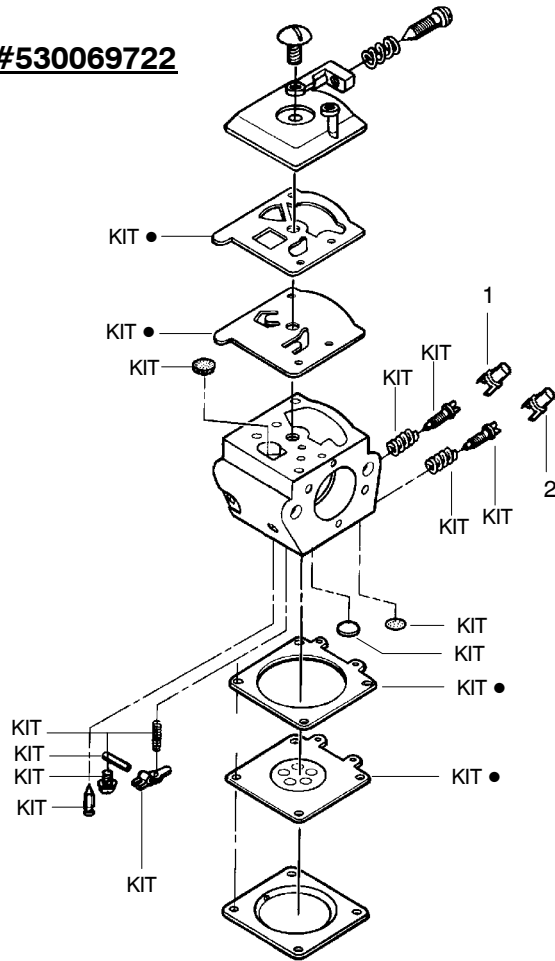

↗ = NEW PART NUMBER FOR THIS IPL

★ = REFER TO THE SERVICE REFERENCE INDICATED FOR MORE INFORMATION. (LOCATED AT END OF IPL)

Current Style

Ref.	Part No.	Description	Ref.	Part No.	Description	Ref.	Part No.	Description
1.	530016153	Screw	19.	530012550	Cylinder	34.	530071408	Kit-Piston (Incl. 30 & 31)
2.	530056914	Assy-Cylinder Shield (includes # 16)	20.	530049870	Backplate-Muffler	35.	530069608	Kit-Engine Gasket (Incl. 21, 27 & 31)
3.	530069247	Kit-Fuel Line (Small)	21.	530069608	Gasket-Muffler(kit)	36.	530031135	Bar Wrench
4.	530047213	Assy-Air Purge	22.	530037813	Diffuser-Muffler	37.	530056363	Assy-Seal & Bearing
5.	530015780	Screw	23.	530036103	Screen-Spark	38.	530037935	Cap-Crankcase
6.	530095646	Assy-Fuel Pick-up	24.	530016132	Bolt-Muffler	39.	530047062	Assy-Crankshaft
7.	530047442	Strap-Ground	25.	530047631	Grommet-Throttle Cable	40.	530047207	Assy-Muffler (Incl. 20-24)
8.	530039198	Ignition Module	26.	---	Kit-Carburetor			Not Shown
9.	530015814	Screw		530071820	Zama (W-20)			
10.	530057475	Assy-Wire Harness	27.	530069608	Gasket-Carb. (kit)			
11.	530037793	Foam-Air Filter	28.	530016386	Screw			
12.	530016101	Nut	29.	530049700	Carb. Adapter			
13.*	530057702	Assy-Air Box	30.	530016187	Screw			
14.	530035526	Grommet-Carb Adjust	31.	530069608	Gasket-Adaptor(kit)			
15.	530054144	Seal-Carb Adapter	32.	530038729	Ring-Piston			
16.	530055698	Reflector-Heat	33.	530015697	Retainer-Piston Pin			
17.	952030150	Spark Plug (RCJ-7Y)						
18.	530016136	Clip-High Tension Lead						

↗ = NEW PART NUMBER FOR THIS IPL * = REFER TO THE SERVICE REFERENCE INDICATED FOR MORE INFORMATION. (LOCATED AT END OF IPL)

Carburetor Assembly – WT-391 – #530069722

Ref.	Part No.	Description
1.	530038479	Limiter Cap – High
2.	530038478	Limiter Cap – Low
3.	530069826	Carburetor Repair Kit (KIT = Indicates Contents) & Includes Limiter Caps
4.	530069844	Gasket/Diaphragm Kit (● = Indicates Contents)