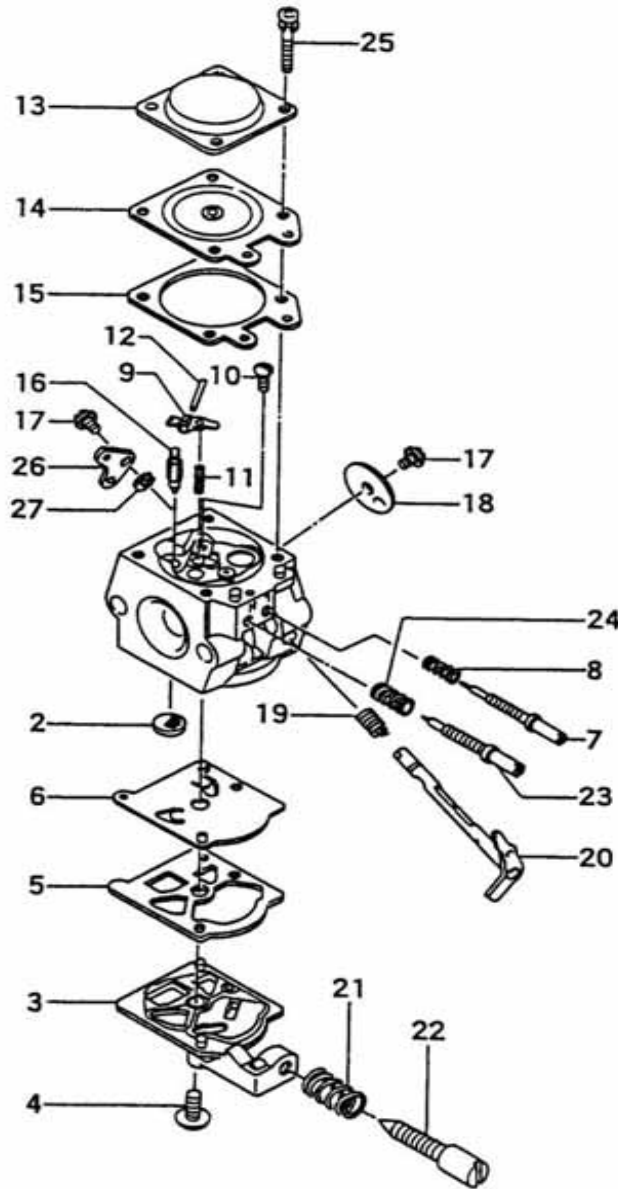

C11

Tanaka

ECS 3300/B/C/D

C11
08

ECS-3300,B,C,D CARBURETOR

Parts List

Ref.	Part No.	Description	Q'ty	Serial No.
002	578-25007-20	INLET SCREEN	1	
003	575-25028-20	PUMP BODY	1	
004	514-25001-20	SET SCREW	1	
005	577-25007-20	PUMP GASKET	1	
006	576-25006-20	PUMP DIAPHRAGM	1	
007	461-25027-20	LOW ADJUST SCREW	1	
008	623-25032-20	HIGH/LOW ADJUST SPRING	1	
009	473-25001-20	VALVE HINGE	1	
010	546-25001-20	HINGE PIN SET SCREW	1	
011	477-25013-20	VALVE SPRING	1	- S195257
011	477-25080-20	VALVE SPRING	1	- V075665
011	477-25088-20	VALVE SPRING	1	V075666 -
012	605-25001-20	HINGE PIN	1	
013	476-25004-20	DIAPHRAGM COVER	1	
014	474-25001-80	METERING DIAPHRAGM COMP.	1	
015	475-25038-20	DIAPHRAGM GASKET	1	
016	603-25001-20	NEEDLE VALVE	1	- S195257
016	603-25012-20	NEEDLE VALVE	1	S195258 -
017	467-25003-20	SHUTTER SCREW	2	
018	488-25001-20	THROTTLE VALVE	1	- S195257
018	488-25007-20	THROTTLE VALVE	1	S195258 -
019	486-25040-20	THROTTLE SPRING	1	
020	464-25016-80	THROTTLE SHAFT COMP.	1	- T103834
020	464-25098-80	THROTTLE SHAFT COMP.	1	T103835 -
021	463-25006-20	IDLE ADJUST SPRING	1	
022	462-25016-20	IDLE ADJUST SCREW	1	
023	460-25027-20	HIGH ADJUST SCREW	1	
024	485-25040-20	HIGH ADJUSTMENT SPRING	1	
025	548-25012-20	SET SCREW	4	
026	491-25085-20	THROTTLE LEVER	1	
027	489-25007-20	STOP RING	1	