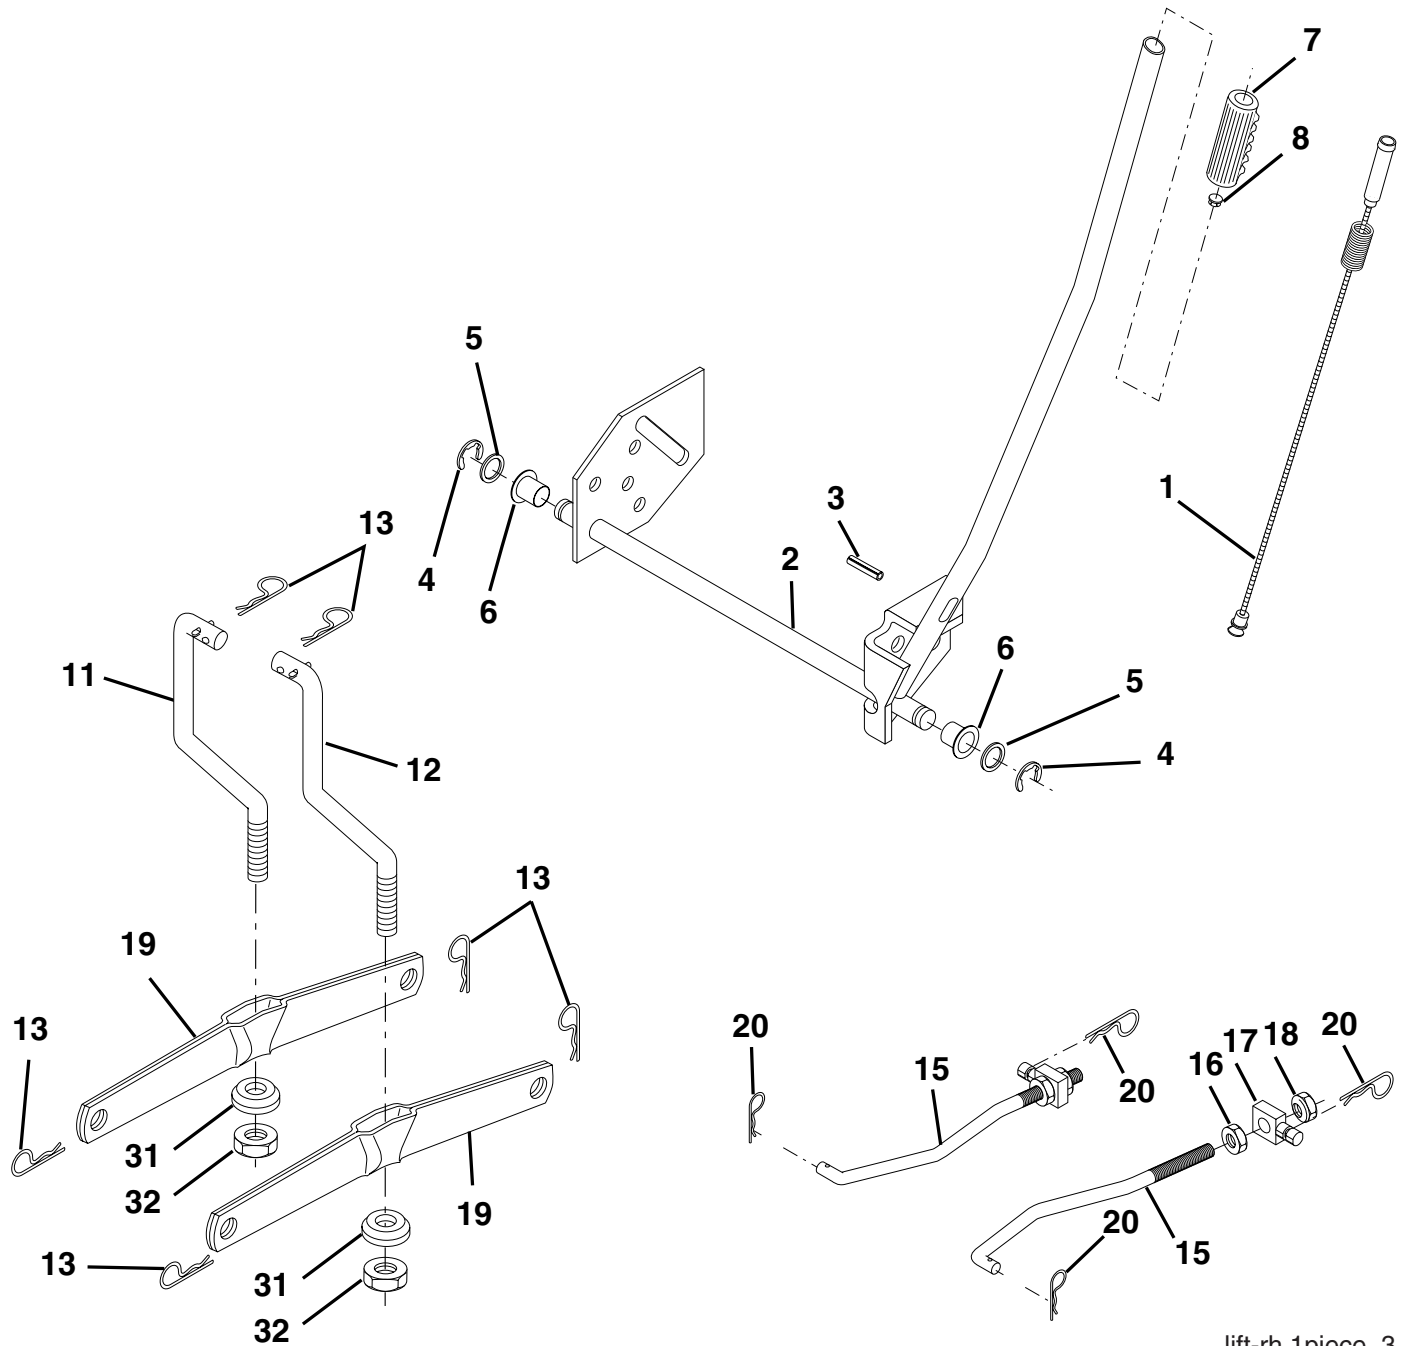

NOTE: All component dimensions given in U.S. inches
1 inch = 25.4 mm

REPAIR PARTS

TRACTOR - - MODEL NUMBER PO1192A

SEAT

seat_lt.bolt_1

KEY NO.	PART NO.	DESCRIPTION	KEY NO.	PART NO.	DESCRIPTION
1	175389	Seat	14	72050412	Bolt Rdhd Sht Nk 1/4 - 20 x 1 -1/2
2	140551	Bracket Seat Pivot	15	134300	Spacer Split .28 x .96
3	71110616	Bolt Hex 3/8 - 16 x 1	16	121250X	Spring Cprsn
4	19131610	Washer 13/32 x 1 x10 Ga.	17	123976X	Nut Lock 1/4 Lge Flg
5	145006	Clip Push-In Hinged	21	171852	Bolt Shoulder 5/16-18 unc-2A
6	73800600	Nut Lock Hex w/Ins 3/8 - 16	22	73800500	Nut Lock Hex w/Ins 5/16 - 18
7	124181X	Spring Seat Cprsn 2 250 Blk Zi	23	71110814	Bolt Hex
8	17000616	Screw 3/8-16 x 1.5	24	19171912	Washer 17/32 x 1-3/16 x 12 Ga.
9	19131614	Washer 13/32 x 1 x 14 Ga.	25	127018X	Bolt Shoulder 5/16-18 x .62
10	182493	Pan Pnt Seat (Blk)	26	10040800	Washer Lock Hvy Hlcl Spr 1/2
12	121246X	Bracket Pnt Mounting Switch			
13	121248X	Bushing Snap Blk Nyl			

WHEELS & TIRES

KEY NO.	PART NO.	DESCRIPTION
1	59192	Cap, Tire valve
2	65139	Stem, Valve
3	106222X	Tire, Front
4	59904	Tube, Front (Service item only)
5	106732X624	Rim assembly, 6" front
6	278H	Fitting, Grease (Front wheel only)
7	9040H	Bearing, Flange (Front wheel only)
8	106108X624	Rim assembly, 8" rear
9	106268X	Tire, Rear
10	7152J	Tube, Rear (Service item only)
11	104757X428	Cap, Hub Axle
--	144334	Sealant, Tire (10 oz. Tube)

NOTE: All component dimensions given in U.S. inches
1 inch = 25.4 mm

REPAIR PARTS

TRACTOR - - MODEL NUMBER PO1192A

MOWER LIFT

lift-rh.1piece_3

KEY NO.	PART NO.	DESCRIPTION
1	159461	Wire Asm Inner/Sprg w/plunger
2	159476	Shaft Asm Lift RH
3	178981	Pin Groove 1 500 Zinc
4	12000002	E Ring #5133-62
5	19211621	Washer 21/32 x 1 x 21 Ga.
6	120183X	Bearing Nylon Blk 629 Id
7	109413X	Grip Handle Bicycle Matte Blk
8	124526X	Button Plunger Black
11	139865	Link Lift LH Fixed Length
12	139866	Link Lift RH Fixed Length
13	4939M	Retainer Spring