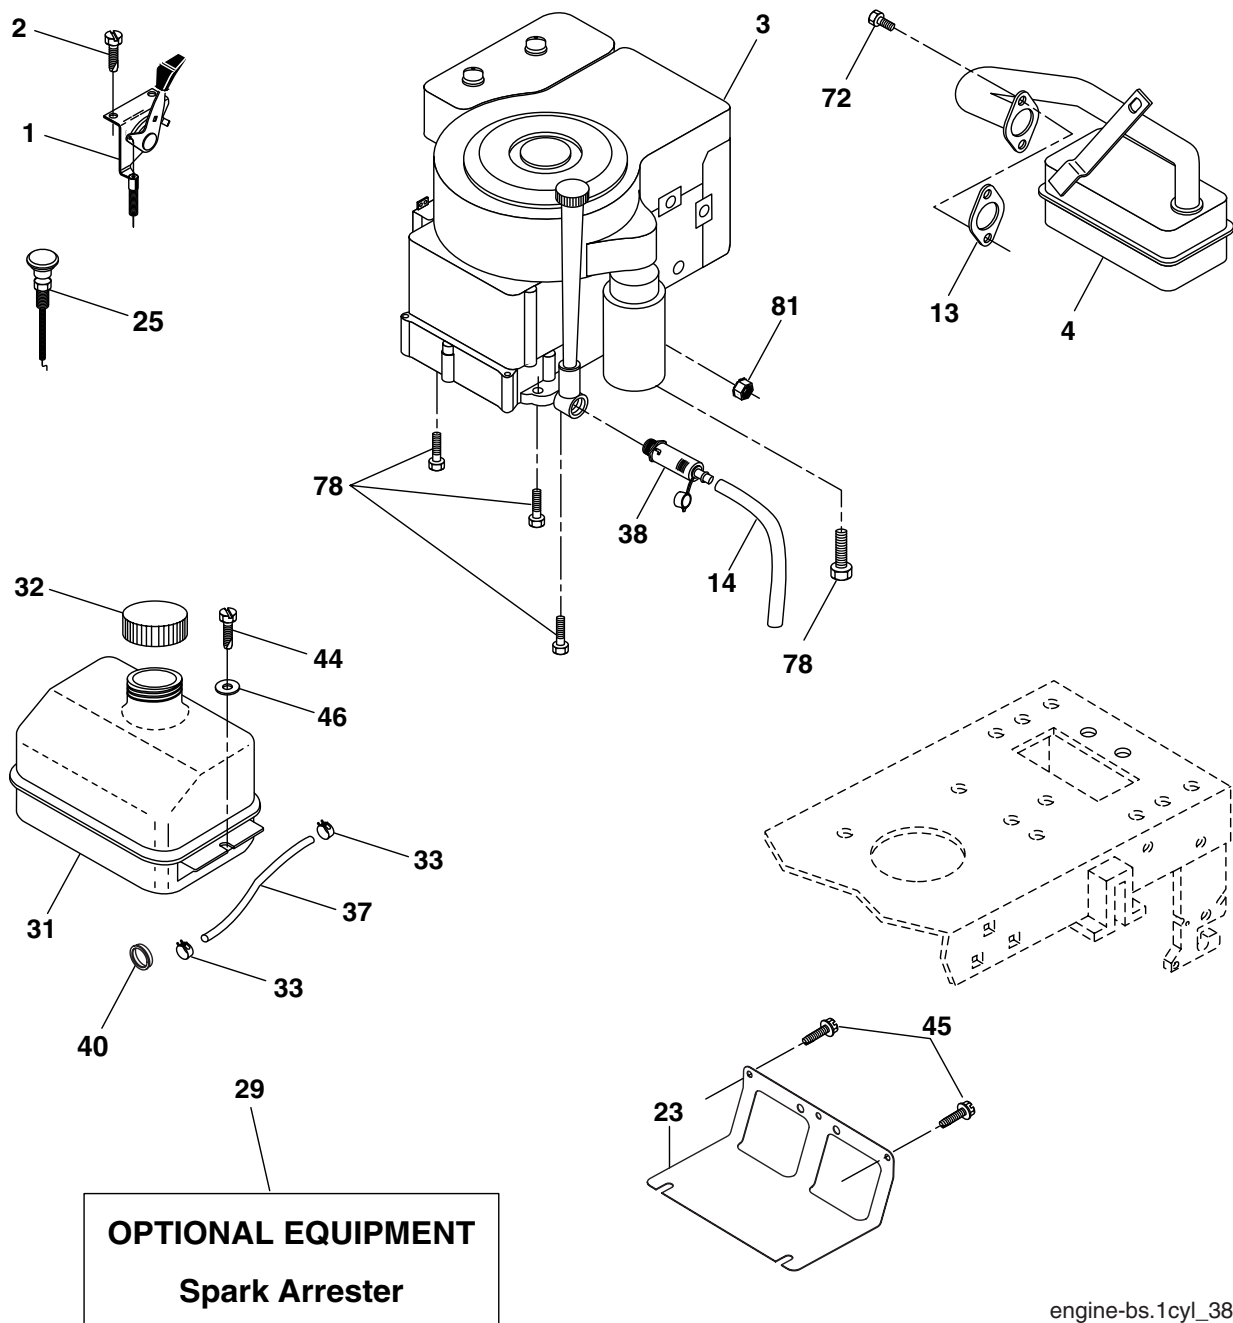

NOTE: All component dimensions given in U.S. inches
1 inch = 25.4 mm

REPAIR PARTS

TRACTOR - - MODEL NUMBER PO1192A

STEERING

steering_pl.it_46

REPAIR PARTS

TRACTOR - - MODEL NUMBER PO1192A

STEERING

NOTE: All component dimensions given in U.S. inches
1 inch = 25.4 mm.

REPAIR PARTS

TRACTOR - - MODEL NUMBER PO1192A

ENGINE

engine-bs.1cyl_38

KEY NO.	PART NO.	DESCRIPTION
1	170551	Control Throttle
2	17720408	Screw Hex Thd Cut 1/4-20 x 1/2
3	-----	Engine, B&S 28A807 (Order parts from engine manufacturer)
4	179758	Muffler Exhaust B&S
13	165291	Gasket Eng 1 313 Id Tin Plated
14	148456	Tube Drain Oil Easy
23	169837	Shield BRN/DBR Guard
25	180945	Control Choke
29	137180	Kit Spark Arrester (Flat Scrn)
31	184900	Tank Fuel Front
32	140527	Cap Asm Fuel

NOTE: All component dimensions given in U.S. inches
1 inch = 25.4 mm

REPAIR PARTS

TRACTOR - - MODEL NUMBER PO1192A

SEAT

seat_lt.bolt_1

KEY NO.	PART NO.	DESCRIPTION	KEY NO.	PART NO.	DESCRIPTION
1	175389	Seat	14	72050412	Bolt Rdhd Sht Nk 1/4 - 20 x 1 -1/2
2	140551	Bracket Seat Pivot	15	134300	Spacer Split .28 x .96
3	71110616	Bolt Hex 3/8 - 16 x 1	16	121250X	Spring Cprsn
4	19131610	Washer 13/32 x 1 x10 Ga.	17	123976X	Nut Lock 1/4 Lge Flg
5	145006	Clip Push-In Hinged	21	171852	Bolt Shoulder 5/16-18 unc-2A
6	73800600	Nut Lock Hex w/Ins 3/8 - 16	22	73800500	Nut Lock Hex w/Ins 5/16 - 18
7	124181X	Spring Seat Cprsn 2 250 Blk Zi	23	71110814	Bolt Hex
8	17000616	Screw 3/8-16 x 1.5	24	19171912	Washer 17/32 x 1-3/16 x 12 Ga.
9	19131614	Washer 13/32 x 1 x 14 Ga.	25	127018X	Bolt Shoulder 5/16-18 x .62
10	182493	Pan Pnt Seat (Blk)	26	10040800	Washer Lock Hvy Hlcl Spr 1/2
12	121246X	Bracket Pnt Mounting Switch			
13	121248X	Bushing Snap Blk Nyl			