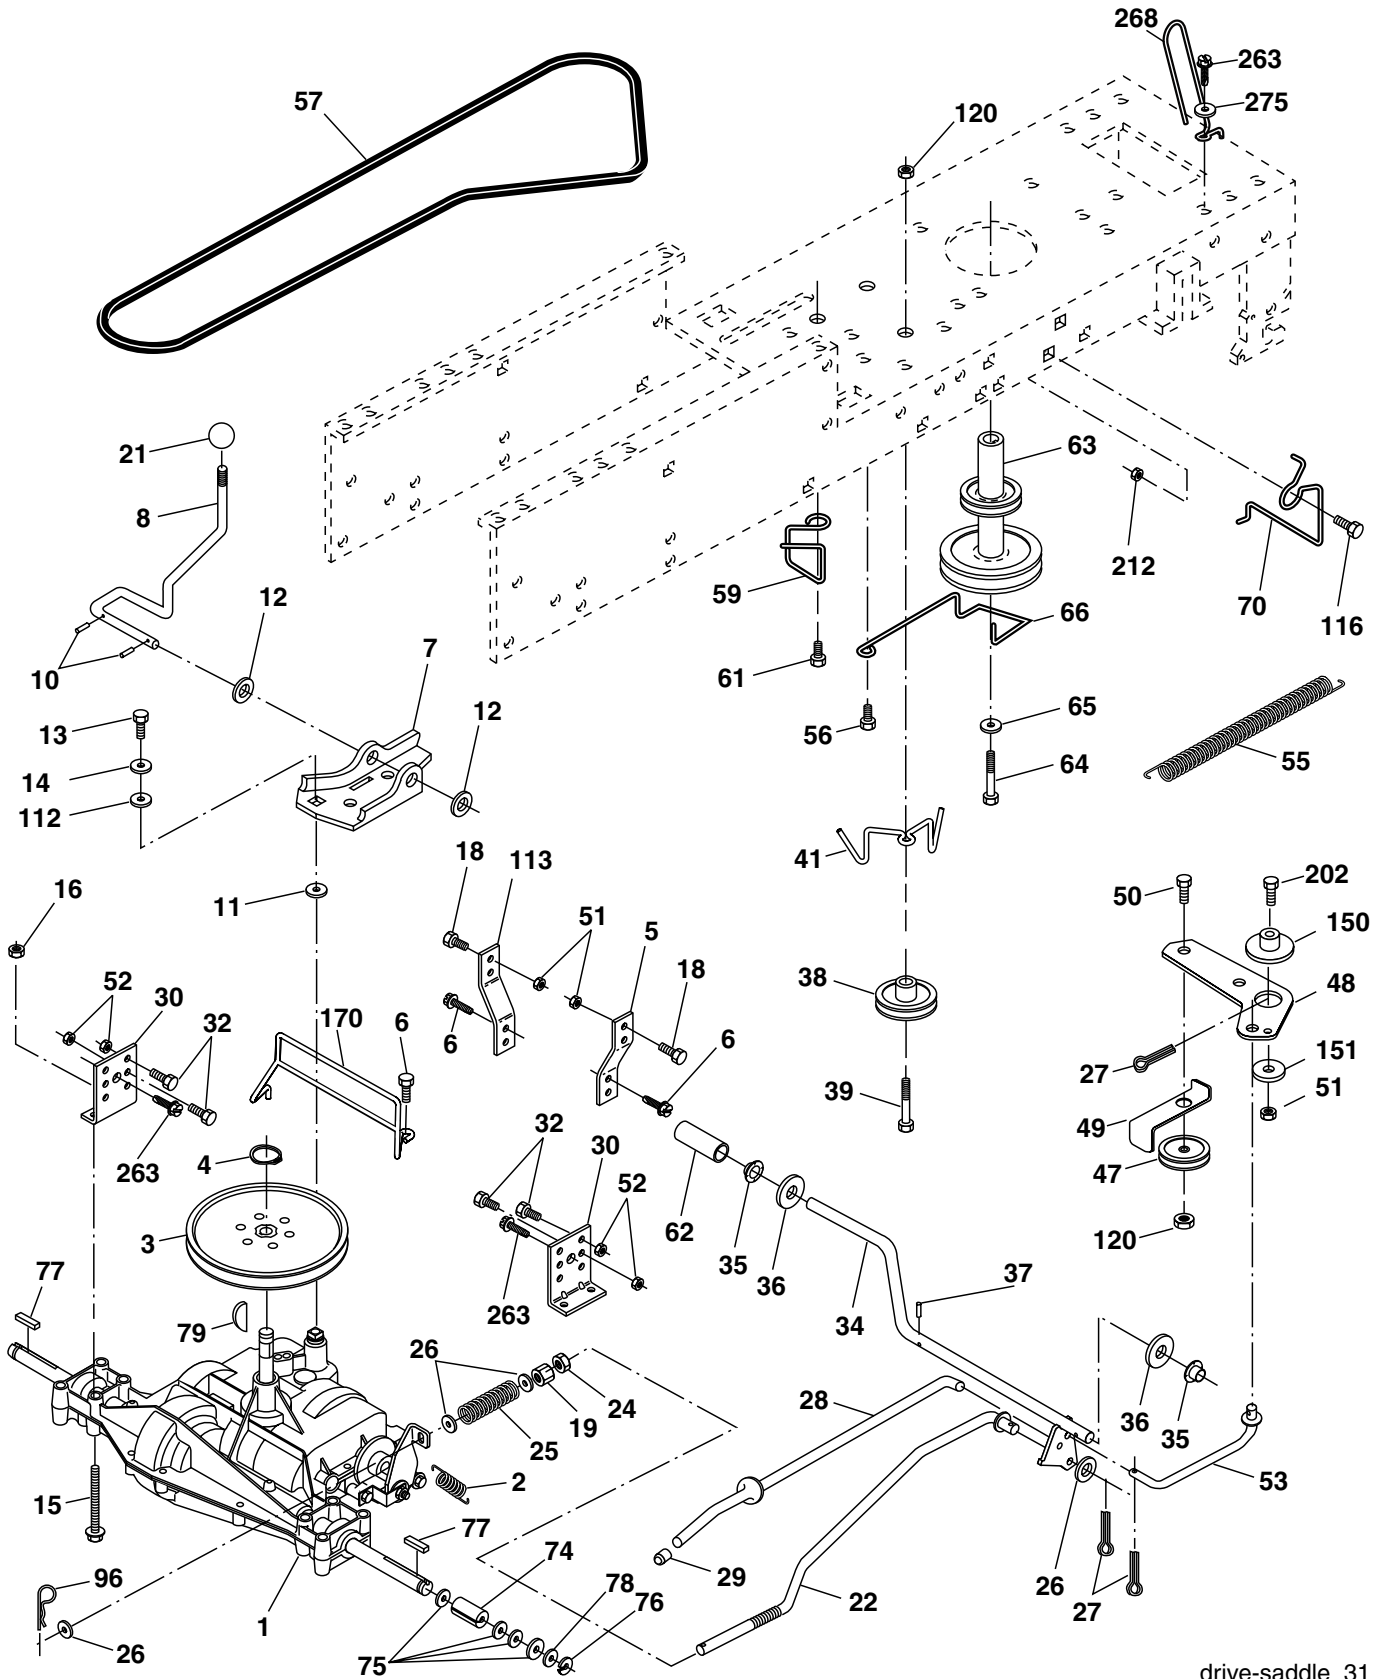

REPAIR PARTS

TRACTOR -- MODEL NUMBER PO1192A

DRIVE

REPAIR PARTS

TRACTOR - - MODEL NUMBER PO1192A

DRIVE

KEY NO.	PART NO.	DESCRIPTION	KEY NO.	PART NO.	DESCRIPTION
1	-----	Transaxle Peerless Model 204-506B (Order parts from transaxle manufacturer)	49	123205X	Retainer Belt Style Spring
2	146682	Spring Return Brake	50	72110612	Bolt Carr Sh 3/8-16 x 1-1/2 Gr. 5
3	123666X	Pulley Transaxle 18"tires	51	73680600	Nut Crownlock 3/8-16 unc
4	12000028	Ring Retainer # 5100-62	52	73680500	Nut Crownlock 5/16-18 unc
5	121520X	Strap Torque 30 Degrees RH	53	105710X	Link Clutch 7 66
6	17000512	Screw 5/16-18 x 3/4	55	105709X	Spring Return Clutch 6 75
7	162240	Plate Rod Shift T/a	56	17060620	Screw 3/8-16 x 1-1/4
8	131679	Rod Shifter Blk	57	130801	V-Belt Ground Drive 95
10	76020416	Pin Cotter 1/8 x 1 Cad	59	169691	Keeper Belt Chassis Span Ctr
11	105701X	Washer Plate Shf 388 Sq Hole	61	17120614	Screw 3/8-16 x .875
12	19151216	Washer 15/32 x 3/4 x 16 Ga.	62	8883R	Cover Pedal Blk Round
13	74550412	Bolt 1/4-28 unf Gr. 8 w/Patch	63	180219	Engine Pulley
14	10040400	Washer Lock Hvy Helical 1/4	64	173937	Bolt Hex 7/16-20 x 4 Gr. 5
15	74490544	Bolt Hex Flghd 5/16-18 Gr. 5	65	10040700	Washer Lock Hvy Hlcl Spr 7/16
16	73800500	Nut 5/16-18	66	154778	Keeper Belt Engine
18	74780616	Bolt Fin Hex 3/8-16 unc x 1 Gr. 5	70	180218	Guide Belt Mower Drive RH
19	73800600	Nut lock Hex w/lns 3/8-16 Unc	74	137057	Spacer Axle
21	106933X	Knob Rd 1/2-13 Plstc Thds Blk	75	121749X	Washer 25/32 x 1 1/4 x 16 Ga.
22	130804	Rod Brake LT	76	12000001	E-ring #5133-75
24	73350600	Nut Hex Jam 3/8-16 unc	77	123583X	Key Square 2 0 x 1845/ 1865
25	106888X	Spring Rod Brake 2 00 Zinc	78	121748X	Washer 25/32 x 1-5/8 x 16 Ga.
26	19131316	Washer 13/32 x 13/16 x 16 Ga.	79	2228M	Key Woodruff
27	76020412	Pin Cotter 1/8 x 3/4 Cad	96	4497H	Retainer Spring 1"
28	175765	Rod Brake Parking LT/YT	112	19091210	Washer 9/32 x 3/4 x 10 Ga.
29	71673	Cap Brake Parking Black	113	127285X	Strap Torque 90 Degrees LH
30	174973	Bracket Transmission	116	72140608	Bolt Rdhd Sq Neck 3/8-16 x 1
32	74760512	Bolt Fin Hex 5/16-18 x 3/4	120	73900600	Nut Lock Flg 3/8-16
34	175578	Shaft Asm Pedal Foot Nibbed	150	175456	Spacer Retainer Lt
35	120183X	Bearing Nylon Blk 629 Id	151	19133210	Washer 13/32 x 2 x 10 Ga.
36	19211616	Washer 21/32 x 1 x 16 Ga.	170	187414	Keeper, Belt Transaxle
37	1572H	Pin Roll 3/16 x 1"	202	72110614	Bolt Carr Sh 3/8-16 x 1-3/4 Gr. 5
38	179114	Pulley Composite Flat	212	145212	Nut Hex Flg Lock
39	72110622	Bolt 3/8-16 x 2-3/4	263	17000612	Screw 3/8-16 x 3/4
41	175556	Keeper Belt Idler	268	182402	Guard Muffler RH
47	127783	Pulley Idler V Groove Plastic	275	19131614	Washer 13/32 x 1 x 14 Ga.
48	154407	Bellcrank Clutch Grnd Drv STL			

NOTE: All component dimensions given in U.S. inches
1 inch = 25.4 mm