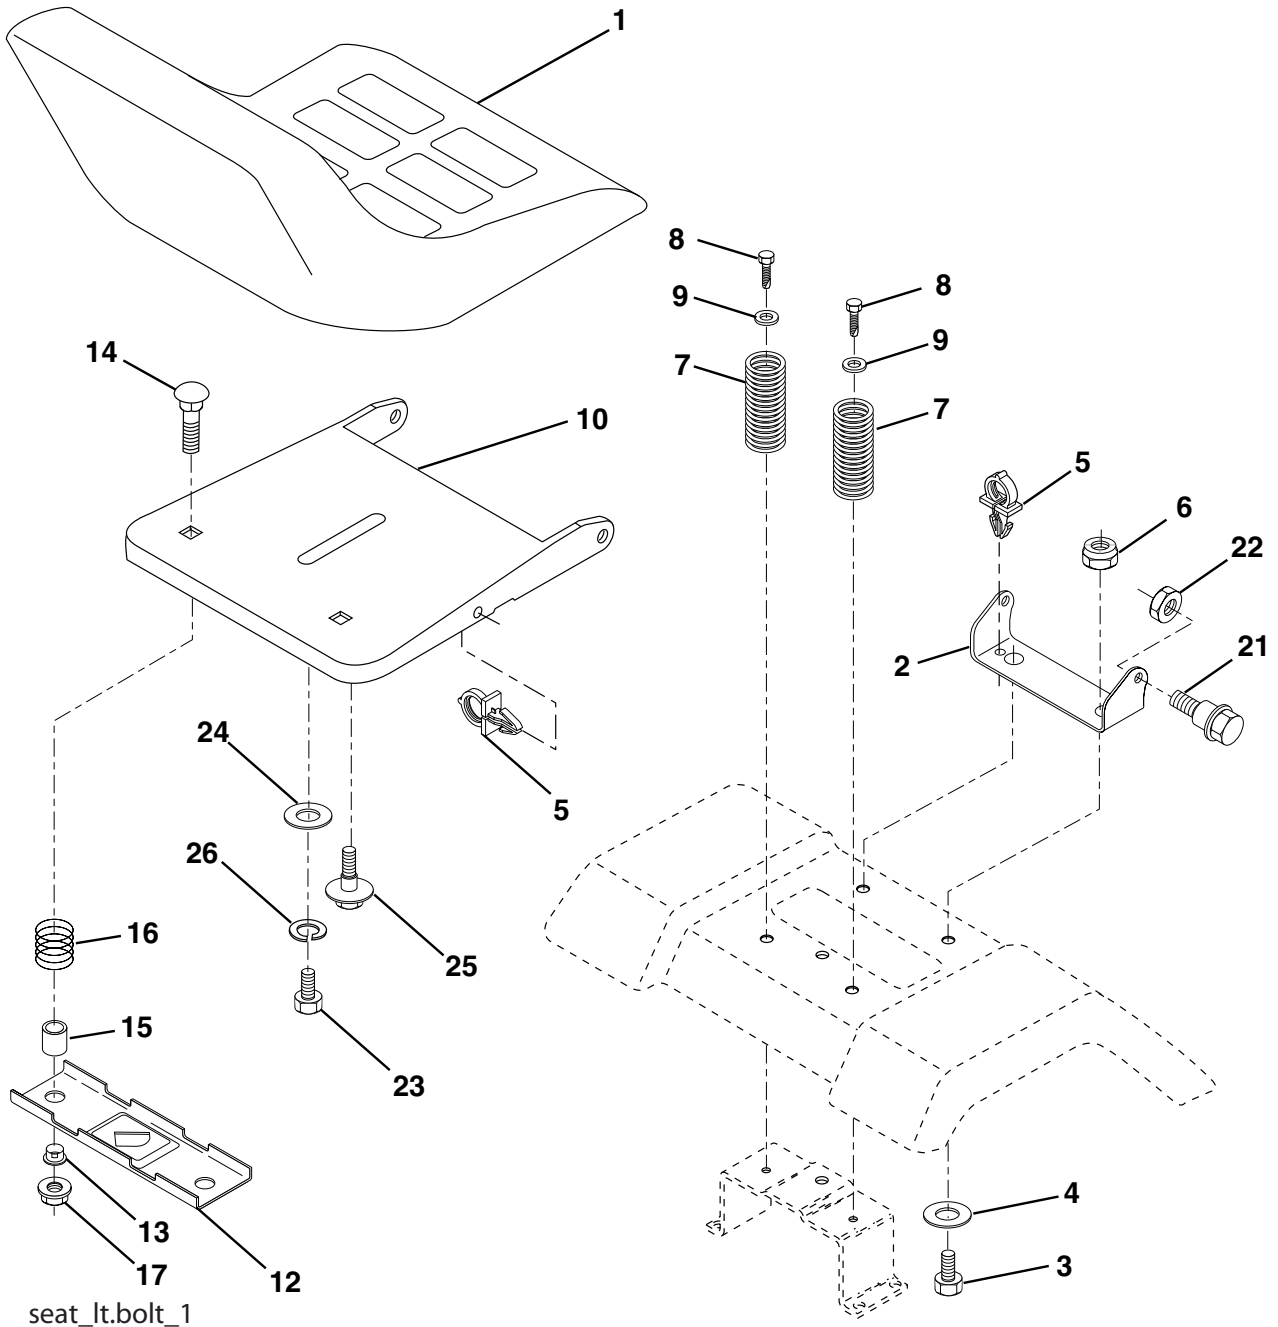

NOTE: All component dimensions given in U.S. inches
1 inch = 25.4 mm.

REPAIR PARTS

TRACTOR - - MODEL NUMBER PO1192A

ENGINE

engine-bs.1cyl_38

KEY NO.	PART NO.	DESCRIPTION
1	170551	Control Throttle
2	17720408	Screw Hex Thd Cut 1/4-20 x 1/2
3	-----	Engine, B&S 28A807 (Order parts from engine manufacturer)
4	179758	Muffler Exhaust B&S
13	165291	Gasket Eng 1 313 Id Tin Plated
14	148456	Tube Drain Oil Easy
23	169837	Shield BRN/DBR Guard
25	180945	Control Choke
29	137180	Kit Spark Arrester (Flat Scrn)
31	184900	Tank Fuel Front
32	140527	Cap Asm Fuel

KEY NO.	PART NO.	DESCRIPTION
33	123487X	Clamp Hose
37	137040	Line Fuel 20"
38	181654	Plug Drain Oil
40	124028X	Bushing Snap Nyl Blk Fuel Line
44	17670412	Screw Thdrol 1/4-20 x 3/4
45	17000612	Screw Hex Wsh Thdrol 3/8-16
46	19091416	Washer 9/32 x 7/8 x 16 Ga.
72	183906	Screw Socket Head 5/16-18 x 1
78	17060620	Screw 3/8-16 x 1-1/4
81	73510400	Nut Keps Hex 1/4-20 unc

NOTE: All component dimensions given in U.S. inches
1 inch = 25.4 mm

REPAIR PARTS

TRACTOR - - MODEL NUMBER PO1192A

SEAT

seat_lt.bolt_1

KEY NO.	PART NO.	DESCRIPTION	KEY NO.	PART NO.	DESCRIPTION
1	175389	Seat	14	72050412	Bolt Rdhd Sht Nk 1/4 - 20 x 1 -1/2
2	140551	Bracket Seat Pivot	15	134300	Spacer Split .28 x .96
3	71110616	Bolt Hex 3/8 - 16 x 1	16	121250X	Spring Cprsn
4	19131610	Washer 13/32 x 1 x10 Ga.	17	123976X	Nut Lock 1/4 Lge Flg
5	145006	Clip Push-In Hinged	21	171852	Bolt Shoulder 5/16-18 unc-2A
6	73800600	Nut Lock Hex w/Ins 3/8 - 16	22	73800500	Nut Lock Hex w/Ins 5/16 - 18
7	124181X	Spring Seat Cprsn 2 250 Blk Zi	23	71110814	Bolt Hex
8	17000616	Screw 3/8-16 x 1.5	24	19171912	Washer 17/32 x 1-3/16 x 12 Ga.
9	19131614	Washer 13/32 x 1 x 14 Ga.	25	127018X	Bolt Shoulder 5/16-18 x .62
10	182493	Pan Pnt Seat (Blk)	26	10040800	Washer Lock Hvy Hlcl Spr 1/2
12	121246X	Bracket Pnt Mounting Switch			
13	121248X	Bushing Snap Blk Nyl			