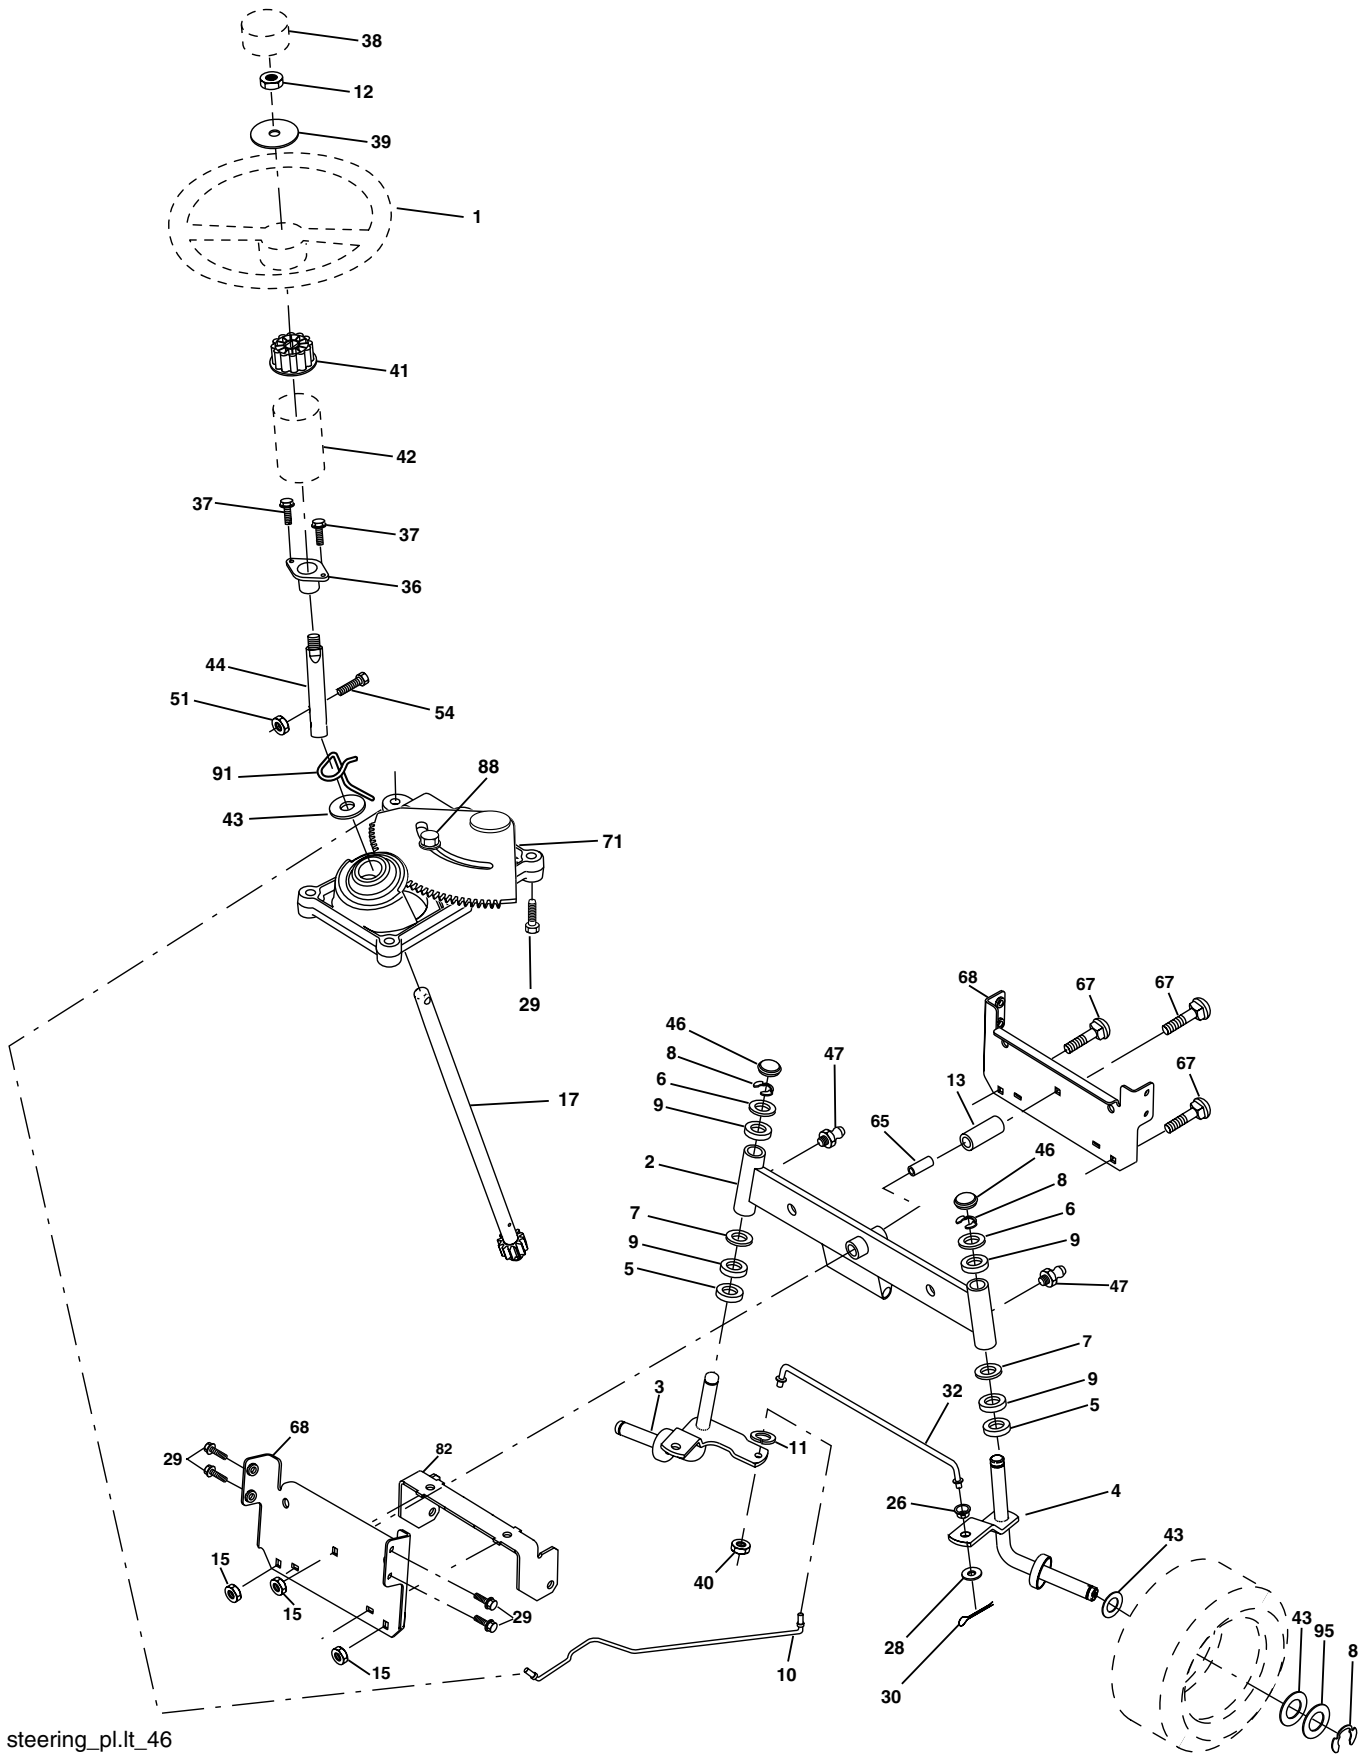

NOTE: All component dimensions given in U.S. inches
1 inch = 25.4 mm

REPAIR PARTS

TRACTOR - - MODEL NUMBER PO1192A

STEERING

steering_pl.it_46

REPAIR PARTS

TRACTOR - - MODEL NUMBER PO1192A

STEERING

NOTE: All component dimensions given in U.S. inches
1 inch = 25.4 mm.

REPAIR PARTS

TRACTOR - - MODEL NUMBER PO1192A

ENGINE

engine-bs.1cyl_38

KEY NO.	PART NO.	DESCRIPTION
1	170551	Control Throttle
2	17720408	Screw Hex Thd Cut 1/4-20 x 1/2
3	-----	Engine, B&S 28A807 (Order parts from engine manufacturer)
4	179758	Muffler Exhaust B&S
13	165291	Gasket Eng 1 313 Id Tin Plated
14	148456	Tube Drain Oil Easy
23	169837	Shield BRN/DBR Guard
25	180945	Control Choke
29	137180	Kit Spark Arrester (Flat Scrn)
31	184900	Tank Fuel Front
32	140527	Cap Asm Fuel

NOTE: All component dimensions given in U.S. inches
1 inch = 25.4 mm

REPAIR PARTS

TRACTOR - - MODEL NUMBER PO1192A

SEAT

seat_lt.bolt_1

KEY NO.	PART NO.	DESCRIPTION	KEY NO.	PART NO.	DESCRIPTION
1	175389	Seat	14	72050412	Bolt Rdhd Sht Nk 1/4 - 20 x 1 -1/2
2	140551	Bracket Seat Pivot	15	134300	Spacer Split .28 x .96
3	71110616	Bolt Hex 3/8 - 16 x 1	16	121250X	Spring Cprsn
4	19131610	Washer 13/32 x 1 x10 Ga.	17	123976X	Nut Lock 1/4 Lge Flg
5	145006	Clip Push-In Hinged	21	171852	Bolt Shoulder 5/16-18 unc-2A
6	73800600	Nut Lock Hex w/Ins 3/8 - 16	22	73800500	Nut Lock Hex w/Ins 5/16 - 18
7	124181X	Spring Seat Cprsn 2 250 Blk Zi	23	71110814	Bolt Hex
8	17000616	Screw 3/8-16 x 1.5	24	19171912	Washer 17/32 x 1-3/16 x 12 Ga.
9	19131614	Washer 13/32 x 1 x 14 Ga.	25	127018X	Bolt Shoulder 5/16-18 x .62
10	182493	Pan Pnt Seat (Blk)	26	10040800	Washer Lock Hvy Hlcl Spr 1/2
12	121246X	Bracket Pnt Mounting Switch			
13	121248X	Bushing Snap Blk Nyl			