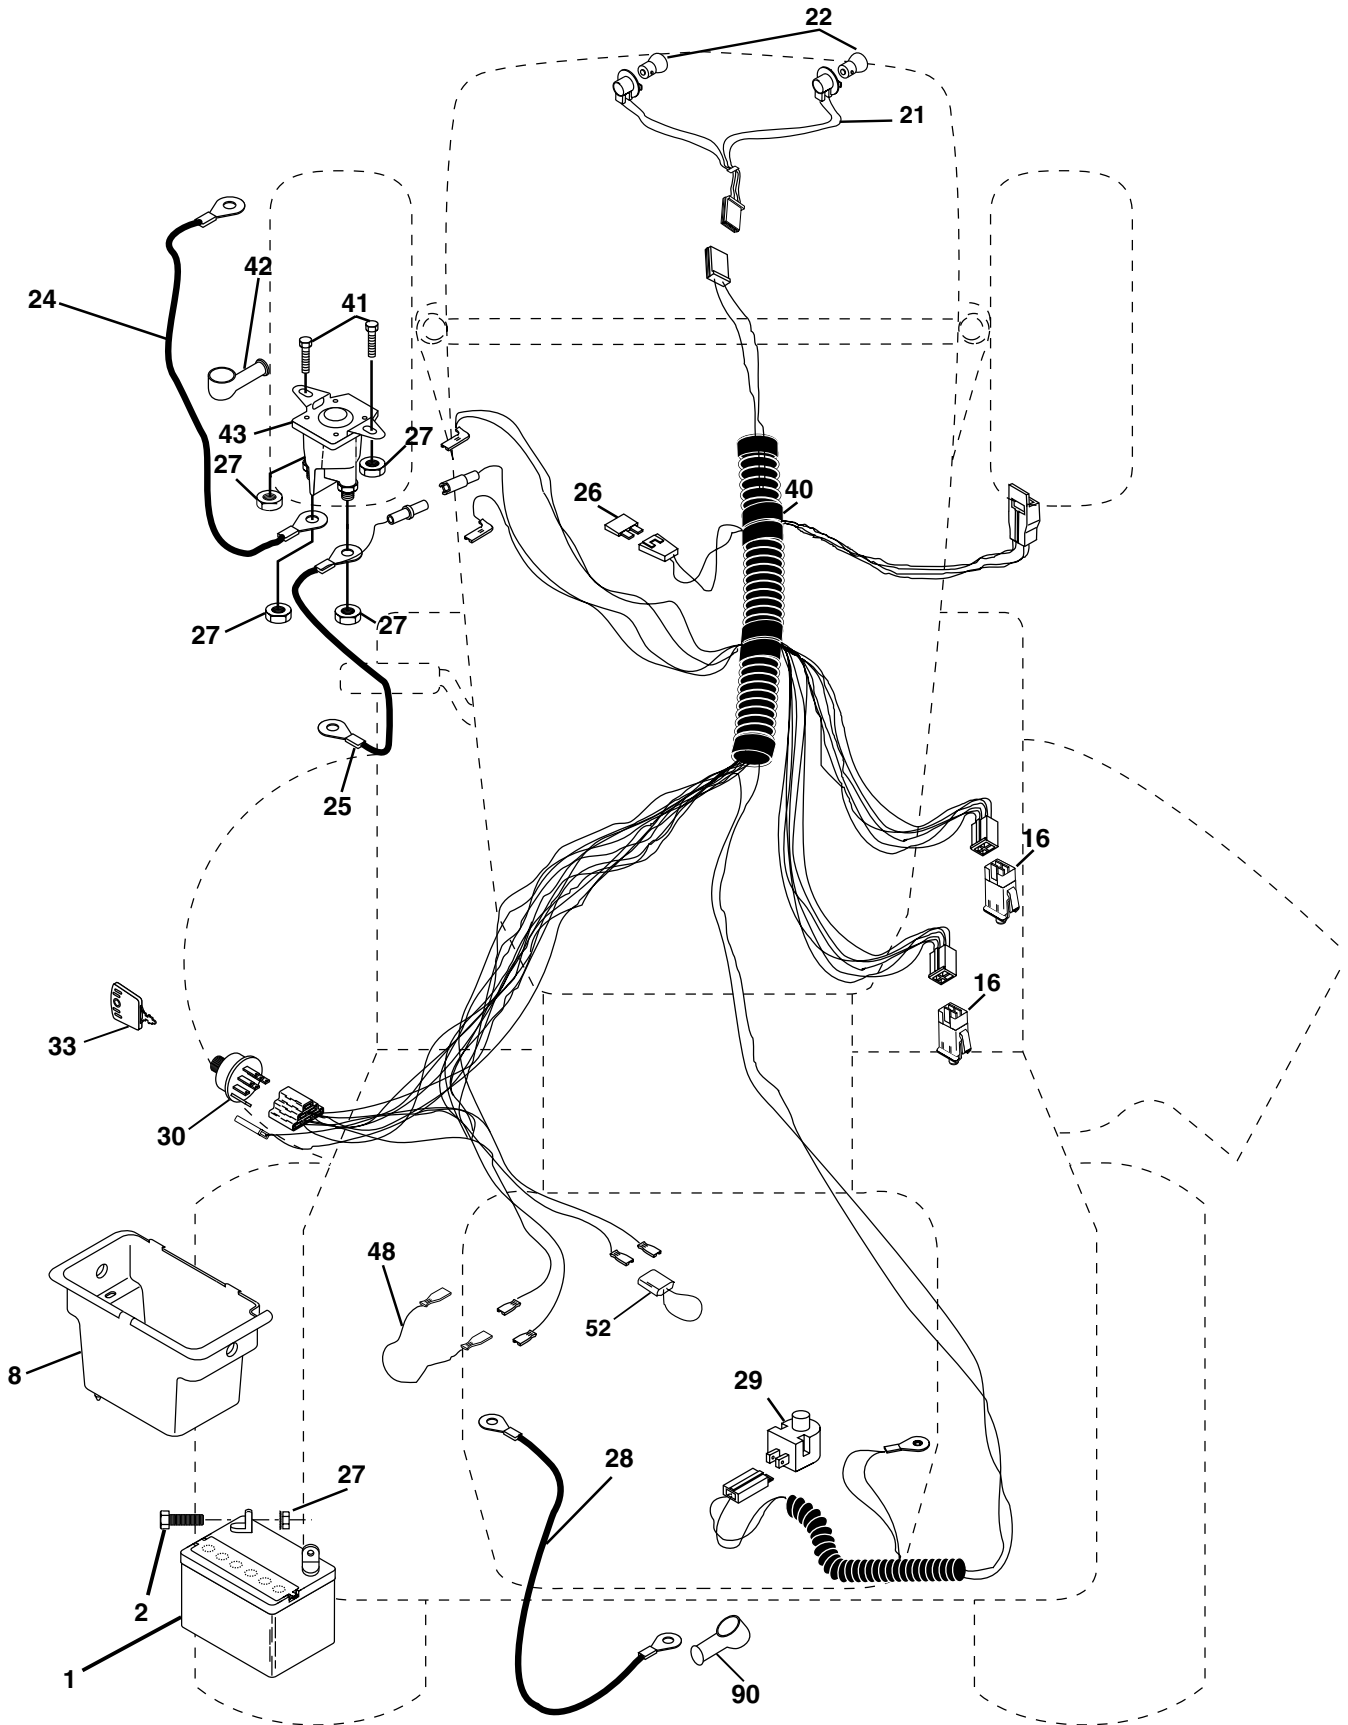

TRACTOR -- MODEL NUMBER PO1192A

ELECTRICAL

REPAIR PARTS

TRACTOR - - MODEL NUMBER PO1192A

ELECTRICAL

KEY NO.	PART NO.	DESCRIPTION
1	163465	Battery
2	74760412	Bolt Hex Hd 1/4-20 unc x 3/4
8	176689	Box Battery
16	176138	Switch Interlock
21	183759	Harness Asm Light W/4152j
22	4152J	Bulb Light #1156
24	4799J	Cable Battery 6 Ga. 11"red
25	146147	Cable Battery
26	175158	Fuse 20 AMP
27	73510400	Nut Keps Hex 1/4-20 unc
28	4207J	Cable Ground 6 Ga. 12"black
29	121305X	Switch Plunger Nc Gray
30	175566	Switch Ign
33	140401	Key Ign
40	179720	Harness Ign
41	71110408	Bolt Blk Fin Hex 1/4-20
42	131563	Cover Terminal Red
43	178861	Solenoid
48	140844	Adapter Ammeter
52	141940	Protection Wire Loop
90	180449	Cover Terminal Battery

NOTE: All component dimensions given in U.S. inches
1 inch = 25.4 mm.

REPAIR PARTS

TRACTOR - - MODEL NUMBER PO1192A

ENGINE

engine-bs.1cyl_38

KEY NO.	PART NO.	DESCRIPTION
1	170551	Control Throttle
2	17720408	Screw Hex Thd Cut 1/4-20 x 1/2
3	-----	Engine, B&S 28A807 (Order parts from engine manufacturer)
4	179758	Muffler Exhaust B&S
13	165291	Gasket Eng 1 313 Id Tin Plated
14	148456	Tube Drain Oil Easy
23	169837	Shield BRN/DBR Guard
25	180945	Control Choke
29	137180	Kit Spark Arrester (Flat Scrn)
31	184900	Tank Fuel Front
32	140527	Cap Asm Fuel

NOTE: All component dimensions given in U.S. inches
1 inch = 25.4 mm

REPAIR PARTS

TRACTOR - - MODEL NUMBER PO1192A

MOWER LIFT

lift-rh.1piece_3

KEY NO.	PART NO.	DESCRIPTION
1	159461	Wire Asm Inner/Sprg w/plunger
2	159476	Shaft Asm Lift RH
3	178981	Pin Groove 1 500 Zinc
4	12000002	E Ring #5133-62
5	19211621	Washer 21/32 x 1 x 21 Ga.
6	120183X	Bearing Nylon Blk 629 Id
7	109413X	Grip Handle Bicycle Matte Blk
8	124526X	Button Plunger Black
11	139865	Link Lift LH Fixed Length
12	139866	Link Lift RH Fixed Length
13	4939M	Retainer Spring