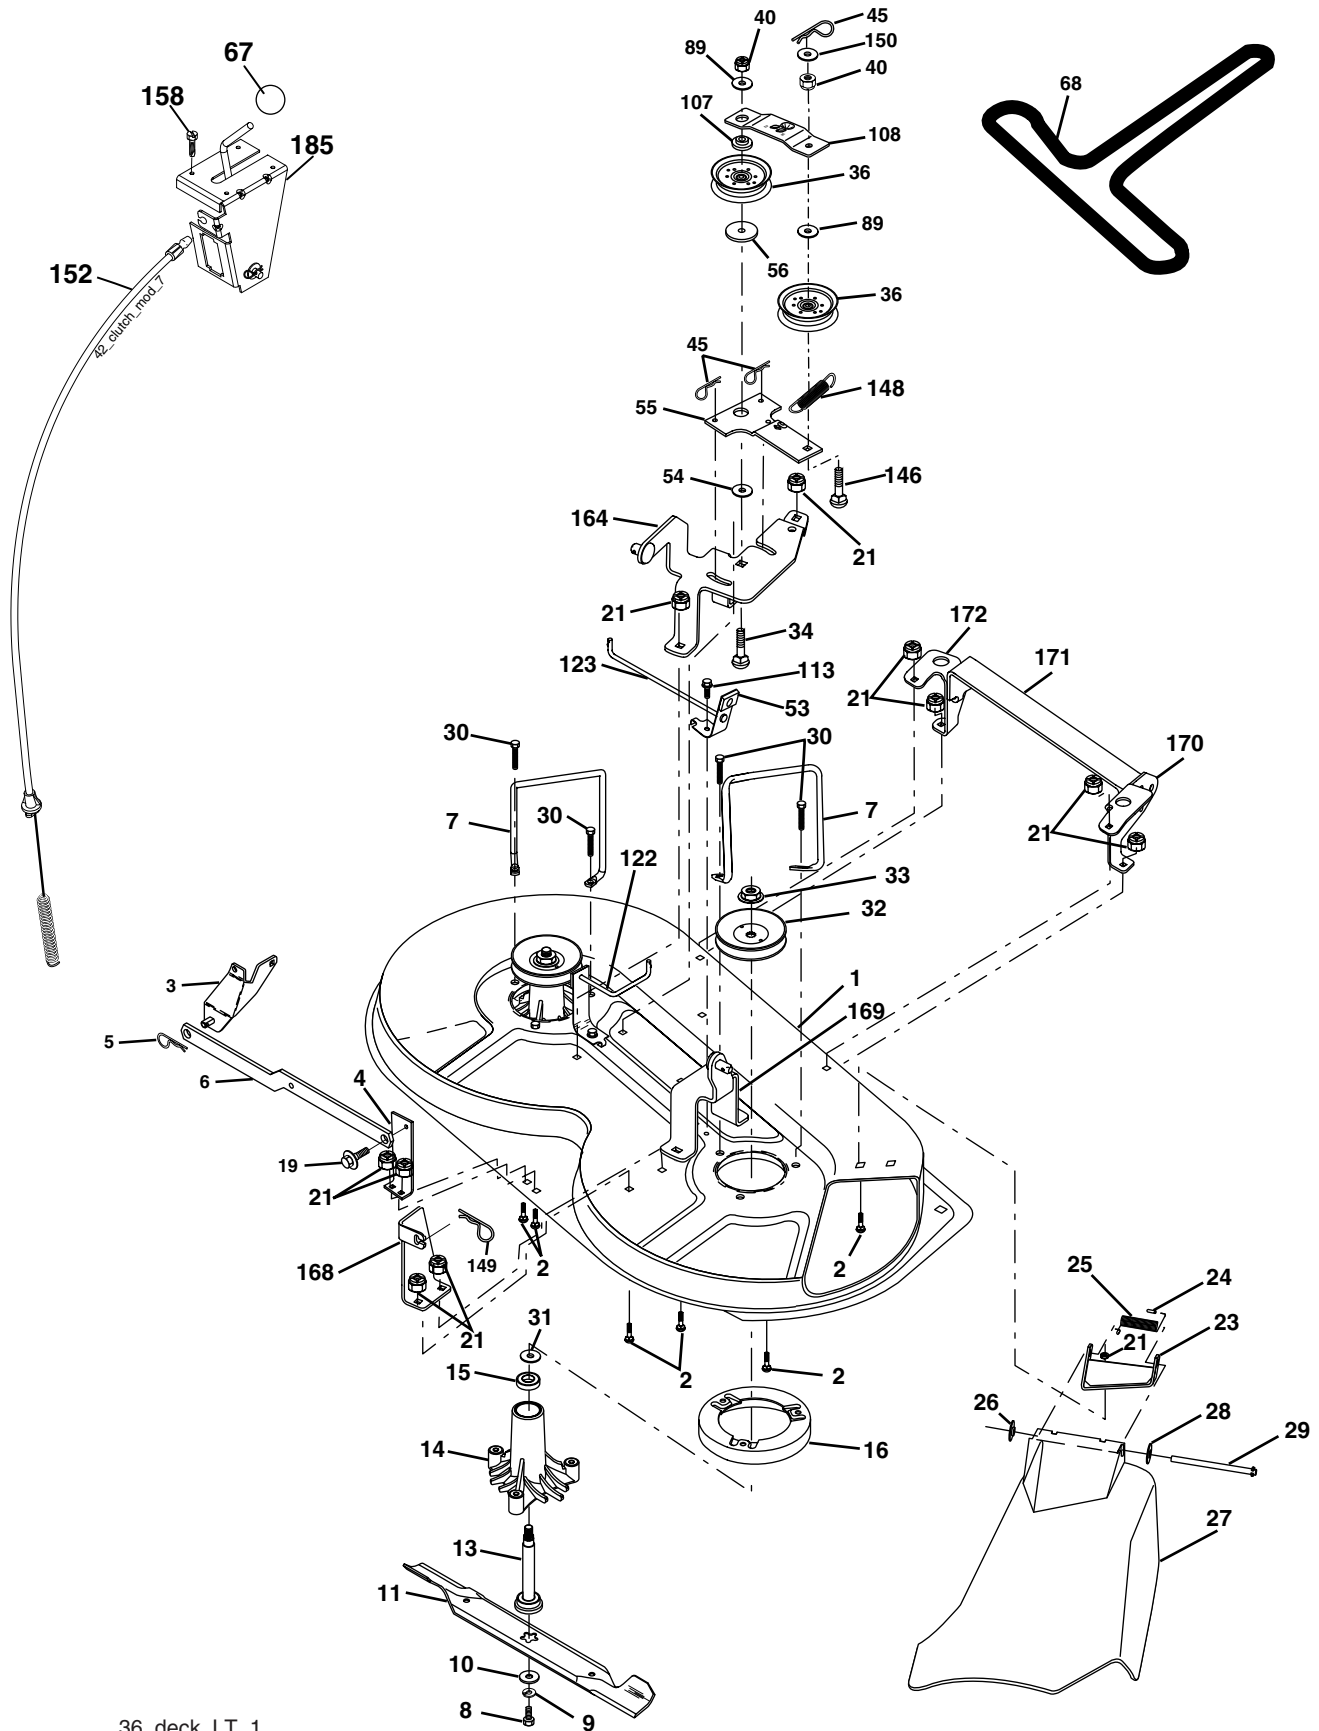

REPAIR PARTS

TRACTOR -- MODEL NUMBER PO1192A

MOWER DECK

36_deck_LT_1

REPAIR PARTS

TRACTOR - - MODEL NUMBER PO1192A

MOWER DECK

KEY NO.	PART NO.	DESCRIPTION	KEY NO.	PART NO.	DESCRIPTION
1	174595	Mower Housing Assembly	53	130840	Brake Assembly
2	140506	Bolt	54	178515	Washer, Hardened
3	138017	Bracket Assembly, Sway Bar	55	133840	Idler Arm Assembly
4	175654	Bracket Sway Bar	56	165723	Spacer, Retainer
5	4939M	Retainer Spring	67	106932X	Knob Rd 3/8-16 Plstc Thd
6	178024	Bar Sway Deck	68	180213	Belt
7	140608	Keeper Belt	89	19131311	Washer 13/32 x 13/16 x 1 Ga.
8	850857	Bolt, Hex 3/8-24 x 1.25 Gr. 8	107	133502	Spacer, Retainer
9	10030600	Washer, Lock Hvy Hlcl 3/8	108	133503	Stiffener, Idler Arm
10	140296	Washer, Hardened	113	17490508	Screw Thdrol 5/16-18 x 1/2
11	138496	Blade, Mower	122	174505	Rod, Brake LH
13	137645	Shaft Assembly, Mandrel, Vented	123	174504	Rod, Brake RH
14	128774	Housing, Mandrel, Vented	146	165891	Bolt Carriage Idler
15	110485X	Bearing, Ball, Mandrel	148	169022	Spring Return Idler
16	174493	Stripper, Mower Deck	149	165898	Retainer Spring Yellow Zinc
19	132827	Bolt, Shoulder	150	19091210	Washer 9/32 x 3/4 x 10 Ga.
21	73680500	Nut Crownlock 5/16-18	152	176079	Clutch Cable
23	136631	Bracket, Mower Deflector	158	17720408	Screw Hex Thd Cut 1/4-20 x 1/2
24	105304X	Cap, Sleeve	164	174976	Bracket Asm Idler Support
25	123713X	Spring, Torsion, Deflector	168	172377	Bracket Deck Cable
26	110452X	Nut, Push	169	174977	Bracket Asm Suspension
27	175029X428	Shield, Deflector	170	172359	Bracket Suspension RH
28	19111016	Washer 11/32 x 5/8 x 16 Ga.	171	165237	Brace Support Susp. Frt
29	121980X	Rod, Hinge	172	172355	Bracket Suspension LF
30	173984	Screw Thdrol.	185	188234	Head Asm Cable Clutch
31	187690	Washer, Spacer	--	130794	Mandrel Assembly (Includes Housing, Shaft and Shaft Hardware Only - Pulley Not Included)
32	153531	Pulley, Mandrel			
33	178342	Nut, Toplock			
34	72110614	Bolt Rdhd 3/8-16 x 1-3/4	--	181376	Replacement Mower, Complete
36	131494	Pulley, Idler, Flat			
40	73680600	Nut, Crownlock 3/8-16			
45	4497H	Retainer, Spring			

NOTE: All component dimensions given in U.S. inches
1 inch = 25.4 mm