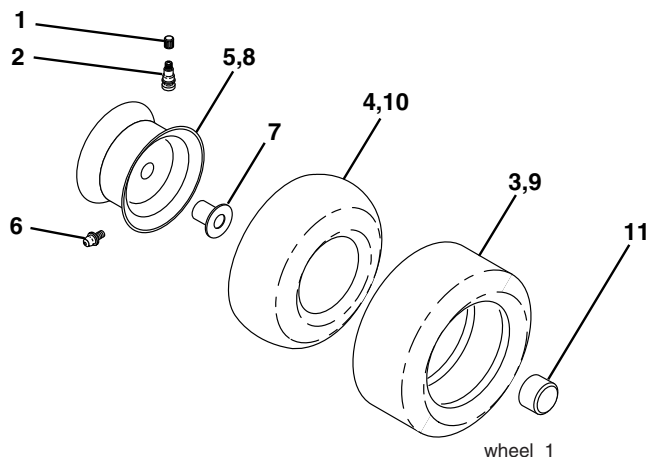

WHEELS & TIRES

KEY NO.	PART NO.	DESCRIPTION
1	59192	Cap, Tire valve
2	65139	Stem, Valve
3	106222X	Tire, Front
4	59904	Tube, Front (Service item only)
5	106732X624	Rim assembly, 6" front
6	278H	Fitting, Grease (Front wheel only)
7	9040H	Bearing, Flange (Front wheel only)
8	106108X624	Rim assembly, 8" rear
9	106268X	Tire, Rear
10	7152J	Tube, Rear (Service item only)
11	104757X428	Cap, Hub Axle
--	144334	Sealant, Tire (10 oz. Tube)

NOTE: All component dimensions given in U.S. inches
1 inch = 25.4 mm