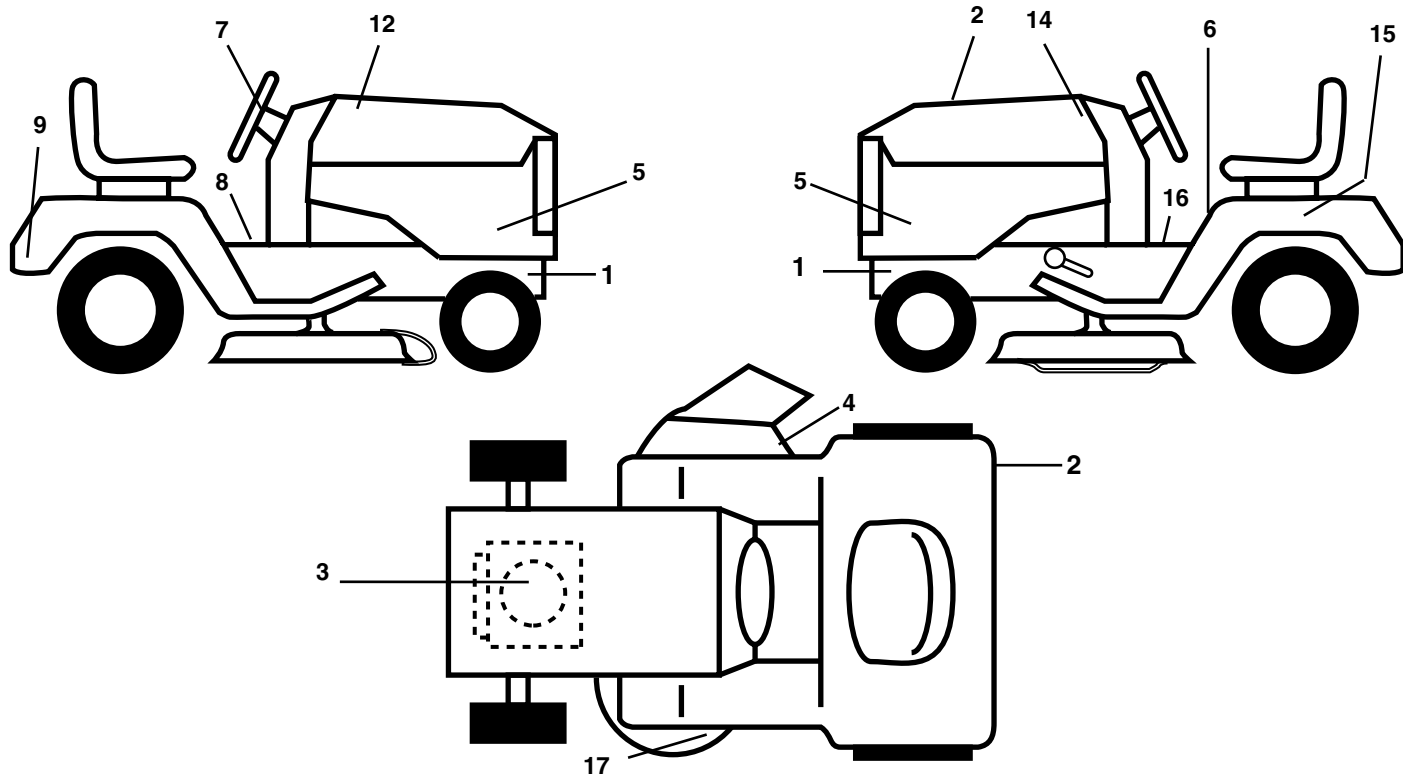

NOTE: All component dimensions given in U.S. inches
1 inch = 25.4 mm.

REPAIR PARTS

TRACTOR - - MODEL NUMBER PO1192A

ENGINE

engine-bs.1cyl_38

KEY NO.	PART NO.	DESCRIPTION
1	170551	Control Throttle
2	17720408	Screw Hex Thd Cut 1/4-20 x 1/2
3	-----	Engine, B&S 28A807 (Order parts from engine manufacturer)
4	179758	Muffler Exhaust B&S
13	165291	Gasket Eng 1 313 Id Tin Plated
14	148456	Tube Drain Oil Easy
23	169837	Shield BRN/DBR Guard
25	180945	Control Choke
29	137180	Kit Spark Arrester (Flat Scrn)
31	184900	Tank Fuel Front
32	140527	Cap Asm Fuel

NOTE: All component dimensions given in U.S. inches
1 inch = 25.4 mm

REPAIR PARTS

TRACTOR - - MODEL NUMBER PO1192A

SEAT

seat_lt.bolt_1

KEY NO.	PART NO.	DESCRIPTION	KEY NO.	PART NO.	DESCRIPTION
1	175389	Seat	14	72050412	Bolt Rdhd Sht Nk 1/4 - 20 x 1 -1/2
2	140551	Bracket Seat Pivot	15	134300	Spacer Split .28 x .96
3	71110616	Bolt Hex 3/8 - 16 x 1	16	121250X	Spring Cprsn
4	19131610	Washer 13/32 x 1 x10 Ga.	17	123976X	Nut Lock 1/4 Lge Flg
5	145006	Clip Push-In Hinged	21	171852	Bolt Shoulder 5/16-18 unc-2A
6	73800600	Nut Lock Hex w/Ins 3/8 - 16	22	73800500	Nut Lock Hex w/Ins 5/16 - 18
7	124181X	Spring Seat Cprsn 2 250 Blk Zi	23	71110814	Bolt Hex
8	17000616	Screw 3/8-16 x 1.5	24	19171912	Washer 17/32 x 1-3/16 x 12 Ga.
9	19131614	Washer 13/32 x 1 x 14 Ga.	25	127018X	Bolt Shoulder 5/16-18 x .62
10	182493	Pan Pnt Seat (Blk)	26	10040800	Washer Lock Hvy Hlcl Spr 1/2
12	121246X	Bracket Pnt Mounting Switch			
13	121248X	Bushing Snap Blk Nyl			

NOTE: All component dimensions given in U.S. inches
1 inch = 25.4 mm.

REPAIR PARTS

TRACTOR -- MODEL NUMBER PO1192A

DECALS

KEY NO.	PART NO.	DESCRIPTION
1	159736	Decal, Chassis Hot Muffler
2	180432	Decal, Fender DB/CE
3	184764	Decal, Engine HP
4	182166	Decal, Cutfinger
5	189704	Decal, SDPNL
6	159737	Decal, Brake/Clutch Symbol
7	189705	Decal, Ins Str Wh
8	140737	Decal, Brake Parking Saddle
9	158166	Decal, Fender