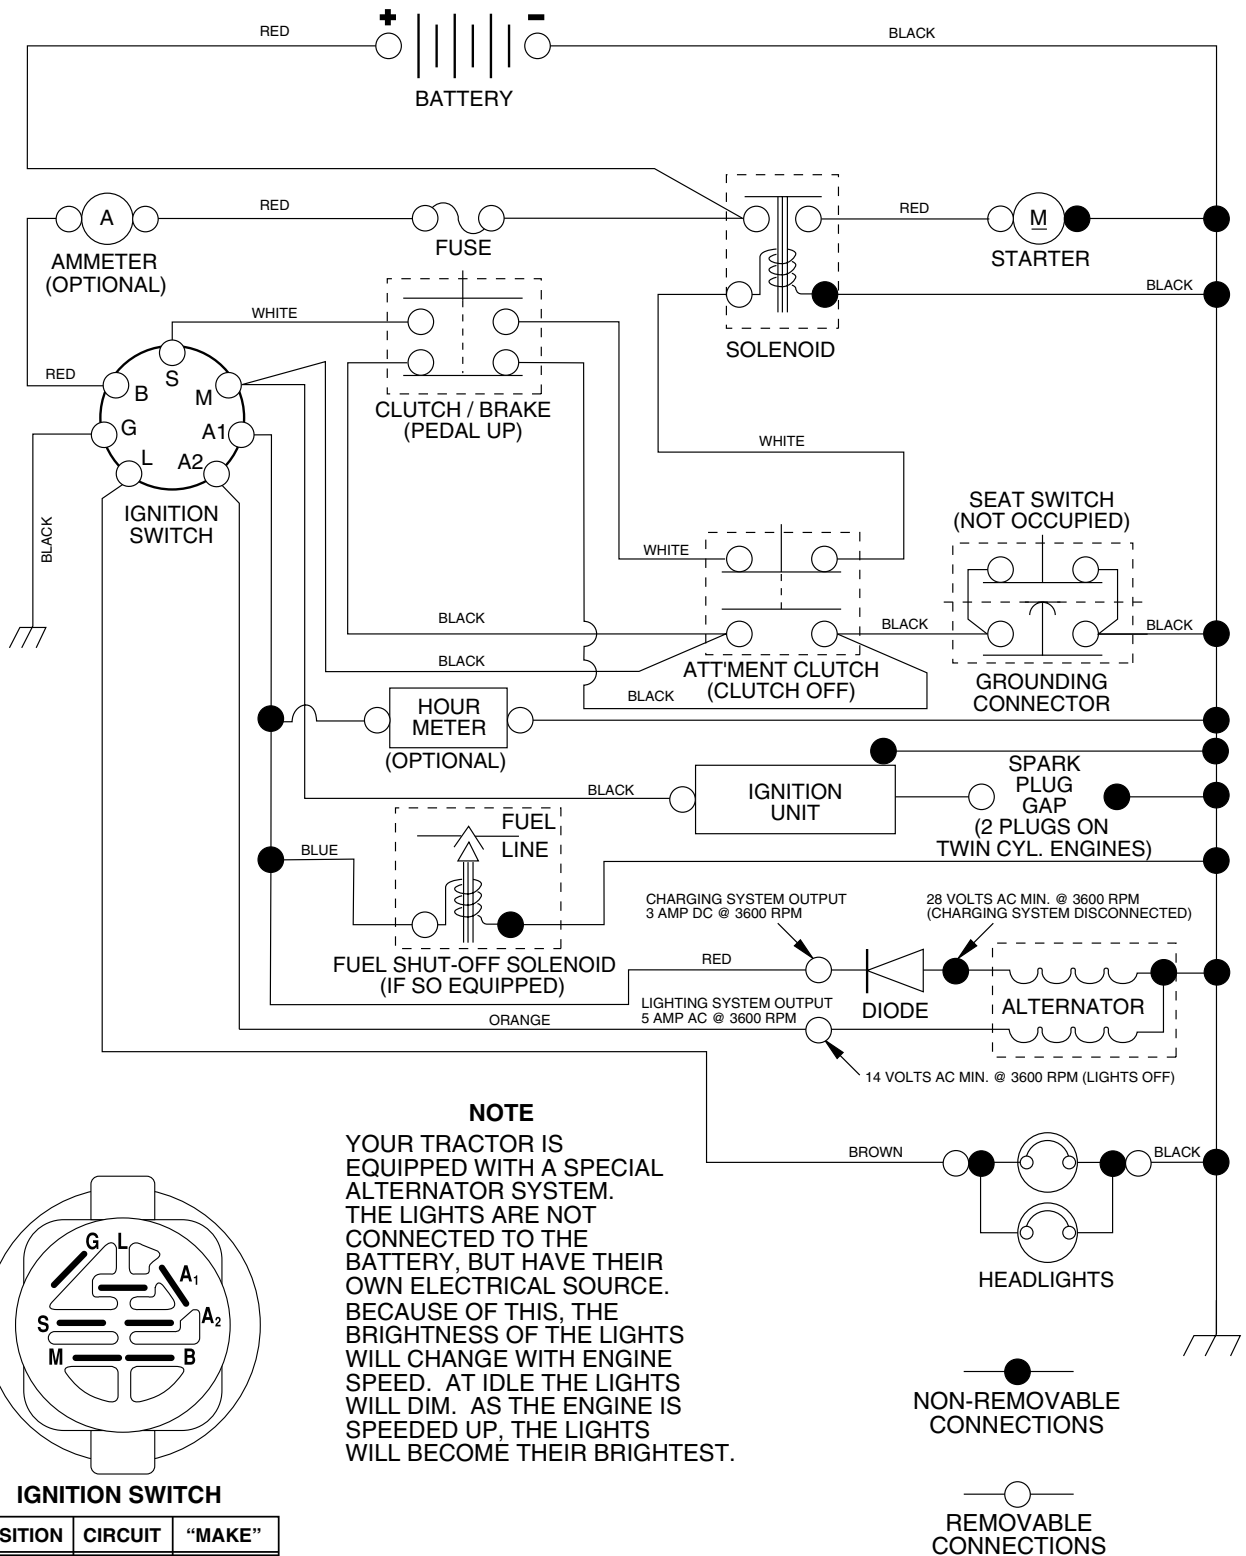

ILLUSTRATED PARTS BREAKDOWN

POULAN

11.0 HP LAWN TRACTOR

MODEL NO. PO1192 (PO1192A)

964 77 47-01

TRACTOR - - MODEL NUMBER PO1192A

SCHEMATIC

REPAIR PARTS

TRACTOR -- MODEL NUMBER PO1192A

ELECTRICAL

REPAIR PARTS

TRACTOR - - MODEL NUMBER PO1192A

ELECTRICAL

KEY NO.	PART NO.	DESCRIPTION
1	163465	Battery
2	74760412	Bolt Hex Hd 1/4-20 unc x 3/4
8	176689	Box Battery
16	176138	Switch Interlock
21	183759	Harness Asm Light W/4152j
22	4152J	Bulb Light #1156
24	4799J	Cable Battery 6 Ga. 11"red
25	146147	Cable Battery
26	175158	Fuse 20 AMP
27	73510400	Nut Keps Hex 1/4-20 unc
28	4207J	Cable Ground 6 Ga. 12"black
29	121305X	Switch Plunger Nc Gray
30	175566	Switch Ign
33	140401	Key Ign
40	179720	Harness Ign
41	71110408	Bolt Blk Fin Hex 1/4-20
42	131563	Cover Terminal Red
43	178861	Solenoid
48	140844	Adapter Ammeter
52	141940	Protection Wire Loop
90	180449	Cover Terminal Battery

NOTE: All component dimensions given in U.S. inches
1 inch = 25.4 mm.

REPAIR PARTS

TRACTOR - - MODEL NUMBER PO1192A

ENGINE

engine-bs.1cyl_38

KEY NO.	PART NO.	DESCRIPTION
1	170551	Control Throttle
2	17720408	Screw Hex Thd Cut 1/4-20 x 1/2
3	-----	Engine, B&S 28A807 (Order parts from engine manufacturer)
4	179758	Muffler Exhaust B&S
13	165291	Gasket Eng 1 313 Id Tin Plated
14	148456	Tube Drain Oil Easy
23	169837	Shield BRN/DBR Guard
25	180945	Control Choke
29	137180	Kit Spark Arrester (Flat Scrn)
31	184900	Tank Fuel Front
32	140527	Cap Asm Fuel

NOTE: All component dimensions given in U.S. inches
1 inch = 25.4 mm

REPAIR PARTS

TRACTOR - - MODEL NUMBER PO1192A

MOWER LIFT

lift-rh.1piece_3

KEY NO.	PART NO.	DESCRIPTION
1	159461	Wire Asm Inner/Sprg w/plunger
2	159476	Shaft Asm Lift RH
3	178981	Pin Groove 1 500 Zinc
4	12000002	E Ring #5133-62
5	19211621	Washer 21/32 x 1 x 21 Ga.
6	120183X	Bearing Nylon Blk 629 Id
7	109413X	Grip Handle Bicycle Matte Blk
8	124526X	Button Plunger Black
11	139865	Link Lift LH Fixed Length
12	139866	Link Lift RH Fixed Length
13	4939M	Retainer Spring