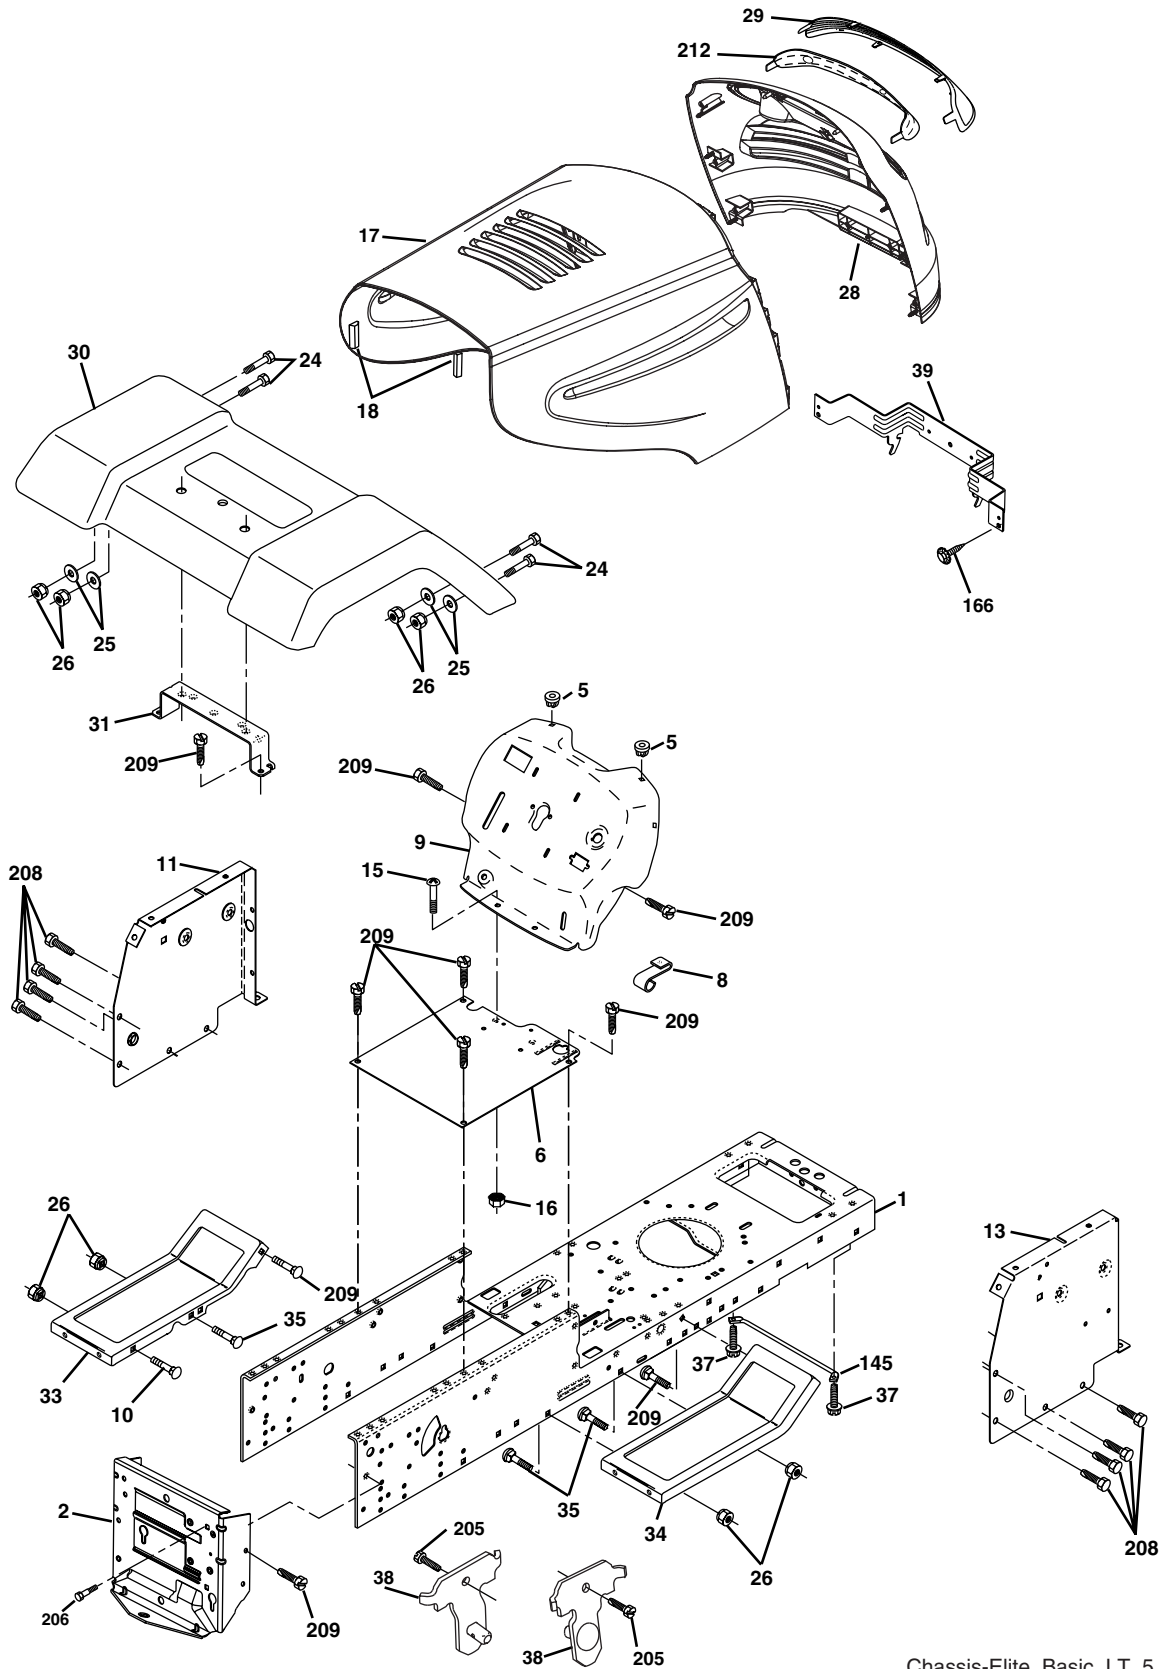

REPAIR PARTS

TRACTOR -- MODEL NUMBER PO1192A

CHASSIS

Chassis-Elite_Basic_LT_5

REPAIR PARTS

TRACTOR - - MODEL NUMBER PO1192A

CHASSIS

KEY NO.	PART NO.	DESCRIPTION
1	174620	Chassis
2	176554	Drawbar, Stretch
5	155272	Bumper, Hood/Dash
6	174643	Saddle
8	155138	Clip Retainer Slide-On
9	168347X015	Dash
10	72140608	Bolt, Carriage 3/8-16 x 1
11	174996	Panel Dash LH
13	179174X010	Panel Silkscr Dash RH
15	74180512	Screw Mach TRHD 5/16-18 unc x 3/4
16	73510500	Nut Keps 5/16-18 unc
17	183394X428	Hood
18	126938X	Bumper Hood
24	74780616	Bolt Fin Hex 3/8-16 unc x 1 Gr. 5
25	19131312	Washer 13/32 x 13/16 x 12 Ga.
26	73800600	Nut Lock Hex w/Ins 3/8-16 unc
28	183552	Grille/Lens Asm. (Includes key nos. 29 and 212)
29	183549X599	Lens Grille Basic Bar
30	169465X428	Fender
31	136619	Bracket Fender Repl 109873X
33	179716X428	Footrest Pnt LH
34	179717X428	Footrest Pnt RH
35	72110606	Bolt Rdhd Sht Sqnk 3/8-16 x 3/4
37	17490508	Screw Thdrol 5/16-18 x 1/2 TYT
38	175710	Bracket Asm. Pivot Mower
39	174714	Bracket Pivot
145	156524	Rod Pivot Chassis/Hood
166	171875	Screw Hwhd Hi-Lo #13-16 x 5/8
205	17490608	Screw Thdrol 3/8-16 x 1/2
206	170165	Bolt Shoulder 5/16-18
208	17670608	Screw Thdrol 3/8-16 x 1/2
209	17000612	Screw Hex Wsh Thdrol 3/8-16
212	183550	Insert Lens Reflect
---	5479J	Plug Button Blk 359 Dia Choke

NOTE: All component dimensions given in U.S. inches
1 inch = 25.4 mm.