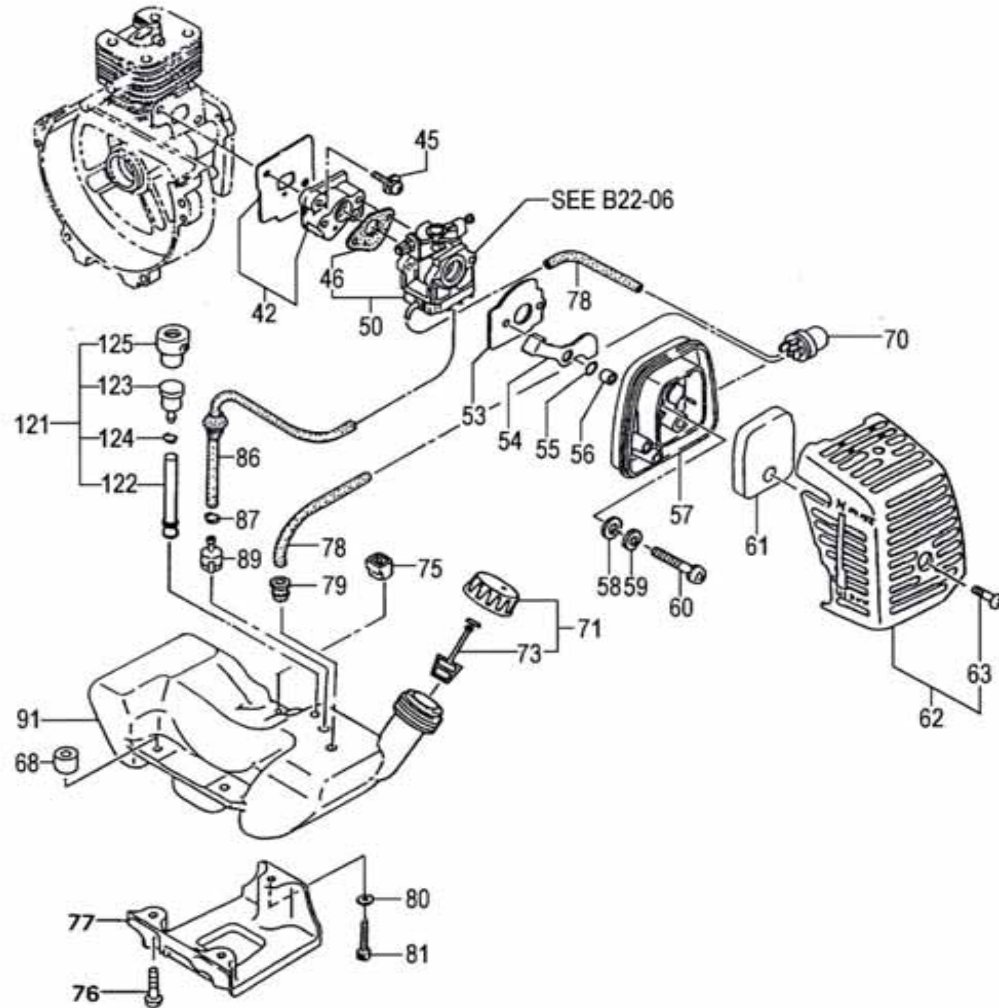

B22
03-1

TBC-270PF,PFD ENGINE-1

Parts List

Ref.	Part No.	Description	Q'ty	Serial No.
041	403-0097A-21	INTAKE MANIFOLD GASKET	1	
042	404-0097A-90	CARB. INSULATOR SET, SPARE	1	
045	994-16050-241	SCREW 5X24WS	2	
046	402-0602K-21	CARBURETOR GASKET	1	
050	455-01680-91	CARBURETOR SET, SPARE	1	
053	436-0162V-20	CLEANER BASE	1	
054	528-01680-20	CHOKE VALVE 1.5	1	
055	999-67008-012	O-RING S-8	1	
056	470-0602N-20	CLEANER COLLAR	1	
057	423-0637C-80	CLEANER BODY COMP.	1	
058	992-00050-011	SMALL WASHER 5	2	
059	992-10050-012	S.WASHER 5	2	
060	990-11050-602	SCREW 5X60	2	
061	446-0637C-20	CLEANER SPONGE	1	
062	452-01680-90	CLEANER COVER SET	1	
063	380-0637C-20	SPECIAL SCREW	1	
068	659-04300-20	COLLAR C	3	
070	442-25143-80	PRIMING PUMP COMP.	1	
071	595-01682-90	TANK CAP ASS'Y	1	
073	626-32550-20	TANK CAP CHAIN	1	
075	649-01680-20	TANK FIXING COLLAR	1	
076	994-63050-204	HEX.HOLE BOLT 5X20PS	2	
077	940-04300-20	ENGINE BED	1	
078	700-02504-08	FUEL PIPE 2.5X4X80	2	
079	534-32710-20	RETURN GROMMET	1	
080	992-01050-061	WASHER 5	1	
081	994-61050-304	HEX. HOLE BOLT 5X30S	1	
086	223-0162V-90	FUEL PIPE ASS'Y	1	
087	680-00731-20	CLIP, 6.3 DIA.	1	
089	675-04042-80	PUMP FILTER BODY COMP.	1	
091	591-01685-20	FUEL TANK, VERMILION	1	
121	564-00070-91	AIR VENT ASS'Y	1	
122	405-36152-22	AIR VENT PIPE	1	
123	646-3252L-90	AIR VENT VALVE ASS'Y	1	
		SEE NEXT PAGE	1