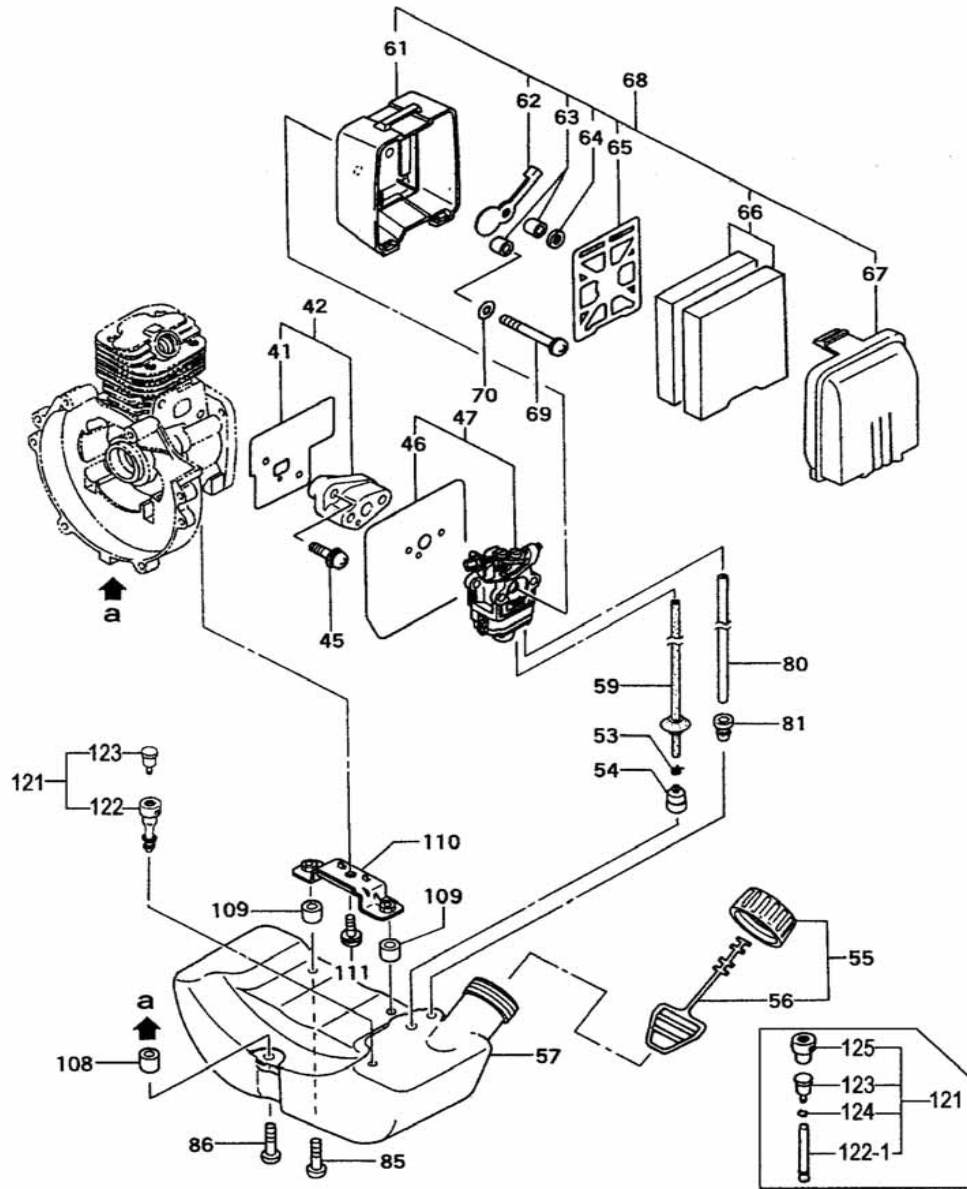

S11

Tanaka

THB 2510

THV 200

S11
03

THB-2510,THV-200 ENGINE-1

Parts List

Ref.	Part No.	Description	Q'ty	Serial No.
041	403-06590-20	INLET MANIFOLD GASKET	1	
042	404-06580-90	INSULATOR SET	1	
045	994-16050-241	SCREW 5X24WS	2	
046	402-06590-20	CARBURETOR GASKET	1	
047	455-06581-90	CARBURETOR SET	1	
053	680-00731-20	CLIP, 6.3 DIA.	1	
054	675-04042-80	PUMP FILTER BODY COMP.	1	
055	595-00072-90	TANK CAP ASS'Y	1	
056	626-32550-20	TANK CAP CHAIN	1	
057	591-06591-20	FUEL TANK, VERMILION	1	
059	223-0097A-90	FUEL PIPE ASS'Y	1	
061	423-06591-20	AIR CLEANER BODY	1	
062	493-06590-20	CHOKE VALVE	1	
063	470-0602K-20	COLLAR	2	
064	453-0602K-20	SPACER	1	
065	476-0634C-20	BLOW OVER CHECK BOARD	1	
066	446-0634C-20	CLEANER SPONGE	2	
067	424-06590-20	CLEANER CAP	1	
068	410-06590-91	AIR CLEANER ASS'Y	1	
069	994-14050-571	SCREW 5X57/S	2	
070	992-00050-011	SMALL WASHER 5	2	
080	700-03005-08	FUEL PIPE 3X5X80	1	
081	534-32710-20	RETURN GROMMET	1	
085	994-15040-182	SCREW 4X18/PS	2	
086	994-15050-162	SCREW 5X16/PS	1	
108	659-00801-20	COLLAR 5.8	1	
109	659-06410-20	COLLAR	2	
110	653-31850-80	FUEL TANK BRACKET	1	
111	994-14060-141	SCREW 6X14S	1	
121	564-06611-90	AIR VENT ASS'Y	1	
122,1	405-36152-22	AIR VENT PIPE	1	- V111506
122	565-04410-20	AIR VENT PIPE	1	V111507 -
123	646-06612-90	AIR VENT VALVE ASS'Y	1	
124	680-00731-20	CLIP, 6.3 DIA.	1	- V111506
125	561-00070-20	AIR VENT RUBBER CAP	1	- V111506