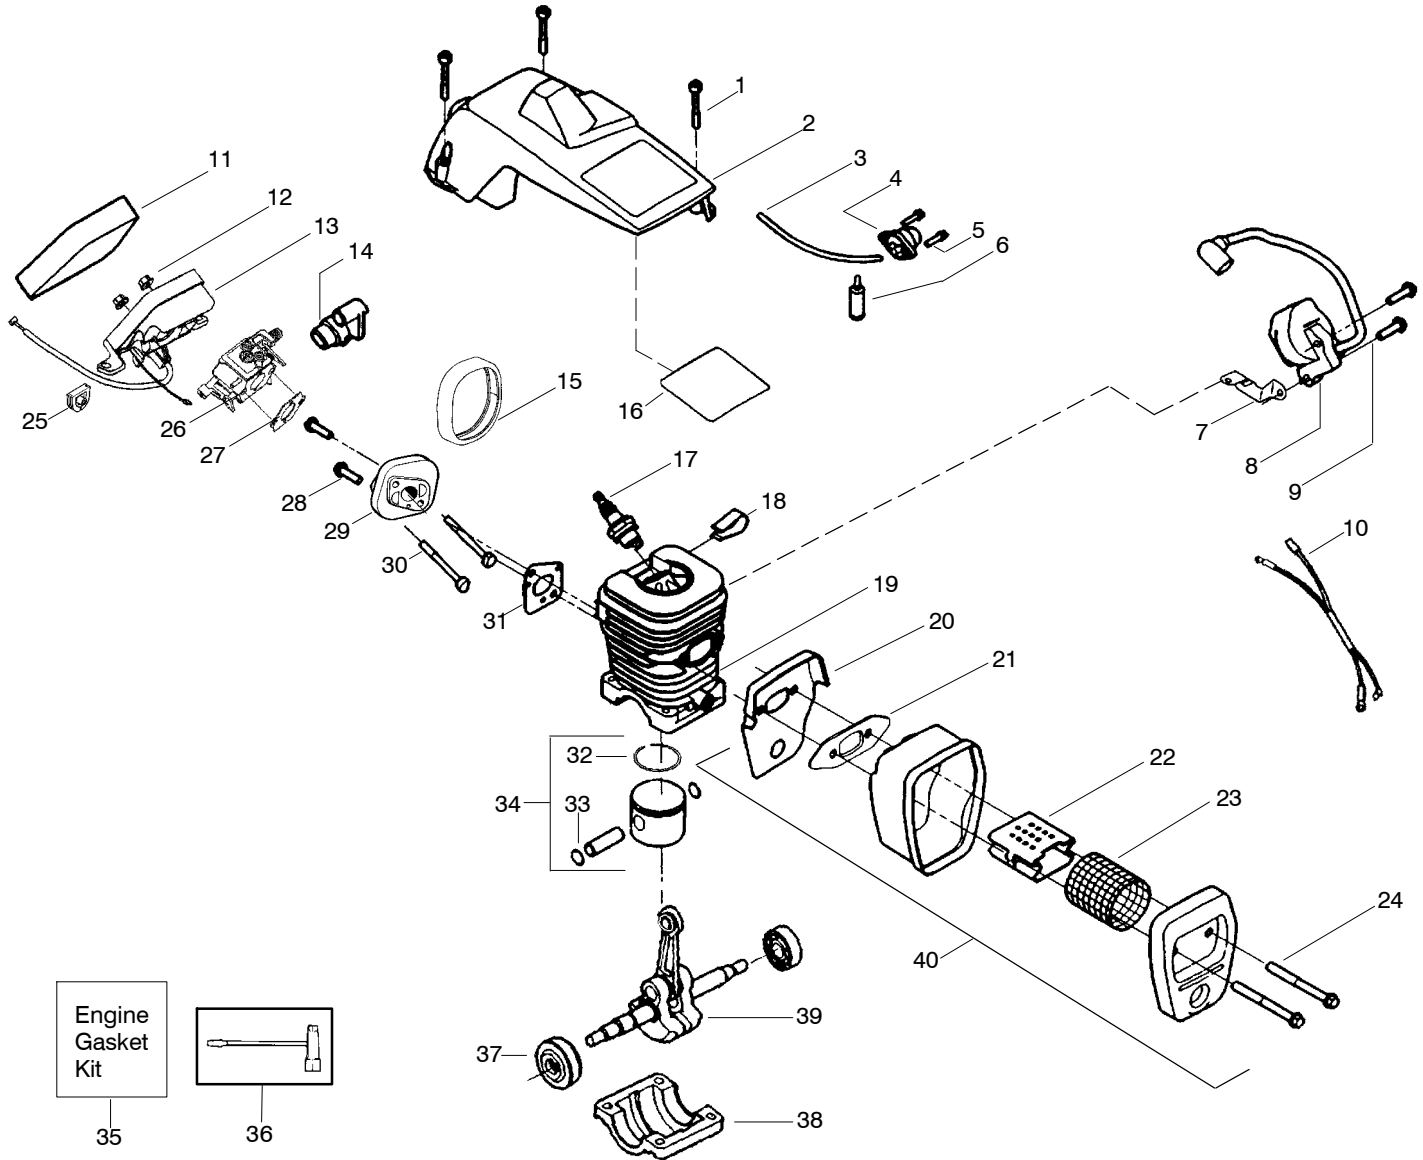

Ref.	Part No.	Description	Ref.	Part No.	Description	Ref.	Part No.	Description
1.	530016153	Screw	20.	530049870	Backplate - Muffler	36.	530031135	Scrench
2.	530056914	Assy - Cylinder Shield (includes # 16)	21.	530069608	Gasket - Muffler (kit)	37.	530056363	Assy - Seal & Bearing
3.	530069247	Kit - Fuel Line (Small)	22.	530037813	Diffuser - Muffler	38.	530037935	Cap - Crankcase
4.	530071835	Kit - Purge Bulb (incl. #5)	23.	530036103	Screen - Spark	39.	530047062	Assy - Crankshaft
5.	530015780	Screw	24.	530016132	Bolt - Muffler	40.	530047207	Assy - Muffler (Incl. 20,21,22,23,24)
6.	530095646	Assy - Fuel Pick-up	25.	530047631	Grommet - Throttle Cable			Not Shown
7.	530047442	Strap - Ground	26.	---	Kit - Carburetor			
8.	530039238	Ignition Module		530071820	Zama (W-20)			
9.	530015814	Screw		530071821	Walbro (WT-662)			
10.	530057475	Assy - Wire Harness	27.	530069608	Gasket - Carb. (kit)			
11.	530037793	Foam - Air Filter	28.	530016386	Screw			
12.	530016101	Nut	29.	530049700	Carb. Adapter			
13.	530057702	Assy - Air Box	30.	530016187	Screw			
14.	530035526	Grommet - Carb Adjust	31.	530069608	Gasket - Adaptor (kit)			
15.	530054144	Seal - Carb Adapter	32.	530038729	Ring - Piston			
16.	530055698	Reflector - Heat	33.	530015697	Retainer - Piston Pin			
17.	952030150	Spark Plug (RCJ-7Y)	34.	530071408	Kit - Piston (Incl. 32 & 33)			
18.	530016136	Clip - High Tension Lead	35.	530069608	Kit - Engine Gasket (Incl. 21, 27 & 31)			
19.	530012550	Cylinder				545003002	Decal - Warn. (Scan/Euro)	
						545003003	Decal - Warn. (Euro/Aust)	

↙ = NEW PART NUMBER FOR THIS IPL

★ = REFER TO THE SERVICE REFERENCE INDICATED FOR MORE INFORMATION. (LOCATED AT END OF IPL)