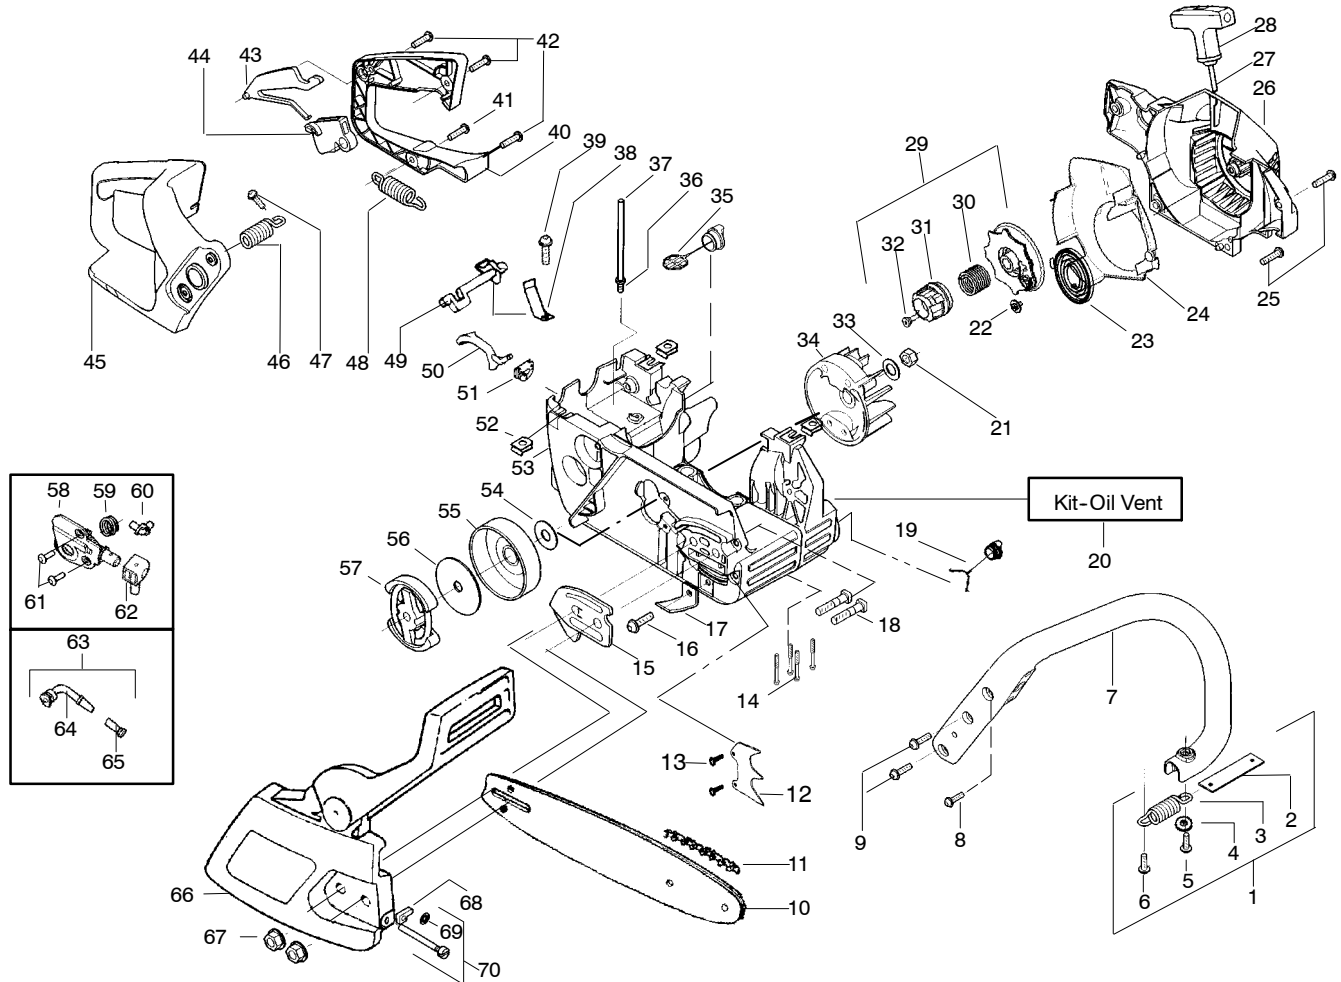

CS2138

Spare parts

Ersatzteile

Pièces détachées

Reserve onderdelen

Repuestos

Reservdelar

Ref.	Part No.	Description	Ref.	Part No.	Description	Ref.	Part No.	Description
1.	530059667	Assy.-Isolator	28.	530056402	Handle- Starter	54.	530015907	Washer- Thrust
2.	530047608	Limiter Strap	29.	530071966	Kit- EPS Starter	55.	530047061	Assy.- Clutch Drum w/bearing
3.	530059668	Spring-Isolator	30.	530021180	Spring- EPS	56.	530015611	Washer- Clutch
4.	530015158	Washer	31.	530059677	Hub- EPS	57.	530014949	Assy. Clutch
5.	530016018	Screw	32.	530021179	Screw	58.	530071259	Kit - Oil Pump (incl. 59,60,62)
6.	530015843	Screw	33.	530015127	Washer- Flywheel	59.	530037820	Gear- Worm Spring
7.	530047583	Front Handle	34.	545016301	Assy- Flywheel	60.	530049477	Elbow- Oil Pickup
8.	530015940	Screw	35.	530047192	Assy- Fuel Cap	61.	530016064	Screw
9.	530015814	Screw	36.	530023877	Fitting- fuel line	62.	530019206	Seal Block
10.	---	Bar	37.	530069216	Kit- Fuel line (large)	63.	530047663	Assy- Oil Pick-up (Incl. 64,65)
11.	---	Chain	38.	530016149	Spring- Switch	64.	530038373	Pick-up Oiler
12.	530014381	Kit- Spike (Incl. 13)	39.	530015775	Screw	65.	530056533	Filter- Oil
13.	530016439	Screw	40.	530047581	Cover- Rear Handle	66.	530054678	Assy.- Chain Brake
14.	530016132	Screw	41.	530015886	Screw	67.	530015917	Nut- Bar Mounting
15.	530038238	Plate- Bar Mount.	42.	530015906	Screw	68.	530015826	Pin- Bar Adjust
16.	530015814	Screw	43.	530036098	Throttle Lockout	69.	530038593	Retainer
17.	530029850	Chain Catcher	44.	530036097	Trigger- Throttle	70.	530069611	Kit- Bar Adjusting (incl. # 68,69)
18.	530016133	Bolt- Bar	45.	530047582	Handle - Rear			
19.	530057236	Assy- Oil Cap	46.	530071958	Kit- Isolator (Upper)			
20.	530071666	Kit- Oil Vent	47.	530015875	Screw			
21.	530016134	Nut- Flywheel	48.	530059668	Spring- Isolator			
22.	530016392	Screw	49.	530057473	Lever- Switch			
23.	530027531	Spring- Starter	50.	530057474	Lever- Choke			
24.	530055723	Baffle- Air	51.	530049005	Grommet- Knob			
25.	530015892	Screw	52.	530015922	Nut- "U"- Type			
26.	530059884	Housing- Fan	53.	530058724	Assy- Chassis fuel lines and caps)			
27.	530069232	Kit - Rope						