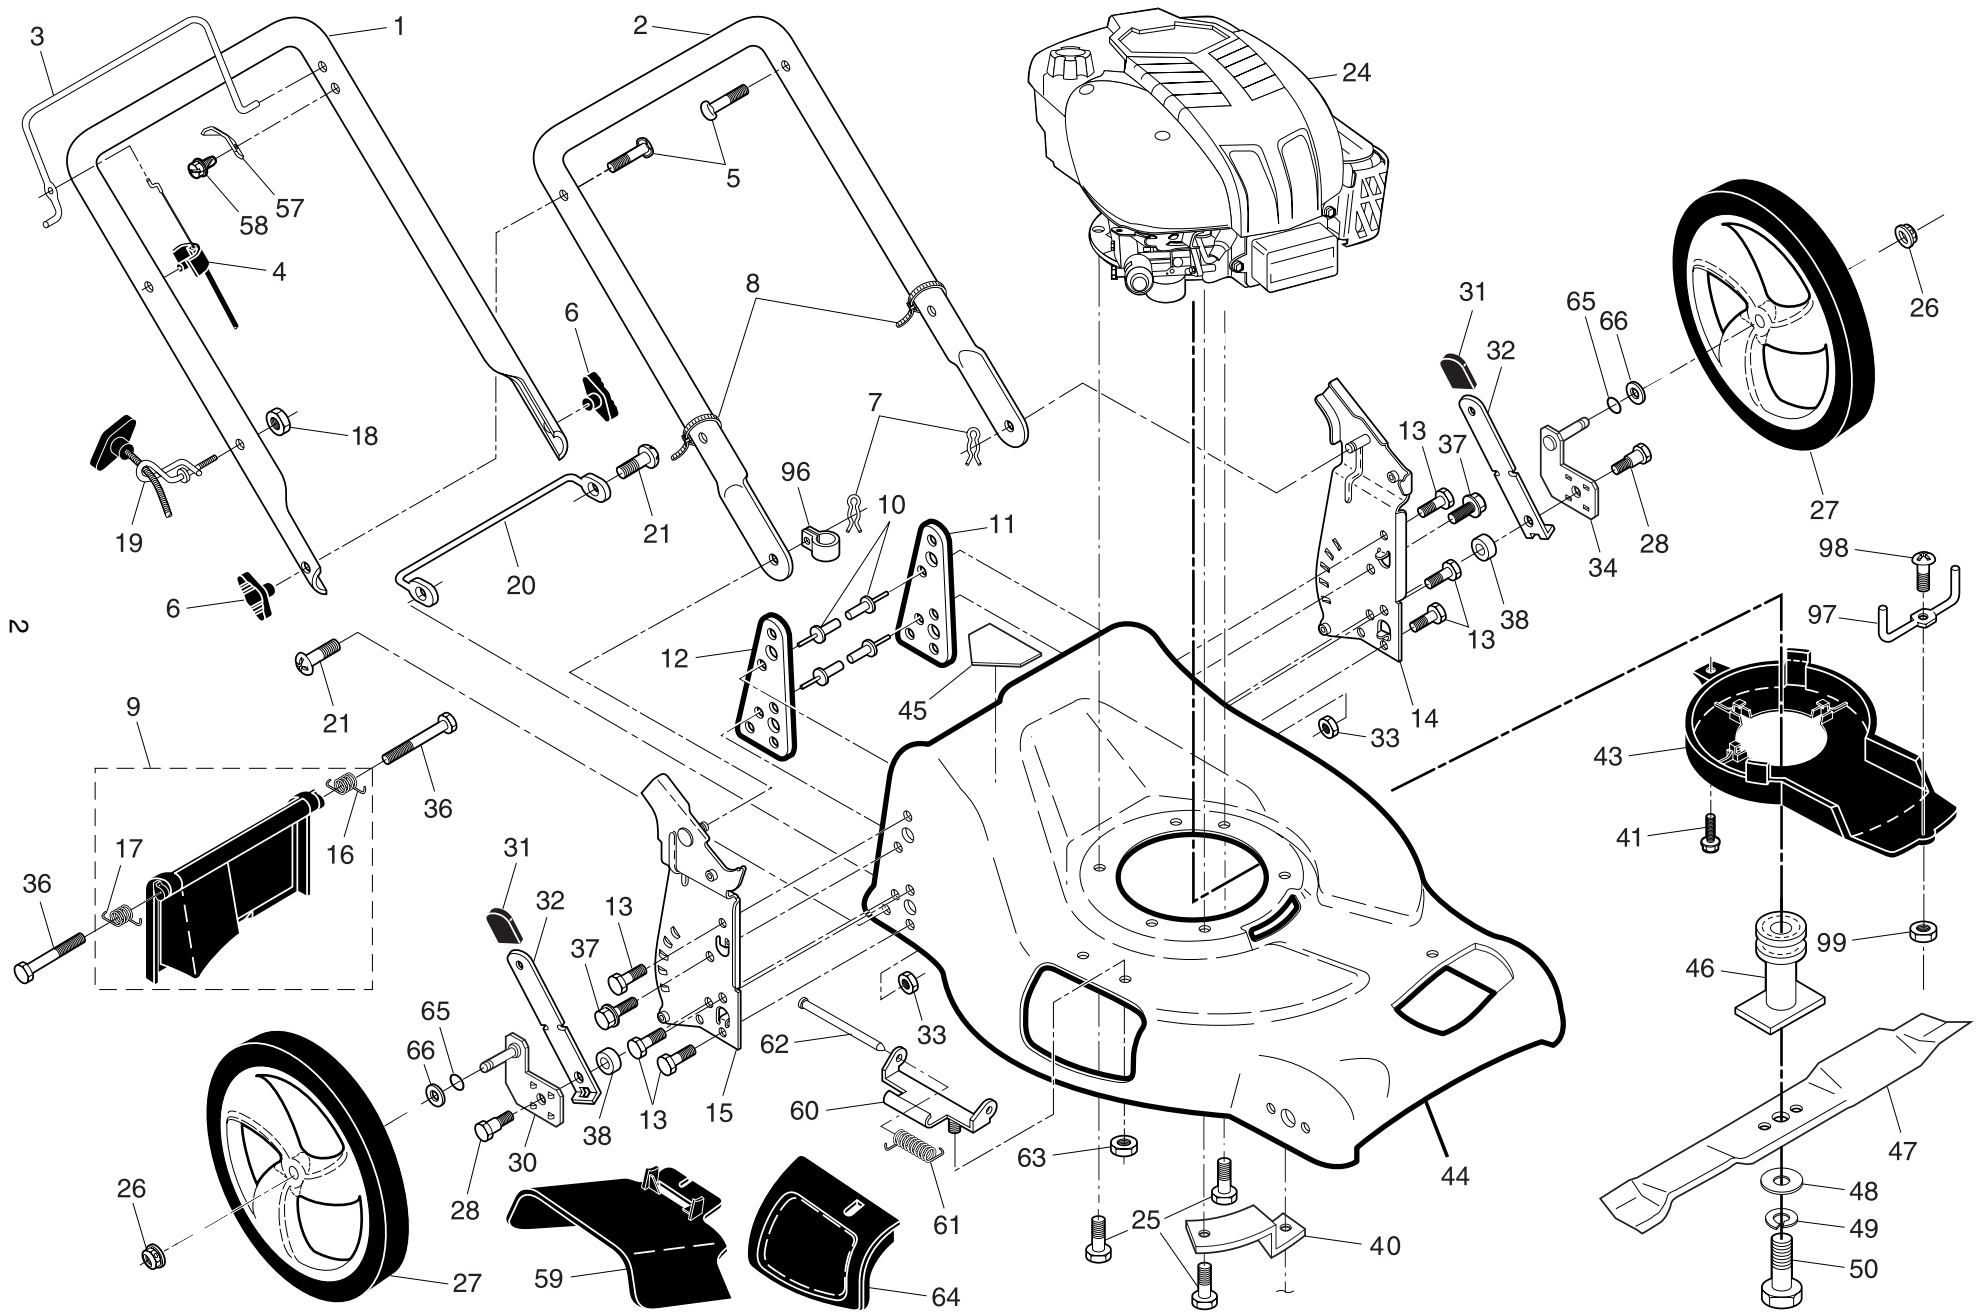

ROTARY LAWN MOWER - - MODEL NUMBER LM2153CMDAW (96141005900) PRODUCT NO. 961 41 00-59

ROTARY LAWN MOWER - - MODEL NUMBER **LM2153CMAW** (96141005900) PRODUCT NO. 961 41 00-59

KEY NO.	PART NO.	DESCRIPTION	KEY NO.	PART NO.	DESCRIPTION
1	532 40 29-05	Upper Handle (Includes Foam Grip)	37	532 15 00-78	Thread Cutting Screw w/Sems 5/16-18 x 3/4
2	532 15 36-05	Lower Handle	38	819 11 22-06	Washer
3	532 40 29-32	Control Bar	40	532 19 09-39	Mounting Bracket, Debris Shield
4	532 18 35-67	Engine Zone Control Cable	41	532 19 23-25	Screw
5	532 19 15-74	Handle Bolt	43	532 19 89-10	Debris Shield
6	532 19 18-56	Handle Knob	44	532 40 00-92	Kit, Lawn Mower Housing (Includes Key Numbers 10, 11, 12 and 45)
7	532 05 17-93	Hairpin Cotter	45	532 18 21-66	Danger Decal
8	532 06 64-26	Wire Tie	46	532 19 77-52	Blade Adapter / Pulley
9	532 18 04-79	Kit, Rear Door (Includes Key #16 and 17)	47	532 19 93-77	Blade, 21"
10	532 12 84-15	Pop Rivet	48	532 85 10-74	Hardened Washer
11	532 18 25-38	Support Bracket, LH	49	532 85 02-63	Helical Washer 3/8-24 x 1-3/8 Grade 8
12	532 18 25-39	Support Bracket, RH	50	532 85 10-84	Hex Head Machine Screw 3/8-24 x 1-3/8 Grade 8
13	817 06 04-10	Screw 1/4-20 x 5/8	57	532 12 51-62	Upstop Bracket
14	532 19 60-36	Handle Bracket Assembly, LH	58	532 75 06-34	Screw
15	532 19 60-37	Handle Bracket Assembly, RH	59	532 17 50-71	Discharge Deflector
16	532 18 00-71	Spring, LH	60	532 17 57-35	Hinge Bracket
17	532 18 00-72	Spring, RH	61	532 19 30-00	Spring
18	532 13 20-04	Keps Locknut 1/4-20	62	532 17 56-50	Hinge Rod
19	532 19 47-88	Rope Guide	63	873 80 04-00	Nut, Hex
20	532 17 92-05	Foot Guard, C.E.	64	532 17 50-66	Mulcher Door
21	532 05 45-83	Screw, Tapping 1/4-20 x 1/2	65	532 19 74-80	O-Ring
24	- - -	Engine, Briggs, Model Number 12H602 (order parts from engine manufacturer)	66	532 08 83-48	Washer, Flat 1/2
25	532 15 04-06	Hex Head Thread Rolling Screw 3/8-16 x 1-1/8	96	532 19 79-91	Clip, Cable
26	532 14 52-12	Hex Flange Nut	97	532 19 71-62	Keeper, Belt
27	532 40 25-95	Wheel & Tire Assembly, Rear, 12"	98	532 18 22-27	Screw #8
28	532 16 08-28	Shoulder Bolt 5/16-18 x .33	99	532 18 22-28	Nut #8
30	532 40 25-71	Axle Arm Assembly, RH	--	532 40 00-90	Operator's Manual, European
31	532 70 10-37	Selector Knob	--	532 40 00-91	Operator's Manual, Scandinavian
32	532 19 01-57	Selector Spring	--	532 40 00-97	Operator's Manual, Baltic
33	873 80 05-00	Nut, Hex 5/16-18	--	532 40 00-98	Operator's Manual, East Bloc
34	532 40 25-72	Axle Arm Assembly, LH			
36	532 18 41-93	Bolt			

NOTE: All component dimensions given in U.S. inches. 1 inch = 25.4 mm. **IMPORTANT:** Use only Original Equipment Manufacturer (O.E.M.) replacement parts. Failure to do so could be hazardous, damage your lawn mower and void your warranty.