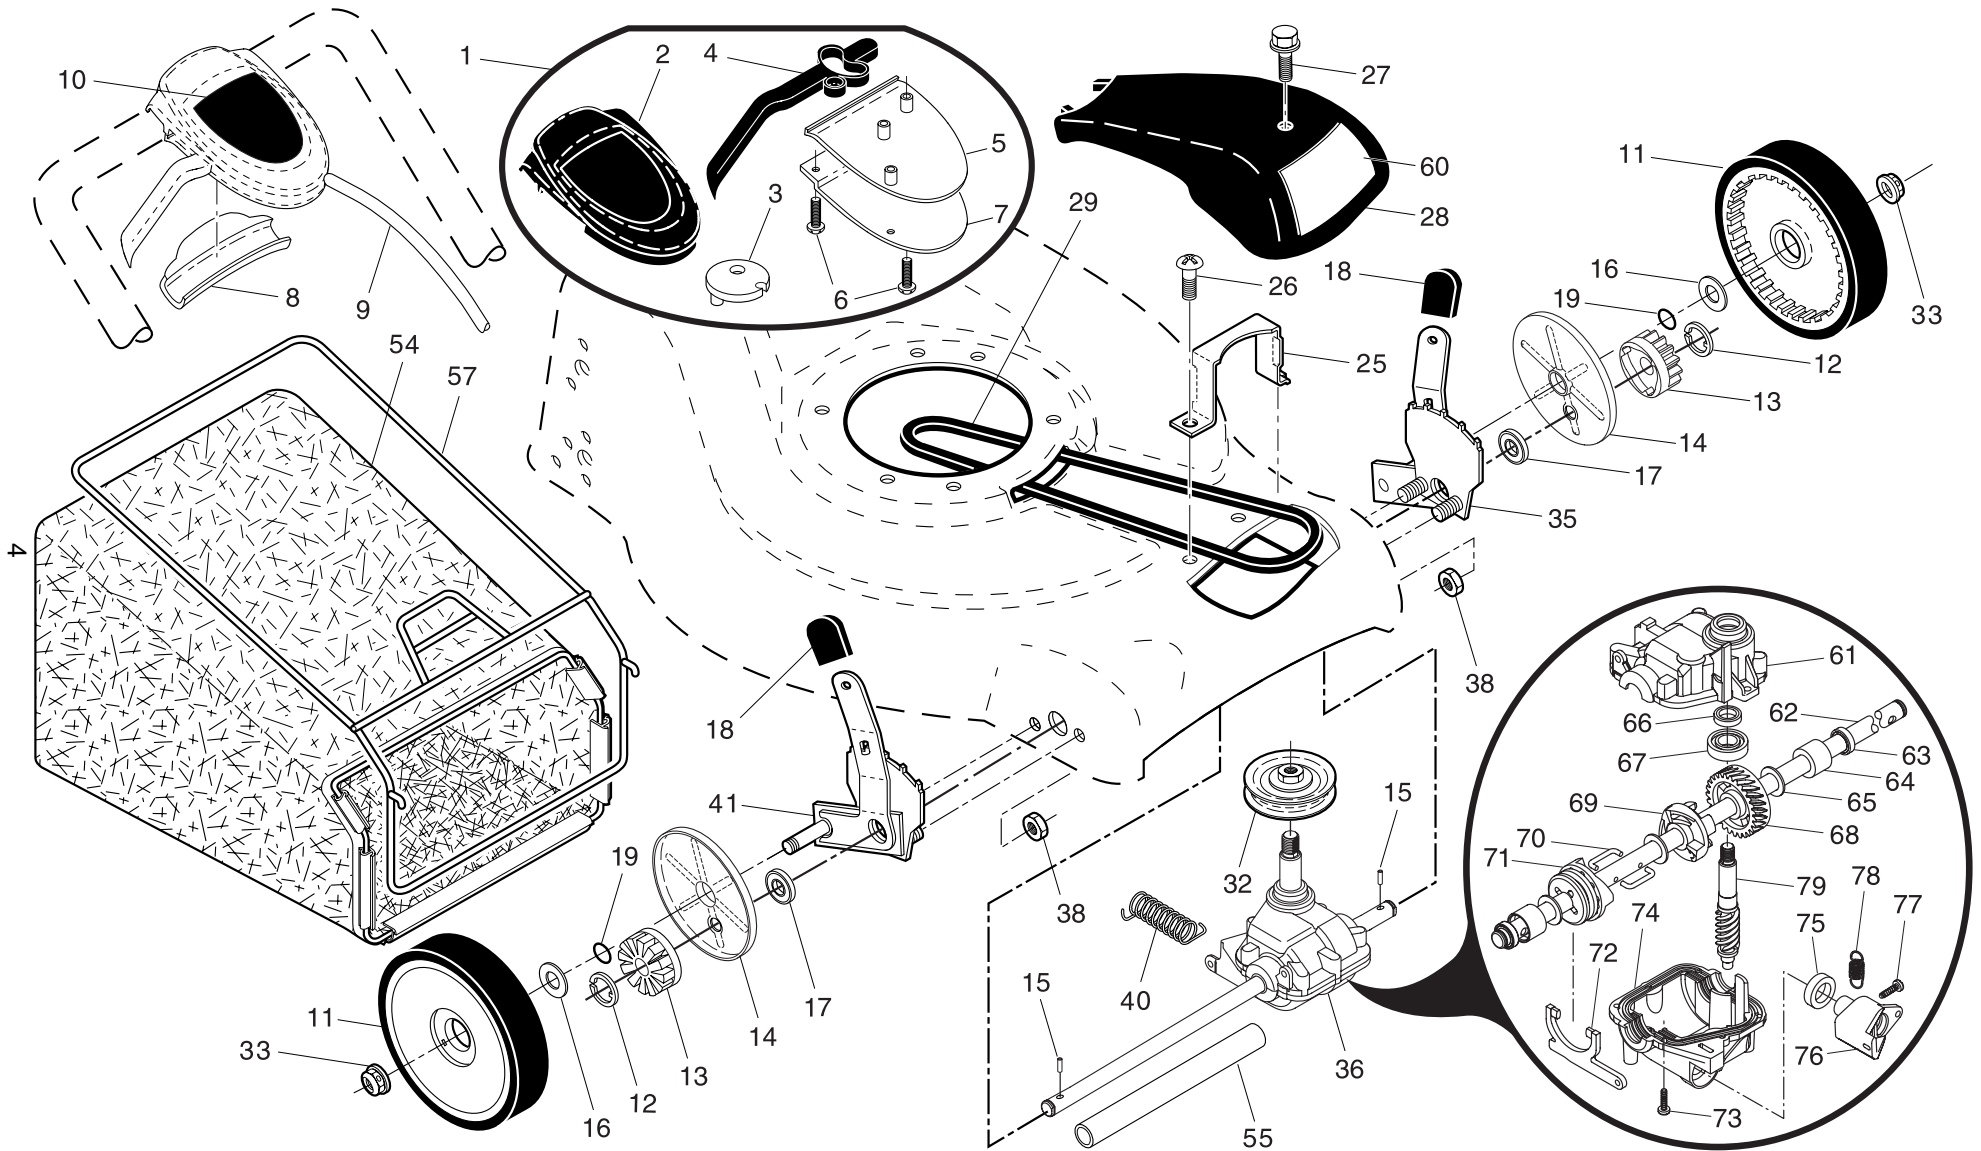

ROTARY LAWN MOWER - - MODEL NUMBER **LM2153CMDAW** (96141005900) PRODUCT NO. 961 41 00-59

ROTARY LAWN MOWER - - MODEL NUMBER **LM2153CMDAW** (96141005900) PRODUCT NO. 961 41 00-59

KEY NO.	PART NO.	DESCRIPTION	KEY NO.	PART NO.	DESCRIPTION
1	532 19 61-78	Drive Control Assembly (Includes Cable)	40	532 19 28-49	Spring
2	532 19 57-45	Cover, Drive Control, Upper	41	532 19 51-07	Kit, Wheel Adjuster, RH (Includes Knob and Bearing)
3	532 18 73-53	Pulley	54	532 40 19-05	Grassbag Assembly
4	532 18 82-81	Lever, Drive Control	55	532 17 57-39	Driveshaft Cover
5	532 19 57-44	Cover, Drive Control, Lower	57	532 19 46-43	Frame, Grassbag
6	532 18 16-98	Screw	60	532 19 34-58	Decal, Drive Cover
7	532 40 07-23	Bracket, Drive	61	532 19 68-86	Case, Upper
8	532 18 49-87	Cap, Drive	62	532 19 68-85	Shaft, Output
9	532 19 61-80	Cable Assembly, Drive	63	532 18 35-08	Seal, Output Shaft
10	532 19 34-66	Decal, Drive	64	532 18 35-11	Bushing
11	532 40 25-67	Wheel & Tire Assembly	65	532 18 35-09	Washer
12	812 00 00-58	E-Ring	66	532 18 35-14	Seal, Worm Shaft
13	532 75 00-03	Pinion	67	532 18 35-06	Bearing, Ball
14	532 18 94-03	Dust Cover	68	532 18 34-99	Gear, 27 Teeth
15	532 19 10-17	Pawl, Drive	69	532 19 68-84	Fixed Dog Clutch
16	532 06 77-25	Washer 1/2 x 1-1/2 x .134	70	532 18 35-05	Wireform
17	532 19 10-39	Bearing, Wheel Adjuster	71	532 19 68-83	Movable Dog Clutch
18	532 70 10-37	Selector Knob	72	532 19 68-82	Fork
25	532 19 90-89	Belt Keeper	73	532 18 35-13	Screw, Case
26	532 15 00-78	Screw	74	532 19 68-81	Case, Lower
27	532 17 52-62	Pan Head Tapping Screw #10-24 x 2-3/4	75	532 19 68-80	Seal, Lever
28	532 18 14-68	Drive Cover	76	532 19 68-79	Lever
29	532 19 68-53	V-Belt	77	532 19 68-78	Screw, Lever
32	532 19 40-18	Drive Pulley	78	532 19 68-77	Spring
33	532 08 39-23	Locknut, Hex	79	532 18 35-02	Shaft, Worm
35	532 19 51-10	Kit, Wheel Adjuster, LH (Includes Knob and Bearing)			
36	532 18 82-96	Gearcase Assembly, Complete			
38	873 80 04-00	Locknut, Hex 1/4-20			

NOTE: All component dimensions given in U.S. inches. 1 inch = 25.4 mm. **IMPORTANT:** Use only Original Equipment Manufacturer (O.E.M.) replacement parts. Failure to do so could be hazardous, damage your lawn mower and void your warranty.