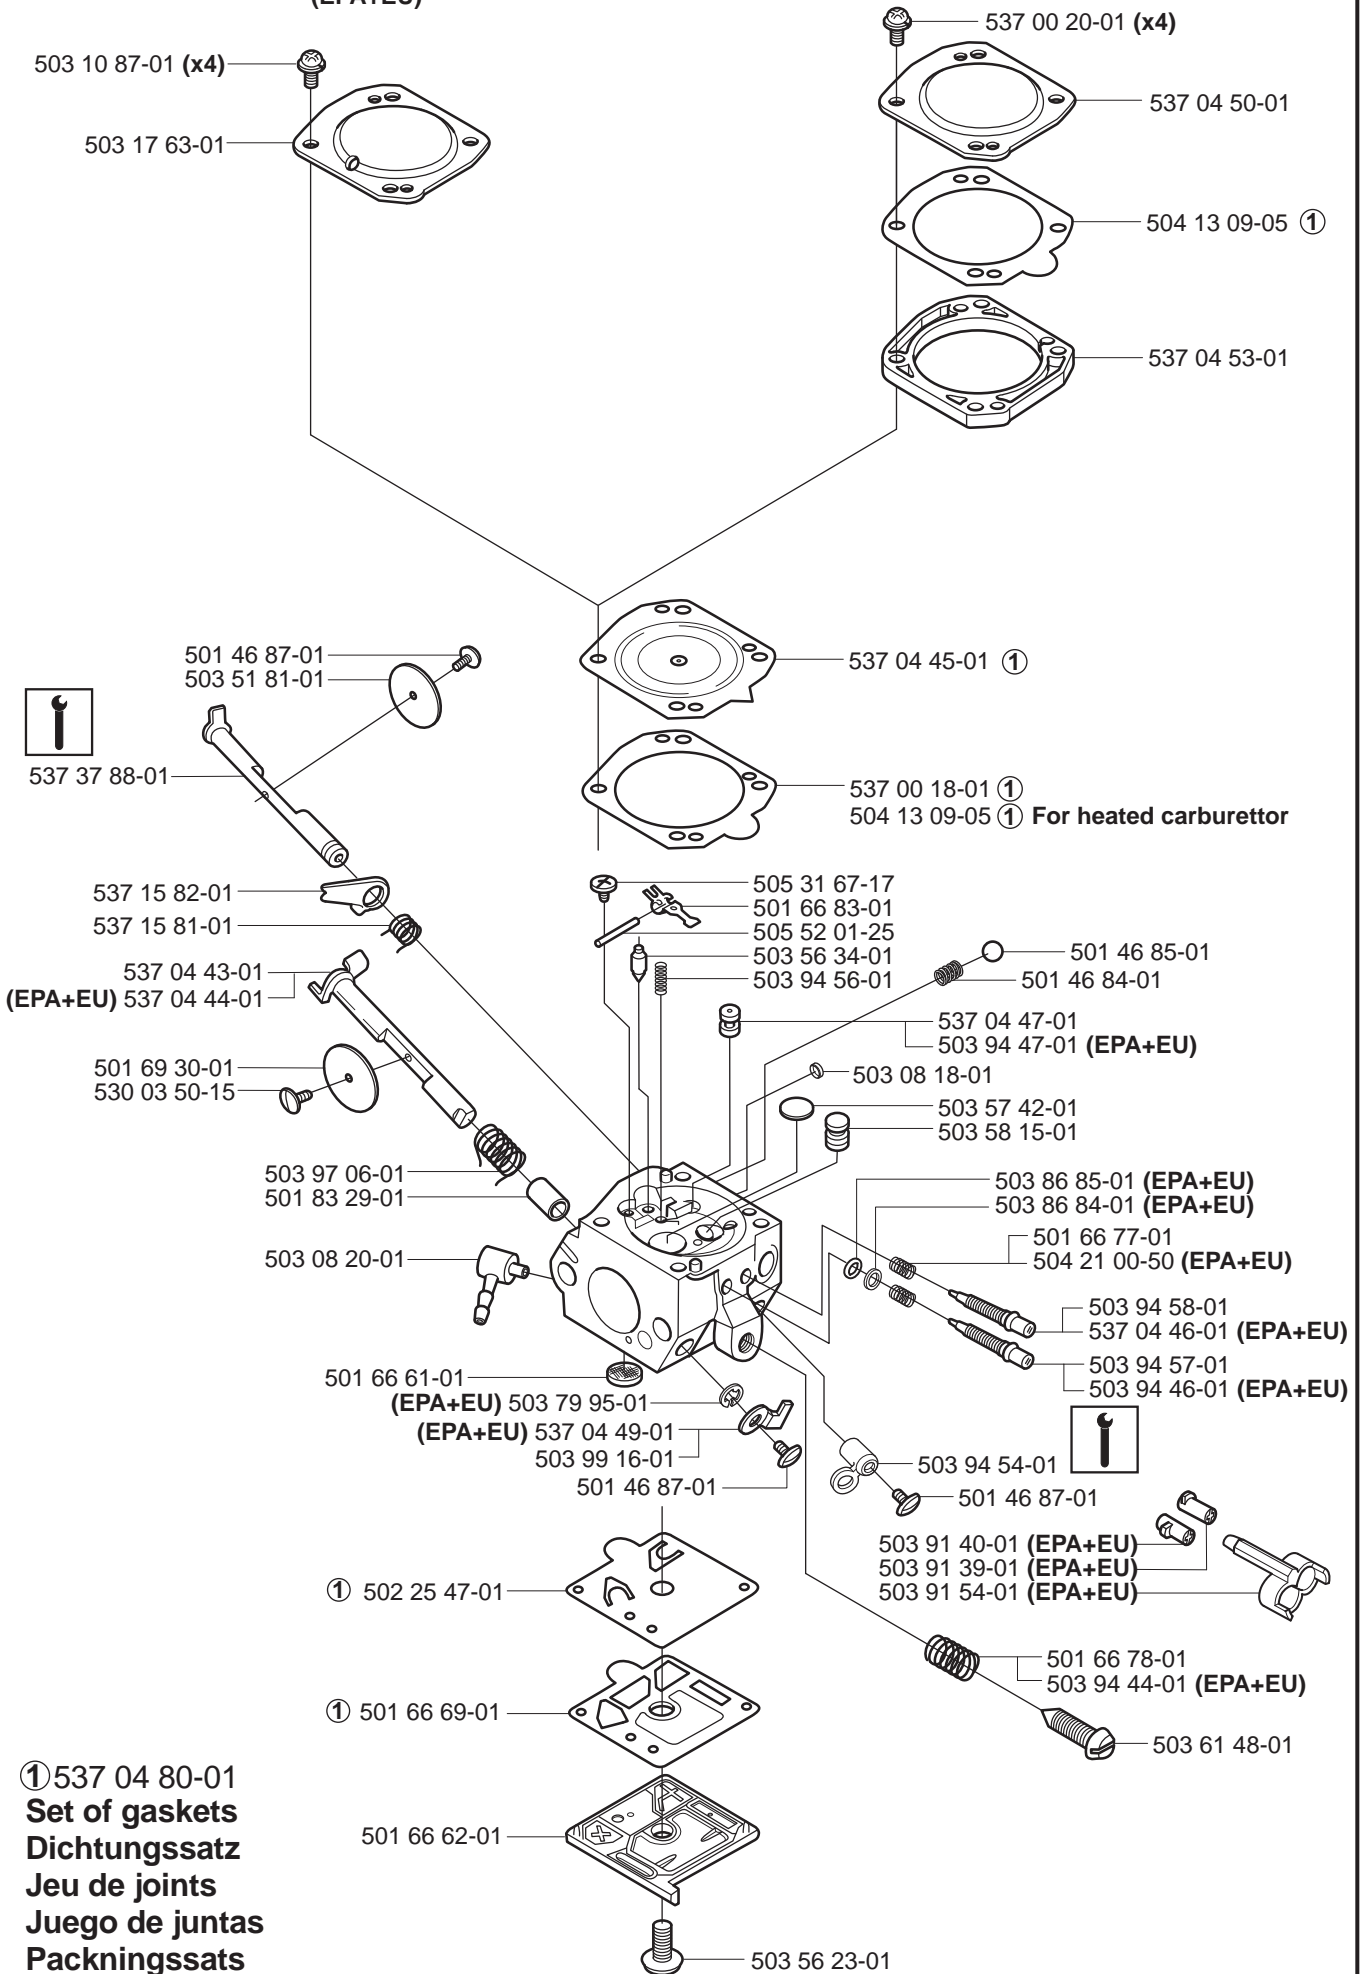

N compl 503 28 18-19 Walbro HDA 190A Heated Carburettor
compl 503 28 18-20 Walbro HDA 191A Heated Carburettor
(EPA+EU)

compl 503 28 18-17 Walbro HDA 198A
compl 503 28 18-18 Walbro HDA 199A (EPA+EU)

① 537 04 80-01
Set of gaskets
Dichtungssatz
Jeu de joints
Juego de juntas
Packningssats