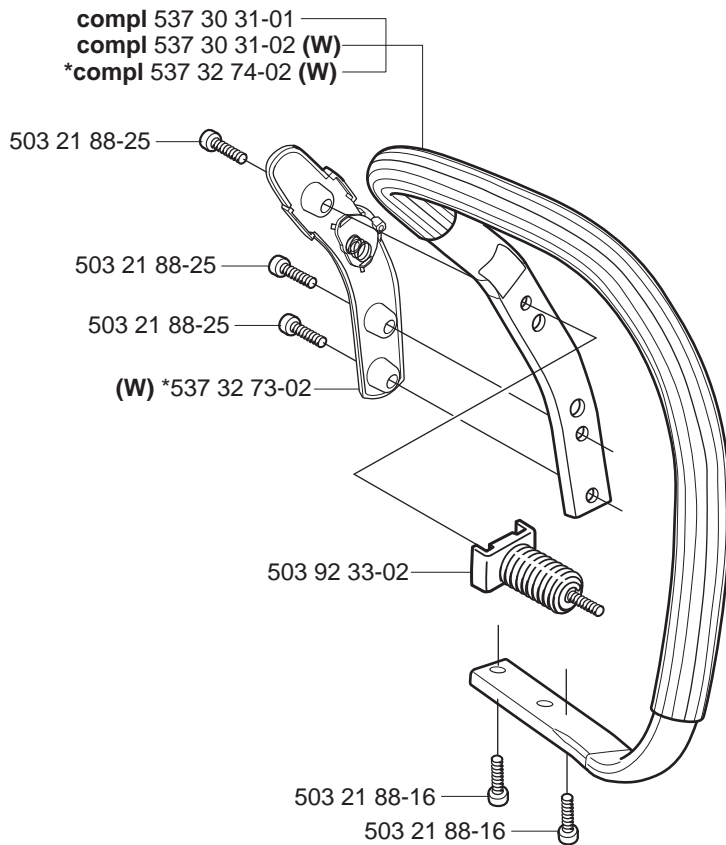

**F**

*compl 503 91 76-03 (CS2159 EU) 503 91 76-01 CS2156
 **compl 503 91 75-04 (FF CS2159)
 ***compl 537 10 22-01 (CAT CS2156, CS2159)

**G**

80µ 537 01 09-01
 44µ 537 01 09-02
 FELT 537 01 09-03

H***compl 503 92 53-06 (CS2156, CS2159)**

J

*compl 503 92 30-02

K 

(W) *503 21 38-01 (x2)

(W) *503 92 61-02

L

Heated carburettor

M

*compl 537 00 97-02

- 537 28 01-01 (CS2159)
- 537 28 01-02 (CS2159W)
- 537 28 01-03 (CS2159C)
- 537 28 01-04 (CS2159CW)
- 537 28 01-05 (CS2159WH)
- 537 28 01-06 (CS2159CWH)
- 537 28 01-07 (CS2156)
- 537 28 01-08 (CS2156CWH)
- 537 28 01-10 (CS2156C)