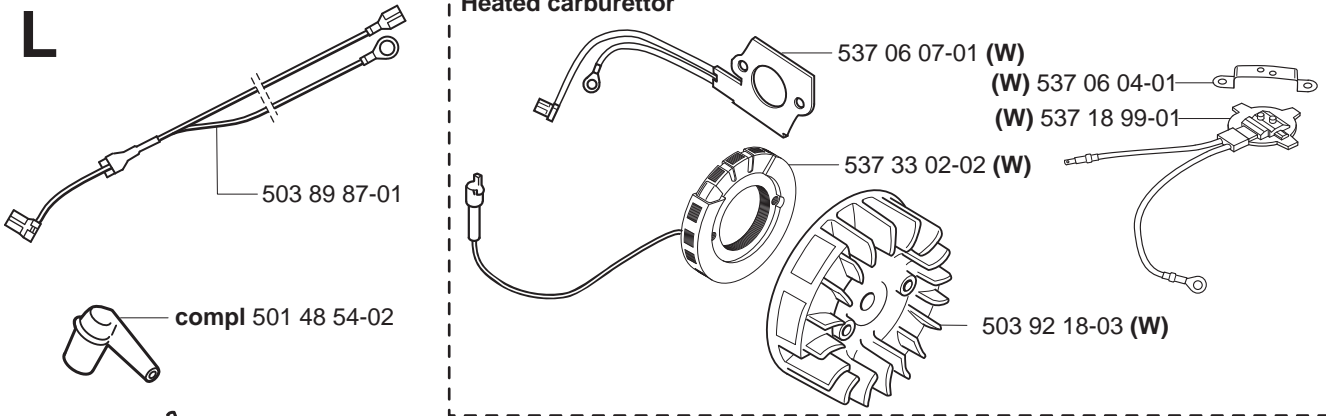

J

*compl 503 92 30-02

K 

(W) *503 21 38-01 (x2)

(W) *503 92 61-02

L

Heated carburettor

M

*compl 537 00 97-02

- 537 28 01-01 (CS2159)
- 537 28 01-02 (CS2159W)
- 537 28 01-03 (CS2159C)
- 537 28 01-04 (CS2159CW)
- 537 28 01-05 (CS2159WH)
- 537 28 01-06 (CS2159CWH)
- 537 28 01-07 (CS2156)
- 537 28 01-08 (CS2156CWH)
- 537 28 01-10 (CS2156C)