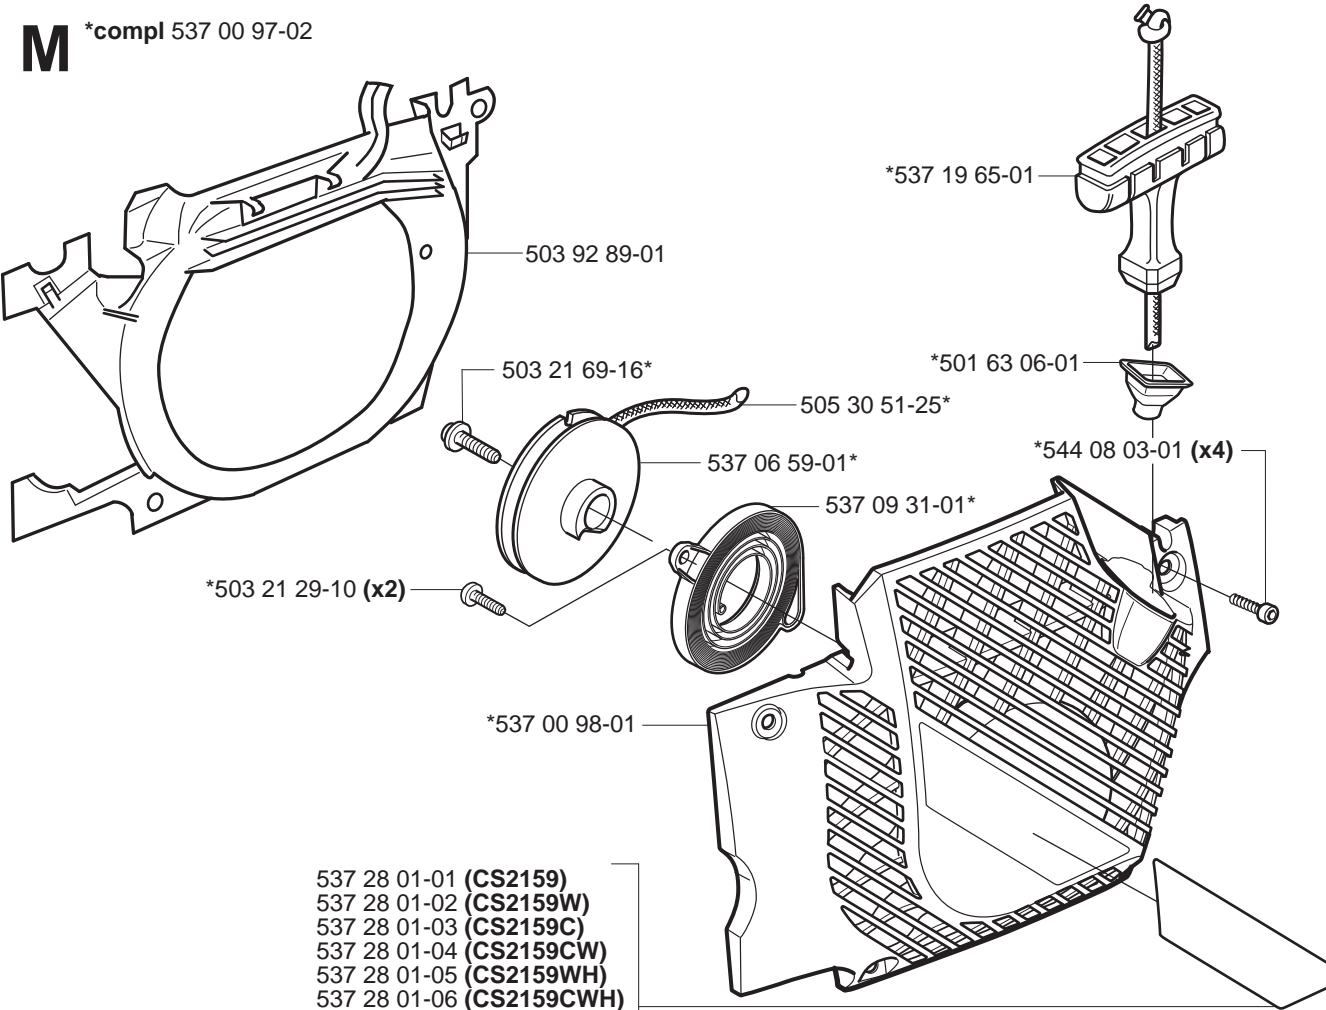

- 537 28 01-01 (CS2159)
- 537 28 01-02 (CS2159W)
- 537 28 01-03 (CS2159C)
- 537 28 01-04 (CS2159CW)
- 537 28 01-05 (CS2159WH)
- 537 28 01-06 (CS2159CWH)
- 537 28 01-07 (CS2156)
- 537 28 01-08 (CS2156CWH)
- 537 28 01-10 (CS2156C)