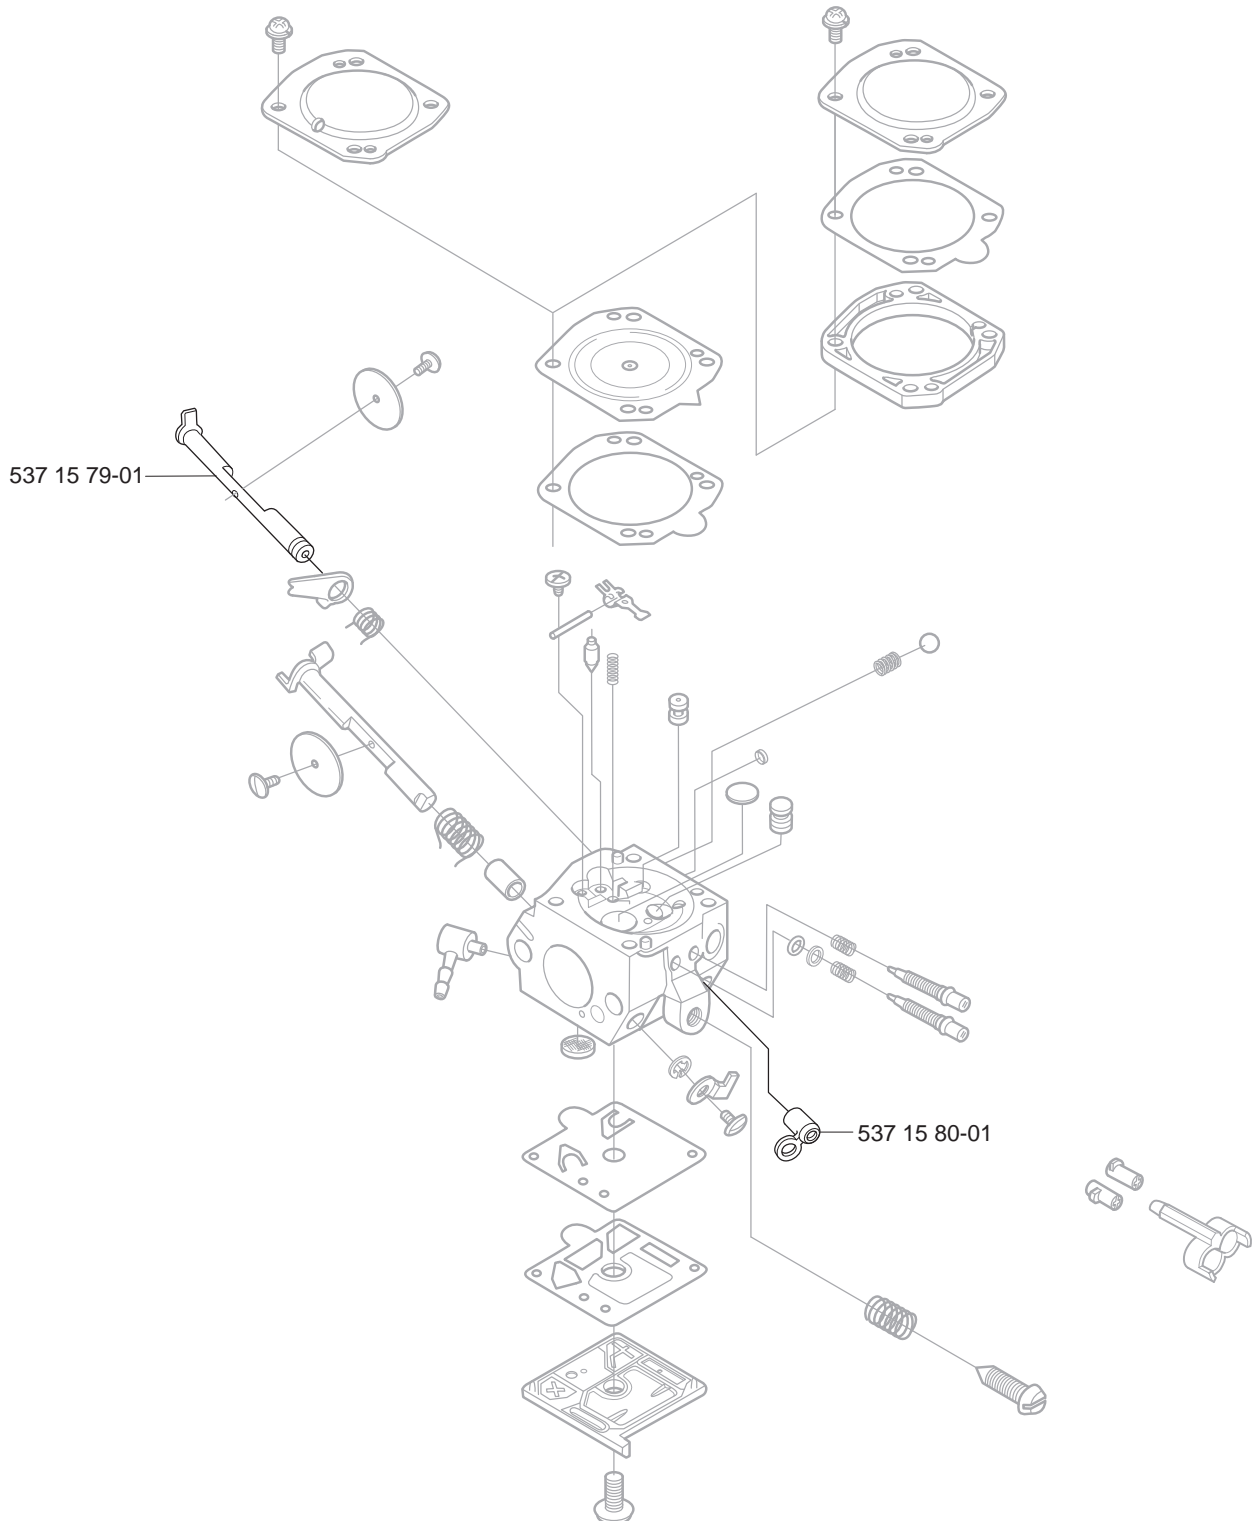

Q

HDA 191 EPA, HDA 199 EPA:
Up to 041000001 (CS2156)
Up to 041000001 (CS2159)

HDA 198:
Up to 041800001 (CS2156)
Up to 041800001 (CS2159)

HDA 190:
Up to 043500001 (CS2156)
Up to 043500001 (CS2159)

compl 503 28 18-09 Walbro HDA 190 Heated
compl 503 28 18-10 Walbro HDA 191 Heated Carburettor (EPA)

compl 503 28 18-15 Walbro HDA 198
compl 503 28 18-16 Walbro HDA 199 (EPA)