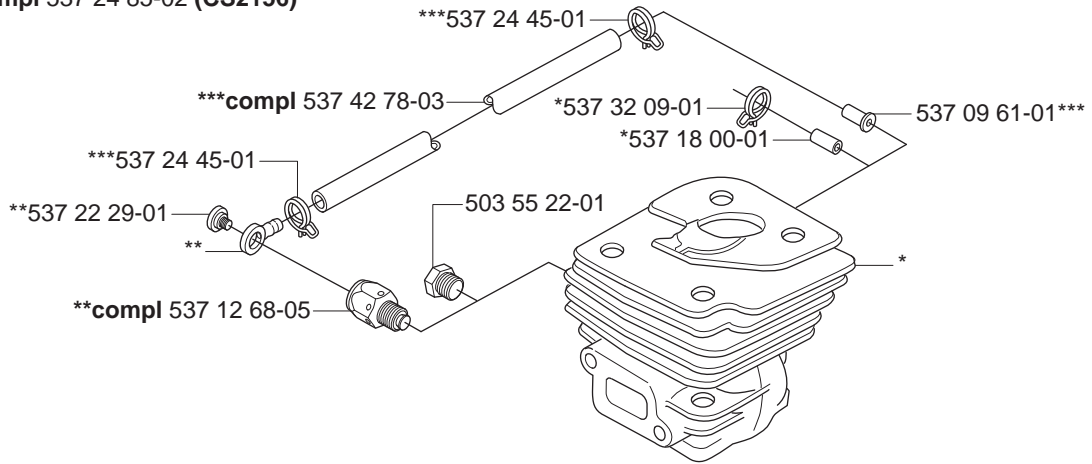

HDA 190:
Up to 043500001 (CS2156)
Up to 043500001 (CS2159)

compl 503 28 18-09 Walbro HDA 190 Heated
compl 503 28 18-10 Walbro HDA 191 Heated Carburettor (EPA)

compl 503 28 18-15 Walbro HDA 198
compl 503 28 18-16 Walbro HDA 199 (EPA)

Q

Up to 060700001 (CS2156)

*compl 537 24 85-02 (CS2156)

**Q**

Up to 053300001 (CS2156) Up to 053300001 (CS2159)

*compl 503 92 53-71 (CS2156, CS2159)

*537 04 03-01