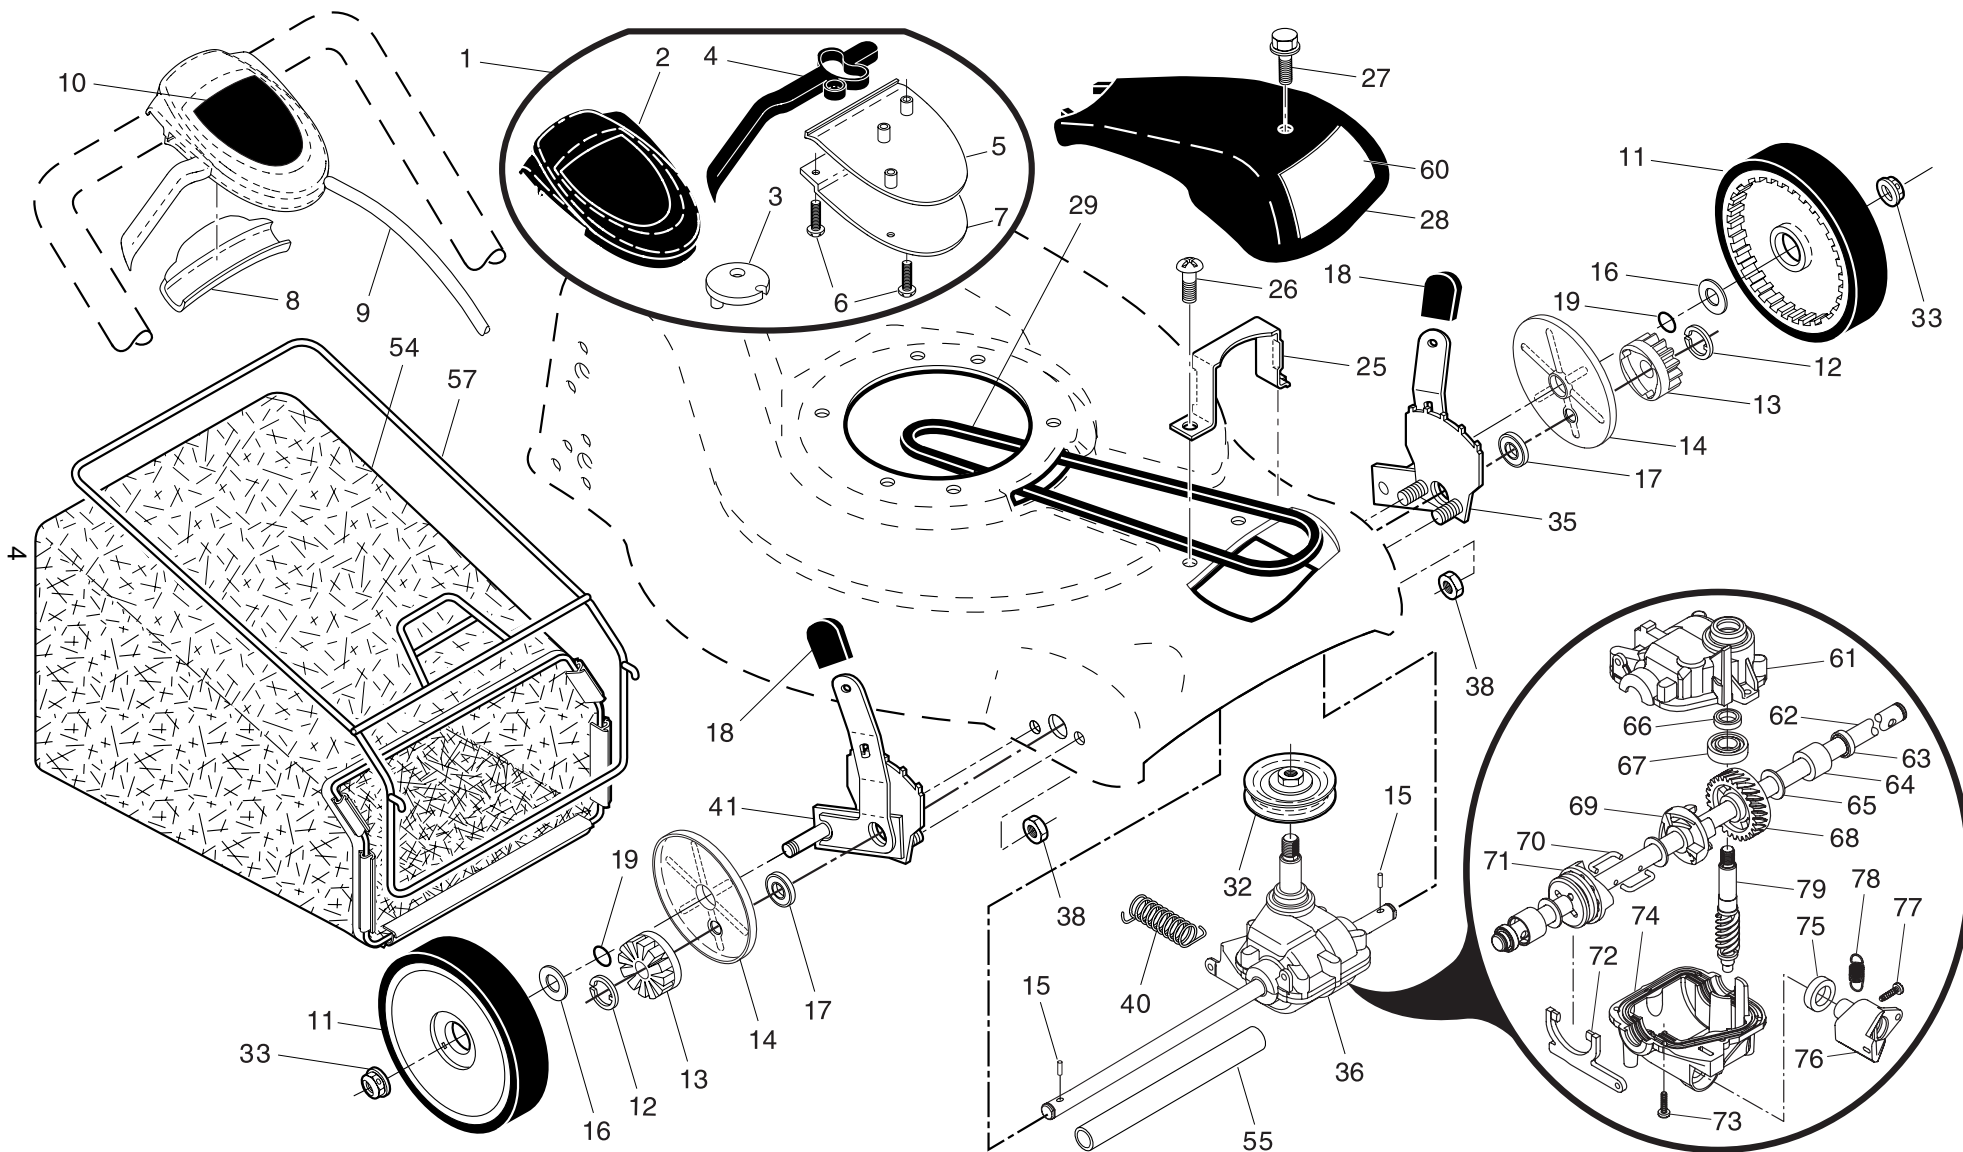

ROTARY LAWN MOWER - - MODEL NUMBER LM2153CMDAW (96141005900) PRODUCT NO. 961 41 00-59

ROTARY LAWN MOWER - - MODEL NUMBER LM2153CMDAW (96141005900) PRODUCT NO. 961 41 00-59

KEY NO.	PART NO.	DESCRIPTION	KEY NO.	PART NO.	DESCRIPTION
1	532 19 61-78	Drive Control Assembly (Includes Cable)	40	532 19 28-49	Spring
2	532 19 57-45	Cover, Drive Control, Upper	41	532 19 51-07	Kit, Wheel Adjuster, RH (Includes Knob and Bearing)
3	532 18 73-53	Pulley	54	532 40 19-05	Grassbag Assembly
4	532 18 82-81	Lever, Drive Control	55	532 17 57-39	Driveshaft Cover
5	532 19 57-44	Cover, Drive Control, Lower	57	532 19 46-43	Frame, Grassbag
6	532 18 16-98	Screw	60	532 19 34-58	Decal, Drive Cover
7	532 40 07-23	Bracket, Drive	61	532 19 68-86	Case, Upper
8	532 18 49-87	Cap, Drive	62	532 19 68-85	Shaft, Output
9	532 19 61-80	Cable Assembly, Drive	63	532 18 35-08	Seal, Output Shaft
10	532 19 34-66	Decal, Drive	64	532 18 35-11	Bushing
11	532 40 25-67	Wheel & Tire Assembly	65	532 18 35-09	Washer
12	812 00 00-58	E-Ring	66	532 18 35-14	Seal, Worm Shaft
13	532 75 00-03	Pinion	67	532 18 35-06	Bearing, Ball
14	532 18 94-03	Dust Cover	68	532 18 34-99	Gear, 27 Teeth
15	532 19 10-17	Pawl, Drive	69	532 19 68-84	Fixed Dog Clutch
16	532 06 77-25	Washer 1/2 x 1-1/2 x .134	70	532 18 35-05	Wireform
17	532 19 10-39	Bearing, Wheel Adjuster	71	532 19 68-83	Movable Dog Clutch
18	532 70 10-37	Selector Knob	72	532 19 68-82	Fork
25	532 19 90-89	Belt Keeper	73	532 18 35-13	Screw, Case
26	532 15 00-78	Screw	74	532 19 68-81	Case, Lower
27	532 17 52-62	Pan Head Tapping Screw #10-24 x 2-3/4	75	532 19 68-80	Seal, Lever
28	532 18 14-68	Drive Cover	76	532 19 68-79	Lever
29	532 19 68-53	V-Belt	77	532 19 68-78	Screw, Lever
32	532 19 40-18	Drive Pulley	78	532 19 68-77	Spring
33	532 08 39-23	Locknut, Hex	79	532 18 35-02	Shaft, Worm
35	532 19 51-10	Kit, Wheel Adjuster, LH (Includes Knob and Bearing)			
36	532 18 82-96	Gearcase Assembly, Complete			
38	873 80 04-00	Locknut, Hex 1/4-20			

NOTE: All component dimensions given in U.S. inches. 1 inch = 25.4 mm. **IMPORTANT:** Use only Original Equipment Manufacturer (O.E.M.) replacement parts. Failure to do so could be hazardous, damage your lawn mower and void your warranty.