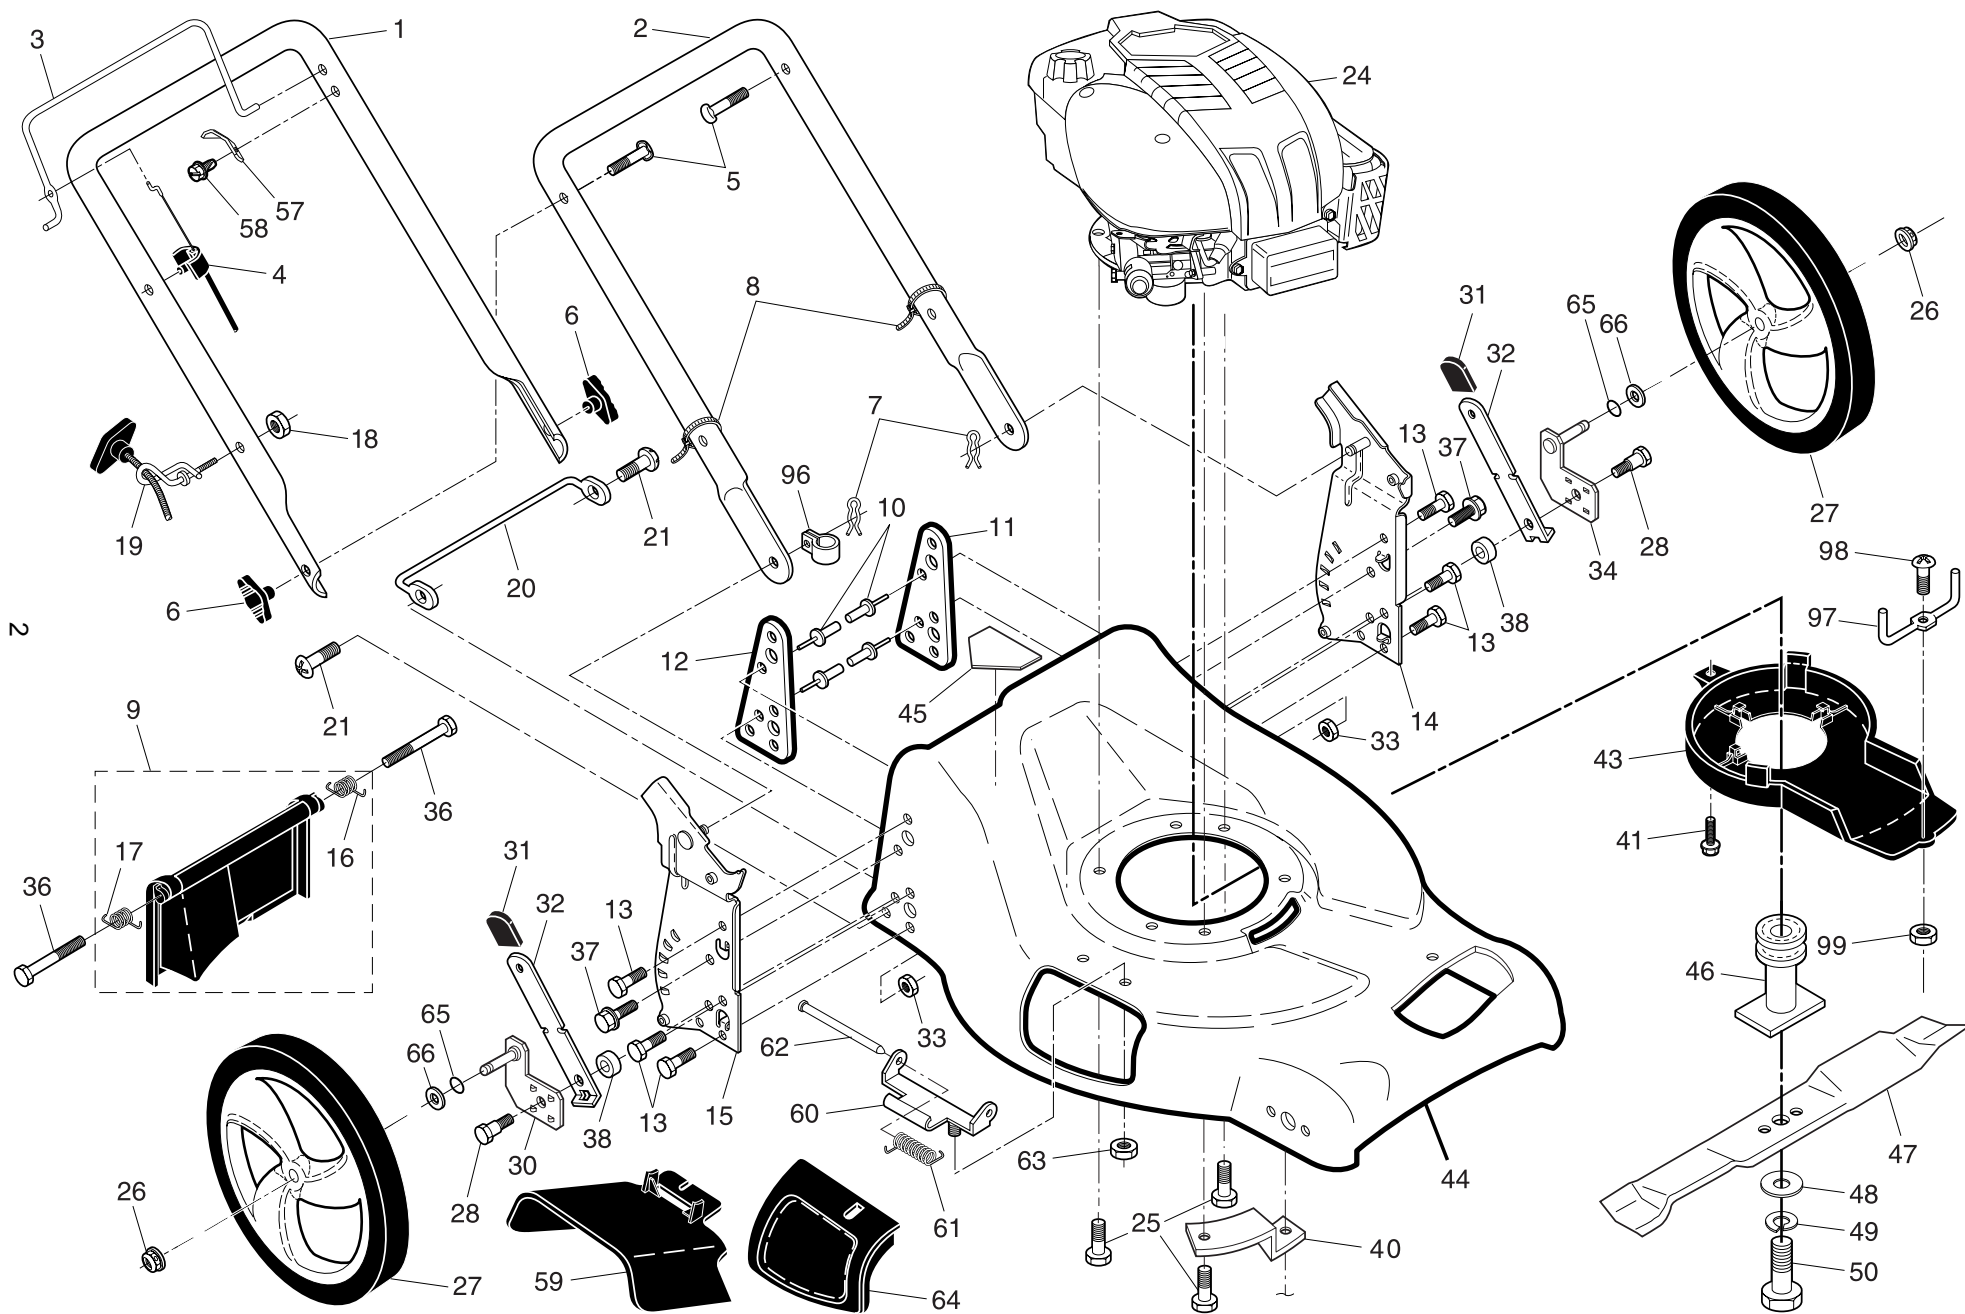

ROTARY LAWN MOWER - - MODEL NUMBER LM2153CMDAW (96141005900) PRODUCT NO. 961 41 00-59

ROTARY LAWN MOWER - - MODEL NUMBER LM2153CMDAW (96141005900) PRODUCT NO. 961 41 00-59

KEY NO.	PART NO.	DESCRIPTION	KEY NO.	PART NO.	DESCRIPTION
1	532 40 29-05	Upper Handle (Includes Foam Grip)	37	532 15 00-78	Thread Cutting Screw w/Sems 5/16-18 x 3/4
2	532 15 36-05	Lower Handle	38	819 11 22-06	Washer
3	532 40 29-32	Control Bar	40	532 19 09-39	Mounting Bracket, Debris Shield
4	532 18 35-67	Engine Zone Control Cable	41	532 19 23-25	Screw
5	532 19 15-74	Handle Bolt	43	532 19 89-10	Debris Shield
6	532 19 18-56	Handle Knob	44	532 40 00-92	Kit, Lawn Mower Housing (Includes Key Numbers 10, 11, 12 and 45)
7	532 05 17-93	Hairpin Cotter	45	532 18 21-66	Danger Decal
8	532 06 64-26	Wire Tie	46	532 19 77-52	Blade Adapter / Pulley
9	532 18 04-79	Kit, Rear Door (Includes Key #16 and 17)	47	532 19 93-77	Blade, 21"
10	532 12 84-15	Pop Rivet	48	532 85 10-74	Hardened Washer
11	532 18 25-38	Support Bracket, LH	49	532 85 02-63	Helical Washer 3/8-24 x 1-3/8 Grade 8
12	532 18 25-39	Support Bracket, RH	50	532 85 10-84	Hex Head Machine Screw 3/8-24 x 1-3/8 Grade 8
13	817 06 04-10	Screw 1/4-20 x 5/8	57	532 12 51-62	Upstop Bracket
14	532 19 60-36	Handle Bracket Assembly, LH	58	532 75 06-34	Screw
15	532 19 60-37	Handle Bracket Assembly, RH	59	532 17 50-71	Discharge Deflector
16	532 18 00-71	Spring, LH	60	532 17 57-35	Hinge Bracket
17	532 18 00-72	Spring, RH	61	532 19 30-00	Spring
18	532 13 20-04	Keps Locknut 1/4-20	62	532 17 56-50	Hinge Rod
19	532 19 47-88	Rope Guide	63	873 80 04-00	Nut, Hex
20	532 17 92-05	Foot Guard, C.E.	64	532 17 50-66	Mulcher Door
21	532 05 45-83	Screw, Tapping 1/4-20 x 1/2	65	532 19 74-80	O-Ring
24	- - -	Engine, Briggs, Model Number 12H602 (order parts from engine manufacturer)	66	532 08 83-48	Washer, Flat 1/2
25	532 15 04-06	Hex Head Thread Rolling Screw 3/8-16 x 1-1/8	96	532 19 79-91	Clip, Cable
26	532 14 52-12	Hex Flange Nut	97	532 19 71-62	Keeper, Belt
27	532 40 25-95	Wheel & Tire Assembly, Rear, 12"	98	532 18 22-27	Screw #8
28	532 16 08-28	Shoulder Bolt 5/16-18 x .33	99	532 18 22-28	Nut #8
30	532 40 25-71	Axle Arm Assembly, RH	--	532 40 00-90	Operator's Manual, European
31	532 70 10-37	Selector Knob	--	532 40 00-91	Operator's Manual, Scandinavian
32	532 19 01-57	Selector Spring	--	532 40 00-97	Operator's Manual, Baltic
33	873 80 05-00	Nut, Hex 5/16-18	--	532 40 00-98	Operator's Manual, East Bloc
34	532 40 25-72	Axle Arm Assembly, LH			
36	532 18 41-93	Bolt			

NOTE: All component dimensions given in U.S. inches. 1 inch = 25.4 mm. **IMPORTANT:** Use only Original Equipment Manufacturer (O.E.M.) replacement parts. Failure to do so could be hazardous, damage your lawn mower and void your warranty.