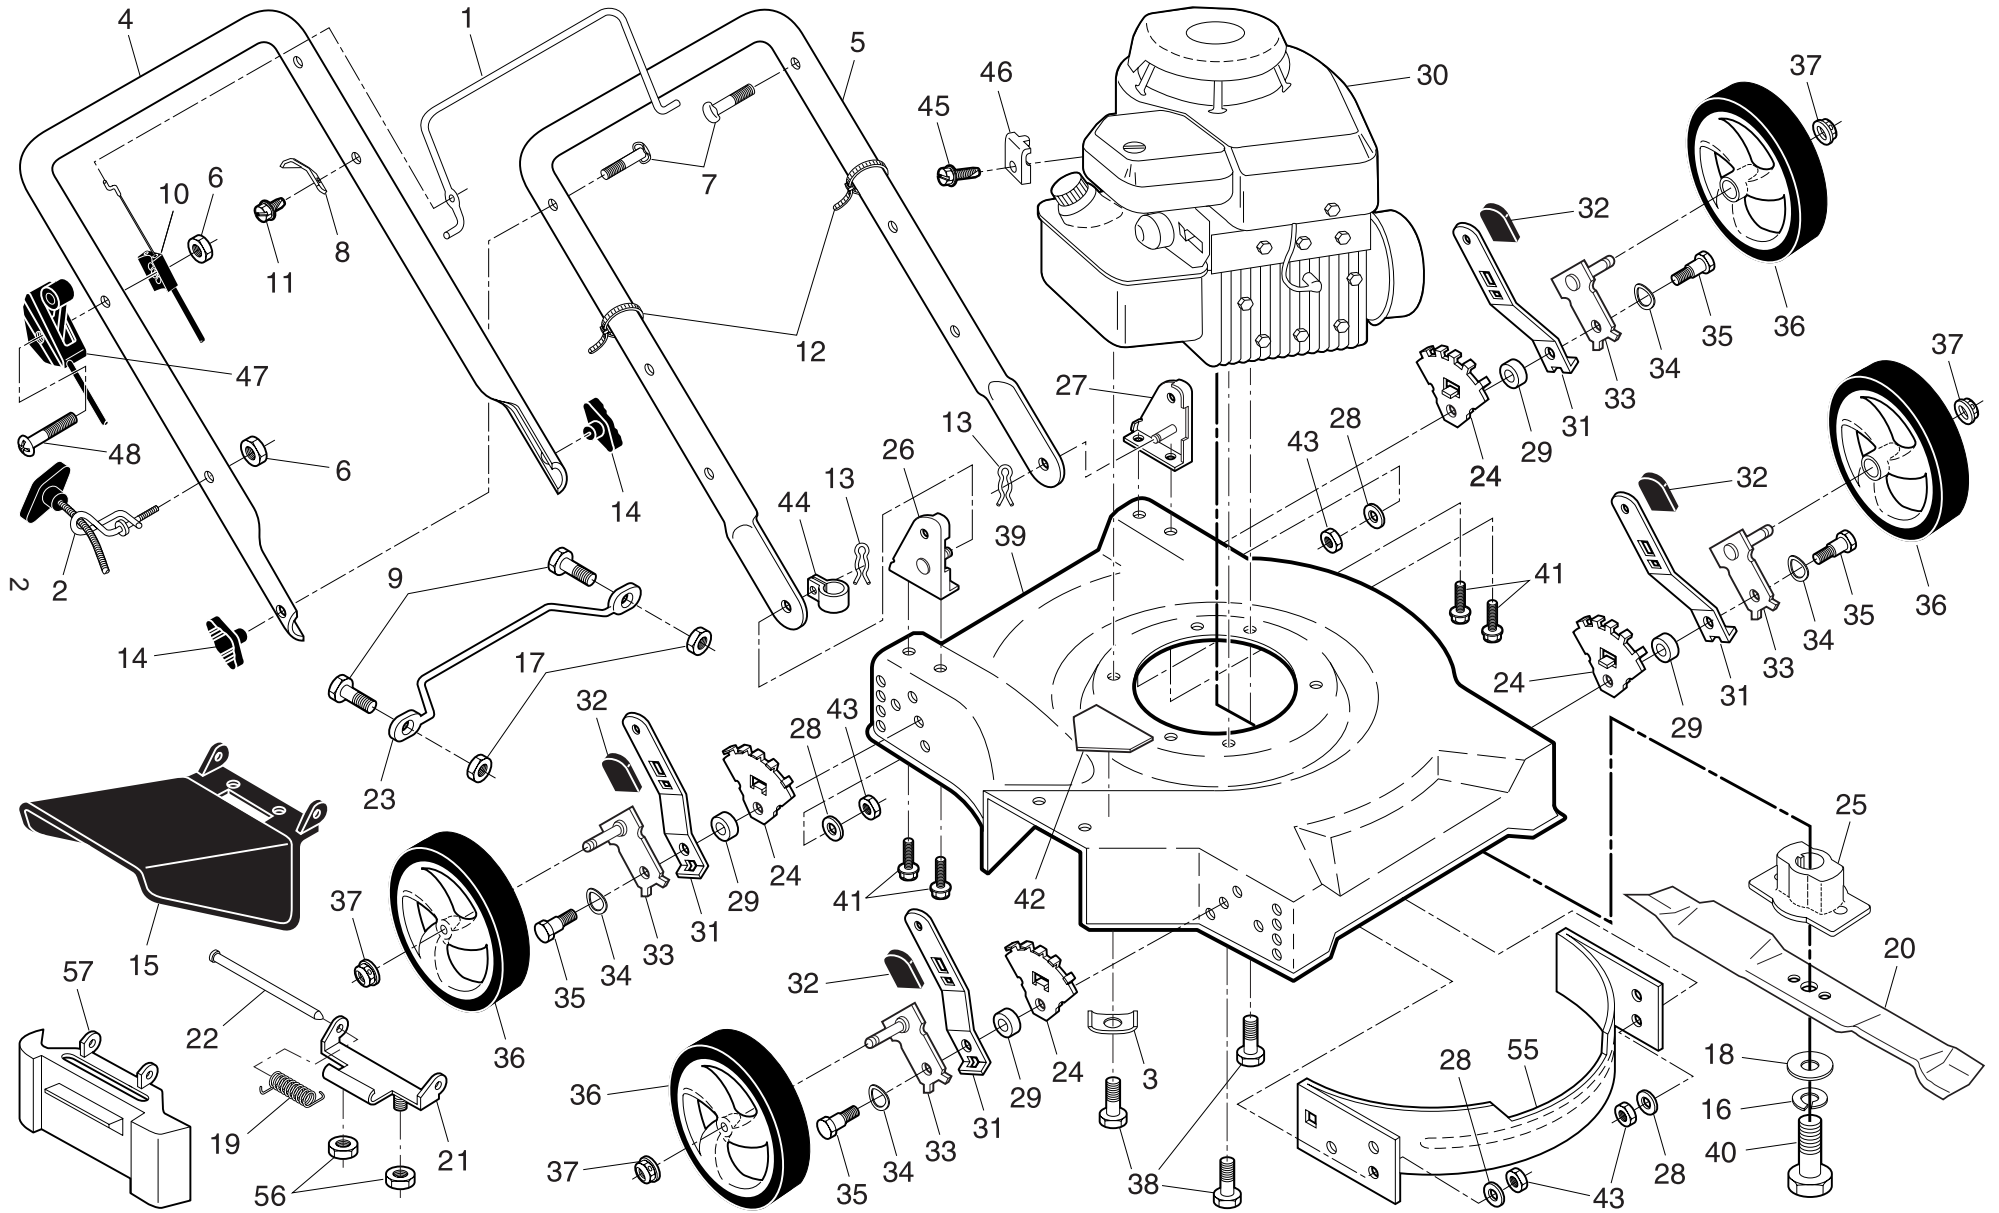

LM2150 SM

Spare parts

Ersatzteile

Pièces détachées

Reserve onderdelen

Repuestos

Reservdelar

ROTARY LAWN MOWER - - MODEL NUMBER LM2150SM (96111002400) PRODUCT NUMBER 961 11 00-24

NOTE: All component dimensions given in U.S. inches. 1 inch = 25.4 mm. **IMPORTANT:** Use only Original Equipment Manufacturer (O.E.M.) replacement parts. Failure to do so could be hazardous, damage your lawn mower and void your warranty.