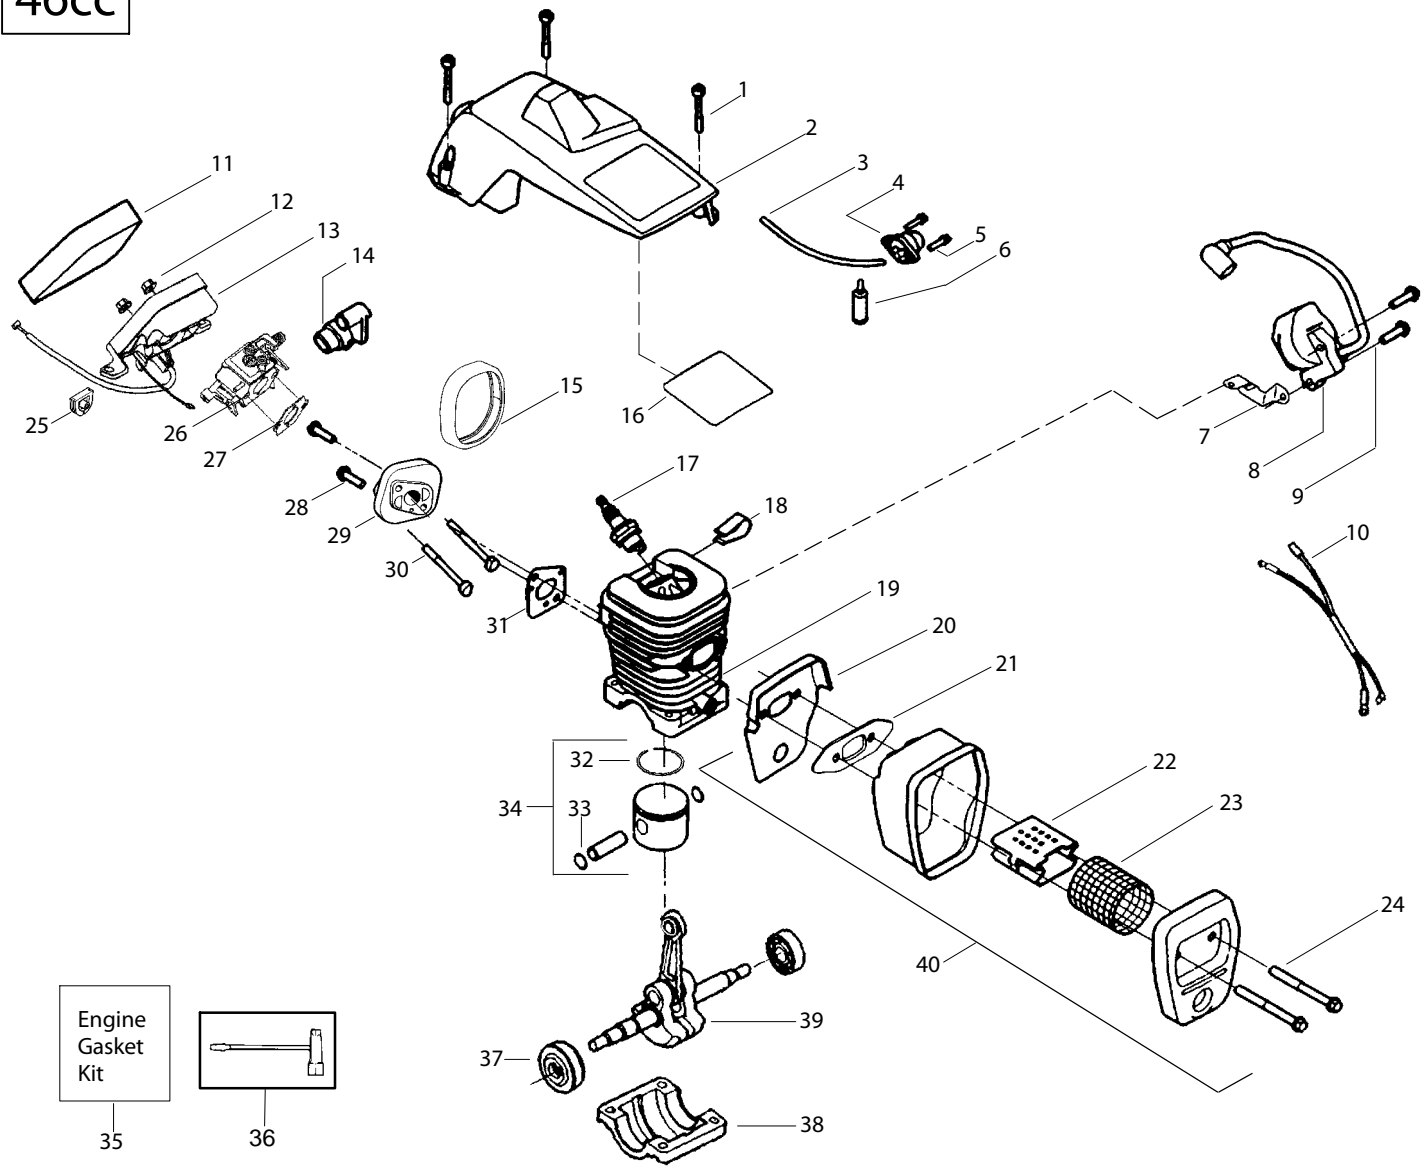

46cc

Ref.	Part No.	Description	Ref.	Part No.	Description	Ref.	Part No.	Description
1.	530016153	Screw	20.	530049870	Backplate - Muffler	36.	530031135	Scrench
2.	530055709	Assy - Cylinder Shield (includes # 16)	21.	530069608	Gasket - Muffler(kit)	37.	530056363	Assy - Seal & Bearing
3.	530069247	Kit - Fuel Line (Small)	22.	530037813	Diffuser - Muffler	38.	530037935	Cap - Crankcase
4.	530071835	Kit - Purge Bulb (incl.#5)	23.	530036103	Screen - Spark	39.	545113101	Assy - Crankshaft
5.	530015780	Screw	24.	530016132	Bolt - Muffler	40.	530047207	Assy - Muffler (Incl . 20,21,22,23,24)
6.	530095646	Assy - Fuel Pick-up	25.	530047631	Grommet - Throttle Cable			
7.	530047442	Strap - Ground	26.	---	Kit - Carburetor			
8.	530039238	Ignition Module		545081885	Walbro (WT-89) (Incl. Grommet)		Not Shown	
9.	530015814	Screw	27.	530069608	Gasket - Carb. (kit)		545003025	Decal - Warn. (CE)
10.	530057475	Assy - Wire Harness	28.	530016386	Screw		545003030	Decal - Warn.
11.	530037793	Foam - Air Filter	29.	530049700	Carb. Adapter			
12.	530016101	Nut	30.	530016187	Screw			
13.	530057702	Assy - Air Box	31.	530069608	Gasket - Adaptor(kit)			
14.	530049244	Grommet - Carb Adjust	32.	530037380	Ring - Piston (46cc)			
15.	530054144	Seal - Carb Adapter	33.	530015697	Retainer - Piston Pin			
16.	530055698	Reflector - Heat	34.	545081872	Kit - Piston (46cc) (Incl. 32 & 33)			
17.	952030150	Spark Plug (RCJ-7Y)	35.	530069608	Kit - Engine Gasket (Incl. 21, 27 & 31)			
18.	530016136	Clip - High Tension Lead						
19.	545122101	Cylinder (46cc)