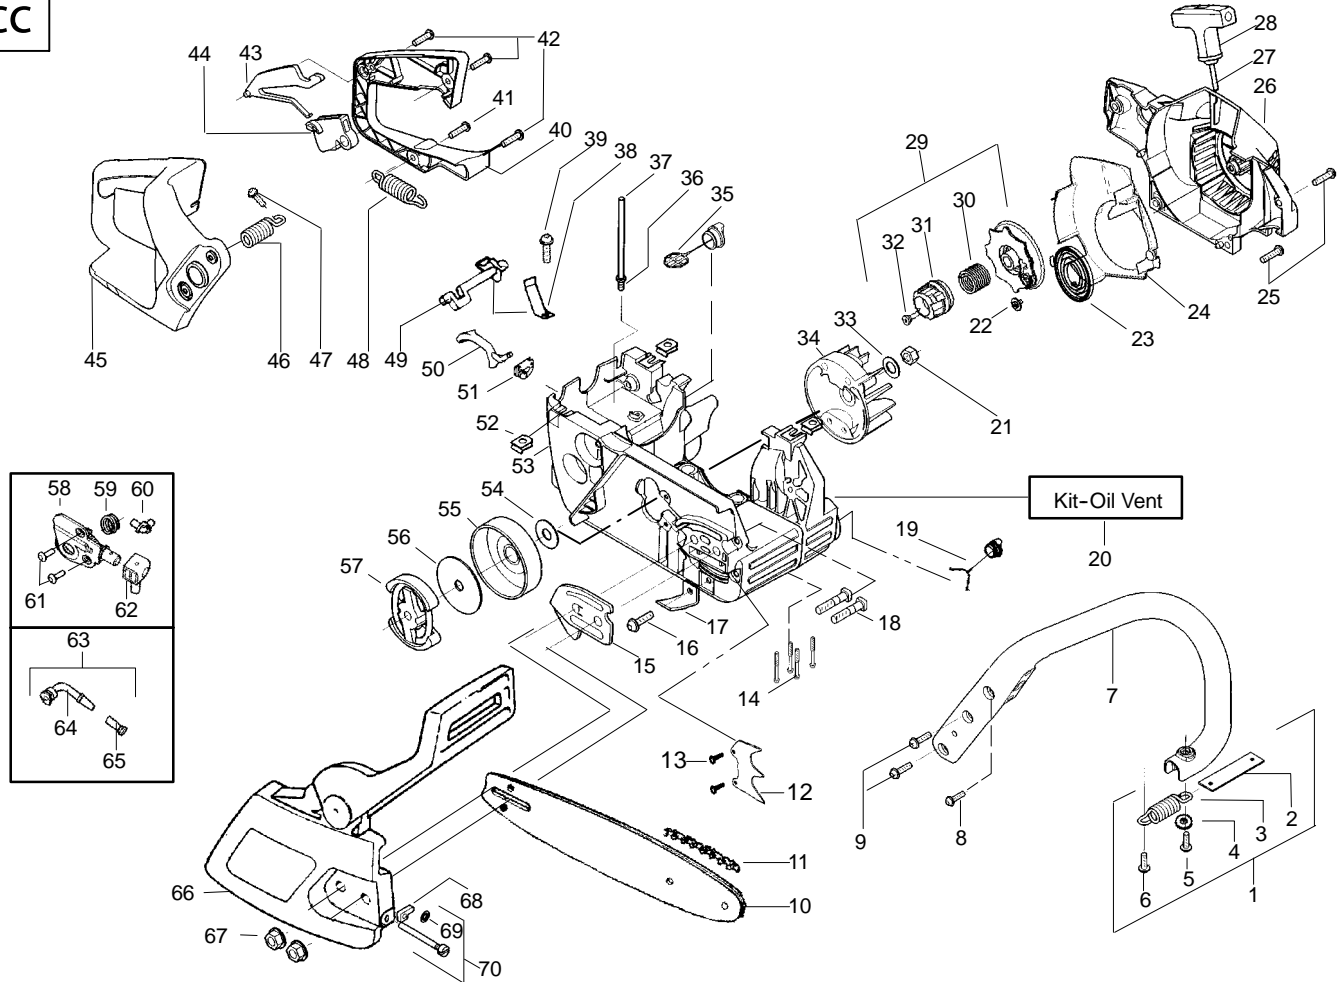

Ref.	Part No.	Description	Ref.	Part No.	Description	Ref.	Part No.	Description
1.	530059667	Assy.-Isolator	28.	530056402	Handle-Starter	54.	530015907	Washer-Thrust
2.	530047608	Limiter Strap	29.	530071966	Kit-EPS Starter	55.	530047061	Assy.-Clutch Drum w/bearing
3.	530059668	Spring-Isolator	30.	530021180	Spring-EPS	56.	530015611	Washer-Clutch
4.	530015158	Washer	31.	530059677	Hub-EPS	57.	530014949	Assy. Clutch
5.	530016018	Screw	32.	530021179	Screw	58.	530071259	Kit - Oil Pump (incl. 59,60,62)
6.	530015843	Screw	33.	530015127	Washer-Flywheel	59.	530037820	Gear-Worm Spring
7.	545048001	Front Handle	34.	545016301	Assy-Flywheel	60.	530049477	Elbow-Oil Pickup
8.	530015940	Screw	35.	530047192	Assy-Fuel Cap	61.	530016064	Screw
9.	530015814	Screw	36.	530023877	Fitting-fuel line	62.	530019206	Seal Block
10.	---	Bar	37.	530069216	Kit-Fuel line (large)	63.	530047663	Assy-Oil Pick-up (Incl. 64,65)
11.	---	Chain	38.	530016149	Spring-Switch	64.	530038373	Pick-up Oiler
12.	530014381	Kit-Spike (Incl. 13)	39.	530015775	Screw	65.	530056533	Filter-Oil
13.	530016439	Screw	40.	530047581	Cover-Rear Handle	66.	545139905	Assy.-Chain Brake
14.	530016132	Screw	41.	530015886	Screw	67.	530015917	Nut-Bar Mounting
15.	530038238	Plate-Bar Mount.	42.	530015906	Screw	68.	530015826	Pin-Bar Adjust
16.	530015814	Screw	43.	530036098	Throttle Lockout	69.	530038593	Retainer
17.	530029850	Chain Catcher	44.	530036097	Trigger-Throttle	70.	530069611	Kit-Bar Adjusting (incl. # 68,69)
18.	530016133	Bolt-Bar	45.	545025001	Handle - Rear			
19.	530057236	Assy-Oil Cap	46.	530071958	Kit-Isolator (Upper)			
20.	530071666	Kit-Oil Vent	47.	530015875	Screw			
21.	530016134	Nut-Flywheel	48.	530059668	Spring-Isolator			
22.	530016080	Screw	49.	530057473	Lever-Switch			
23.	530027531	Spring-Starter	50.	530057474	Lever-Choke			
24.	530055723	Baffle-Air	51.	530049005	Grommet-Knob			
25.	530015892	Screw	52.	530015922	Nut-"U"-Type			
26.	545050908	Housing-Fan	53.	530058730	Assy-Chassis fuel lines and caps)			
27.	530069232	Kit - Rope						