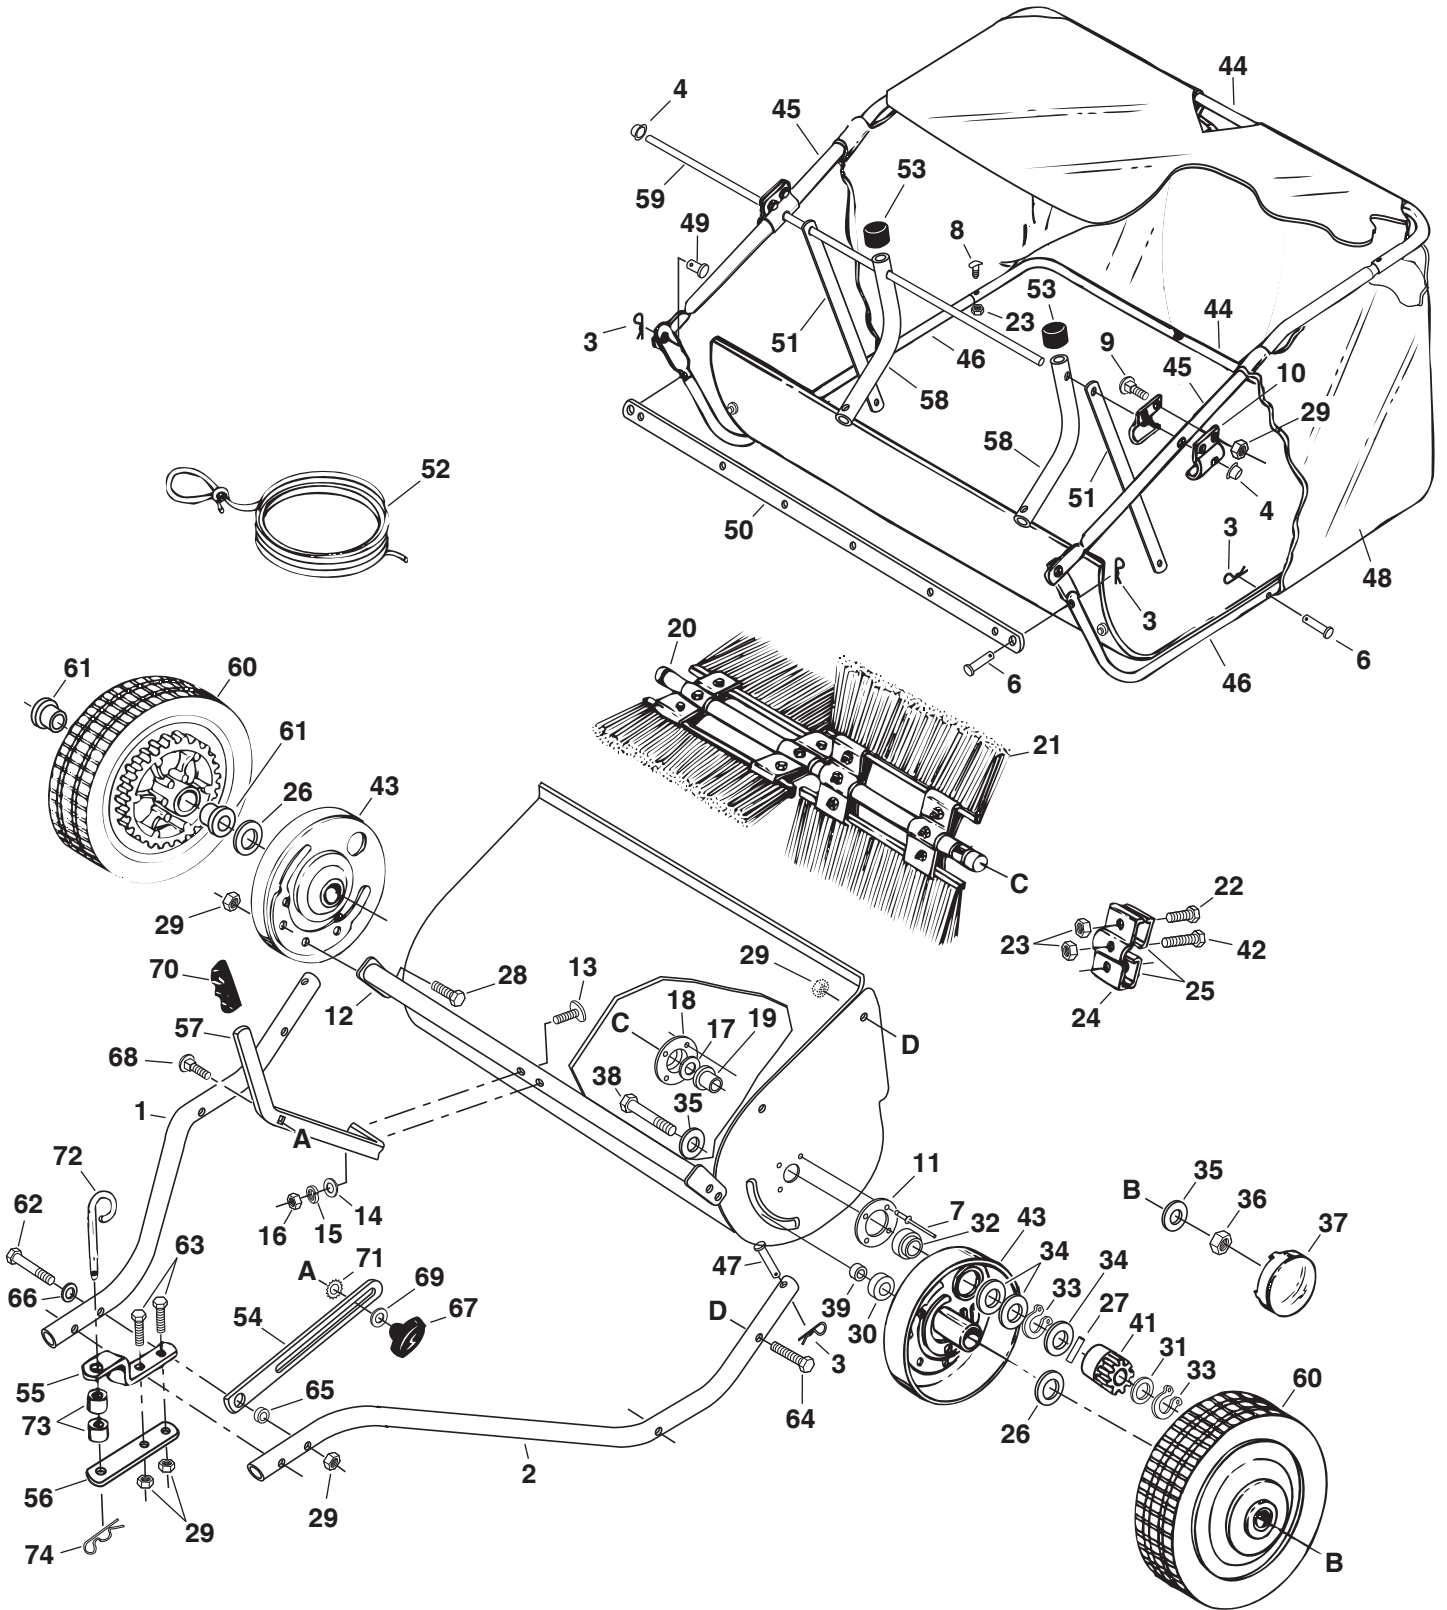

# REPAIR PARTS FOR MODEL 965 89 95-01 - 42" LAWSWEEPER