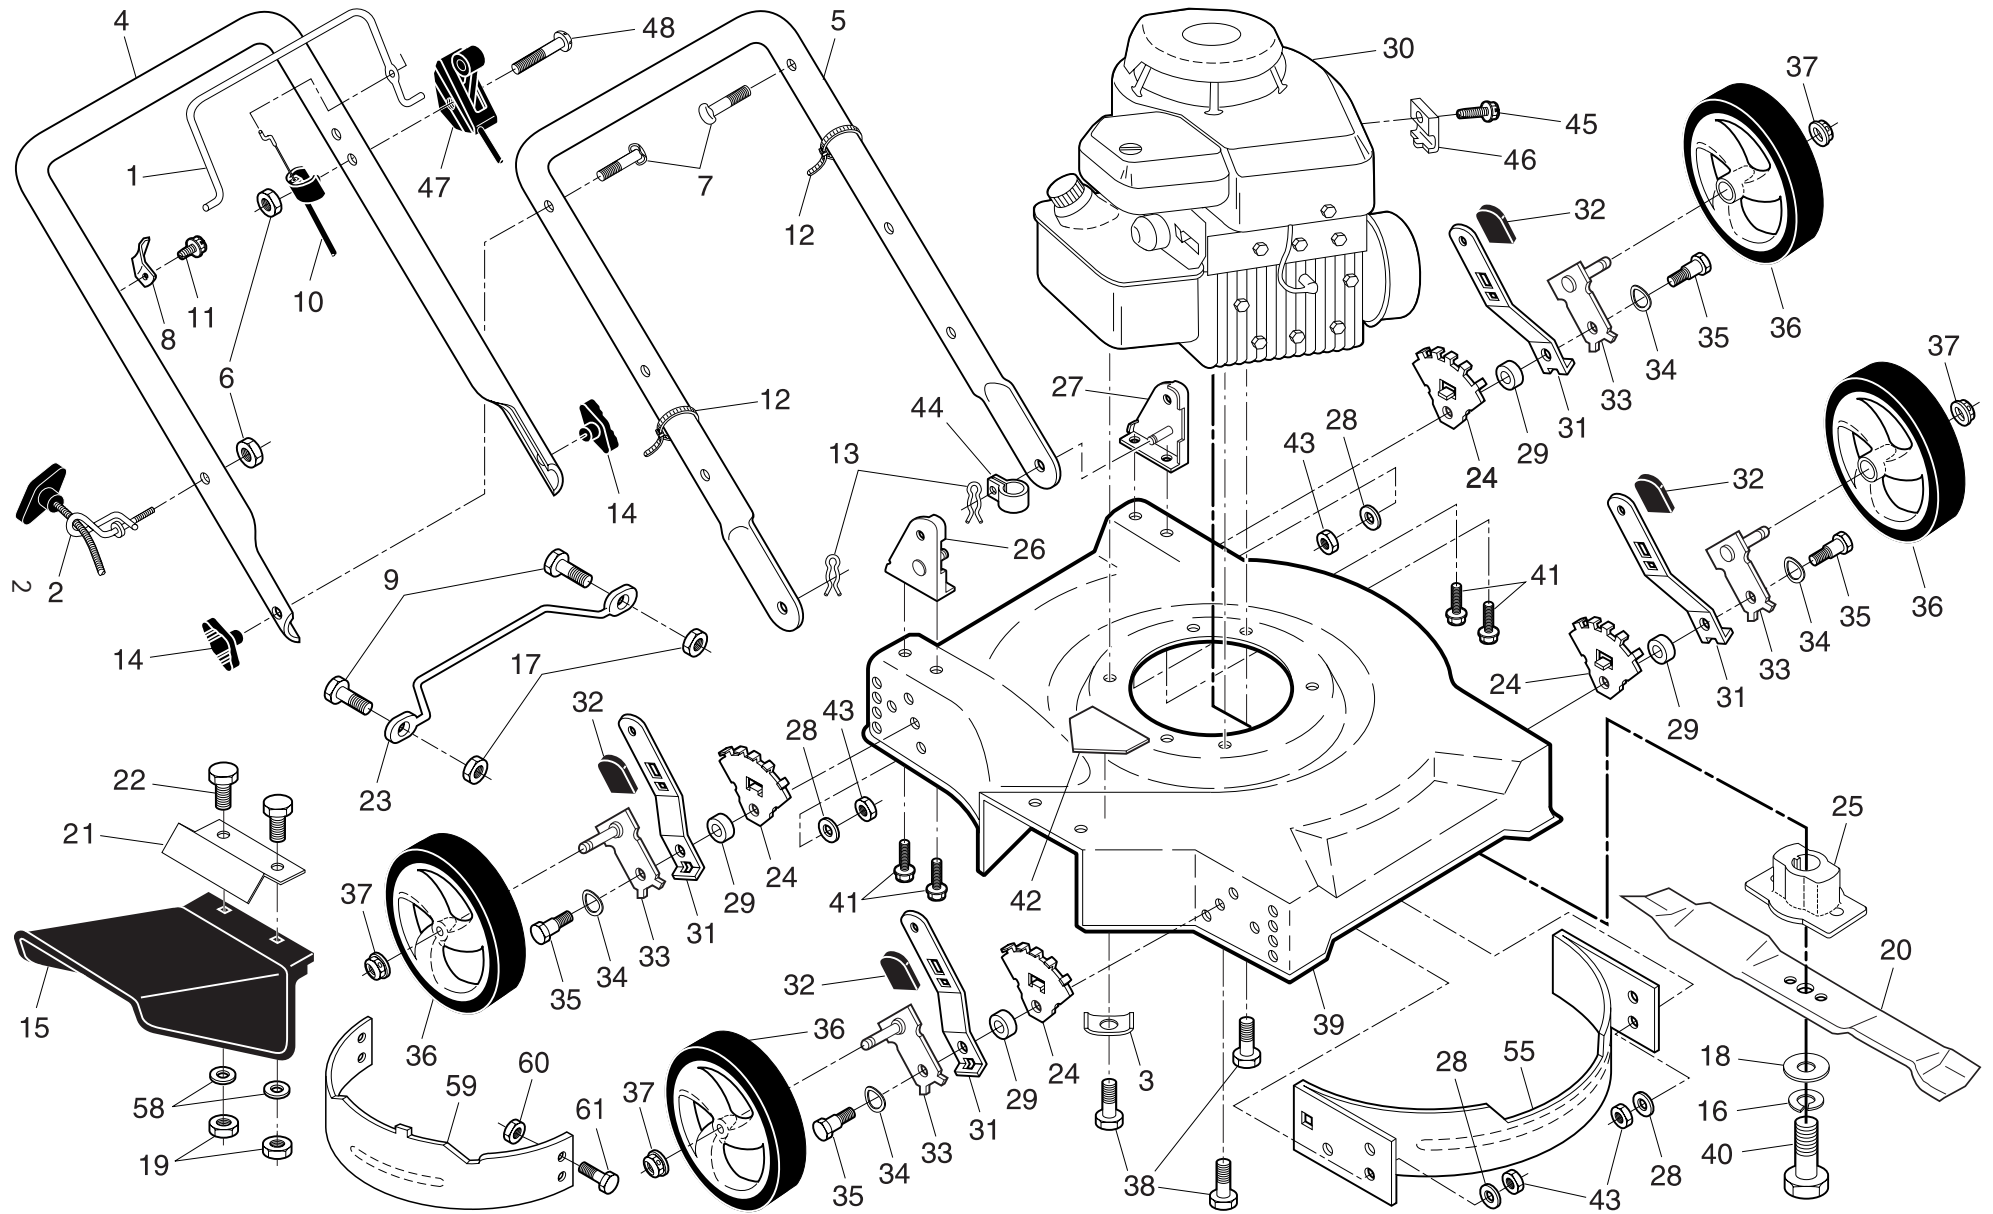

# ROTARY LAWN MOWER - - MODEL NUMBER LM 2150SM (96111002401) PRODUCT NUMBER 961 11 00-24

**NOTE:** All component dimensions given in U.S. inches. 1 inch = 25.4 mm. **IMPORTANT:** Use only Original Equipment Manufacturer (O.E.M.) replacement parts. Failure to do so could be hazardous, damage your lawn mower and void your warranty.