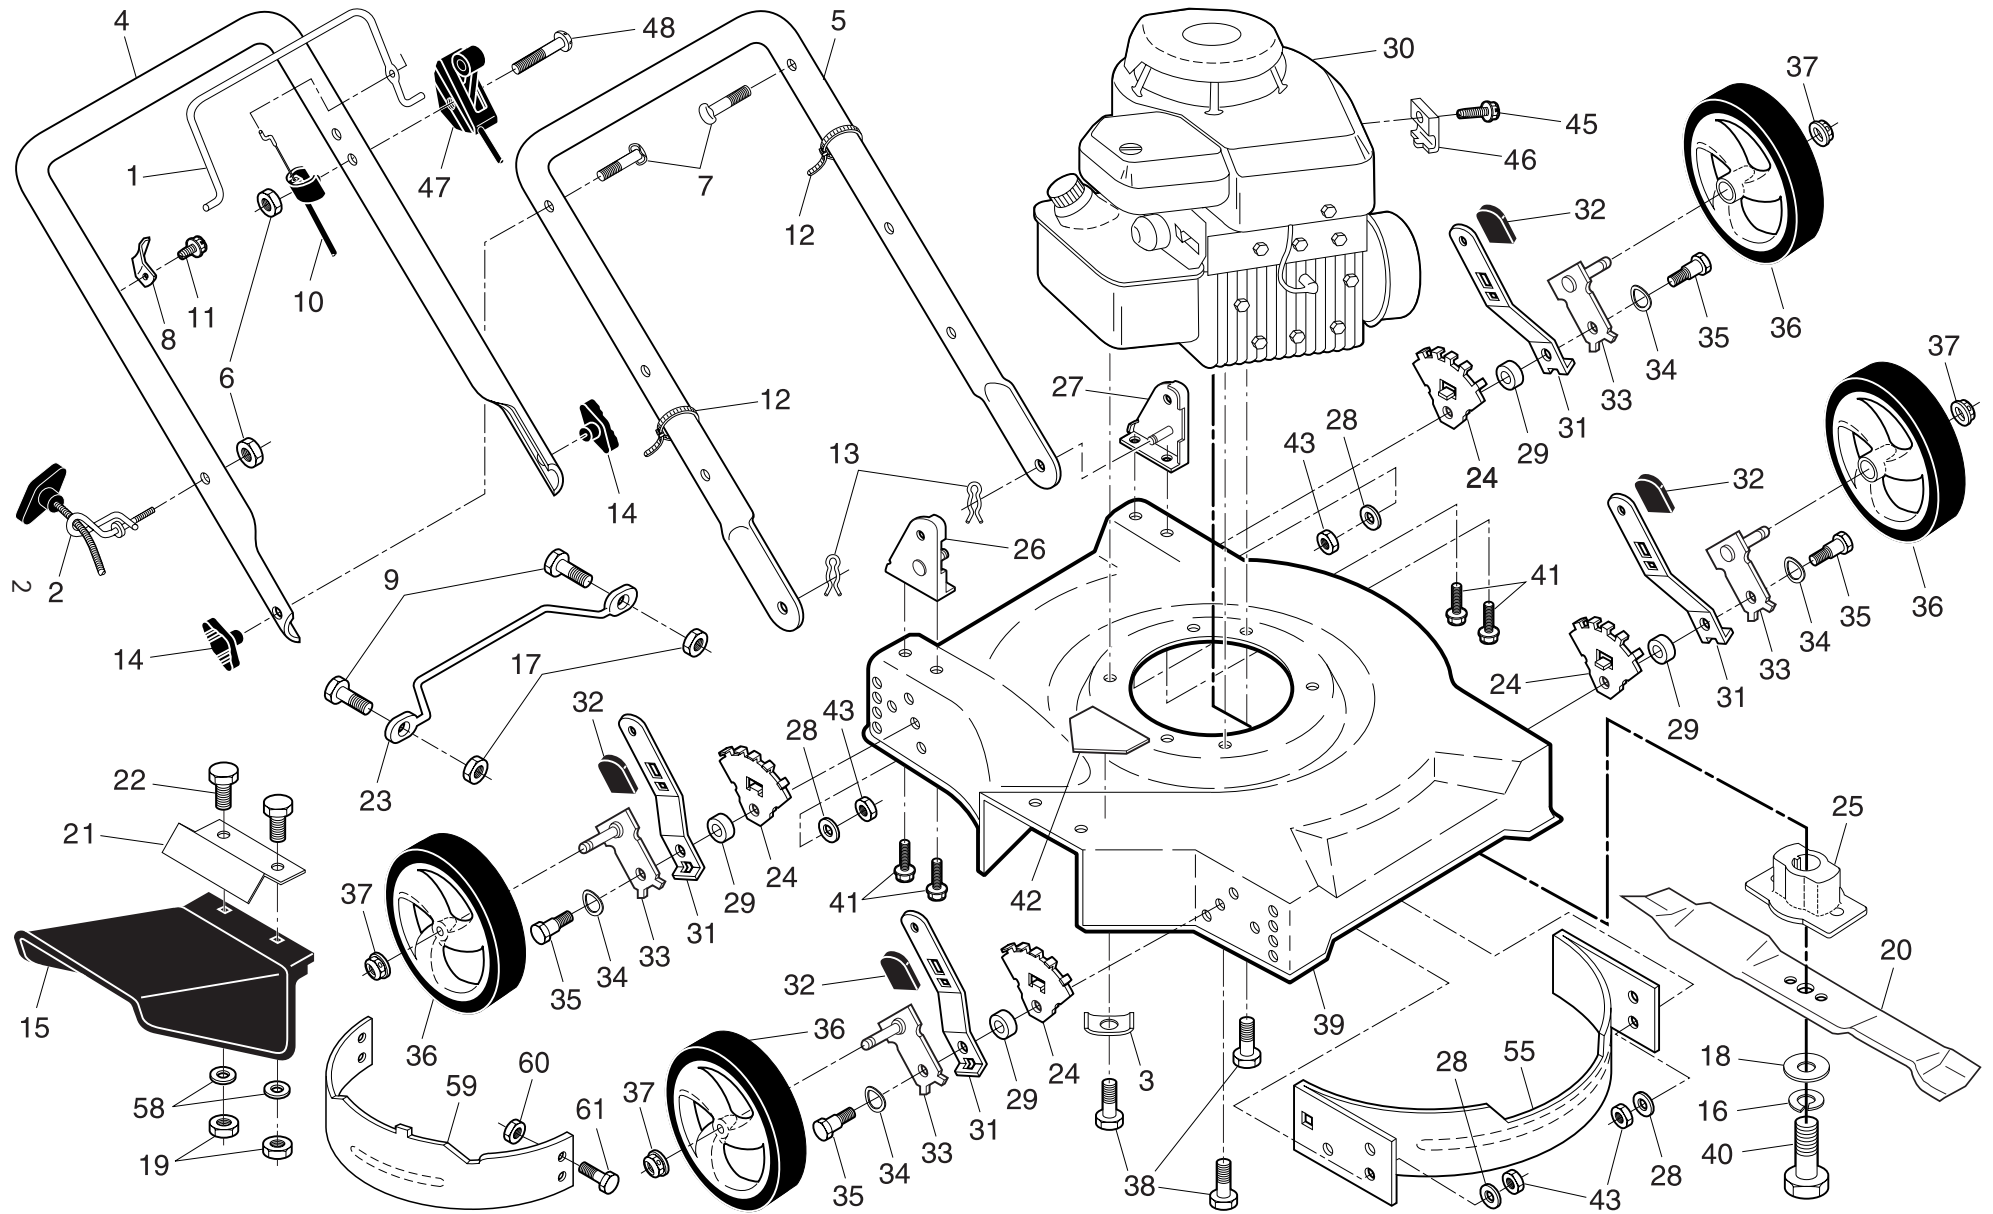

ROTARY LAWN MOWER - - MODEL NUMBER LM 2150SM (96111002402) PRODUCT NUMBER 961 11 00-24

ROTARY LAWN MOWER - - MODEL NUMBER LM 2150SM (96111002402) PRODUCT NUMBER 961 11 00-24

KEY NO.	PART NO.	DESCRIPTION	KEY NO.	PART NO.	DESCRIPTION
1	532 41 86-10	Control Bar	30	- - -	Engine, Briggs & Stratton, Model Number 9T502-1322-B1 (order parts from engine manufacturer)
2	532 19 47-88	Rope Guide	31	532 40 64-28	Selector Spring
3	532 12 50-78	Engine Washer	32	532 08 78-77	Selector Knob
4	532 19 60-26	Upper Handle	33	532 40 78-71	Axle Arm Assembly
5	532 15 50-44	Lower Handle	34	532 40 16-30	Washer, Curved, Cylindrical
6	532 13 20-04	Nut, Hex	35	532 40 16-38	Shoulder Bolt
7	532 19 15-74	Handle Bolt 5/16-18 x 1-3/4	36	532 19 70-25	Wheel & Tire Assembly
8	532 12 52-03	Up-Stop Bracket	37	532 40 91-48	Nut, Hex
9	532 08 58-25	Screw	38	532 15 04-06	Hex Head Thread Rolling Screw 3/8-16 x 1-1/8
10	532 85 18-09	Engine Zone Control Cable	39	532 42 82-24	Kit, Lawn Mower Housing
11	532 75 06-34	Nut, Hex	40	532 85 10-84	Hex Head Screw 3/8-24 x 1-3/8 Grade 8
12	532 06 64-26	Wire Tie	41	532 14 97-41	Thread Cutting Screw 5/16-18 x 3/4
13	532 05 17-93	Hairpin Cotter	42	532 18 21-66	Danger Decal
14	532 19 19-38	Wing Nut, Steel	43	873 93 05-00	Locknut, Hex 5/16-18
15	532 41 35-68	Discharge Guard	45	532 08 38-16	Screw
16	532 85 02-63	Helical Lockwasher 3/8	46	532 11 11-90	Clamp, Cable
17	532 06 91-80	Nut, Hex	47	532 42 25-73	Control Throttle
18	532 85 10-74	Hardened Washer	48	532 18 33-65	Screw 1/4-20 x 2.12
19	873 80 04-00	Nut, Hex	55	532 14 15-19	Front Baffle
20	532 14 51-06	Blade, 20"	58	532 05 38-47	Nut, Hex
21	532 16 22-34	Bracket, Hold-Down	59	532 42 82-30	Plate, Closeout
22	874 76 04-12	Screw	60	532 06 91-80	Nut, Hex, with Lockwasher Insert
23	532 15 41-47	Footguard	61	874 96 10-08	Screw, Machine #10-24 x 1/2
24	532 41 05-94	Wheel Adjusting Bracket	- -	532 14 15-20	Rear Baffle (not shown)
25	532 85 09-77	Blade Adapter	- -	532 41 77-92	Operator's Manual, European
26	532 17 09-75	Handle Bracket Assembly, RH	- -	532 41 77-91	Operator's Manual, Scandinavian
27	532 17 09-77	Handle Bracket Assembly, LH	- -	532 41 77-94	Operator's Manual, East Bloc
28	532 06 15-37	Washer	- -	532 41 77-93	Operator's Manual, Baltic
29	532 40 16-29	Spacer			

NOTE: All component dimensions given in U.S. inches. 1 inch = 25.4 mm. **IMPORTANT:** Use only Original Equipment Manufacturer (O.E.M.) replacement parts. Failure to do so could be hazardous, damage your lawn mower and void your warranty.