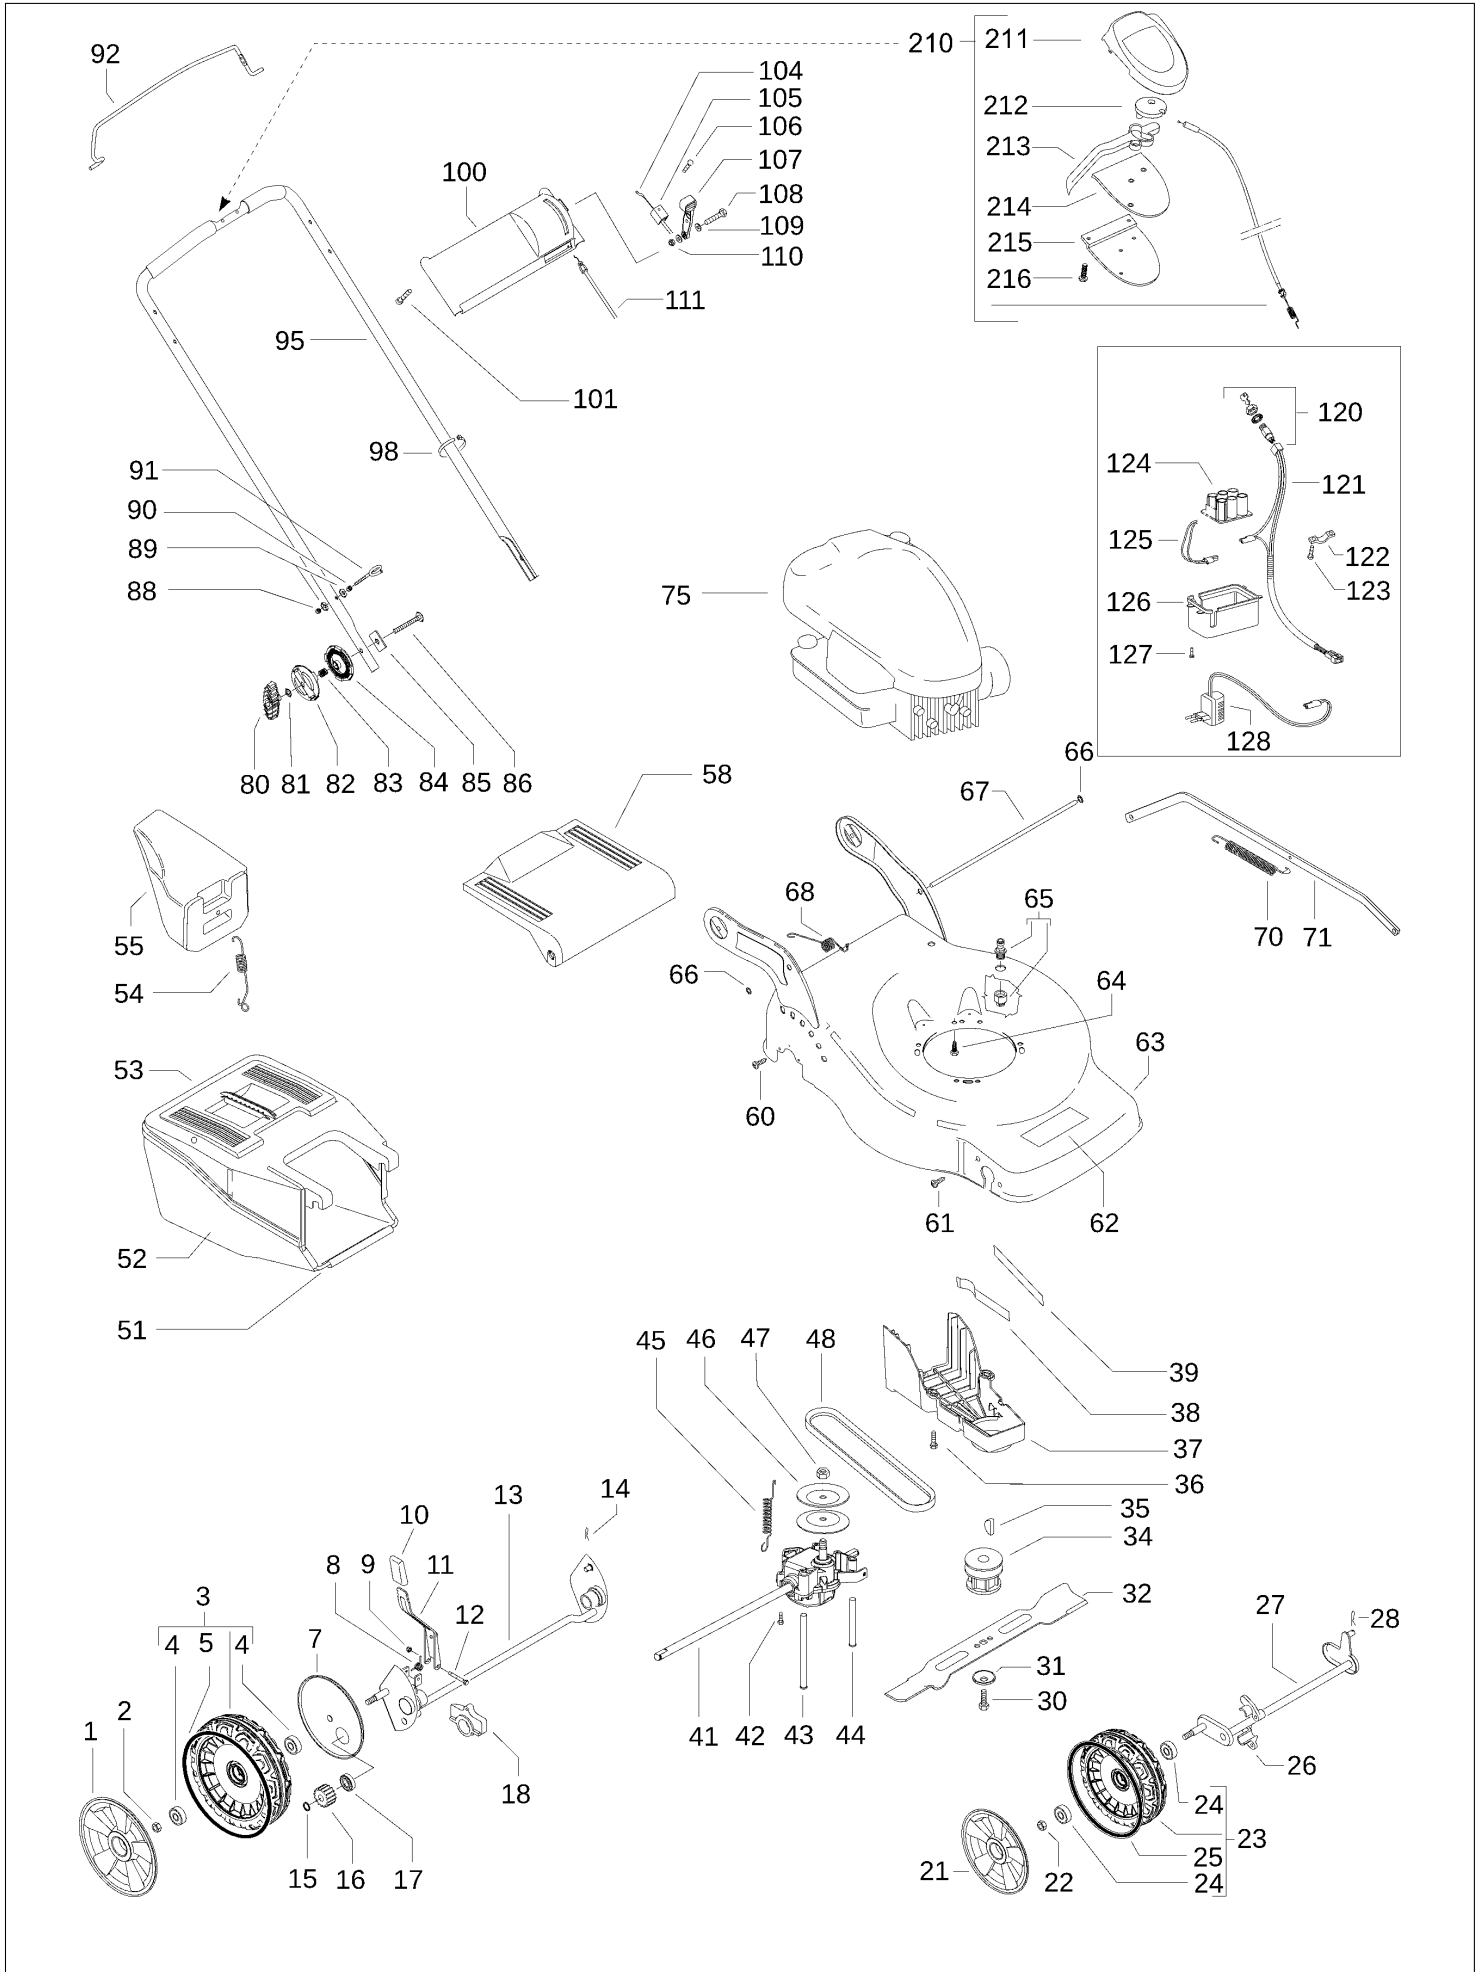

LM2147 CMDAE

Spare parts

Ersatzteile

Pièces détachées

Reserve onderdelen

Repuestos

Reservdelar

Item	PN	Description	Qty
1	544 44 61-01	wheel cover Ø210	2
2	504 85 78-01	nut M8, self locking, flanged	2
3	502 44 56-03	wheel assy Ø210	2
4	504 54 82-01	ball bearing	2
5	544 43 28-03	o-ring, wheel Ø210	2
7	504 82 73-01	dust shield Ø210	2
8	531 21 08-17	spring, wheel regulator lever	1
9	531 20 84-92	nut M5, self locking	1
10	531 20 79-86	handle, wheel regulator	1
11	501 97 99-01	wheel regulator lever	1
12	538 23 58-07	screw M5x45	1
13	504 80 01-01	rear axle	1
14	531 20 66-53	cotter pin	1
15	531 20 87-72	seeger	2
16	544 34 23-01	gear	2
17	531 20 87-78	ball bearing	2
18	531 20 59-44	rear axle housing	2
21	544 44 59-01	wheel cover Ø190	1
22	504 85 78-01	nut M8, self locking, flanged	2
23	502 44 50-03	wheel assy Ø190	2
24	504 54 82-01	ball bearing	2
25	544 43 31-03	o-ring, wheel Ø190	2
26	531 20 50-57	front axle housing	4
27	504 85 65-01	front axle	1
28	531 20 66-53	cotter pin	1
30	531 20 80-08	screw, 3/8"	1
31	531 20 72-37	spring washer	1
32	531 21 10-17	mulching blade	1
34	531 20 61-69	blade support	1
35	505 29 09-01	key	1
36	531 20 78-56	screw 5x10	3
37	544 46 22-01	belt cover	1
38	504 04 61-01	belt guide	1
39	544 46 25-01	belt guide	1
41	544 34 32-03	gear box	1
42	538 24 08-62	screw 4x18, self threading	2
43	544 93 44-01	belt guide	1
44	544 93 43-01	belt guide	1
45	544 93 47-01	gear box spring	1
46	504 54 79-01	pulley plate	2
47	504 54 80-01	nut	2
48	504 03 48-01	belt Z28 10X710	1
51	531 20 83-00	sack frame	1
52	531 20 83-06	sack	1
53	531 20 59-49	sack cover	1
54	531 21 11-84	spring, mulching plug	1
55	531 21 06-17	mulching plug	1
58	531 20 59-84	safety flap	1
60	531 20 82-16	screw 5x16, self threading	2
61	531 20 88-44	screw 4.3x16, self threading	4
62	531 21 29-34	label, Jonsered	1
63	531 21 39-01	deck	1
64	531 21 28-51	screw 3/8" + split washer	3
65	531 20 58-48	snap on connector 1/2"	1
66	531 21 08-24	lock washer	2
67	531 20 50-60	safety flap bar	1