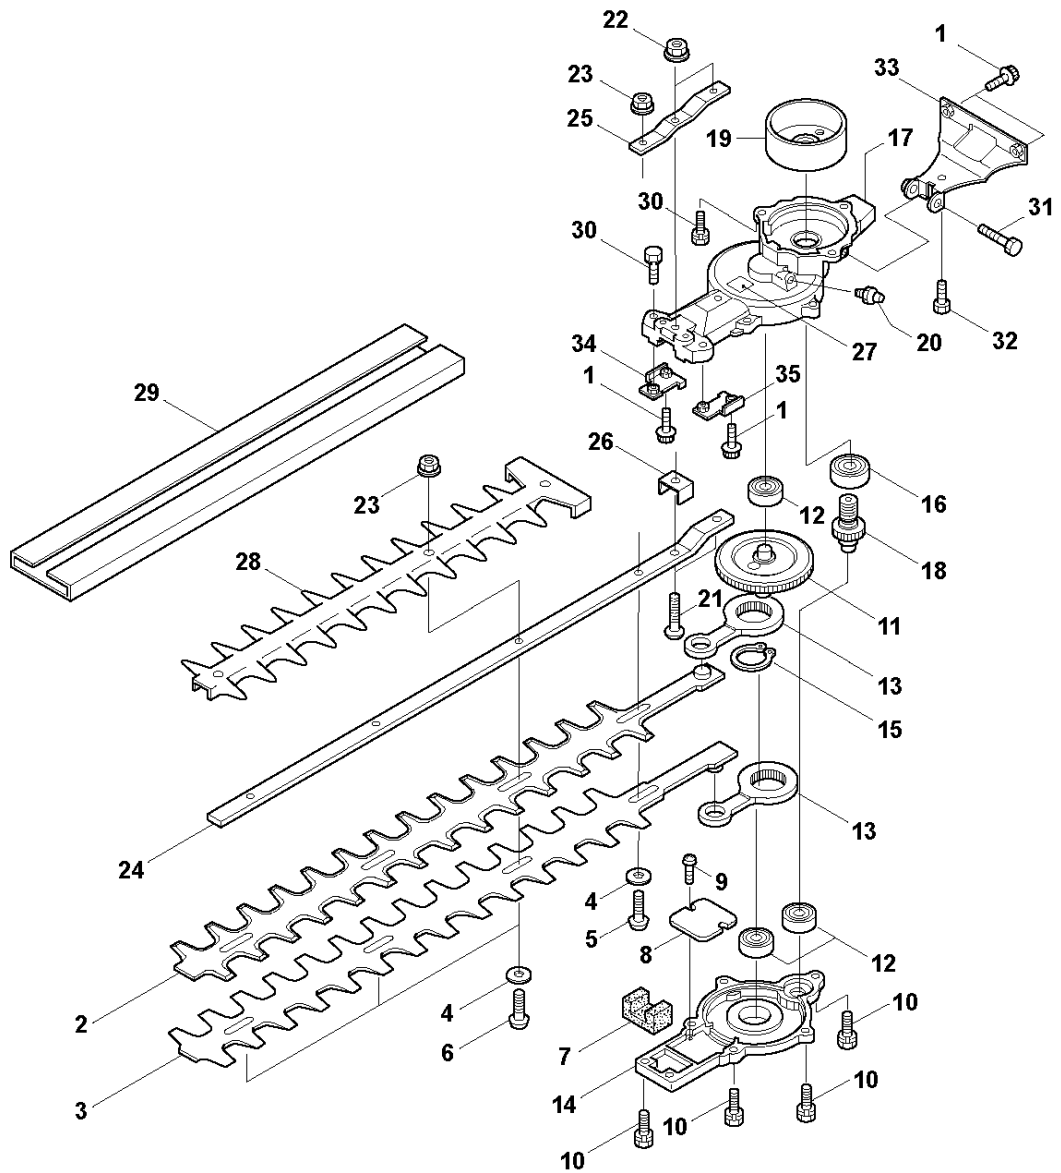

A HT2224T
CUTTING EQUIPMENT

CUTTING EQUIPMENT

HT2224 T, 2010-03

Ref	Part No	Description	Remark	QTY KIT
1	544 29 62-01	SCREW		4
2	576 20 57-01	BLADE TOP		1
3	576 20 58-01	BOTTOM BLADE		1
4	531 00 47-15	WASHER		4
5	531 00 47-17	SCREW		1
6	531 00 47-16	SCREW		3
7	576 20 61-01	FELT		1
8	531 00 47-11	PLATE		1
9	576 20 62-01	SCREW		2
10	576 20 63-01	SCREW		7
11	576 20 64-01	CRANK CPL.		1
12	544 29 92-01	BEARING		3
13	576 20 65-01	ROD		2
14	576 20 66-01	CASE		1
15	544 30 51-01	SNAP RING		1
16	544 30 50-01	BEARING		1
17	576 20 67-01	CASE		1
18	531 00 47-06	PINION		1
19	544 29 82-01	DRUM		1
20	531 00 47-05	NIPPLE		1
21	502 28 86-01	SCREW		2
22	544 30 21-01	NUT		2
23	544 30 52-01	NUT		4
24	576 20 69-01	GUIDE PLATE		1
25	576 20 70-01	REINFORCING PLATE		1
26	576 20 71-01	PLATE		1
27	576 20 72-01	LABEL		1
28	544 29 89-01	BLADE GUARD HEDGETRIMMER	Changed design, now with 7 teeth	1
29	576 20 74-01	BLADE COVER		1
30	544 29 86-01	BOLT		4
31	544 29 87-01	BOLT		1
32	544 29 85-01	BOLT		1
33	576 31 19-01	BRACKET		1
34	576 20 75-01	STAY		1
35	576 20 76-01	STAY		1