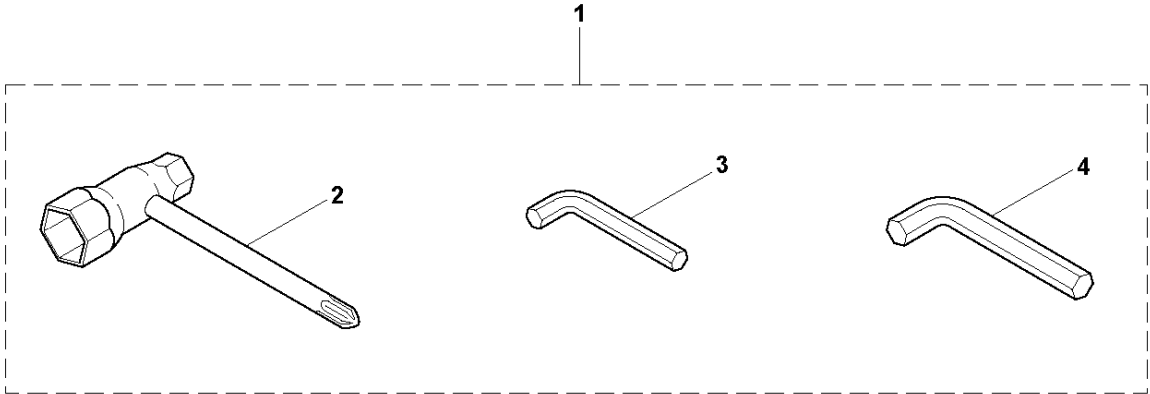

SPARE PARTS LIST

HEDGE TRIMMERS

HT2224 T, 2010-03

E HT2224T
ACCESSORIES

ACCESSORIES

HT2224 T, 2010-03

Ref	Part No	Description	Remark	QTY	KIT
1	504 04 46-01	ACCESSORY BAG		1	
2	504 04 43-01	COMBINATION WRENCH		1	1
3	504 04 44-01	HEX KEY		1	1
4	523 11 23-01	WRENCH		1	1

D HT2224T
CARBURETOR & FUEL TANK

CARBURETOR

HT2224 T, 2010-03

Ref	Part No	Description	Remark	QTY	KIT
1	544 30 43-01	CARBURETTOR		1	
2	523 10 73-01	O-RING		1	1
3	544 29 80-01	MAIN JET		1	1
4	523 10 71-01	GASKET		1	1
5	523 10 70-01	DIAPHRAGM.FUEL PUMP		1	1
6	544 29 23-01	PUMP HOUSING		1	1
7	531 00 77-94	GASKET		1	1
8	523 10 68-01	DIAPHRAGM. METERRING		1	1
9	531 00 77-95	HOUSING		1	1
10	531 00 24-36	PRIMER		1	1
11	531 00 77-96	PLATE		1	1
12	531 00 77-97	SCREW		4	1
13	531 00 48-43	RING		2	1
14	523 10 76-01	E-RING		1	1
15	523 10 78-01	SWIVEL		1	1
16	544 29 60-01	STAY		1	
17	544 29 52-01	BAFFLE PLATE		1	
18	531 00 24-52	GASKET		2	
19	544 29 61-01	GASKET		1	
21	544 30 44-02	COVER		1	20
22	544 29 36-01	HOUSING ASSY		1	20
23	531 00 48-46	STYRTAPP		1	20
24	531 00 48-48	WASHER		1	
25	576 20 83-01	FUEL TANK ASSY		1	
26	544 29 27-01	FUEL TANK		1	25
27	544 30 49-02	TANK CAP ASSY		1	25
28	544 29 65-01	GASKET		1	25, 27
29	544 29 63-01	VENTILATING VALVE ASSY		1	25, 27
30	523 11 08-01	CLIP		1	
31	544 29 51-01	FUEL HOSE ASSY		1	25
32	544 29 38-01	GROMMET		1	25
33	523 11 06-01	FUEL PIPE		1	25
34	531 00 47-38	HOSE		1	25
35	531 00 47-37	FILTER		1	25
36	523 11 08-01	CLIP		1	25
37	531 00 48-32	EXPANDER		2	
38	531 00 48-33	PIPE		1	
39	501 38 28-03	DECAL		1	