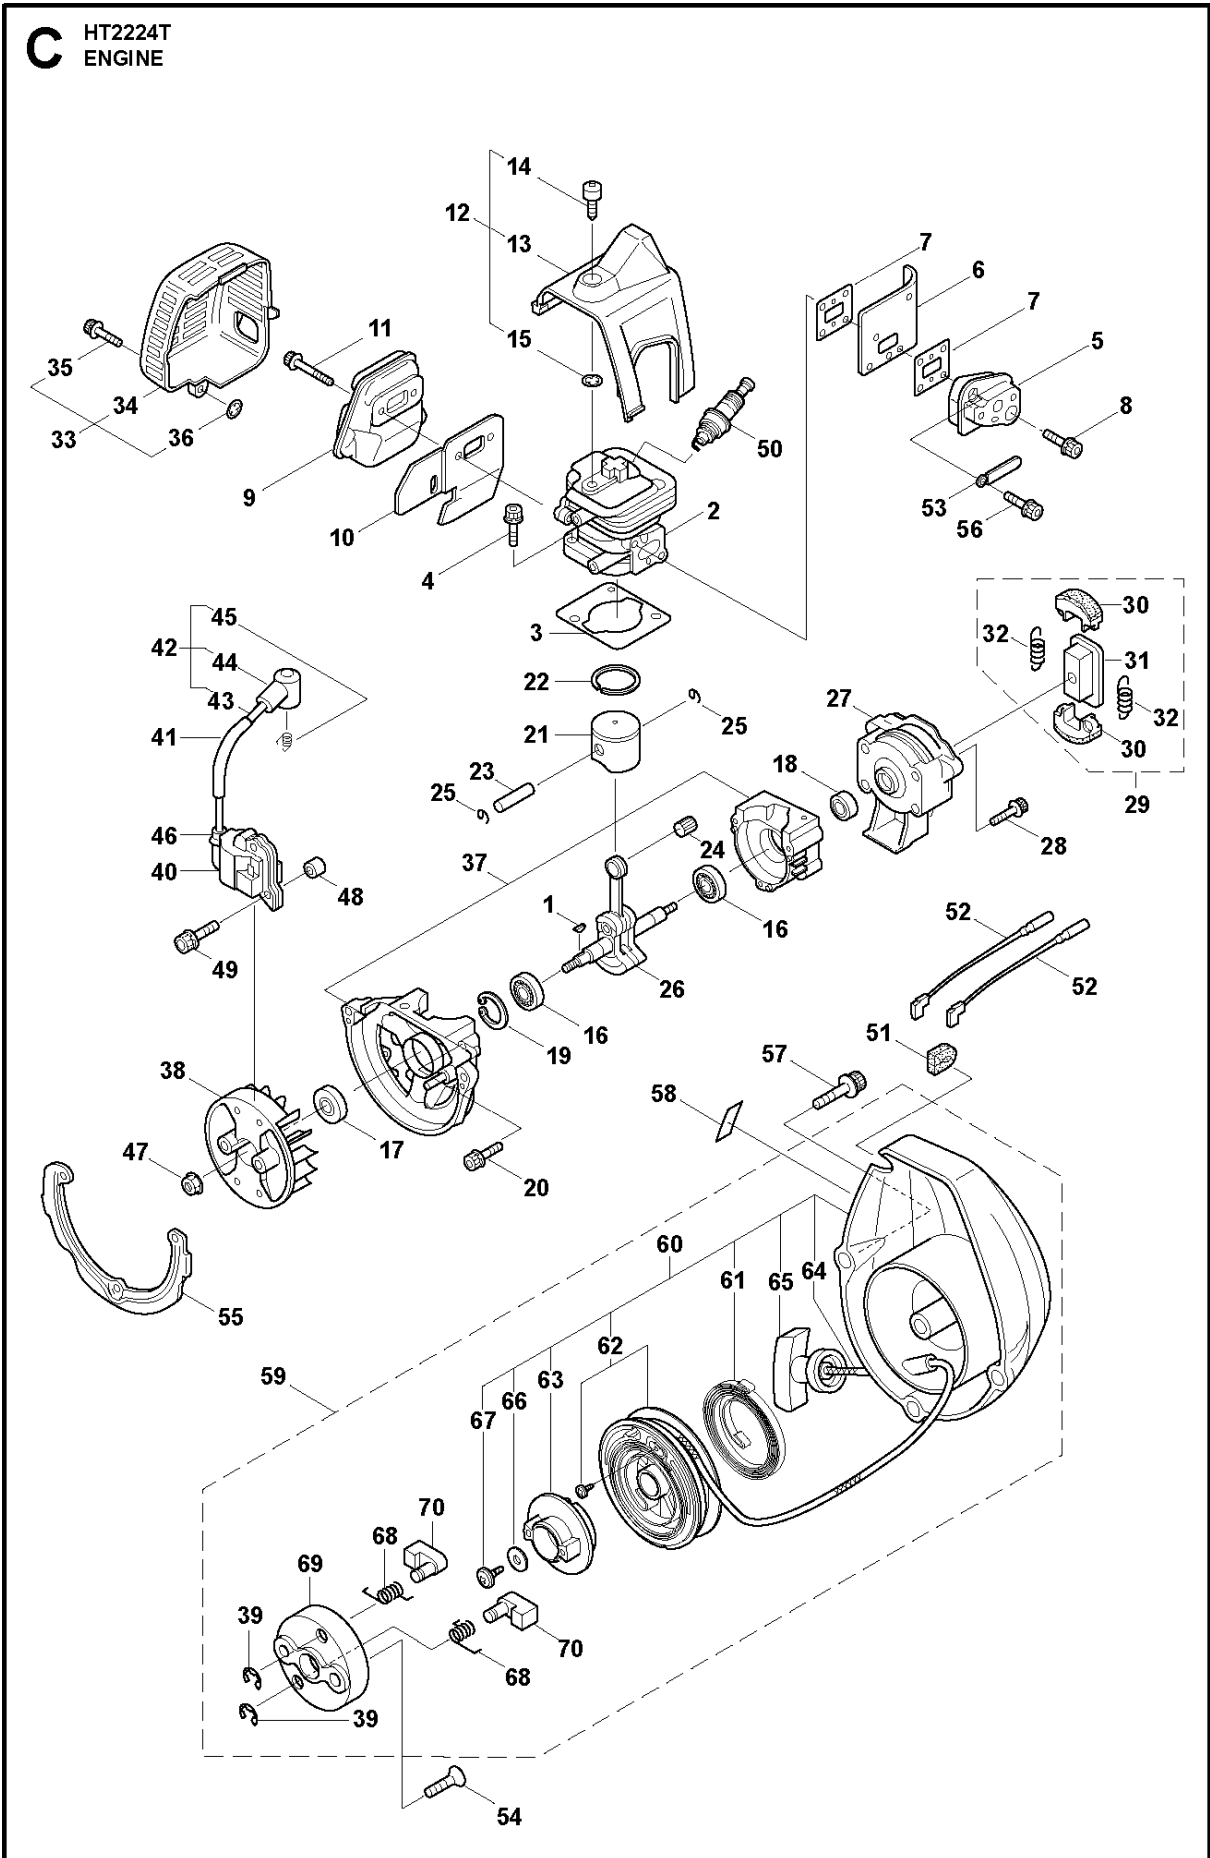

ENGINE

HT2224 T, 2010-03

Ref	Part No	Description	Remark	QTY	KIT
1	523 10 35-01	WOODRUFF KEY		1	
2	531 00 48-54	SPRING PIN		1	
3	531 00 48-02	GEAR		1	
4	544 29 55-01	SCREW		2	
5	544 29 58-01	INSULATOR		1	
6	531 00 48-55	GASKET		1	
7	531 00 23-53	GASKET		2	
8	544 29 39-01	SCREW		1	
9	544 30 38-01	MUFFLER		1	
10	531 00 48-06	SHAFT		1	
11	544 29 24-01	SCREW		2	
12	576 20 77-01	TOP		1	
13	544 29 53-02	CYLINDER COVER		1	12
14	544 29 37-01	KNOB		1	12
15	576 20 78-01	WASHER		1	12
16	531 00 41-10	BALL BEARING		2	
17	531 00 41-06	SEALING RING		1	
18	531 00 41-07	SEALING RING		1	
19	531 00 47-92	CLIP		1	
20	544 29 18-01	SCREW		3	
21	531 00 48-16	DRIVE SHAFT		1	
22	531 00 48-17	PISTON RING		1	
23	531 00 40-88	PISTON BOLT		1	
24	531 00 48-18	MACHINE HOLDER		1	
25	531 00 23-83	CLIP		2	
26	544 29 31-01	SHAFT ASSY		1	
27	544 29 28-01	CLUTCH COVER		1	
28	523 10 60-01	CAP SCREW		4	
29	544 30 32-01	CLUTCH ASSY		1	
30	544 30 35-01	CLUTCH SHOE		2	29
31	544 30 36-01	CLUTCH HUB		1	29
32	544 30 37-01	SPRING		2	29
33	576 20 79-01	COVER		1	
34	544 29 30-02	MUFFLER COVER		1	33
35	523 10 60-01	CAP SCREW		1	33
36	576 20 78-01	WASHER		1	33
37	544 29 26-01	CRANKCASE ASSY		1	
38	531 00 48-25	SPLASH GUARD		1	
39	531 00 24-85	RETAINING RING		2	59
40	531 00 78-41	IGNITION MODULE		1	
41	544 29 66-01	INSULATOR		1	
42	544 29 57-01	SPARK PLUG		1	
43	531 00 78-42	CABLE		1	42
44	531 00 23-98	SPARK PLUG CONNECTION		1	42
45	531 00 23-99	SPRING		1	42
46	523 10 34-01	HUB CAP		1	
47	531 00 41-13	NUT		1	
48	523 12 23-01	SPACER		2	
49	523 10 37-01	CAP SCREW		2	
50	523 10 38-01	SPARK PLUG		1	
51	531 00 48-29	ATTACHMENT		1	
52	523 10 40-01	LEAD		2	
53	523 10 41-01	CLAMP		1	
54	544 29 25-01	SCREW		2	
55	544 30 45-02	PLATE		1	
56	544 29 40-01	SCREW		1	
57	544 29 19-01	SCREW		3	
58	576 20 80-01	LABEL		1	
59	576 20 81-01	STARTER ASSY		1	
60	544 30 46-02	STARTER ASSY		1	59
61	544 30 39-01	RECOIL SPRING		1	59, 60
62	544 30 40-01	SPRING CASSETTE ASSY		1	59, 60
63	544 30 41-01	STARTER PULLEY		1	59, 60
64	544 30 42-01	STARTER CORD		1	59, 60