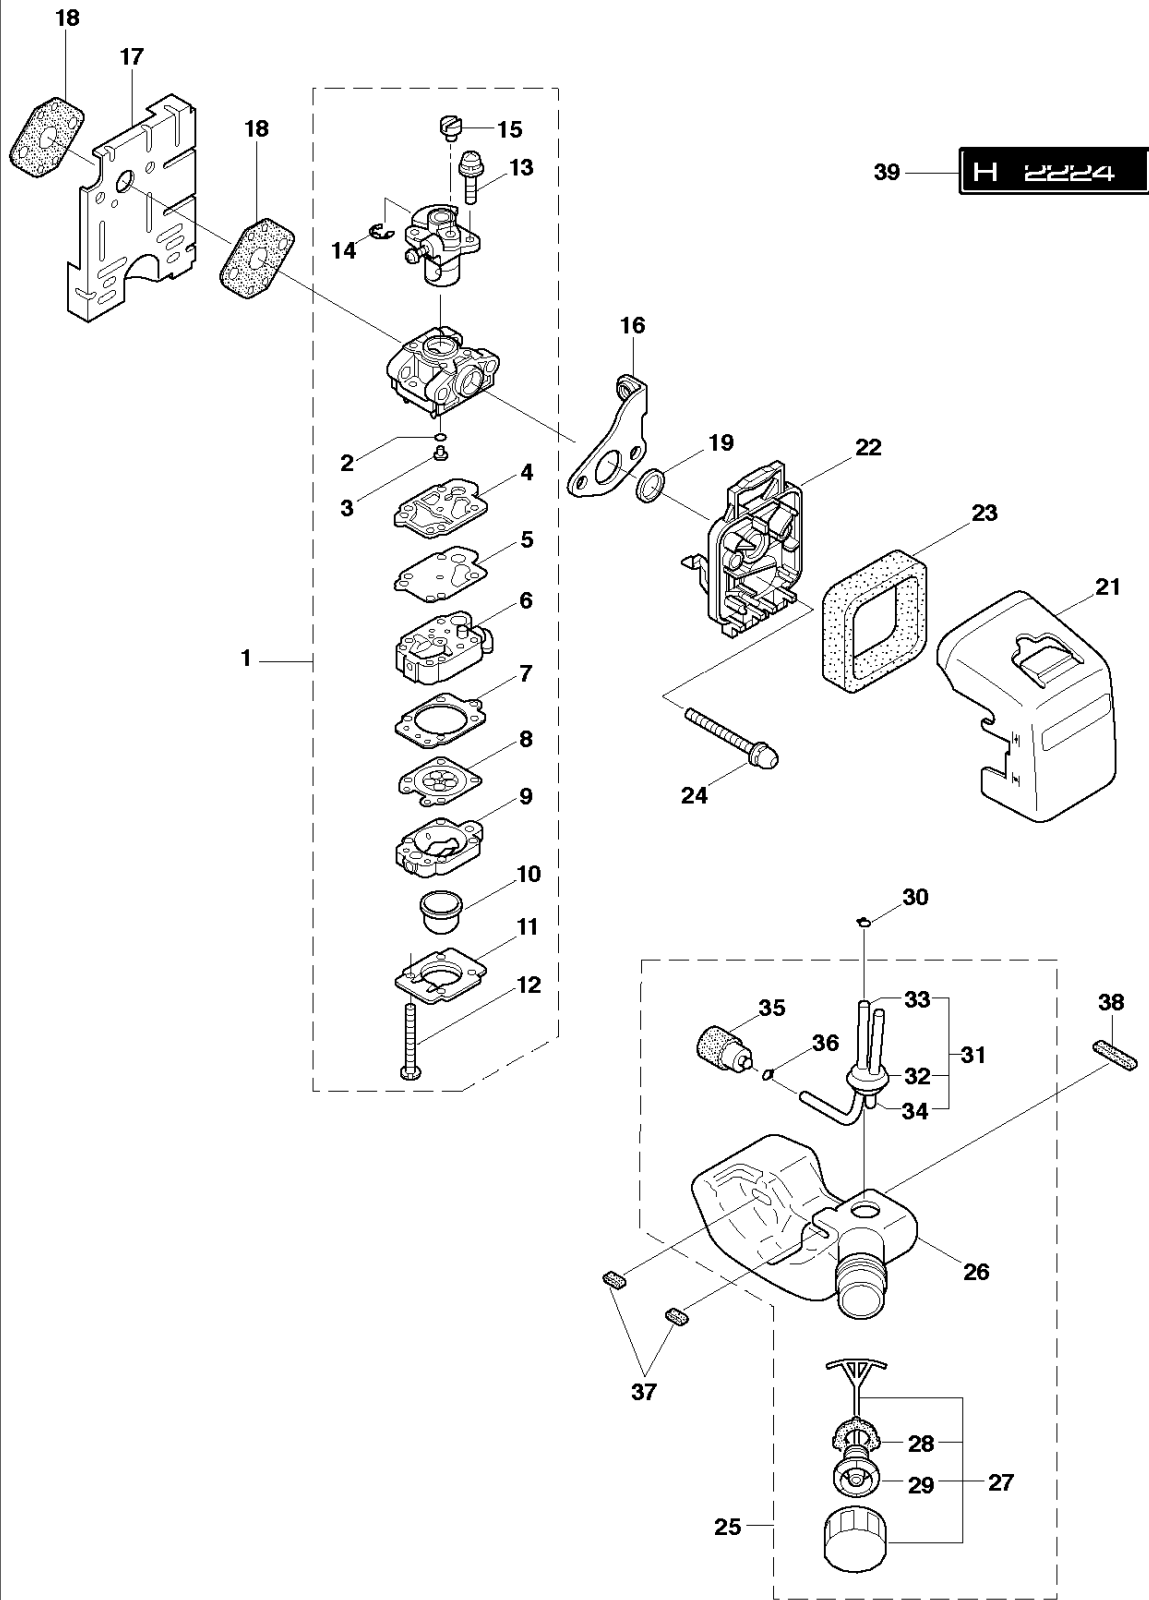

SPARE PARTS LIST

HEDGE TRIMMERS

HT2224 T, 2010-03

E HT2224T
ACCESSORIES

ACCESSORIES

HT2224 T, 2010-03

Ref	Part No	Description	Remark	QTY	KIT
1	504 04 46-01	ACCESSORY BAG		1	
2	504 04 43-01	COMBINATION WRENCH		1	1
3	504 04 44-01	HEX KEY		1	1
4	523 11 23-01	WRENCH		1	1

D HT2224T
CARBURETOR & FUEL TANK

CARBURETOR

HT2224 T, 2010-03

Ref	Part No	Description	Remark	QTY	KIT
1	544 30 43-01	CARBURETTOR		1	
2	523 10 73-01	O-RING		1	1
3	544 29 80-01	MAIN JET		1	1
4	523 10 71-01	GASKET		1	1
5	523 10 70-01	DIAPHRAGM.FUEL PUMP		1	1
6	544 29 23-01	PUMP HOUSING		1	1
7	531 00 77-94	GASKET		1	1
8	523 10 68-01	DIAPHRAGM. METERRING		1	1
9	531 00 77-95	HOUSING		1	1
10	531 00 24-36	PRIMER		1	1
11	531 00 77-96	PLATE		1	1
12	531 00 77-97	SCREW		4	1
13	531 00 48-43	RING		2	1
14	523 10 76-01	E-RING		1	1
15	523 10 78-01	SWIVEL		1	1
16	544 29 60-01	STAY		1	
17	544 29 52-01	BAFFLE PLATE		1	
18	531 00 24-52	GASKET		2	
19	544 29 61-01	GASKET		1	
21	544 30 44-02	COVER		1	20
22	544 29 36-01	HOUSING ASSY		1	20
23	531 00 48-46	STYRTAPP		1	20
24	531 00 48-48	WASHER		1	
25	576 20 83-01	FUEL TANK ASSY		1	
26	544 29 27-01	FUEL TANK		1	25
27	544 30 49-02	TANK CAP ASSY		1	25
28	544 29 65-01	GASKET		1	25, 27
29	544 29 63-01	VENTILATING VALVE ASSY		1	25, 27
30	523 11 08-01	CLIP		1	
31	544 29 51-01	FUEL HOSE ASSY		1	25
32	544 29 38-01	GROMMET		1	25
33	523 11 06-01	FUEL PIPE		1	25
34	531 00 47-38	HOSE		1	25
35	531 00 47-37	FILTER		1	25
36	523 11 08-01	CLIP		1	25
37	531 00 48-32	EXPANDER		2	
38	531 00 48-33	PIPE		1	
39	501 38 28-03	DECAL		1	