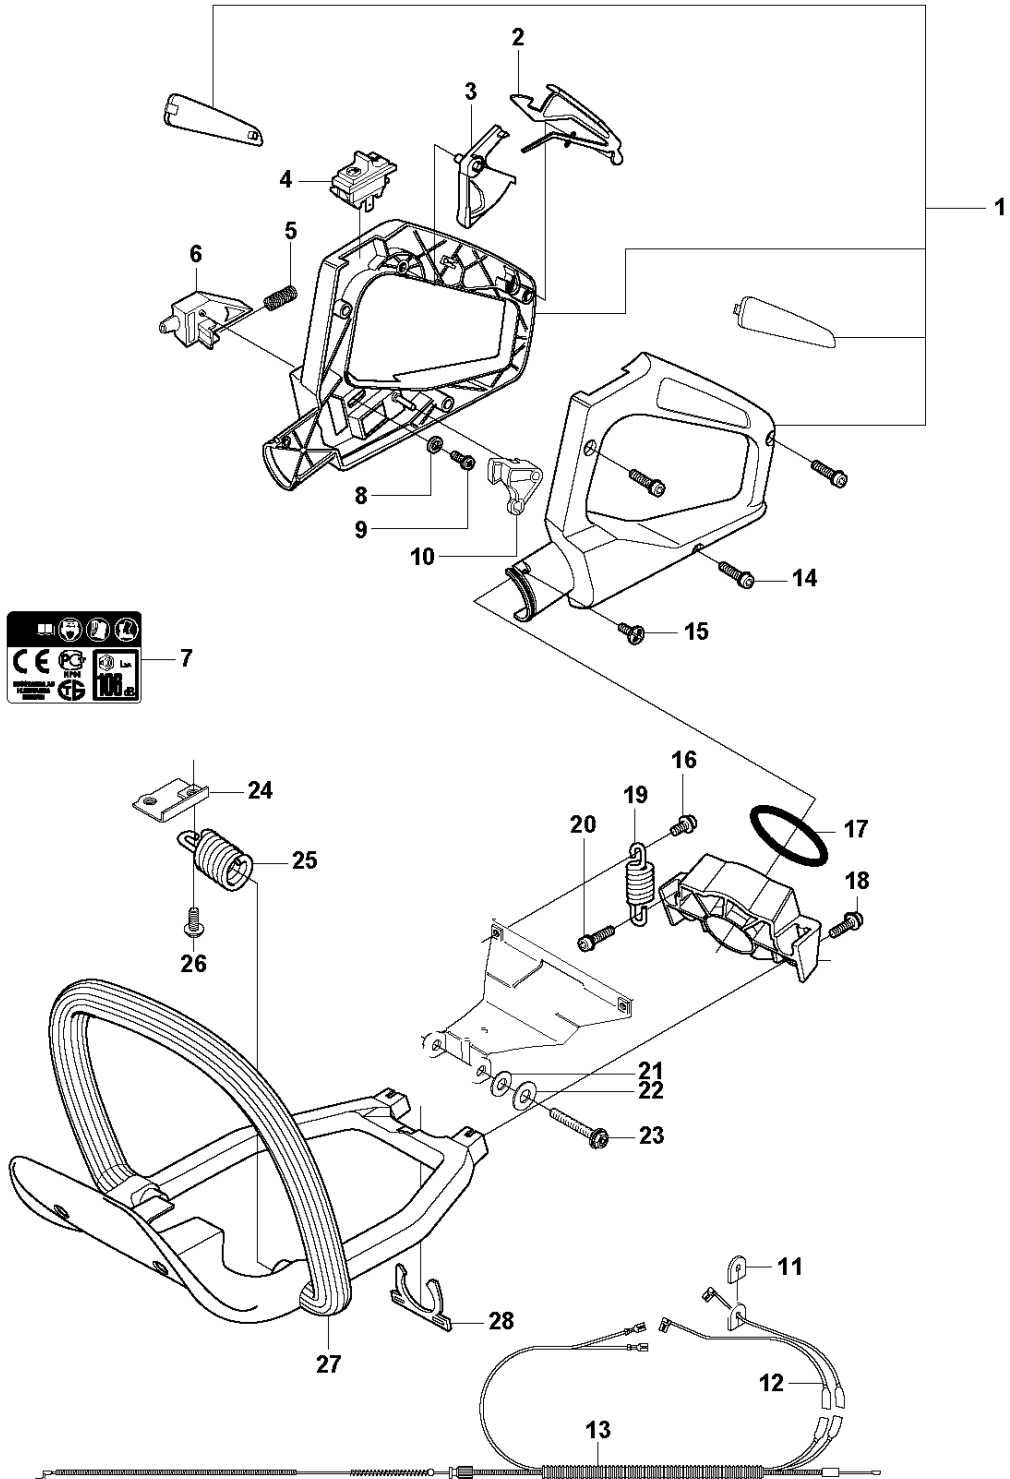

B HT2224T
HANDLE

HANDLE

HT2224 T, 2010-03

Ref	Part No	Description	Remark	QTY KIT
1	537 28 00-07	HANDLE ASSY		1
2	537 18 39-02	THROTTLE LOCKOUT		1
3	506 01 44-05	THROTTLE TRIGGER		1
4	503 71 82-01	SWITCH		1
5	503 77 06-01	RECOIL SPRING		1
6	503 77 05-02	LOCKING BUTTON		1
7	544 05 76-02	LABEL		1
8	734 11 25-41	WASHER		1
9	503 21 29-06	SCREW CCRPANT		1
10	503 79 15-02	LATCH		1
11	531 00 48-29	ATTACHMENT		1
12	531 00 78-44	SHORTING LEAD		2
13	522 70 75-01	WIRING ASSY		1
14	503 21 07-16	SCREW IHST		3
15	503 21 27-13	SCREW CCRPANT		1
16	503 20 07-10	SCREW IHSCFM		2
17	740 44 16-00	O-RING		1
18	503 21 06-22	SCREW IHST		2
19	537 08 07-01	SPRING		2
20	503 21 68-16	SCREW IHST		2
21	735 21 53-01	LOCKWASHER		1
22	734 11 52-01	WASHER		1
23	725 23 78-51	SCREW EHHM		2
24	544 30 29-01	STAY		1
25	537 08 08-01	SPRING		2
26	503 20 07-10	SCREW IHSCFM		2
27	503 77 10-02	FRONT HANDLE		1
28	503 77 09-02	SECURING PLATE		1