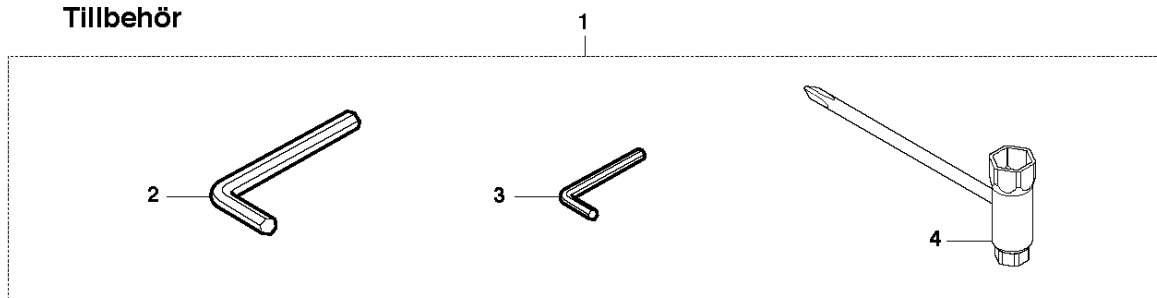

N HT2124, HT2124T
Accessories
Zubehöre
Accessoires
Acessorios
Tillbehör

ACCESSORIES

HT2124 T, 2010-02

Ref	Part No	Description	Remark	QTY	KIT
1	504 04 46-01	ACCESSORY BAG		1	
2	504 04 45-01	HEX KEY		1	1
3	504 04 44-01	HEX KEY		1	1
4	504 04 43-01	COMBINATION WRENCH		1	1
5	531 00 75-13	GREASE	UL22	1	
6	531 00 75-12	GREASE	UL21	1	
7	531 00 92-05	GREASE		1