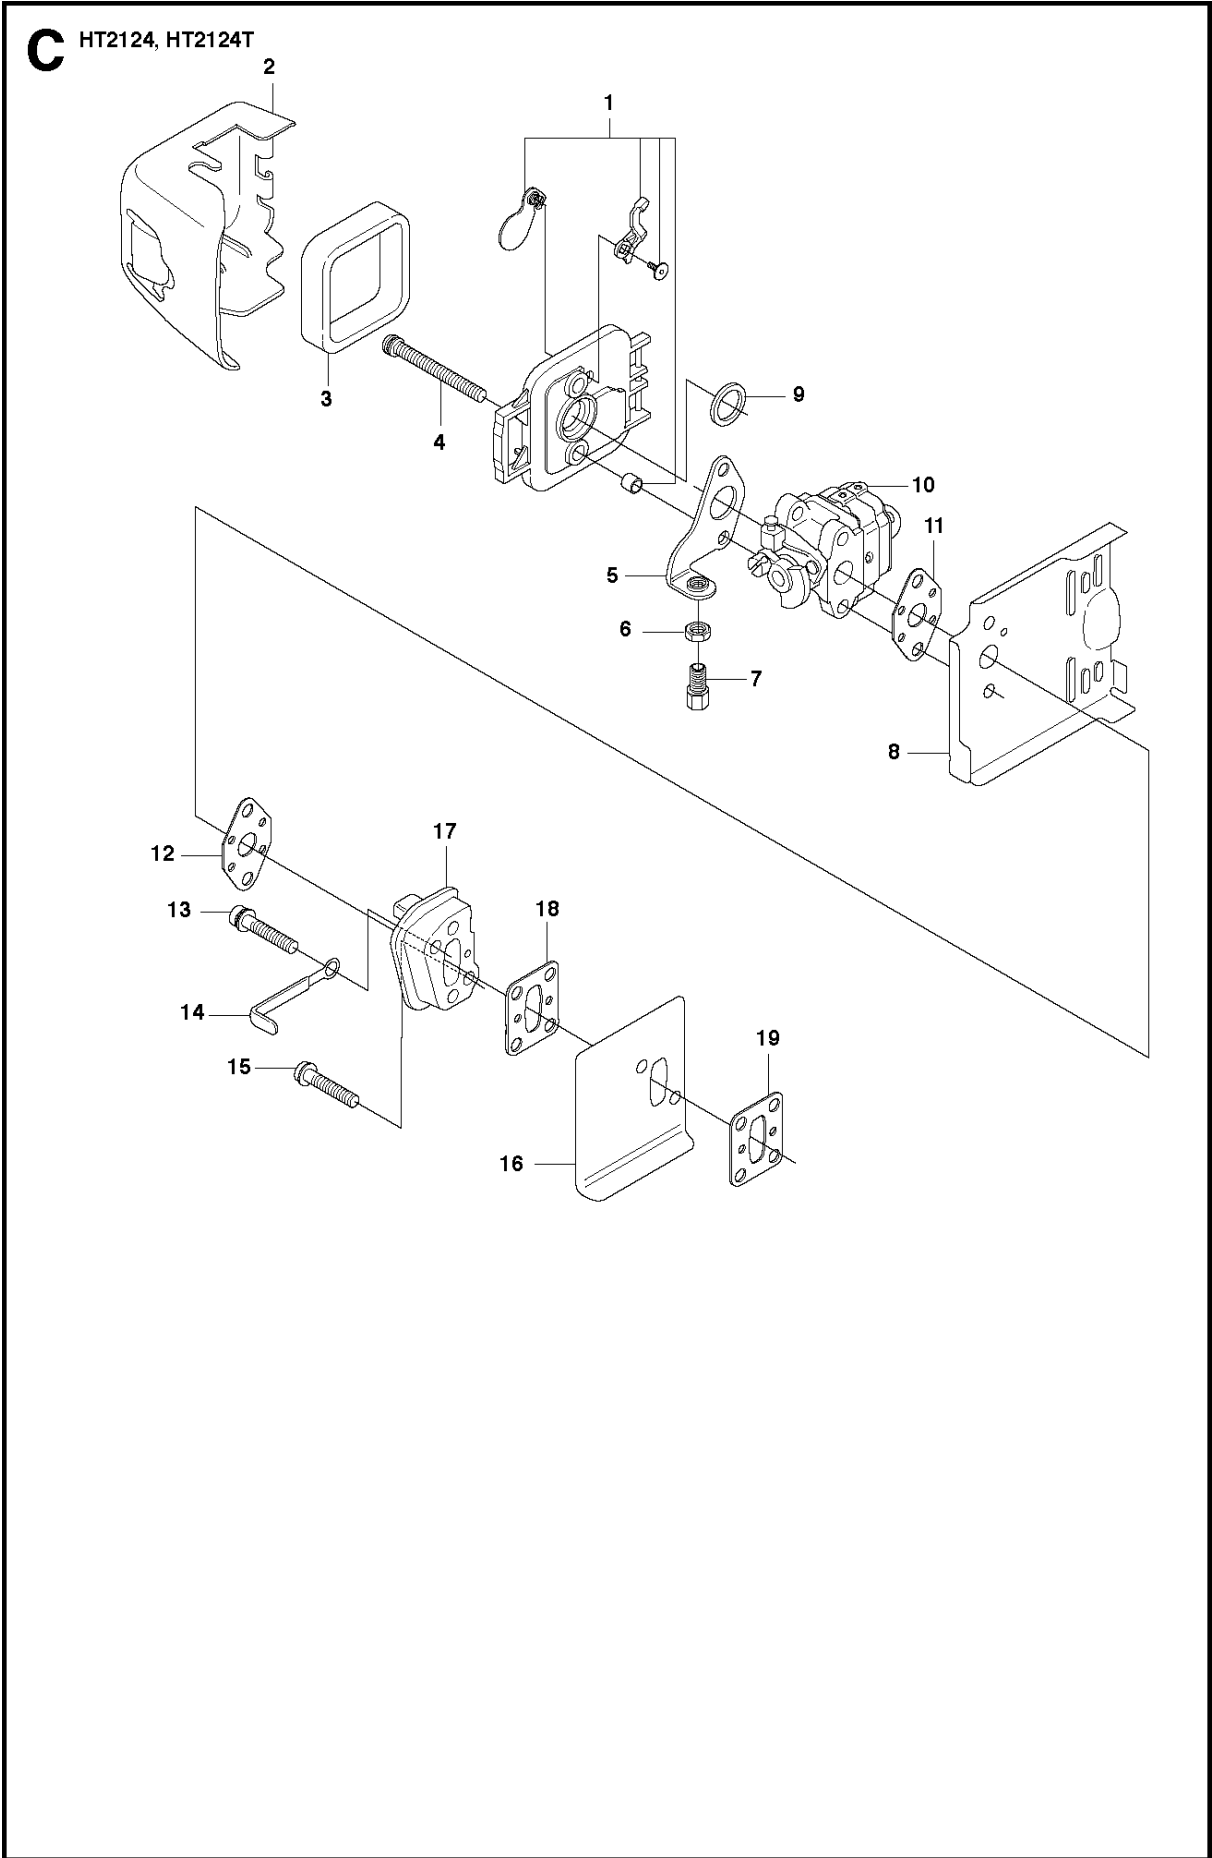

SPARE PARTS LIST

HEDGE TRIMMERS

HT2124 T, 2010-02

A HT2124, HT2124T

STARTER

HT2124 T, 2010-02

Ref	Part No	Description	Remark	QTY KIT	
1	544 30 46-02	STARTER ASSY		1	
2	537 18 28-01	LABEL		1	
3	544 29 19-01	SCREW		3	
4	544 30 45-02	PLATE		1	
5	544 30 47-02	STARTER HANDLE		1	1
6	544 30 39-01	RECOIL SPRING		1	1
7	544 30 42-01	STARTER CORD		1	1
8	544 30 40-01	SPRING CASSETTE ASSY		1	1
9	544 30 41-01	STARTER PULLEY		1	1
10	544 29 67-01	WASHER		1	1
11	544 29 74-01	SCREW		1	1

B HT2124, HT2124T

COVER

HT2124 T, 2010-02

Ref	Part No	Description	Remark	QTY KIT
2	544 29 21-01	SCREW		1
3	576 20 78-01	WASHER		2
4	544 29 30-01	MUFFLER COVER		1
5	544 29 21-01	SCREW		1
6	544 29 37-01	KNOB		1
7	544 29 53-02	CYLINDER COVER		1

CARBURETOR & AIR FILTER

HT2124 T, 2010-02

Ref	Part No	Description	Remark	QTY KIT
1	544 29 36-01	HOUSING ASSY		1
2	544 30 44-02	COVER		1
3	531 00 48-46	AIR FILTER		1
4	531 00 48-48	WASHER		2
5	544 29 60-01	STAY		1
6	531 00 24-45	NUT		1
7	544 29 35-01	ADAPTER		1
8	544 29 52-01	BAFFLE PLATE		1
9	544 29 61-01	GASKET		1
10	544 30 43-01	CARBURETTOR	Walbro WYL	1
11	531 00 24-52	GASKET		1
12	531 00 24-52	GASKET		1
13	544 29 40-01	SCREW		1
14	544 29 29-01	CLAMP		1
15	544 29 39-01	SCREW		1
16	531 00 48-55	GASKET		1
17	544 29 58-01	INSULATOR		1
18	531 00 23-53	GASKET		1
19	531 00 23-53	GASKET		1

FUEL TANK

HT2124 T, 2010-02

Ref	Part No	Description	Remark	QTY KIT
1	544 30 49-02	TANK CAP ASSY		1
2	531 00 24-15	CLIP		1
3	531 00 47-38	HOSE		1
4	544 29 38-01	GROMMET		1
5	531 00 78-15	HOSE		1
6	531 00 24-15	CLIP		1
7	531 00 47-37	FILTER		1
8	544 29 27-01	FUEL TANK		1
9	531 00 48-32	EXPANDER		2
10	531 00 48-33	PIPE		1