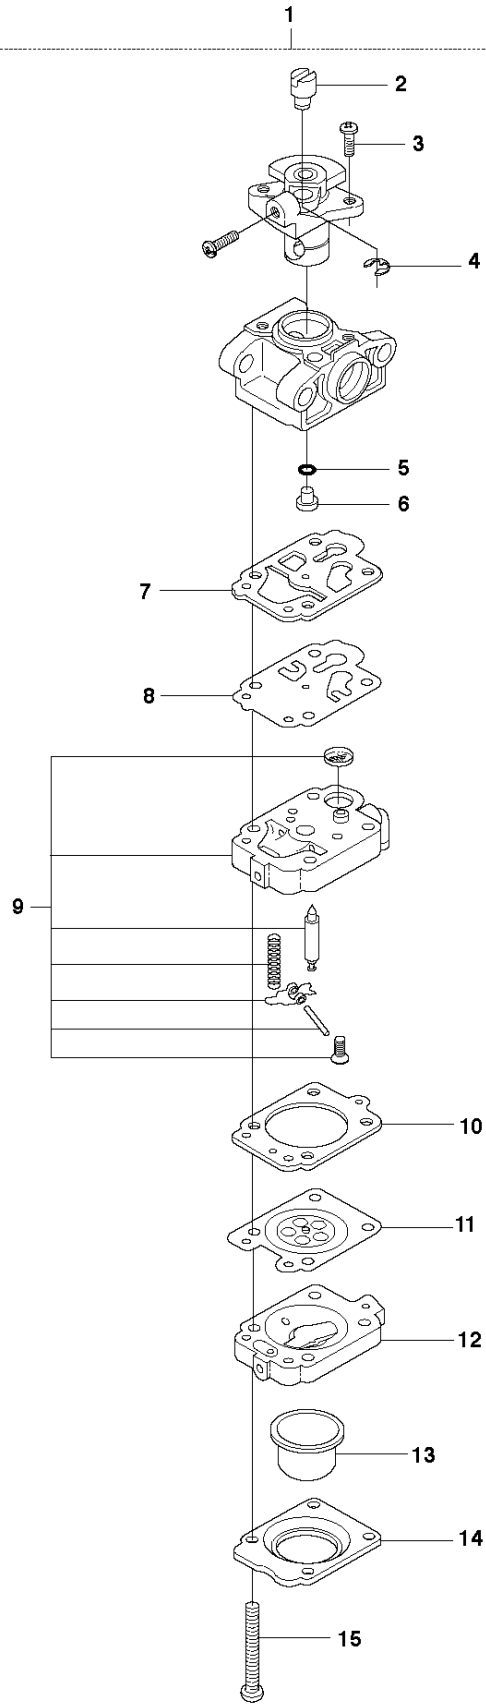

M HT2124, HT2124T

Walbro WYL

CARBURETOR

HT2124 T, 2010-02

Ref	Part No	Description	Remark	QTY	KIT
1	544 30 43-01	CARBURETTOR	Walbro WYL	1	
2	531 00 24-42	CONNECTION		1	1
3	531 00 48-43	RING		2	1
4	531 00 24-39	CIRCLIP		1	1
5	531 00 77-91	RING		1	1
6	544 29 80-01	MAIN JET		1	1
7	531 00 48-36	MOULDING		1	1
8	531 00 48-37	SPÄNNHJUL		1	1
9	544 29 23-01	PUMP HOUSING		1	1
10	531 00 77-94	GASKET		1	1
11	544 29 59-01	DIAPHRAGM CARBURETTOR		1	1
12	531 00 77-95	HOUSING		1	1
13	531 00 24-36	BULB		1	1
14	531 00 77-96	PLATE		1	1
15	531 00 77-97	SCREW		4	1