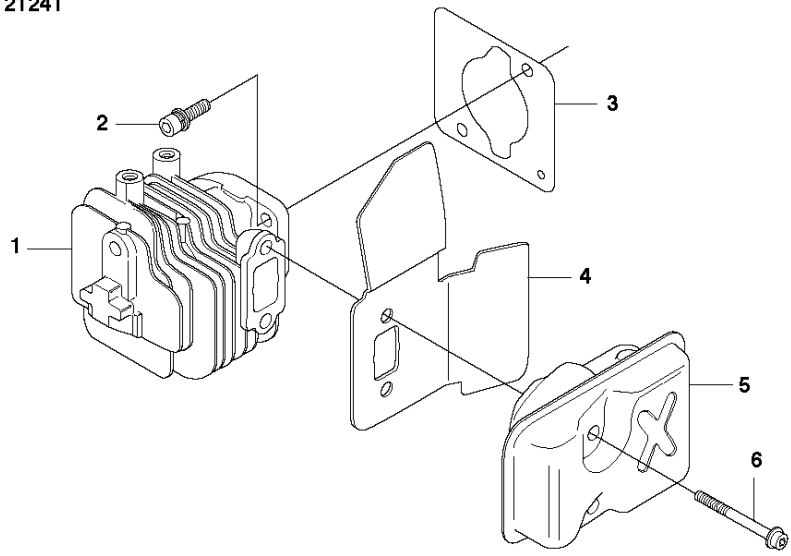

F HT2124, HT2124T

MUFFLER

HT2124 T, 2010-02

Ref	Part No	Description	Remark	QTY	KIT
1	531 00 48-54	SPRING PIN		1	
2	544 29 55-01	SCREW		2	
3	531 00 48-02	GEAR		1	
4	531 00 48-06	SHAFT		1	
5	544 30 38-01	MUFFLER		1	
6	544 29 24-01	SCREW		2	
7	504 09 49-01	MUFFLER ASSY	US Only	1	
8	531 00 48-07	SPACER		1	7
9	531 00 48-08	END PLATE		1	7
10	531 00 48-10	SHAFT		1	7
11	504 09 50-01	SCREW		2	
12	531 00 48-09	BEARING PLATE		1	7
13	531 00 48-11	NUT		1	7
14	504 04 39-01	SCREW		4