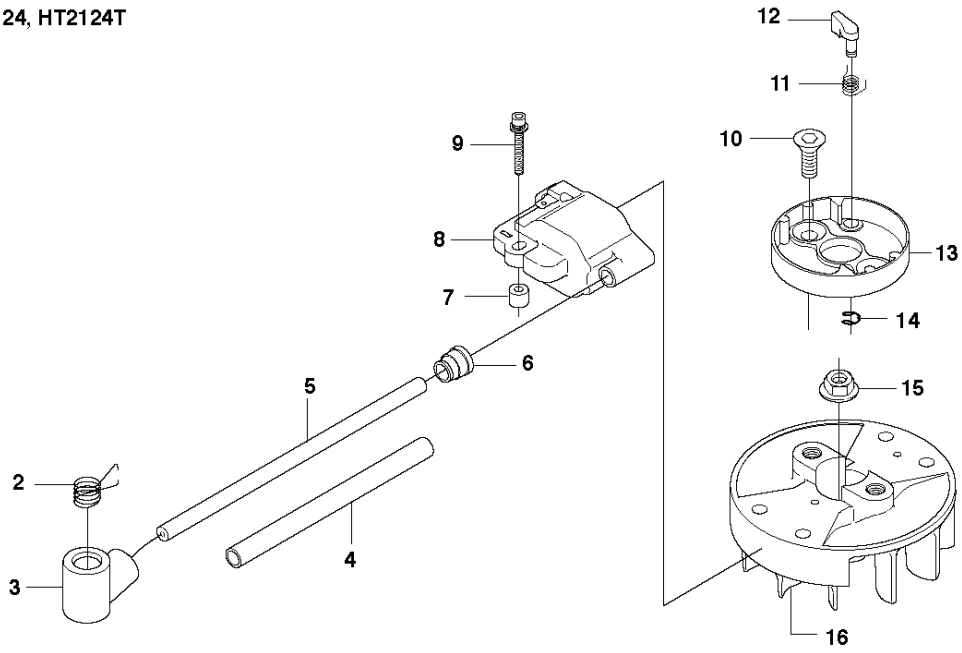

SPARE PARTS LIST

HEDGE TRIMMERS

HT2124 T, 2010-02

A HT2124, HT2124T

STARTER

HT2124 T, 2010-02

Ref	Part No	Description	Remark	QTY KIT	
1	544 30 46-02	STARTER ASSY		1	
2	537 18 28-01	LABEL		1	
3	544 29 19-01	SCREW		3	
4	544 30 45-02	PLATE		1	
5	544 30 47-02	STARTER HANDLE		1	1
6	544 30 39-01	RECOIL SPRING		1	1
7	544 30 42-01	STARTER CORD		1	1
8	544 30 40-01	SPRING CASSETTE ASSY		1	1
9	544 30 41-01	STARTER PULLEY		1	1
10	544 29 67-01	WASHER		1	1
11	544 29 74-01	SCREW		1	1

CARBURETOR & AIR FILTER

HT2124 T, 2010-02

Ref	Part No	Description	Remark	QTY KIT
1	544 29 36-01	HOUSING ASSY		1
2	544 30 44-02	COVER		1
3	531 00 48-46	AIR FILTER		1
4	531 00 48-48	WASHER		2
5	544 29 60-01	STAY		1
6	531 00 24-45	NUT		1
7	544 29 35-01	ADAPTER		1
8	544 29 52-01	BAFFLE PLATE		1
9	544 29 61-01	GASKET		1
10	544 30 43-01	CARBURETTOR	Walbro WYL	1
11	531 00 24-52	GASKET		1
12	531 00 24-52	GASKET		1
13	544 29 40-01	SCREW		1
14	544 29 29-01	CLAMP		1
15	544 29 39-01	SCREW		1
16	531 00 48-55	GASKET		1
17	544 29 58-01	INSULATOR		1
18	531 00 23-53	GASKET		1
19	531 00 23-53	GASKET		1

E HT2124, HT2124T

IGNITION SYSTEM

HT2124 T, 2010-02

Ref	Part No	Description	Remark	QTY KIT
2	531 00 23-99	SPRING		1
3	531 00 23-98	SPARK PLUG CONNECTION		1
4	544 29 66-01	INSULATOR		1
5	531 00 78-42	CABLE		1
6	531 00 24-01	SLEEVE		1
7	531 00 24-04	SPACER		2
8	531 00 78-41	IGNITION MODULE		1
9	544 29 20-01	SCREW		2
10	544 29 25-01	SCREW		2
11	544 30 34-01	RECOIL SPRING		2
12	544 29 78-01	PAWL		2
13	544 30 33-01	HOUSING		1
14	531 00 24-85	RETAINER RING		2
15	531 00 41-13	NUT		1
16	531 00 48-25	SPLASH GUARD		1

H HT2124, HT2124T

PISTON & CRANKSHAFT

HT2124 T, 2010-02

Ref	Part No	Description	Remark	QTY KIT
1	544 29 31-01	SHAFT ASSY		1
2	531 00 48-17	PISTON RING		1
3	531 00 48-16	DRIVE SHAFT		1
4	531 00 48-18	MACHINE HOLDER		1
5	531 00 40-88	PISTON BOLT		1
6	531 00 23-83	CLIP		2
7	531 00 24-02	KEY		1