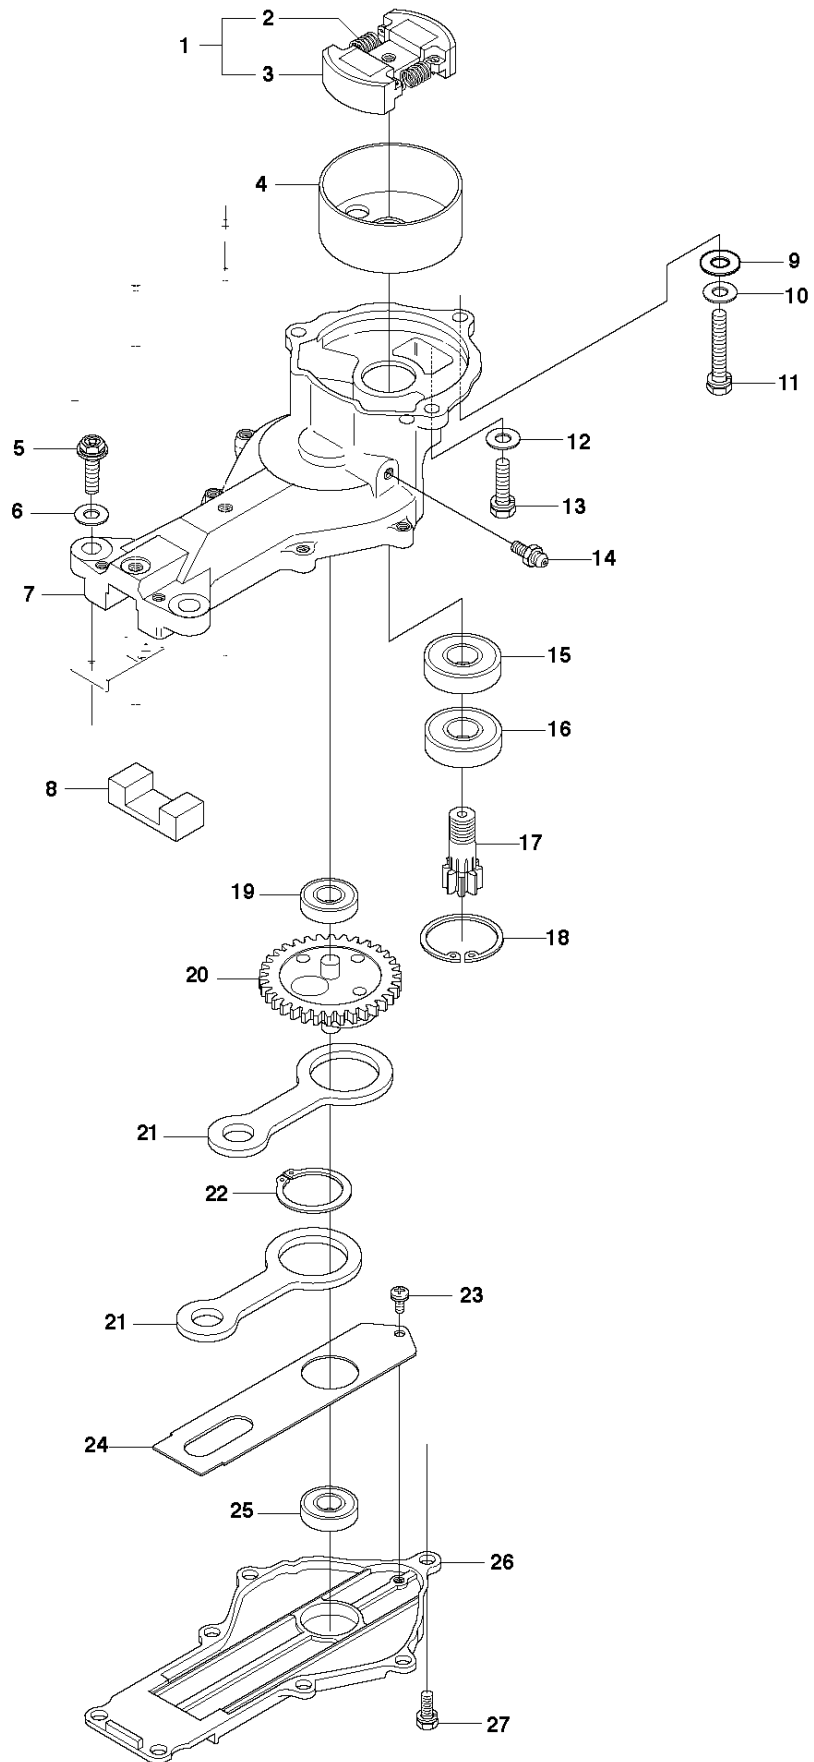

K HT2124, HT2124T

GEAR HOUSING

HT2124 T, 2010-02

Ref	Part No	Description	Remark	QTY	KIT
1	544 30 32-01	CLUTCH ASSY		1	
2	544 30 37-01	SPRING		2	1
3	544 30 35-01	CLUTCH SHOE		2	1
4	544 29 82-01	DRUM		1	
5	725 23 70-71	SCREW EHHM		2	
7	544 29 95-01	HOUSING		1	
8	544 30 24-01	FELT		1	
9	734 11 52-01	WASHER		1	
10	735 21 53-01	LOCKWASHER		1	
11	725 23 76-51	SCREW EHHM		1	
12	735 21 53-01	LOCKWASHER		2	
13	725 23 70-71	SCREW EHHM		2	
14	531 00 47-05	NIPPLE		1	
15	544 30 50-01	BEARING		1	
16	544 30 50-01	BEARING		1	
17	544 29 96-01	PINION		1	
18	544 30 22-01	SNAP RING		1	
19	544 29 92-01	BEARING		1	
20	544 30 01-01	CRANK		1	
21	544 30 03-01	ROD		2	
22	544 30 51-01	SNAP RING		1	
23	544 30 27-01	SCREW		1	
24	544 30 26-01	PLATE		1	
25	544 29 92-01	BEARING		1	
26	544 30 25-01	HOUSING		1	
27	544 30 20-01	SCREW		7