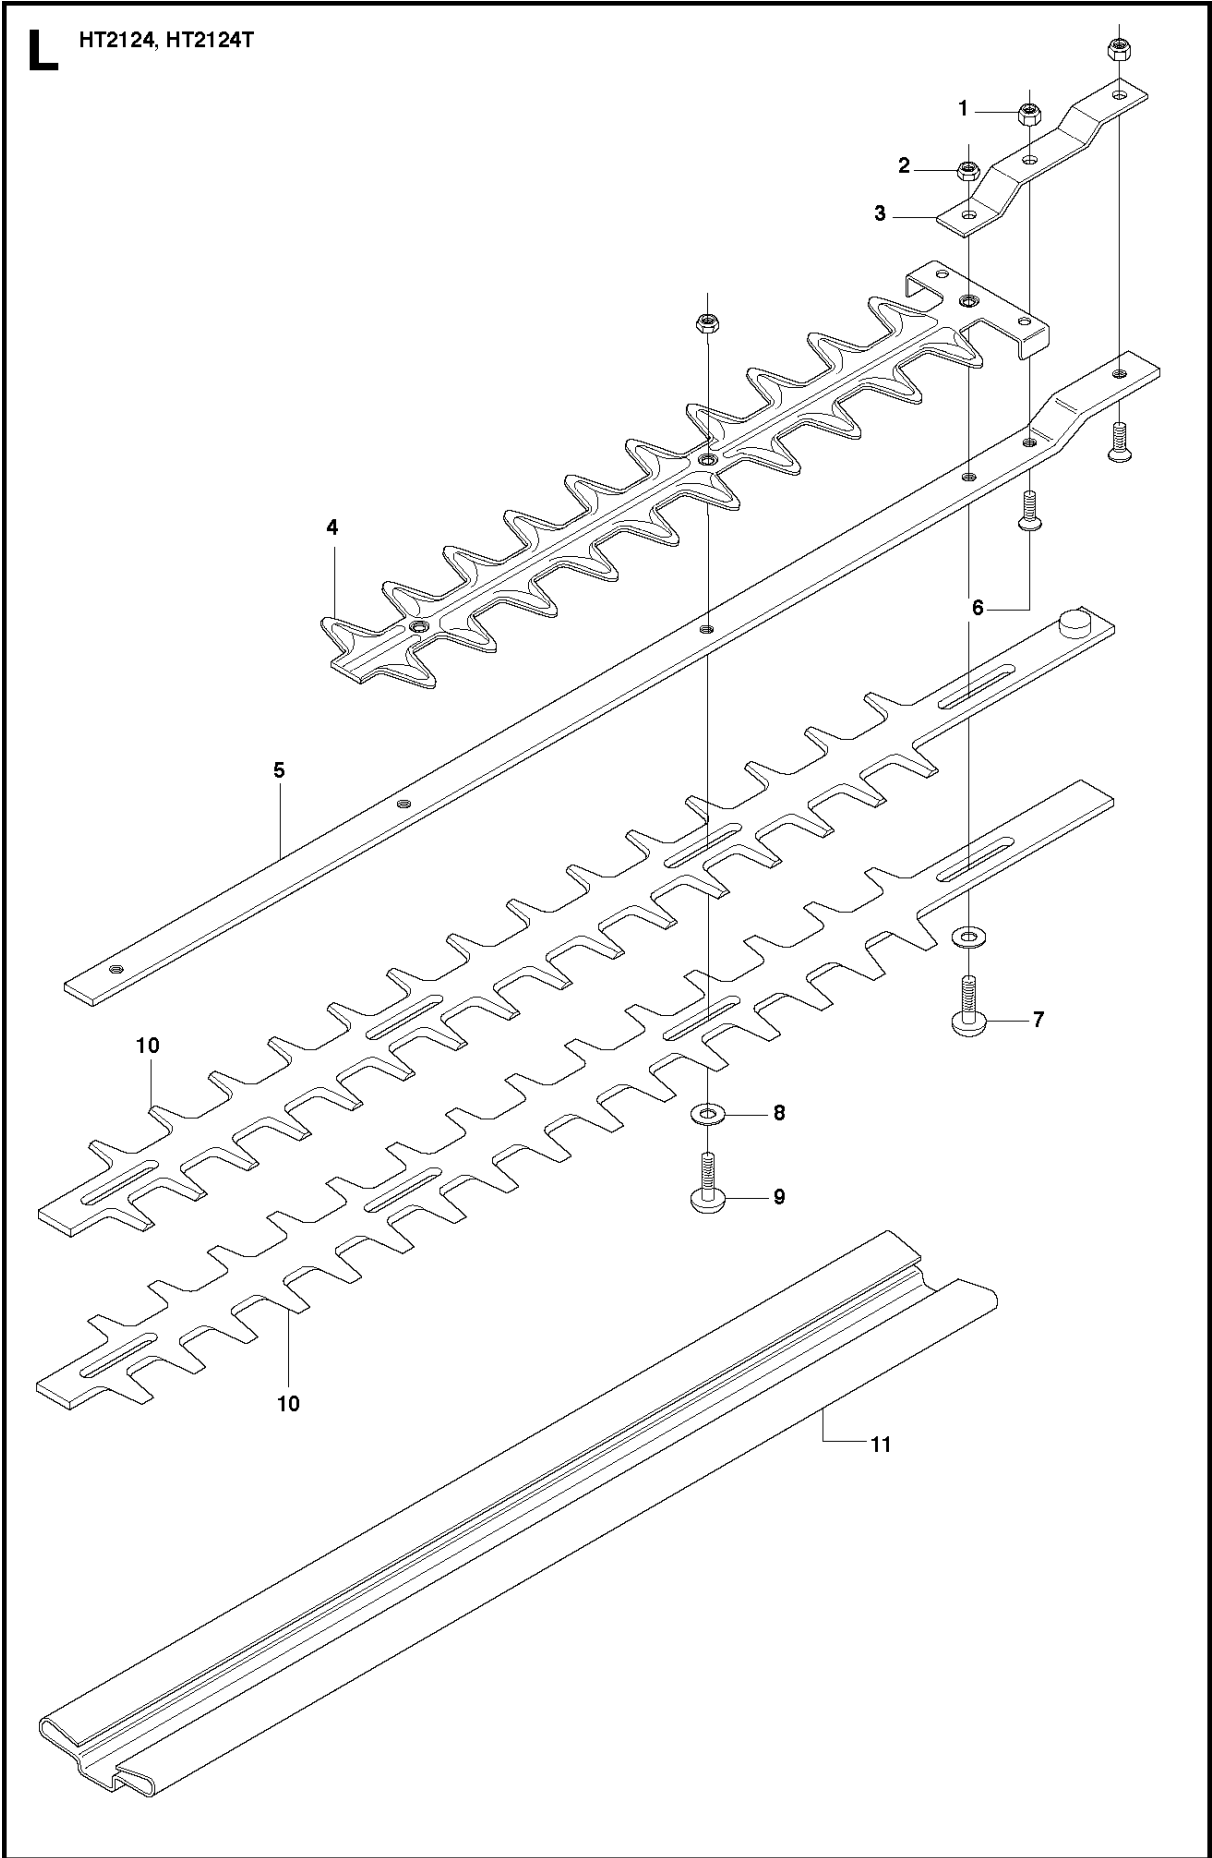

CUTTING EQUIPMENT

HT2124 T, 2010-02

Ref	Part No	Description	Remark	QTY KIT
1	544 30 21-01	NUT		2
2	544 30 52-01	NUT		4
3	502 28 85-01	PLATE		1
4	544 29 89-01	BLADE GUARD HEDGETRIMMER	Changed design, now with 7 teeth	1
5	544 30 05-01	GUIDE PLATE	HT2124	1
5	504 04 40-01	GUIDE PLATE	HT2124T	1
6	502 28 86-01	SCREW		2
7	531 00 47-17	SCREW		1
8	531 00 47-15	WASHER		4
9	531 00 47-16	SCREW		3
10	544 30 18-01	BLADE	HT2124, 1pc/package	2
10	504 04 41-01	BLADE	HT2124T, 1pc/package	2
11	544 29 94-01	TRANSPORT GUARD	HT2124	1
11	504 04 42-01	COVER	HT2124T	1