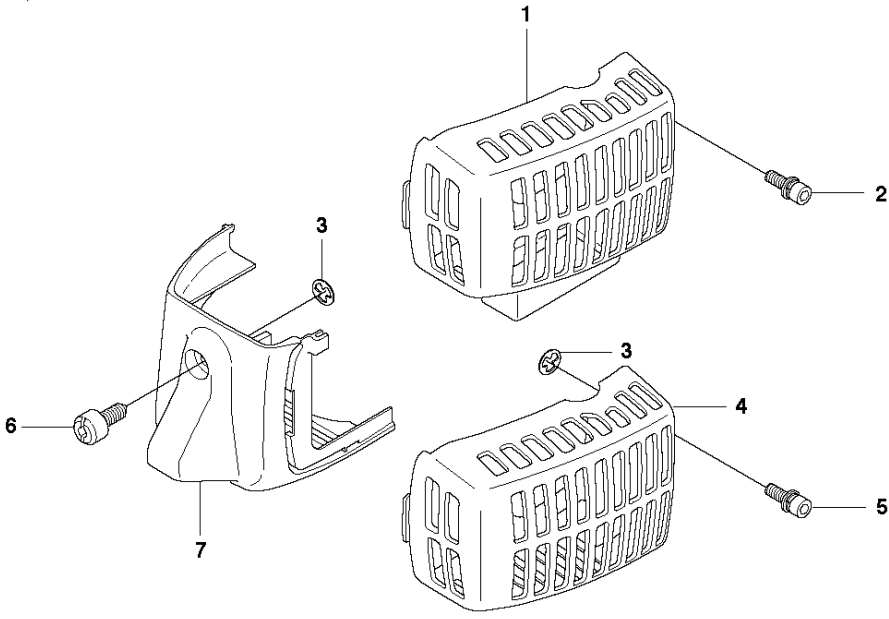

B HT2124, HT2124T

COVER

HT2124 T, 2010-02

Ref	Part No	Description	Remark	QTY KIT
2	544 29 21-01	SCREW		1
3	576 20 78-01	WASHER		2
4	544 29 30-01	MUFFLER COVER		1
5	544 29 21-01	SCREW		1
6	544 29 37-01	KNOB		1
7	544 29 53-02	CYLINDER COVER		1