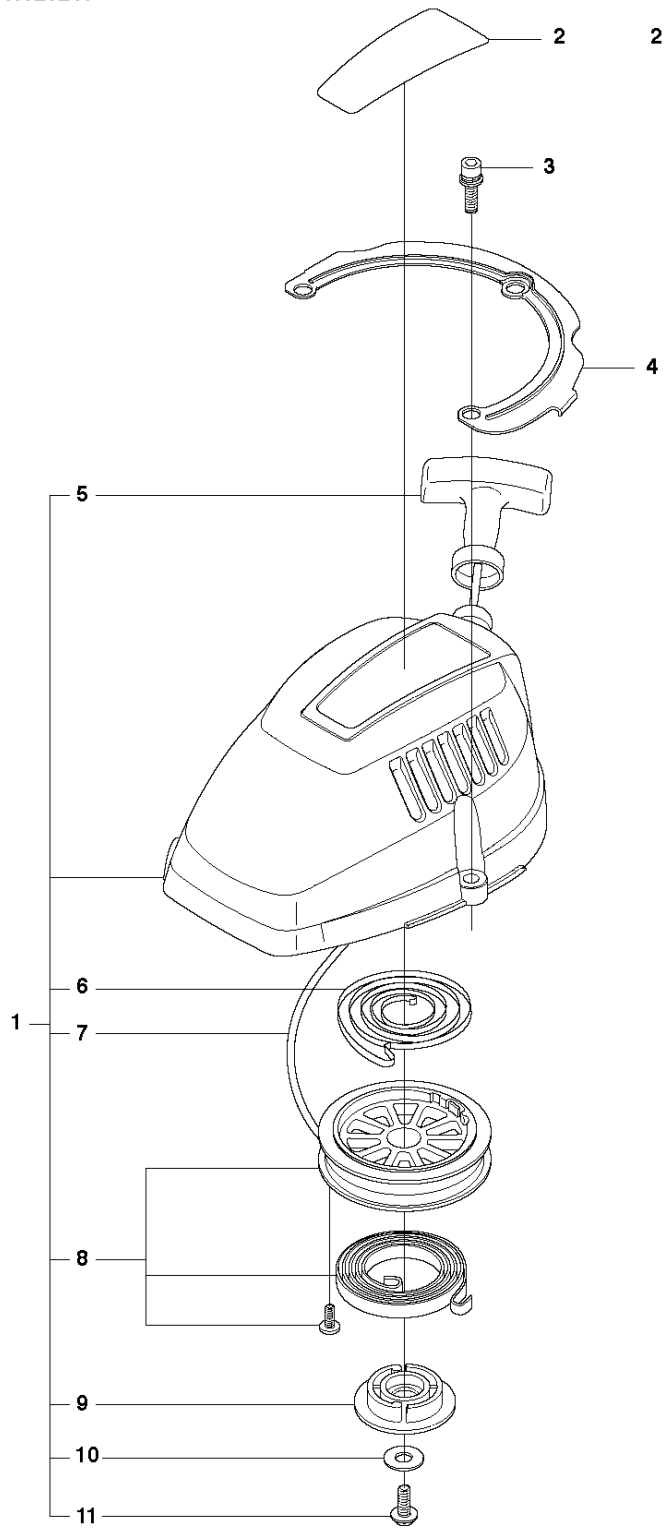

SPARE PARTS LIST

HEDGE TRIMMERS

HT2124 T, 2010-02

A HT2124, HT2124T

STARTER

HT2124 T, 2010-02

Ref	Part No	Description	Remark	QTY KIT	
1	544 30 46-02	STARTER ASSY		1	
2	537 18 28-01	LABEL		1	
3	544 29 19-01	SCREW		3	
4	544 30 45-02	PLATE		1	
5	544 30 47-02	STARTER HANDLE		1	1
6	544 30 39-01	RECOIL SPRING		1	1
7	544 30 42-01	STARTER CORD		1	1
8	544 30 40-01	SPRING CASSETTE ASSY		1	1
9	544 30 41-01	STARTER PULLEY		1	1
10	544 29 67-01	WASHER		1	1
11	544 29 74-01	SCREW		1	1

B HT2124, HT2124T

COVER

HT2124 T, 2010-02

Ref	Part No	Description	Remark	QTY KIT
2	544 29 21-01	SCREW		1
3	576 20 78-01	WASHER		2
4	544 29 30-01	MUFFLER COVER		1
5	544 29 21-01	SCREW		1
6	544 29 37-01	KNOB		1
7	544 29 53-02	CYLINDER COVER		1

CARBURETOR & AIR FILTER

HT2124 T, 2010-02

Ref	Part No	Description	Remark	QTY KIT
1	544 29 36-01	HOUSING ASSY		1
2	544 30 44-02	COVER		1
3	531 00 48-46	AIR FILTER		1
4	531 00 48-48	WASHER		2
5	544 29 60-01	STAY		1
6	531 00 24-45	NUT		1
7	544 29 35-01	ADAPTER		1
8	544 29 52-01	BAFFLE PLATE		1
9	544 29 61-01	GASKET		1
10	544 30 43-01	CARBURETTOR	Walbro WYL	1
11	531 00 24-52	GASKET		1
12	531 00 24-52	GASKET		1
13	544 29 40-01	SCREW		1
14	544 29 29-01	CLAMP		1
15	544 29 39-01	SCREW		1
16	531 00 48-55	GASKET		1
17	544 29 58-01	INSULATOR		1
18	531 00 23-53	GASKET		1
19	531 00 23-53	GASKET		1

FUEL TANK

HT2124 T, 2010-02

Ref	Part No	Description	Remark	QTY KIT
1	544 30 49-02	TANK CAP ASSY		1
2	531 00 24-15	CLIP		1
3	531 00 47-38	HOSE		1
4	544 29 38-01	GROMMET		1
5	531 00 78-15	HOSE		1
6	531 00 24-15	CLIP		1
7	531 00 47-37	FILTER		1
8	544 29 27-01	FUEL TANK		1
9	531 00 48-32	EXPANDER		2
10	531 00 48-33	PIPE		1