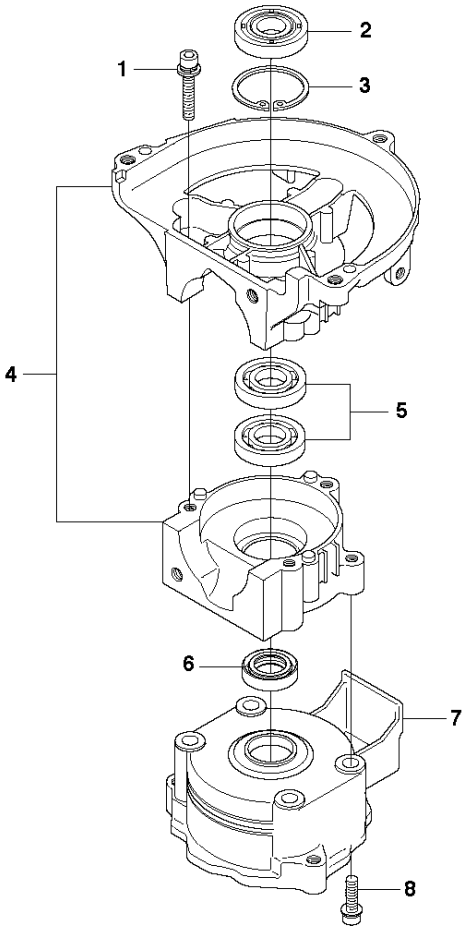

G HT2124, HT2124T

CRANKCASE

HT2124 T, 2010-02

Ref	Part No	Description	Remark	QTY KIT
1	544 29 18-01	SCREW		3
2	531 00 41-06	SEALING RING		1
3	531 00 41-05	RETAINER RING		1
4	544 29 26-01	CRANKCASE ASSY		1
5	531 00 41-10	BALL BEARING		2
6	531 00 41-07	SEALING RING		1
7	544 29 28-01	CLUTCH COVER		1
8	544 29 21-01	SCREW		4