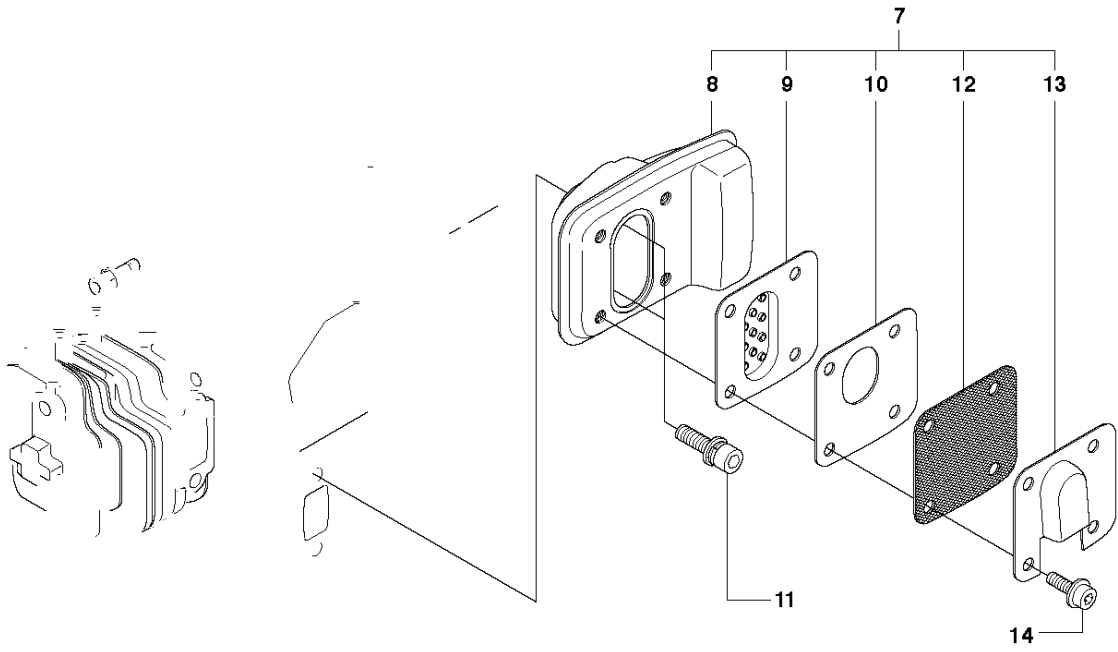

F HT2124, HT2124T

MUFFLER

HT2124 T, 2010-02

Ref	Part No	Description	Remark	QTY	KIT
1	531 00 48-54	SPRING PIN		1	
2	544 29 55-01	SCREW		2	
3	531 00 48-02	GEAR		1	
4	531 00 48-06	SHAFT		1	
5	544 30 38-01	MUFFLER		1	
6	544 29 24-01	SCREW		2	
7	504 09 49-01	MUFFLER ASSY	US Only	1	
8	531 00 48-07	SPACER		1	7
9	531 00 48-08	END PLATE		1	7
10	531 00 48-10	SHAFT		1	7
11	504 09 50-01	SCREW		2	
12	531 00 48-09	BEARING PLATE		1	7
13	531 00 48-11	NUT		1	7
14	504 04 39-01	SCREW		4