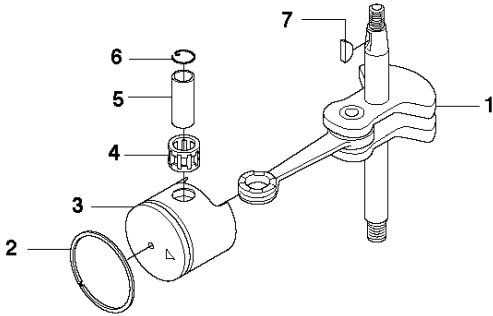

G HT2124, HT2124T

CRANKCASE

HT2124 T, 2010-02

Ref	Part No	Description	Remark	QTY KIT
1	544 29 18-01	SCREW		3
2	531 00 41-06	SEALING RING		1
3	531 00 41-05	RETAINER RING		1
4	544 29 26-01	CRANKCASE ASSY		1
5	531 00 41-10	BALL BEARING		2
6	531 00 41-07	SEALING RING		1
7	544 29 28-01	CLUTCH COVER		1
8	544 29 21-01	SCREW		4

H HT2124, HT2124T

PISTON & CRANKSHAFT

HT2124 T, 2010-02

Ref	Part No	Description	Remark	QTY KIT
1	544 29 31-01	SHAFT ASSY		1
2	531 00 48-17	PISTON RING		1
3	531 00 48-16	DRIVE SHAFT		1
4	531 00 48-18	MACHINE HOLDER		1
5	531 00 40-88	PISTON BOLT		1
6	531 00 23-83	CLIP		2
7	531 00 24-02	KEY		1

HANDLE & CONTROLS

HT2124 T, 2010-02

Ref	Part No	Description	Remark	QTY KIT
1	537 28 00-07	HANDLE ASSY		1
3	537 18 39-02	THROTTLE LOCKOUT		1
4	506 01 44-05	THROTTLE TRIGGER		1
5	503 71 82-01	SWITCH		1
6	503 77 06-01	RECOIL SPRING	HT2124T	1
7	503 77 05-02	LOCKING BUTTON	HT2124T	1
8	537 19 78-02	COVER	HT2124T	1
9	734 11 25-41	WASHER		1
10	503 21 29-06	SCREW CCRPANT		1
11	503 79 15-02	LATCH	HT2124T	1
12	503 21 27-13	SCREW CCRPANT		1
13	503 21 07-16	SCREW IHST		3
14	544 11 07-02	LABEL	US, AU	1
14	544 05 76-02	LABEL	EC	1
15	544 30 29-01	STAY	R	1
16	503 20 07-10	SCREW IHSCFM		2
17	537 08 08-01	SPRING		2
18	544 30 28-01	STAY		1
19	503 21 68-16	SCREW IHST		2
20	537 08 07-01	SPRING		2
21	503 20 07-10	SCREW IHSCFM		2
22	740 44 16-00	O-RING		1
23	503 21 06-22	SCREW IHST		2
24	537 08 06-02	SPRING		1
25	735 21 53-01	LOCKWASHER		1
26	734 11 52-01	WASHER		1
27	725 23 78-51	SCREW EHHM		2
28	503 77 10-02	FRONT HANDLE		1
29	503 77 09-02	SECURING PLATE		1
30	531 00 48-29	ATTACHMENT		1
31	531 00 78-44	SHORTING LEAD		2
32	544 20 06-02	WIRING ASSY		1