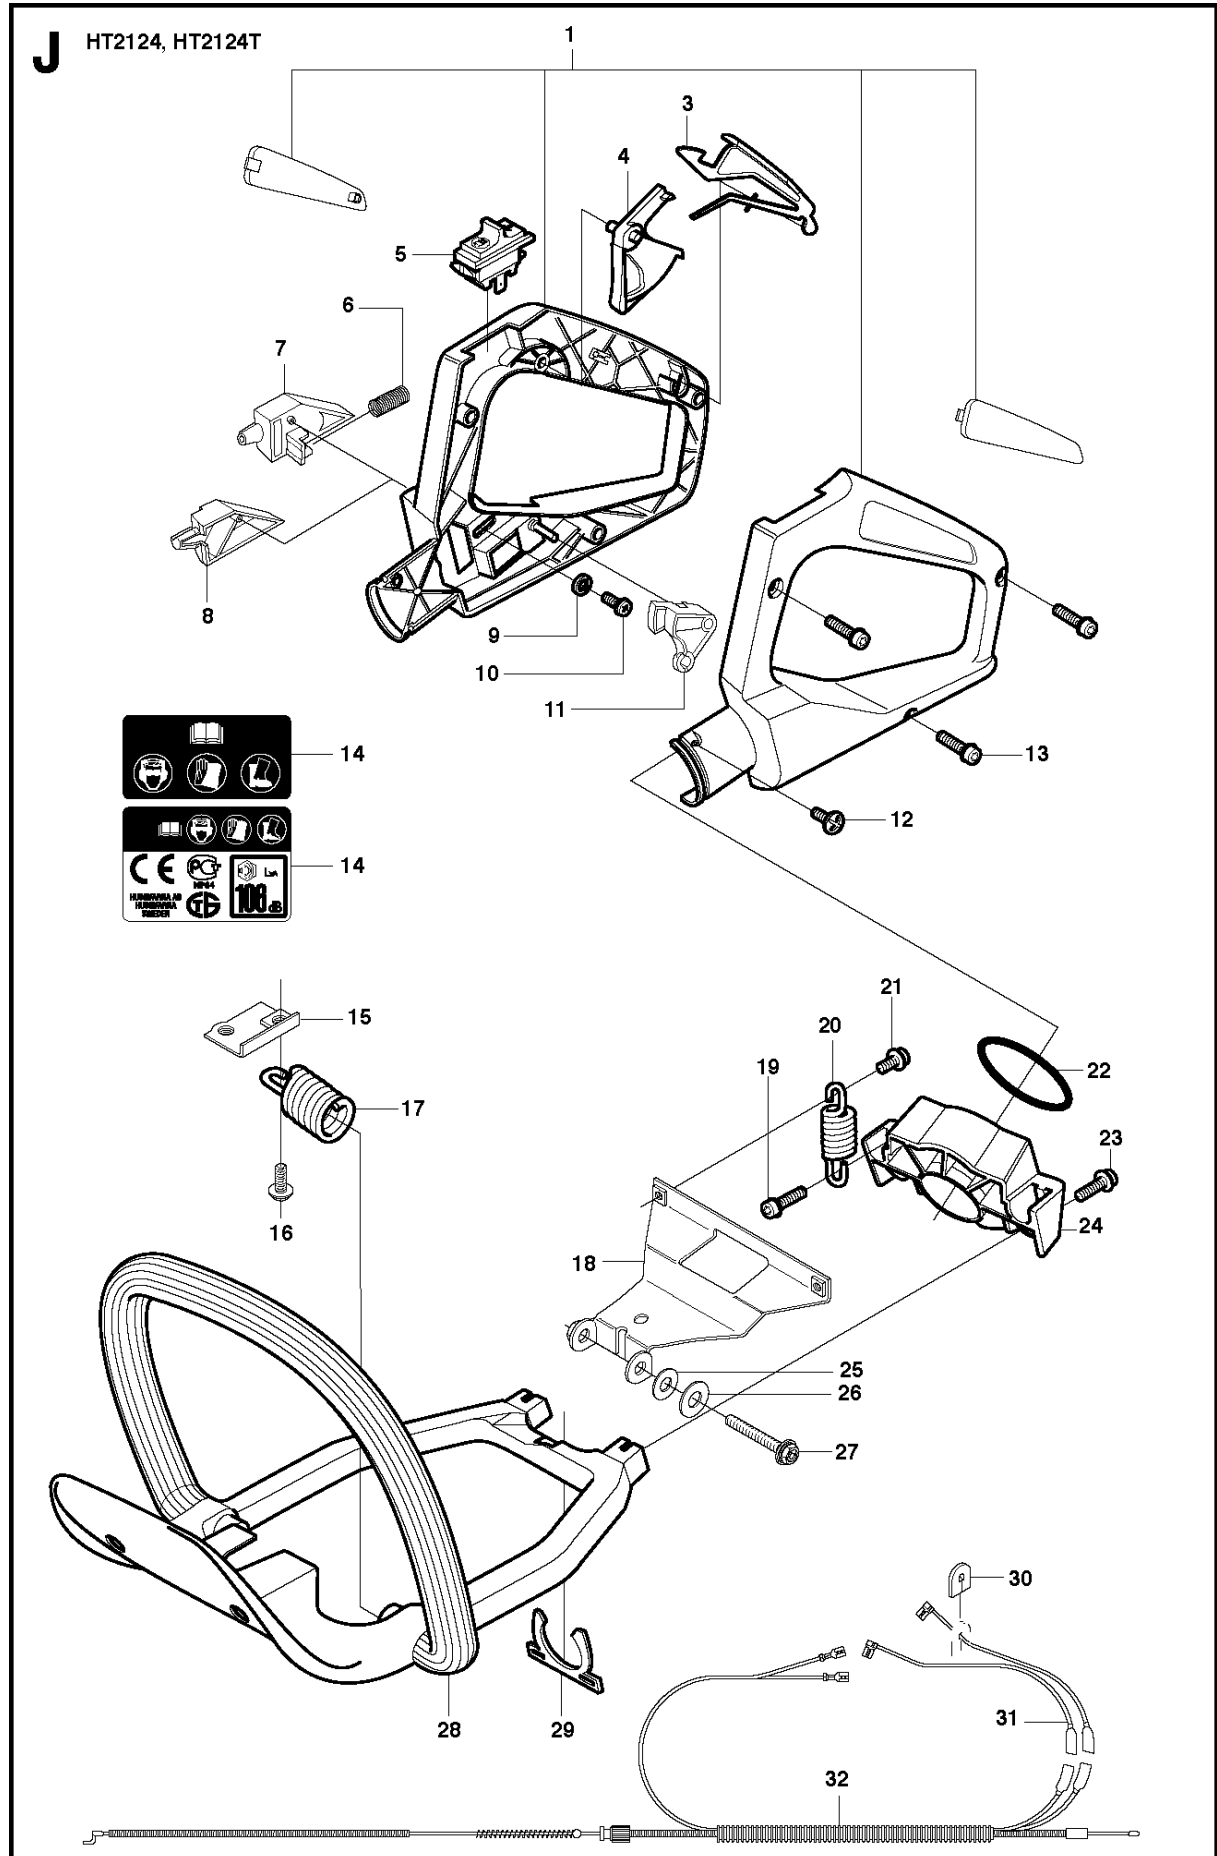

SPARE PARTS LIST

HEDGE TRIMMERS

HT2124 T, 2010-02

A HT2124, HT2124T

STARTER

HT2124 T, 2010-02

Ref	Part No	Description	Remark	QTY KIT	
1	544 30 46-02	STARTER ASSY		1	
2	537 18 28-01	LABEL		1	
3	544 29 19-01	SCREW		3	
4	544 30 45-02	PLATE		1	
5	544 30 47-02	STARTER HANDLE		1	1
6	544 30 39-01	RECOIL SPRING		1	1
7	544 30 42-01	STARTER CORD		1	1
8	544 30 40-01	SPRING CASSETTE ASSY		1	1
9	544 30 41-01	STARTER PULLEY		1	1
10	544 29 67-01	WASHER		1	1
11	544 29 74-01	SCREW		1	1

G HT2124, HT2124T

CRANKCASE

HT2124 T, 2010-02

Ref	Part No	Description	Remark	QTY KIT
1	544 29 18-01	SCREW		3
2	531 00 41-06	SEALING RING		1
3	531 00 41-05	RETAINER RING		1
4	544 29 26-01	CRANKCASE ASSY		1
5	531 00 41-10	BALL BEARING		2
6	531 00 41-07	SEALING RING		1
7	544 29 28-01	CLUTCH COVER		1
8	544 29 21-01	SCREW		4

HANDLE & CONTROLS

HT2124 T, 2010-02

Ref	Part No	Description	Remark	QTY KIT
1	537 28 00-07	HANDLE ASSY		1
3	537 18 39-02	THROTTLE LOCKOUT		1
4	506 01 44-05	THROTTLE TRIGGER		1
5	503 71 82-01	SWITCH		1
6	503 77 06-01	RECOIL SPRING	HT2124T	1
7	503 77 05-02	LOCKING BUTTON	HT2124T	1
8	537 19 78-02	COVER	HT2124T	1
9	734 11 25-41	WASHER		1
10	503 21 29-06	SCREW CCRPANT		1
11	503 79 15-02	LATCH	HT2124T	1
12	503 21 27-13	SCREW CCRPANT		1
13	503 21 07-16	SCREW IHST		3
14	544 11 07-02	LABEL	US, AU	1
14	544 05 76-02	LABEL	EC	1
15	544 30 29-01	STAY	R	1
16	503 20 07-10	SCREW IHSCFM		2
17	537 08 08-01	SPRING		2
18	544 30 28-01	STAY		1
19	503 21 68-16	SCREW IHST		2
20	537 08 07-01	SPRING		2
21	503 20 07-10	SCREW IHSCFM		2
22	740 44 16-00	O-RING		1
23	503 21 06-22	SCREW IHST		2
24	537 08 06-02	SPRING		1
25	735 21 53-01	LOCKWASHER		1
26	734 11 52-01	WASHER		1
27	725 23 78-51	SCREW EHHM		2
28	503 77 10-02	FRONT HANDLE		1
29	503 77 09-02	SECURING PLATE		1
30	531 00 48-29	ATTACHMENT		1
31	531 00 78-44	SHORTING LEAD		2
32	544 20 06-02	WIRING ASSY		1