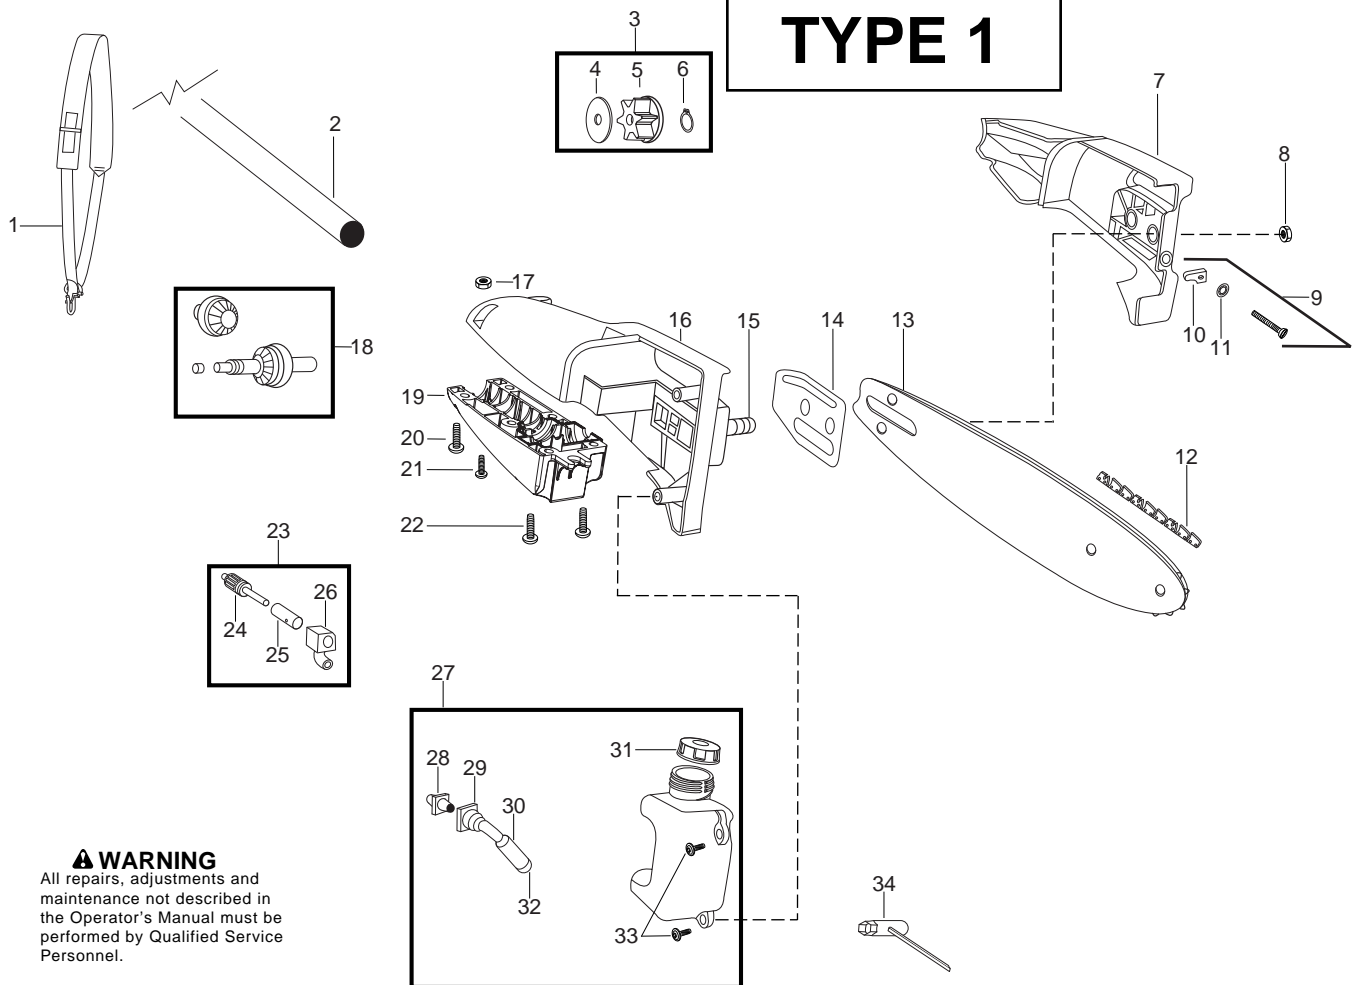

LDX Pruner Att.

Spare parts

Ersatzteile

Pièces détachées

Reserve onderdelen

Repuestos

Reservdelar

Parts List No. 545103456		UNIVERSAL PARTS LIST	MODEL LDX Pruner Att.
Date 8/04/11	Replaces 545103456 - 2/02/10		NOTE : Illustration may differ from actual model due to design changes.

⚠ WARNING
All repairs, adjustments and maintenance not described in the Operator's Manual must be performed by Qualified Service Personnel.

Ref.	Part No.	Description	Ref.	Part No.	Description
1.	537216201	Harness	26.	530056522	Block - Oil
2.	545006082	Kit - Lower Driveshaft (Incl. flex.)	27.	530056528	Assy - Oil Tank (Incl. 28,29,30,31,32)
3.	530071647	Kit - Sprocket Assy. (Incl. 4,5,6)	28.	530056524	Fitting - Oil Line
4.	530056521	Washer	29.	530021160	Intake - Oil Line
5.	530056520	Sprocket	30.	530037821	Filter - Oil
6.	530056563	Retainer - Sprocket	31.	530053072	Cap - Oil
7.	530057100	Assy - Bar Clamp (Incl. 9)	32.	530030189	Plug - Oil Filter
8.	530015917	Nut - Bar Mounting	33.	530015843	Screw
9.	530069611	Kit - Bar Adjust (Incl. 10,11)	34.	530031163	Wrench - Bar
10.	530015826	Pin - Bar Adjust			
11.	530038593	Retainer - Bar Adjust			
12.	530051524	Chain - 8"			
13.	530044908	Bar - 8"			
14.	530056523	Plate - Bar Pad			
15.	530016133	Bolt - Bar			
16.	530056513	Housing - Upper (Incl. 15)			
17.	530016284	Nut			
18.	530071646	Kit - Gear Assy.			
19.	530056514	Housing - Lower			
20.	530016312	Screw		545002808	Decal-shaft warning
21.	530015805	Screw - Alignment		545056601	Clamp harness-lower
22.	530015886	Screw		545113301	Clamp harness-upper
23.	530071645	Kit - Oil Assy (Incl. 24,25,26,28)		530015940	Screw (harness clamp)
24.	530053764	Assy. - Gear Plunger		530031190	Scabbard
25.	530053765	Barrel		530031159	Wrench-hex (5/32)

✓ = New Part Number For This IPL

★ = Refer to the Service Reference Indicated for more information.(Located at the END of the IPL)