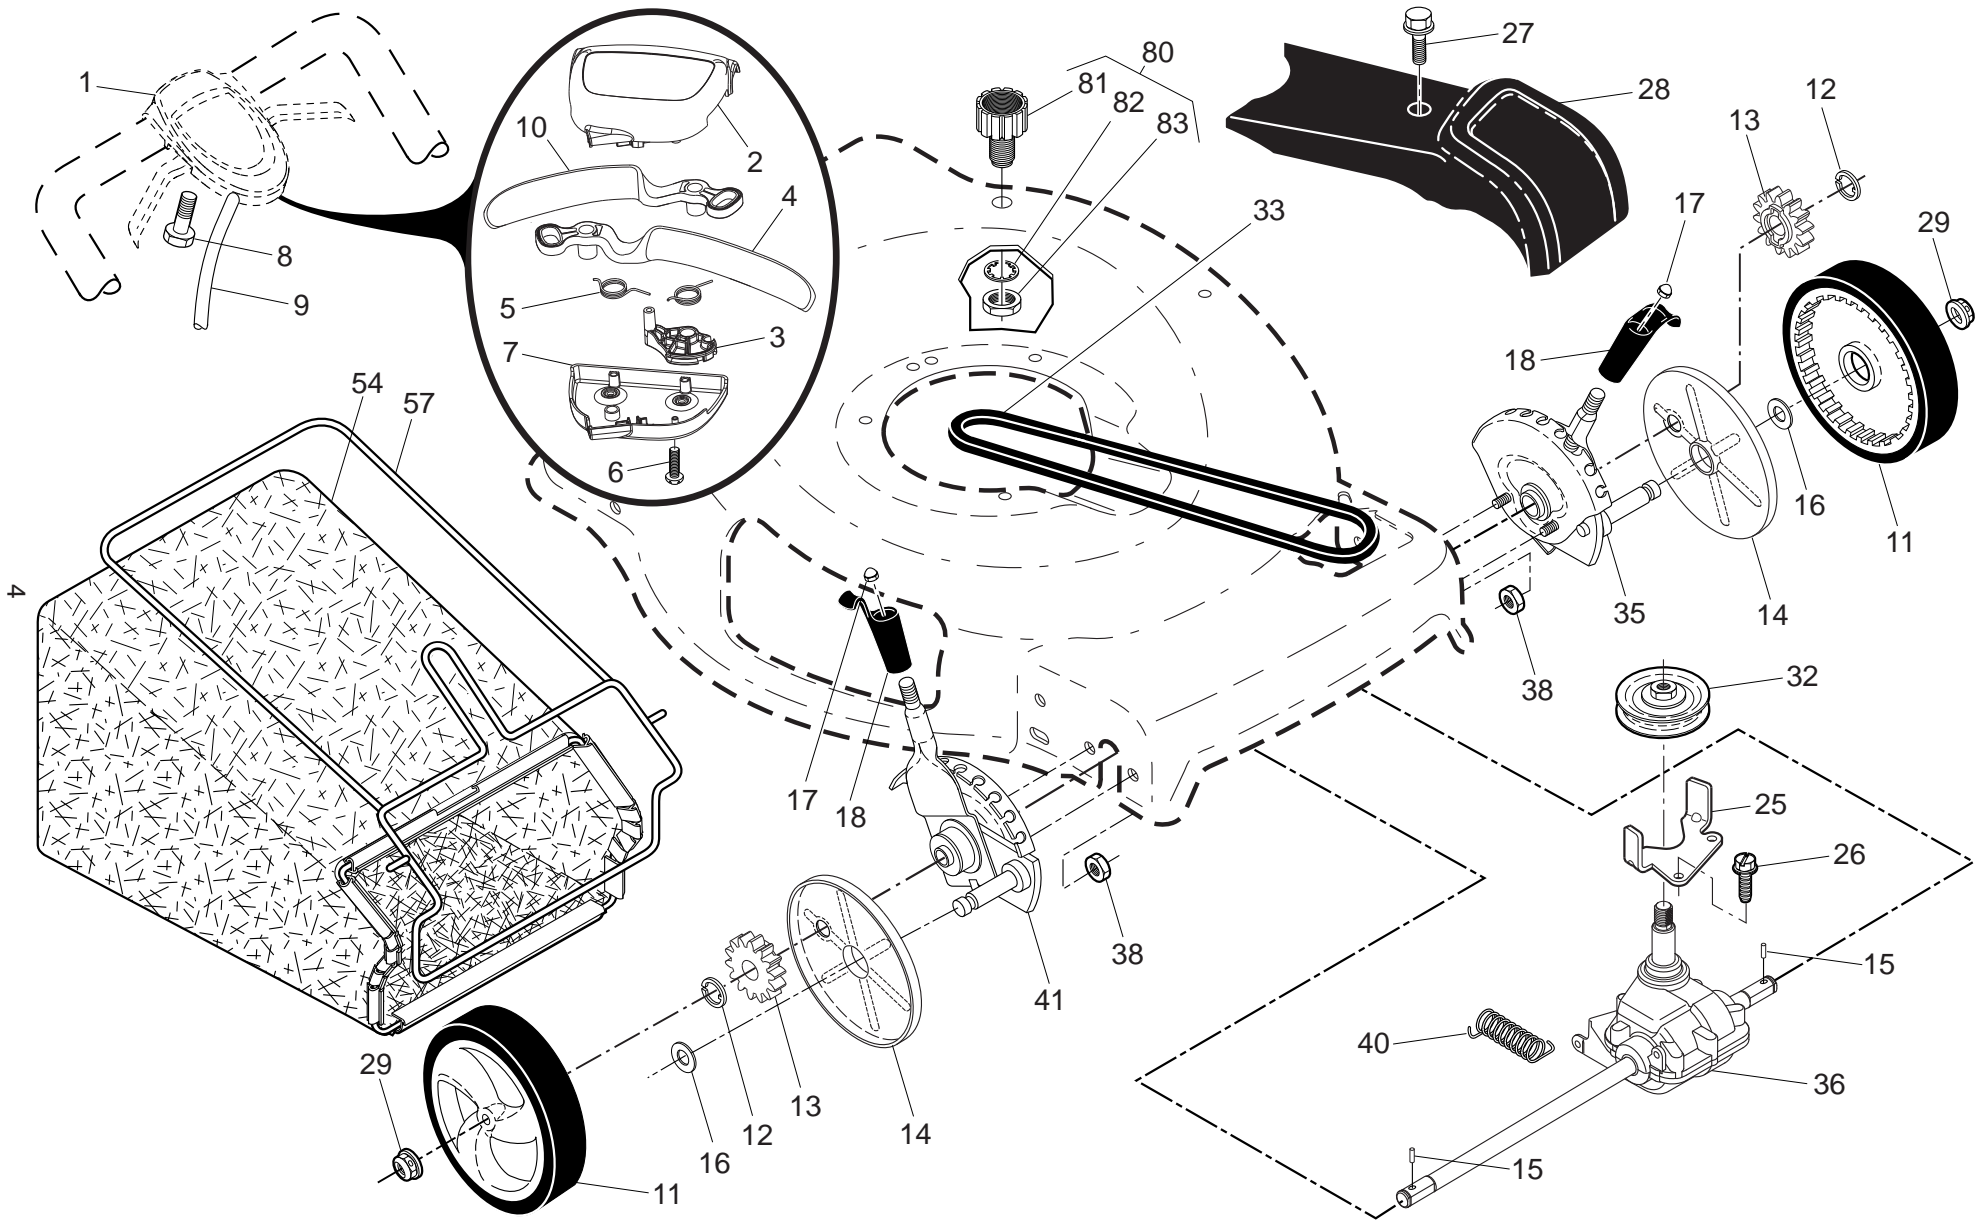

ROTARY LAWN MOWER - - MODEL NUMBER **LM 2156CMDA** (96141022301) PRODUCT NO. 961 41 02-23

ROTARY LAWN MOWER - - MODEL NUMBER **LM 2156CMDA** (96141022301) PRODUCT NO. 961 41 02-23

KEY PART NO.	PART NO.	DESCRIPTION	KEY PART NO.	PART NO.	DESCRIPTION
1	532 43 06-52	Drive Control Assembly (Includes Cable)	26	532 16 34-09	Screw, Hi-Lo Thread #12 x 5/8
2	532 42 96-31	Cover, Drive Control, Upper	28	532 43 26-75	Drive Cover Assembly (Includes Mounting Screw and Pushnut)
3	532 42 03-78	Cam	29	532 40 91-48	Locknut, Hex
4	532 43 38-07	Lever, Drive Control, LH	32	532 19 40-18	Drive Pulley
5	532 42 03-81	Spring	33	532 42 66-09	V-Belt
6	532 18 16-98	Screw	35	532 43 11-24	Kit, Wheel Adjuster, Front, LH (Includes Black Knob and Pushnut)
7	532 42 61-34	Cover, Drive Control, Lower	36	532 42 46-57	Gear Case Assembly, Complete
8	532 17 88-48	Screw	38	532 19 17-30	Locknut, Hex 1/4-20
9	532 42 74-26	Cable, Drive Control	40	532 40 65-58	Spring
10	532 43 32-98	Lever, Drive Control, RH	41	532 43 11-21	Kit, Wheel Adjuster, Front, RH (Includes Black Knob and Pushnut)
11	532 40 25-67	Wheel & Tire Assembly, Front	54	532 43 15-55	Grassbag
12	812 00 00-58	E-Ring	57	532 41 99-51	Frame, Grassbag
13	532 40 38-49	Pinion	80	532 42 11-14	Water Washout Assembly
14	532 18 94-03	Dust Cover	81	532 41 97-35	Fitting, Water Washout
15	532 40 48-45	Pawl, Drive	82	532 41 55-85	Washer, Lock, Internal Tooth
16	532 06 77-25	Washer, Flat 3/8	83	532 41 55-86	Locknut, Hex, with O-Ring
17	532 41 38-08	Nut, Push			
18	532 43 18-95	Selector Knob			
25	532 43 17-11	Belt Keeper			

NOTE: All component dimensions given in U.S. inches. 1 inch = 25.4 mm

IMPORTANT: Use only Original Equipment Manufacturer (O.E.M.) replacement parts. Failure to do so could be hazardous, damage your lawn mower and void your warranty.