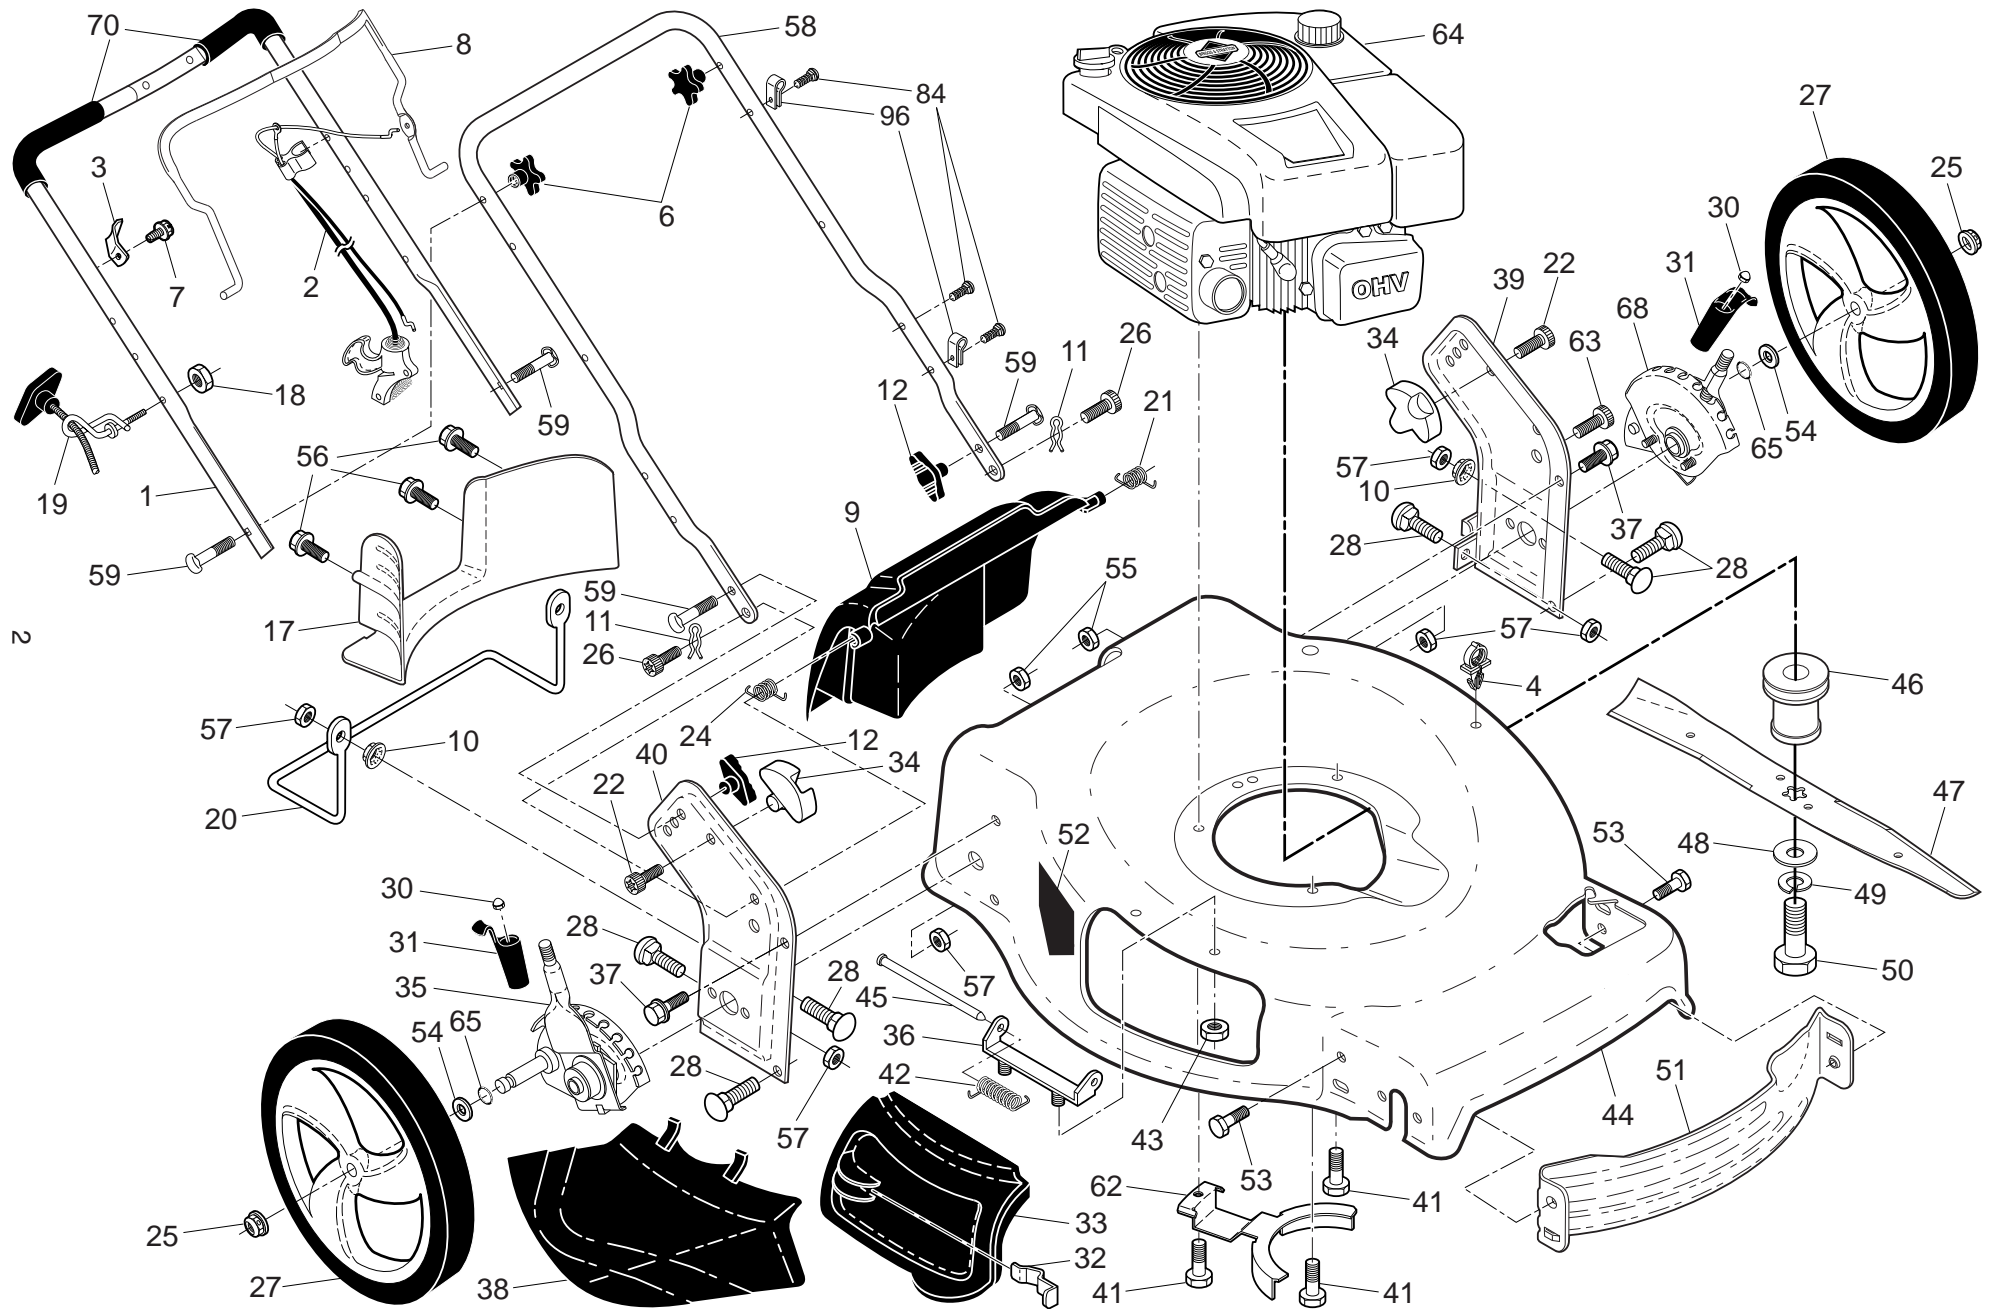

ROTARY LAWN MOWER - - MODEL NUMBER LM 2156CMDA (96141022301) PRODUCT NO. 961 41 02-23

ROTARY LAWN MOWER - - MODEL NUMBER **LM 2156CMDA** (96141022301) PRODUCT NO. 961 41 02-23

KEY NO.	PART NO.	DESCRIPTION	KEY NO.	PART NO.	DESCRIPTION
1	532 18 45-76	Upper Handle Assembly (Includes Foam Grip)	40	532 43 00-33	Handle Bracket, RH
2	532 42 96-43	Cable, Engine Zone Control / Rear Door Prop	41	532 15 04-06	Screw, Dogpoint 3/8-16 x 1-1/8
3	532 43 00-34	Bracket, Upstop	42	532 19 30-00	Spring, Torsion
4	532 14 50 06	Guide, Cable	43	532 19 17-30	Nut, Hex, Nylock
5	532 06 64 26	Wire Tie	44	532 43 06-72	Kit, Lawn Mower Housing
6	532 18 23-98	Handle Knob, Star	45	532 17 56-50	Rod, Hinge
7	532 75 06-34	Screw #10-24 x 1/2	46	532 42 17-82	Blade Adapter / Pulley
8	532 42 65-05	Control Bar	47	532 42 27-06	Blade, 22"
9	532 42 63-00	Rear Door Assembly	48	532 85 10-74	Washer, Hardened
10	532 42 30-63	Palnut 5/16"	49	532 85 02-63	Washer, Helical
11	532 42 55-75	Hairpin, Door/Handle Pivot	50	532 85 10-84	Screw, Machine, Hex Head 3/8-24 x 1-3/8 Grade 8
12	532 19 19-38	Handle Knob, Standard	51	532 43 05-99	Front Baffle
17	532 42 73-07	Rear Baffle	52	532 18 21-66	Decal, Danger
18	532 13 20-04	Keps Locknut 1/4-20	53	817 00 05-10	Screw, Semi-Gimlett Point 1/4-20 x 1/2
19	532 19 47-88	Rope Guide	54	532 08 83-48	Washer, Flat
20	532 42 24-67	Foot Guard	55	532 19 17-30	Nut, Hex, Flanged 1/4-20
21	532 41 99-49	Spring, Rear Door, LH, Black	56	817 41 13-12	Screw, Hex Washer Head #13 x 3/4
22	532 14 18-41	Screw, Panhead, Torx #20	57	532 15 53-77	Nut, Hex 3/8-16
24	532 41 99-48	Spring, Rear Door, RH, Grey	58	532 42 60-72	Lower Handle
25	532 40 91-49	Nut, Hex, Flanged	59	532 19 15-74	Handle Bolt
26	532 41 99-45	Screw, Door/Handle Pivot	62	532 43 50-59	Belt Retainer
27	532 43 27-47	Wheel & Tire Assembly, Rear	63	532 17 88-48	Screw #10-16 x 5/8
28	872 25 05-05	Bolt, Carriage 5/16-18 x 5/8	64	---	Engine, Briggs & Stratton, Model Number 12S902-1368-EA (order parts from Engine manufacturer)
30	532 41 38-08	Nut, Push	65	532 19 74-80	O-Ring
31	532 43 18-93	Selector Knob	68	532 43 11-34	Kit, Wheel Adjuster, Rear, LH (Includes Knob and Pushnut)
32	532 41 99-44	Latch, Mulcher Door	70	532 18 27-48	Grip, Foam
33	532 42 33-56	Mulcher Door	84	532 42 81-24	Fastener, Push
34	532 42 61-25	Pivot Bracket	96	532 19 79-91	Clip, Cable
35	532 43 11-31	Kit, Wheel Adjuster, Rear, RH (Includes Knob and Pushnut)	--	532 43 04-13	Operator's Manual, European
36	532 17 57-35	Hinge Bracket Assembly	--	532 43 04-15	Operator's Manual, Scandinavian
37	532 42 88-67	Screw, Sems, Thread Cutting 5/16-18 x 3/4	--	532 43 04-14	Operator's Manual, East Bloc
38	532 42 61-29	Discharge Deflector	--	532 43 04-16	Operator's Manual, Baltic
39	532 43 00-39	Handle Bracket, LH			

NOTE: All component dimensions given in U.S. inches. 1 inch = 25.4 mm

IMPORTANT: Use only Original Equipment Manufacturer (O.E.M.) replacement parts. Failure to do so could be hazardous, damage your lawn mower and void your warranty.