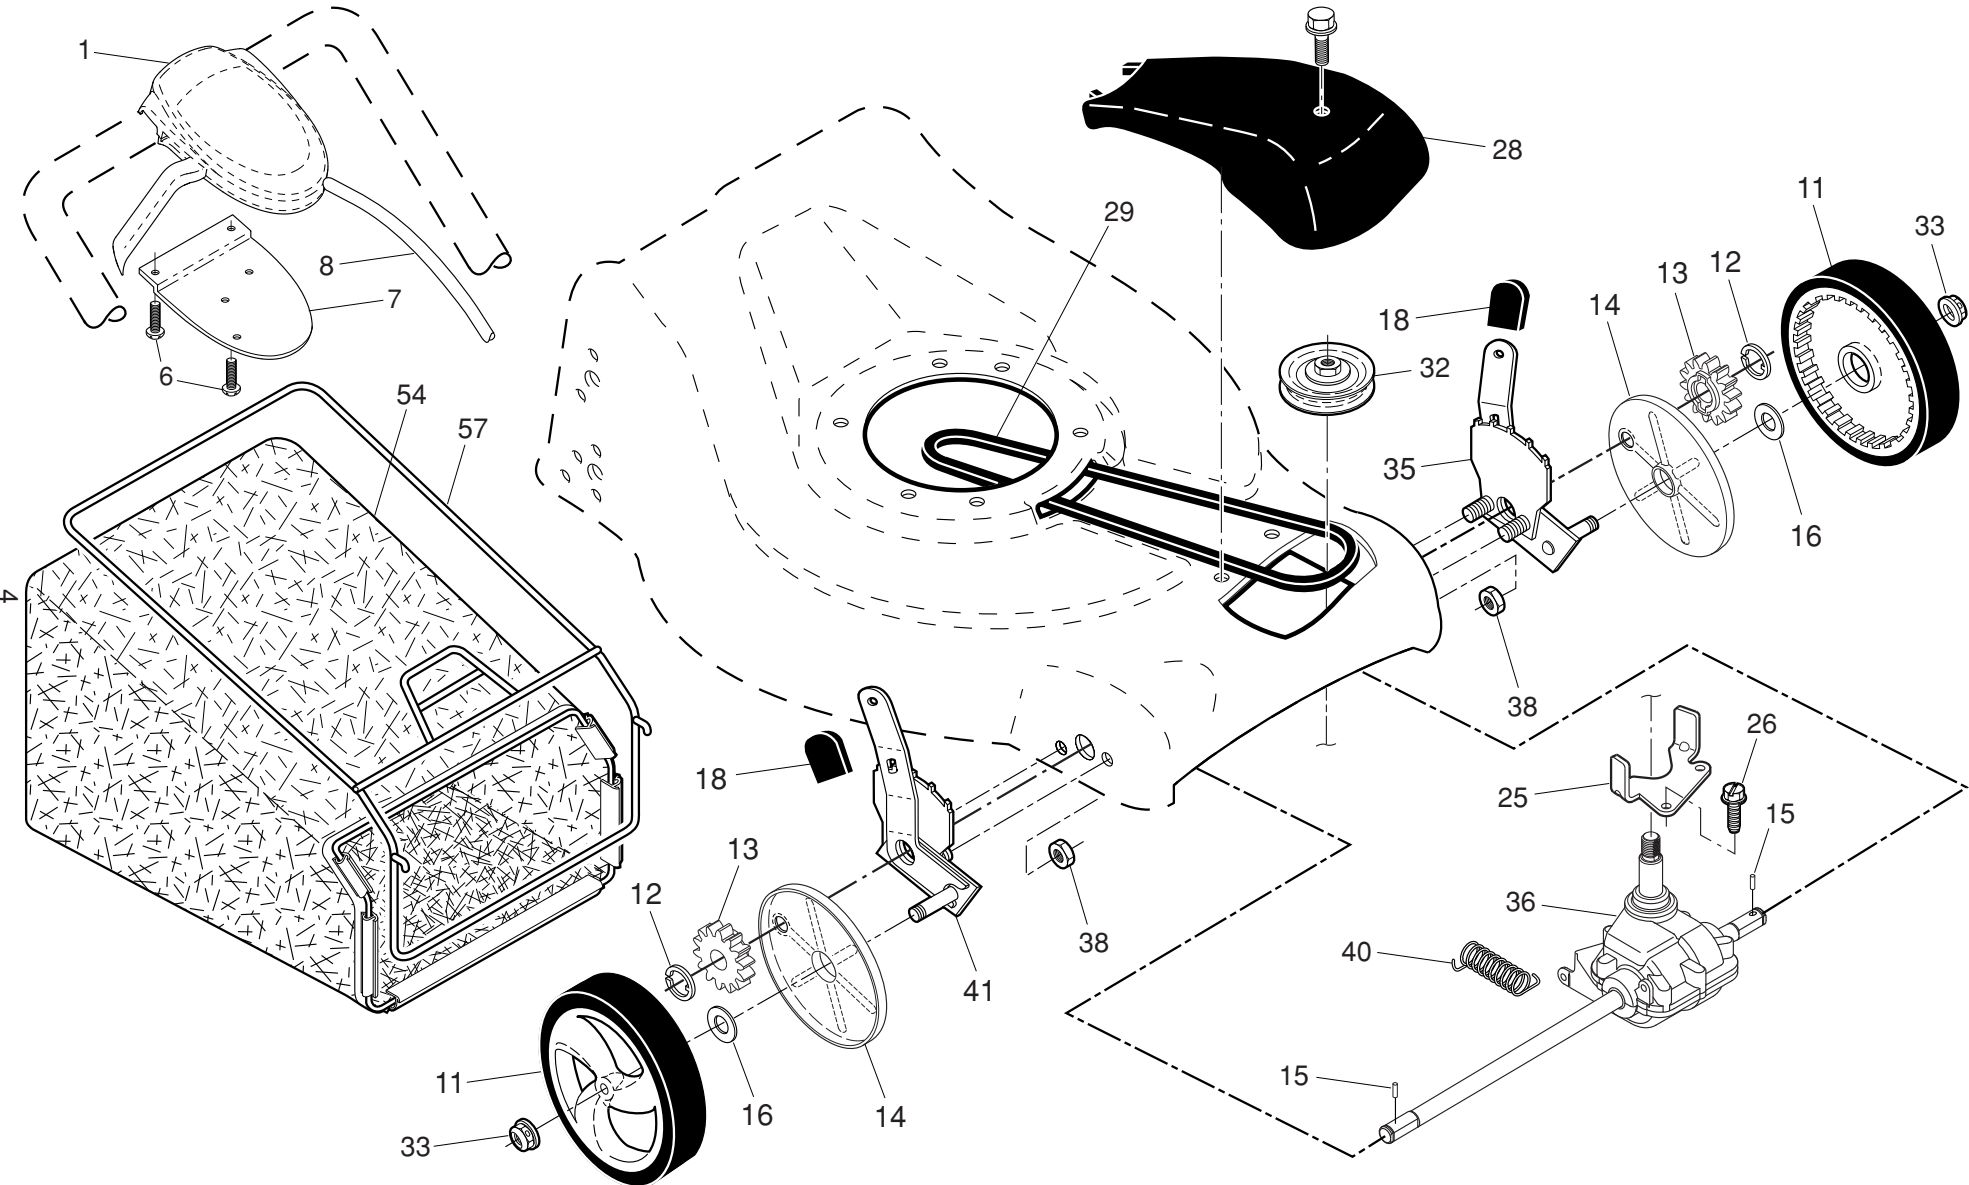

JONSERED ROTARY LAWN MOWER - MODEL NO. LM 2153CMDAE (96141027600) PRODUCT NO. 961 41 02-76

JONSERED ROTARY LAWN MOWER - MODEL NO. LM 2153CMDAE (96141027600) PRODUCT NO. 961 41 02-76

KEY NO.	PART NO.	DESCRIPTION	KEY NO.	PART NO.	DESCRIPTION
1	532 42 52-16	Drive Control Assembly (Includes Cable)	28	532 43 26-63	Drive Cover Assembly (Includes Mounting Screw and Pushnut)
6	532 18 16-98	Screw #8 x .62	29	532 19 41-49	V-Belt
7	532 40 07-23	Mounting Bracket, Drive Control	32	532 44 32-62	Pulley, Drive
8	532 40 62-59	Cable, Drive Control	33	532 40 91-48	Locknut, Hex
11	532 40 25-67	Wheel & Tire Assembly	35	532 43 84-85	Kit, Wheel Adjuster, LH (Includes Knob and Bearing)
12	812 00 00-58	E-Ring	36	532 40 48-33	Gear Case Assembly, Complete
13	532 40 38-49	Pinion	38	873 80 04-00	Locknut, Hex 1/4-20
14	581 84 04-01	Dust Cover	40	532 40 65-58	Spring
15	532 40 48-45	Pawl, Drive	41	532 43 84-86	Kit, Wheel Adjuster, RH (Includes Knob and Bearing)
16	532 06 77-25	Washer 1/2 x 1-1/2 x .134	54	580 95 34-02	Grassbag Assembly
18	532 70 10-37	Selector Knob	57	532 41 19-50	Frame, Grassbag
25	532 43 17-11	Belt Keeper			
26	532 16 34-09	Screw, Hi-Lo Thread #12-16 x 5/8			

NOTE: All component dimensions given in U.S. inches. 1 inch = 25.4 mm. **IMPORTANT:** Use only Original Equipment Manufacturer (O.E.M.) replacement parts. Failure to do so could be hazardous, damage your lawn mower and void your warranty.