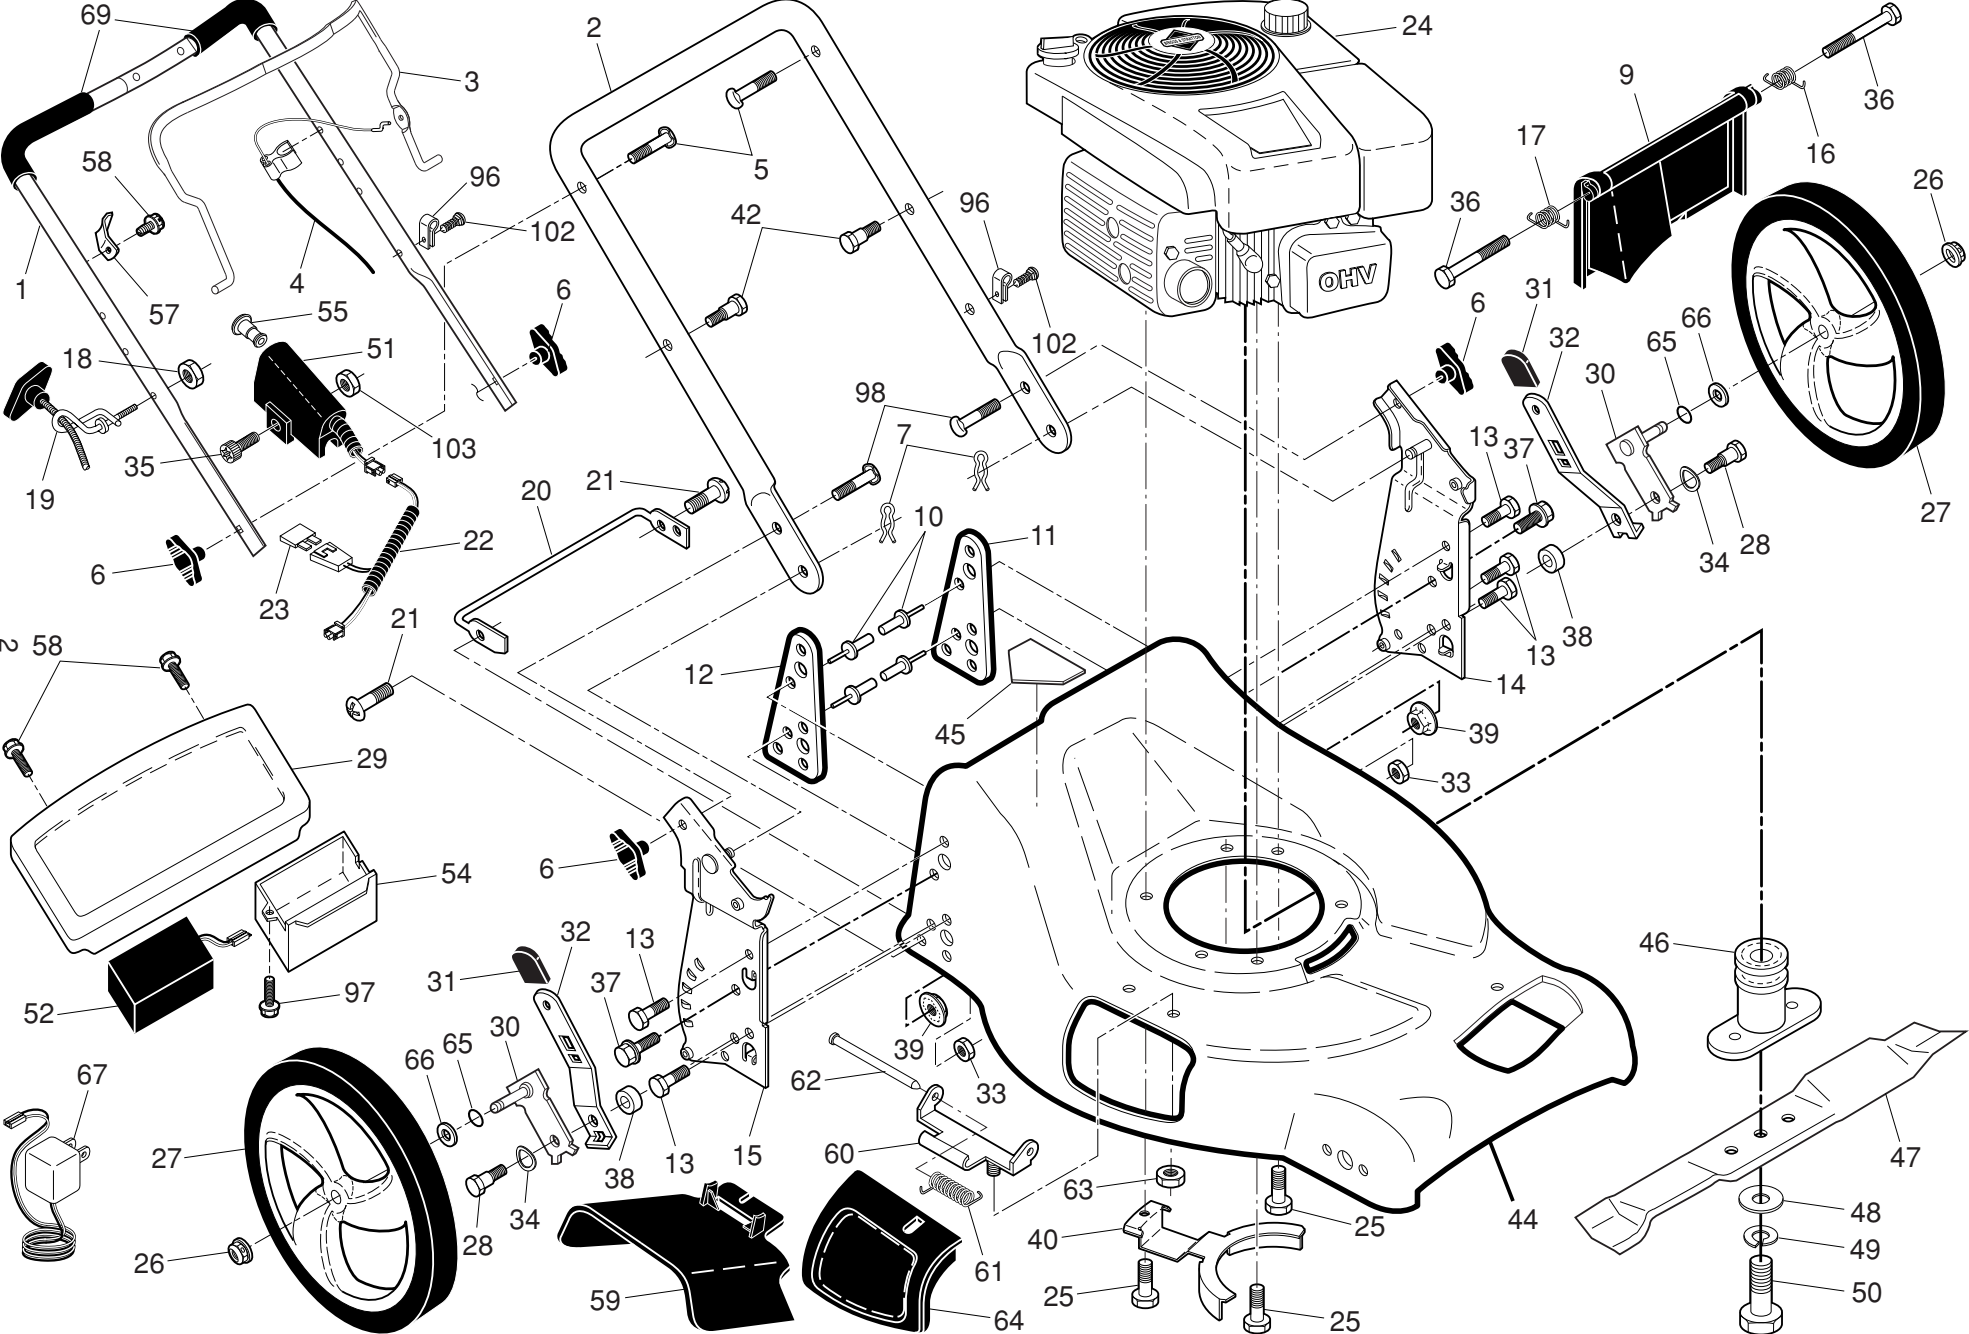

JONSERED ROTARY LAWN MOWER - MODEL NO. LM 2153CMDAE (96141027600) PRODUCT NO. 961 41 02-76

JONSERED ROTARY LAWN MOWER - MODEL NO. LM 2153CMDAE (96141027600) PRODUCT NO. 961 41 02-76

KEY NO.	PART NO.	DESCRIPTION	KEY NO.	PART NO.	DESCRIPTION
1	580 63 87-09	Upper Handle Assembly (Includes Foam Grip)	39	532 15 53-77	Locknut, Hex, Flanged, Serrated 5/16-18
2	532 43 45-39	Lower Handle	40	532 43 50-59	Belt Keeper
3	532 42 65-05	Control Bar	42	532 17 55-51	Bolt, Shoulder
4	532 41 53-50	Cable, Engine Zone Control	44	532 43 90-57	Kit, Lawn Mower Housing (Includes Key Numbers 10, 11, 12 and 45)
5	532 19 15-74	Handle Bolt	45	532 18 21-66	Danger Decal
6	532 19 19-38	Handle Knob	46	532 43 22-79	Blade Adapter / Pulley
7	532 05 17-93	Hairpin Cotter	47	532 19 93-77	Blade, 21"
9	532 40 69-85	Rear Door Assembly	48	532 85 10-74	Hardened Washer
10	532 12 84-15	Pop Rivet	49	532 85 02-63	Helical Washer 3/8-24 x 1-3/8 Grade 8
11	532 41 05-40	Support Bracket, LH	50	532 85 10-84	Hex Head Machine Screw 3/8-24 x 1-3/8 Grade 8
12	532 41 05-42	Support Bracket, RH	51	580 91 55-01	Electric Start Assembly (Includes Switch Housing, Switch and Wiring Harness)
13	817 06 04-10	Screw 1/4-20 x 5/8	52	532 18 95-89	Battery
14	532 43 45-13	Handle Bracket Assembly, LH	54	532 18 62-37	Box, Battery
15	532 43 45-12	Handle Bracket Assembly, RH	55	580 91 52-01	Button, Start
16	532 40 54-17	Spring, Rear Door, LH	57	532 43 00-34	Bracket, Upstop
17	532 40 54-18	Spring, Rear Door, RH	58	532 17 88-48	Screw, Hex Washer Head #10-16 x 5/8
18	532 13 20-04	Keps Locknut 1/4-20	59	532 17 50-71	Discharge Deflector
19	532 19 47-88	Rope Guide	60	532 17 57-35	Hinge Bracket
20	532 43 61-19	Foot Guard	61	532 19 30-00	Hinge Spring
21	817 49 04-16	Hinge Screw 1/4-20 x 1-1/4	62	532 17 56-50	Hinge Rod
22	580 80 59-01	Wiring Harness	63	873 80 04-00	Nut, Hex
23	532 42 59-37	Fuse	64	532 17 50-66	Mulcher Door
24	- - -	Engine, Briggs & Stratton, Model Number 12S905-0111-H1 (order parts from engine manufacturer)	65	532 19 74-80	O-Ring
25	532 15 04-06	Hex Head Thread Rolling Screw 3/8-16 x 1-1/8	66	532 08 83-48	Washer, Flat
26	532 40 91-49	Hex Flange Nut	67	532 19 24-36	Charger, Battery
27	532 43 27-47	Wheel & Tire Assembly	69	532 18 27-48	Grip, Foam
28	532 40 16-38	Shoulder Bolt 5/16-18 x .33	96	532 19 79-91	Clip, Cable
29	532 41 11-90	Trimplate Assembly	97	817 41 13-08	Screw
30	532 41 31-41	Axle Arm Assembly, Rear	98	872 25 05-05	Bolt
31	532 70 10-37	Selector Knob	102	532 42 81-24	Fastener, Push
32	532 40 98-89	Selector Spring	103	532 44 66-95	Nut, Hex
33	873 80 05-00	Nut, Hex	--	532 18 21-91	Warning Decal (not shown)
34	532 40 16-30	Washer, Curved, Cylindrical	--	115 49 69-20	Operator's Manual, European
35	532 44 66-94	Screw	--	115 49 69-10	Operator's Manual, Scandinavian
36	532 18 41-93	Bolt	--	115 49 69-50	Operator's Manual, East Bloc
37	874 78 05-12	Screw	--	115 49 69-40	Operator's Manual, Baltic
38	532 40 16-29	Spacer			

NOTE: All component dimensions given in U.S. inches. 1 inch = 25.4 mm. **IMPORTANT:** Use only Original Equipment Manufacturer (O.E.M.) replacement parts. Failure to do so could be hazardous, damage your lawn mower and void your warranty.