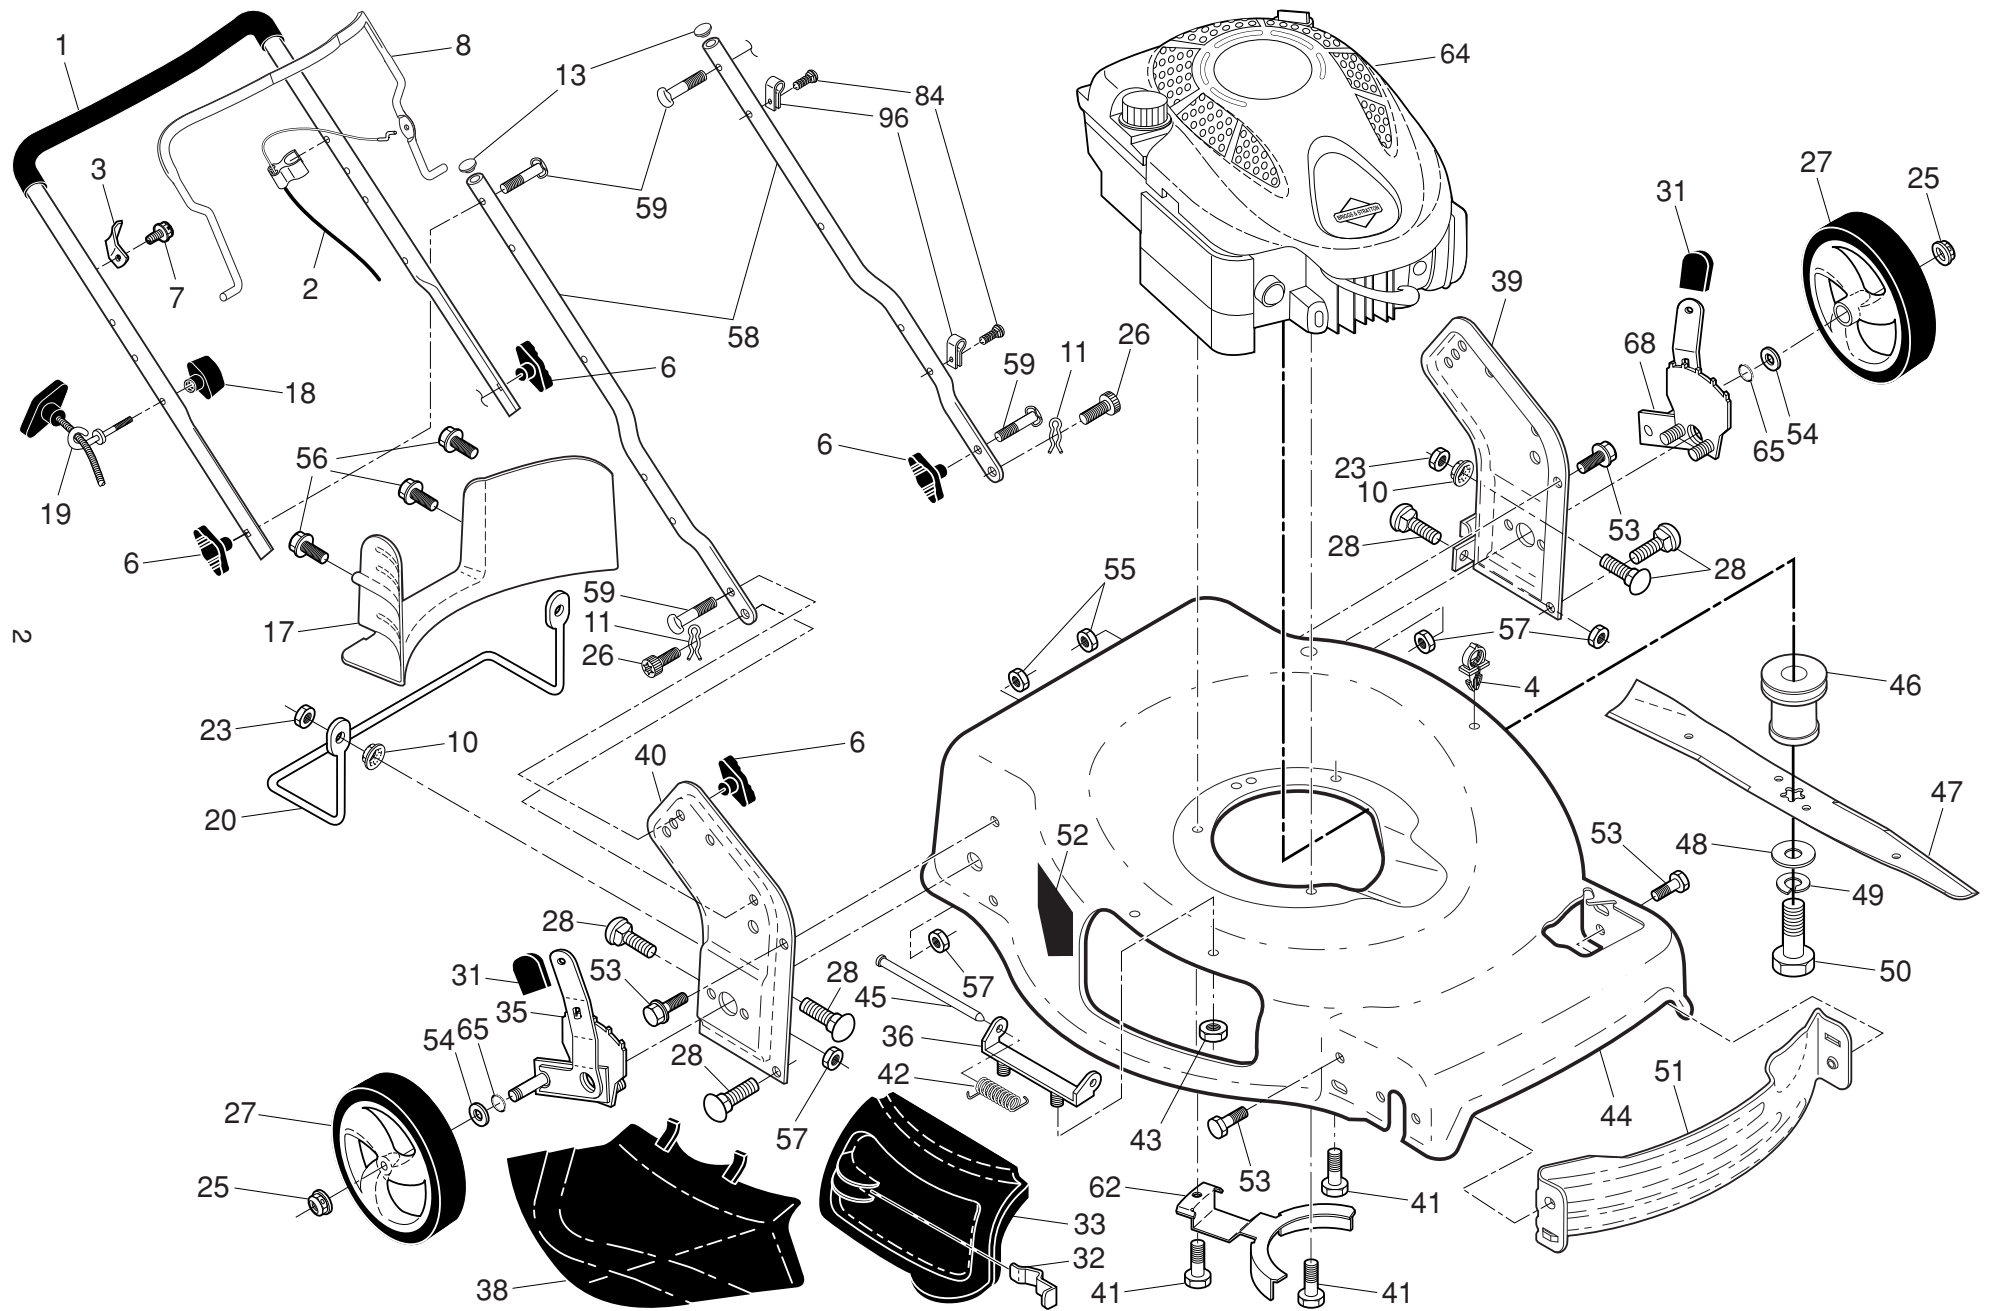

JONSERED ROTARY LAWN MOWER - MODEL NO. LM 2155MD (96121001905) PRODUCT NO. 961 21 00-19

JONSERED ROTARY LAWN MOWER - MODEL NO. LM 2155MD (96121001905) PRODUCT NO. 961 21 00-19

KEY NO.	PART NO.	DESCRIPTION	KEY NO.	PART NO.	DESCRIPTION
1	580 63 87-07	Upper Handle Assembly (Includes Foam Grip)	42	532 19 30-00	Spring, Torsion
2	532 42 40-33	Engine Zone Control Cable	43	532 19 17-30	Nut, Hex, Nylock
3	532 43 00-34	Bracket, Upstop	44	581 80 17-01	Kit, Lawn Mower Housing
4	532 14 50-06	Guide, Cable	45	532 17 56-50	Rod, Hinge
6	532 19 19-38	Handle Knob	46	581 47 33-01	Blade Adapter / Pulley
7	532 17 88-48	Screw, Hex Washer Head #10-16 x 5/8	47	580 24 40-01	Blade, 22"
8	532 42 65-05	Control Bar	48	532 85 10-74	Washer, Hardened
10	532 42 30-63	Palnut	49	532 85 02-63	Washer, Helical
11	532 42 55-75	Hairpin	50	532 85 10-84	Screw, Machine, Hex Head 3/8-24 x 1-3/8 Grade 8
13	532 43 75-16	Plug, Lower Handle Bar	51	532 43 05-99	Front Baffle
17	532 42 73-07	Rear Baffle	52	532 18 21-66	Decal, Danger
18	581 91 26-01	T-Knob	53	817 00 05-10	Screw, Hex Head 5/16
19	581 90 21-01	Rope Guide	54	532 08 83-48	Washer, Flat
20	532 42 24-67	Footguard	55	532 19 17-30	Nut, Hex, Flanged 1/4-20
23	873 97 05-00	Nut, Hex	56	817 41 13-12	Screw, Hex Washer Head #13 x 3/4
25	532 40 91-48	Nut, Hex, Flanged	57	532 15 53-77	Locknut, Hex 5/16-18
26	532 41 99-45	Screw	58	532 44 11-96	Bar, Lower Handle
27	532 41 13-24	Wheel & Tire Assembly, Rear	59	532 19 15-74	Handle Bolt
28	872 25 05-05	Bolt, Carriage 5/16-18 x 5/8	62	532 43 50-59	Belt Retainer
31	532 70 10-37	Selector Knob	64	- - -	Engine, Briggs & Stratton, Model Number 124T02-0310-H1 (Order parts from Briggs & Stratton)
32	532 44 11-92	Latch, Mulcher Door	65	532 19 74-80	O-Ring
33	532 43 26-42	Mulcher Door	68	532 43 11-38	Wheel Adjuster Assembly, LH
35	532 43 11-39	Wheel Adjuster Assembly, RH	84	532 42 81-24	Fastener, Push
36	532 17 57-35	Hinge Bracket Assembly	96	532 19 79-91	Clip, Cable
38	532 42 61-29	Discharge Deflector	--	115 62 41-20	Operator's Manual, European
39	581 35 37-03	Handle Bracket, LH	--	115 62 41-10	Operator's Manual, Scandinavian
40	581 35 36-03	Handle Bracket, RH	--	115 62 41-50	Operator's Manual, East Bloc
41	532 15 04-06	Screw, Dogpoint 3/8-16 x 1-1/8	--	115 62 41-40	Operator's Manual, Baltic

NOTE: All component dimensions given in U.S. inches. 1 inch = 25.4 mm

IMPORTANT: Use only Original Equipment Manufacturer (O.E.M.) replacement parts. Failure to do so could be hazardous, damage your lawn mower and void your warranty.