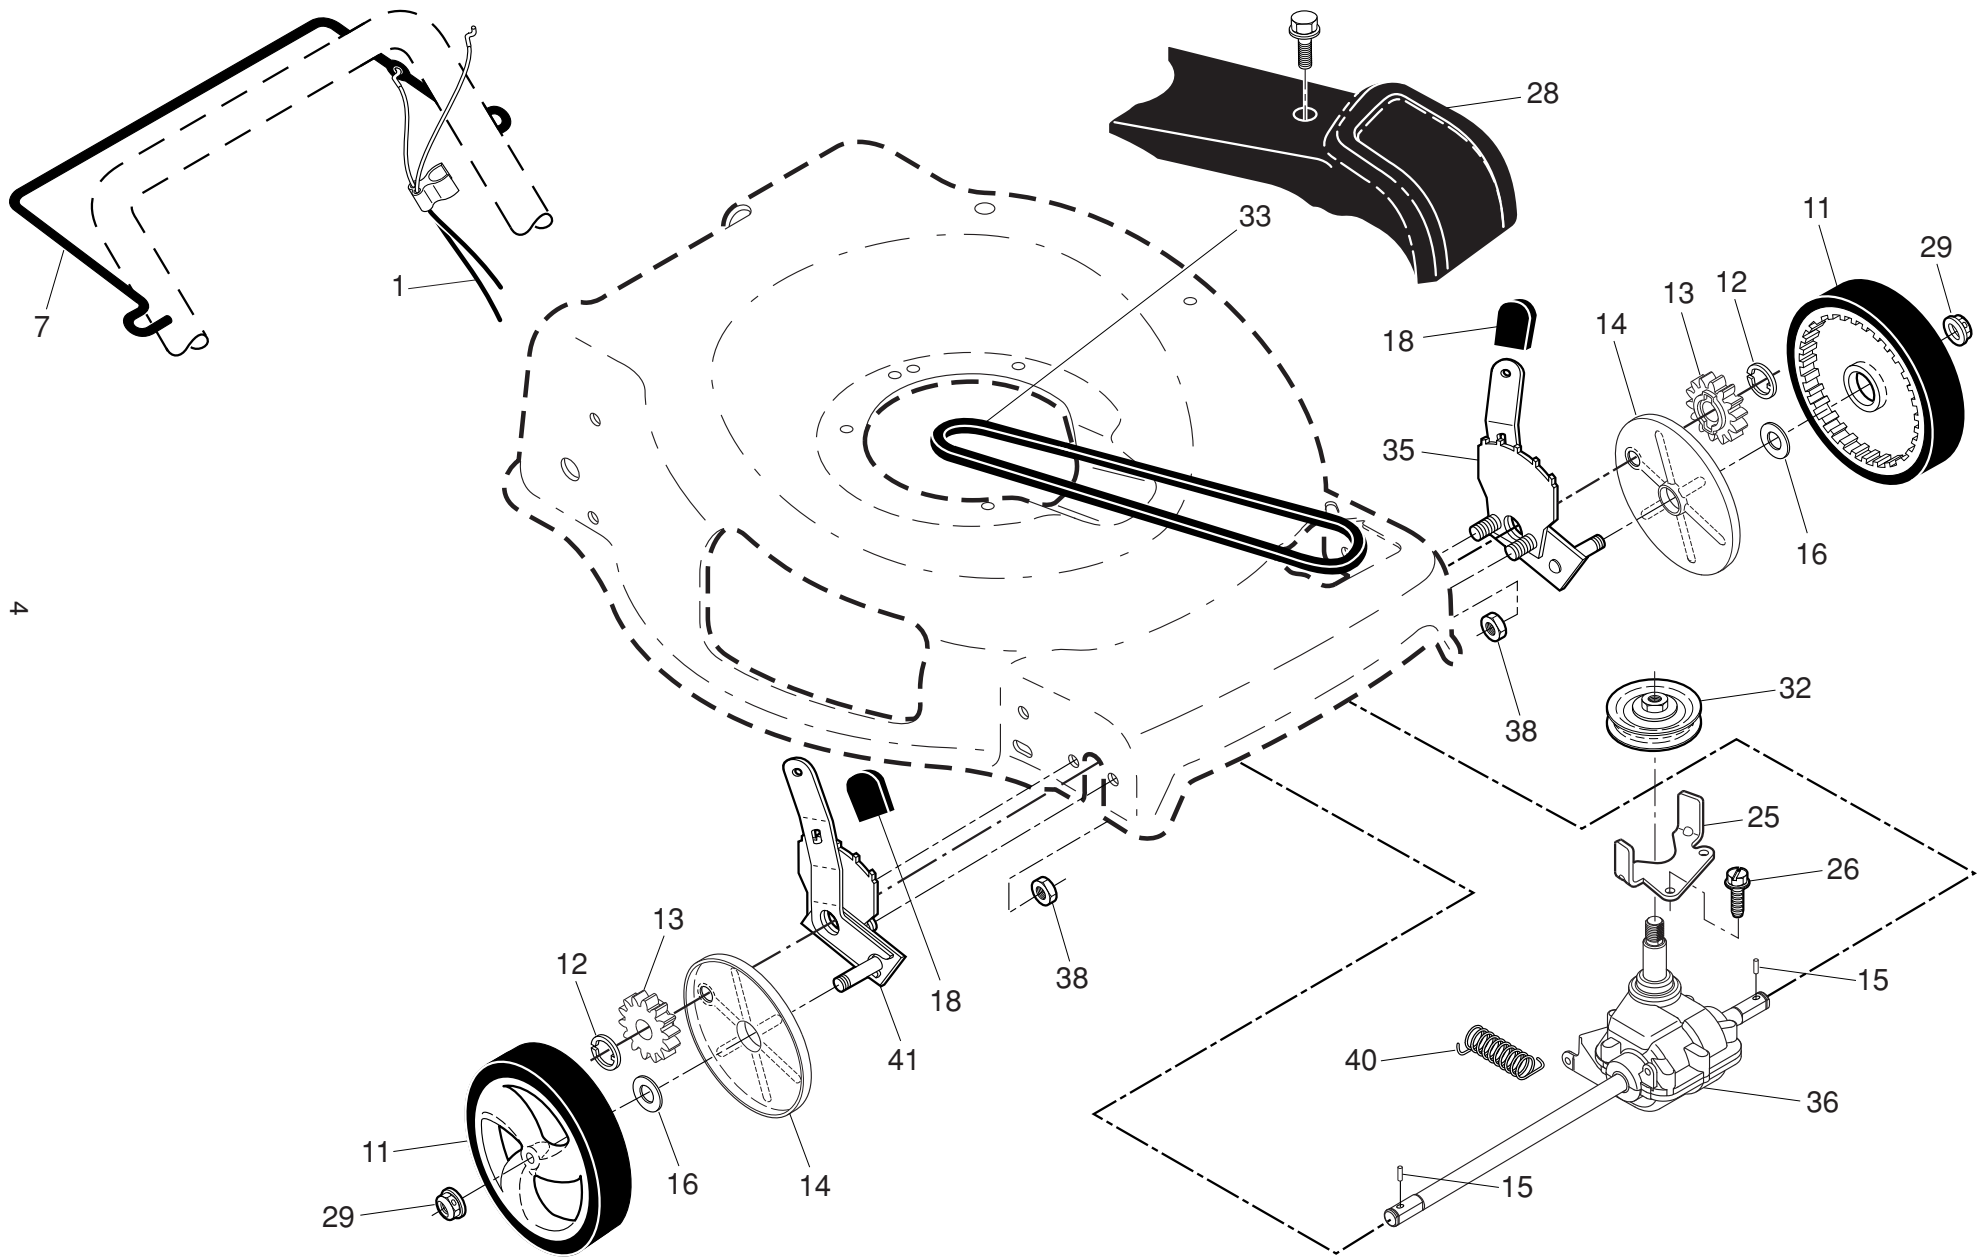

NOTE: All component dimensions given in U.S. inches. 1 inch = 25.4 mm

IMPORTANT: Use only Original Equipment Manufacturer (O.E.M.) replacement parts. Failure to do so could be hazardous, damage your lawn mower and void your warranty.

JONSERED ROTARY LAWN MOWER - MODEL NO. LM 2155MD (96121001905) PRODUCT NO. 961 21 00-19

JONSERED ROTARY LAWN MOWER - MODEL NO. LM 2155MD (96121001905) PRODUCT NO. 961 21 00-19

KEY NO.	PART NO.	DESCRIPTION
1	585 04 07-01	Cable, Drive Control
7	585 12 31-02	Control Bar, Drive
11	532 40 25-67	Wheel & Tire Assembly, Front
12	812 00 00-58	E-Ring
13	532 40 38-49	Pinion
14	581 84 04-01	Dust Cover
15	532 40 48-45	Pawl, Drive
16	532 06 77-25	Washer, Flat 3/8
18	532 70 10-37	Selector Knob
25	532 43 17-11	Belt Keeper
26	532 16 34-09	Screw, Hi-Lo Thread #12 x 5/8

KEY NO.	PART NO.	DESCRIPTION
28	532 43 06-51	Drive Cover Assembly (Includes Mounting Screw and Pushnut)
29	532 40 91-48	Locknut, Hex
32	532 44 32-62	Drive Pulley
33	532 19 68-53	V-Belt
35	581 49 79-04	Wheel Adjuster, Front, LH (Includes Bearing)
36	532 42 47-41	Gear Case Assembly, Complete
38	532 19 17-30	Locknut, Hex 1/4-20
40	532 40 65-58	Spring
41	581 49 79-03	Wheel Adjuster, Front, RH (Includes Bearing)