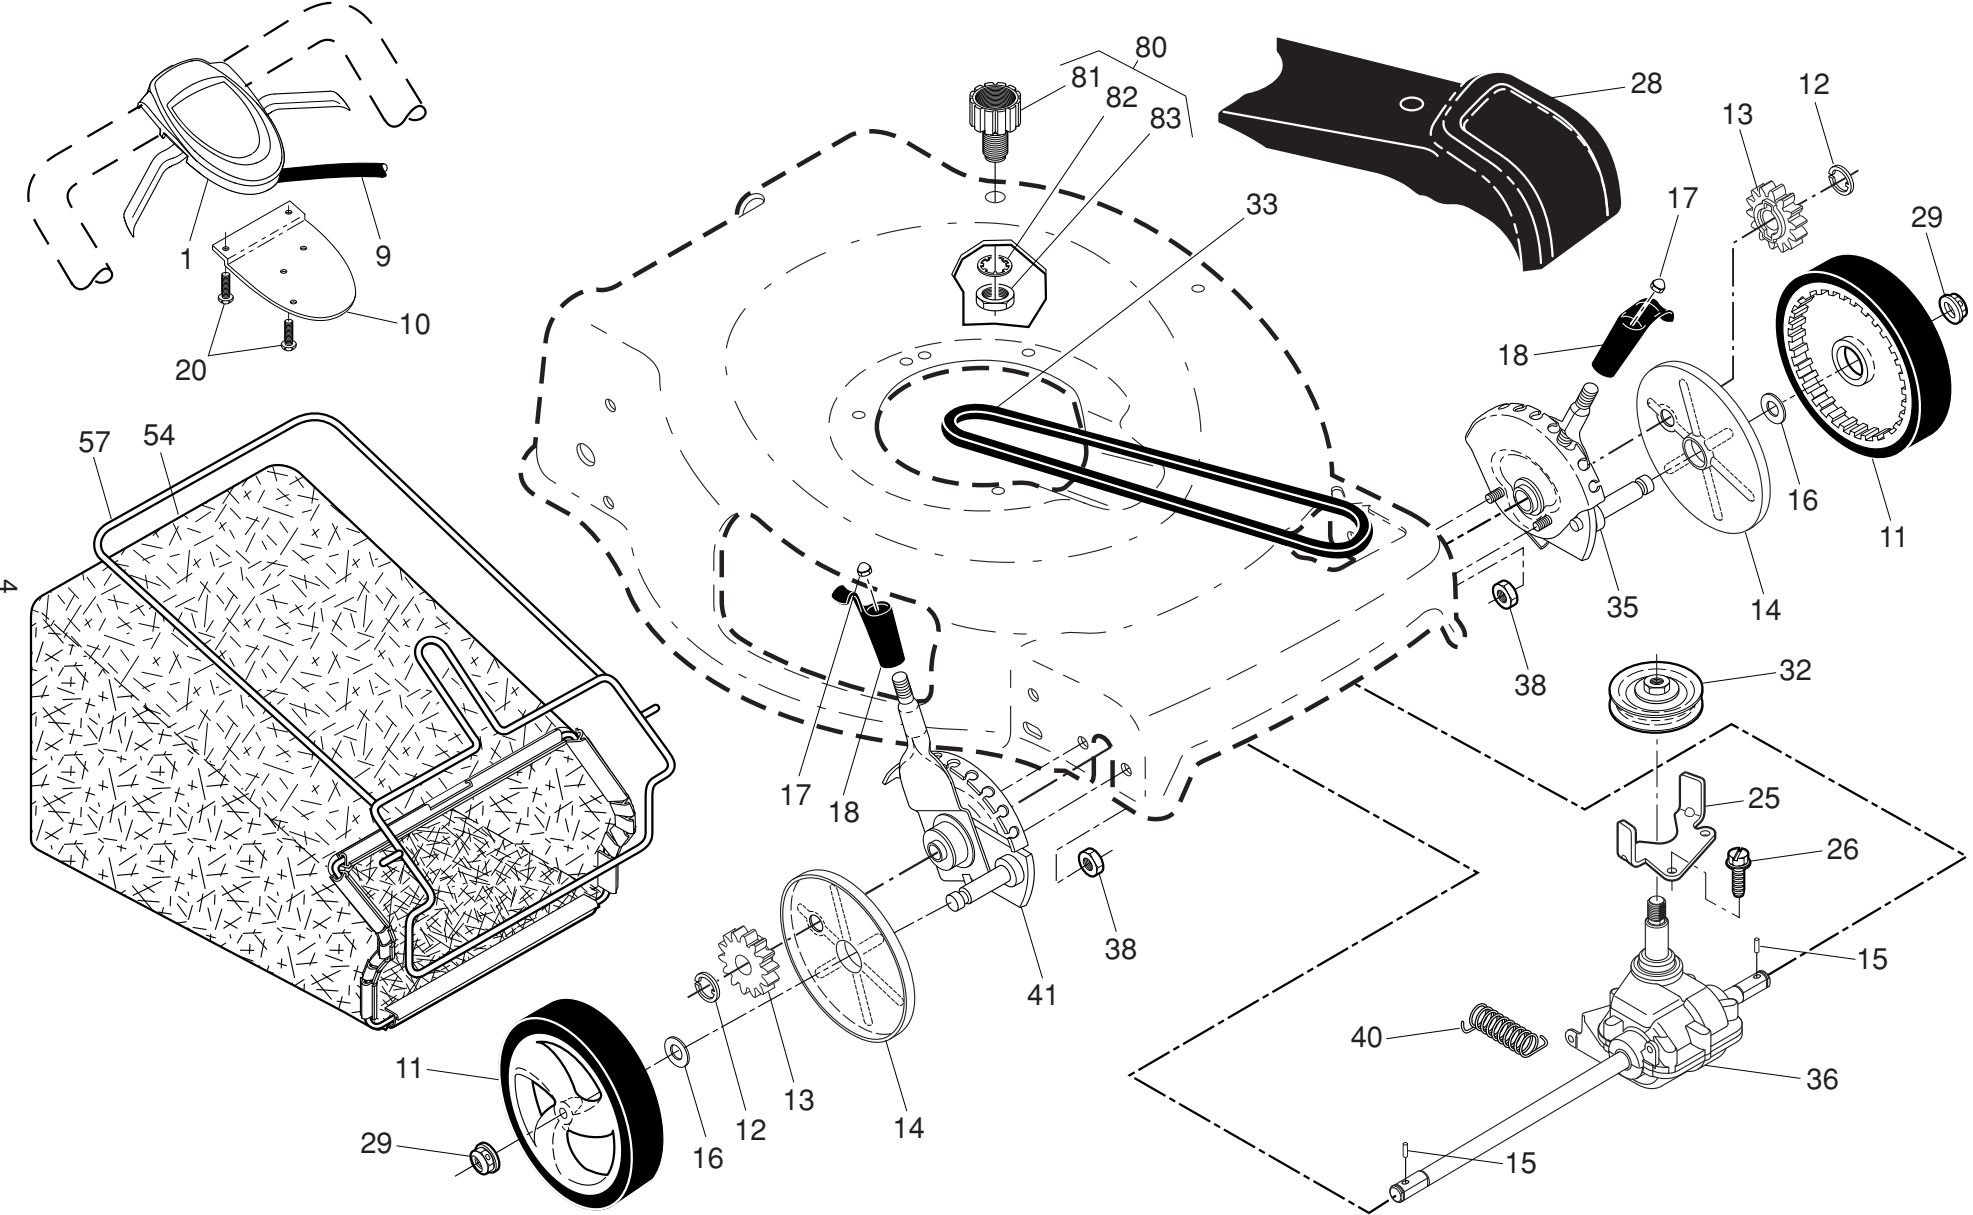

JONSERED ROTARY LAWN MOWER - MODEL NO. LM 2156CMDA (96141022306) PRODUCT NO. 961 41 02-23

JONSERED ROTARY LAWN MOWER - MODEL NO. LM 2156CMDA (96141022306) PRODUCT NO. 961 41 02-23

KEY PART NO.	PART NO.	DESCRIPTION	KEY PART NO.	PART NO.	DESCRIPTION
1	579 70 89-09	Drive Control Assembly (Includes Cable)	29	532 40 91-48	Locknut, Hex
9	532 43 16-49	Cable, Drive Control	32	532 44 32-62	Drive Pulley
10	532 43 27-90	Bracket, Drive Control	33	532 42 66-09	V-Belt
11	532 40 25-67	Wheel & Tire Assembly, Front	35	581 75 88-02	Kit, Wheel Adjuster, Front, LH (Includes Black Knob and Pushnut)
12	812 00 00-58	E-Ring	36	532 42 47-41	Gear Case Assembly, Complete
13	532 40 38-49	Pinion	38	532 19 17-30	Locknut, Hex 1/4-20
14	581 84 04-01	Dust Cover	40	532 40 65-58	Spring
15	532 40 48-45	Pawl, Drive	41	581 75 88-01	Kit, Wheel Adjuster, Front, RH (Includes Black Knob and Pushnut)
16	532 06 77-25	Washer, Flat 3/8	54	580 94 73-02	Grassbag
17	532 41 38-08	Nut, Push	57	532 41 99-51	Frame, Grassbag
18	532 43 18-95	Selector Knob	80	532 42 11-14	Water Washout Assembly
20	532 18 16-98	Screw	81	532 41 97-35	Fitting, Water Washout
25	532 43 17-11	Belt Keeper	82	532 41 55-85	Washer, Lock, Internal Tooth
26	532 16 34-09	Screw, Hi-Lo Thread #12 x 5/8	83	532 41 55-86	Locknut, Hex, with O-Ring
28	532 43 26-75	Drive Cover Assembly (Includes Mounting Screw and Pushnut)			

NOTE: All component dimensions given in U.S. inches. 1 inch = 25.4 mm

IMPORTANT: Use only Original Equipment Manufacturer (O.E.M.) replacement parts. Failure to do so could be hazardous, damage your lawn mower and void your warranty.