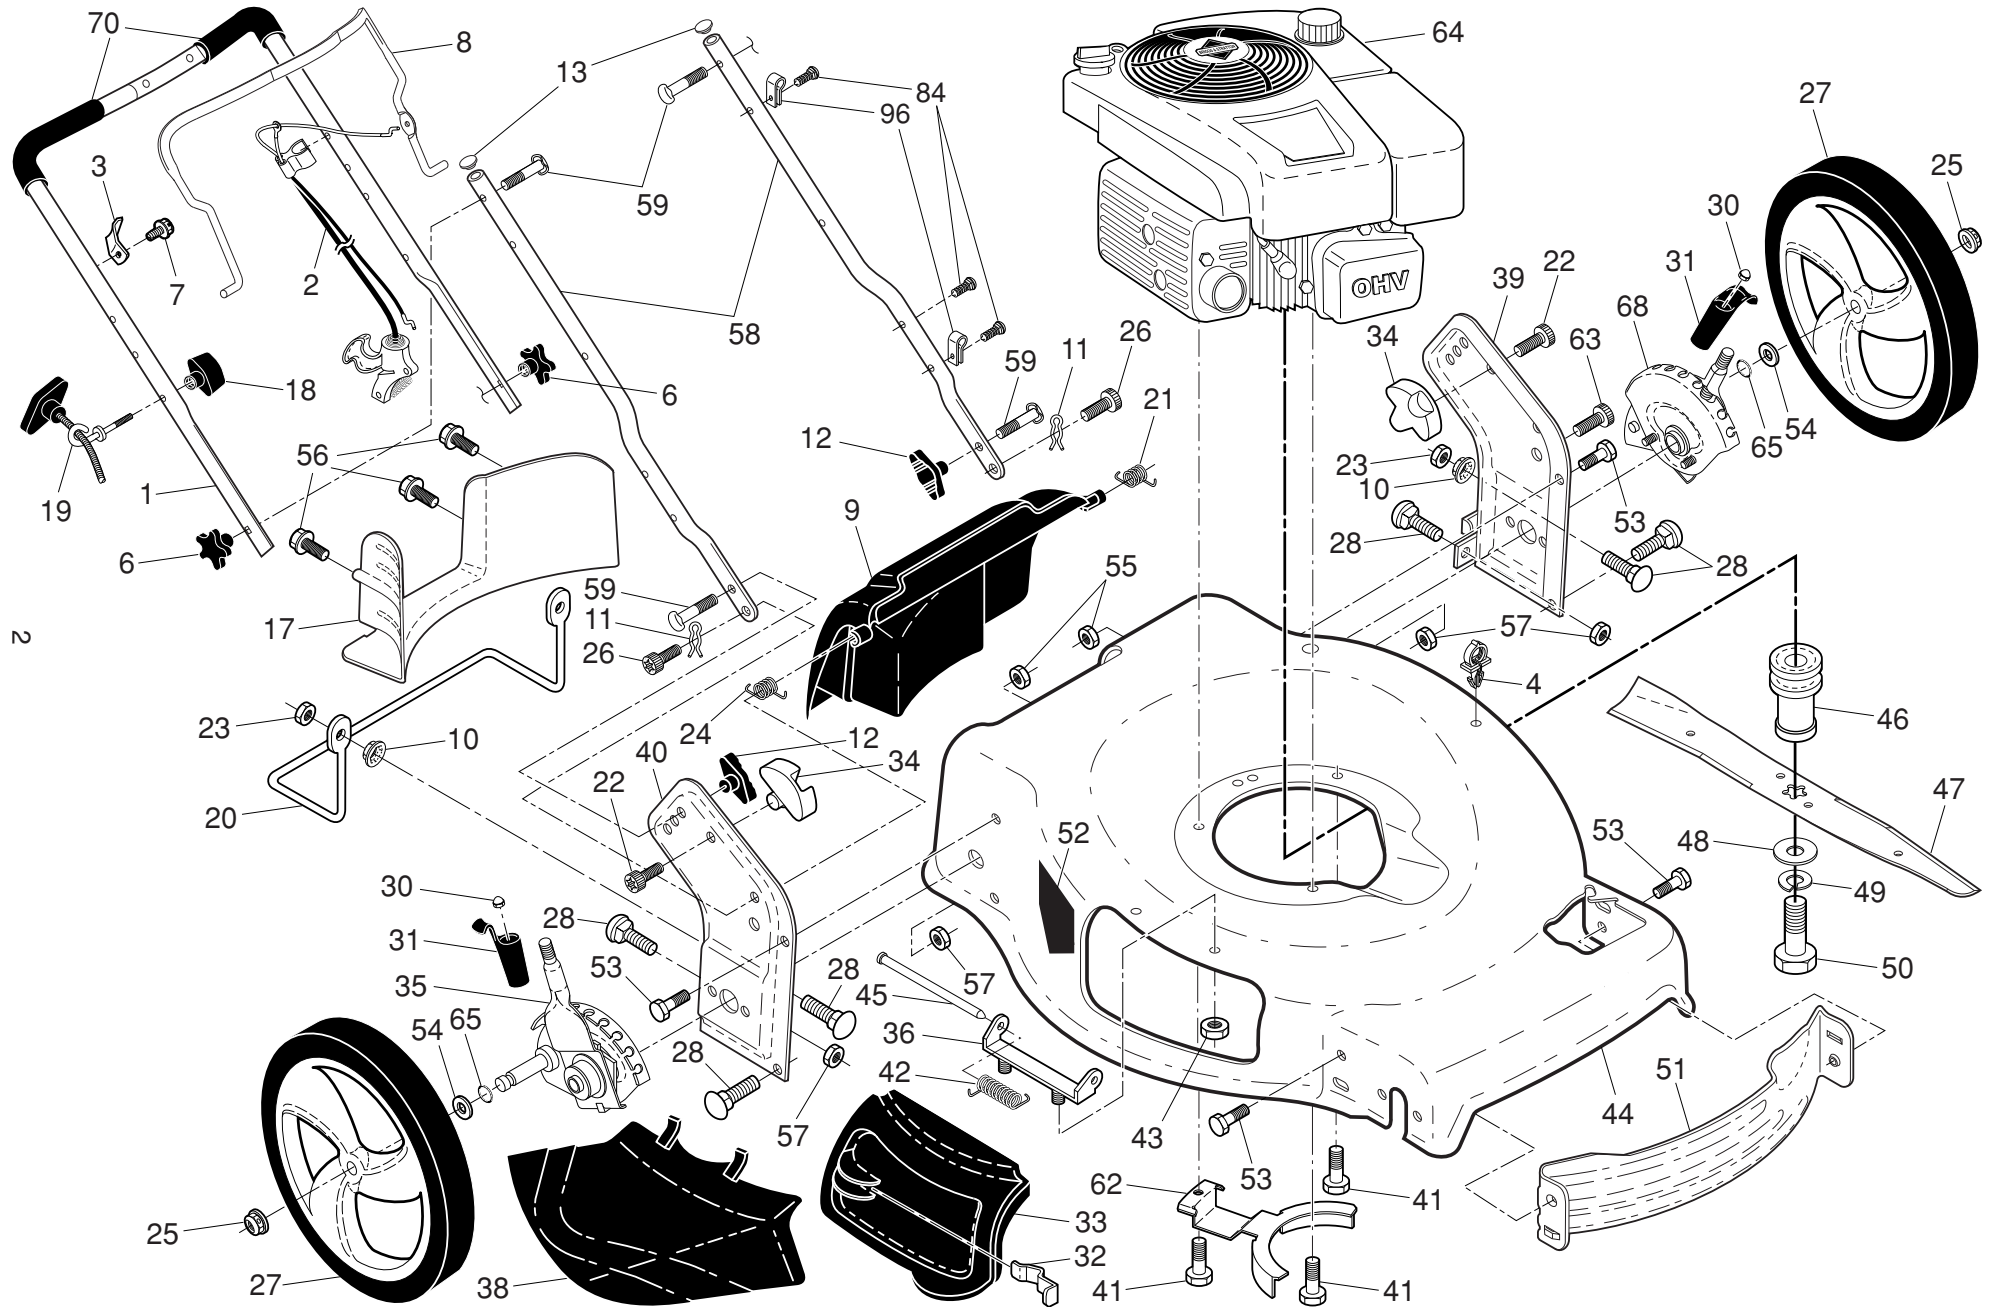

JONSERED ROTARY LAWN MOWER - MODEL NO. LM 2156CMDA (96141022306) PRODUCT NO. 961 41 02-23

JONSERED ROTARY LAWN MOWER - MODEL NO. LM 2156CMDA (96141022306) PRODUCT NO. 961 41 02-23

KEY NO.	PART NO.	DESCRIPTION	KEY NO.	PART NO.	DESCRIPTION
1	580 63 87-09	Upper Handle Assembly (Includes Foam Grip)	40	581 35 36-03	Handle Bracket, RH
2	532 42 96-43	Cable, Engine Zone Control / Rear Door Prop	41	532 15 04-06	Screw, Dogpoint 3/8-16 x 1-1/8
3	532 43 00-34	Bracket, Upstop	42	532 19 30-00	Spring, Torsion
4	532 14 50 06	Guide, Cable	43	532 19 17-30	Nut, Hex, Nylock
6	532 18 23-98	Handle Knob, Star	44	532 43 90-72	Kit, Lawn Mower Housing
7	532 17 88-48	Screw, Hex Washer Head #10-16 x 5/8	45	532 17 56-50	Rod, Hinge
8	532 42 65-05	Control Bar	46	581 47 33-01	Blade Adapter / Pulley
9	532 42 63-00	Rear Door Assembly	47	580 24 40-01	Blade, 22"
10	532 42 30-63	Palnut 5/16"	48	532 85 10-74	Washer, Hardened
11	532 42 55-75	Hairpin, Door/Handle Pivot	49	532 85 02-63	Washer, Helical
12	532 19 19-38	Handle Knob, Standard	50	532 85 10-84	Screw, Machine, Hex Head 3/8-24 x 1-3/8 Grade 8
13	532 43 75-16	Plug, Handle Bar	51	532 43 05-99	Front Baffle
17	532 42 73-07	Rear Baffle	52	532 18 21-66	Decal, Danger
18	581 91 26-01	T-Knob	53	817 00 05-10	Screw, Semi-Gimlett Point 1/4-20 x 1/2
19	581 90 21-01	Rope Guide	54	532 08 83-48	Washer, Flat
20	532 42 24-67	Foot Guard	55	532 19 17-30	Nut, Hex, Flanged 1/4-20
21	532 41 99-49	Spring, Rear Door, LH, Black	56	817 41 13-12	Screw, Hex Washer Head #13 x 3/4
22	532 14 18-41	Screw, Panhead, Torx #20	57	532 15 53-77	Nut, Hex 3/8-16
23	873 97 05-00	Nut, Hex	58	532 44 11-96	Bar, Lower Handle
24	532 41 99-48	Spring, Rear Door, RH, Grey	59	532 19 15-74	Handle Bolt
25	532 40 91-49	Nut, Hex, Flanged	62	532 43 50-59	Belt Retainer
26	532 41 99-45	Screw, Door/Handle Pivot	63	532 17 88-48	Screw #10-16 x 5/8
27	532 43 27-47	Wheel & Tire Assembly, Rear	64	---	Engine, Briggs & Stratton, Model Number 12S902-0110-H1 (order parts from Engine manufacturer)
28	872 25 05-05	Bolt, Carriage 5/16-18 x 5/8	65	532 19 74-80	O-Ring
30	532 41 38-08	Nut, Push	68	532 43 11-34	Kit, Wheel Adjuster, Rear, LH (Includes Knob and Pushnut)
31	532 43 18-93	Selector Knob	70	532 18 27-48	Grip, Foam
32	532 44 11-92	Latch, Mulcher Door	84	532 42 81-24	Fastener, Push
33	532 43 26-42	Mulcher Door	96	532 19 79-91	Clip, Cable
34	532 42 61-25	Pivot Bracket	--	115 63 65-20	Operator's Manual, European
35	532 43 11-31	Kit, Wheel Adjuster, Rear, RH (Includes Knob and Pushnut)	--	115 63 65-10	Operator's Manual, Scandinavian
36	532 17 57-35	Hinge Bracket Assembly	--	115 63 65-50	Operator's Manual, East Bloc
38	532 42 61-29	Discharge Deflector	--	115 63 65-40	Operator's Manual, Baltic
39	581 35 37-03	Handle Bracket, LH			

NOTE: All component dimensions given in U.S. inches. 1 inch = 25.4 mm

IMPORTANT: Use only Original Equipment Manufacturer (O.E.M.) replacement parts. Failure to do so could be hazardous, damage your lawn mower and void your warranty.