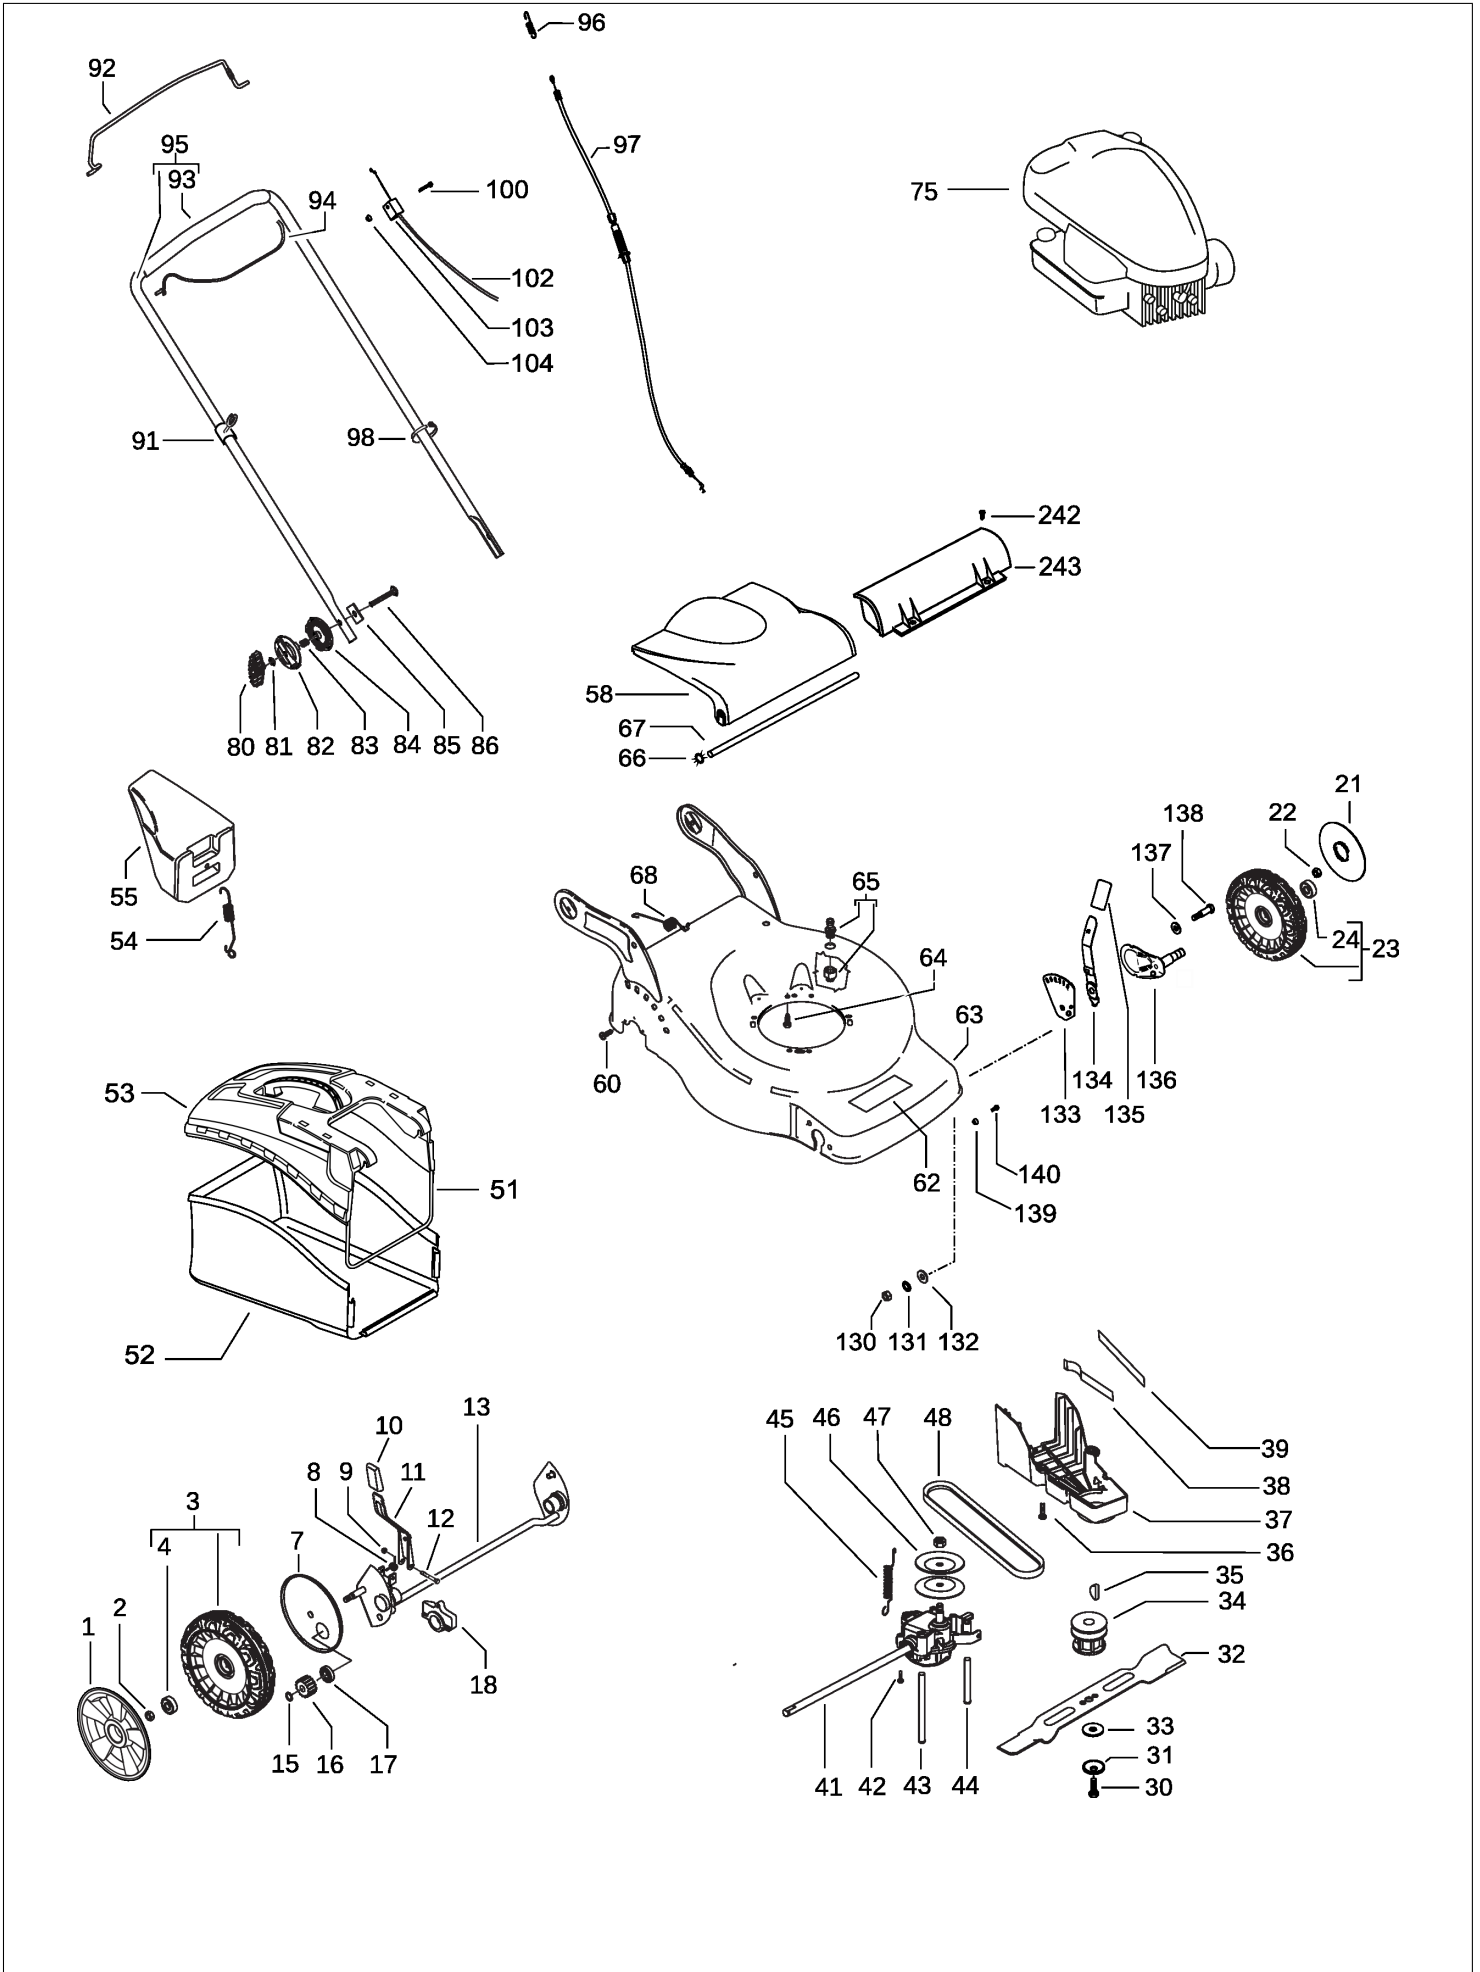

Reservdelar

Item	PN	Description	Qty
1	544 44 61-01	wheel cover Ø210	2
2	504 85 78-01	nut M8, self locking, flanged	2
3	544 91 69-01	wheel assy Ø210	2
4	531 20 87-78	ball bearing	4
7	504 82 73-01	dust shield Ø210	2
8	583 95 13-02	spring, wheel regulator lever	1
9	531 20 84-92	nut M5, self locking	1
10	574 61 05-01	handle, wheel regulator	1
11	581 17 86-01	wheel regulator lever	1
12	538 23 58-07	screw M5x45	1
13	504 80 01-01	rear axle	1
15	531 20 87-72	seeger	2
16	544 34 23-01	gear	2
17	531 20 87-78	ball bearing	2
18	531 20 59-44	rear axle housing	2
21	544 44 59-01	wheel cover Ø190	1
22	504 85 78-01	nut M8, self locking, flanged	2
23	544 91 73-01	wheel assy Ø190	2
24	531 20 87-78	ball bearing	4
30	531 20 80-08	screw, 3/8"	1
31	531 20 72-37	spring washer	1
32	531 21 10-17	mulching blade	1
33	531 20 72-43	washer	1
34	581 84 30-01	blade support	1
35	505 29 09-01	key	1
36	531 20 78-56	screw 5x10	3
37	544 46 22-01	belt cover	1
38	504 04 61-01	belt guide	1
39	544 46 25-01	belt guide	1
41	544 34 32-03	gear box	1
42	510 03 75-01	screw 4x12, self threading	2
43	544 93 44-01	belt guide	1
44	544 93 43-01	belt guide	1
45	544 93 47-01	gear box spring	1
46	504 54 79-01	pulley plate	2
47	504 54 80-01	nut	2
48	504 03 48-01	belt Z28 10X710	1
51	574 86 94-01	sack frame	1
52	574 86 96-01	sack	1
53	574 61 03-01	hard top	1
54	522 85 77-01	spring, mulching plug	1
55	531 21 06-17	mulching plug	1
58	574 61 02-01	safety flap	1
60	531 20 66-77	screw 4,8x19, self threading	2
62	531 21 29-34	label, Jonsered	1
63	531 21 39-01	deck	1
64	531 21 28-51	screw 3/8" + split washer	3
65	531 20 58-48	snap on connector 1/2"	1