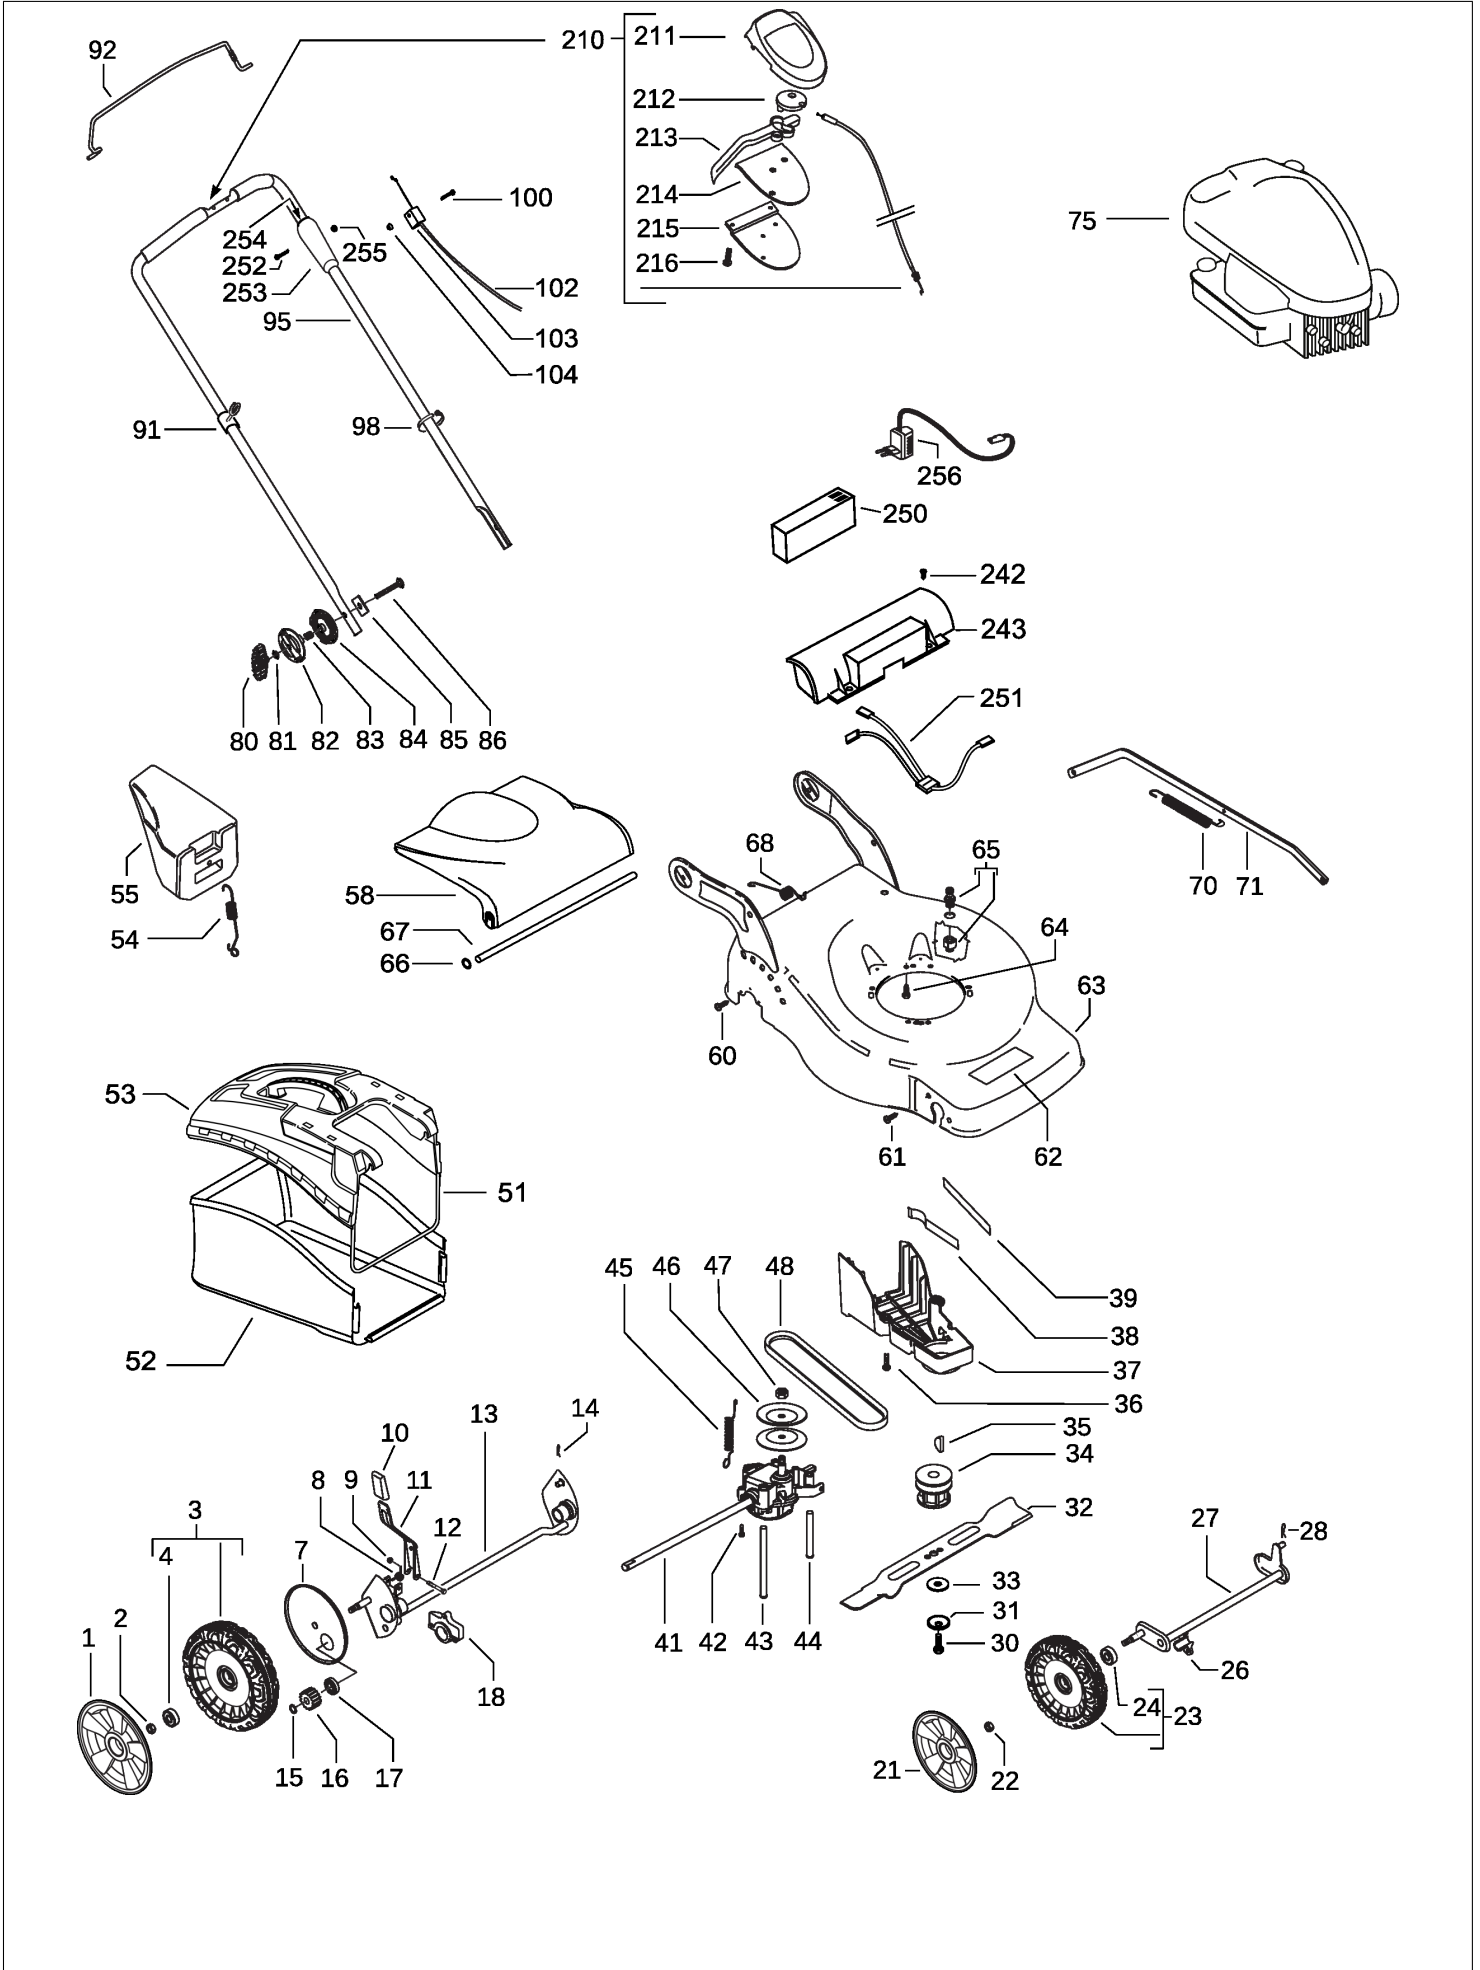

Reservdelar

Item	PN	Description	Qty
1	544 44 61-01	wheel cover Ø210	2
2	504 85 78-01	nut M8, self locking, flanged	2
3	544 91 69-01	wheel assy Ø210	2
4	531 20 87-78	ball bearing	4
7	504 82 73-01	dust shield Ø210	2
8	583 95 13-02	spring, wheel regulator lever	1
9	531 20 84-92	nut M5, self locking	1
10	574 61 05-01	handle, wheel regulator	1
11	581 17 86-01	wheel regulator lever	1
12	538 23 58-07	screw M5x45	1
13	504 80 01-01	rear axle	1
14	531 20 66-53	cotter pin	1
15	531 20 87-72	seeger	2
16	544 34 23-01	gear	2
17	531 20 87-78	ball bearing	2
18	531 20 59-44	rear axle housing	2
21	544 44 59-01	wheel cover Ø190	1
22	504 85 78-01	nut M8, self locking, flanged	2
23	544 91 73-01	wheel assy Ø190	2
24	531 20 87-78	ball bearing	4
26	577 38 42-01	front axle housing	2
27	504 85 65-01	front axle	1
28	531 20 66-53	cotter pin	1
30	531 20 80-08	screw, 3/8"	1
31	531 20 72-37	spring washer	1
32	531 21 10-17	mulching blade	1
33	531 20 72-43	washer	1
34	581 84 30-01	blade support	1
35	505 29 09-01	key	1
36	531 20 78-56	screw 5x10	3
37	544 46 22-01	belt cover	1
38	504 04 61-01	belt guide	1
39	544 46 25-01	belt guide	1
41	544 34 32-03	gear box	1
42	510 03 75-01	screw 4x12, self threading	2
43	544 93 44-01	belt guide	1
44	544 93 43-01	belt guide	1
45	544 93 47-01	gear box spring	1
46	504 54 79-01	pulley plate	2
47	504 54 80-01	nut	2
48	504 03 48-01	belt Z28 10X710	1
51	574 86 94-01	sack frame	1
52	574 86 96-01	sack	1
53	574 61 03-01	hard top	1
54	522 85 77-01	spring, mulching plug	1
55	531 21 06-17	mulching plug	1
58	574 61 02-01	safety flap	1
60	531 20 66-77	screw 4,8x19, self threading	2