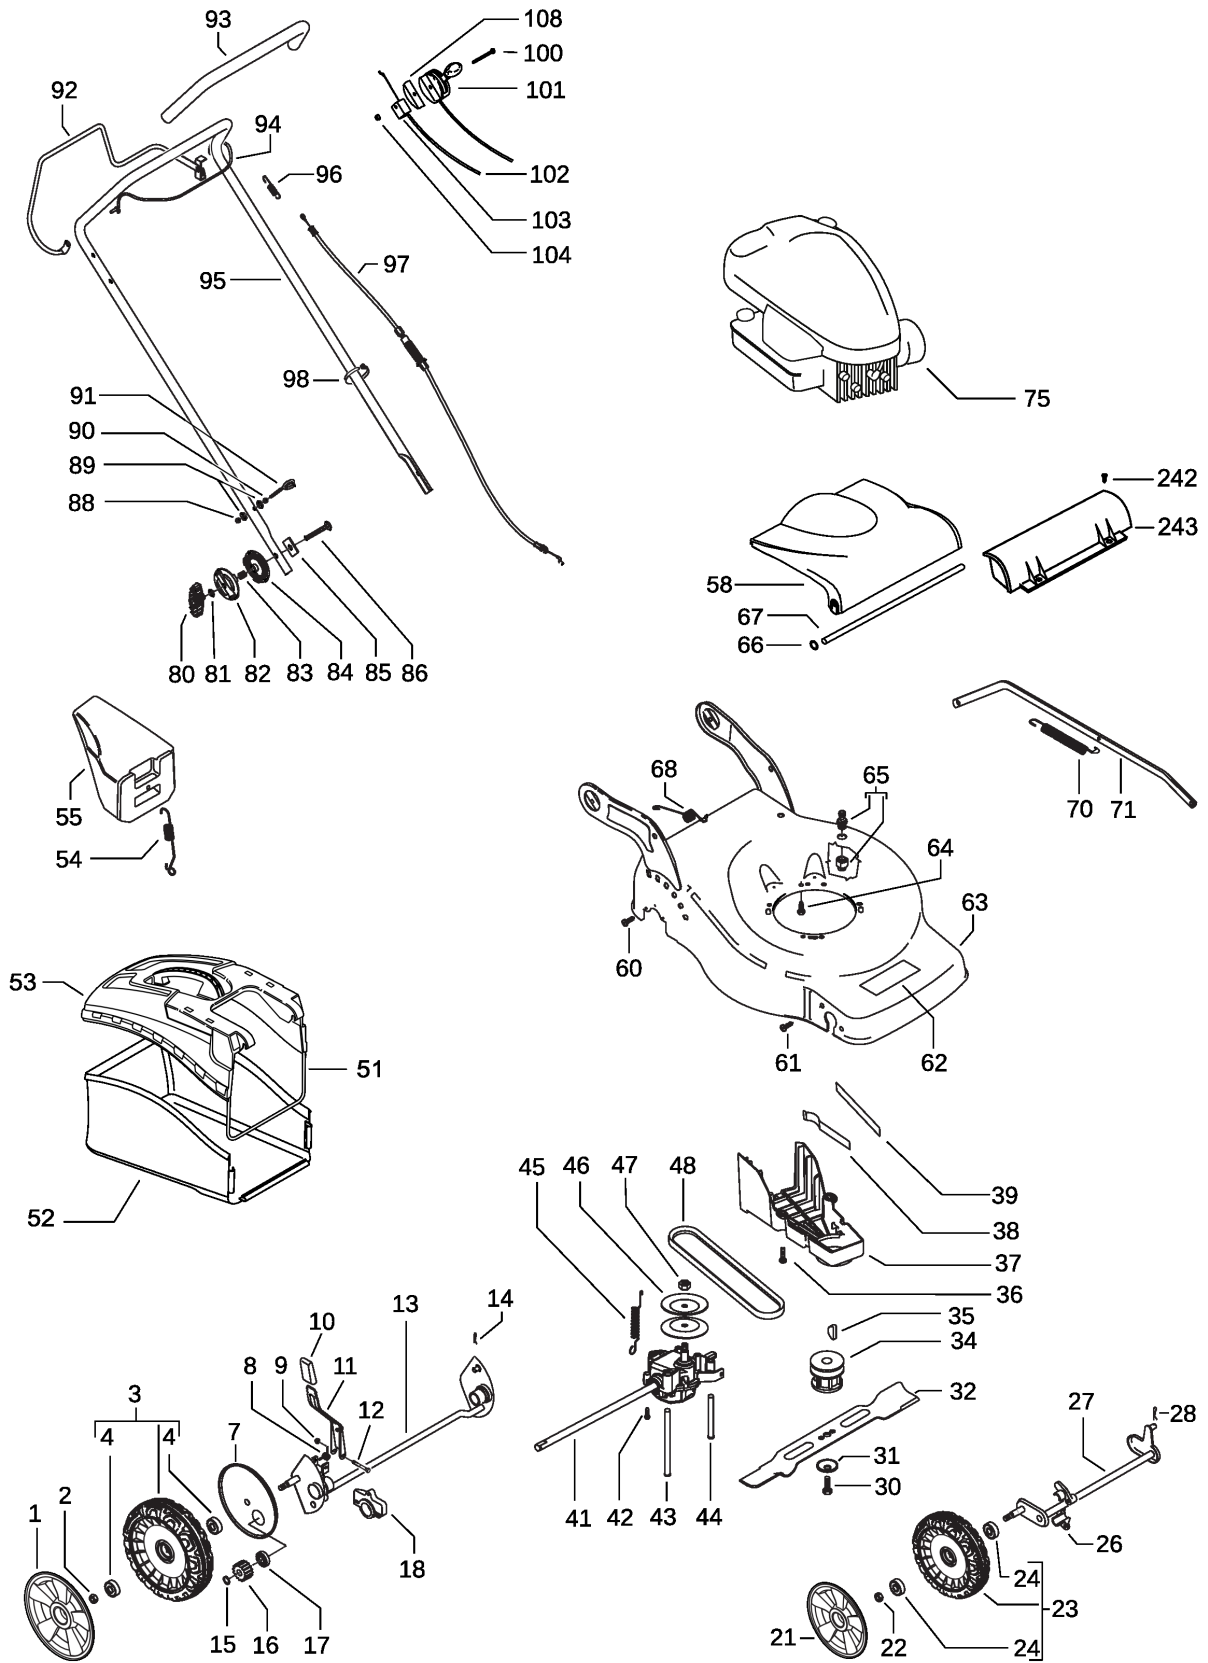

Item	PN	Description	Qty
1	544 44 61-01	wheel cover Ø210	2
2	504 85 78-01	nut M8, self locking, flanged	2
3	544 91 69-01	wheel assy Ø210	2
4	531 20 87-78	ball bearing	4
7	504 82 73-01	dust shield Ø210	2
8	531 21 08-17	spring, wheel regulator lever	1
9	531 20 84-92	nut M5, self locking	1
10	531 20 79-86	handle, wheel regulator	1
11	501 97 99-01	wheel regulator lever	1
12	538 23 58-07	screw M5x45	1
13	504 80 01-01	rear axle	1
14	531 20 66-53	cotter pin	1
15	531 20 87-72	seeger	2
16	544 34 23-01	gear	2
17	531 20 87-78	ball bearing	2
18	531 20 59-44	rear axle housing	2
21	544 44 59-01	wheel cover Ø190	1
22	504 85 78-01	nut M8, self locking, flanged	2
23	544 91 73-01	wheel assy Ø190	2
24	531 20 87-78	ball bearing	4
26	531 20 50-57	front axle housing	4
27	504 85 65-01	front axle	1
28	531 20 66-53	cotter pin	1
30	531 20 80-08	screw, 3/8"	1
31	531 20 72-37	spring washer	1
32	531 21 10-17	mulching blade	1
34	531 20 61-69	blade support	1
35	505 29 09-01	key	1
36	531 20 78-56	screw 5x10	3
37	544 46 22-01	belt cover	1
38	504 04 61-01	belt guide	1
39	544 46 25-01	belt guide	1
41	544 34 32-03	gear box	1
42	538 24 08-62	screw 4x18, self threading	2
43	544 93 44-01	belt guide	1
44	544 93 43-01	belt guide	1
45	544 93 47-01	gear box spring	1
46	504 54 79-01	pulley plate	2
47	504 54 80-01	nut	2
48	504 03 48-01	belt Z28 10X710	1
51	574 86 94-01	sack frame	1
52	574 86 96-01	sack	1
53	574 61 03-01	hard top	1
54	531 21 11-84	spring, mulching plug	1
55	531 21 06-17	mulching plug	1
58	574 61 02-01	safety flap	1

Item	PN	Description	Qty
60	531 20 82-16	screw 5x16, self threading	2
61	531 20 88-44	screw 4.3x16, self threading	4
62	531 21 29-34	label, Jonsered	1
63	531 21 39-01	deck	1
64	531 21 28-51	screw 3/8" + split washer	3
65	531 20 58-48	snap on connector 1/2"	1
66	531 20 76-57	star lock washer	2
67	531 21 14-41	safety flap bar	1
68	531 21 18-40	spring	1
70	531 21 37-83	wheel regulation spring	1
71	531 20 50-69	wheel regulation bar	1
75	————	engine, Briggs & Stratton, model number 126T026837	1
80	531 20 58-40	handle	2
81	531 20 49-22	washer	2
82	531 21 14-74	locking disc, outer	2
83	531 21 14-76	spring	2
84	531 21 14-73	locking disc, inner	2
85	531 21 15-81	plate	2
86	531 21 14-80	screw M8x55	2
88	531 20 84-91	nut M6 self	2
89	531 20 49-61	washer	4
90	531 20 71-65	nut M6	2
91	531 20 51-69	starter cable guide	2
92	531 21 26-75	clutch lever	1
93	531 21 07-25	handle sheat	1
94	531 21 20-63	brake lever	1
95	531 21 20-60	handle	1
96	531 21 05-73	spring, clutch	1
97	544 90 80-01	drive cable	1
98	531 20 55-81	binder	2
100	531 21 35-17	screw M6x80	1
101	504 86 82-01	accelerator lever and cable	1
102	531 21 35-22	brake cable	1
103	531 20 80-43	cable support	1
104	531 20 84-91	nut M6	1
108	504 86 82-02	plate	1
242	576 04 74-01	screw M5x16	2
243	579 30 09-01	grass seal	1