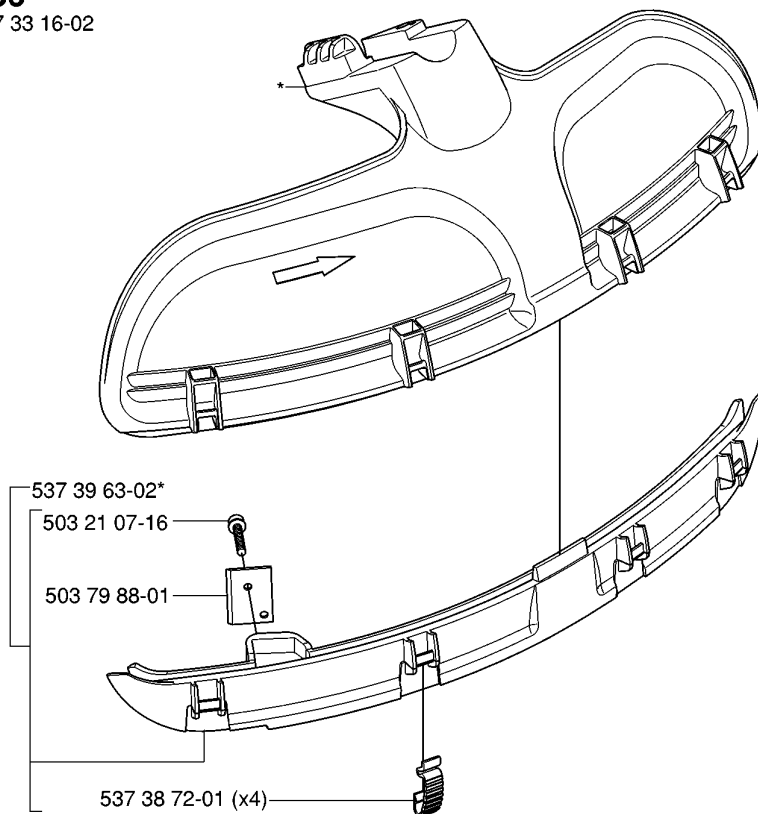

U GR 2036
*compl 537 38 77-01

U GR 2036
*compl 537 33 16-02

GUARDS

GR2036 from 2014-12

Part No	Description	Remark	QTY KIT
503 21 07-16	SCREW IHSCT		1
503 79 88-01	BLADE		1
537 33 16-02	COMBI GUARD		1
537 38 72-01	SNAP		4
537 39 63-02	SPLASH GUARD		1

U GR 2036
*compl 537 38 77-01

U GR 2036
*compl 537 33 16-02

GUARDS

GR2036 from 2014-12

Part No	Description	Remark	QTY KIT
503 20 02-16	SCREW IHSCFM		1
503 20 02-16	SCREW IHSCFM		1
537 21 71-04	SAW BLADE GUARD		1
537 36 10-01	ADAPTER		1
537 36 11-01	CLAMP		1
537 38 77-01	SAW BLADE GUARD		1