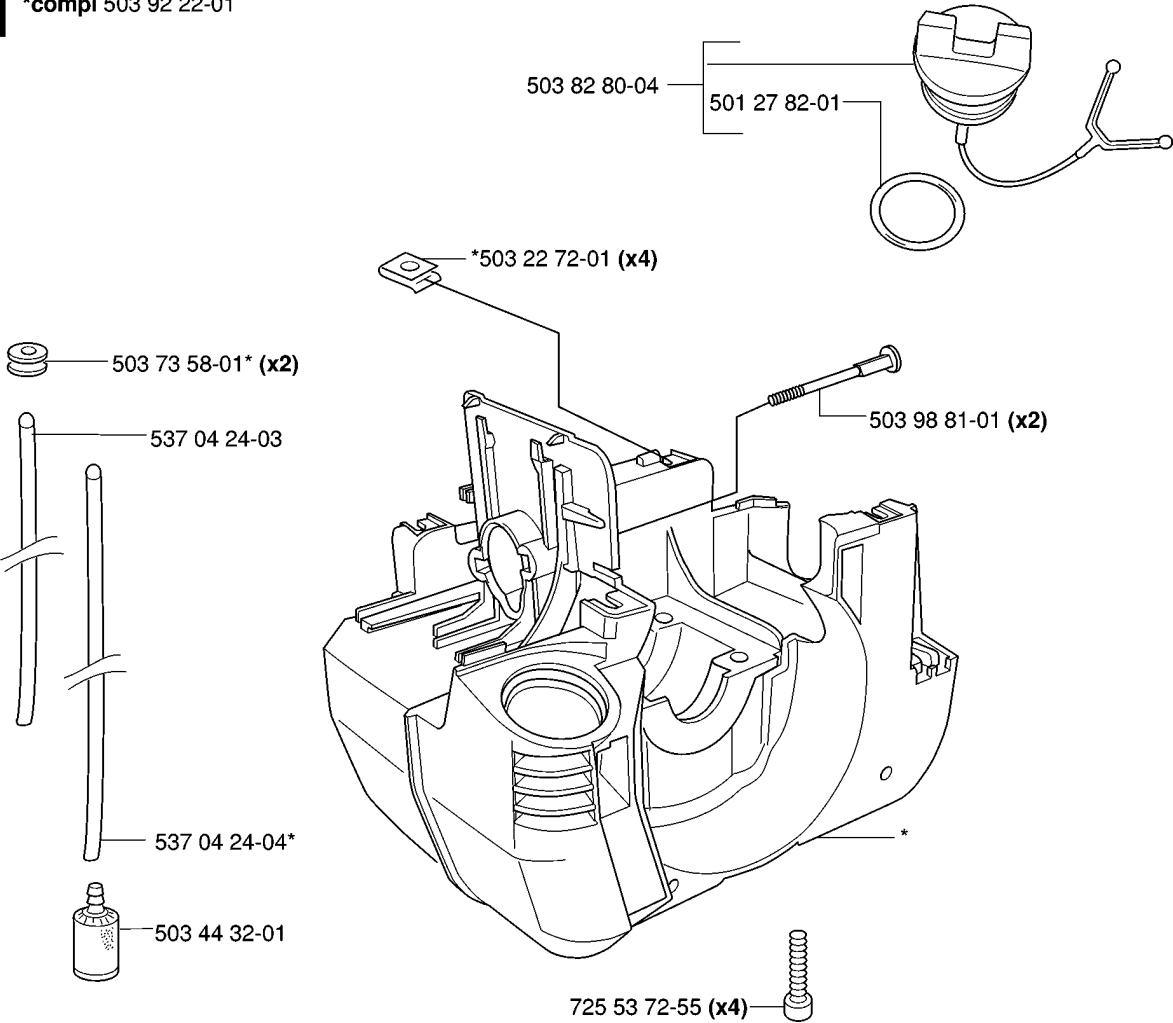

M *compl 503 92 22-01