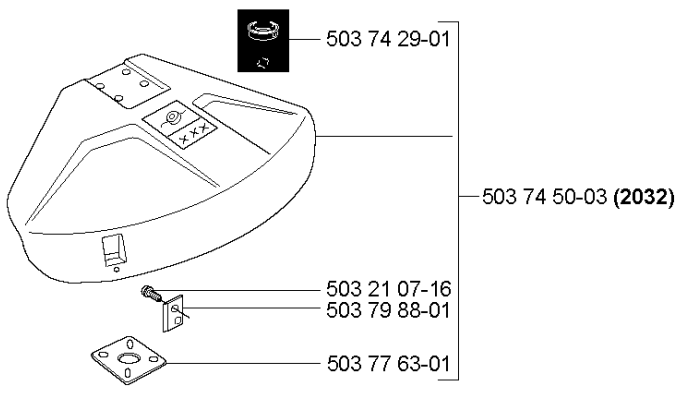

S Accessories
Zubehöre
Accessoires
Accesorios
Tillbehör

*compl 502 21 60-01 (2032)
**compl 502 21 60-14 (2036)