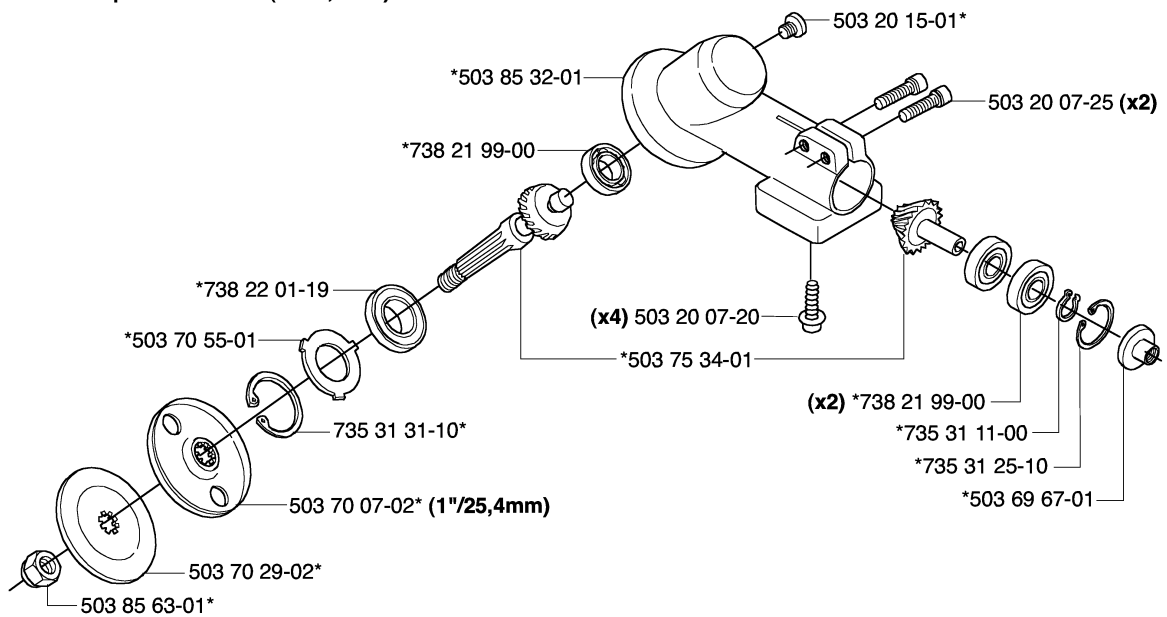

Part No	Description	Remark	QTY KIT
501 19 22-01	TOOL		1
501 60 02-03	SCREWDRIVER		1
502 11 46-02	SOCKET WRENCH		1
502 21 58-01	L-NYCKEL		1
502 21 60-01	ACCESSORY BAG		1
502 21 60-14	ACCESSORY BAG		1
502 26 23-01	TRANSPORT GUARD		1
502 28 59-01	STOP		1
503 21 07-16	SCREW IHSCT		1
503 72 49-01	ADAPTER		1
503 74 29-01	DECAL		1
503 74 40-03	BLADE GUARD		1
503 74 50-03	TRIMMER GUARD		1
503 77 39-01	SAW BLADE GUARD		1
503 77 63-01	BASEPLATE		1
503 77 63-01	BASEPLATE		1
503 79 88-01	BLADE		1
503 80 17-01	GREASE		1
503 89 01-01	SUPPORT CUP		1
503 89 01-02	SUPPORT CUP		1
503 97 65-01	GREASE		1
537 21 62-01	HARNESS		1
537 21 62-02	HARNESS		1
537 29 26-01	CUP		1
537 31 29-01	SAW BLADE GUARD		1

A GR 2036

*compl 544 21 64-01

A GR 2032

*compl 502 21 92-04 (20mm)
 *compl 502 21 92-08 (1"/25,4mm)

BEVEL GEAR

GR2036 from 2014-12

Part No	Description	Remark	QTY KIT
502 21 92-04	GEAR		1
502 21 92-08	GEAR		1
503 20 07-20	SCREW IHSCFM		4
503 20 07-25	SCREW IHSCFM		2
503 20 15-01	SCREW IHHM		1
503 69 67-01	GASKET RING UPPER		1
503 70 07-02	DRIVER		1
503 70 29-02	SUPPORT FLANGE		1
503 70 55-01	COVER WASHER		1
503 75 34-01	GEAR WHEEL		1
503 85 32-01	GEAR HOUSING		1
503 85 63-01	NUT		1
735 31 11-00	CIRCLIP		1
735 31 25-10	CIRCLIP		1
735 31 31-10	CIRCLIP		1
738 21 99-00	BALL BEARING		1
738 21 99-00	BALL BEARING		2
738 22 01-19	BALL BEARING		1

A GR 2036

*compl 544 21 64-01

A GR 2032

*compl 502 21 92-04 (20mm)
*compl 502 21 92-08 (1"/25,4mm)

BEVEL GEAR

GR2036 from 2014-12

Part No	Description	Remark	QTY KIT
503 20 02-10	SCREW IHSCFM		1
503 20 03-25	SCREW IHSCFM		1
503 20 15-02	SCREW IHHM		1
503 22 73-01	NUT		1
503 25 28-01	BALL BEARING		1
537 14 74-01	MAGNET		1
537 18 95-01	SCREW		1
537 34 35-01	SUPPORT FLANGE		1
537 35 14-01	DRIVER		1
544 08 76-01	CLAMP		1
544 21 64-01	GEAR	Valid from 2006-05. Square connection.	1
735 31 14-00	CIRCLIP		1
735 31 28-10	CIRCLIP		1
735 31 31-10	CIRCLIP		1
738 21 01-10	BALL BEARING		1
738 21 01-12	BALL BEARING		1
738 21 99-00	BALL BEARING		1