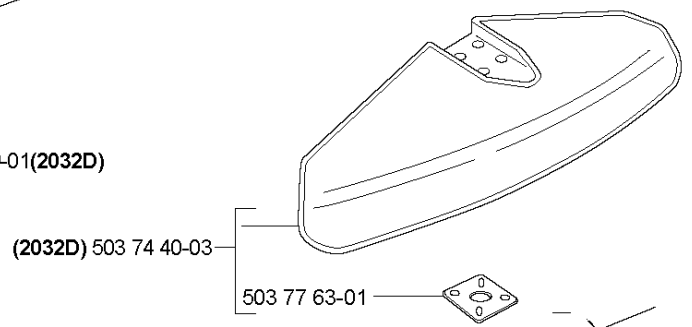

S Accessories
Zubehöre
Accessoires
Accesorios
Tillbehör

*compl 502 21 60-01 (2032)
**compl 502 21 60-14 (2036)