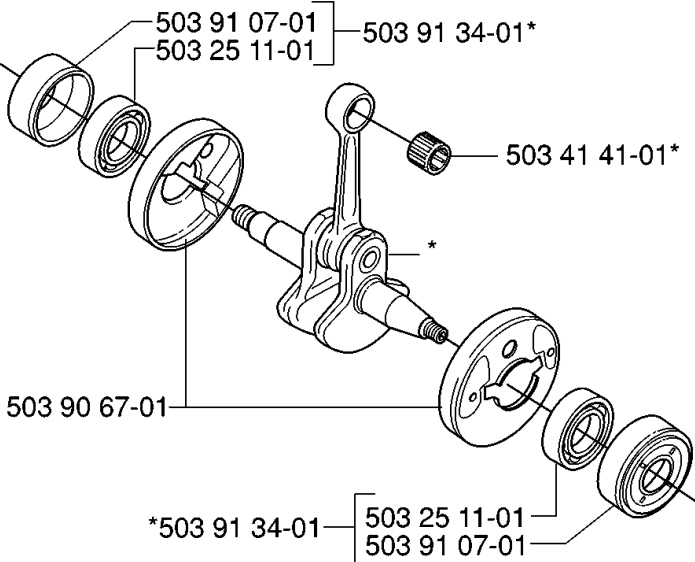

M *compl 503 92 22-01

CRANKCASE

GR2036 from 2014-12

Part No	Description	Remark	QTY KIT
501 27 82-01	GASKET		1
503 22 72-01	SPEED NUT		4
503 44 32-01	FILTER		1
503 73 58-01	BUSHING		2
503 82 80-04	TANK CAP ASSY		1
503 92 22-01	CRANKCASE ASSY		1
503 98 81-01	SCREW		2
537 04 24-03	FUEL HOSE		1
537 04 24-04	FUEL HOSE		1
725 53 72-55	SCREW IHSCM		4

K *compl 502 21 28-04

CRANKSHAFT

GR2036 from 2014-12

Part No	Description	Remark	QTY KIT
502 21 28-04	CRANKSHAFT ASSY		1
503 25 11-01	BALL BEARING		1
503 25 11-01	BALL BEARING		1
503 41 41-01	NEEDLE BEARING		1
503 90 67-01	CUP		1
503 91 07-01	BEARING CAGE		1
503 91 07-01	BEARING CAGE		1
503 91 34-01	BEARING CAGE		1
503 91 34-01	BEARING CAGE		1