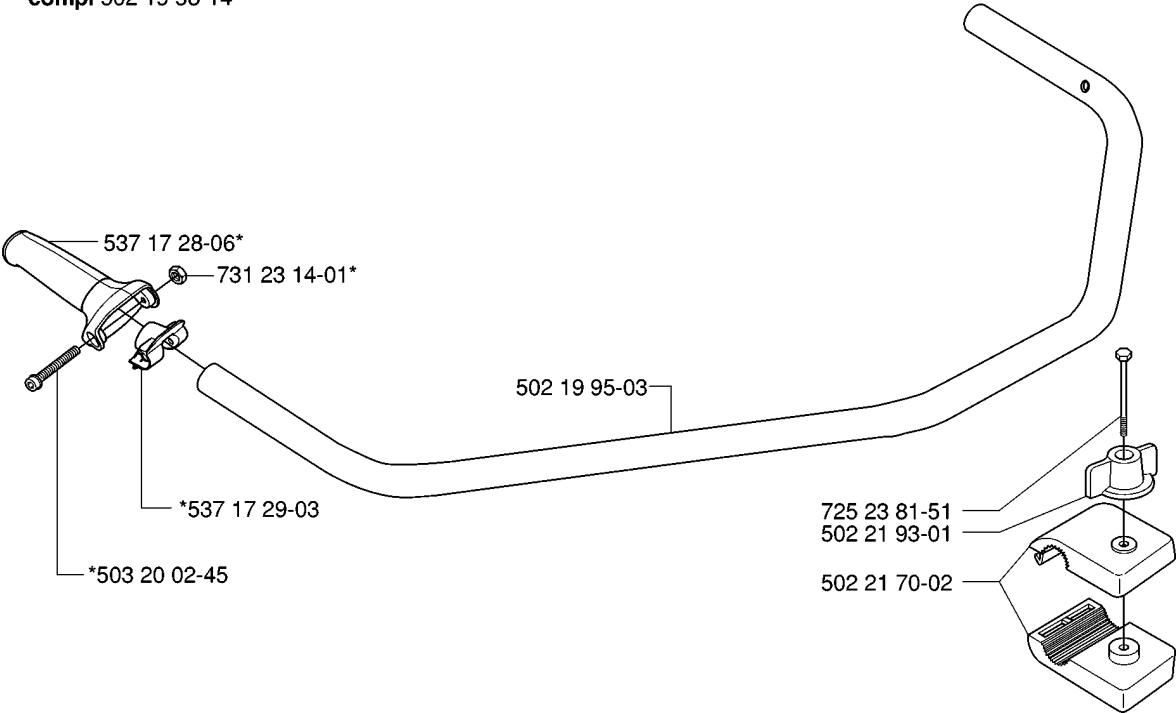

U GR 2036
*compl 537 38 77-01

U GR 2036
*compl 537 33 16-02

GUARDS

GR2036 from 2014-12

Part No	Description	Remark	QTY KIT
503 20 02-16	SCREW IHSCFM		1
503 20 02-16	SCREW IHSCFM		1
537 21 71-04	SAW BLADE GUARD		1
537 36 10-01	ADAPTER		1
537 36 11-01	CLAMP		1
537 38 77-01	SAW BLADE GUARD		1

E GR 2036
*compl 502 19 60-02
**compl 502 19 58-14

HANDLE

GR2036 from 2014-12

Part No	Description	Remark	QTY KIT
502 19 58-14	HANDLE		1
502 19 60-02	HANDLEBAR PART ASSY		1
502 19 95-03	HANDLEBAR		1
502 21 70-02	HANDLEBAR BRACKET		1
502 21 93-01	TURNING KNOB		1
503 20 02-45	SCREW IHSCFM		1
537 17 28-06	HANDLE		1
537 17 29-03	BRACKET		1
725 23 81-51	SCREW EHHM		1
731 23 14-01	HEXAGON NUT		1