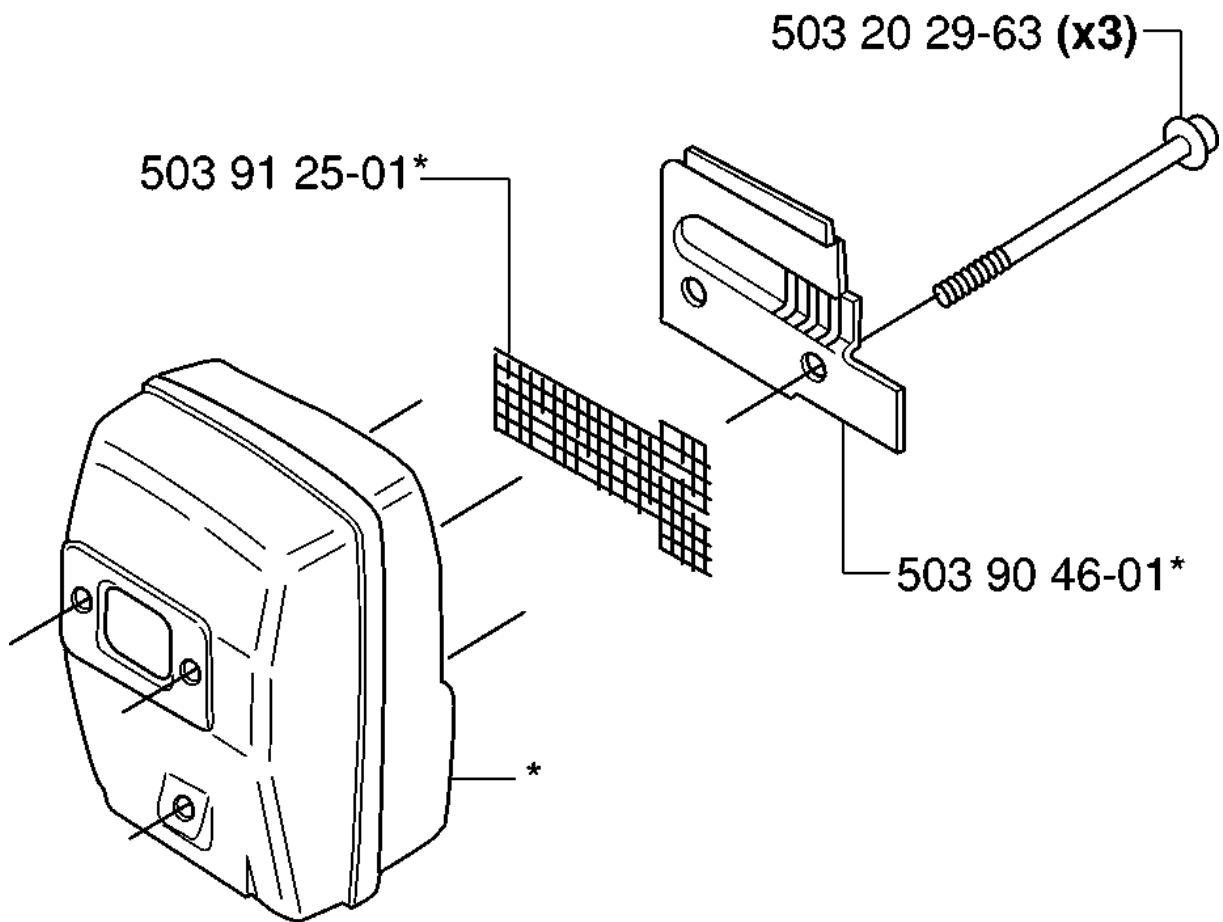

N *compl 503 90 47-02