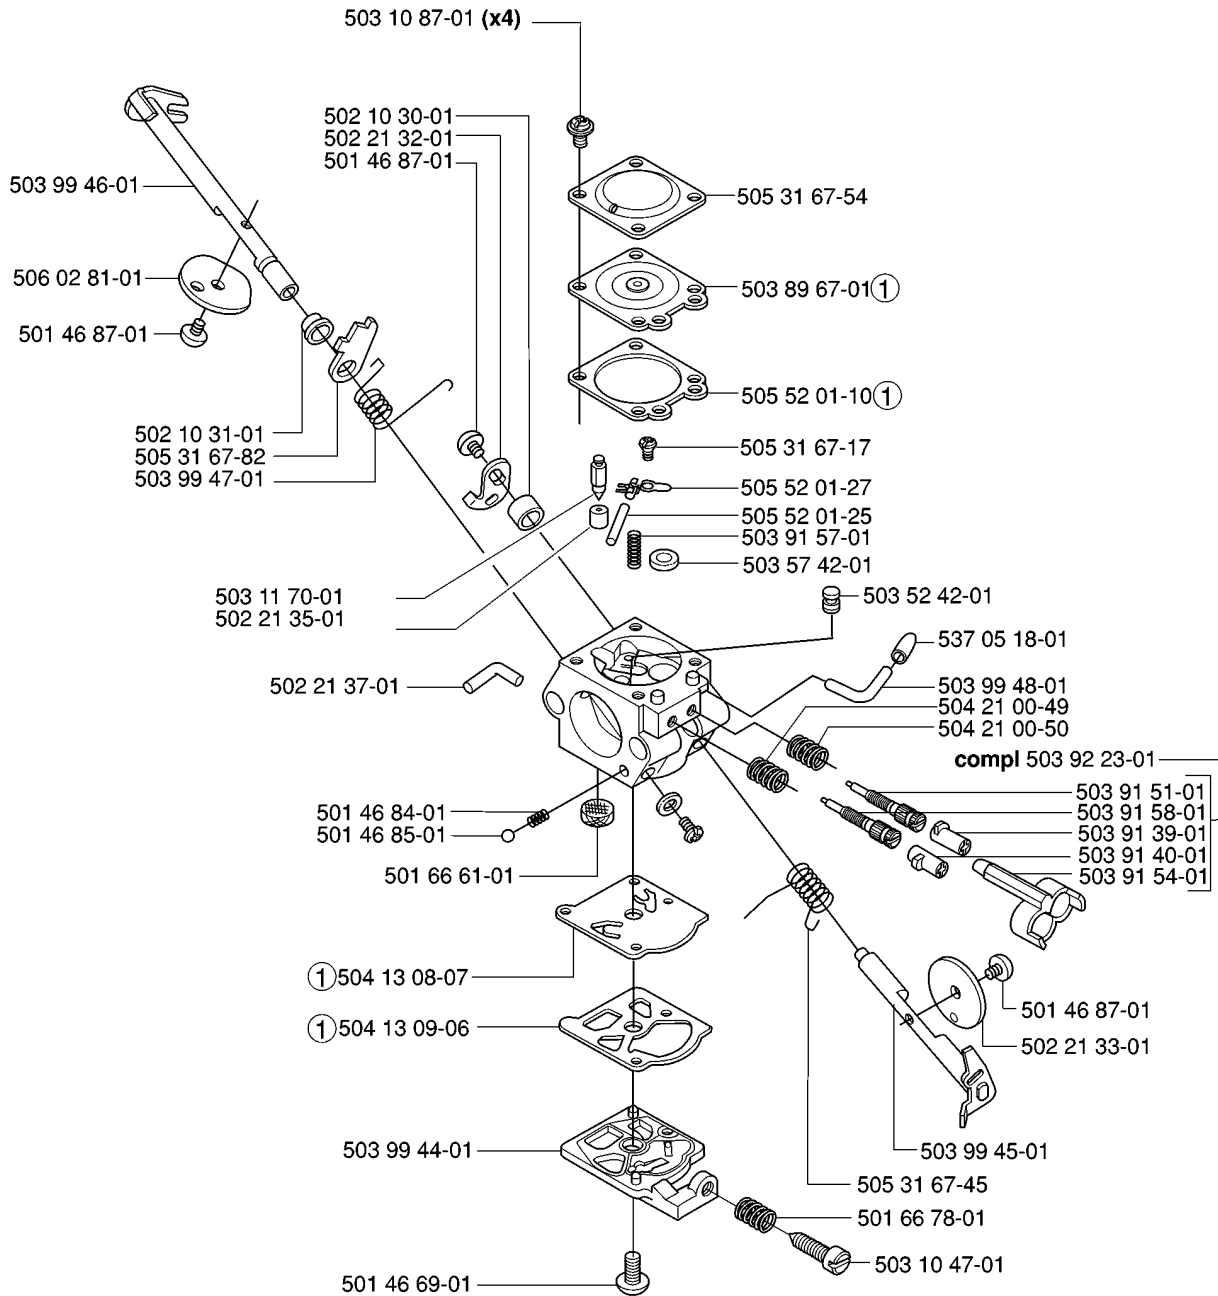

R compl 537 05 27-01

Walbro WT 548

① 530 03 51-73

Set of gaskets
Dichtungssatz
Jeu de joints
Juego de juntas
Packningssats