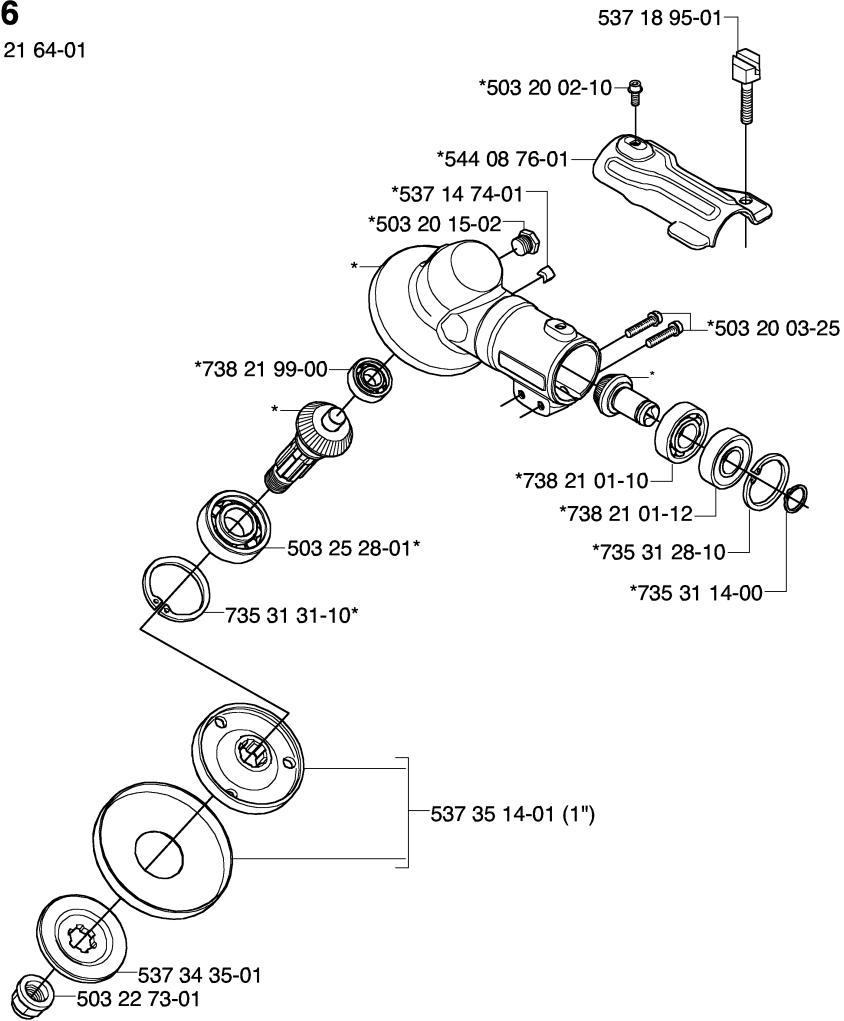

Part No	Description	Remark	QTY KIT
501 19 22-01	TOOL		1
501 60 02-03	SCREWDRIVER		1
502 11 46-02	SOCKET WRENCH		1
502 21 58-01	L-NYCKEL		1
502 21 60-01	ACCESSORY BAG		1
502 21 60-14	ACCESSORY BAG		1
502 26 23-01	TRANSPORT GUARD		1
502 28 59-01	STOP		1
503 21 07-16	SCREW IHSCT		1
503 72 49-01	ADAPTER		1
503 74 29-01	DECAL		1
503 74 40-03	BLADE GUARD		1
503 74 50-03	TRIMMER GUARD		1
503 77 39-01	SAW BLADE GUARD		1
503 77 63-01	BASEPLATE		1
503 77 63-01	BASEPLATE		1
503 79 88-01	BLADE		1
503 80 17-01	GREASE		1
503 89 01-01	SUPPORT CUP		1
503 89 01-02	SUPPORT CUP		1
503 97 65-01	GREASE		1
537 21 62-01	HARNESS		1
537 21 62-02	HARNESS		1
537 29 26-01	CUP		1
537 31 29-01	SAW BLADE GUARD		1

A GR 2036

*compl 544 21 64-01

A GR 2032

*compl 502 21 92-04 (20mm)
 *compl 502 21 92-08 (1"/25,4mm)

BEVEL GEAR

GR2036 from 2014-12

Part No	Description	Remark	QTY KIT
502 21 92-04	GEAR		1
502 21 92-08	GEAR		1
503 20 07-20	SCREW IHSCFM		4
503 20 07-25	SCREW IHSCFM		2
503 20 15-01	SCREW IHHM		1
503 69 67-01	GASKET RING UPPER		1
503 70 07-02	DRIVER		1
503 70 29-02	SUPPORT FLANGE		1
503 70 55-01	COVER WASHER		1
503 75 34-01	GEAR WHEEL		1
503 85 32-01	GEAR HOUSING		1
503 85 63-01	NUT		1
735 31 11-00	CIRCLIP		1
735 31 25-10	CIRCLIP		1
735 31 31-10	CIRCLIP		1
738 21 99-00	BALL BEARING		1
738 21 99-00	BALL BEARING		2
738 22 01-19	BALL BEARING		1

A GR 2036

*compl 544 21 64-01

A GR 2032

*compl 502 21 92-04 (20mm)
*compl 502 21 92-08 (1"/25,4mm)

BEVEL GEAR

GR2036 from 2014-12

Part No	Description	Remark	QTY KIT
503 20 02-10	SCREW IHSCFM		1
503 20 03-25	SCREW IHSCFM		1
503 20 15-02	SCREW IHHM		1
503 22 73-01	NUT		1
503 25 28-01	BALL BEARING		1
537 14 74-01	MAGNET		1
537 18 95-01	SCREW		1
537 34 35-01	SUPPORT FLANGE		1
537 35 14-01	DRIVER		1
544 08 76-01	CLAMP		1
544 21 64-01	GEAR	Valid from 2006-05. Square connection.	1
735 31 14-00	CIRCLIP		1
735 31 28-10	CIRCLIP		1
735 31 31-10	CIRCLIP		1
738 21 01-10	BALL BEARING		1
738 21 01-12	BALL BEARING		1
738 21 99-00	BALL BEARING		1