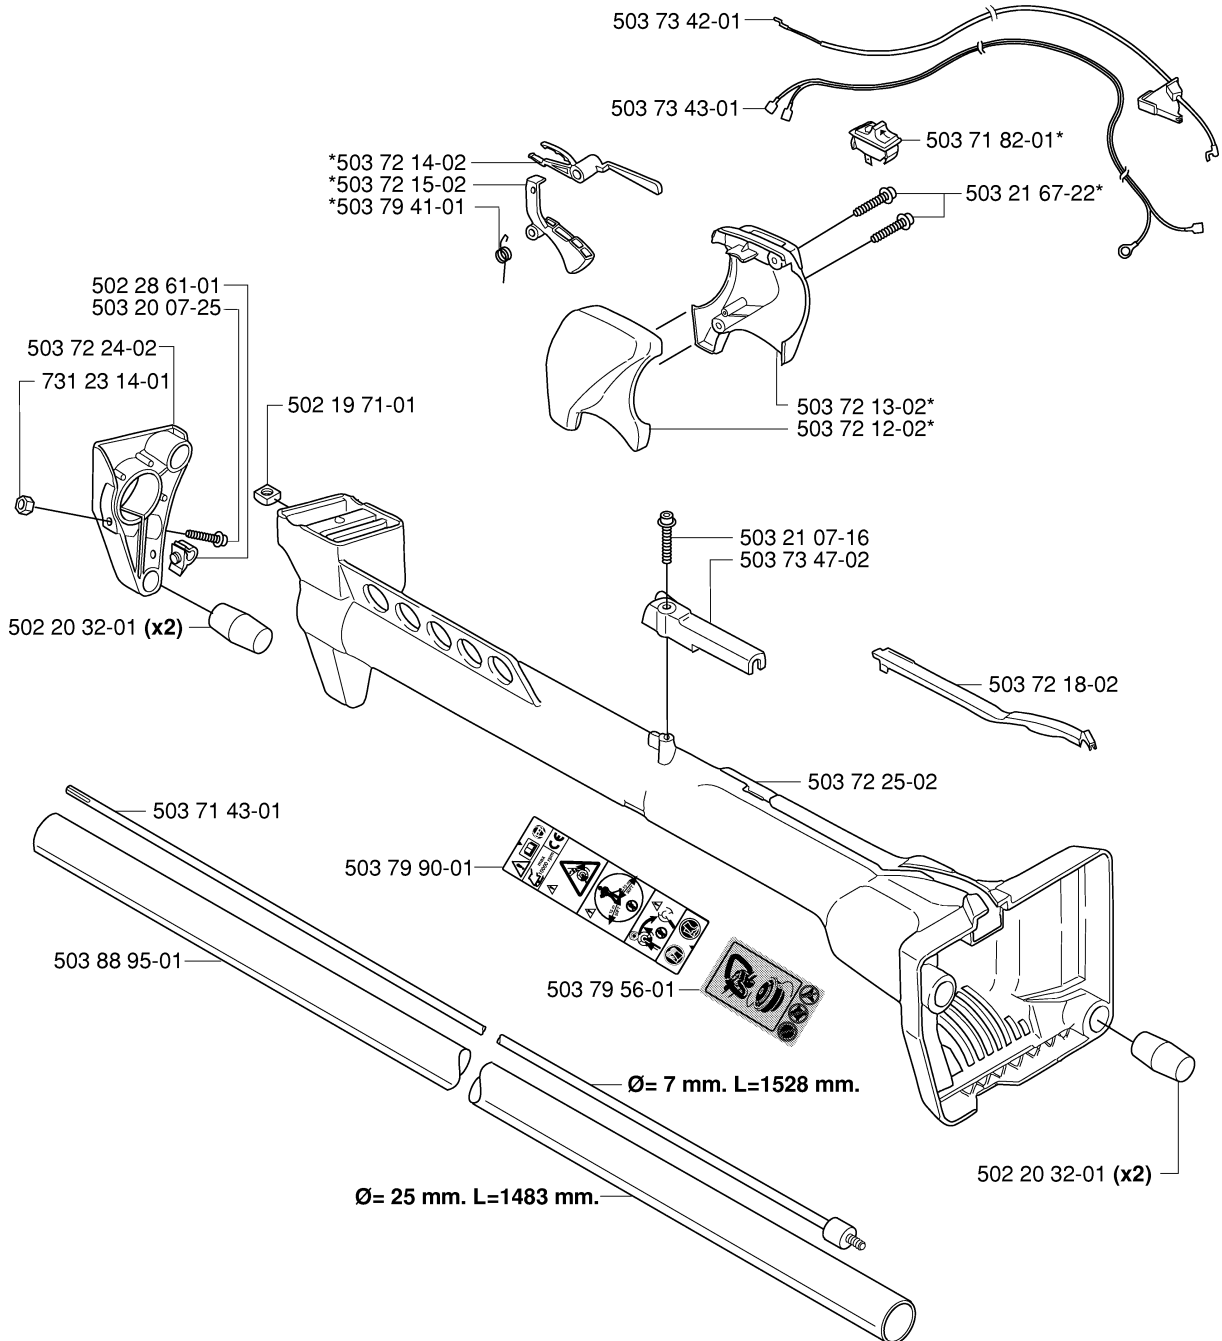

B GR 2032
*compl 503 78 05-04