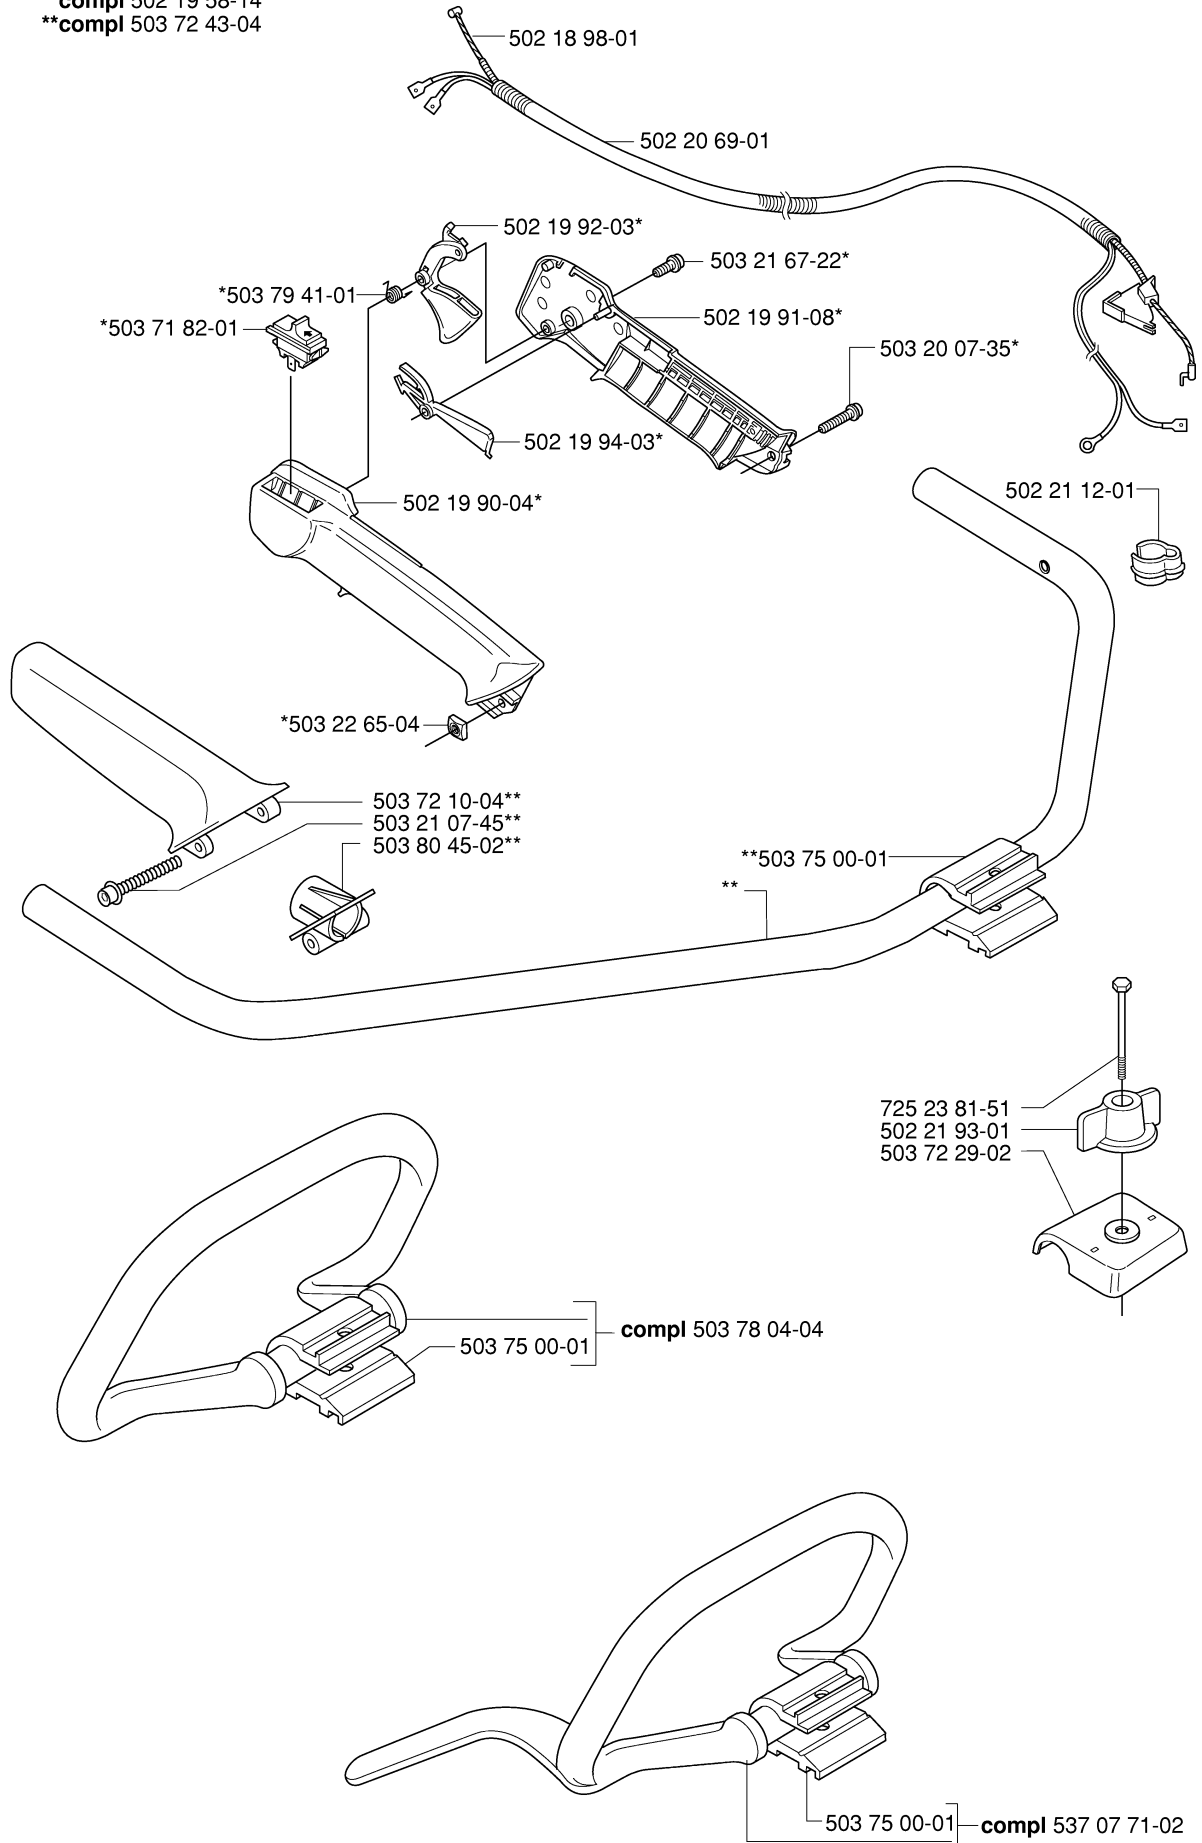

E GR 2036
*compl 502 19 60-02
**compl 502 19 58-14

HANDLE

GR2036 from 2014-12

Part No	Description	Remark	QTY KIT
502 19 58-14	HANDLE		1
502 19 60-02	HANDLEBAR PART ASSY		1
502 19 95-03	HANDLEBAR		1
502 21 70-02	HANDLEBAR BRACKET		1
502 21 93-01	TURNING KNOB		1
503 20 02-45	SCREW IHSCFM		1
537 17 28-06	HANDLE		1
537 17 29-03	BRACKET		1
725 23 81-51	SCREW EHHM		1
731 23 14-01	HEXAGON NUT		1

C GR 2032

*compl 502 19 58-14
**compl 503 72 43-04

HANDLE & CONTROLS

GR2036 from 2014-12

Part No	Description	Remark	QTY KIT
502 18 98-01	THROTTLE WIRE		1
502 19 58-14	HANDLE		1
502 19 90-04	HANDLE HALF		1
502 19 91-08	HANDLE HALF		1
502 19 92-03	THROTTLE TRIGGER		1
502 19 94-03	THROTTLE LOCKOUT		1
502 20 69-01	WIRING		1
502 21 12-01	STAPLE		1
502 21 93-01	TURNING KNOB		1
503 20 07-35	SCREW IHSCFM		1
503 21 07-45	SCREW IHST		1
503 21 67-22	SCREW IHSCFT		1
503 22 65-04	SQUARE NUT		1
503 71 82-01	SWITCH		1
503 72 10-04	HANDLE		1
503 72 29-02	COVER		1
503 72 43-04	HANDLEBAR PART ASSY		1
503 75 00-01	HANDLEBAR BRACKET		1
503 75 00-01	HANDLEBAR BRACKET		1
503 75 00-01	HANDLEBAR BRACKET		1
503 78 04-04	HANDLE LOOP		1
503 79 41-01	RECOIL SPRING		1
503 80 45-02	BRACKET		1
537 07 71-02	HANDLE		1
725 23 81-51	SCREW EHHM		1