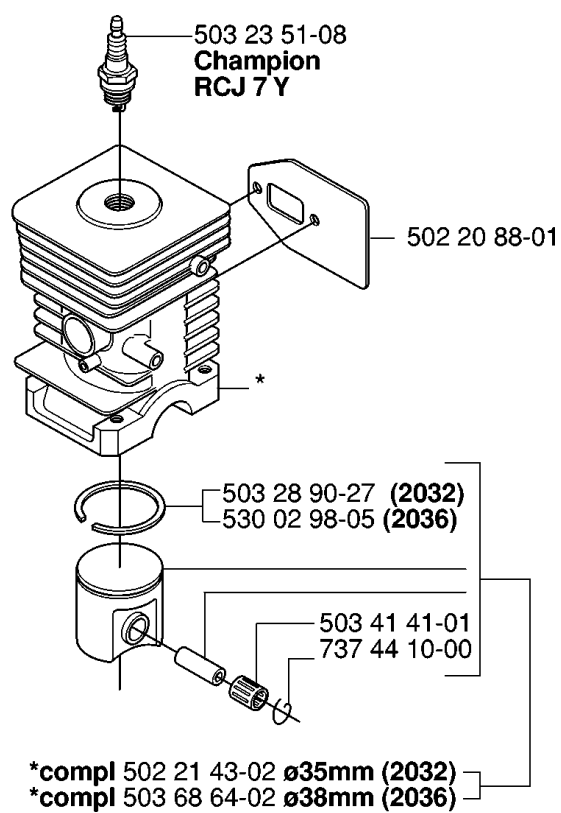

K *compl 502 21 28-04

CRANKSHAFT

GR2036 from 2014-12

Part No	Description	Remark	QTY KIT
502 21 28-04	CRANKSHAFT ASSY		1
503 25 11-01	BALL BEARING		1
503 25 11-01	BALL BEARING		1
503 41 41-01	NEEDLE BEARING		1
503 90 67-01	CUP		1
503 91 07-01	BEARING CAGE		1
503 91 07-01	BEARING CAGE		1
503 91 34-01	BEARING CAGE		1
503 91 34-01	BEARING CAGE		1

J *compl 503 72 80-01 \varnothing 35mm (2032)
*compl 503 69 46-01 \varnothing 38mm (2036)

CYLINDER PISTON

GR2036 from 2014-12

Part No	Description	Remark	QTY KIT
502 20 88-01	GASKET MUFFLER		1
502 21 43-02	PISTON ASSY		1
503 23 51-08	SPARK PLUG		1
503 28 90-27	PISTON RING		1
503 41 41-01	NEEDLE BEARING		1
503 68 64-02	PISTON ASSY		1
503 69 46-01	PISTON		1
503 72 80-01	KOLV + CYL R-DEL		1
530 02 98-05	PISTON RING		1
737 44 10-00	SNAP RING		1