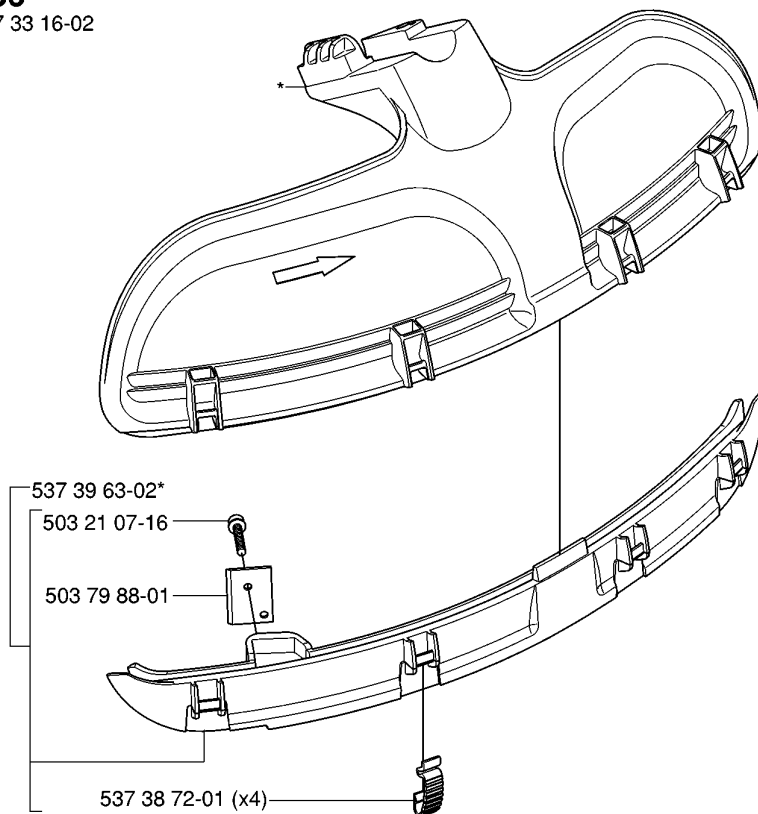

U GR 2036
*compl 537 33 16-02