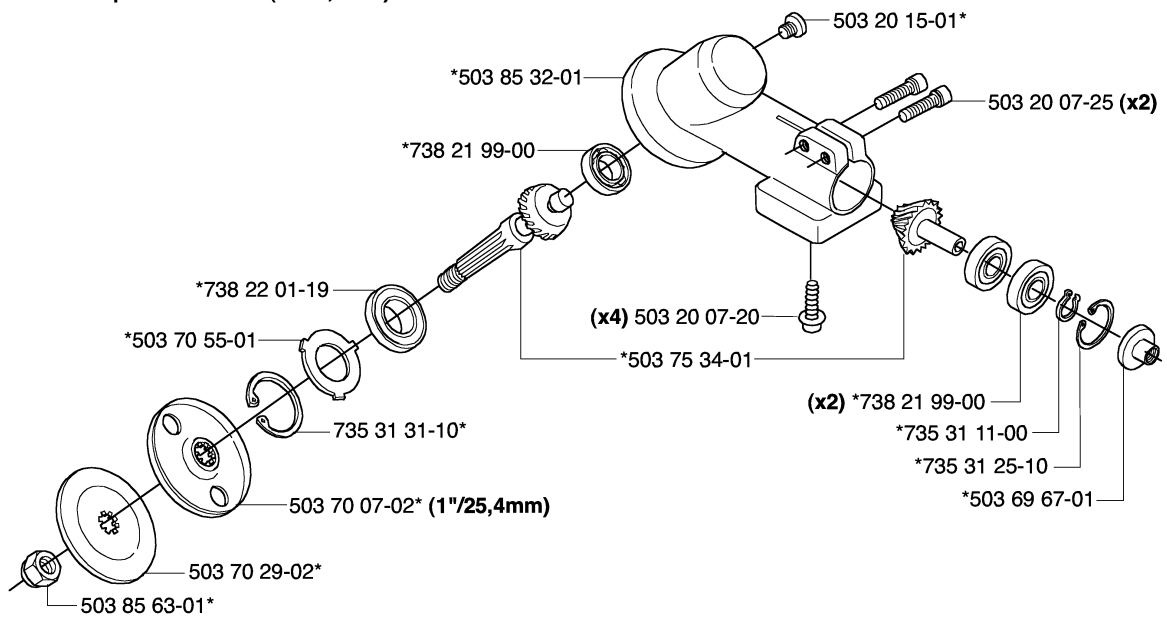

A GR 2036

*compl 544 21 64-01

A GR 2032

*compl 502 21 92-04 (20mm)
 *compl 502 21 92-08 (1"/25,4mm)

BEVEL GEAR

GR2036 from 2014-12

Part No	Description	Remark	QTY KIT
502 21 92-04	GEAR		1
502 21 92-08	GEAR		1
503 20 07-20	SCREW IHSCFM		4
503 20 07-25	SCREW IHSCFM		2
503 20 15-01	SCREW IHHM		1
503 69 67-01	GASKET RING UPPER		1
503 70 07-02	DRIVER		1
503 70 29-02	SUPPORT FLANGE		1
503 70 55-01	COVER WASHER		1
503 75 34-01	GEAR WHEEL		1
503 85 32-01	GEAR HOUSING		1
503 85 63-01	NUT		1
735 31 11-00	CIRCLIP		1
735 31 25-10	CIRCLIP		1
735 31 31-10	CIRCLIP		1
738 21 99-00	BALL BEARING		1
738 21 99-00	BALL BEARING		2
738 22 01-19	BALL BEARING		1

A GR 2036

*compl 544 21 64-01

A GR 2032

*compl 502 21 92-04 (20mm)
*compl 502 21 92-08 (1"/25,4mm)

BEVEL GEAR

GR2036 from 2014-12

Part No	Description	Remark	QTY KIT
503 20 02-10	SCREW IHSCFM		1
503 20 03-25	SCREW IHSCFM		1
503 20 15-02	SCREW IHHM		1
503 22 73-01	NUT		1
503 25 28-01	BALL BEARING		1
537 14 74-01	MAGNET		1
537 18 95-01	SCREW		1
537 34 35-01	SUPPORT FLANGE		1
537 35 14-01	DRIVER		1
544 08 76-01	CLAMP		1
544 21 64-01	GEAR	Valid from 2006-05. Square connection.	1
735 31 14-00	CIRCLIP		1
735 31 28-10	CIRCLIP		1
735 31 31-10	CIRCLIP		1
738 21 01-10	BALL BEARING		1
738 21 01-12	BALL BEARING		1
738 21 99-00	BALL BEARING		1