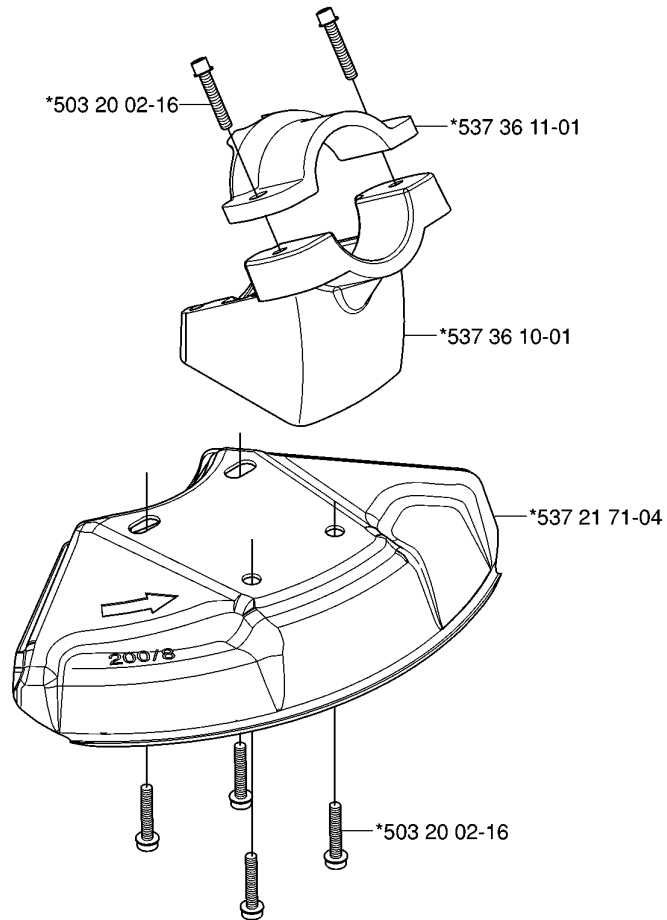

U GR 2036
*compl 537 38 77-01