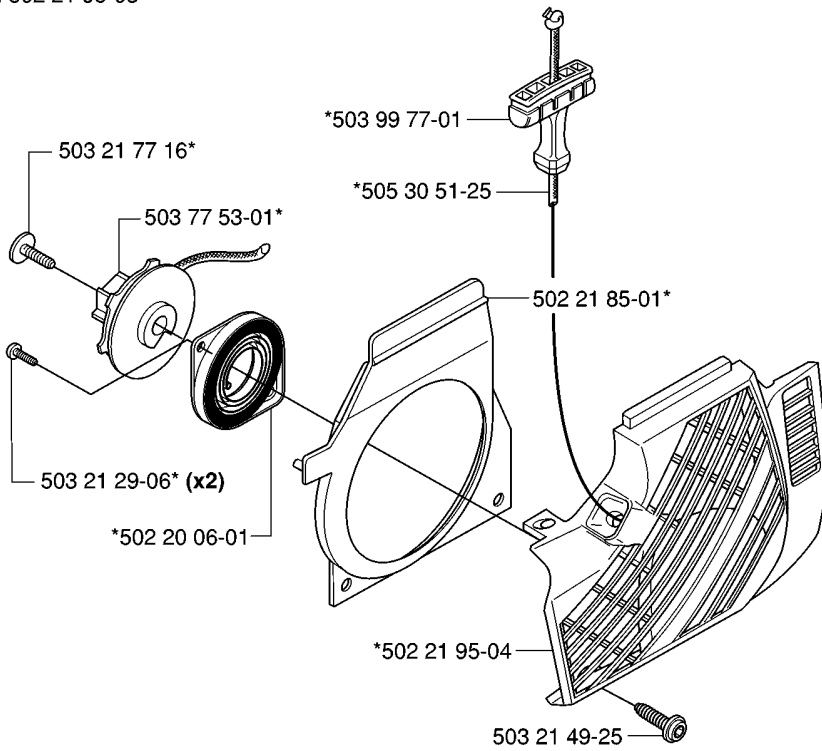

B GR 2032
*compl 503 78 05-04

SHAFT

GR2036 from 2014-12

Part No	Description	Remark	QTY KIT
502 19 71-01	SQUARE NUT		1
502 20 32-01	ANTIVIBRATION ELEMENT		2
502 20 32-01	ANTIVIBRATION ELEMENT		2
502 28 61-01	CLIP		1
503 20 07-25	SCREW IHSCFM		1
503 21 07-16	SCREW IHSCFT		1
503 21 67-22	SCREW IHSCFT		1
503 71 43-01	DRIVE SHAFT ASSY		1
503 71 82-01	SWITCH		1
503 72 12-02	HANDLE HALF		1
503 72 13-02	HANDLE HALF		1
503 72 14-02	THROTTLE LOCKOUT		1
503 72 15-02	THROTTLE TRIGGER		1
503 72 18-02	COVER		1
503 72 24-02	HOLDER ANTIVIBRATION		1
503 72 25-02	SUSPENSION		1
503 73 42-01	THROTTLE WIRE ASSY		1
503 73 43-01	SHORT CIRCUIT CABLE		1
503 73 47-02	LOCK KABLAGE STYRE		1
503 78 05-04	HANDLE		1
503 79 41-01	RECOIL SPRING		1
503 79 56-01	LABEL		1
503 79 90-01	LABEL		1
503 88 95-01	TUBE		1
731 23 14-01	HEXAGON NUT		1

D GR 2036

SHAFT

GR2036 from 2014-12

Part No	Description	Remark	QTY KIT
502 19 71-01	SQUARE NUT		1
502 20 31-02	HOLDER ANTIVIBRATION		1
502 20 32-01	ANTIVIBRATION ELEMENT		2
502 20 32-01	ANTIVIBRATION ELEMENT		2
502 20 33-02	SUSPENSION		1
502 28 61-01	CLIP		4
503 20 07-30	SCREW IHSCFM		1
503 79 90-01	LABEL		1
503 88 94-01	TUBE		1
544 18 32-01	DRIVE SHAFT		1
731 23 14-01	HEXAGON NUT		1

Q *compl 502 21 95-03

- 502 21 98-20 (2032 D)
- 502 21 98-21 (2032 L)
- 502 21 98-22 (2036)

STARTER

GR2036 from 2014-12

Part No	Description	Remark	QTY KIT
502 20 06-01	SPRING CASSETTE ASSY		1
502 21 85-01	AIR CONDUCTOR		1
502 21 95-03	STARTER		1
502 21 95-04	STARTER		1
502 21 98-20	LABEL		1
502 21 98-21	LABEL		1
502 21 98-22	LABEL		1
503 21 29-06	SCREW CCRPANT		2
503 21 49-25	SCREW IHSCFT		1
503 21 77-16	SCREW IHSCFT		1
503 77 53-01	STARTER PULLEY		1
503 99 77-01	STARTER HANDLE		1
505 30 51-25	STARTER CORD		1