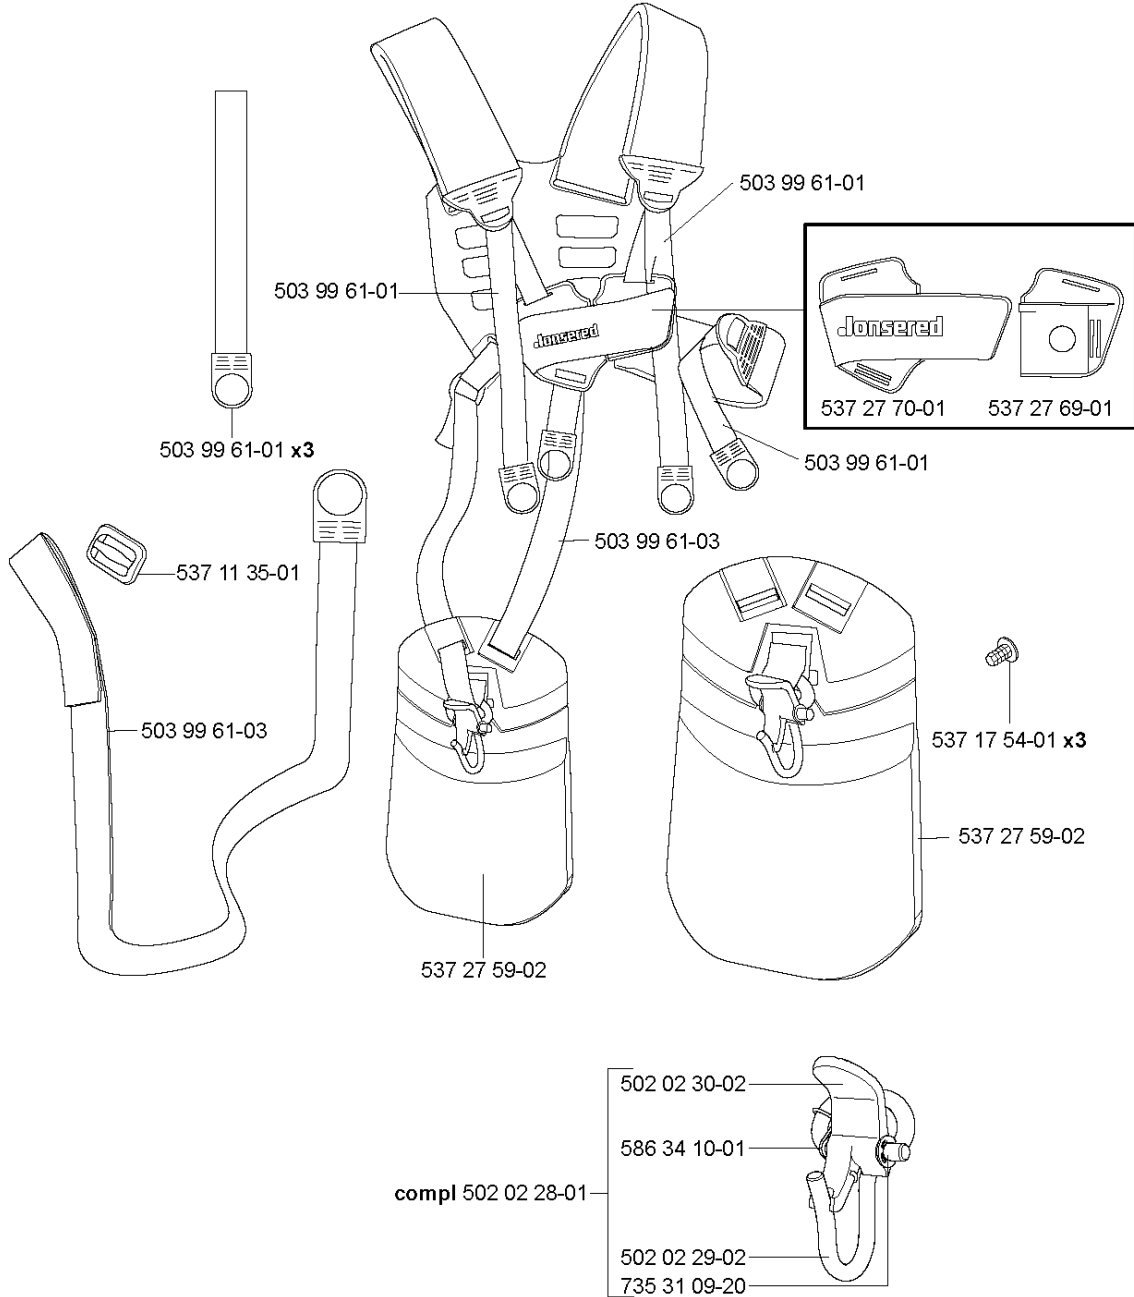

C GR 2032

*compl 502 19 58-14
**compl 503 72 43-04

HANDLE & CONTROLS

GR2036 from 2014-12

Part No	Description	Remark	QTY KIT
502 18 98-01	THROTTLE WIRE		1
502 19 58-14	HANDLE		1
502 19 90-04	HANDLE HALF		1
502 19 91-08	HANDLE HALF		1
502 19 92-03	THROTTLE TRIGGER		1
502 19 94-03	THROTTLE LOCKOUT		1
502 20 69-01	WIRING		1
502 21 12-01	STAPLE		1
502 21 93-01	TURNING KNOB		1
503 20 07-35	SCREW IHSCFM		1
503 21 07-45	SCREW IHST		1
503 21 67-22	SCREW IHSCFT		1
503 22 65-04	SQUARE NUT		1
503 71 82-01	SWITCH		1
503 72 10-04	HANDLE		1
503 72 29-02	COVER		1
503 72 43-04	HANDLEBAR PART ASSY		1
503 75 00-01	HANDLEBAR BRACKET		1
503 75 00-01	HANDLEBAR BRACKET		1
503 75 00-01	HANDLEBAR BRACKET		1
503 78 04-04	HANDLE LOOP		1
503 79 41-01	RECOIL SPRING		1
503 80 45-02	BRACKET		1
537 07 71-02	HANDLE		1
725 23 81-51	SCREW EHHM		1

F GR 2036
*compl 537 18 35-09

HANDLE & CONTROLS

GR2036 from 2014-12

Part No	Description	Remark	QTY KIT
503 20 07-35	SCREW IHSCFM		1
503 21 66-16	SCREW IHSCT		1
503 21 66-18	SCREW IHSCT		2
503 22 10-13	HEXAGON NUT		1
503 71 82-01	SWITCH		1
537 16 02-04	HANDLE HALF		1
537 16 03-03	HANDLE HALF		1
537 16 06-02	THROTTLE LOCKOUT		1
537 16 07-02	STARTER THROTTLE LOC		1
537 16 08-02	THROTTLE TRIGGER		1
537 17 42-01	SPRING THROTTLE TRIG		1
537 17 43-01	SPRING		1
537 18 35-09	HANDLE SYSTEM		1
544 25 08-01	THROTTLE CABLE		1
544 25 10-01	WIRING ASSY		1
544 25 14-01	SHORT CIRCUIT CABLE		1

T FC
compl 537 27 58-01
compl 537 27 58-03 US

Vector 2-55, 2-35

HARNESS

GR2036 from 2014-12

Part No	Description	Remark	QTY KIT
502 02 28-01	HARNESS		1
502 02 29-02	HARNESS		1
502 02 30-02	HARNESS		1
503 99 61-01	HARNESS		1
503 99 61-01	HARNESS		3
503 99 61-01	HARNESS		1
503 99 61-01	HARNESS		1
503 99 61-03	BAND		1
503 99 61-03	BAND		1
537 11 35-01	RETAINER		1
537 17 54-01	HARNESS		3
537 27 58-01	HARNESS		1
537 27 58-03	HARNESS		1
537 27 59-02	HIP PAD		1
537 27 59-02	HIP PAD		1
537 27 69-01	FRONT PIECE		1
537 27 70-01	FRONT PIECE		1
586 34 10-01	SPRING		1
735 31 09-20	HARNESS		1