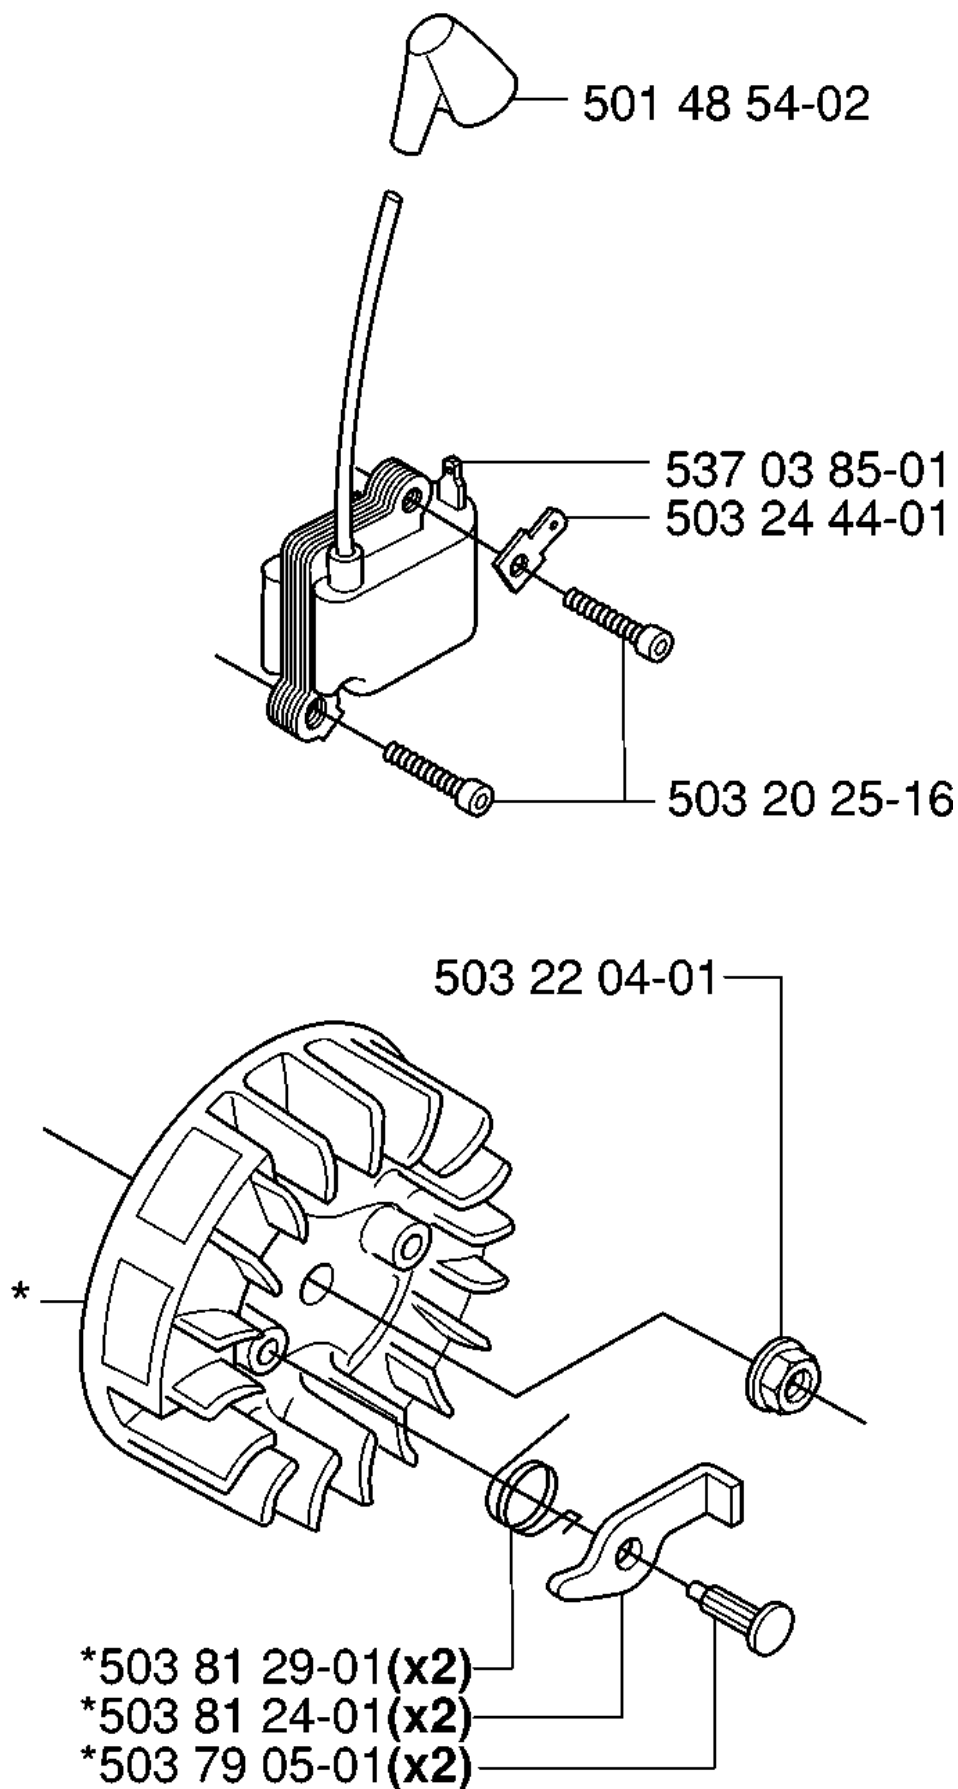

P *compl 503 79 06-01