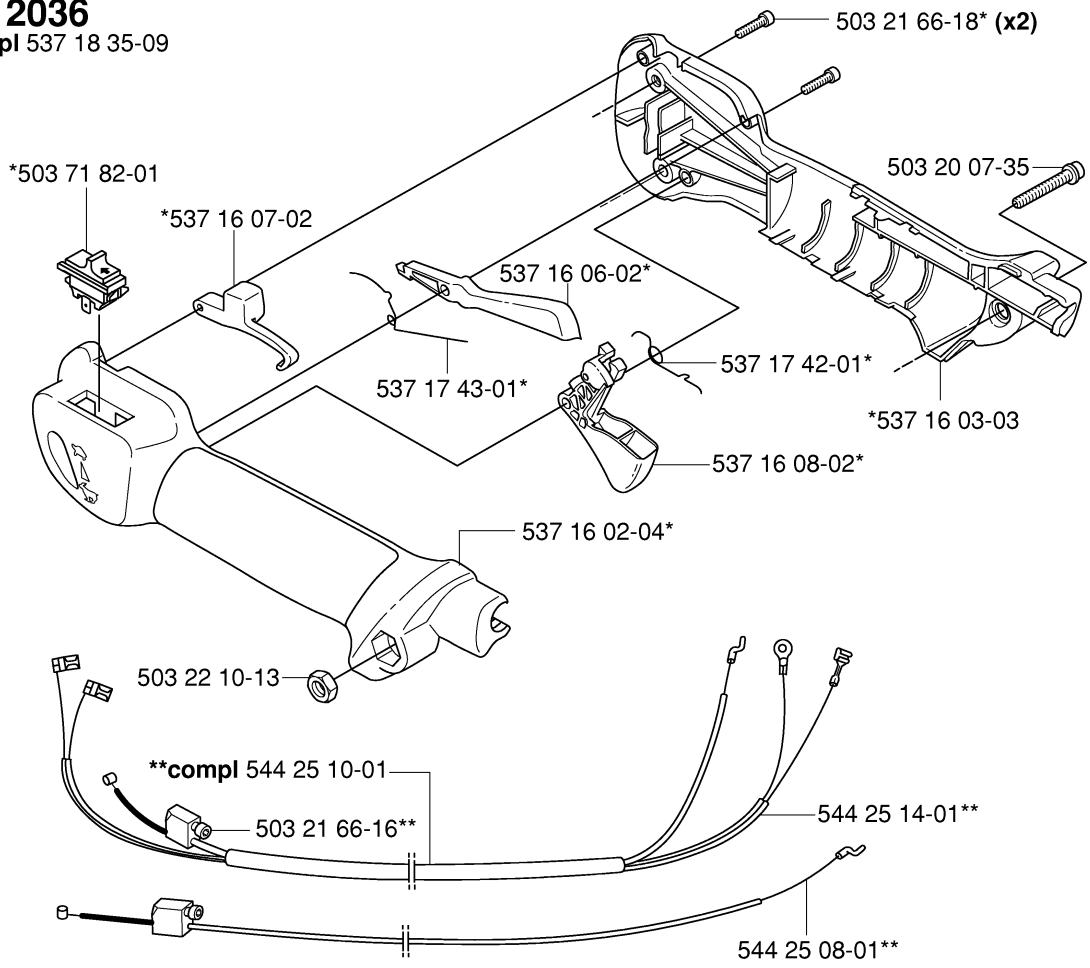

F GR 2036
*compl 537 18 35-09